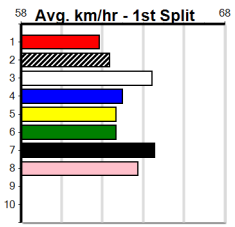

Distance: 390m, Race Type: Grade 5, Total Prizemoney: $1,530
1st: $1,000, 2nd: $320, 3rd: $160, 4th: $50

7

1:19PM

(VIC time)

Watchdog Tips: **0 0 0 0** Bet: **.**