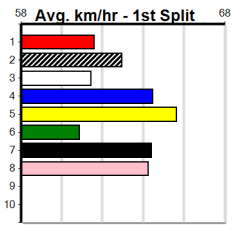

Watchdog Tips: 0 0 0 0 Bet: .