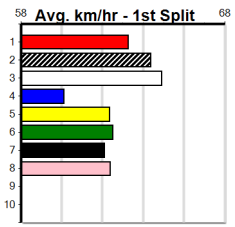

SHEPPARTON NEWS (300+ RANK)

Distance: 450m, Race Type: Maiden, Total Prizemoney: $1,530
1st: $1,000, 2nd: $320, 3rd: $160, 4th: $50

3

12:01PM

(VIC time)

Watchdog Tips: **0 0 0 0** Bet: **.**