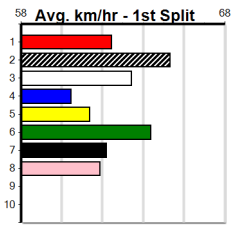

SPORTSBET GREEN TICKS (300+ RANK)

Distance: 390m, Race Type: Maiden, Total Prizemoney: $1,530
1st: $1,000, 2nd: $320, 3rd: $160, 4th: $50

9

1:54PM

(VIC time)

Watchdog Tips:

0 0 0 0

Bet: