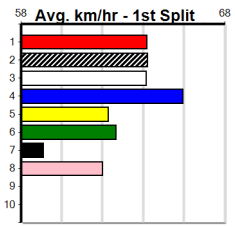

Shepparton

13 RACES TODAY (300+ RANK)

Distance: 390m, Race Type: Maiden, Total Prizemoney: $1,530
1st: $1,000, 2nd: $320, 3rd: $160, 4th: $50

1

11:25AM

(VIC time)

Watchdog Tips: **0 0 0 0** Bet: **.**