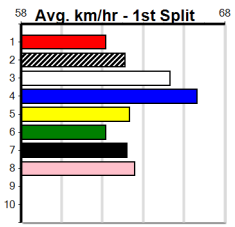

1	2	3	4	5	6	7	8
3	1	1		1			1
Prize	\$16,728.57						
Best	22.34						
Starts	75-7-9-9						
Trk/Dst	12-1-2-1						
APM	\$2691						

9 * NO RESERVE *****
 Trainer:
 Owner(s):

1	2	3	4	5	6	7	8

10 * NO RESERVE *****
 Trainer:
 Owner(s):

1	2	3	4	5	6	7	8

ENG HVL 2025-03-11

Shepparton

SHEPPARTON RACE 13 (300+ RANK)

13 (E1)

Distance: 390m, Race Type: Grade 5, Total Prizemoney: \$1,530
1st: \$1,000, 2nd: \$320, 3rd: \$160, 4th: \$50

3:16PM

(VIC time)