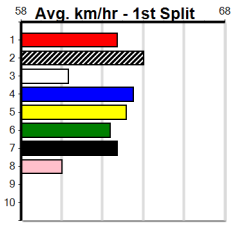

SPORTBET SET A DEPOSIT LIMIT (300+ R

2

11:45AM

(VIC time)

Distance: 390m, Race Type: Maiden, Total Prizemoney: $1,530
1st: $1,000, 2nd: $320, 3rd: $160, 4th: $50

Watchdog Tips:

0 0 0 0

Bet: