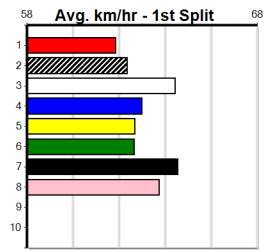

Winning Weights:

Box History

***** NO RESERVE *****

Sire: Dam: Trainer:

Owner(s):

Winning Distances: < 300m (0) 300 - 399m (0) 400 - 499m (0) 500 - 599m (0) 600 - 699m (0) > 700m (0)

Winning Weights:

Box History