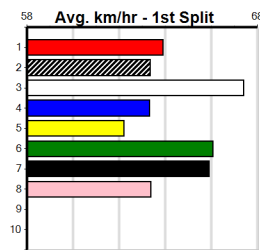

GPP LASER3300 (300+ RANK)

Distance: 390m, Race Type: Grade 7, Total Prizemoney: $1,530
1st: $1,000, 2nd: $320, 3rd: $160, 4th: $50

Watchdog Tips: [ ] [ ] [ ] [ ] Bet: [ ]

Table with columns: Form Box, Wgt, Dist, Track, Date, Time, BON, Margin, 1st/2nd (Time), PIR, Checked, Comment, W/R, Split 1, S/P, Grade

UNLEASH GIGI [7]
BK Bitch Jan-23 Sire: BEAST UNLEASHED Dam: VEGAS TICKET
Owner(s): J Dorazio
Trainer: Adam Norris (Girgarre)
Winning Distances: < 300m (0) 300 - 399m (1) 400 - 499m (0) 500 - 599m (0) 600 - 699m (0) > 700m (0)
Winning Weights: 26.4(1)
Race results table with columns: Rank, Pos, Wgt, Dist, Track, Date, Time, Margin, Sire, Dam, PIR, Checked, Comment, W/R, Split 1, S/P, Grade

Box History table for UNLEASH GIGI [7] with columns: Bx, 1st, 2nd, 3rd, 4th, 5th, 6th, 7th, 8th and Prize Best, Starts, Trk/Dts, APM

MOSCOSO GIRL [7]
BK Bitch Jun-22 Sire: SUPERIOR PANAMA Dam: SASSY IZZY
Owner(s): Jamari (SYN), M Eccles, R George, J Keogh
Trainer: Jordan Formosa (Heathcote)
Winning Distances: < 300m (0) 300 - 399m (1) 400 - 499m (0) 500 - 599m (0) 600 - 699m (0) > 700m (0)
Winning Weights: 28.2(1)
Race results table with columns: Rank, Pos, Wgt, Dist, Track, Date, Time, Margin, Sire, Dam, PIR, Checked, Comment, W/R, Split 1, S/P, Grade

Box History table for MOSCOSO GIRL [7] with columns: Bx, 1st, 2nd, 3rd, 4th, 5th, 6th, 7th, 8th and Prize Best, Starts, Trk/Dts, APM

BOSTON LEGAL [7]
RF Dog Feb-22 Sire: HARD STYLE RICO Dam: CRACKED SODA
Owner(s): NUMBER ONE (SYN), S Quinlan, J Accurso
Trainer: Shara Quinlan (Rushworth)
Winning Distances: < 300m (0) 300 - 399m (1) 400 - 499m (0) 500 - 599m (0) 600 - 699m (0) > 700m (0)
Winning Weights: 33.6(1)
Race results table with columns: Rank, Pos, Wgt, Dist, Track, Date, Time, Margin, Sire, Dam, PIR, Checked, Comment, W/R, Split 1, S/P, Grade

Box History table for BOSTON LEGAL [7] with columns: Bx, 1st, 2nd, 3rd, 4th, 5th, 6th, 7th, 8th and Prize Best, Starts, Trk/Dts, APM

EAT LESS JUNK [7]
BK Bitch Nov-22 Sire: FERAL FRANKY Dam: JUNK FOOD JUNKIE
Owner(s): A Lie
Trainer: Jason Sharp (Lara)
Winning Distances: < 300m (0) 300 - 399m (1) 400 - 499m (0) 500 - 599m (0) 600 - 699m (0) > 700m (0)
Winning Weights: 26.6(1)
Race results table with columns: Rank, Pos, Wgt, Dist, Track, Date, Time, Margin, Sire, Dam, PIR, Checked, Comment, W/R, Split 1, S/P, Grade

Box History table for EAT LESS JUNK [7] with columns: Bx, 1st, 2nd, 3rd, 4th, 5th, 6th, 7th, 8th and Prize Best, Starts, Trk/Dts, APM

HUSKY BAILEY [7]
BK Dog Nov-22 Sire: BERNARDO Dam: HUSKY FLYER
Owner(s): S Bailey
Trainer: Jennifer Torr (Woodvale)
Winning Distances: < 300m (0) 300 - 399m (0) 400 - 499m (1) 500 - 599m (0) 600 - 699m (0) > 700m (0)
Winning Weights: 32.8(1)
Race results table with columns: Rank, Pos, Wgt, Dist, Track, Date, Time, Margin, Sire, Dam, PIR, Checked, Comment, W/R, Split 1, S/P, Grade

Box History table for HUSKY BAILEY [7] with columns: Bx, 1st, 2nd, 3rd, 4th, 5th, 6th, 7th, 8th and Prize Best, Starts, Trk/Dts, APM