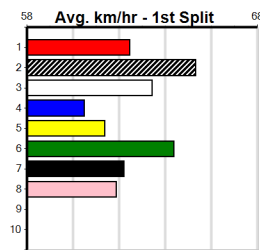

SPORTSBET GREEN TICKS (300+ RANK)

9

1:54PM

(VIC time)

Distance: 390m, Race Type: Maiden, Total Prizemoney: $1,530
1st: $1,000, 2nd: $320, 3rd: $160, 4th: $50

Watchdog Tips: ☐ ☐ ☐ ☐ ☐ **Bet:**

Form Box	Wgt	Dist	Track	Date	Time	BON	Margin	1st/2nd (Time)	PIR	Checked	Comment	WR	Split 1	S/P	Grade

1

MISS BARBIE (NSW)[M]

BK Bitch Feb-23 Sire: WEST ON AUGIE Dam: VICTORIA'S KARA Trainer: David Shovan (Powlett Plains)

Owner(s): J Dale
Winning Distances: < 300m (0) 300 - 399m (0) 400 - 499m (0) 500 - 599m (0) 600 - 699m (0) > 700m (0)

Winning Weights:

T (6)	25.5	390	SHP	R1	09-Jan-25	0.00	22.20	9.39	4.60	M	88	VO	9.39	$4.60	M
4th (4)	25.2	425	BEN	R1	15-Jan-25	24.93	24.09	6.61	$6.00	M	113		6.61	$6.00	M
6th (8)	25.7	390	SHP	R2	23-Jan-25	23.36	22.31	8.94	$4.80	T3-M	M/66		8.94	$4.80	T3-M
4th (6)	25.9	425	BEN	R2	05-Feb-25	25.65	23.94	6.79	$6.70	M	345		6.79	$6.70	M
7th (6)	25.6	410	HOR	R1	14-Feb-25	24.30	23.08	10.82	$67.00	M	55		10.82	$67.00	M
4th (6)	25.6	390	SHP	R1	20-Feb-25	22.84	22.21	8.79	$3.90	T3-M	Q/33		8.79	$3.90	T3-M
4th (1)	25.6	390	BAL	R2	24-Feb-25	23.22	22.11	8.74	$10.10	T3-M	Q/33		8.74	$10.10	T3-M
3rd (4)	25.9	425	BEN	R1	05-Mar-25	24.86	23.83	6.76	$21.10	M	433		6.76	$21.10	M

Last 3 wins NOT included above

Box History

Bx	1st	2nd	3rd	4th	5th	6th	7th	8th
1		3		1				
2					1			
3		1		1	2		1	
4		1	1	1	1	1		
5								
6				2			1	
7								
8					1	1		

Prize Best $2210.00
Starts 22.66(1)-21/11/24
Trk/Dts 21-0-5-1
APM 8-0-4-0
1376

2

MAGIC FLUX [M]

BK Dog Mar-23 Sire: WEST ON AUGIE Dam: HOPE'S THUNDER Trainer: Lachlan Scott (Tatura)

Owner(s): Magical Speed (SYN), T Johnson, E Scott, L Scott
Winning Distances: < 300m (0) 300 - 399m (0) 400 - 499m (0) 500 - 599m (0) 600 - 699m (0) > 700m (0)

Winning Weights:

4th (4)	27.7	390	SHP	R1	24-Feb-25	22.96	22.12	8.65	$54.40	M	43		8.65	$54.40	M
3rd (3)	27.9	390	SHP	R1	03-Mar-25	22.66	21.86	8.60	$9.70	M	22		8.60	$9.70	M
4th (4)	28.1	390	SHP	R2	06-Mar-25	23.15	21.94	8.65	$4.30	T3-M	Q/44		8.65	$4.30	T3-M

Last 3 wins NOT included above

Box History

Bx	1st	2nd	3rd	4th	5th	6th	7th	8th
1								
2								
3			1					
4				2				
5								
6								
7								
8								

Prize Best $410.00
Starts 22.66(3)-3/3/25
Trk/Dts 3-0-0-1
APM 3-0-0-1
410

3

ORIENTAL ESTELLA [M]

BK Bitch Jun-22 Sire: SUPERIOR PANAMA Dam: ORIENTAL AMBER Trainer: Paula Boots (Kyabram South)

Owner(s): N Hebart
Winning Distances: < 300m (0) 300 - 399m (0) 400 - 499m (0) 500 - 599m (0) 600 - 699m (0) > 700m (0)

Winning Weights:

6th (2)	25.7	300	HVL	R2	06-Oct-24	17.33	16.60	4.10	$30.70	M	8		4.10	$30.70	M
6th (8)	25.9	350	HVL	R2	17-Nov-24	20.47	19.04	6.95	$37.80	MH	S/7		6.95	$37.80	MH
2nd (4)	25.2	390	SHP	R2	13-Feb-25	22.69	22.15	8.69	$12.00	M	22		8.69	$12.00	M
5th (8)	25.0	390	SHP	R3	20-Feb-25	22.98	22.21	8.94	$3.80	T3-M	S/75	SW	8.94	$3.80	T3-M
2nd (1)	25.0	300	HVL	R3	25-Feb-25	17.28	16.76	4.20	$6.40	M	M/7		4.20	$6.40	M
6th (7)	25.3	390	SHP	R1	06-Mar-25	22.87	21.94	8.76	$4.80	T3-M	M/76		8.76	$4.80	T3-M

Last 3 wins NOT included above

Box History

Bx	1st	2nd	3rd	4th	5th	6th	7th	8th
1		1						
2						1		
3								
4		1						
5								
6								
7							1	
8					1	1		

Prize Best $840.00
Starts 22.69(4)-13/2/25
Trk/Dts 6-0-2-0
APM 3-0-1-0
840