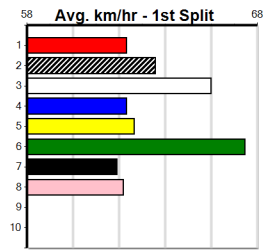

CKH PAINTING (300+ RANK)

Distance: 450m, Race Type: Grade 5, Total Prizemoney: $1,530
1st: $1,000, 2nd: $320, 3rd: $160, 4th: $50

Watchdog Tips:

Bet:

Form Box Wgt Dist Track Date Time BON Margin 1st/2nd (Time) PIR Checked Comment W/R Split 1 S/P Grade

BERRY BLUE EVIE [5] BE Bitch Dec-21 Sire: BAROOGA BRETT Dam: BIG BASH ELLYSE Trainer: Taylor Edwards (Broadford)
Winning Distances: < 300m (0) 300 - 399m (5) 400 - 499m (0) 500 - 599m (0) 600 - 699m (0) > 700m (0)
Winning Weights: 26.7(1) 26.8(1) 27.4(1) 27.5(1) 28.3(1)
Box History table and Prize Best Starts Trk/Dts APM summary.

TANTANGARA GIRL [5] WBK Bitch Aug-21 Sire: FERNANDO BALE Dam: CAPTAIN JACKIE Trainer: David Shovan (Powlett Plains)
Winning Distances: < 300m (0) 300 - 399m (1) 400 - 499m (3) 500 - 599m (1) 600 - 699m (0) > 700m (0)
Winning Weights: 24.2(1) 24.3(1) 24.4(1) 24.6(1) 25.2(1)
Box History table and Prize Best Starts Trk/Dts APM summary.

PERFECT REVENGE [5] BK Dog Jul-21 Sire: FERNANDO BALE Dam: HARDAWAY WINNIE Trainer: Matthew Edwards (Broadford)
Winning Distances: < 300m (0) 300 - 399m (6) 400 - 499m (0) 500 - 599m (0) 600 - 699m (0) > 700m (0)
Winning Weights: 30.5(1) 30.7(1) 30.9(1) 31.0(1) 31.6(1) 32.2(1)
Box History table and Prize Best Starts Trk/Dts APM summary.

SHY CABANG [5] BE Bitch Mar-22 Sire: BEAST UNLEASHED Dam: STARS AND LIGHTS Trainer: John Mangion (Numurkah)
Winning Distances: < 300m (0) 300 - 399m (2) 400 - 499m (1) 500 - 599m (0) 600 - 699m (0) > 700m (0)
Winning Weights: 28.8(1) 29.9(1) 30.7(1)
Box History table and Prize Best Starts Trk/Dts APM summary.

DETRIOT [5] BK Dog Nov-21 Sire: FLYING RICCIARDO Dam: FLOWING Trainer: Darren Burkett (Girgarre)
Winning Distances: < 300m (0) 300 - 399m (1) 400 - 499m (6) 500 - 599m (0) 600 - 699m (0) > 700m (0)
Winning Weights: 32.1(2) 32.2(1) 32.4(1) 32.7(1) 32.8(1) 33.0(1)
Box History table and Prize Best Starts Trk/Dts APM summary.