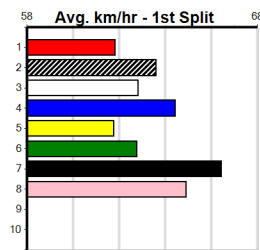

NAGAMBIE GUTTER CLEANING (300+ RANK)

Distance: 390m, Race Type: Grade 6, Total Prizemoney: $1,530
1st: $1,000, 2nd: $320, 3rd: $160, 4th: $50

Watchdog Tips:

Bet:

Form Box	Wgt	Dist	Track	Date	Time	BON	Margin	1st/2nd (Time)	PIR	Checked	Comment	WR	Split 1	S/P	Grade

EXTINCTION [6]

BD Bitch   **Aug-21**   **Sire: MY REDEEMER**   **Dam: SCOTTISH PRIDE**

Owner(s): M Perry   **Trainer: Jordan Formosa (Heathcote)**

Winning Distances: < 300m (0) 300 - 399m (2) 400 - 499m (0) 500 - 599m (0) 600 - 699m (0) > 700m (0)

Winning Weights: 28.6(1) 28.9(1)

7th (7)	29.0	390	SHP	R3	23-Dec-24	22.86	22.17	9.00L TINKER BRUCE (22.26)	M/67				8.71	$58.60	X67
4th (1)	29.0	425	BEN	R11	01-Jan-25	25.05	24.10	2.50L UNINVITING (24.88)	Q/244				6.71	$37.90	6G
8th (7)	29.0	390	SHP	R12	09-Jan-25	22.71	22.20	6.00L ASTON OUTLAY (22.30)	M/88				8.98	$24.70	6G
3rd (7)	29.0	425	BEN	R4	16-Jan-25	24.81	24.16	1.5L SMILING BEE (24.71)	M/543				6.81	$37.30	T3-6
5th (4)	28.8	390	SHP	R4	23-Jan-25	23.04	22.31	11.00L BLACK CABANG (22.32)	Q/65				8.97	$31.30	T3-RW
5th (4)	28.2	390	SHP	R10	13-Feb-25	22.77	22.15	7.00L LIKE A BLAZE (22.29)	Q/45				8.92	$14.20	6G
5th (8)	28.2	390	SHP	R11	20-Feb-25	22.79	22.21	3.25L MAJOR BASIL (22.57)	M/55				8.86	$10.00	T3-6
4th (4)	28.0	390	SHP	R11	27-Feb-25	22.86	22.17	4.25L SCOTT LIL DIVA (22.57)	M/65				8.90	$35.60	T3-6

Last 3 wins NOT included above

1st (2)	28.6	385	SHP	R1	27-Jul-23	22.18	21.75	10.00 TRAVELLING JOYCE (22.88)	Q/11				8.39	$1.70	M
1st (3)	28.9	385	SHP	R10	31-Aug-23	22.13	22.06	2.50L THUNDER PIE (22.29)	Q/22		SW		8.43	$1.80	7

Box History

Bx	1st	2nd	3rd	4th	5th	6th	7th	8th
1		2	1	1	1			1
2	1			1	2	2	3	
3	1		1		3	1	1	
4				3	3	3	3	
5			1				2	3
6			2		4	2		1
7	1	1	1	1	5	4	2	2
8				1	2			1

Prize Best Starts Trk/Dts APM: $3960.00, 22.65(1)-3/10/24, 67-2-1-7, 21-0-0-3, 499

REGAL PHONIC [6]

BK Bitch   **Jun-21**   **Sire: ASTON DEE BEE**   **Dam: ACOUSTIC LEE**

Owner(s): P Quinlan   **Trainer: Shara Quinlan (Rushworth)**

Winning Distances: < 300m (0) 300 - 399m (2) 400 - 499m (0) 500 - 599m (0) 600 - 699m (0) > 700m (0)

Winning Weights: 28.1(1) 28.3(1)

5th (3)	27.7	425	BEN	R10	15-Jan-25	25.15	24.09	11.00L BOROUGH BOUND (24.42)	M/875				6.99	$25.40	6G
5th (4)	27.7	390	SHP	R9	20-Jan-25	22.72	21.60	9.50L GOT A MESSAGE (22.07)	S/86				8.83	$66.80	6G
6th (1)	28.0	390	SHP	R10	23-Jan-25	23.03	22.31	7.50L TURNPIKE LANE (22.50)	M/46				8.66	$14.50	T3-6
8th (6)	27.9	425	BEN	R4	29-Jan-25	24.90	24.04	7.50L GOLD VENOM (24.41)	M/877				6.89	$66.40	T3-6
7th (8)	27.8	450	SHP	R7	06-Feb-25	26.78	25.63	12.00L SHY CABANG (25.97)	M/777				6.61	$55.60	T3-RW
5th (5)	28.0	350	HVL	R7	12-Feb-25	19.89	19.42	7.00L RICOLINA PEARL (19.42)	M/7				6.84	$46.00	X67
7th (2)	28.0	390	SHP	R11	20-Feb-25	22.92	22.21	5.50L MAJOR BASIL (22.57)	M/77				9.04	$8.20	T3-6
4th (3)	28.0	390	SHP	R11	06-Mar-25	22.61	21.94	8.00L APRIL OH ZEAL (22.08)	M/44				8.65	$71.90	T3-6

Last 3 wins NOT included above

1st (4)	28.1	300	HVL	R1	10-Jul-24	17.22	16.99	3.75L DAWN OF DELTA (17.47)	M/4				4.08	$16.30	T3-M
1st (7)	28.3	350	HVL	R5	18-Jul-24	19.85	19.56	1.5L STURGIS (19.94)	M/5				6.76	$31.80	T3-7

Box History

Bx	1st	2nd	3rd	4th	5th	6th	7th	8th
1		1	1			3	2	
2							1	2
3	1	1	1	1	1	1	1	1
4	1	1		2			1	
5			1		1	1		
6			2		1	1	1	2
7	1		1		1			
8		1	1		1		1	1

Prize Best Starts Trk/Dts APM: $4345.00, 22.51(2)-5/12/24, 41-2-2-9, 15-0-1-3, 1366