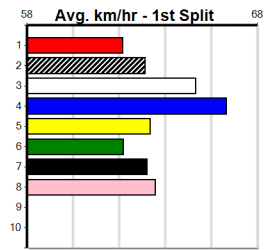

Shepparton

13 (E1)

3:16PM

(VIC time)

SHEPPARTON RACE 13 (300+ RANK)

Distance: 390m, Race Type: Grade 5, Total Prizemoney: $1,530

1st: $1,000, 2nd: $320, 3rd: $160, 4th: $50

Watchdog Tips:

Bet:

Form Box Wgt Dist Track Date Time BON Margin 1st/2nd (Time) PIR Checked Comment W/R Split 1 S/P Grade

CIRCLE ROUND [5]

WDKBD Bitch Jan-22 Sire: WOW Dam: GAMMA BALE

Trainer: Adam Norris (Girgarre)

Owner(s): A Norris

Winning Distances: < 300m (0) 300 - 399m (0) 400 - 499m (4) 500 - 599m (0) 600 - 699m (0) > 700m (0)

Winning Weights: 27.4(2) 28.1(1) 28.6(1)

Table listing race results for CIRCLE ROUND [5]. Columns include rank, weight, sex, track, date, time, BON, margin, 1st/2nd time, PIR, checked, comment, W/R, split 1, S/P, and grade. Results are listed for 1st through 8th positions.

Last 3 wins NOT included above

Table listing additional race results for CIRCLE ROUND [5], including 1st through 3rd positions.

Box History

Box History table for CIRCLE ROUND [5]. Columns: Bx, 1st, 2nd, 3rd, 4th, 5th, 6th, 7th, 8th. Includes prize, best starts, and APM values.

HAGIBIS [5]

BK Bitch Apr-20 Sire: FERNANDO BALE Dam: WEST ON JILL

Trainer: Kenneth Doidge (Murchison)

Owner(s): K Doidge

Winning Distances: < 300m (0) 300 - 399m (0) 400 - 499m (3) 500 - 599m (0) 600 - 699m (0) > 700m (0)

Winning Weights: 25.8(2) 25.9(1)

Table listing race results for HAGIBIS [5]. Columns include rank, weight, sex, track, date, time, BON, margin, 1st/2nd time, PIR, checked, comment, W/R, split 1, S/P, and grade.

Last 3 wins NOT included above

Table listing additional race results for HAGIBIS [5], including 1st through 3rd positions.

Box History

Box History table for HAGIBIS [5]. Columns: Bx, 1st, 2nd, 3rd, 4th, 5th, 6th, 7th, 8th. Includes prize, best starts, and APM values.

WHAT A SPIRIT [5]

BD Bitch Nov-20 Sire: FERNANDO BALE Dam: MILITANT SPIRIT

Trainer: Neil Mason (Euroa)

Owner(s): N Mason

Winning Distances: < 300m (0) 300 - 399m (3) 400 - 499m (2) 500 - 599m (0) 600 - 699m (0) > 700m (0)

Winning Weights: 27.6(1) 27.7(1) 27.8(2) 28.0(1)

Table listing race results for WHAT A SPIRIT [5]. Columns include rank, weight, sex, track, date, time, BON, margin, 1st/2nd time, PIR, checked, comment, W/R, split 1, S/P, and grade.

Last 3 wins NOT included above

Table listing additional race results for WHAT A SPIRIT [5], including 1st through 4th positions.

Box History

Box History table for WHAT A SPIRIT [5]. Columns: Bx, 1st, 2nd, 3rd, 4th, 5th, 6th, 7th, 8th. Includes prize, best starts, and APM values.

LITTLE MINNIE [5]

BK Bitch Jun-22 Sire: BEAST UNLEASHED Dam: RUBY GIRL

Trainer: Gary Cowcher (Broadford)

Owner(s): G Cowcher

Winning Distances: < 300m (0) 300 - 399m (3) 400 - 499m (1) 500 - 599m (0) 600 - 699m (0) > 700m (0)

Winning Weights: 28.2(1) 28.5(1) 28.6(1) 29.1(1)

Table listing race results for LITTLE MINNIE [5]. Columns include rank, weight, sex, track, date, time, BON, margin, 1st/2nd time, PIR, checked, comment, W/R, split 1, S/P, and grade.

Last 3 wins NOT included above

Table listing additional race results for LITTLE MINNIE [5], including 1st through 6th positions.

Box History