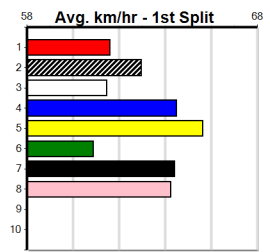

Distance: 390m, Race Type: Grade 5, Total Prizemoney: $1,530
1st: $1,000, 2nd: $320, 3rd: $160, 4th: $50

Watchdog Tips:

Bet:

Table with columns: Form Box, Wgt, Dist, Track, Date, Time, BON, Margin, 1st/2nd (Time), PIR, Checked, Comment, W/R, Split 1, S/P, Grade

TESSA ORCHID [5]
BK Bitch May-21 Sire: SHIMA SHINE Dam: TESSA ALLEN
Owner(s): L Medcraft
Winning Distances: < 300m (0) 300 - 399m (4) 400 - 499m (5) 500 - 599m (0) 600 - 699m (0) > 700m (0)
Winning Weights: 26.1(1) 26.3(1) 26.5(2) 26.6(1) 27.1(1) 27.2(2) 27.6(1)
7th (2) 27.4 390 BAL R12 18-Jan-25 23.06 22.22 8.00L NICE ONE TOM (22.51) M/76 . . . . . 8.83 $14.30 T3-5
2nd (1) 27.3 425 BEN R6 22-Jan-25 24.85 24.31 0.25L MORE BOOST RICO (24.84) Q/333 . . . . . 6.71 $4.40 5
5th (2) 27.6 450 BAL R4 27-Jan-25 26.77 25.74 14.00 PRETTY CAPRI (25.86) M/666 . . . . . 6.89 $25.80 T3-5
5th (4) 27.6 425 BEN R6 05-Feb-25 24.79 23.94 7.50L SMILING BEE (24.29) M/888 . . . . . 6.86 $16.10 5
4th (7) 27.7 390 SHP R11 13-Feb-25 23.06 22.15 13.00 SPOILER ALERT (22.19) M/44 . . . . . 8.98 $23.80 5
5th (8) 27.2 425 BEN R12 19-Feb-25 24.60 23.72 6.00L SHOWGIRL SHIRLEY (24.20) M/444 . . . . . 6.71 $86.40 5NP
4th (2) 27.4 390 SHP R7 27-Feb-25 22.75 22.17 8.50L BLACK COMPASS (22.17) M/64 . . . . . 8.78 $29.40 T3-5
6th (8) 27.0 425 BEN R12 05-Mar-25 24.59 23.83 7.50L AYIA THE SLAYER (24.08) M/455 . . . . . 6.77 $27.90 5
Last 3 wins NOT included above
1st (5) 27.2 390 BAL R4 07-Jul-24 22.50 22.17 3.5L LALA SPEED (22.74) M/11 . . SW . . 8.60 $13.00 T3-5
1st (2) 27.1 450 SHP R8 19-Jul-24 25.70 25.70 2.25L MISS IMMY LEE (25.85) M/111 . . . . . 6.65 $9.70 5
1st (2) 27.6 390 BAL R14 13-Jan-25 22.57 22.08 1.25L HERE FOR GLORY (22.65) M/33 . . . . . 8.61 $3.70 T3-5

Box History table for TESSA ORCHID [5] with columns Bx, 1st, 2nd, 3rd, 4th, 5th, 6th, 7th, 8th and Prize Best Starts Trk/Dts APM.