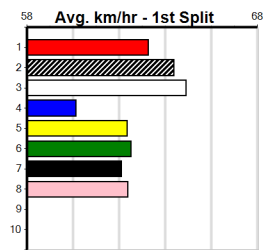

SHEPPARTON NEWS (300+ RANK)

3

12:01PM

(VIC time)

Distance: 450m, Race Type: Maiden, Total Prizemoney: $1,530
1st: $1,000, 2nd: $320, 3rd: $160, 4th: $50

Watchdog Tips:

Bet:

Form Box Wgt Dist Track Date Time BON Margin 1st/2nd (Time) PIR Checked Comment W/R Split 1 S/P Grade

MAGIC BULLSEYE [M]
BK Dog Dec-22 Sire: KINLOCH BRAE Dam: BUFFET DESTROYER
Owner(s): T Johnson
Trainer: Lachlan Scott (Tatura)
Box History table and Prize Best Starts Trk/Dts APM summary.

TWILIGHT LIZZY [M]
BD Bitch Feb-23 Sire: KOBLLENZ Dam: TWILIGHT CONNIE
Owner(s): SUNDOWN (SYN), T Van taarling, F Vantaarling, S Van taarling, L Van taarling, S Vantaarling
Trainer: Steven Vantaarling (Tallygaroopn)
Box History table and Prize Best Starts Trk/Dts APM summary.

STARLIGHT KIYOKO [M]
BK Bitch May-23 Sire: TOMMY SHELBY Dam: STARLIGHT AMY
Owner(s): Vi Alskar Hundar (SYN), A Lie, J Sharp
Trainer: Jason Sharp (Lara)
Box History table and Prize Best Starts Trk/Dts APM summary.

LILLY OCTANE [M]
BK Bitch May-22 Sire: SHIMA SHINE Dam: LILLY LANA
Owner(s): M Ebeyer
Trainer: Robert Colpoys (Bass)
Box History table and Prize Best Starts Trk/Dts APM summary.

GOOD ODDS MARIO [M]
BK Dog Jan-23 Sire: GOOD ODDS HARADA Dam: BLOW MY MIND
Owner(s): AMSTEL (SYN), P Craig, L Jennings, N Tracy
Trainer: Peter Craig (Langwarrin)
Box History table and Prize Best Starts Trk/Dts APM summary.

1

2

3

4

5