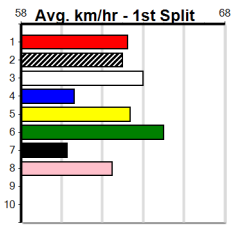

Sale

SPORTSBET SAME RACE MULTI (275+ RA

Distance: 435m, Race Type: Grade 5, Total Prizemoney: $1,530
1st: $1,000, 2nd: $320, 3rd: $160, 4th: $50

12
2:52PM
(VIC time)

Watchdog Tips: 0 0 0 0 Bet: .