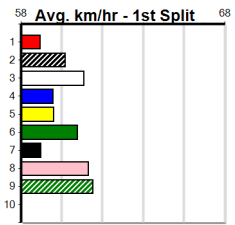

Sale

2

11:52AM

(VIC time)

MONACELLARS (275+ RANK)

Distance: 435m, Race Type: Maiden, Total Prizemoney: $1,530
1st: $1,000, 2nd: $320, 3rd: $160, 4th: $50

Watchdog Tips: 0 0 0 0 Bet: .