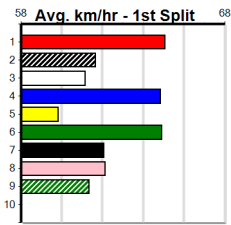

Sale

3
12:07PM
(VIC time)

MAFFRA POLY & PUMPS (275+ RANK)

Distance: 435m, Race Type: Grade 7, Total Prizemoney: $1,530
1st: $1,000, 2nd: $320, 3rd: $160, 4th: $50

Watchdog Tips: 0 0 0 0 Bet: .