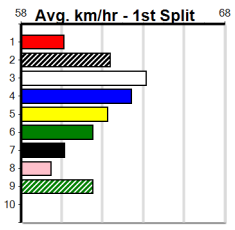

Track Record:

Distance	Time	Greyhound	Date Set
435m	23.850	DR. ASHER	02-Feb-25
510m	28.223	NANGAR JIM	26-Dec-24
640m	36.191	CANYA ALL CLASS	20-Dec-24

Sale

Sale

SPORTSBET GREEN TICKS (275+ RANK)

Distance: 435m, Race Type: Maiden, Total Prizemoney: \$1,530
1st: \$1,000, 2nd: \$320, 3rd: \$160, 4th: \$50