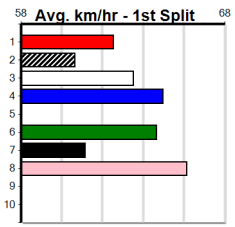

Sale

FLYING COLOURS TRAVEL (275+ RANK)

Distance: 435m, Race Type: Grade 5, Total Prizemoney: \$1,530
1st: \$1,000, 2nd: \$320, 3rd: \$160, 4th: \$50

5
12:42PM

(VIC time)

Watchdog Tips: **0 0 0 0** Bet: **.**