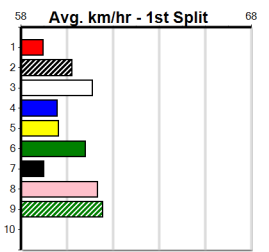

Sale

MONACELLARS (275+ RANK)

Distance: 435m, Race Type: Maiden, Total Prizemoney: $1,530
1st: $1,000, 2nd: $320, 3rd: $160, 4th: $50

2
11:52AM

(VIC time)

Watchdog Tips: ☐ ☐ ☐ ☐ ☐ Bet: ☐

1

BRINDLE MOTION [M]
LTBD Bitch Dec-22 Sire: HARD STYLE RICO Dam: SWEET EMOTION
Owner(s): K Fogarty Trainer: Kathleen Fogarty (Lower Heyfield)
Winning Distances: < 300m (0) 300 - 399m (0) 400 - 499m (0) 500 - 599m (0) 600 - 699m (0) > 700m (0)
Winning Weights:

Box	1st	2nd	3rd	4th	5th	6th	7th	8th
1	1	1						
2								
3								
4			1			1		
5								
6								
7								
8					1			

Prize Best $740.00
Starts 25.37(1)-5/3/25
Trk/Dts 6-0-1-2
APM 6-0-1-2 688

2

MISS MONEY [M]
WBK Bitch May-23 Sire: NEED MY MONEYNOW Dam: USAIN SPOLLY
Owner(s): S Spoljaric Trainer: Steven Spoljaric (Bundalaguah)
Winning Distances: < 300m (0) 300 - 399m (0) 400 - 499m (0) 500 - 599m (0) 600 - 699m (0) > 700m (0)
Winning Weights:

Box	1st	2nd	3rd	4th	5th	6th	7th	8th
1								
2								
3								
4							1	
5								
6						1		
7			1					
8								

Prize Best $260.00
Starts 25.39(7)-28/2/25
Trk/Dts 3-0-0-1
APM 3-0-0-1 260

3

BLACK ATOM [M]
BK Dog Mar-23 Sire: TOMMY SHELBY Dam: SWEET ELLA
Owner(s): C Ragen Trainer: Cheryle Ragen (Kilmany)
Winning Distances: < 300m (0) 300 - 399m (0) 400 - 499m (0) 500 - 599m (0) 600 - 699m (0) > 700m (0)
Winning Weights:

Box	1st	2nd	3rd	4th	5th	6th	7th	8th
1		1						
2								
3							1	
4								
5								
6				1	1			
7								
8								

Prize Best $595.00
Starts 24.91(1)-19/1/25
Trk/Dts 4-0-1-0
APM 3-0-1-0 491

4

DR. BUCK [M]
BD Dog Aug-22 Sire: FERAL FRANKY Dam: PAYTON
Owner(s): DOCTORS KENNELS (SYN), J McMahon, J Gill Trainer: Marcus McMahon (Giffard West)
Winning Distances: < 300m (0) 300 - 399m (0) 400 - 499m (0) 500 - 599m (0) 600 - 699m (0) > 700m (0)
Winning Weights:

Box	1st	2nd	3rd	4th	5th	6th	7th	8th
1								
2		1	1					
3								
4		1		2				
5				1	2			
6						1		
7		1						
8								

Prize Best $2100.00
Starts 24.77(7)-8/5/24
Trk/Dts 10-0-3-1
APM 6-0-1-1 460

5

SOMERTON ANN [M]
WBK Bitch Apr-23 Sire: FERNANDO BALE Dam: MISS SOMERTON
Owner(s): M Delaney Trainer: Michael Delaney (Cobains)
Winning Distances: < 300m (0) 300 - 399m (0) 400 - 499m (0) 500 - 599m (0) 600 - 699m (0) > 700m (0)
Winning Weights:

Box	1st	2nd	3rd	4th	5th	6th	7th	8th
1								
2							1	
3								
4								
5								
6								
7						1		
8								

Prize Best $0.00
Starts 25.24(7)-28/2/25
Trk/Dts 2-0-0-0
APM 2-0-0-0 0