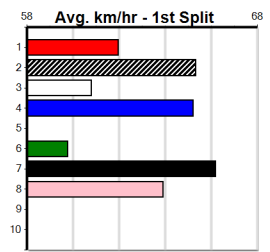

Sale
10
2:07PM
(VIC time)

ED FOUNTAINS REMOVALS (275+ RANK)

Distance: 435m, Race Type: Grade 5, Total Prizemoney: $1,530
1st: $1,000, 2nd: $320, 3rd: $160, 4th: $50

Watchdog Tips: ☐ ☐ ☐ ☐ ☐

Bet: ☐

1

HAMISH ROSE [5]
BD Dog May-22 Sire: FERAL FRANKY Dam: DASH OF ROSE
Owner(s): S Chignell Trainer: Sharon-lee Chignell (Rosedale)
Winning Distances: < 300m (0) 300 - 399m (0) 400 - 499m (3) 500 - 599m (0) 600 - 699m (0) > 700m (0)
Winning Weights: 33.5(1) 33.9(1) 34.3(1)

Form	Box	Wgt	Dist	Track	Date	Time	BOB	Margin	1st/2nd (Time)	PIR	Checked	Comment	WR	Split 1	S/P	Grade
8th	(4)	34.1	350	HVL	R3	19-Jan-25	19.63	19.09	5.50L BUFFALO COWBOY (19.25)	S/8	.	.	.	6.80	$36.70	X67
4th	(4)	34.1	435	SLE	R4	24-Jan-25	24.81	24.22	5.00L ASTON SHEKEL (24.47)	S/855	.	.	.	5.51	$7.20	RW
8th	(3)	34.4	400	WGL	R4	28-Jan-25	23.84	22.45	20.00 FAST FREDDY (22.49)	M/68	.	.	.	8.67	$11.40	6G
3rd	(6)	34.1	435	SLE	R5	05-Feb-25	25.24	24.64	1.00L ARE YOU OKAY (25.17)	S/655	.	.	.	5.37	$2.50	T3-6
3rd	(3)	34.0	400	WGL	R4	11-Feb-25	22.91	22.40	7.50L BULL DURHAM (22.40)	M/66	.	.	.	8.79	$21.50	X67H
7th	(6)	33.9	400	WGL	R9	18-Feb-25	23.54	22.29	15.00 BULL DURHAM (22.55)	M/66	.	.	.	8.66	$24.70	X67F
1st	(7)	33.5	435	SLE	R11	26-Feb-25	24.77	24.31	0.75L WHIZBANG JOSIE (24.81)	M/443	.	.	.	5.42	$2.40	RW
5th	(6)	33.2	515	SAP	R5	03-Mar-25	30.20	29.40	9.00L JILL'S JULIETTE (29.57)	S/7555	.	.	.	5.34	$75.20	5

Last 3 wins NOT included above

1st	(8)	33.9	450	TRA	R3	17-May-24	25.75	25.13	0.25L DR. BUCK (25.76)	S/433	.	.	.	6.91	$3.50	M
1st	(6)	34.3	400	WGL	R11	04-Oct-24	22.91	22.71	0.05L HIGHWAY HOOLIGAN (22.92)	S/42	.	SW	.	8.59	$5.30	X67

Box History

Bx	1st	2nd	3rd	4th	5th	6th	7th	8th
1		3	1	1				
2					2			
3		2	2	1	1			1
4				1				2
5		1						
6	1		2	1	2			1
7	1	3	1	3	1	1		1
8	1	2			1	1		1

Prize					$14645.00			
Best					24.63(7)-26/12/24			
Starts					46-3-11-6			
Trk/Dts					22-1-5-3			
APM					5125