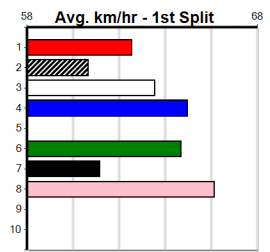

Sale
5
12:42PM
(VIC time)

FLYING COLOURS TRAVEL (275+ RANK)

Distance: 435m, Race Type: Grade 5, Total Prizemoney: $1,530
1st: $1,000, 2nd: $320, 3rd: $160, 4th: $50

Watchdog Tips: ☐ ☐ ☐ ☐ ☐

Bet: ☐

Form Box Wgt Dist Track Date Time BON Margin 1st/2nd (Time) PIR Checked Comment W/R Split 1 S/P Grade

1

BIG STACKS [5]
BK Dog Aug-21 Sire: ORSON ALLEN Dam: ZIPPING POPPY
Owner(s): Eye Candy (SYN), C Wilk, K Gorman
Winning Distances: < 300m (0) 300 - 399m (1) 400 - 499m (2) 500 - 599m (0) 600 - 699m (0) > 700m (0)
Winning Weights: 32.3(1) 32.8(2)

8th (5)	34.7	510	SLE	R7	23-Oct-24	29.81	29.13	8.50L	GIN CHASER (29.22)	S/878	.	.	.	9.64	$34.90	X67
T (4)	34.4	510	SLE	R7	30-Oct-24	0.00	28.98	.	ASTON PERK (29.06)	M/566	.	SW	.	9.70	$15.20	X67
7th (6)	32.9	390	SHP	R9	30-Jan-25	23.25	22.30	14.00	ROMAN EMPIRE (22.32)	S/56	.	.	.	8.82	$62.60	6G
3rd (2)	32.1	450	BAL	R7	08-Feb-25	25.89	25.30	8.50L	JAZZY HOPE (25.30)	S/854	.	.	.	6.88	$63.10	X67
3rd (7)	32.4	460	WGL	R10	13-Feb-25	26.17	25.95	2.75L	ABRAXAS BALE (25.99)	S/433	.	.	.	6.76	$44.50	T3-RW
3rd (1)	32.4	435	SLE	R10	19-Feb-25	24.93	24.59	4.50L	COLLINDA BLINDER (24.62)	M/533	.	.	.	5.44	$7.20	X67
1st (2)	32.3	350	HVL	R7	25-Feb-25	19.57	19.21	0.05L	ANGRY ELLIE (19.57)	S/8	.	V3	.	6.77	$27.50	6G
2nd (5)	32.9	450	SHP	R6	06-Mar-25	25.61	25.45	1.25L	SONIC TROOPER (25.52)	S/522	.	.	.	6.88	$5.90	T3-5

Last 3 wins NOT included above

1st (4)	32.8	435	SLE	R2	15-Nov-23	24.85	24.35	2.50L	BRINDLE CHIC (25.02)	S/652	.	.	.	5.45	$4.60	M
1st (1)	32.8	460	WGL	R7	23-Nov-23	26.25	26.08	3.25L	TEASER'S BEAUTY (26.47)	M/421	.	.	.	6.75	$2.80	X67

Box History

Bx	1st	2nd	3rd	4th	5th	6th	7th	8th
1	1	1	2	2				
2	1	1	2	2				
3		6	1	3	1	1		
4	1	3	1	1	1	3	1	
5		3	1	1	1		1	2
6		1	2	2	2	1	1	
7		1	3	1	1	1	2	
8		1			1	1	1	2

Prize Best Starts Trk/Dts APM $15140.00 24.69(4)-29/10/23 63-3-17-9 9-1-3-2 3917