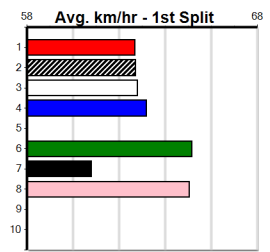

Sale
6
1:01PM
(VIC time)

CABINET CONNECTIONS (275+ RANK)

Distance: 435m, Race Type: Mixed 4/5, Total Prizemoney: $1,530
1st: $1,000, 2nd: $320, 3rd: $160, 4th: $50

Watchdog Tips: ☐ ☐ ☐ ☐ ☐

Bet: ☐

Form Box Wgt Dist Track Date Time BON Margin 1st/2nd (Time) PIR Checked Comment W/R Split 1 S/P Grade

1

DR. HAROLD [5]
BK Dog Feb-21 Sire: BERNARDO Dam: BEATRICE
Owner(s): DOCTORS KENNELS (SYN), J McMahon, J Gill Trainer: Kimberley McMahon (Giffard Wes)
Winning Distances: < 300m (0) 300 - 399m (4) 400 - 499m (3) 500 - 599m (0) 600 - 699m (0) > 700m (0)
Winning Weights: 30.4(1) 31.2(1) 31.3(3) 31.5(1) 31.9(1)

7th (7)	32.0	435	SLE	R7	26-Dec-24	24.67	23.93	11.00	BORACAY STORM (23.93)	M/557	.	.	.	.	5.40	$100.40	SF
3rd (8)	31.9	435	SLE	R10	05-Jan-25	24.84	24.30	7.50L	DR. YANNICK (24.33)	S/634	.	.	.	.	5.34	$8.50	5
4th (7)	31.8	435	SLE	R10	12-Jan-25	24.68	24.26	5.50L	GOT RHYTHM (24.31)	M/633	.	.	.	.	5.30	$9.30	5
3rd (6)	31.8	435	SLE	R5	19-Jan-25	24.52	24.33	2.25L	DAINTREE DAMAGE (24.38)	M/533	.	.	.	.	5.32	$13.40	5
5th (7)	32.1	435	SLE	R7	24-Jan-25	25.00	24.22	10.00	DRAGONELLE (24.31)	M/775	.	.	.	.	5.41	$8.60	5
4th (5)	31.6	435	SLE	R11	09-Feb-25	24.74	24.34	2.25L	SANTORINI BALE (24.59)	M/1111	.	.	.	.	5.23	$12.30	5
2nd (4)	31.6	460	WGL	R9	14-Feb-25	26.17	25.59	1.75L	CALIMO (26.05)	M/311	.	.	.	.	6.58	$21.40	5H
5th (7)	31.8	435	SLE	R11	09-Mar-25	24.71	24.02	3.5L	DR. YELLOWSTONE (24.47)	M/225	.	.	.	.	5.32	$21.40	5

Last 3 wins NOT included above

1st (1)	31.3	350	HVL	R6	20-Nov-24	19.79	19.40	0.50L	CARLIN (19.81)	M/3	.	.	.	.	6.66	$5.80	5
1st (8)	31.3	435	SLE	R6	04-Dec-24	24.43	24.43	2.00L	DRAGONELLE (24.57)	M/1111	.	.	SW	.	5.24	$8.40	T3-5
1st (8)	31.9	435	SLE	R12	15-Dec-24	24.57	24.27	1.25L	OUR YOGI (24.64)	M/422	.	.	.	.	5.39	$2.60	5

Box History

Bx	1st	2nd	3rd	4th	5th	6th	7th	8th
1	1				2	1		
2	2				3	1	1	2
3		1			2	1	2	1
4	1	2	3	2				2
5			1	2				1
6			3	1		1		
7		1	2	2			1	1
8	3		1	1	1	1		

Prize Best Starts Trk/Dts APM $16570.63 24.43(8)-4/12/24 54-7-4-8 29-2-2-3 4489