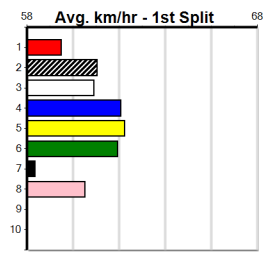

Sale
7
1:17PM
(VIC time)

ROTTI SECURITY (1-3 WINS) (275+ RANK)

Distance: 510m, Race Type: Restricted Win, Total Prizemoney: $1,740
1st: $1,150, 2nd: $360, 3rd: $180, 4th: $50

Watchdog Tips: ☐ ☐ ☐ ☐ ☐

Bet:

1

APPLE CHERRY [7]
BK Bitch Apr-22 Sire: HARD STYLE RICO Dam: POPPY TALK
Owner(s): M Wilkins
Trainer: Michelle Wilkins (Giffard West)
Winning Distances: < 300m (0) 300 - 399m (0) 400 - 499m (1) 500 - 599m (0) 600 - 699m (0) > 700m (0)
Winning Weights: 26.0(1)

1st	2nd	3rd	4th	5th	6th	7th	8th	
1st (7) 26.0 435 SLE R11	18-Oct-24	25.39	24.54	1.25L ROCHARD (25.47)	M/221	SW	5.36	$25.00 T3-M
2nd (7) 26.2 435 SLE R11	23-Oct-24	25.16	24.65	2.00L WHISPER PIE (25.03)	S/422		5.45	$19.10 X67
7th (5) 26.2 435 SLE R9	30-Oct-24	25.85	24.81	8.50L ALCARAZ (25.26)	M/868		5.41	$34.90 X67
5th (4) 26.0 435 SLE R4	05-Nov-24	25.21	24.54	4.75L UNDERCOVER GUY (24.89)	S/777		5.48	$38.10 T3-7
5th (2) 26.2 435 SLE R9	13-Nov-24	25.81	24.42	6.50L LOUD LOUIE (25.35)	S/533		5.54	$8.50 T3-7
8th (5) 26.1 435 SLE R4	08-Jan-25	26.13	24.66	19.00 BOWIE SUNNY (24.82)	S/678	V7	5.42	$17.30 T7
ST (-) 26.2 435 SLE	12-Feb-25	26.06		13.00 Trial Not Cleared	M/33	4of6	5.37	.ST
ST (-) 26.5 435 SLE	07-Mar-25	25.61		7.00L Trial Cleared	M/43	5of5		.ST

Last 3 wins NOT included above

Bx	1st	2nd	3rd	4th	5th	6th	7th	8th
1								
2								
3								
4								
5								
6								
7	1	1						1
8							1	1

Prize Best	$1320.00
Starts	FSTD
Trk/Dts	10-1-1-0
APM	0-0-0-0
	528

2

EARN A ZACK [7]
F Dog Mar-22 Sire: ZACK MONELLI Dam: SHE'S AN EARN
Owner(s): GET AN EARN (SYN), L Smith, A Tindall
Trainer: Lyn Smith (Nambrok)
Winning Distances: < 300m (0) 300 - 399m (0) 400 - 499m (0) 500 - 599m (1) 600 - 699m (0) > 700m (0)
Winning Weights: 31.4(1)

4th	5th	6th	7th	8th				
4th (6) 31.5 510 SLE R2	28-Apr-24	29.85	28.95	7.50L CRAFTY BEER (29.34)	M/666		9.91	$9.20 M
4th (1) 31.4 595 SAP R4	13-May-24	35.63	34.39	10.00 CHIRP THIRD (34.95)	M/3444		9.69	$2.00 RW
1st (6) 31.4 510 SLE R2	19-Jun-24	29.29	28.97	3.5L SWIPER (29.52)	Q/221	SW	9.37	$4.40 M
8th (3) 30.4 595 SAP R2	15-Jul-24	36.02	34.71	14.00 GRACE BURGESS (35.06)	S/8888	V5	9.88	$5.20 RW
6th (6) 30.3 460 WGL R5	21-Nov-24	26.50	25.98	7.50L VODKA AND ICE (25.98)	M/887		6.90	$16.70 T3-7
7th (8) 30.7 515 SAP R3	25-Nov-24	30.66	29.49	14.00 FEAT OF STRENGTH (29.73)	M/7777	V10	5.35	$32.20 X67
ST (-) 33.1 435 SLE	19-Feb-25	25.69		20.00 Trial Cleared	M/42	3of4		.ST
2nd (1) 33.6 510 SLE R8	05-Mar-25	29.16	29.11	1.00L NEUHAVEN SEQUOIA (29.11)	Q/111		9.24	$2.70 T3-RW

Last 3 wins NOT included above

Bx	1st	2nd	3rd	4th	5th	6th	7th	8th
1								
2								
3								
4								
5								
6	1							
7								
8								1

Prize Best	$2410.00
Starts	29.16(1)-5/3/25
Trk/Dts	7-1-1-0
APM	3-1-1-0
	770