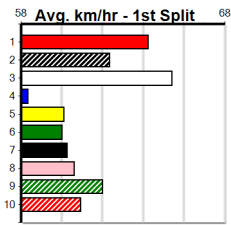

Sale

Sale

2
11:41AM
(VIC time)

MONACELLARS (275+ RANK)

Distance: 435m, Race Type: Maiden, Total Prizemoney: \$1,530
1st: \$1,000, 2nd: \$320, 3rd: \$160, 4th: \$50

Watchdog Tips: 0 0 0 0 Bet: .

Form	Box	Weight	Dist	Track	Date	Time	BON	Margin	1st/2nd (Time)	PIR	Checked	Comment	W/R	Split 1	S/P	Grade	Winning Boxes							
1 WARRIOR TOMMY [M]																	1 2 3 4 5 6 7 8							
BK	D				Jul-23	TOMMY SHELBY		ESFAHAN									Prize Best \$160.00							
Trainer: Corey Fulford (Maffra)																	FSH							
8th	(4)	34.6	400	WGL	R2	21-Jan-25	24.69	22.41	32.00	FIRE UP MARK (22.50)	M/77	V7	.	8.91	\$13.20	MH	Starts 3-0-0-1							
5th	(4)	34.4	400	WGL	R1	14-Feb-25	23.36	22.65	9.00	TRENDY TRUDY (22.75)	M/24	.	.	8.49	\$20.20	M	Trk/Dst 0-0-0-0							
3rd	(1)	34.1	400	WGL	R1	20-Feb-25	23.69	22.50	3.00	HOW HIGH JIVE (23.48)	Q/11	.	.	8.44	\$3.50	M	APM \$160							
Owner(s): L Fulford																								
2 JADE'S HOT [M]																	1 2 3 4 5 6 7 8							
BK	B				Jun-23	AUSSIE INFRARED		HOT SHAYNNA									Prize Best \$320.00							
Trainer: Yvonne Andrews (Kilmany)																	FSH							
5th	(2)	31.8	400	WGL	R2	11-Feb-25	23.62	22.40	14.00	GENERAL ATTITUDE (22.65)	M/44	.	.	8.71	\$29.30	M	Starts 3-0-1-0							
6th	(4)	23.6	435	SLE	R2	16-Feb-25	26.06	24.64	12.00	LEAR MUFFS (25.27)	Q/144	.	.	5.33	\$28.00	M	Trk/Dst 2-0-1-0							
2nd	(6)	23.6	435	SLE	R3	19-Feb-25	25.10	24.59	1.25	LROSCO'S DREAM (25.03)	M/222	.	.	5.38	\$24.50	M	APM \$320							
Owner(s): Y Andrews																								
3 PRIDE OF ANGUS [M]																	1 2 3 4 5 6 7 8							
BD	D				Aug-22	KOBLENZ		STAREENA									Prize Best \$1,300.00							
Trainer: Kerry Minne (Moe South)																	FSH							
3rd	(8)	40.8	400	WGL	R1	04-Feb-25	23.14	22.36	5.50	WINIFRED MARY (22.76)	S/33	.	.	8.49	\$12.60	M	Starts 3-0-2-1							
2nd	(5)	40.7	400	WGL	R2	11-Feb-25	23.03	22.40	5.50	GENERAL ATTITUDE (22.65)	M/22	.	.	8.55	\$10.20	M	Trk/Dst 0-0-0-0							
2nd	(8)	40.2	400	WGL	R3	18-Feb-25	23.05	22.29	3.00	LSARILDA (22.85)	S/22	.	.	8.51	\$4.20	M	APM \$1300							
Owner(s): M Taylor																								
4 HARD COPY [M]																	1 2 3 4 5 6 7 8							
RF	D				Dec-22	HARD STYLE RICO		SWEET EMOTION									Prize Best \$0.00							
Trainer: Lesley Russell (Sale)																	FSH							
7th	(6)	31.8	435	SLE	R2	09-Feb-25	25.39	24.34	15.00	LZINGING HOT (24.40)	S/876	.	.	5.56	\$42.70	M	Starts 2-0-0-0							
5th	(2)	31.7	435	SLE	R2	16-Feb-25	25.98	24.64	11.00	LEAR MUFFS (25.27)	M/366	.	V10	5.54	\$26.70	M	Trk/Dst 2-0-0-0							
Owner(s): L Russell																	APM \$0							
5 TAILOR'S CHALK [M]																	1 2 3 4 5 6 7 8							
BK	D				May-23	BERNARDO		CLASSY BLAZE									Prize Best \$0.00							
Trainer: Dawn Johnston (Toongabbie)																	FSH							
6th	(3)	33.1	435	SLE	R2	09-Feb-25	25.36	24.34	14.00	LZINGING HOT (24.40)	M/445	.	V0	5.36	\$23.10	M	Starts 2-0-0-0							
8th	(2)	32.7	400	WGL	R2	18-Feb-25	23.91	22.29	14.00	LCINDY SIYAN (22.93)	M/88	.	.	9.10	\$11.70	M	Trk/Dst 1-0-0-0							
Owner(s): S Beattie																	APM \$0							
6 TACTICIAN [M]																	1 2 3 4 5 6 7 8							
WBK	D				Mar-23	TOMMY SHELBY		PRIORITY PASS									Prize Best \$320.00							
Trainer: Lyn Smith (Nambrok)																	FSH							
7th	(1)	31.7	435	SLE	R1	12-Jan-25	25.63	24.26	8.00	FAST FREDDY (25.07)	S/866	.	.	5.61	\$5.10	M	Starts 25.63							
F	(6)	30.7	435	SLE	R2	26-Jan-25	0.00	24.31	.	QUANTUM (25.21)	.	.	V0	.	\$11.60	M	Trk/Dst 3-0-1-0							
2nd	(2)	31.3	460	WGL	R2	20-Feb-25	26.24	25.95	3.00	LSTRIKE IT MIKE (26.03)	S/433	.	.	6.72	\$11.20	M	APM \$320							
Owner(s): SEE THE DREAM (SYN), S Buccilli, B Buccilli																								
7 SECRET DARGAN [M]																	1 2 3 4 5 6 7 8							
BK	D				Nov-22	ZACK MONELLI		WON'T STOP HER									Prize Best \$915.00							
Trainer: Chloe Bowman (Kilmany)																	FSH							
6th	(2)	32.8	400	WGL	R1	11-Feb-25	23.69	22.40	9.00	TERRITORY ROSE (23.08)	M/56	.	.	9.00	\$12.80	M	Starts 25.08							
4th	(8)	32.9	435	SLE	R2	16-Feb-25	25.90	24.64	9.00	LEAR MUFFS (25.27)	M/855	.	V0	5.65	\$33.80	M	Trk/Dst 4-0-2-0							
2nd	(8)	32.5	435	SLE	R2	19-Feb-25	25.08	24.59	1.00	PAW DENVER (25.02)	M/422	.	.	5.45	\$25.90	M	APM \$915							
2nd	(3)	32.3	435	SLE	R1	23-Feb-25	25.31	24.16	0.50	LINDI BEAR (25.27)	M/222	.	.	5.40	\$24.80	M								
Owner(s): J Bowman																								
8 MONEY MACHINE [M]																	1 2 3 4 5 6 7 8							
WBK	D				May-23	NEED MY MONEYNOW		USAIN SPOLLY									Prize Best \$2,290.00							
Trainer: Steven Spoljaric (Bundalaguah)																	FSH							
3rd	(4)	32.8	435	SLE	R3	05-Feb-25	25.40	24.64	1.00	ULTIMATE LEXI (25.34)	M/733	.	.	5.59	\$1.30	T3-M	Starts 24.78							
2nd	(7)	32.6	435	SLE	R1	09-Feb-25	24.78	24.34	2.50	LGUSTO (24.62)	M/422	.	.	5.37	\$4.20	M	Trk/Dst 9-0-3-3							
2nd	(5)	32.8	435	SLE	R2	16-Feb-25	25.55	24.64	4.25	LEAR MUFFS (25.27)	M/533	.	.	5.56	\$2.70	M	APM \$2109							
3rd	(5)	33.5	435	SLE	R1	23-Feb-25	25.54	24.16	4.00	LINDI BEAR (25.27)	M/854	.	SW	5.54	\$2.40	M								
Owner(s): S Spoljaric																								
9 BIG BRUCE (NSW)[M] Res.																	1 2 3 4 5 6 7 8							
BK	D				Mar-22	SHIMA SHINE		MIDNIGHT CARMEN									Prize Best \$1,310.00							
Trainer: Constance Mcmillan (Drouin)																	FSH							
3rd	(2)	35.5	300	HVL	R1	29-Jan-25	17.60	17.09	0.75	LMT. VIEW RAW (17.56)	S/3	.	.	4.03	\$3.80	M	Starts 25.36							
3rd	(1)	35.3	435	SLE	R2	05-Feb-25	25.36	24.64	3.25	LKOKODA TRAIL (25.15)	M/222	.	.	5.34	\$13.00	T3-M	Trk/Dst 20-0-1-4							
3rd	(7)	35.8	400	WGL	R4	13-Feb-25	23.13	22.79	3.00	LSHADY LADY (22.93)	S/43	.	.	8.56	\$7.00	T3-M	APM \$960							
6th	(8)	35.3	435	SLE	R1	19-Feb-25	25.90	24.59	15.00	LBELLS OF VICTORY (24.91)	M/166	.	.	5.42	\$5.70	M								
Owner(s): J O'keefe																								
10 MINTER SHIMMER [M] Res.																	1 2 3 4 5 6 7 8							
BE	B				Jan-23	SHIMA SHINE		MINTER EDITION									Prize Best \$680.00							
Trainer: Robert Reinke (Johnsonville)																	FSH							
7th	(5)	26.0	435	SLE	R1	22-Dec-24	26.58	24.14	31.00	LMR. THOMAS (24.44)	M/766	.	.	5.47	\$62.20	M	Starts 25.34							
7th	(7)	25.6	435	SLE	R2	24-Jan-25	25.92	24.22	14.00	LJUMBUB BUBBLES (24.97)	M/477	.	.	5.49	\$8.30	M	Trk/Dst 10-0-1-1							
5th	(5)	25.8	435	SLE	R2	05-Feb-25	25.71	24.64	8.50	LKOKODA TRAIL (25.15)	M/566	.	.	5.40	\$10.60	T3-M	APM \$366							
4th	(1)	26.2	435	SLE	R4	19-Feb-25	25.34	24.59	7.50	LPW KARSON (24.84)	Q/244	.	.	5.40	\$13.50	M								
Owner(s): J Reinke																								