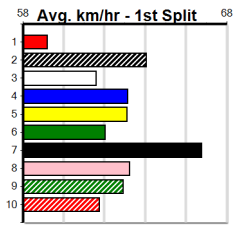

Sale

10
2:05PM
(VIC time)

SPORTSBET HT6 (275+ RANK)

Distance: 435m, Race Type: Grade 5 Heat, Total Prizemoney: $1,530
1st: $1,000, 2nd: $320, 3rd: $160, 4th: $50

Watchdog Tips: **0** **0** **0** **0** Bet: