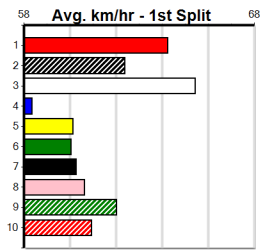

Sale

2
11:41AM

(VIC time)

MONACELLARS (275+ RANK)

Distance: 435m, Race Type: Maiden, Total Prizemoney: $1,530
1st: $1,000, 2nd: $320, 3rd: $160, 4th: $50

Watchdog Tips: ☐ ☐ ☐ ☐ ☐ Bet:

Form Box	Wgt	Dist	Track	Date	Time	BON	Margin	1st/2nd (Time)	PIR	Checked	Comment	WR	Split 1	S/P	Grade	
1	WARRIOR TOMMY [M]															
	BK Dog		Jul-23		Sire: TOMMY SHELBY				Dam: ESFAHAN				Trainer: Corey Fulford (Maffra)			
	Owner(s): L Fulford															
	Winning Distances: < 300m (0) 300 - 399m (0) 400 - 499m (0) 500 - 599m (0) 600 - 699m (0) > 700m (0)															
	Winning Weights:															
	8th (4)	34.6	400	WGL	R2	21-Jan-25	24.69	22.41	32.00	FIRE UP MARK (22.50)	M/77		V7	8.91	$13.20	MH
	5th (4)	34.4	400	WGL	R1	14-Feb-25	23.36	22.65	9.00L	TRENDY TRUDY (22.75)	M/24			8.49	$20.20	M
	3rd (1)	34.1	400	WGL	R1	20-Feb-25	23.69	22.50	3.00L	HOW HIGH JIVE (23.48)	Q/11			8.44	$3.50	M
	Last 3 wins NOT included above															
	<table border="1"> <thead> <tr> <th>Bx</th> <th>1st</th> <th>2nd</th> <th>3rd</th> <th>4th</th> <th>5th</th> <th>6th</th> <th>7th</th> <th>8th</th> </tr> </thead> <tbody> <tr><td>1</td><td></td><td></td><td>1</td><td></td><td></td><td></td><td></td><td></td></tr> <tr><td>2</td><td></td><td></td><td></td><td></td><td></td><td></td><td></td><td></td></tr> <tr><td>3</td><td></td><td></td><td></td><td></td><td></td><td></td><td></td><td></td></tr> <tr><td>4</td><td></td><td></td><td></td><td></td><td>1</td><td></td><td></td><td>1</td></tr> <tr><td>5</td><td></td><td></td><td></td><td></td><td></td><td></td><td></td><td></td></tr> <tr><td>6</td><td></td><td></td><td></td><td></td><td></td><td></td><td></td><td></td></tr> <tr><td>7</td><td></td><td></td><td></td><td></td><td></td><td></td><td></td><td></td></tr> <tr><td>8</td><td></td><td></td><td></td><td></td><td></td><td></td><td></td><td></td></tr> </tbody> </table>															
<table border="1"> <tr><td>Prize Best</td><td colspan="7"></td><td>$160.00</td><td>FSH</td></tr> <tr><td>Starts</td><td colspan="7"></td><td>3-0-0-1</td><td></td></tr> <tr><td>Trk/Dts</td><td colspan="7"></td><td>0-0-0-0</td><td></td></tr> <tr><td>APM</td><td colspan="7"></td><td>160</td><td></td></tr> </table>																

2	JADE'S HOT [M]															
	BK Bitch		Jun-23		Sire: AUSSIE INFRARED				Dam: HOT SHAYNNA				Trainer: Yvonne Andrews (Kilmany)			
	Owner(s): Y Andrews															
	Winning Distances: < 300m (0) 300 - 399m (0) 400 - 499m (0) 500 - 599m (0) 600 - 699m (0) > 700m (0)															
	Winning Weights:															
	5th (2)	23.6	400	WGL	R2	11-Feb-25	23.62	22.40	14.00	GENERAL ATTITUDE (22.65)	M/44			8.71	$29.30	M
	6th (4)	23.6	435	SLE	R2	16-Feb-25	26.06	24.64	12.00	EAR MUFFS (25.27)	Q/144			5.33	$28.00	M
	2nd (6)	23.6	435	SLE	R3	19-Feb-25	25.10	24.59	1.25L	ROSCO'S DREAM (25.03)	M/222			5.38	$24.50	M
	Last 3 wins NOT included above															
	<table border="1"> <thead> <tr> <th>Bx</th> <th>1st</th> <th>2nd</th> <th>3rd</th> <th>4th</th> <th>5th</th> <th>6th</th> <th>7th</th> <th>8th</th> </tr> </thead> <tbody> <tr><td>1</td><td></td><td></td><td></td><td></td><td></td><td></td><td></td><td></td></tr> <tr><td>2</td><td></td><td></td><td></td><td></td><td>1</td><td></td><td></td><td></td></tr> <tr><td>3</td><td></td><td></td><td></td><td></td><td></td><td></td><td></td><td></td></tr> <tr><td>4</td><td></td><td></td><td></td><td></td><td></td><td>1</td><td></td><td></td></tr> <tr><td>5</td><td></td><td></td><td></td><td></td><td></td><td></td><td></td><td></td></tr> <tr><td>6</td><td></td><td>1</td><td></td><td></td><td></td><td></td><td></td><td></td></tr> <tr><td>7</td><td></td><td></td><td></td><td></td><td></td><td></td><td></td><td></td></tr> <tr><td>8</td><td></td><td></td><td></td><td></td><td></td><td></td><td></td><td></td></tr> </tbody> </table>															
<table border="1"> <tr><td>Prize Best</td><td colspan="7"></td><td>$320.00</td><td>FSH</td></tr> <tr><td>Starts</td><td colspan="7"></td><td>25.10(6)-19/2/25</td><td></td></tr> <tr><td>Trk/Dts</td><td colspan="7"></td><td>3-0-1-0</td><td></td></tr> <tr><td>APM</td><td colspan="7"></td><td>2-0-1-0</td><td>320</td></tr> </table>																

3	PRIDE OF ANGUS [M]															
	BD Dog		Aug-22		Sire: KOBLENZ				Dam: STAREENA				Trainer: Kerry Minne (Moe South)			
	Owner(s): M Taylor															
	Winning Distances: < 300m (0) 300 - 399m (0) 400 - 499m (0) 500 - 599m (0) 600 - 699m (0) > 700m (0)															
	Winning Weights:															
	3rd (8)	40.8	400	WGL	R1	04-Feb-25	23.14	22.36	5.50L	WINIFRED MARY (22.76)	S/33			8.49	$12.60	M
	2nd (5)	40.7	400	WGL	R2	11-Feb-25	23.03	22.40	5.50L	GENERAL ATTITUDE (22.65)	M/22			8.55	$10.20	M
	2nd (8)	40.2	400	WGL	R3	18-Feb-25	23.05	22.29	3.00L	SARILDA (22.85)	S/22			8.51	$4.20	M
	Last 3 wins NOT included above															
	<table border="1"> <thead> <tr> <th>Bx</th> <th>1st</th> <th>2nd</th> <th>3rd</th> <th>4th</th> <th>5th</th> <th>6th</th> <th>7th</th> <th>8th</th> </tr> </thead> <tbody> <tr><td>1</td><td></td><td></td><td></td><td></td><td></td><td></td><td></td><td></td></tr> <tr><td>2</td><td></td><td></td><td></td><td></td><td></td><td></td><td></td><td></td></tr> <tr><td>3</td><td></td><td></td><td></td><td></td><td></td><td></td><td></td><td></td></tr> <tr><td>4</td><td></td><td></td><td></td><td></td><td></td><td></td><td></td><td></td></tr> <tr><td>5</td><td></td><td>1</td><td></td><td></td><td></td><td></td><td></td><td></td></tr> <tr><td>6</td><td></td><td></td><td></td><td></td><td></td><td></td><td></td><td></td></tr> <tr><td>7</td><td></td><td></td><td></td><td></td><td></td><td></td><td></td><td></td></tr> <tr><td>8</td><td></td><td>1</td><td>1</td><td></td><td></td><td></td><td></td><td></td></tr> </tbody> </table>															
<table border="1"> <tr><td>Prize Best</td><td colspan="7"></td><td>$1300.00</td><td>FSH</td></tr> <tr><td>Starts</td><td colspan="7"></td><td>3-0-2-1</td><td></td></tr> <tr><td>Trk/Dts</td><td colspan="7"></td><td>0-0-0-0</td><td></td></tr> <tr><td>APM</td><td colspan="7"></td><td>1300</td><td></td></tr> </table>																

4	HARD COPY [M]															
	RF Dog		Dec-22		Sire: HARD STYLE RICO				Dam: SWEET EMOTION				Trainer: Lesley Russell (Sale)			
	Owner(s): L Russell															
	Winning Distances: < 300m (0) 300 - 399m (0) 400 - 499m (0) 500 - 599m (0) 600 - 699m (0) > 700m (0)															
	Winning Weights:															
	7th (6)	31.8	435	SLE	R2	09-Feb-25	25.39	24.34	15.00	ZINGING HOT (24.40)	S/876			5.56	$42.70	M
	5th (2)	31.7	435	SLE	R2	16-Feb-25	25.98	24.64	11.00	EAR MUFFS (25.27)	M/366		V10	5.54	$26.70	M
	Last 3 wins NOT included above															
	<table border="1"> <thead> <tr> <th>Bx</th> <th>1st</th> <th>2nd</th> <th>3rd</th> <th>4th</th> <th>5th</th> <th>6th</th> <th>7th</th> <th>8th</th> </tr> </thead> <tbody> <tr><td>1</td><td></td><td></td><td></td><td></td><td></td><td></td><td></td><td></td></tr> <tr><td>2</td><td></td><td></td><td></td><td></td><td>1</td><td></td><td></td><td></td></tr> <tr><td>3</td><td></td><td></td><td></td><td></td><td></td><td></td><td></td><td></td></tr> <tr><td>4</td><td></td><td></td><td></td><td></td><td></td><td></td><td></td><td></td></tr> <tr><td>5</td><td></td><td></td><td></td><td></td><td></td><td></td><td></td><td></td></tr> <tr><td>6</td><td></td><td></td><td></td><td></td><td></td><td></td><td></td><td>1</td></tr> <tr><td>7</td><td></td><td></td><td></td><td></td><td></td><td></td><td></td><td></td></tr> <tr><td>8</td><td></td><td></td><td></td><td></td><td></td><td></td><td></td><td></td></tr> </tbody> </table>															
	<table border="1"> <tr><td>Prize Best</td><td colspan="7"></td><td>$0.00</td><td>FSH</td></tr> <tr><td>Starts</td><td colspan="7"></td><td>25.39(6)-9/2/25</td><td></td></tr> <tr><td>Trk/Dts</td><td colspan="7"></td><td>2-0-0-0</td><td></td></tr> <tr><td>APM</td><td colspan="7"></td><td>2-0-0-0</td><td>0</td></tr> </table>