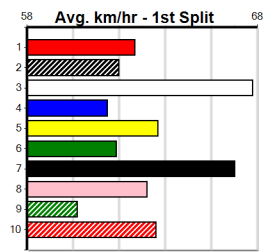

SPORTSBET HT5 (275+ RANK)

Distance: 435m, Race Type: Grade 5 Heat, Total Prizemoney: $1,530
1st: $1,000, 2nd: $320, 3rd: $160, 4th: $50

Watchdog Tips:

Bet:

Table with columns: Form Box, Wgt, Dist, Track, Date, Time, BON, Margin, 1st/2nd (Time), PIR, Checked, Comment, WR, Split 1, S/P, Grade

WARRIOR ETHAN [5]
BK Dog Jan-23
Sire: ASTON RUPEE Dam: DIAMOND BANNER
Owner(s): L Fulford
Trainer: Cindy Fulford (Maffra)
Winning Distances: < 300m (0) 300 - 399m (0) 400 - 499m (0) 500 - 599m (3) 600 - 699m (0) > 700m (0)
Winning Weights: 34.4(1) 34.5(1) 34.9(1)
Box History table

COLLINDA EXPRESS [5]
BK Dog May-22
Sire: ASTON DEE BEE Dam: AUDACIOUS BELL
Owner(s): S Tyler
Trainer: Stephanie Tyler (Boisdale)
Winning Distances: < 300m (0) 300 - 399m (0) 400 - 499m (3) 500 - 599m (0) 600 - 699m (0) > 700m (0)
Winning Weights: 32.0(1) 32.2(1) 32.9(1)
Box History table

PATH TO NIRVANA [5]
BK Dog Mar-22
Sire: MEPUNGA BLAZER Dam: MAHJONG WORLD
Owner(s): D Furey
Trainer: Donna Furey (Pearcedale)
Winning Distances: < 300m (0) 300 - 399m (3) 400 - 499m (0) 500 - 599m (0) 600 - 699m (0) > 700m (0)
Winning Weights: 31.5(1) 31.7(1) 32.0(1)
Box History table

SHAUN LEE ROSE [5]
BE Dog Dec-22
Sire: MAGICAL BALE Dam: SHANTELE ROSE
Owner(s): S Chignell
Trainer: Jeffrey Chignell (Rosedale)
Winning Distances: < 300m (0) 300 - 399m (1) 400 - 499m (2) 500 - 599m (0) 600 - 699m (0) > 700m (0)
Winning Weights: 33.2(1) 34.0(2)
Box History table

LET'S GO GEORGI (QLD)[5]
WBK Bitch Jun-21
Sire: FERNANDO BALE Dam: SWIFT DANCER
Owner(s): M Chapple
Trainer: Trevor Whitford (Willow Grove)
Winning Distances: < 300m (0) 300 - 399m (4) 400 - 499m (6) 500 - 599m (0) 600 - 699m (0) > 700m (0)
Winning Weights: 27.0(1) 27.1(2) 27.3(1) 27.5(1) 27.8(1) 27.9(1) 28.0(1) 28.2(1) 28.3(1)
Box History table

1

2

3

4

5