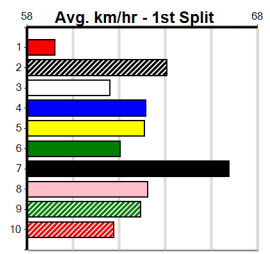

Sale
10
2:05PM
(VIC time)

SPORTSBET HT6 (275+ RANK)

Distance: 435m, Race Type: Grade 5 Heat, Total Prizemoney: $1,530
1st: $1,000, 2nd: $320, 3rd: $160, 4th: $50

Watchdog Tips: ☐ ☐ ☐ ☐ ☐ Bet:

DR. SPOKES [5]
BE Dog Jul-20 Sire: AUSSIE INFRARED Dam: MIRIAM
Owner(s): DOCTORS KENNELS (SYN), J McMahon, J Gill
Trainer: Kimberley McMahon (Giffard Wes)
Winning Distances: < 300m (0) 300 - 399m (1) 400 - 499m (5) 500 - 599m (3) 600 - 699m (0) > 700m (0)
Winning Weights: 30.0(1) 31.2(1) 32.3(1) 32.4(1) 33.2(2) 33.3(1) 34.4(1) 34.6(1)

Box	1st	2nd	3rd	4th	5th	6th	7th	8th
1	3	2	1	1	1	2		
2		3	4	4	4	4	1	1
3	1	3	1	1	1	1	1	
4	1	2	1	3	2		1	
5	1	3	1			1	1	
6	3	1		3	2	3	1	1
7	1	2	1	1	1	1	1	1
8				1	3	1	4	1

Prize Best Starts Trk/Dts APM: $34554.25, 24.60(1)-24/4/24, 83-9-13-11, 23-2-2-4, 1342

ARE YOU OKAY [5]
BK Dog Oct-22 Sire: ASTON RUPEE Dam: OKAWA EYE CANDY
Owner(s): P Elston
Trainer: Peter Elston (Sale)
Winning Distances: < 300m (0) 300 - 399m (1) 400 - 499m (2) 500 - 599m (0) 600 - 699m (0) > 700m (0)
Winning Weights: 33.2(1) 33.7(1) 33.9(1)

Box	1st	2nd	3rd	4th	5th	6th	7th	8th
1		2				1		
2		1	1		1			1
3	1	1						
4	1	1	1					1
5	1	1						
6	2		1					
7	2	1		1				1
8			1	1				1

Prize Best Starts Trk/Dts APM: $7730.00, 24.99(6)-4/9/24, 26-3-10-4, 10-1-3-1, 3566

DOCTOR MINTY [5]
F Bitch Mar-21 Sire: ASTON KIMETTO Dam: TANSY
Owner(s): J Gill
Trainer: Jennifer Gill (Darriman)
Winning Distances: < 300m (0) 300 - 399m (0) 400 - 499m (3) 500 - 599m (0) 600 - 699m (0) > 700m (0)
Winning Weights: 25.4(1) 25.9(1) 26.0(1)

Box	1st	2nd	3rd	4th	5th	6th	7th	8th
1	1	1		1				
2				1				
3	1	1	1					1
4		1	1					
5	1							1
6				1				
7	3	1	1	1				
8			1	2	2			1

Prize Best Starts Trk/Dts APM: $7890.63, 24.66(7)-27/10/24, 25-3-5-3, 20-3-3-2, 2414

WOODSIDE CRUISER [5]
BKW Bitch Dec-21 Sire: MY REDEEMER Dam: AVA'S DREAM
Owner(s): M Read
Trainer: Margaret Read (Woodside)
Winning Distances: < 300m (0) 300 - 399m (0) 400 - 499m (3) 500 - 599m (0) 600 - 699m (0) > 700m (0)
Winning Weights: 25.0(1) 25.2(1) 25.8(1)

Box	1st	2nd	3rd	4th	5th	6th	7th	8th
1	1	1	4	1	1			1
2		2			1	4	2	
3							2	1
4	1							1
5				1	2	1		
6	2		3	2		2	2	1
7				2				1
8			3		1			2

Prize Best Starts Trk/Dts APM: $7485.00, 24.71(6)-5/11/24, 46-3-3-10, 21-1-1-6, 2542

IRON TYSON [5]
BK Dog May-22 Sire: ZIPPING GARTH Dam: DREAMY EYES
Owner(s): Eye Candy (SYN), C Wilk, K Gorman
Trainer: Christian Wilk (Tanjil South)
Winning Distances: < 300m (0) 300 - 399m (1) 400 - 499m (4) 500 - 599m (0) 600 - 699m (0) > 700m (0)
Winning Weights: 31.1(1) 32.2(1) 32.4(2) 34.4(1)

Box	1st	2nd	3rd	4th	5th	6th	7th	8th
1	1	1	1	2	1	1	1	1
2		2	3	1				
3		1					1	1
4	1	1	1	1	1			
5				1	1			1
6	1	2		1				1
7	2	1				1	1	
8	1			2				

Prize Best Starts Trk/Dts APM: $9201.25, 24.69(7)-22/5/24, 37-5-4-4, 6-2-2-0, 3218