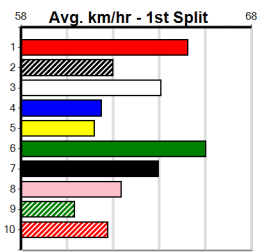

Sale

6

12:44PM

(VIC time)

SPORTSBET HT2 (275+ RANK)

Distance: 435m, Race Type: Grade 5 Heat, Total Prizemoney: $1,530
1st: $1,000, 2nd: $320, 3rd: $160, 4th: $50

Watchdog Tips:

Bet:

Form Box Wgt Dist Track Date Time BON Margin 1st/2nd (Time) PIR Checked Comment W/R Split 1 S/P Grade

1 SON OF GHOST [5]

BK Dog Feb-22 Sire: CATCH THE THIEF Dam: SUPREME OUTLAW
Owner(s): A Nuttall
Trainer: Adrian Nuttall (Woodside)
Winning Distances: < 300m (0) 300 - 399m (0) 400 - 499m (2) 500 - 599m (4) 600 - 699m (0) > 700m (0)
Winning Weights: 30.9(1) 31.1(4) 31.2(1)

Box	1st	2nd	3rd	4th	5th	6th	7th	8th
1	1	2	2				1	1
2	2	3				2		
3		1		2				
4	1	1				2	1	
5	1	1				1		
6		1	1		2	1		
7			1		2	1		2
8	1	1		1	1		2	

Last 3 wins NOT included above

1st	2nd	3rd	4th	5th	6th	7th	8th
1st (5) 30.9 515 SAP R6 17-Mar-24 29.82 29.41 8.50L WINDSOR GIRL (30.41) M/1111 . SW . 5.17 $4.40 X67H							
1st (2) 31.1 515 SAN R1 21-Mar-24 29.57 29.27 4.75L WINDSOR GIRL (29.89) Q/2111 . . . 5.12 $3.50 X67F							
1st (1) 31.2 525 MEP R6 03-Jul-24 30.19 29.83 1.5L FERNANDO GOMEZ (30.28) M/3211 . SW . 5.14 $7.10 5H							

Prize Best Starts Trk/Dts APM
$24070.00
24.65(6)-19/5/24
43-6-10-4
6-0-3-1
6335

2 BE A CHARACTER [5]

BE Dog Nov-20 Sire: BERNARDO Dam: ZIPPING TINA
Owner(s): G Mcmillan
Trainer: Elaine Wood (Nambrok)
Winning Distances: < 300m (0) 300 - 399m (3) 400 - 499m (1) 500 - 599m (1) 600 - 699m (0) > 700m (0)
Winning Weights: 29.2(1) 29.5(1) 30.1(1) 30.2(1) 30.5(1)

Box	1st	2nd	3rd	4th	5th	6th	7th	8th
1	1	1	2	1	1	1	1	1
2	1	1	2			2	3	1
3	1	1	1		1	1	3	1
4		3		3	2	3	3	1
5	1	1	1	3	2	3	2	1
6			2	1	1	1	5	
7	1	1	1	1	1	1	1	1
8	2	1	1	1	1	1	1	1

Last 3 wins NOT included above

1st	2nd	3rd	4th	5th	6th	7th	8th
1st (8) 30.1 395 TRA R9 28-Aug-23 22.28 22.25 5.50L DIVA MIKADO (22.63) Q/111 . SW . 3.74 $3.00 7							
1st (8) 30.2 395 TRA R9 13-Nov-23 22.44 22.39 1.75L HEAVY METAL (22.55) Q/122 . SW . 3.75 $3.10 T3-6							
1st (2) 30.5 435 SLE R7 24-Jul-24 24.93 24.44 1.75L VALVE BOUNCE (25.05) Q/322 . . . 5.45 $12.50 5							

Prize Best Starts Trk/Dts APM
$13160.63
24.68(5)-3/9/23
76-5-9-5
17-1-2-1
1246

3 GALLOPING SUZIE [5]

WBEBD Bitch May-21 Sire: MY REDEEMER Dam: IN ORBIT
Owner(s): I Dann
Trainer: Ian Dann (Korumburra)
Winning Distances: < 300m (0) 300 - 399m (3) 400 - 499m (3) 500 - 599m (0) 600 - 699m (0) > 700m (0)
Winning Weights: 23.2(1) 23.6(1) 24.0(1) 24.1(1) 24.3(1) 24.4(1)

Box	1st	2nd	3rd	4th	5th	6th	7th	8th
1	1	2	3	2	3			2
2		3	3		2			1
3	4	3	1					1
4		1	1	2		2		2
5		1	2					
6			2	3				2
7		4	3	1	3	1	1	1
8	1	1	3	1	2			2

Last 3 wins NOT included above

1st	2nd	3rd	4th	5th	6th	7th	8th
1st (3) 24.0 460 WGL R8 24-Feb-24 25.80 25.80 0.10L MILLS FOR THREE (25.80) M/222 . . . 6.56 $27.60 5							
1st (8) 24.4 460 WGL R8 30-Mar-24 25.97 25.97 2.00L GENIAL JED (26.10) M/111 . . . 6.51 $7.40 5							
1st (3) 24.3 400 WGL R11 18-Jun-24 22.90 22.54 0.25L SPICY PIPER (22.92) M/52 . . . 8.61 $10.30 5							

Prize Best Starts Trk/Dts APM
$21782.50
24.52(4)-14/4/24
73-6-15-16
6-0-1-3
2679