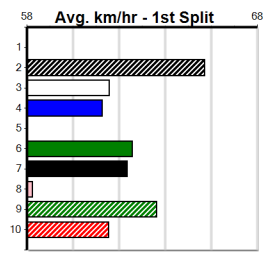

Sale
1
11:22AM
(VIC time)

VALE ALLAN FERGUSON (275+ RANK)

Distance: 435m, Race Type: Maiden, Total Prizemoney: $1,530
1st: $1,000, 2nd: $320, 3rd: $160, 4th: $50

Watchdog Tips: ☐ ☐ ☐ ☐ ☐ Bet: ☐

Form Box Wgt Dist Track Date Time BON Margin 1st/2nd (Time) PIR Checked Comment W/R Split 1 S/P Grade

1

SERRATUS [M]
BK Bitch Mar-22 Sire: ZAMBORA BROCKIE Dam: TEMPORALIS
Owner(s): TABB FAMILY (SYN), M Tabb, S Tabb, K Tabb
Winning Distances: < 300m (0) 300 - 399m (0) 400 - 499m (0) 500 - 599m (0) 600 - 699m (0) > 700m (0)
Winning Weights:
7th (2) 26.7 300 HVL R1 09-Feb-25 17.73 16.42 12.00 CANYA SPARKLE (16.90) M/5 4.04 $42.90 M
4th (5) 27.2 300 HVL R2 23-Feb-25 17.45 16.30 9.00L LIMITED TIME (16.84) M/2 4.04 $52.70 M

Trainer: Stephen Tabb (Lara)

Box History

Bx	1st	2nd	3rd	4th	5th	6th	7th	8th
1								
2								1
3								
4								
5				1				
6								
7								
8								

Prize Best $75.00 FSH
Starts 2-0-0-0
Trk/Dts 0-0-0-0
APM 75

Last 3 wins NOT included above

2

ROCK ON HARRY [M]
LTF Dog Nov-22 Sire: FERAL FRANKY Dam: LADY LOCH
Owner(s): M Clark
Winning Distances: < 300m (0) 300 - 399m (0) 400 - 499m (0) 500 - 599m (0) 600 - 699m (0) > 700m (0)
Winning Weights:
3rd (3) 36.9 400 WGL R1 27-Sep-24 22.99 22.64 1.00L LUMBY (22.93) M/42 8.61 $1.80 M
7th (1) 36.6 400 WGL R1 04-Oct-24 24.24 22.71 12.00 STEAL THE SHOW (23.43) M/22 V0 8.39 $1.50 M
ST (-) 36.3 400 WGL 06-Feb-25 22.76 0.01L Trial Cleared M/11 1of4 8.42 ST

Trainer: Matthew Clark (Briagolong)
ENG SAP 2025-02-24

Box History

Bx	1st	2nd	3rd	4th	5th	6th	7th	8th
1								1
2								
3			1					
4								
5								
6								
7								
8								

Prize Best $260.00 FSH
Starts 2-0-0-1
Trk/Dts 0-0-0-0
APM 104

Last 3 wins NOT included above

3

REDHOT MONEY [M]
WBK Bitch May-23 Sire: NEED MY MONEYNOW Dam: USAIN SPOLLY
Owner(s): S Spoljaric
Winning Distances: < 300m (0) 300 - 399m (0) 400 - 499m (0) 500 - 599m (0) 600 - 699m (0) > 700m (0)
Winning Weights:
2nd (1) 25.3 435 SLE R1 16-Feb-25 25.29 24.64 0.50L IGNATIUS ROSE (25.26) Q/111 5.28 $15.90 M
5th (7) 25.7 435 SLE R1 23-Feb-25 26.01 24.16 11.00L INDI BEAR (25.27) M/665 5.48 $9.80 M

Trainer: Steven Spoljaric (Bundalagwah)

Box History

Bx	1st	2nd	3rd	4th	5th	6th	7th	8th
1		1						
2								
3								
4								
5								
6								
7					1			
8								

Prize Best $520.00
Starts 25.29(1)-16/2/25
Starts 2-0-1-0
Trk/Dts 2-0-1-0
APM 520

Last 3 wins NOT included above

4

MINTER THRILL [M]
BD Bitch Jun-23 Sire: FERAL FRANKY Dam: JAZZY MINTER
Owner(s): MASH (SYN), R Reinke, S Reinke, M Reinke
Winning Distances: < 300m (0) 300 - 399m (0) 400 - 499m (0) 500 - 599m (0) 600 - 699m (0) > 700m (0)
Winning Weights:
3rd (4) 25.2 435 SLE R2 09-Feb-25 25.13 24.34 11.00 ZINGING HOT (24.40) M/222 5.22 $30.10 M
8th (5) 25.4 435 SLE R1 16-Feb-25 25.95 24.64 10.00L IGNATIUS ROSE (25.26) M/688 5.39 $5.00 M
3rd (2) 25.5 435 SLE R1 19-Feb-25 25.60 24.59 10.00 BELLS OF VICTORY (24.91) M/432 5.60 $3.80 M

Trainer: Robert Reinke (Johnsonville)

Box History

Bx	1st	2nd	3rd	4th	5th	6th	7th	8th
1								
2			1					
3								
4				1				
5								1
6								
7								
8								

Prize Best $420.00
Starts 25.13(4)-9/2/25
Starts 3-0-0-2
Trk/Dts 3-0-0-2
APM 420

Last 3 wins NOT included above