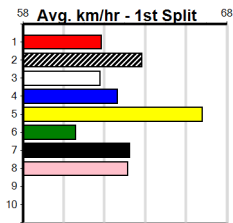

SPORTSBET SAME RACE MULTI (300+RA)

Distance: 300m, Race Type: Maiden, Total Prizemoney: $1,530
1st: $1,000, 2nd: $320, 3rd: $160, 4th: $50

1

11:26AM

(VIC time)

DAISY MARJEN (3) has had little luck to date and she is expected to make amends today.
CRANSBERG DASH (8) is better than his form indicates and he can settle on the speed. FRISCO
JOE (5) won't be too far away late.

Watchdog Tips: **3** **8** **5** **4** **Bet:** **Box Quinella 3,5,8 ($10 for 333.33%)**