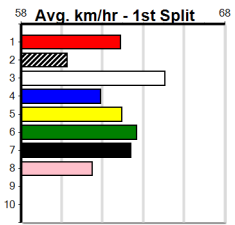

SPORTSBET GREEN TICKS (300+RANK)

Distance: 300m, Race Type: Grade 5, Total Prizemoney: \$1,530
1st: \$1,000, 2nd: \$320, 3rd: \$160, 4th: \$50

12

2:57PM

(VIC time)

FIRE ANT (5) is better than her past two and she will appreciate the drop in class. SASSY PANAMA (4) was a strong 17.15 winner here and she just needs a little luck in running. BE CHARMING (6) can how early pace at times