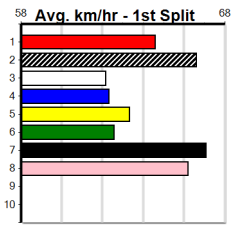

Healesville

PITSTOP MOWER REPAIRS (300+RANK)

Distance: 300m, Race Type: Grade 7, Total Prizemoney: $1,530
1st: $1,000, 2nd: $320, 3rd: $160, 4th: $50

4

12:23PM

(VIC time)

PUT IT TOGETHER (8) was ultra impressive when placed here last time and he can go one better today. MS DAISY MIKADO (2) has been far from disgraced in her past three and she can settle near the speed. HANNA'S AVATAR (6) has claims

Watchdog Tips:

8

2

6

5

Bet:

Win 8