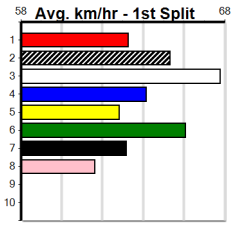

Healesville

GREYHOUND ADOPTION PROGRAM (300)

Distance: 350m, Race Type: Maiden, Total Prizemoney: \$1,530
1st: \$1,000, 2nd: \$320, 3rd: \$160, 4th: \$50

2

11:47AM

(VIC time)

SUPER SEALANT (5) showed improvement when placed here last time and he can go one better today. REIKO BENNY (6) has been placed in two of four and he will get a nice run into the race. PITKAMAHI (8) can run a cheeky race.