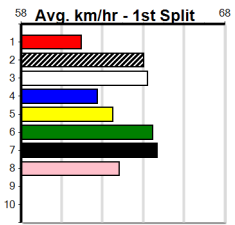

CENTRAL SCAFFOLDS (300+RANK)

Distance: 300m, Race Type: Grade 6, Total Prizemoney: $1,530
1st: $1,000, 2nd: $320, 3rd: $160, 4th: $50

9

2:02PM

(VIC time)

HIGHLAND SAL (6) has won two of her past three in impressive style and she can make every post a winner again. PEAKY AVENGER (7) is better than her form reads and she may be suited to straight track racing. RICOLINA PEARL (2) has claims

Watchdog Tips:

6

7

2

1

Bet:

Win 6