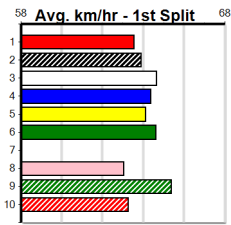

SPORTSBET SAME RACE MULTI

Distance: 400m, Race Type: Grade 6, Total Prizemoney: $2,925
1st: $1,950, 2nd: $600, 3rd: $300, 4th: $75

11

6:37PM
(VIC time)

Watchdog Tips: **0 0 0 0** Bet: **0**