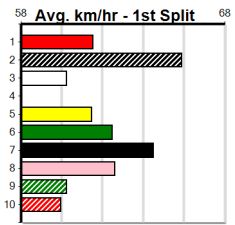

SPORTSBET EVERY DOG HAS ITS DAY

Distance: 460m, Race Type: Maiden, Total Prizemoney: $2,535
1st: $1,680, 2nd: $520, 3rd: $260, 4th: $75

3

3:57PM
(VIC time)

Watchdog Tips: **0 0 0 0** Bet: **0**