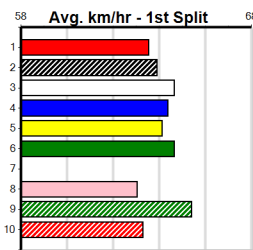

SPORTSBET SAME RACE MULTI

Distance: 400m, Race Type: Grade 6, Total Prizemoney: $2,925
1st: $1,950, 2nd: $600, 3rd: $300, 4th: $75

Watchdog Tips: ☐ ☐ ☐ ☐ ☐ **Bet:** ☐

1 CONROY PARK [6] Biks
BK Bitch Dec-22 Sire: ASTON DEE BEE Dam: HAPPY LASS
Owner(s): G Mitchell Trainer: Donna Knight (Talbot)
Winning Distances: < 300m (0) 300 - 399m (1) 400 - 499m (1) 500 - 599m (0) 600 - 699m (0) > 700m (0)
Winning Weights: 29.3(2)
4th (8) 29.4 410 HOR R4 17-Dec-24 23.90 23.14 3.75L EXPELLED (23.64) M/44 10.74 $6.70 RWH
6th (3) 29.4 525 MEP R9 01-Jan-25 31.01 29.85 13.00 POCKET MOUSE (30.17) S/8666 5.46 $3.90 X67
3rd (5) 29.6 460 GEL R7 07-Jan-25 26.15 25.93 3.25L PAW RIVAL (25.93) M/654 SW 6.80 $6.70 X67
5th (8) 29.2 450 SHP R9 11-Jan-25 26.10 25.44 9.50L IVORY NARWHAL (25.44) M/532 V0 6.94 $2.90 RW
ST (-) 29 400 GEL 11-Feb-25 22.80 5.50L Trial Cleared S/43 3of5 ST
3rd (8) 29.0 300 HVL R3 16-Feb-25 17.08 16.48 2.25L SILVERTREE BEN (16.94) Q/33 4.03 $2.30 X67
3rd (5) 28.9 390 WBL R3 20-Feb-25 22.52 22.13 2.50L BLOW TORCH (22.35) M/42 8.80 $6.30 X67
3rd (5) 29.0 410 HOR R5 25-Feb-25 23.74 22.99 11.00L DOONGALLA JESSIE (22.99) S/75 10.90 $10.60 RWH
Last 3 wins NOT included above
1st (8) 29.3 450 WBL R1 05-Sep-24 25.78 25.59 1.00L INFRA ROCK (25.84) M/111 6.81 $2.60 M
1st (3) 29.3 350 HVL R5 12-Dec-24 19.63 19.47 3.00L MS DAISY MIKADO (19.84) S/6 6.82 $1.50 7

Box History

Bx	1st	2nd	3rd	4th	5th	6th	7th	8th
1	1							
2		1						
3	1			1		1		
4								
5		1	3		1			
6								1
7		1				1		
8	1		1	1	1			

Prize	$7080.00
Best	22.65(1)-9/12/24
Starts	17-2-4-4
Trk/Dts	2-0-1-0
APM	3417

2 SPECIAL PLAYERS [6]
BEBD Bitch Jan-23 Sire: TOMMY SHELBY Dam: SHE CAN EXCITE
Owner(s): C Capuano Trainer: Clint Capuano (Anakie)
Winning Distances: < 300m (0) 300 - 399m (0) 400 - 499m (2) 500 - 599m (0) 600 - 699m (0) > 700m (0)
Winning Weights: 24.8(1) 25.1(1)
1st (7) 24.8 450 WBL R7 13-Jan-25 25.79 25.57 1.5L WHIPPING ALONG (25.88) M/222 6.66 $3.40 X67
3rd (8) 25.3 450 BAL R6 20-Jan-25 25.76 25.32 6.50L ZIPPING KERR (25.33) Q/122 6.64 $10.80 SH
4th (3) 25.0 400 GEL R4 24-Jan-25 23.05 22.24 9.00L ANGRY CHIEF (22.44) M/34 8.55 $49.70 X67
2nd (7) 25.0 400 GEL R11 28-Jan-25 22.93 22.32 3.75L BLAZING RIOT (22.68) M/22 8.53 $5.20 6G
2= (6) 25.1 390 BAL R10 03-Feb-25 22.65 22.23 6.00L CANDY STRIDE (22.23) M/64 8.93 $3.60 T3-6
4th (8) 24.9 390 WBL R2 06-Feb-25 22.50 21.86 2.50L BRIELLE (22.34) M/44 8.87 $7.50 X67
5th (8) 25.1 390 BAL R2 21-Feb-25 22.78 21.63 3.25L TINKER LEE (22.56) M/33 8.70 $6.70 X67
5th (8) 25.3 390 BAL R14 04-Mar-25 22.59 21.92 9.50L DEMOLISH (21.95) M/65 SW 8.83 $12.20 6G
Last 3 wins NOT included above
1st (7) 25.1 400 GEL R2 31-Dec-24 22.76 22.76 5.00L MANDOLIN WIND (23.11) M/11 8.42 $2.70 M

Box History

Bx	1st	2nd	3rd	4th	5th	6th	7th	8th
1			1					
2		1						
3				1		1		1
4								
5				2		1		
6		1						
7	2	1			1	1		
8			2	1	2			

Prize	$3935.00
Best	22.76(7)-31/12/24
Starts	19-2-3-3
Trk/Dts	8-1-1-1
APM	2631