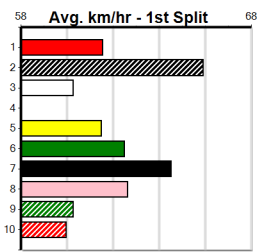

SPORTSBET EVERY DOG HAS ITS DAY

Distance: 460m, Race Type: Maiden, Total Prizemoney: $2,535
1st: $1,680, 2nd: $520, 3rd: $260, 4th: $75

Watchdog Tips:

Bet:

Form Box	Wgt	Dist	Track	Date	Time	BON	Margin	1st/2nd (Time)	PIR	Checked	Comment	WR	Split 1	S/P	Grade

1

SPICE ROAD [M]

BD Dog Oct-22 Sire: FERAL FRANKY Dam: NORDEGREN Trainer: Jayden Cassar (Brookfield)

Owner(s): B Wilson
Winning Distances: < 300m (0) 300 - 399m (0) 400 - 499m (0) 500 - 599m (0) 600 - 699m (0) > 700m (0)

Winning Weights:

4th (7)	36.7	460	GEL	R6	21-Jan-25	26.64	25.92	8.50L PHOENIX AMELIA (26.07)	S/484	6.77	$10.10	M
3rd (3)	37.3	450	BAL	R1	27-Jan-25	26.65	25.74	3.00L PAW XABIA (26.44)	M/653	7.05	$2.70	T3-M
2nd (6)	36.9	450	BAL	R3	03-Feb-25	25.88	25.84	0.75L MINI BREW (25.84)	M/322	6.91	$4.10	T3-M
2nd (8)	36.6	425	BEN	R2	07-Feb-25	24.45	24.00	1.00L JOOPER (24.38)	M/543	6.82	$2.70	M
4th (6)	36.5	525	MEP	R1	12-Feb-25	31.13	29.86	8.00L WYONG JAMESON (30.59)	M/3554	5.29	$7.90	M
3rd (8)	36.4	525	MEP	R1	19-Feb-25	30.56	29.58	8.00L JUST GOT PAID (30.03)	M/3333	5.32	$12.40	M
4th (7)	36.5	525	MEP	R2	26-Feb-25	31.11	29.89	10.00 TOMMY SPARKLE (30.42)	M/4444	5.28	$13.90	M
2nd (2)	36.2	525	MEP	R1	05-Mar-25	30.97	30.09	3.5L SEEK TO CLAIM (30.73)	M/3322	5.39	$3.50	M

Last 3 wins NOT included above

Bx	1st	2nd	3rd	4th	5th	6th	7th	8th
1		1						
2								
3			1					
4								
5								
6		1		1				
7				2				
8		1	1					

Prize Best	$2045.00
Starts	26.64(7)-21/1/25
Trk/Dts	9-0-3-3
APM	1-0-0-0
	1907

2

JAYDEN [M] Biks

BE Dog Dec-22 Sire: FERAL FRANKY Dam: SEVILLA Trainer: Jason Formosa (Heathcote)

Owner(s): MINNEHINES (SYN), K Minne, M Hines
Winning Distances: < 300m (0) 300 - 399m (0) 400 - 499m (0) 500 - 599m (0) 600 - 699m (0) > 700m (0)

Winning Weights:

8th (1)	32.3	400	WGL	R1	06-Dec-24	23.96	22.44	15.00 PRECINCT (22.98)	M/33	8.48	$5.60	M
ST (-)	31.2	425	BEN		28-Feb-25	24.21		0.50L Trial Not Cleared	Q/22	6.73		ST
ST (-)	31.4	425	BEN		05-Mar-25	24.01		12.00 Trial Cleared	M/11	6.66		ST

Last 3 wins NOT included above

Bx	1st	2nd	3rd	4th	5th	6th	7th	8th
1								1
2								
3								
4								
5								
6								
7								
8								

Prize Best	$0.00
Starts	FSH
Trk/Dts	1-0-0-0
APM	0-0-0-0
	0

3

LAST SPLASH [M]

BKW Dog Jul-23 Sire: AUSSIE INFRARED Dam: EASY CHOICE Trainer: Joyce Condon (Devon Meadows)

Owner(s): DARREN AND MICHAEL PULEIO (SYN), D Puleio, M Puleio
Winning Distances: < 300m (0) 300 - 399m (0) 400 - 499m (0) 500 - 599m (0) 600 - 699m (0) > 700m (0)

Winning Weights:

3rd (7)	32.9	435	SLE	R3	28-Feb-25	25.38	24.16	4.25L DR. GABRIELLA (25.09)	M/733	5.57	$2.50	M
5th (7)	32.7	450	BAL	R5	04-Mar-25	26.07	24.92	7.50L SUPER SEAPLANE (25.55)	M/445	6.77	$16.10	M

Last 3 wins NOT included above

Bx	1st	2nd	3rd	4th	5th	6th	7th	8th
1								
2								
3								
4								
5								
6								
7			1		1			
8								

Prize Best	$260.00
Starts	FSH
Trk/Dts	2-0-0-1
APM	0-0-0-0
	260