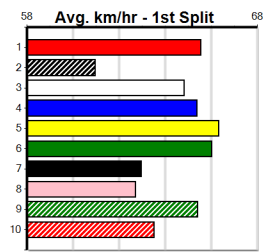

MME SLAT GATES

Distance: 400m, Race Type: Mixed 6/7, Total Prizemoney: $2,925
1st: $1,950, 2nd: $600, 3rd: $300, 4th: $75

Watchdog Tips:

Bet:

Form Box	Wgt	Dist	Track	Date	Time	BON	Margin	1st/2nd (Time)	PIR	Checked	Comment	WR	Split 1	S/P	Grade

1

NIRRANDA GRACIE [6]
BD Bitch Jan-22 Sire: KINLOCH BRAE Dam: JUST LOVIN' IT
Owner(s): A Rippon Trainer: Ashley Mcdowall (Nullawarre)
Winning Distances: < 300m (0) 300 - 399m (1) 400 - 499m (1) 500 - 599m (0) 600 - 699m (0) > 700m (0)
Winning Weights: 27.8(1) 28.7(1)

5th (6)	28.4	450	WBL	R2	19-Dec-24	26.06	24.81	10.00 PAW FARINA (25.40)	M/565				6.80	$38.10	M
7th (2)	28.4	450	WBL	R1	23-Dec-24	26.79	25.79	7.50L PAW MAUD (26.28)	S/577				6.94	$4.60	M
1st (3)	27.8	450	WBL	R1	02-Jan-25	26.00	25.45	1.5L BLUE BENZ (26.10)	Q/111				6.69	$5.10	M
3rd (6)	27.6	450	WBL	R7	07-Jan-25	26.12	25.35	12.00 ASTON DARWIN (25.35)	M/553				6.80	$5.20	X67
7th (2)	28.1	450	WBL	R5	30-Jan-25	26.00	25.23	8.00L FEROCIOUS CANARY (25.47)	M/334				6.75	$40.10	X67
8th (2)	28.6	450	WBL	R9	13-Feb-25	26.35	25.19	12.00 BLUE MOON MARIE (25.57)	M/568				6.80	$64.50	X67
1st (4)	28.7	390	WBL	R9	24-Feb-25	22.65	22.18	0.50L MANA'S WAY (22.68)	M/32				8.75	$2.10	X67
2nd (1)	28.4	400	GEL	R10	04-Mar-25	22.94	22.60	1.75L JACK'S ELATION (22.82)	M/22				8.60	$3.10	6G

Last 3 wins NOT included above

Bx	1st	2nd	3rd	4th	5th	6th	7th	8th
1								
2								
3	1							
4	1							
5								
6								
7		1						
8		1						1

Prize Best	$3405.00
Starts	22.94(1)-4/3/25
Trk/Dts	20-2-3-2
APM	3-0-2-0
	2403

2

GUNAI NUGGET [7]
BK Dog Jun-23 Sire: ASTON RUPEE Dam: GUNAI REBEL
Owner(s): J Martin Trainer: John Barbara (Exford)
Winning Distances: < 300m (0) 300 - 399m (0) 400 - 499m (1) 500 - 599m (0) 600 - 699m (0) > 700m (0)
Winning Weights: 31.9(1)

7th (7)	31.9	390	BAL	R1	21-Feb-25	23.02	21.63	11.00 MISPLACED (22.29)	S/75				8.86	$4.00	M
6th (3)	31.9	390	BAL	R1	26-Feb-25	23.45	21.92	17.00 BRACE FOR KAOS (22.28)	M/76				8.87	$9.00	M
1st (8)	31.9	400	GEL	R2	04-Mar-25	22.87	22.60	7.00L HOW DELIGHTFUL (23.33)	S/11				8.54	$2.10	M

Last 3 wins NOT included above

Bx	1st	2nd	3rd	4th	5th	6th	7th	8th
1								
2								
3								
4								
5								
6								
7							1	
8	1							

Prize Best	$1000.00
Starts	22.87(8)-4/3/25
Trk/Dts	3-1-0-0
APM	1-1-0-0
	1000