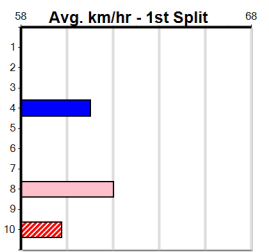

# 13 RACES TODAY

Distance: 400m, Race Type: Maiden, Total Prizemoney: \$2,535  
1st: \$1,680, 2nd: \$520, 3rd: \$260, 4th: \$75

Watchdog Tips:      Bet:

Form Box	Wgt	Dist	Track	Date	Time	BON	Margin	1st/2nd (Time)	PIR	Checked	Comment	WR	Split 1	S/P	Grade
----------	-----	------	-------	------	------	-----	--------	----------------	-----	---------	---------	----	---------	-----	-------