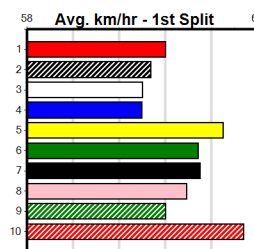

NP ELECTRICAL

Distance: 460m, Race Type: Grade 5, Total Prizemoney: $2,925
1st: $1,950, 2nd: $600, 3rd: $300, 4th: $75

Watchdog Tips:

Bet:

Form	Box	Wgt	Dist	Track	Date	Time	BON	Margin	1st/2nd (Time)	PIR	Checked	Comment	WR	Split 1	S/P	Grade

BIG BOY COOPER [5]
BK Dog Jul-22 **Sire: SH AVATAR** **Dam: FAIRYTALE WISH**
Owner(s): C Capuano **Trainer: Clint Capuano (Anakie)**
Winning Distances: < 300m (0) 300 - 399m (0) 400 - 499m (3) 500 - 599m (0) 600 - 699m (0) > 700m (0)
Winning Weights: 30.7(1) 31.1(1) 31.3(1)

6th (7)	30.7	460	GEL	R7	24-Jan-25	26.37	25.61	9.50L	REIKO TEDESCO (25.73)	Q/685				6.83	$23.10	X67
2nd (8)	31.2	450	WBL	R8	10-Feb-25	26.00	25.82	0.50L	BUILT FOR GLORY (25.97)	M/873		VO		7.00	$3.10	6G
5th (4)	31.0	450	WBL	R9	13-Feb-25	25.87	25.19	4.50L	BLUE MOON MARIE (25.57)	M/677				6.84	$27.90	X67
2nd (8)	31.2	450	WBL	R7	17-Feb-25	25.84	25.64	3.00L	PAW XABIA (25.64)	M/443				6.77	$3.30	X67
6th (2)	31.4	450	BAL	R7	21-Feb-25	26.21	24.89	11.00L	PAW VERITY (25.48)	Q/465				6.76	$7.10	X67
3rd (3)	31.6	410	HOR	R9	25-Feb-25	23.57	22.99	2.75L	CANYA JUMP (23.38)	M/65				10.79	$21.20	X67
1st (1)	31.3	410	HOR	R10	28-Feb-25	23.33	22.89	2.75L	OH SO BREE (23.51)	Q/22				10.48	$2.70	6G
3rd (6)	31.2	450	BAL	R12	05-Mar-25	25.76	25.16	3.00L	ARANDT ABOUT (25.55)	M/544		VO		6.77	$7.70	5

Last 3 wins NOT included above

1st (7)	31.1	400	GEL	R1	13-Aug-24	23.11	22.63	3.00L	MR. PERSONALITY (23.32)	M/43				8.71	$1.80	M
1st (6)	30.7	400	GEL	R3	03-Sep-24	22.86	22.31	0.75L	DUSTY ALICE (22.91)	M/33				8.59	$7.40	7

Box History

Bx	1st	2nd	3rd	4th	5th	6th	7th	8th
1	1	2	1	1	1			
2		1	1		2			1
3			1	1			1	
4					1			
5			1	2				
6	1	3	1	1	1			
7	1	1	1	1	1			
8		2	1	1	1	1		

Prize Best Starts Trk/Dts APM

Prize	$9225.00
Best Starts	26.21(6)-31/12/24
Trk/Dts	33-3-9-4
APM	7-0-2-0 5355

MAV REIKO [5]
BK Dog Mar-23 **Sire: SHIMA SHINE** **Dam: REIKO ROCKETTA**
Owner(s): J Fry **Trainer: John Barbara (Exford)**
Winning Distances: < 300m (0) 300 - 399m (0) 400 - 499m (3) 500 - 599m (1) 600 - 699m (0) > 700m (0)
Winning Weights: 32.3(1) 32.9(1) 33.1(1) 33.4(1)

7th (7)	32.5	525	MEP	R7	01-Jan-25	31.38	29.85	13.00L	RUSSIAN RACCOON (30.49)	M/5777				5.26	$7.60	5
5th (7)	32.5	525	MEP	R5	08-Jan-25	30.69	29.63	12.00L	MY HUMMINGBIRD (29.90)	M/5554				5.16	$11.90	5
2nd (1)	32.6	460	GEL	R7	17-Jan-25	25.93	25.75	1.75L	PAW OLLIE (25.82)	M/222				6.66	$2.80	5
2nd (8)	33.2	525	MEP	R7	22-Jan-25	30.28	29.86	0.50L	UNDERWAY (30.24)	M/1111				5.22	$11.60	5
6th (4)	33.4	525	MEP	R5	29-Jan-25	30.96	30.07	12.00L	ASTON ZINGARA (30.14)	S/7666				5.28	$14.30	5
4th (4)	34.3	450	BAL	R13	12-Feb-25	25.76	25.25	7.50L	BELLE EXTRA (25.26)	M/444		SW		6.75	$1.80	5
5th (2)	33.8	525	MEP	R3	19-Feb-25	30.83	29.58	9.00L	REUBEN HILL (30.21)	M/4555				5.31	$3.60	5
1st (3)	33.4	525	MEP	R10	05-Mar-25	30.58	30.09	0.50L	LUPINI MONELLI (30.61)	S/3532				5.24	$4.20	5

Last 3 wins NOT included above

1st (7)	32.3	400	GEL	R1	06-Dec-24	22.50	22.31	3.00L	PRISTINE (22.71)	M/22		SW		8.62	$6.60	MF
1st (2)	32.9	450	BAL	R6	13-Dec-24	25.39	25.26	1.75L	ASTON HANSON (25.50)	M/222				6.77	$2.40	7
1st (7)	33.1	460	GEL	R8	24-Dec-24	26.18	26.05	3.25L	BLACK EMU (26.39)	M/511		SW		6.68	$1.90	6G