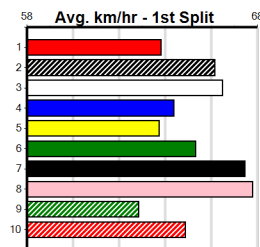

# MELBOURNE CONTAINER PARK

Distance: 460m, Race Type: Mixed 4/5, Total Prizemoney: \$3,360  
1st: \$2,250, 2nd: \$690, 3rd: \$345, 4th: \$75

Watchdog Tips:

Bet:

Form Box	Wgt	Dist	Track	Date	Time	BON	Margin	1st/2nd (Time)	PIR	Checked	Comment	WR	Split 1	S/P	Grade
----------	-----	------	-------	------	------	-----	--------	----------------	-----	---------	---------	----	---------	-----	-------