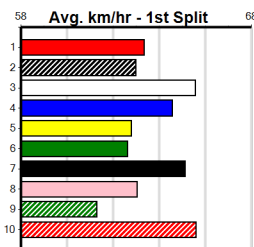

RSN GREY AREAS - WEDNESDAY & FRIDAY

Distance: 460m, Race Type: Mixed 6/7, Total Prizemoney: $2,925
1st: $1,950, 2nd: $600, 3rd: $300, 4th: $75

Watchdog Tips: [ ] [ ] [ ] [ ] Bet: [ ]

Form Box Wgt Dist Track Date Time BON Margin 1st/2nd (Time) PIR Checked Comment W/R Split 1 S/P Grade

HE'S ALL THAT [6]
BD Dog Jan-23 Sire: ASTON DEE BEE Dam: UPTOWN TRIXIE
Owner(s): J Hopper
Trainer: Julie-anne Hopper (Werribee)
Box History table and Prize Best Starts Trk/Dts APM summary.

DOONGALLA FLASH [7]
BE Dog Apr-23 Sire: BERNARDO Dam: MISS YOU EMMA
Owner(s): P Onley
Trainer: Correy Grenfell (Anakie)
Box History table and Prize Best Starts Trk/Dts APM summary.

DUBROW [7]
F Dog Jun-23 Sire: KOBLENZ Dam: FORREST ELBOW
Owner(s): J Barbara
Trainer: John Barbara (Exford)
Box History table and Prize Best Starts Trk/Dts APM summary.

KURNAI BOLT [7]
BK Dog Jun-23 Sire: ASTON RUPEE Dam: GUNAI REBEL
Owner(s): J Martin
Trainer: Andrea Chapple (Exford)
Box History table and Prize Best Starts Trk/Dts APM summary.

GUNAI CYCLONE [6]
BK Dog Apr-23 Sire: SHIMA SHINE Dam: GUNAI GOSSIP
Owner(s): J Martin
Trainer: Andrea Chapple (Exford)
Box History table and Prize Best Starts Trk/Dts APM summary.

1

2

3

4

5