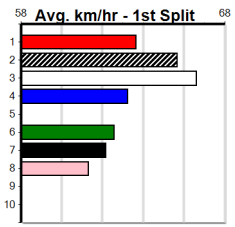

BEACHSIDE SECURITY

Distance: 460m, Race Type: Grade 5 T3, Total Prizemoney: $1,530
1st: $1,000, 2nd: $320, 3rd: $160, 4th: $50

8

4:54PM

(VIC time)

Watchdog Tips:

0 0 0 0

Bet:

Form	Box	Weight	Dist	Track	Date	Time	BON	Margin	1st/2nd (Time)	PIR	Checked	Comment	W/R	Split 1	S/P	Grade

1 I'M WHAT'S NEXT [5]

BK	D	Nov-22	EXPLOSIVE BOY	COCO NOVA
Trainer: Chris Darmanin (Kurunjang)				
5th (2)	32.9	400	GEL R11 17-Jan-25	23.26 22.51 7.50LHOT SAKI (22.76) M/66 . . SW . 8.70 $1.60 5
2nd (2)	32.6	460	GEL R8 28-Jan-25	26.12 25.81 4.50LIF HE COULD (25.81) Q/422 . . . . 6.56 $1.70 5
4th (3)	33.2	460	GEL R3 07-Feb-25	26.13 25.68 3.75LGAPING MARGIN (25.86) M/444 . . . . 6.73 $5.50 5
8th (3)	33.2	525	MEP R8 26-Feb-25	30.73 29.89 13.00LMLTON CRANBERRY (29.89) M/7777 . . . . 5.34 $14.30 5

Owner(s): L Edgerton

Winning Boxes

1	2	3	4	5	6	7	8
				2	1	1	1
Prize	$13,097.86						
Best	26.12						
Starts	20-5-4-2						
Trk/Dst	2-0-1-0						
APM	$4698						

2 KING LITTERBUG [5]

BK	D	Feb-23	BEAST UNLEASHED	SUMMER LOVIN'
Trainer: David Plumridge (Scoresby)				
1st (6)	31.7	460	WGL R7 30-Jan-25	26.16 25.84 5.50LGENERAL SHADOW (26.52) M/111 . . . . 6.52 $2.90 T3-RW
4th (4)	31.5	460	WGL R8 06-Feb-25	26.51 26.07 6.50LPEACOCK (26.07) S/744 . . . . 6.75 $18.10 5
5th (4)	31.3	460	GEL R8 11-Feb-25	26.42 25.94 7.00LBOROUGH BANKER (25.96) M/212 . . . . 6.61 $9.50 5
3rd (4)	31.5	460	GEL R8 25-Feb-25	26.47 26.18 2.50LBLIND AMBITION (26.31) Q/222 . . . . 6.68 $15.60 T3-5

Owner(s): D Plumridge

Winning Boxes

1	2	3	4	5	6	7	8
		1			1		1
Prize	$6,475.00						
Best	26.42						
Starts	21-3-5-1						
Trk/Dst	2-0-0-1						
APM	$3780						

3 BARKLY STREET [5]

WBK	D	Jan-23	HOUDINI BOY	RING A DRAGON
Trainer: Bethany Garrick (Devon Meadows)				
2nd (1)	30.4	350	HVL R9 18-Feb-25	19.62 19.52 0.25LBULLSEYE BOB (19.61) M/6 . . . . 6.66 $10.90 6G
1st (7)	30.4	350	HVL R7 21-Feb-25	19.38 19.18 4.75LWHITE IVERSON (19.70) M/3 . . SW . 6.67 $1.80 T3-RW
8th (5)	30.9	350	HVL R7 25-Feb-25	20.04 19.21 7.00LBIG STACKS (19.57) M/5 . . . . 6.71 $3.30 6G
7th (7)	30.6	350	HVL R5 02-Mar-25	19.82 19.23 8.50LCATCH SOME RAYS (19.23) M/7 . . . . 6.65 $15.40 5

Owner(s): B Symons

Winning Boxes

1	2	3	4	5	6	7	8
1		1				1	
Prize	$4,830.00						
Best	FSTD						
Starts	21-3-2-1						
Trk/Dst	0-0-0-0						
APM	$3085						

4 HARRY HOTCAKES [5]

F	D	Feb-21	BARCIA BALE	SILVER CUPCAKE
Trainer: Marcus Lloyd (Balliang)				
4th (7)	31.3	400	GEL R13 28-Jan-25	23.37 22.32 4.00LLITTLE TIGER (23.09) M/44 . . . . 8.75 $15.10 5
3rd (1)	31.6	450	WBL R8 03-Feb-25	26.19 25.72 6.50LBRINDLE BEC (25.76) M/422 . . . . 6.77 $5.90 5
5th (3)	31.7	460	GEL R6 15-Feb-25	27.22 26.17 13.00LLITTLE TIGER (26.38) M/555 . . . . 7.03 $20.70 5
5th (8)	32.1	450	BAL R6 24-Feb-25	26.07 25.45 9.00LBEEN GIFTED (25.45) M/446 . . W 6.71 $30.40 T3-RW

Owner(s): D Burnett

Winning Boxes

1	2	3	4	5	6	7	8
	2	1					1
Prize	$9,935.00						
Best	26.34						
Starts	74-4-11-9						
Trk/Dst	8-0-0-0						
APM	$1136						

5 *** VACANT BOX ***

Trainer:
Owner(s):

Winning Boxes

1	2	3	4	5	6	7	8
Prize							
Best							
Starts							
Trk/Dst							
APM