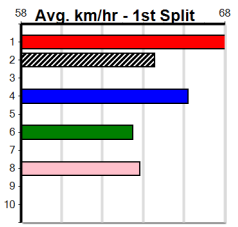

Geelong

NP ELECTRICAL (1-3 WINS)

Distance: 400m, Race Type: Tier 3 - Restricted Win, Total Prizemoney: $1,530
1st: $1,000, 2nd: $320, 3rd: $160, 4th: $50

3

3:24PM

(VIC time)

Watchdog Tips:

0 0 0 0

Bet:

Form	Box	Weight	Dist	Track	Date	Time	BON	Margin	1st/2nd (Time)	PIR	Checked	Comment	W/R	Split 1	S/P	Grade

1 LIMITED TIME [6]																	Winning Boxes								
BK	D	Jun-23 BARCIA BALE				CAROLINE												1	2	3	4	5	6	7	8
Trainer: David Condon (Devon Meadows)																	Prize Best $3,630.00								
6th (5) 33.3 450 SHP R3 10-Feb-25 26.33 24.99 6.50LOGISTICAL (25.88) M/216 . . . 6.70 $6.50 MH																	FSH								
1st (8) 33.5 300 HVL R2 23-Feb-25 16.84 16.30 1.00LSWEET RETURN (16.89) M/1 . SW . 3.99 $1.90 M																	Starts 3-2-0-0								
1st (1) 33.4 350 HVL R2 02-Mar-25 19.63 19.23 0.75LJOE THE GOOSE (19.66) M/2 . . . 6.58 $3.00 X67																	Trk/Dst 0-0-0-0								
Owner(s): K Osborne																	APM $3630								

2 WHERE'S NASSIF [6]																	Winning Boxes								
F	B	Jun-23 KOBLENZ				FORREST ELBOW												1	2	3	4	5	6	7	8
Trainer: Andrea Chapple (Exford)																	Prize Best $2,680.00								
1st (6) 27.2 400 GEL R2 17-Jan-25 22.75 22.51 1.25LRACCOON RIOT (22.83) Q/11 . . . 8.41 $6.00 M																	22.75								
7th (2) 27.6 400 GEL R4 24-Jan-25 23.68 22.24 18.00LANGRY CHIEF (22.44) M/77 . V0 . 8.87 $10.90 X67																	Starts 4-2-0-0								
8th (5) 28.0 400 GEL R10 07-Feb-25 23.30 22.49 6.50LRHYTHM TO SPARE (22.84) Q/88 . . . 8.91 $5.70 X67																	Trk/Dst 4-2-0-0								
1st (2) 27.6 400 GEL R3 25-Feb-25 23.00 22.83 6.50LEAT LESS JUNK (23.45) M/11 . SW . 8.61 $1.30 T3-7																	APM $2344								
Owner(s): J Barbara																									

3 *** VACANT BOX ***																	Winning Boxes							
Trainer:																								
Owner(s):																								

4 ULTIMO [6]																	Winning Boxes								
BD	D	Jan-23 FERAL FRANKY				PHANTOM MIME												1	2	3	4	5	6	7	8
Trainer: Kathleen Boyle (Lethbridge)																	Prize Best $3,055.00								
4th (7) 34.8 390 WBL R9 19-Dec-24 22.48 21.82 8.50LGINA RHODE (21.89) S/75 . . . 8.90 $2.20 X67																	22.66								
8th (5) 35.0 400 GEL R10 27-Dec-24 23.67 22.48 14.00LEVIATHAN (22.73) M/58 . . . 8.74 $4.10 X67																	Starts 6-2-0-1								
1st (3) 34.0 400 GEL R9 28-Jan-25 22.96 22.32 0.50LBLOODLINE (22.98) Q/11 . . . 8.40 $8.30 7																	Trk/Dst 4-1-0-1								
7th (3) 34.8 400 GEL R9 14-Feb-25 23.41 22.21 14.00HEAVY HAULAGE (22.49) M/78 23.41 . . . 8.87 $6.10 X67																	APM $2033								
Owner(s): K Boyle																									

5 *** VACANT BOX ***																	Winning Boxes							
Trainer:																								
Owner(s):																								

6 SUPER SORT [5]																	Winning Boxes								
F	B	Jan-22 SUPERIOR PANAMA				IT'S A SORT												1	2	3	4	5	6	7	8
Trainer: Anita Gibbons (Lara)																	Prize Best $5,075.00								
8th (4) 25.7 400 WGL R12 10-Dec-24 23.44 22.39 11.00LSKY HIGH DREAMS (22.70) M/88 . . . 9.02 $52.90 5																	23.55								
7th (8) 26.3 390 WBL R13 23-Dec-24 23.66 22.21 12.00LSQUIGGLY PAPA (22.86) M/56 . . . 9.14 $5.50 5																	Starts 41-3-2-3								
6th (6) 25.4 390 WBL R13 17-Feb-25 22.90 22.12 7.00LSIR BINGO (22.44) M/76 22.90 . . . 8.93 $36.90 5																	Trk/Dst 4-0-0-0								
6th (6) 25.6 390 WBL R13 24-Feb-25 23.17 22.18 4.50LCHASING JIMMY (22.86) M/65 . . . 9.04 $9.40 5																	APM $831								
Owner(s): G Black																									

7 *** VACANT BOX ***																	Winning Boxes							
Trainer:																								
Owner(s):