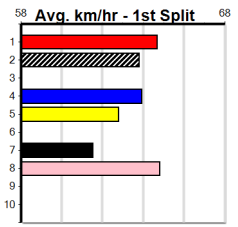

SPORTSBET SET A DEPOSIT LIMIT

Distance: 400m, Race Type: Tier 3 - Grade 6, Total Prizemoney: $1,530
1st: $1,000, 2nd: $320, 3rd: $160, 4th: $50

4

3:39PM

(VIC time)

Watchdog Tips: 0 0 0 0 Bet:

Form	Box	Weight	Dist	Track	Date	Time	BON	Margin	1st/2nd (Time)	PIR	Checked	Comment	W/R	Split 1	S/P	Grade

1 PAW VALENTINA (NSW)[6]
DKBD B Mar-23 **FERNANDO BALE** **MCKEON BALE**
Trainer: Tammy Kennedy-harris (Devon Meadows)
2nd (7) 23.9 390 WBL R1 03-Feb-25 22.78 22.16 3.75LISINBAYEVA (22.52) M/32 . . . . 8.96 $1.70 M
1st (2) 24.3 390 WBL R1 10-Feb-25 22.51 22.04 0.75LPAW RAZOR (22.55) M/21 . . . SW 8.71 $2.00 M
1st (5) 24.2 390 WBL R5 17-Feb-25 22.47 22.12 1.25LMAURITIAN NITRO (22.55) Q/22 . . . . 8.67 $3.00 7
4th (1) 24.4 400 GEL R9 01-Mar-25 23.08 22.55 6.50LNO GOOD (22.66) M/33 . . . . 8.55 $13.20 6G

Winning Boxes							
1	2	3	4	5	6	7	8
1				1			
Prize Best				$3,345.00			
Starts				12-2-3-1			
Trk/Dst				2-0-0-1			
APM				$2970			

Owner(s): L Harris

2 BOO BOO GIBLET [6]
BK D Apr-23 **BERNARDO** **THANK YOU JILL**
Trainer: Daniel Gibbons (Avalon)
6th (4) 32.6 400 GEL R1 30-Nov-24 23.24 22.48 7.50LCERULEAN POPPY (22.74) S/56 . . . . 8.70 $33.80 7
1st (8) 32.6 425 BEN R4 18-Dec-24 24.69 24.15 1.00SELL YOUR SOUL (24.75) M/111 . . . . 6.64 $2.20 T3-7
7th (4) 33.1 450 BAL R13 24-Dec-24 26.26 25.09 7.50CHARLI MARLEY (25.75) M/356 . . . . 6.69 $11.10 T3-6
6th (7) 33.5 400 GEL R9 01-Mar-25 23.32 22.55 9.50LNO GOOD (22.66) M/45 . . . . 8.55 $17.80 6G

Winning Boxes							
1	2	3	4	5	6	7	8
				1			1
Prize Best				$2,680.00			
Starts				7-2-0-0			
Trk/Dst				2-0-0-0			
APM				$1608			

Owner(s): D Gibbons

3 *** VACANT BOX ***
Trainer:
Owner(s):

4 MANDOLIN WIND [6]
BK B Feb-23 **ASTON FASTNET** **PRETTY MUCH**
Trainer: Vito Inguanti (Camperdown)
1st (5) 28.4 350 HVL R10 29-Jan-25 19.93 19.61 0.25LCHEWBACCA (19.94) M/3 . . . . 6.83 $2.90 X67
6th (4) 28.4 460 GEL R7 04-Feb-25 27.10 26.46 9.50LKING CHERRY (26.46) M/556 . . . . 6.85 $20.10 X67
4th (4) 28.5 450 HVL R7 12-Feb-25 19.80 19.42 5.50LRICOLINA PEARL (19.42) M/2 . . . . 6.66 $5.40 X67
3rd (7) 28.3 435 SLE R9 19-Feb-25 25.13 24.59 3.00LIGNATIUS ROSE (24.93) M/112 . . . . 5.32 $8.90 X67

Winning Boxes							
1	2	3	4	5	6	7	8
		1					
Prize Best				$3,260.00			
Starts				14-2-1-1			
Trk/Dst				3-0-1-0			
APM				$2576			

Owner(s): V Inguanti

5 DAPHNEE'S GOLD [6]
BK B May-21 **MY REDEEMER** **MIMSTAR**
Trainer: Marcus Lloyd (Balliang)
5th (3) 26.5 390 BAL R4 13-Jan-25 22.56 22.08 7.00LNANNA NAP (22.08) S/55 . . . . 8.69 $19.20 T3-6
3rd (1) 26.1 400 GEL R12 21-Jan-25 23.12 22.66 2.50LLANKY LARRY (22.95) S/63 . . . . 8.79 $34.80 X67
4th (6) 26.5 400 GEL R5 04-Feb-25 23.63 22.71 9.50LFLAT CHAT (22.98) S/63 . . . V14 . 8.93 $17.90 X67
5th (6) 26.5 400 GEL R9 25-Feb-25 23.80 22.83 13.00LDOONGALLA BOY (22.91) M/45 . . . W 8.73 $43.80 T3-RW

Winning Boxes							
1	2	3	4	5	6	7	8
							2
Prize Best				$5,285.00			
Starts				37-2-3-9			
Trk/Dst				23-1-1-5			
APM				$1120			

Owner(s): K Lloyd

6 *** VACANT BOX ***
Trainer:
Owner(s):