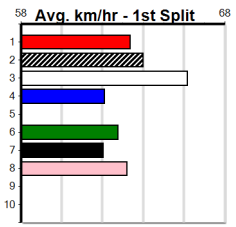

MELBOURNE CONTAINER PARK (1-3 WIN)

Distance: 460m, Race Type: Tier 3 - Restricted Win, Total Prizemoney: $1,530
1st: $1,000, 2nd: $320, 3rd: $160, 4th: $50

6

4:14PM

(VIC time)

Watchdog Tips: **0 0 0 0** Bet: **.**

Form Box Weight Dist Track Date Time BON Margin 1st/2nd (Time) PIR Checked Comment W/R Split 1 S/P Grade

1 BIG DUKE [6]											Winning Boxes															
BK	D	Jan-23 HOUDINI BOY				RING A DRAGON				1 2 3 4 5 6 7 8																
Trainer: Danny Cortese (Devon Meadows)											2															
6th	(6)	35.3	300	HVL	R2	26-Jan-25	17.29	16.52	6.00	LMY OPIE (16.89)	M/5	.	.	.	4.14	$19.20	X67H	Prize	$6,235.00							
6th	(7)	35.0	460	WGL	R7	31-Jan-25	27.15	25.69	20.00	LFAST FREDDY (25.82)	S/766	.	.	.	6.77	$12.70	X67	Best	26.13							
4th	(3)	34.8	435	SLE	R12	12-Feb-25	25.27	24.42	9.00	LDR. BELL (24.65)	S/765	.	.	.	5.43	$7.10	SH	Starts	20-2-4-0							
8th	(5)	34.6	460	WGL	R5	20-Feb-25	26.88	25.95	12.00	LHAPPY INTENTION (26.10)	M/788	.	.	.	6.93	$6.00	X67	Trk/Dst	1-0-1-0							
Owner(s): T Caddy											APM								$3958							

2 HARD ROTOR [5]											Winning Boxes															
BK	B	Mar-22 HARD STYLE RICO				ROTARUA				1 2 3 4 5 6 7 8																
Trainer: Max Zammit (Exford)											1															
7th	(8)	30.1	450	BAL	R5	10-Feb-25	26.19	25.39	8.00	LJUNGLE FIREBALL (25.65)	M/785	.	.	.	7.00	$61.90	T3-RW	Prize	$5,930.00							
4th	(8)	30.1	350	HVL	R5	14-Feb-25	19.84	19.54	3.5L	THAI BUTTERFLY (19.61)	Q/2	.	.	.	6.65	$25.00	T3-5	Best	26.70							
7th	(6)	29.9	350	HVL	R7	18-Feb-25	20.25	19.52	9.00	LPERFECT SAL (19.63)	M/7	.	.	.	6.92	$10.40	5	Starts	54-3-6-4							
6th	(1)	30.0	450	BAL	R8	27-Feb-25	26.07	25.31	9.00	LKURRACA JINNIE (25.47)	M/356	.	.	.	6.72	$20.00	T3-5	Trk/Dst	1-0-1-0							
Owner(s): M Zammit											APM								$2011							

3 FENELLA (NSW)[6]											Winning Boxes															
RF	B	Feb-23 ALLEN DEED				ELANDA BALE				1 2 3 4 5 6 7 8																
Trainer: Daniel Gibbons (Avalon)											1															
4th	(3)	25.7	390	WBL	R2	30-Jan-25	22.68	22.03	4.00	LCINDY'S FIRE (22.41)	M/22	.	.	W	8.72	$6.40	X67	Prize	$2,655.00							
1st	(5)	26.2	450	WBL	R7	10-Feb-25	25.82	25.82	7.00	LEAT LESS JUNK (26.28)	M/111	.	.	.	6.60	$2.60	7	Best	FSTD							
8th	(1)	25.8	450	WBL	R6	20-Feb-25	26.78	25.27	20.00	LTAKE THE STEPS (25.41)	M/267	.	.	.	6.60	$9.60	RWH	Starts	9-2-1-1							
7th	(4)	25.9	450	WBL	R5	27-Feb-25	26.47	25.23	18.00	LREIKO TEDESCO (25.23)	M/677	.	.	W	7.12	$17.30	6G	Trk/Dst	0-0-0-0							
Owner(s): F Herbert											APM								$2272							

4 RUTH'S COMMANDER [7]											Winning Boxes															
BK	D	Jan-23 HOUDINI BOY				RING A DRAGON				1 2 3 4 5 6 7 8																
Trainer: Bethany Garrick (Devon Meadows)											1															
4th	(7)	32.6	460	WGL	R7	11-Feb-25	26.64	25.81	12.00	LFADE TO BLACK (25.81)	M/874	.	.	.	6.91	$13.60	X67	Prize	$2,750.00							
5th	(6)	32.2	460	GEL	R9	15-Feb-25	26.74	26.17	7.50	LASSUME FLOPPY (26.22)	M/665	.	.	.	6.97	$22.60	7	Best	26.70							
5th	(6)	32.6	400	WGL	R9	21-Feb-25	23.08	22.66	5.50	LJUMPING OREO (22.73)	M/86	.	.	.	8.70	$19.20	7	Starts	23-1-1-5							
3rd	(5)	32.4	460	GEL	R5	25-Feb-25	26.70	26.18	6.00	LWESTERN EMPIRE (26.31)	M/553	.	.	.	6.81	$16.60	T3-RW	Trk/Dst	2-0-0-1							
Owner(s): D Cortese											APM								$1769							

5 *** VACANT BOX ***											Winning Boxes							
Trainer:																		
Owner(s):