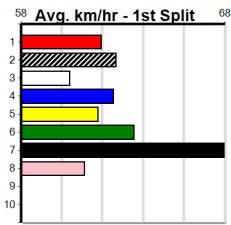

Geelong

THE BECKLEY CENTRE GEELONG

Distance: 400m, Race Type: Tier 3 - Maiden, Total Prizemoney: $1,530
1st: $1,000, 2nd: $320, 3rd: $160, 4th: $50

1

2:49PM

(VIC time)

Watchdog Tips: 0 0 0 0 **Bet:** .