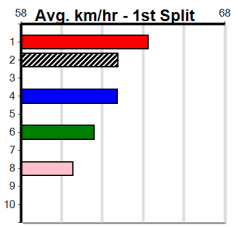

Geelong

MILLERS MUZZLES (0-1 WIN)

Distance: 400m, Race Type: Tier 3 - Restricted Win, Total Prizemoney: $1,530
1st: $1,000, 2nd: $320, 3rd: $160, 4th: $50

2

3:04PM

(VIC time)

Watchdog Tips:

0 0 0 0

Bet:

Form	Box	Weight	Dist	Track	Date	Time	BON	Margin	1st/2nd (Time)	PIR	Checked	Comment	W/R	Split 1	S/P	Grade

1 SUMMER HAIL [M]																	Winning Boxes							
BK	B	Feb-23 BEAST UNLEASHED					SUMMER LOVIN'							1	2	3	4	5	6	7	8			
Trainer: David Plumridge (Scoresby)																	Prize Best $640.00							
3rd (6) 26.6 350 HVL R2 12-Feb-25 19.77 19.42 2.50LIRON BLOOD (19.61) M/2 . . . 6.64 $9.20 M																	23.95							
2nd (7) 26.1 300 HVL R1 14-Feb-25 17.16 16.83 1.75LLELLEN ROSE (17.04) . . . $6.80 T3-M																	7-0-1-2							
3rd (2) 26.0 350 HVL R2 21-Feb-25 20.12 19.18 2.00LJAY'S GIRL (19.99) M/6 . . . 6.89 $6.70 T3-M																	1-0-0-0							
5th (5) 26.3 400 GEL R2 25-Feb-25 23.95 22.83 16.00LUNACCEPTABLE AXE (22.86) M/45 . . . 8.74 $18.80 T3-M																	APM $640							
Owner(s): D Plumridge																								

2 BELLA STELLA [7]																	Winning Boxes							
BK	B	Nov-21 BAROOGA BRETT					BALKAN DOTTI							1	2	3	4	5	6	7	8			
Trainer: Danny Cortese (Devon Meadows)																	Prize Best $1,772.50							
8th (6) 25.7 300 HVL R10 19-Sep-24 17.99 16.83 14.00LHALF MAC (17.07) M/7 . . . 4.20 $18.80 T3-7																	23.37							
4th (6) 25.5 300 HVL R9 09-Oct-24 17.33 16.85 2.25LDISCO GIZMO (17.17) Q/1 . . . 4.01 $19.90 X67																	24-1-0-2							
5th (5) 25.5 300 HVL R9 18-Oct-24 17.25 16.76 4.75LEPISODE FIVE (16.93) M/1 . . . 4.00 $33.00 T3-7																	2-0-0-0							
7th (2) 25.4 300 HVL R3 25-Oct-24 17.89 16.95 7.50LMAN OF ACTION (17.37) M/7 . . . 4.14 $25.30 T3-7																	APM $365							
Owner(s): B Garrick																								

3 *** VACANT BOX ***																	Winning Boxes							
Trainer:																								
Owner(s):																								

4 SETH SONIC [7]																	Winning Boxes							
WBK	D	Apr-22 KEYBOW					ALVIRA							1	2	3	4	5	6	7	8			
Trainer: Marcus Lloyd (Balliang)																	Prize Best $1,990.00							
4th (2) 34.7 390 WBL R11 20-Jan-25 22.84 22.29 5.50LASTON ACCORD (22.48) M/35 . . . 8.80 $6.60 X67																	22.98							
4th (3) 34.9 390 WBL R10 03-Feb-25 23.00 22.16 8.00LMEMORIES OF ROSE (22.47) M/54 . . . 8.98 $13.50 X67																	21-1-1-2							
2nd (2) 34.9 400 GEL R2 11-Feb-25 23.06 22.51 6.00LASTON CAPER (22.64) M/33 . . . 8.64 $17.50 7																	10-1-1-2							
5th (3) 34.5 390 BAL R9 17-Feb-25 23.05 22.25 11.00LMRS. SMITH (22.30) M/55 . . . 8.88 $15.90 T3-7																	APM $948							
Owner(s): J Farrugia																								

5 *** VACANT BOX ***																	Winning Boxes							
Trainer:																								
Owner(s):																								

6 NUTLEY BOY [7]																	Winning Boxes							
BE	D	Jan-23 FERAL FRANKY					YINDI GIRL TURBO							1	2	3	4	5	6	7	8			
Trainer: Matthew Lanigan (Rowsley)																	Prize Best $2,890.00							
5th (3) 30.4 460 GEL R9 10-Sep-24 26.28 25.68 9.00LHOT SAKI (25.68) S/563 . . . 6.79 $8.00 7																	FSTD							
2nd (1) 30.0 485 HOR R9 17-Sep-24 27.65 27.44 1.00LMEMPHIS RAINS (27.59) Q/122 . . . 6.68 $6.40 X67																	7-1-2-0							
5th (2) 30.4 515 SAP R1 23-Sep-24 30.11 29.16 8.50LCOME TO PARTY (29.53) S/6655 . . . 5.38 $8.40 7																	0-0-0-0							
8th (6) 30.5 515 SAP R9 30-Sep-24 31.06 29.15 19.00LPAW QWAN (29.77) S/8888 . . . V7 . 5.78 X67																	APM $716							
Owner(s): Shantothemax (SYN), J Farrell, S Axton																								

7 *** VACANT BOX ***																	Winning Boxes							
Trainer:																								
Owner(s):