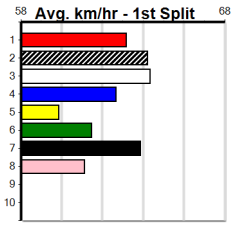

# SPORTSBET EVERY DOG HAS ITS DAY

Distance: 400m, Race Type: Tier 3 - Grade 7, Total Prizemoney: \$1,530  
1st: \$1,000, 2nd: \$320, 3rd: \$160, 4th: \$50