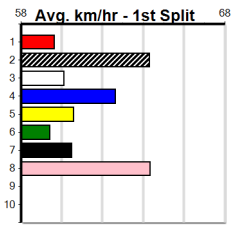

13 RACES TONIGHT

Distance: 460m, Race Type: Tier 3 - Maiden, Total Prizemoney: $1,530
1st: $1,000, 2nd: $320, 3rd: $160, 4th: $50

1

6:21PM
(VIC time)

Watchdog Tips:

0 0 0 0

Bet: