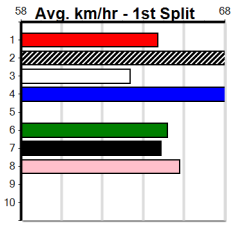

SPORTSBET WE LET THE DOGS OUT

11

10:05PM

(VIC time)

Distance: 400m, Race Type: Grade 5 T3, Total Prizemoney: $1,530
1st: $1,000, 2nd: $320, 3rd: $160, 4th: $50

Watchdog Tips:

0 0 0 0

Bet:

Form Box Weight Dist Track Date Time BON Margin 1st/2nd (Time) PIR Checked Comment W/R Split 1 S/P Grade

1 BUN UNDERCURRENT [5]													Winning Boxes									
BD	B	Jun-22 DROOPYS SYDNEY				GYPSY BUN									1	2	3	4	5	6	7	8
Trainer: Michael Mitchell (Camperdown)													1	2	3	4	5	6	7	8		
7th	(2)	28.0	350	HVL	R7	19-Jan-25	19.79	19.09	7.50	HOCUS POCUS (19.29)	M/7	.	.	.	6.71	$18.50	5	Prize Best	$13,965.00			
5th	(6)	27.6	390	WBL	R12	23-Jan-25	22.48	21.97	7.50	PAW XENA (21.97)	M/68	.	.	.	8.78	$18.90	5	Starts	FSTD			
6th	(8)	27.5	460	GEL	R10	31-Jan-25	26.43	25.93	7.50	BRUCE'S SHOUT (25.93)	M/666	.	.	.	6.82	$60.70	X45	Trk/Dst	40-5-7-6			
6th	(3)	27.4	390	WBL	R12	20-Feb-25	22.84	22.13	10.00	LURANA PANDA (22.17)	M/87	.	.	.	8.91	$15.20	5	APM	0-0-0-0			
Owner(s): M Mitchell													APM	$3885								

2 SPECIAL SIAN [5]													Winning Boxes									
DKBD	B	Aug-21 FERNANDO BALE				SPECIAL KIRST									1	2	3	4	5	6	7	8
Trainer: David Plumridge (Scoresby)													1	2	3	4	5	6	7	8		
7th	(3)	28.9	350	HVL	R5	19-Jan-25	20.26	19.09	12.00	LASTON ANGELO (19.48)	M/4	.	.	.	6.65	$18.10	5	Prize Best	$12,675.63			
5th	(8)	28.6	350	HVL	R6	24-Jan-25	19.85	19.52	4.75	SEARCH HISTORY (19.52)	M/5	.	.	.	6.70	$18.00	T3-5	Starts	22.94			
3rd	(5)	28.2	300	HVL	R11	14-Feb-25	17.11	16.83	2.50	DINOSAUR DEANO (16.95)	M/1	.	.	.	3.99	$14.50	T3-5	Trk/Dst	67-7-10-10			
8th	(5)	28.5	350	HVL	R8	21-Feb-25	19.77	19.18	8.50	BLIND AMBITION (19.18)	M/7	.	.	.	6.67	$41.60	T3-5	APM	6-2-3-0			
Owner(s): L Boxell													APM	$3732								

3 ASTON IGGY [5]													Winning Boxes									
BK	D	Dec-21 ZIPING GARTH				ASTON TARA									1	2	3	4	5	6	7	8
Trainer: Glenn Campbell (Anakie)													1	2	3	4	5	6	7	8		
1st	(1)	33.7	390	WBL	R7	27-Jan-25	22.29	22.29	2.50	GOLDEN BLEND (22.46)	M/11	.	.	.	8.71	$3.00	X45	Prize Best	$15,825.00			
3rd	(1)	34.1	400	GEL	R4	31-Jan-25	23.23	22.51	5.50	RIVIERA BALE (22.87)	S/33	.	.	.	8.74	$3.80	5	Starts	22.92			
2nd	(3)	34.4	400	GEL	R4	11-Feb-25	23.12	22.51	1.5L	SHERICKA (23.03)	M/83	.	.	.	8.70	$6.70	5	Trk/Dst	41-6-9-7			
5th	(5)	34.6	400	GEL	R12	14-Feb-25	23.29	22.21	7.50	LBIG YETI (22.79)	M/54	.	.	.	8.86	$23.30	5	APM	10-1-3-2			
Owner(s): R Borda													APM	$4063								

4 SHERICKA [5]													Winning Boxes									
BK	B	Apr-22 HURRY SLOWLY				ALPHA DEMETER									1	2	3	4	5	6	7	8
Trainer: Debbie Goudge (Terang)													1	2	3	4	5	6	7	8		
4th	(6)	30.0	390	WBL	R12	30-Jan-25	22.83	22.03	1.25L	MATTY BOY (22.75)	M/13	.	.	.	8.55	$11.80	5	Prize Best	$10,425.00			
7th	(6)	30.3	390	WBL	R13	06-Feb-25	22.78	21.86	11.00	MY LADY PANAMA (22.02)	M/25	.	.	.	8.61	$21.00	5	Starts	22.50			
1st	(2)	30.4	400	GEL	R4	11-Feb-25	23.03	22.51	1.5L	ASTON IGGY (23.12)	M/11	.	.	.	8.31	$12.60	5	Trk/Dst	38-5-8-1			
4th	(3)	30.4	390	WBL	R13	20-Feb-25	22.52	22.13	6.00L	NIMBLE BENNY (22.13)	M/11	.	.	.	8.47	$21.00	5	APM	14-3-4-0			
Owner(s): S Welsh													APM	$4181								

5 *** VACANT BOX ***													Winning Boxes							
Trainer:																				
Owner(s):