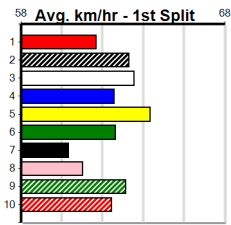

Geelong

THE BECKLEY CENTRE GEELONG

Distance: 400m, Race Type: Tier 3 - Maiden, Total Prizemoney: $1,530
1st: $1,000, 2nd: $320, 3rd: $160, 4th: $50

2

6:43PM

(VIC time)

Watchdog Tips: **0 0 0 0** Bet: .