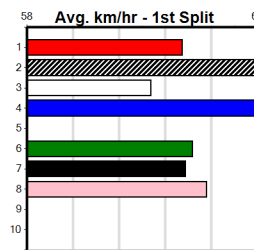

SPORTSBET WE LET THE DOGS OUT

Distance: 400m, Race Type: Grade 5 T3, Total Prizemoney: $1,530
1st: $1,000, 2nd: $320, 3rd: $160, 4th: $50

Watchdog Tips: ☐ ☐ ☐ ☐ ☐ **Bet:** ☐

Form Box	Wgt	Dist	Track	Date	Time	BON	Margin	1st/2nd (Time)	PIR	Checked	Comment	WR	Split 1	S/P	Grade

1 BUN UNDERCURRENT [5]
BD Bitch Jun-22 Sire: DROOPYS SYDNEY Dam: GYPSY BUN Trainer: Michael Mitchell (Camperdown)
Owner(s): M Mitchell
Winning Distances: < 300m (0) 300 - 399m (1) 400 - 499m (4) 500 - 599m (0) 600 - 699m (0) > 700m (0)
Winning Weights: 25.8(1) 26.0(1) 26.6(1) 26.7(1) 27.3(1)

1st (5)	27.3	460	GEL	R5	24-Dec-24	26.15	26.05	0.75L SHRAPNEL (26.20)	Q/211	.	SW	.	6.64	$5.00	5
2nd (1)	27.2	485	HOR	R8	27-Dec-24	27.58	27.22	5.50L CANYA JIVE (27.22)	Q/222	.	.	.	6.57	$25.90	5
2nd (6)	27.4	485	HOR	R7	06-Jan-25	27.77	27.25	2.00L PAW PASADENA (27.63)	Q/111	.	.	.	6.67	$16.50	5H
6th (1)	27.7	525	MEA	R5	11-Jan-25	30.78	29.78	9.00L WILL VANSON (30.18)	Q/2445	.	.	.	5.18	$5.60	5F
7th (2)	28.0	350	HVL	R7	19-Jan-25	19.79	19.09	7.50L HOCUS POCUS (19.29)	M/7	.	.	.	6.71	$18.50	5
5th (6)	27.6	390	WBL	R12	23-Jan-25	22.48	21.97	7.50L PAW XENA (21.97)	M/68	.	.	.	8.78	$18.90	5
6th (8)	27.5	460	GEL	R10	31-Jan-25	26.43	25.93	7.50L BRUCE'S SHOUT (25.93)	M/666	.	.	.	6.82	$60.70	X45
6th (3)	27.4	390	WBL	R12	20-Feb-25	22.84	22.13	10.00L URANA PANDA (22.17)	M/87	.	.	.	8.91	$15.20	5

Last 3 wins NOT included above

1st (4)	26.0	390	WBL	R4	26-Feb-24	22.26	21.94	6.00L AINTREE RAMBLER (22.65)	M/11	.	.	.	8.66	$2.50	7
1st (2)	26.6	450	WBL	R4	18-Apr-24	26.14	25.51	1.25L WERRIS BALE (26.22)	S/111	.	.	.	6.72	$15.50	X67
1st (4)	26.7	450	WBL	R6	25-Jul-24	25.67	25.55	2.50L ROSALES (25.84)	M/222	.	.	.	6.73	$3.00	5

Box History

Bx	1st	2nd	3rd	4th	5th	6th	7th	8th
1		3	1		1	1		
2	2			1	1	2	1	
3		1	1				1	
4	2	1	1		2			1
5	1							
6		2		1	1	1		
7			1	1	2			1
8			1	1	1	1		

Prize Best Starts Trk/Dts APM: $13965.00 FSTD 40-5-7-6 0-0-0-0 3885