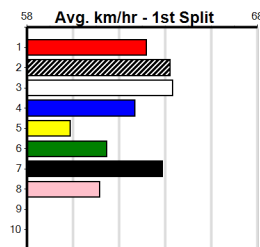

SPORTSBET EVERY DOG HAS ITS DAY

Distance: 400m, Race Type: Tier 3 - Grade 7, Total Prizemoney: $1,530
1st: $1,000, 2nd: $320, 3rd: $160, 4th: $50

Watchdog Tips:

Bet:

Table with columns: Form Box, Wgt, Dist, Track, Date, Time, BON, Margin, 1st/2nd (Time), PIR, Checked, Comment, WR, Split 1, S/P, Grade

EAT LESS JUNK [7]
BK Bitch Nov-22
Owner(s): A Lie
Sire: FERAL FRANKY Dam: JUNK FOOD JUNKIE
Trainer: Jason Sharp (Lara)

Box History
Bx 1st 2nd 3rd 4th 5th 6th 7th 8th
Prize Best $2285.00
Starts 23.03(4)-28/9/24

WHERE'S NASSIF [7]
F Bitch Jun-23
Owner(s): J Barbara
Sire: KOBLENZ Dam: FORREST ELBOW
Trainer: Andrea Chapple (Exford)

Box History
Bx 1st 2nd 3rd 4th 5th 6th 7th 8th
Prize Best $1680.00
Starts 22.75(6)-17/1/25

LEGALLY BLONDE [7]
BD Bitch Nov-21
Owner(s): MILLIONAIRES (SYN), J Farrugia, A Farrugia
Sire: HARD STYLE RICO Dam: JOSEPHINE
Trainer: Keith Lloyd (Balliang)

Box History
Bx 1st 2nd 3rd 4th 5th 6th 7th 8th
Prize Best $2100.00
Starts 23.12(5)-11/2/25

MORAINE TED [7]
WBE Dog Jan-23
Owner(s): M Bloom
Sire: HOOKED ON SCOTCH Dam: MORAINE IZZY
Trainer: Maureen Bloom (Mount Moriac)

Box History
Bx 1st 2nd 3rd 4th 5th 6th 7th 8th
Prize Best $1580.00
Starts 23.11(1)-12/11/24

PERFECT STRANGER [7]
F Dog Dec-20
Owner(s): J Uglietta
Sire: SENNACHIE Dam: WHAT FEELING
Trainer: Joe Uglietta (Yan Yean)

Box History
Bx 1st 2nd 3rd 4th 5th 6th 7th 8th
Prize Best $4390.00
Starts 23.25(8)-7/11/23

1

2

3

4

5