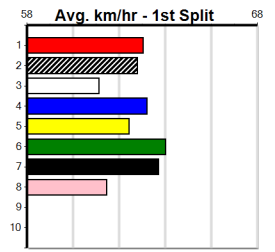

MILLERS MUZZLES (1-2 WINS)

Distance: 460m, Race Type: Tier 3 - Restricted Win, Total Prizemoney: $1,530
1st: $1,000, 2nd: $320, 3rd: $160, 4th: $50

Watchdog Tips: ☐ ☐ ☐ ☐ ☐ **Bet:** ☐

Form Box	Wgt	Dist	Track	Date	Time	BON	Margin	1st/2nd (Time)	PIR	Checked	Comment	WR	Split 1	S/P	Grade

HE'S ALL THAT [7]
BD Dog Jan-23 Sire: ASTON DEE BEE Dam: UPTOWN TRIXIE Trainer: Julie-anne Hopper (Werribee)
Owner(s): J Hopper
Winning Distances: < 300m (0) 300 - 399m (0) 400 - 499m (1) 500 - 599m (0) 600 - 699m (0) > 700m (0)
Winning Weights: 30.9(1)

3rd (4)	30.3	425	BEN	R2	06-Nov-24	24.34	23.88	2.75L ATLAS AMAZON (24.16)	S/654	. . . . .						6.88	$1.60 X67
3rd (1)	29.9	450	BAL	R9	13-Nov-24	25.83	25.03	1.75L FEROCIOUS QUEEN (25.71)	M/222	. . . . .						6.64	$1.70 7
2nd (8)	29.7	300	HVL	R3	17-Nov-24	17.30	16.66	3.25L MUMS PEARL (17.09)	M/6	. . . . .						4.04	$3.50 X67
7th (8)	29.7	450	BAL	R8	21-Nov-24	26.51	25.19	18.00 IMPEL (25.26)	M/547	. . . . .	V10	. . . . .				6.83	$4.30 X67
7th (3)	29.6	300	HVL	R2	22-Dec-24	17.26	16.54	5.50L MR. OTTO (16.89)	M/6	. . . . .						4.11	$5.20 X67
6th (5)	29.5	390	BAL	R10	18-Jan-25	23.20	22.22	8.50L PYRENEES PRINCE (22.62)	M/66	. . . . .						8.85	$3.00 T3-7
7th (3)	29.9	450	BAL	R7	08-Feb-25	26.44	25.30	17.00 JAZZY HOPE (25.30)	M/377	. . . . .	V0	. . . . .				6.69	$3.30 X67
2nd (2)	30.0	460	GEL	R9	15-Feb-25	26.23	26.17	0.10L ASSUME FLOPPY (26.22)	Q/111	. . . . .						6.72	$4.20 7

Last 3 wins NOT included above

1st (2)	30.9	400	GEL	R1	28-Sep-24	22.52	22.46	8.00L HONEY BUNNY (23.06)	Q/11	. . . . .						8.37	$4.40 M

Prize Best Starts Trk/Dts APM: $3060.00, 26.23(2)-15/2/25, 10-1-2-2, 1-0-1-0, 1628

MR. BOOT BOOT [6]
WBK Dog Apr-22 Sire: KEYBOW Dam: ALVIRA Trainer: John Frewin (Balliang)
Owner(s): J Farrugia
Winning Distances: < 300m (0) 300 - 399m (0) 400 - 499m (2) 500 - 599m (0) 600 - 699m (0) > 700m (0)
Winning Weights: 32.0(2)

7th (6)	32.1	390	WBL	R9	02-Dec-24	23.00	22.17	8.00L SUPER SORT (22.47)	S/56	. . . . .						8.94	$12.20 X67
7th (8)	31.8	400	GEL	R4	10-Dec-24	23.86	22.51	12.00 GO GIZMO GO (23.06)	S/87	. . . . .						8.99	$17.00 6G
3rd (5)	31.8	390	WBL	R10	13-Jan-25	23.05	22.26	11.00 BIG BOSS GIBLET (22.30)	S/53	. . . . .						9.06	$39.70 6G
3rd (1)	32.1	390	WBL	R11	20-Jan-25	22.72	22.29	3.5L ASTON ACCORD (22.48)	S/42	. . . . .						8.84	$13.00 X67
5th (4)	32.0	390	WBL	R9	27-Jan-25	22.94	22.29	7.00L NAILED IT (22.48)	S/75	. . . . .						9.21	$12.10 6G
7th (7)	32.9	390	WBL	R9	03-Feb-25	23.12	22.16	14.00 CONDAH EXPRESS (22.16)	S/88	. . . . .						9.08	$24.70 X67
7th (3)	32.9	400	GEL	R10	11-Feb-25	23.23	22.51	9.50L DOONGALLA SHANE (22.59)	S/77	. . . . .						8.84	$80.20 6G
7th (2)	32.9	390	BAL	R11	17-Feb-25	22.83	22.25	8.00L TWO BAYS (22.27)	S/76	. . . . .						8.98	$44.70 T3-RW

Last 3 wins NOT included above

1st (1)	32.0	400	GEL	R2	23-Apr-24	22.74	22.56	4.25L FANCY VANESSA (23.03)	M/11	. . . . .	SW	. . . . .				8.50	$33.40 M
1st (7)	32.0	400	GEL	R11	17-Sep-24	23.16	22.79	1.25L AVERAGE JOE (23.25)	S/22	. . . . .						8.65	$6.00 7

Prize Best Starts Trk/Dts APM: $3330.00, FSTD, 40-2-1-6, 0-0-0-0, 1164