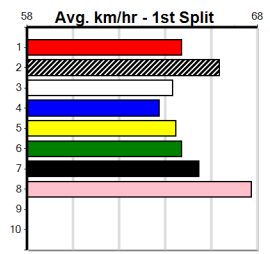

Geelong

4

7:29PM

(VIC time)

MELBOURNE CONTAINER PARK

Distance: 400m, Race Type: Grade 5 T3, Total Prizemoney: $1,530
1st: $1,000, 2nd: $320, 3rd: $160, 4th: $50

Watchdog Tips: [ ] [ ] [ ] [ ] Bet: [ ]

Form Box Wgt Dist Track Date Time BON Margin 1st/2nd (Time) PIR Checked Comment W/R Split 1 S/P Grade

1 INGA AMY [5]
BK Bitch Sep-22 Sire: BEAST UNLEASHED Dam: INGA MIA Trainer: Vito Inguanti (Camperdown)
Owner(s): P Inguanti
Winning Distances: < 300m (0) 300 - 399m (4) 400 - 499m (0) 500 - 599m (0) 600 - 699m (0) > 700m (0)
Winning Weights: 25.2(1) 26.6(1) 26.8(1) 27.1(1)
Race history table with 8 columns: Rank, Wgt, Dist, Track, Date, Time, BON, Margin, 1st/2nd (Time), PIR, Checked, Comment, W/R, Split 1, S/P, Grade.

Box History
Table with 8 columns: Bx, 1st, 2nd, 3rd, 4th, 5th, 6th, 7th, 8th.
Prize Best Starts Trk/Dts APM
$6090.00
23.28(7)-15/2/25
30-4-3-3
5-0-0-0
3434

2 ODYSSEUS BALE [5]
BEED Dog Jul-22 Sire: FERAL FRANKY Dam: QUAIL BALE Trainer: Renee Kenyon (Lara)
Owner(s): GLASWEGIAN ANGEL (SYN), A Kenyon, R Kenyon, A Kenyon
Winning Distances: < 300m (0) 300 - 399m (1) 400 - 499m (2) 500 - 599m (0) 600 - 699m (0) > 700m (0)
Winning Weights: 34.0(1) 34.4(2)
Race history table with 8 columns: Rank, Wgt, Dist, Track, Date, Time, BON, Margin, 1st/2nd (Time), PIR, Checked, Comment, W/R, Split 1, S/P, Grade.

Box History
Table with 8 columns: Bx, 1st, 2nd, 3rd, 4th, 5th, 6th, 7th, 8th.
Prize Best Starts Trk/Dts APM
$3670.00
22.65(1)-30/11/24
13-3-1-1
8-2-1-0
1812

3 RUSHMORE RED [5]
F Dog Mar-21 Sire: PINDARI EXPRESS Dam: KUMBIA LASS Trainer: Barry Reid (Lovely Banks)
Owner(s): CHAMPAGNE PTN (SYN), S Smith, A Langton
Winning Distances: < 300m (0) 300 - 399m (1) 400 - 499m (11) 500 - 599m (0) 600 - 699m (0) > 700m (0)
Winning Weights: 32.2(1) 32.4(3) 32.5(1) 32.7(1) 33.0(1) 33.8(1) 34.4(1) 34.6(1) 34.9(1) 35.1(1)
Race history table with 8 columns: Rank, Wgt, Dist, Track, Date, Time, BON, Margin, 1st/2nd (Time), PIR, Checked, Comment, W/R, Split 1, S/P, Grade.

Box History
Table with 8 columns: Bx, 1st, 2nd, 3rd, 4th, 5th, 6th, 7th, 8th.
Prize Best Starts Trk/Dts APM
$33950.00
22.49(2)-29/8/23
85-12-15-16
58-8-14-13
3587

4 QUEBEC BALE (NSW)[5]
BK Dog Jan-20 Sire: BARCIA BALE Dam: FANTA BALE Trainer: Tammy Kennedy-harris (Devon M)
Owner(s): L Harris
Winning Distances: < 300m (0) 300 - 399m (6) 400 - 499m (16) 500 - 599m (6) 600 - 699m (0) > 700m (0)
Winning Weights: 33.4(1) 33.6(1) 33.7(1) 33.9(1) 34.1(2) 34.2(3) 34.6(1) 34.7(1) 34.8(4) 34.9(2) 35.0(2) 35.1(2) 35.2(1)
Race history table with 8 columns: Rank, Wgt, Dist, Track, Date, Time, BON, Margin, 1st/2nd (Time), PIR, Checked, Comment, W/R, Split 1, S/P, Grade.

Box History
Table with 8 columns: Bx, 1st, 2nd, 3rd, 4th, 5th, 6th, 7th, 8th.
Prize Best Starts Trk/Dts APM
$339150.00
22.51(6)-7/7/23
163-28-29-19
13-1-2-2
9462