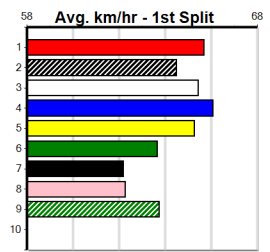

TOPCAT VIDEO PRODUCTIONS

Distance: 460m, Race Type: Grade 5 T3, Total Prizemoney: $1,530
1st: $1,000, 2nd: $320, 3rd: $160, 4th: $50

Watchdog Tips: [ ] [ ] [ ] [ ] Bet: [ ]

Form Box Wgt Dist Track Date Time BON Margin 1st/2nd (Time) PIR Checked Comment W/R Split 1 S/P Grade

1

BLIND AMBITION (NSW)[5]

RBD Dog Sep-21 Sire: ZIPPING GARTH Dam: RANGOON
Owner(s): AS TIME GOES BY (SYN), J D'altorio, R Francis, G Barbara, E Barbara
Trainer: Rohan Gladman (Delacombe)
Winning Distances: < 300m (0) 300 - 399m (6) 400 - 499m (8) 500 - 599m (1) 600 - 699m (0) > 700m (0)
Winning Weights: 32.9(1) 33.4(1) 33.5(1) 33.6(1) 33.8(1) 33.9(3) 34.3(3) 34.4(1) 34.7(1) 35.3(1) 35.5(1)
Box History table and Prize Best Starts information.

2

BLACK SPECTRE [5]

BK Dog Aug-21 Sire: FERNANDO BALE Dam: MEPUNGA SPECTRE
Owner(s): M Katsiris
Trainer: Michael Katsiris (Thomastown)
Winning Distances: < 300m (0) 300 - 399m (2) 400 - 499m (1) 500 - 599m (4) 600 - 699m (1) > 700m (0)
Winning Weights: 30.1(1) 30.2(1) 30.5(1) 30.6(2) 30.7(1) 30.9(1) 31.7(1)
Box History table and Prize Best Starts information.

3

JACAERYS BALE (NSW)[5]

RF Dog Mar-22 Sire: JS FLAMIN ACE Dam: FAITHY BALE
Owner(s): B Wheeler
Trainer: Correy Grenfell (Anakie)
Winning Distances: < 300m (0) 300 - 399m (3) 400 - 499m (5) 500 - 599m (0) 600 - 699m (0) > 700m (0)
Winning Weights: 24.7(1) 26.1(1) 26.3(1) 26.5(1) 26.6(1) 26.8(1) 27.1(1) 27.2(1)
Box History table and Prize Best Starts information.

4

KING LITTERBUG [5]

BK Dog Feb-23 Sire: BEAST UNLEASHED Dam: SUMMER LOVIN'
Owner(s): D Plumridge
Trainer: David Plumridge (Scoresby)
Winning Distances: < 300m (0) 300 - 399m (1) 400 - 499m (2) 500 - 599m (0) 600 - 699m (0) > 700m (0)
Winning Weights: 31.5(1) 31.7(1) 32.5(1)
Box History table and Prize Best Starts information.

5

YAMGATA BALE (NSW)[5]

DKBD Bitch Apr-22 Sire: CHRISTO BALE Dam: DYNA ROMY
Owner(s): B Wheeler
Trainer: Samantha Grenfell (Anakie)
Winning Distances: < 300m (0) 300 - 399m (0) 400 - 499m (5) 500 - 599m (0) 600 - 699m (0) > 700m (0)
Winning Weights: 31.4(1) 31.6(1) 31.8(2) 32.4(1)
Box History table and Prize Best Starts information.