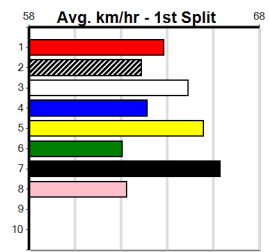

Geelong
12
10:25PM
(VIC time)

ONE MORE RACE TO GO

Distance: 400m, Race Type: Grade 5 T3, Total Prizemoney: $1,530
1st: $1,000, 2nd: $320, 3rd: $160, 4th: $50

Watchdog Tips: ☐ ☐ ☐ ☐ ☐

Bet: ☐ ☐ ☐ ☐ ☐

Form Box Wgt Dist Track Date Time BON Margin 1st/2nd (Time) PIR Checked Comment W/R Split 1 S/P Grade

1

MISS YOUR KISS [5]
BD Bitch Jan-23 **Sire: FERAL FRANKY Dam: KISS YOUR LIPS**
Owner(s): Vi Alskar Hundar (SYN), A Lie, J Sharp
Winning Distances: < 300m (0) 300 - 399m (1) 400 - 499m (2) 500 - 599m (0) 600 - 699m (0) > 700m (0)
Winning Weights: 28.8(1) 29.1(1) 29.2(1)

Rank	Wgt	Dist	Track	Date	Time	BON	Margin	1st/2nd	PIR	Checked	Comment	W/R	Split 1	S/P	Grade
6th (4)	29.0	450	WBL	R8	23-Dec-24	26.34	25.79	8.00L LEKTRA LAYLA (25.79)	S/687	.	.	.	6.97	$15.70	5
5th (5)	29.0	390	WBL	R12	02-Jan-25	22.84	22.01	6.50L ASTON BREEZE (22.41)	M/76	.	.	.	8.90	$12.40	5
4th (4)	29.1	400	WGL	R12	09-Jan-25	22.95	22.59	5.50L CUBAN CIGAR (22.59)	M/74	.	.	.	8.65	$11.80	T3-5
3rd (1)	29.1	400	GEL	R12	17-Jan-25	22.90	22.51	3.5L PAW XENA (22.66)	M/43	.	.	.	8.65	$25.50	5
6th (5)	29.0	400	GEL	R12	24-Jan-25	23.05	22.24	6.50L ROSE OF SATURN (22.59)	M/84	.	.	.	8.61	$40.50	5
2nd (7)	29.4	400	GEL	R6	04-Feb-25	23.21	22.71	1.75L WHATEVER HE SAID (23.10)	M/32	.	.	.	8.68	$5.20	5
4th (1)	29.4	390	WBL	R10	10-Feb-25	22.83	22.04	8.00L FIERY DUEL (22.30)	M/45	.	.	.	8.79	$3.40	5
4th (3)	29.3	390	BAL	R4	17-Feb-25	22.72	22.25	4.25L HIGHWAY (22.43)	M/64	.	.	.	8.75	$11.20	T3-5

Last 3 wins NOT included above

1st (1)	29.2	410	HOR	R1	22-Oct-24	23.65	22.99	2.50L VENETIAN BLUE (23.82)	Q/11	.	SW	.	10.49	$3.90	M
1st (6)	28.8	390	WBL	R4	02-Dec-24	22.55	22.17	1.00L ZIPPING VELMA (22.61)	M/64	.	.	.	8.86	$11.30	X67
1st (1)	29.1	425	BEN	R5	18-Dec-24	24.44	24.15	4.25L SHOWGIRL KARA (24.74)	M/421	.	SW	.	6.70	$3.90	T3-6

Trainer: Dylan Sharp (Lara)

Box History

Bx	1st	2nd	3rd	4th	5th	6th	7th	8th
1	2		1	1				
2			1			1		1
3				1	1			
4					1	1	1	
5				1	1	1	2	
6	1				1			
7		1						1
8					1	1		

Prize Best Starts	$5030.00
Trk/Dts APM	22.90(1)-17/1/25
	22-3-1-4
	6-0-1-3
	2836

2