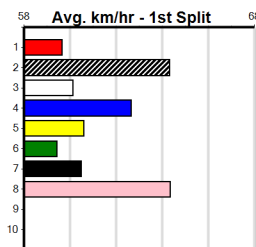

13 RACES TONIGHT

Distance: 460m, Race Type: Tier 3 - Maiden, Total Prizemoney: $1,530
1st: $1,000, 2nd: $320, 3rd: $160, 4th: $50

Watchdog Tips: [ ] [ ] [ ] [ ] Bet: [ ]

Form Box Wgt Dist Track Date Time BON Margin 1st/2nd (Time) PIR Checked Comment W/R Split 1 S/P Grade

WHISKY MACH [M]
BD Feb-22 Sire: WHISKEY RIOT Dam: LONNIE MACH
Owner(s): C Baker
Winning Distances: < 300m (0) 300 - 399m (0) 400 - 499m (0) 500 - 599m (0) 600 - 699m (0) > 700m (0)
Winning Weights:
8th (3) 35.5 400 GEL R2 21-Oct-24 24.31 22.57 22.00 MINH CANDY (22.80) M/88 . . . 8.94 $119.20 M
8th (2) 35.2 425 BEN R2 29-Oct-24 25.48 24.05 12.00 DALE'S CORNER (24.68) M/788 . . . 6.98 $71.10 M
6th (2) 35.4 400 GEL R2 05-Nov-24 24.17 22.46 18.00 PICHOLA RALPHY (22.94) S/86 . . . 9.01 $73.30 M
7th (1) 35.4 390 BAL R2 07-Nov-24 23.73 22.07 15.00 SABATINI (22.73) Q/76 . . . 9.25 $46.90 M
8th (6) 35.4 460 GEL R3 12-Nov-24 27.89 26.20 19.00 WINE LOVER (26.59) S/888 . . . 7.09 $136.80 M
7th (6) 35.1 390 WBL R3 25-Nov-24 23.64 22.27 16.00 MINH JACK (22.56) S/87 . . . 9.23 $104.30 M
8th (5) 35.2 400 GEL R1 03-Dec-24 24.19 22.66 19.00 MINH CINDY (22.87) M/88 . SW . 9.17 $33.50 T3-M
8th (2) 35.5 390 BAL R1 17-Feb-25 23.59 22.25 19.00 ASTON DUNKEL (22.27) M/77 . . . 9.05 $91.40 T3-M
Last 3 wins NOT included above

Trainer: Colin Baker (Lara)
ENG BEN 2025-02-21
Box History
Bx 1st 2nd 3rd 4th 5th 6th 7th 8th
1 1st 2nd 3rd 4th 5th 6th 7th 8th
2 1st 2nd 3rd 4th 5th 6th 7th 8th
3 1st 2nd 3rd 4th 5th 6th 7th 8th
4 1st 2nd 3rd 4th 5th 6th 7th 8th
5 1st 2nd 3rd 4th 5th 6th 7th 8th
6 1st 2nd 3rd 4th 5th 6th 7th 8th
7 1st 2nd 3rd 4th 5th 6th 7th 8th
8 1st 2nd 3rd 4th 5th 6th 7th 8th
Prize Best $0.00
Starts 27.89(6)-12/11/24
Trk/Dts 11-0-0-0
APM 1-0-0-0

SEEK TO PLAN [M]
F Dog Feb-23 Sire: ASTON RUPEE Dam: GO SEEK HEIDI
Owner(s): CHAMPAGNE PTN (SYN), S Smith, A Langton
Winning Distances: < 300m (0) 300 - 399m (0) 400 - 499m (0) 500 - 599m (0) 600 - 699m (0) > 700m (0)
Winning Weights:
2nd (1) 31.3 400 GEL R3 10-Jan-25 23.05 22.42 1.75L STAR SIXTY SIX (22.93) Q/22 . . . 8.60 $5.00 M
3rd (4) 31.1 400 GEL R1 17-Jan-25 23.23 22.51 6.50L DUBROW (22.79) M/44 . . . 8.83 $6.00 M
F (2) 31.4 460 GEL R2 28-Jan-25 0.00 25.81 . REV PIRATE (26.51) M/888 . V21 . 8.45 $2.90 M
Last 3 wins NOT included above

Trainer: Angela Langton (Anakie)
Box History
Bx 1st 2nd 3rd 4th 5th 6th 7th 8th
1 1st 2nd 3rd 4th 5th 6th 7th 8th
2 1st 2nd 3rd 4th 5th 6th 7th 8th
3 1st 2nd 3rd 4th 5th 6th 7th 8th
4 1st 2nd 3rd 4th 5th 6th 7th 8th
5 1st 2nd 3rd 4th 5th 6th 7th 8th
6 1st 2nd 3rd 4th 5th 6th 7th 8th
7 1st 2nd 3rd 4th 5th 6th 7th 8th
8 1st 2nd 3rd 4th 5th 6th 7th 8th
Prize Best $780.00
Starts FSTD
Trk/Dts 3-0-1-1
APM 0-0-0-0 624