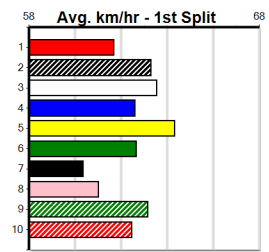

Watchdog Tips: [ ] [ ] [ ] [ ] Bet: [ ]

1

COMEBACK CHARLIE [M] BIK
WBK Dog Feb-23 Sire: KOBLENZ Dam: MEPUNGA GEM
Owner(s): C Baker
Winning Distances: < 300m (0) 300 - 399m (0) 400 - 499m (0) 500 - 599m (0) 600 - 699m (0) > 700m (0)
Winning Weights:

Rank	Age	Sex	Color	Track	Date	Time	BOB	Margin	1st/2nd (Time)	PIR	Checked	Comment	WR	Split 1	S/P	Grade
3rd (1)	32.2	400	GEL	R2	09-Dec-24	23.10	22.41	1.25L	ASTON RYAN (23.02)	Q/33		V0		8.78	$4.90	M
ST (-)	31	400	GEL		14-Jan-25	22.86		7.50L	Trial Cleared	S/33		3of5				ST
(-)	31.3	400	GEL		28-Jan-25	22.62		13.00L	Trial Cleared	M/11		1of4		8.46		
4th (8)	31.6	400	GEL	R1	07-Feb-25	23.46	22.49	3.5L	TINKER NICK (23.22)	M/74				8.90	$7.10	M
3rd (1)	31.4	460	GEL	R2	15-Feb-25	26.45	26.17	3.00L	BENGAL BEAST (26.25)	M/323				6.86	$4.30	M

Last 3 wins NOT included above

Trainer: Colin Baker (Lara)

Box History

Bx	1st	2nd	3rd	4th	5th	6th	7th	8th
1			2					
2								
3								
4								
5								
6								
7								
8				1				

Prize Best	$495.00
Starts	23.10(1)-9/12/24
Trk/Dts	3-0-0-2
APM	2-0-0-1
Trk/Dts	391

2

LITTLE FLETCHER [M]
BK Dog Jul-22 Sire: FERAL FRANKY Dam: MISS ROXY
Owner(s): D Klemke
Winning Distances: < 300m (0) 300 - 399m (0) 400 - 499m (0) 500 - 599m (0) 600 - 699m (0) > 700m (0)
Winning Weights:

Rank	Age	Sex	Color	Track	Date	Time	BOB	Margin	1st/2nd (Time)	PIR	Checked	Comment	WR	Split 1	S/P	Grade
3rd (7)	35.6	400	GEL	R1	27-Apr-24	23.35	22.35	5.00L	BLACKPOOL TRIP (23.01)	S/32				8.65	$8.70	M
5th (6)	35.3	400	GEL	R1	28-Jun-24	23.15	22.38	6.50L	PUNCHY (22.72)	M/32				8.56	$15.20	M
6th (1)	35.3	400	GEL	R1	09-Jul-24	23.61	22.77	7.00L	XENA GIBLET (23.14)	M/33				8.71	$2.60	M
7th (3)	33.4	390	BAL	R2	08-Jan-25	23.28	21.88	16.00	TRUE CRIME (22.21)	M/67				8.82	$7.20	M
6th (8)	33.4	390	BAL	R1	20-Jan-25	23.20	22.23	9.50L	ASTON JILL (22.54)	M/55				8.84	$5.00	M
6th (1)	33.0	400	GEL	R1	28-Jan-25	23.72	22.32	12.00	DIAMANTINA JADE (22.89)	Q/22				8.59	$13.50	M
4th (3)	32.3	390	WBL	R3	17-Feb-25	23.30	22.12	12.00	PAW TONELLI (22.46)	M/54				8.94	$6.30	M

Last 3 wins NOT included above

Trainer: Dallan Klemke (Lara)

Box History

Bx	1st	2nd	3rd	4th	5th	6th	7th	8th
1						2		
2								
3				1			1	
4								
5								
6					1			
7			1					
8							1	

Prize Best	$310.00
Starts	23.15(6)-28/6/24
Trk/Dts	7-0-0-1
APM	4-0-0-1
Trk/Dts	102

3

UNACCEPTABLE AXE [NSW][
BK Dog Nov-22 Sire: SUPERIOR PANAMA Dam: MINORCA
Owner(s): J Niass
Winning Distances: < 300m (0) 300 - 399m (0) 400 - 499m (0) 500 - 599m (0) 600 - 699m (0) > 700m (0)
Winning Weights:

Rank	Age	Sex	Color	Track	Date	Time	BOB	Margin	1st/2nd (Time)	PIR	Checked	Comment	WR	Split 1	S/P	Grade
3rd (5)	33.0	400	GEL	R2	10-Jan-25	23.17	22.42	2.25L	STARSHIP ATLAS (23.02)	S/43				8.69	$5.90	M
6th (7)	33.1	400	GEL	R2	17-Jan-25	23.70	22.51	14.00	WHERE'S NASSIF (22.75)	S/77				8.98	$2.00	M
3rd (3)	33.4	400	GEL	R2	31-Jan-25	23.24	22.51	4.75L	DOONGALLA NOMES (22.91)	M/43				8.58	$4.90	M
8th (5)	33.2	400	GEL	R1	07-Feb-25	23.90	22.49	10.00	TINKER NICK (23.22)	M/57				8.84	$7.80	M

Last 3 wins NOT included above

Trainer: Brendan Pursell (Lara)

Box History

Bx	1st	2nd	3rd	4th	5th	6th	7th	8th
1								
2								
3			1					
4								
5			1					1
6								
7							1	
8								

Prize Best	$520.00
Starts	23.17(5)-10/1/25
Trk/Dts	4-0-0-2
APM	4-0-0-2
Trk/Dts	468