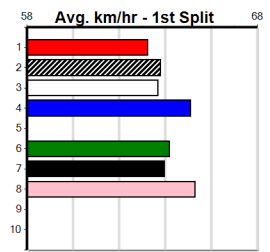

Geelong
10
9:45PM
(VIC time)

FREE ADMISSION TO ALL RACE MEETS

Distance: 400m, Race Type: Tier 3 - Grade 6, Total Prizemoney: $1,530
1st: $1,000, 2nd: $320, 3rd: $160, 4th: $50

Watchdog Tips: ☐ ☐ ☐ ☐ ☐

Bet:

Form Box Wgt Dist Track Date Time BON Margin 1st/2nd (Time) PIR Checked Comment W/R Split 1 S/P Grade

1 PARWAN'S STAR (SA)[6]

F Bitch Mar-21 Sire: BARCIA BALE Dam: AEROPLANE GRACE
Owner(s): C Verde Trainer: Crystal Verde (Parwan)
Winning Distances: < 300m (0) 300 - 399m (0) 400 - 499m (2) 500 - 599m (0) 600 - 699m (0) > 700m (0)
Winning Weights: 27.0(1) 27.2(1)

ST (-)	26.5	400	GEL	R6	24-Sep-24	26.96		2.75L	Trial Cleared	M/11		1of4	6.67		ST						
7th (7)	27.8	460	GEL	R6	22-Oct-24	27.14	25.93	18.00	PAW IMPERIAL (25.93)	M/426			6.62	$37.30	T3-RW						
3rd (5)	27.8	460	GEL	R5	30-Oct-24	26.47	26.09	4.50L	PSYCHO BUDDY (26.17)	M/123			6.63	$24.10	6G						
4th (7)	27.9	300	HVL	R10	08-Nov-24	17.16	16.77	1.25L	WESTERN FEEL (17.08)	S/8			4.28	$14.70	T3-6						
2nd (6)	28.0	300	HVL	R10	15-Nov-24	17.08	16.86	2.50L	HAMMER (16.90)	S/8			4.08	$3.80	T3-RW						
2nd (6)	28.3	300	HVL	R1	22-Nov-24	17.17	16.52	0.75L	OCTOBER RAIN (17.13)	M/7			4.10	$1.70	T3-RW						
4th (2)	28.5	300	HVL	R11	29-Nov-24	17.39	16.75	1.00L	PLATYPUS YAALA (17.33)	M/2		SW	4.03	$1.20	T3-RW						
7th (6)	28.5	425	BEN	R10	15-Jan-25	25.72	24.09	19.00	BOROUGH BOUND (24.42)	M/457			6.86	$14.00	6G						

Last 3 wins NOT included above

1st (1)	27.0	400	GEL	R2	23-Jan-24	23.29	22.51	0.25L	SPLIT REEF (23.31)	M/13			8.49	$8.60	T3-M						
1st (5)	27.2	425	BEN	R3	12-Jun-24	24.71	23.95	1.25L	SHANLYN ROVER (24.79)	M/111		SW	6.54	$25.40	7						

Box	1st	2nd	3rd	4th	5th	6th	7th	8th
1	1	1	1	1	2			
2			1	1	2	1		
3			1					
4					1			
5	1	1	3	1				
6		2	1					2
7				1			1	1
8		2				1		1

Prize Best Starts		$5815.00
Trk/Dts	23.10(6)-16/4/24	30-2-6-7
APM		8-1-2-2
		1178

2 SNEAKY RETREAT (NSW)[6]

BK Dog Nov-22 Sire: FERNANDO BALE Dam: SNEAKY MARQUEE
Owner(s): C Verde Trainer: Crystal Verde (Parwan)
Winning Distances: < 300m (0) 300 - 399m (1) 400 - 499m (1) 500 - 599m (0) 600 - 699m (0) > 700m (0)
Winning Weights: 30.9(1) 31.6(1)

1st (3)	31.6	401	RIC	R2	18-Aug-24	23.24	22.64	0.75L	GUNNELL GIRL (23.29)	631	631		6.78	$3.70	M						
5th (6)	31.0	330	TEM	R3	16-Oct-24	19.44	18.60	7.50L	MARS BALE (18.91)					$2.80	5						
3rd (1)	31.0	400	WAG	R4	18-Oct-24	23.40	23.06	4.50L	WHAT A ROUGHY (23.08)					$4.20	5						
4th (7)	30.7	400	WAG	R4	25-Oct-24	23.36	23.08	1.75L	IN THE KLONDIKE (23.23)					$7.00	5						
1st (7)	30.9	350	GBN	R6	28-Oct-24	20.18	19.53	1.25L	CHELSEA DAGGER (20.27)	321	321			$3.00	5						
3rd (4)	31.0	400	WAG	R6	04-Nov-24	23.62	22.91	10.00	HERA (22.91)					$4.20	5						
4th (3)	30.7	525	WAG	R10	08-Nov-24	30.78	29.94	3.5L	MAGIC ECLIPSE (30.54)				5.27	$5.50	5H						
5th (8)	31.0	400	WAG	R3	13-Dec-24	24.35	22.72	9.00L	GO A BEE (23.73)					$2.40	5						

Last 3 wins NOT included above

Box	1st	2nd	3rd	4th	5th	6th	7th	8th
1			1					
2								
3	1			1				
4			1					
5								
6					1			
7	1			1				
8					1			

Prize Best Starts		$2520.00
Trk/Dts		FSH
APM		8-2-0-2
		0-0-0-0
		977