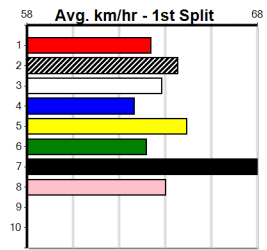

Geelong
13 (E1)
10:45PM
(VIC time)

GEELONG RACE 13

Distance: 400m, Race Type: Grade 5 T3, Total Prizemoney: $1,530
1st: $1,000, 2nd: $320, 3rd: $160, 4th: $50

Watchdog Tips:

Grid for Watchdog Tips

Bet:

Grid for Betting

Table header with columns: Form Box, Wgt, Dist, Track, Date, Time, BON, Margin, 1st/2nd (Time), PIR, Checked, Comment, W/R, Split 1, S/P, Grade

1
GOLDEN SCOTCH [5]
F Dog Apr-21 Sire: HOOKED ON SCOTCH Dam: TINDERELLA Trainer: Marcus Lloyd (Balliang)
Owner(s): L Fisher
Winning Distances: < 300m (0) 300 - 399m (4) 400 - 499m (1) 500 - 599m (0) 600 - 699m (0) > 700m (0)
Winning Weights: 34.4(1) 34.6(1) 34.7(2) 34.9(1)
Box History Table
Prize Best Starts Trk/Dts APM

2
ANACONDA SQUEEZE [5]
WBK Dog Aug-22 Sire: AUSSIE INFRARED Dam: OVER AND AWAY Trainer: Crystal Verde (Parwan)
Owner(s): C Verde
Winning Distances: < 300m (0) 300 - 399m (1) 400 - 499m (2) 500 - 599m (0) 600 - 699m (0) > 700m (0)
Winning Weights: 35.9(3)
Box History Table
Prize Best Starts Trk/Dts APM

3
GO GIZMO GO [5]
BK Bitch Jun-21 Sire: GET IT GIZMO Dam: ZIPPING LYRIC Trainer: Kenneth Howat (Plumpton)
Owner(s): K Howat
Winning Distances: < 300m (0) 300 - 399m (0) 400 - 499m (3) 500 - 599m (0) 600 - 699m (0) > 700m (0)
Winning Weights: 24.6(1) 24.7(1) 25.6(1)
Box History Table
Prize Best Starts Trk/Dts APM

4
OH CRIKEY (NSW)[5]
BK Dog Nov-21 Sire: FLYING RICCIARDO Dam: FANTASTIC DAISY Trainer: Wade Green (Parwan)
Owner(s): W Green
Winning Distances: < 300m (0) 300 - 399m (1) 400 - 499m (4) 500 - 599m (0) 600 - 699m (0) > 700m (0)
Winning Weights: 30.5(1) 31.1(1) 31.3(1) 31.5(1) 31.6(1)
Box History Table
Prize Best Starts Trk/Dts APM

5
RUPTURED [5]
F Dog Sep-21 Sire: BERNARDO Dam: CLOSE ENOUGH Trainer: Corey Jennings (Koo Wee Rup)
Owner(s): C Jennings
Winning Distances: < 300m (0) 300 - 399m (2) 400 - 499m (1) 500 - 599m (0) 600 - 699m (0) > 700m (0)
Winning Weights: 38.6(1) 39.3(2)
Box History Table
Prize Best Starts Trk/Dts APM