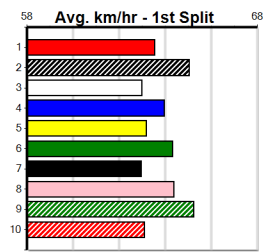

G'DAY CHEF CATERERS

Distance: 400m, Race Type: Grade 5, Total Prizemoney: $2,925
1st: $1,950, 2nd: $600, 3rd: $300, 4th: $75

NOCTILUCENT (2) can break up the field in the early stages and that could be the telling difference.
MORE WINE PLEASE (8) should get plenty of room early and can set after the top elect and they look a very strong quinella option.

Watchdog Tips: **2** **8** **1** **3** **Bet:** **Box Quinella 2,8 ($10 for 1000%)**

1

JACAERYS BALE (NSW)[5] **Back in form, draw helps chances, key player.** **$5.50**

RF Dog Mar-22 Sire: JS FLAMIN ACE Dam: FAITHY BALE Trainer: Luke Harris (Devon Meadows)

Owner(s): L Harris

Winning Distances: < 300m (0) 300 - 399m (3) 400 - 499m (6) 500 - 599m (0) 600 - 699m (0) > 700m (0)

Winning Weights: 24.7(1) 26.1(1) 26.3(1) 26.5(1) 26.6(1) 26.8(1) 27.1(1) 27.2(1) 27.6(1)

Box	1st	2nd	3rd	4th	5th	6th	7th	8th
1	2	2	1	1	2			
2						4	2	4
3								
4								
5	1	1	2	1	4			1
6	2		4	2	2	2		
7								
8	2	1	1	1				2

Prize Best Starts Trk/Dts APM: $19800.00, 22.67(5)-18/4/25, 62-9-4-11, 7-0-2-0, 5187

2

NOCTILUCENT [5] **Can set the early tempo, the one to run down** **$3.70**

BE Bitch Dec-21 Sire: BARCIA BALE Dam: PYROCUMULUS Trainer: Correy Grenfell (Anakie)

Owner(s): Fluffy Side Up (SYN), A Onley, P Onley

Winning Distances: < 300m (0) 300 - 399m (3) 400 - 499m (8) 500 - 599m (1) 600 - 699m (0) > 700m (0)

Winning Weights: 24.9(1) 26.2(1) 26.6(2) 27.0(1) 27.2(1) 27.5(3) 27.6(1) 28.0(1) 28.2(1)

Box	1st	2nd	3rd	4th	5th	6th	7th	8th
1	2	2	2	1				2
2	4	2						
3	1		1					
4	2	1						2
5	2	3			1	1		1
6		3	4	2				1
7		2	2	1	1			1
8	1	1		2	1			1

Prize Best Starts Trk/Dts APM: $41355.00, 23.32(6)-6/6/25, 54-12-14-9, 1-0-0-0, 10140

3

PAW KATTIA (NSW)[5] **Hit or miss early, needs to hit, keep safe.** **$8.50**

BD Bitch Nov-22 Sire: FERAL FRANKY Dam: DYNA WINTER Trainer: Tammy Kennedy-harris (Devon M)

Owner(s): L Harris

Winning Distances: < 300m (0) 300 - 399m (1) 400 - 499m (5) 500 - 599m (0) 600 - 699m (0) > 700m (0)

Winning Weights: 25.4(1) 26.3(1) 26.4(1) 26.5(1) 27.0(2)

Box	1st	2nd	3rd	4th	5th	6th	7th	8th
1	2	5	2	2	2	1		
2	1	1	1	1	1			
3	1	2	3	1	1	1		
4				2	2		3	
5	1	3	1	3	2			2
6					1	3		1
7	1	1	1	1	2			
8		2	4	2	1			1

Prize Best Starts Trk/Dts APM: $20175.63, 22.79(1)-13/2/25, 68-6-9-16, 15-1-3-3, 8470

4

TAKE THE EDGE [5] **Front runner, may not cross early, too risky.** **$11.00**

BK Bitch Mar-22 Sire: MY REDEEMER Dam: BAG OF TRICKS Trainer: Donna Dean (Nyora)

Owner(s): R Haines

Winning Distances: < 300m (0) 300 - 399m (4) 400 - 499m (1) 500 - 599m (0) 600 - 699m (0) > 700m (0)

Winning Weights: 26.0(1) 26.2(2) 26.4(1) 26.6(1)

Box	1st	2nd	3rd	4th	5th	6th	7th	8th
1	1						1	1
2					1	1		
3	1	1	1	1	1			1
4		1			1			
5	1	1	2			2		1
6	1					1		
7	1	1	1	1	1	1		1
8	1		1		2	2		1

Prize Best Starts Trk/Dts APM: $9305.63, 23.04(7)-22/4/25, 36-5-3-5, 5-0-1-0, 1514

5

HARAJUKU LASS [5] **Far from disgraced when placed last time.** **$9.00**

BK Bitch Jul-22 Sire: FERAL FRANKY Dam: MIYAZAKI Trainer: Jason Sharp (Lara)

Owner(s): A Lie

Winning Distances: < 300m (0) 300 - 399m (1) 400 - 499m (8) 500 - 599m (0) 600 - 699m (0) > 700m (0)

Winning Weights: 23.2(1) 23.6(1) 23.7(1) 23.8(1) 23.9(1) 24.0(2) 24.2(1) 24.3(1)

Box	1st	2nd	3rd	4th	5th	6th	7th	8th
1	1	1					1	2
2	1	1			1	1	2	1
3	1		1	1	1			1
4	2							
5		2	1	1				1
6	1	1	1		1			1
7	3	2				1	3	1
8	1	1						

Prize Best Starts Trk/Dts APM: $18195.00, 22.86(4)-20/3/25, 47-9-8-4, 12-4-0-2, 5300