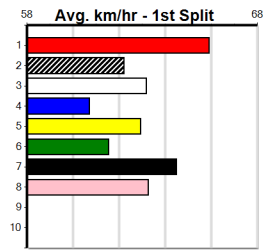

VIATEK (2-4 WINS)

Distance: 460m, Race Type: Restricted Win, Total Prizemoney: $2,925
1st: $1,950, 2nd: $600, 3rd: $300, 4th: $75

FRANKY HINDMARSH (5) posted back to back smart Sale wins recently and is well up to this class. JUST ONE FLEX (1) can record fast early sections and looks the likely leader. SHAUN LEE ROSE (4) is expected to be powering home at the business end.

Watchdog Tips: 5 1 4 2 Bet: Box Quinella 1,4,5 ($10 for 333.33%)

JUST ONE FLEX [5] Every chance to lead here, big danger. $5.50
BK Dog Jun-23 Sire: KOBLENZ Dam: JUST ONE MOMENT
Owner(s): Flex for all (SYN), G Mclachlan, H Male, J Male
Trainer: Gregory Mclachlan (Cranbourne)
Winning Distances: < 300m (0) 300 - 399m (1) 400 - 499m (2) 500 - 599m (0) 600 - 699m (0) > 700m (0)
Winning Weights: 34.4(1) 35.2(1) 35.6(1)
Box History table and Prize Best Starts table included.

DARNUM RAIN [5] Much improved, draw aids chances, must respect. $3.60
BE Dog Sep-22 Sire: FERNANDO BALE Dam: DARNUM DASHER
Owner(s): P Handley
Trainer: Peter Handley (Darnum)
Winning Distances: < 300m (0) 300 - 399m (0) 400 - 499m (4) 500 - 599m (0) 600 - 699m (0) > 700m (0)
Winning Weights: 32.5(1) 32.9(1) 33.0(1) 33.3(1)
Box History table and Prize Best Starts table included.

SALLY CAN WAIT [5] Tardy beginner, may get crowded early, risky. $10.00
BK Bitch May-23 Sire: KURO KISMET Dam: RIVIERA CRUZ
Owner(s): B Clark
Trainer: Matthew Clark (Briagolong)
Winning Distances: < 300m (0) 300 - 399m (0) 400 - 499m (3) 500 - 599m (0) 600 - 699m (0) > 700m (0)
Winning Weights: 31.1(1) 31.2(1) 31.6(1)
Box History table and Prize Best Starts table included.

SHAUN LEE ROSE [5] Powerful type, likes this circuit, each way. $7.00
BE Dog Dec-22 Sire: MAGICAL BALE Dam: SHANTELLE ROSE
Owner(s): S Chignell
Trainer: Jeffrey Chignell (Rosedale)
Winning Distances: < 300m (0) 300 - 399m (1) 400 - 499m (3) 500 - 599m (0) 600 - 699m (0) > 700m (0)
Winning Weights: 33.2(2) 34.0(2)
Box History table and Prize Best Starts table included.

FRANKY HINDMARSH (NSW) [5] Flying back to back recent Sale wins, go close $2.80
LTBD Dog Jan-23 Sire: FERAL FRANKY Dam: PRINCESS SPARKLE
Owner(s): K Corby
Trainer: Steven Bruce White (Buln Buln Ea)
Winning Distances: < 300m (0) 300 - 399m (0) 400 - 499m (2) 500 - 599m (0) 600 - 699m (0) > 700m (0)
Winning Weights: 31.7(1) 31.8(1)
Box History table and Prize Best Starts table included.