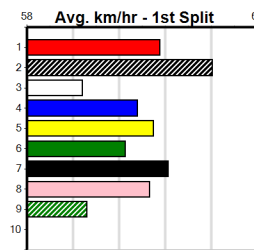

M C GRAFIX AND SIGNS

Distance: 460m, Race Type: Grade 7, Total Prizemoney: $2,925
1st: $1,950, 2nd: $600, 3rd: $300, 4th: $75

EXTREME HAVOC (7) had no luck in the hot maiden bred series final at Geelong last month prior to his fast heat win and will find this more to his liking. FIRE POWER (2) is armed with top early speed and looks a promising speedster.

Watchdog Tips: **7** **2** **8** **5** **Bet:** **Win 7**

1

MIA BLONDE [7] **Best draw she has had for a while, place value.** **$12.00**
RF Bitch Apr-23 Sire: HARD STYLE RICO Dam: SPARKLING JEWEL Trainer: Anthony Karabitsakos (Keysboro)
Owner(s): A Karabitsakos
Winning Distances: < 300m (0) 300 - 399m (0) 400 - 499m (1) 500 - 599m (0) 600 - 699m (0) > 700m (0)
Winning Weights: 26.8(1)

Run	Pos	Wgt	Dist	Track	Date	Time	BOB	Margin	1st/2nd (Time)	PIR	Checked	Comment	WR	Split 1	S/P	Grade
1st	(6)	26.8	400	GEL	R1	22-May-25	22.73	22.37	0.50L PRINCE VALHALLA (22.75)	Q/11	.	SW	.	8.40	$37.50	M
2nd	(4)	26.8	400	WGL	R2	03-Jun-25	23.17	22.49	3.5L DARNUM BEAR (22.93)	Q/43	.	.	.	8.70	$13.00	X67H
6th	(7)	26.7	400	WGL	R4	10-Jun-25	23.66	22.59	12.00 ELEVATE (22.87)	M/76	.	.	.	8.84	$4.20	X67F
8th	(5)	26.9	515	SAP	R5	23-Jun-25	30.92	29.45	11.00 CANYA MAROONS (30.21)	M/2378	.	.	.	5.26	$19.70	X67H
4th	(7)	26.8	460	WGL	R9	01-Jul-25	27.18	26.06	6.00L TRUST ME (26.76)	M/366	.	.	.	6.78	$6.80	X67

Last 3 wins NOT included above

Box History

Bx	1st	2nd	3rd	4th	5th	6th	7th	8th
1								
2								
3								
4								
5								
6								
7								
8								

Prize Best	$2355.00
Starts	27.18(7)-1/7/25
Trk/Dts	5-1-1-0
APM	1-0-0-0 1899

2

FREE POWER [7] **Fast early, shows promise, major player.** **$3.20**
BK Dog Sep-23 Sire: BERNARDO Dam: SURPRISING Trainer: Graham Brown (Trafalgar)
Owner(s): C Brown
Winning Distances: < 300m (0) 300 - 399m (0) 400 - 499m (1) 500 - 599m (0) 600 - 699m (0) > 700m (0)
Winning Weights: 33.2(1)

Run	Pos	Wgt	Dist	Track	Date	Time	BOB	Margin	1st/2nd (Time)	PIR	Checked	Comment	WR	Split 1	S/P	Grade
1st	(2)	33.2	400	WGL	R1	10-Jun-25	22.65	22.59	7.00L MIA SIENNA (23.14)	M/11	.	SW	.	8.42	$6.80	M
2nd	(2)	33.3	460	WGL	R9	17-Jun-25	25.95	25.78	0.25L FASTENED (25.94)	M/222	.	SW	.	6.58	$9.40	X67

Last 3 wins NOT included above

Box History

Bx	1st	2nd	3rd	4th	5th	6th	7th	8th
1								
2	1	1						
3								
4								
5								
6								
7								
8								

Prize Best	$2280.00
Starts	25.95(2)-17/6/25
Trk/Dts	2-1-1-0
APM	1-0-1-0 2280

3

JOLLY OLD MAC [7] **New here, rising in class, will need some luck.** **$16.00**
F Dog May-23 Sire: BERNARDO Dam: OHANA SPARKLES Trainer: Matthew Clark (Briagolong)
Owner(s): M Clark
Winning Distances: < 300m (0) 300 - 399m (0) 400 - 499m (1) 500 - 599m (0) 600 - 699m (0) > 700m (0)
Winning Weights: 30.1(1)

Run	Pos	Wgt	Dist	Track	Date	Time	BOB	Margin	1st/2nd (Time)	PIR	Checked	Comment	WR	Split 1	S/P	Grade
4th	(2)	31.3	435	SLE	R2	01-Jun-25	25.12	24.38	3.00L CATCH A CUTIE (24.92)	S/744	.	.	.	5.58	$2.10	M
2nd	(1)	31.0	435	SLE	R4	27-Jun-25	25.00	24.25	5.50L DR. ODIN (24.63)	M/433	.	SW	.	5.40	$2.30	M
1st	(2)	30.1	435	SLE	R2	02-Jul-25	24.99	24.80	2.25L SUGAR PLUM ROSE (25.14)	M/222	.	SW	.	5.34	$1.50	T3-M

Last 3 wins NOT included above

Box History

Bx	1st	2nd	3rd	4th	5th	6th	7th	8th
1								
2	1	1						
3								
4								
5								
6								
7								
8								

Prize Best	$1595.00
Starts	FSH
Trk/Dts	3-1-1-0
APM	0-0-0-0 1580