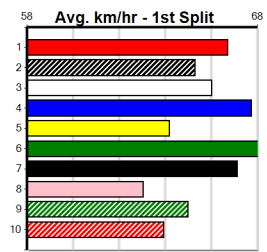

SPORTSBET MORE PLACES FINAL (1-4 WINS)

Distance: 400m, Race Type: Restricted Win Final, Total Prizemoney: $3,360
1st: $2,250, 2nd: $690, 3rd: $345, 4th: $75

PAW ZEVRON (6) kept his unbeaten record intact with a emphatic heat win posting the fastest heat win and he clearly is the one to beat. UNLEASH THE LION (1) was never challenged in his heat win and looks the clear danger.

Watchdog Tips: 6 1 7 3 Bet: Win 6

UNLEASH THE LION [4] Never challenged in top heat win, clear danger. $3.50
BD Dog Jul-23 Sire: BEAST UNLEASHED Dam: COSMIC KATIE
Owner(s): FOUR FROTHYS (SYN), G Pask, G Pask
Trainer: Dawn Johnston (Toongabbie)

MANILA PHANTOM [6] Can miss the start, has the talent, place. $10.00
BK Dog Sep-23 Sire: FERAL FRANKY Dam: MANILA PUNO
Owner(s): P Smith
Trainer: Mario Briganti (Pearcedale)

BETTY'S GARDEN [4] Class edge shone in heat win off this draw, place $9.00
BK Bitch Feb-23 Sire: BERNARDO Dam: SMOKIN' CINDY
Owner(s): T Tufo
Trainer: Tony Tufo (Labretouche)

ELECTRA OPAL [5] Likely to get buried back early, tough ask. $26.00
BK Bitch Dec-22 Sire: ASTON DEE BEE Dam: PANADERO OPAL
Owner(s): FOUR FROTHYS (SYN), G Pask, G Pask
Trainer: Gerard O'keeffe (Neerim Junction)

STRIKE IT MIKE [5] Tardy at box rise but solid muster, place value $21.00
BK Dog Apr-23 Sire: ASTON RUPEE Dam: ANTS IN PANTS
Owner(s): S Crawford
Trainer: Shona Crawford (Pearcedale)

1

2

3

4

5