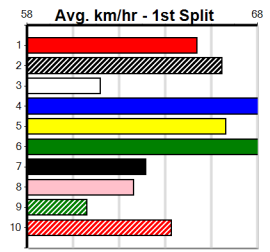

SPORTSBET HT2

Distance: 400m, Race Type: Mixed 6/7 Heat, Total Prizemoney: $2,925
1st: $1,950, 2nd: $600, 3rd: $300, 4th: $75

Plenty of early speed in this race with edge going to ASTON TORTA (2) who has drawn inside most of the other speed dogs. SARSAPARILLA KID (4) is near faultless early and should be on the speed from the outset. ASTON FONTAINE (6) shows promise.

Watchdog Tips: 2 4 6 5 Bet: Box Quinella 2,4,6 ($10 for 333.33%)

DARNUM STUMP [6] Working through the grades, toughest test, place. $10.00
Owner(s): P Handley
Sire: BERNARDO Dam: DARNUM DASHER
Trainer: Peter Handley (Darnum)
Winning Distances: < 300m (0) 300 - 399m (1) 400 - 499m (1) 500 - 599m (0) 600 - 699m (0) > 700m (0)
Winning Weights: 43.0(1) 43.9(1)
8th (5) 44.2 350 HVL R1 04-May-25 19.84 18.91 5.50L GUNAI CYCLONE (19.47) S/8 . . . . . 6.73 $18.90 X67
2nd (4) 43.6 350 HVL R9 09-May-25 19.68 19.22 2.25L DESPICABLE ANDY (19.53) M/3 . . . . . 6.75 $9.60 T3-7
3rd (2) 43.3 350 HVL R9 16-May-25 19.77 19.41 4.50L WHERE'S DENNIS (19.46) S/5 . . . . . 6.84 $1.60 T3-RW
5th (7) 43.6 400 WGL R4 29-May-25 23.49 22.96 8.00L WOODSIDE VIXEN (22.96) S/66 . . . . . 8.80 $5.80 T3-7
2nd (1) 43.4 400 WGL R9 12-Jun-25 23.19 22.62 1.75L INDI GOES BANG (23.08) S/74 . . . . . 8.68 $7.60 T3-7
2nd (6) 43.3 400 WGL R4 19-Jun-25 22.88 22.79 0.10L DAINTREE BULLET (22.87) S/32 . . . . . 8.45 $5.20 T3-7
5th (7) 43.6 400 WGL R3 24-Jun-25 23.18 22.65 4.00L CARRY ON MACI (22.90) S/56 . . . . . 8.48 $51.70 X67
1st (3) 43.0 400 WGL R11 03-Jul-25 23.14 23.04 0.25L RUMOUR WHY PETER M/32 . . . . . 8.68 $3.70 X67
Last 3 wins NOT included above
1st (5) 43.9 350 HVL R1 06-Apr-25 19.98 18.92 2.50L WAVE IN SEA (20.15) S/4 . . . . . 6.82 $3.90 M

ASTON TORTA [7] Can race in a forward position early, go close. $3.50
Owner(s): R Borda
Sire: ASTON KIMETTO Dam: ASTON KOMUNI
Trainer: Lyn Smith (Nambrok)
Winning Distances: < 300m (0) 300 - 399m (0) 400 - 499m (1) 500 - 599m (0) 600 - 699m (0) > 700m (0)
Winning Weights: 29.2(1)
2nd (2) 29.7 400 WGL R1 13-May-25 23.03 22.53 1.5L ASTON FUMIKO (22.93) M/22 . . . . . 8.41 $7.60 M
2nd (4) 29.7 400 WGL R1 20-May-25 23.06 22.31 4.25L ASTON PASTIZZI (22.78) M/22 . . . . . 8.50 $2.20 M
3rd (2) 29.6 400 WGL R2 30-May-25 22.91 22.49 1.00L FURIOUS FALCON (22.85) M/11 . . . . . 8.27 $8.20 RW
4= (8) 29.4 400 WGL R1 10-Jun-25 23.54 22.59 13.00L FREE POWER (22.65) M/43 . . . . . 8.67 $1.70 M
1st (1) 29.2 400 WGL R2 20-Jun-25 22.94 22.42 0.75L STANLEY STAFF (22.99) M/11 . . . . . 8.33 $1.50 M
4th (4) 28.8 400 WGL R4 01-Jul-25 23.42 22.63 12.00L PAW ZEVON (22.63) M/22 . . . . . 8.51 $9.80 RWH
Last 3 wins NOT included above