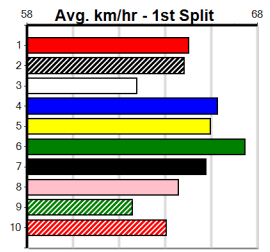

Warragul
10
9:57PM
(VIC time)

SHIMA SHINE AT STUD

Distance: 400m, Race Type: Mixed 4/5, Total Prizemoney: $3,360
1st: $2,250, 2nd: $690, 3rd: $345, 4th: $75

BIG YETI (8) finished runner up off this box here last week behind a fast type and will find this more to his liking. BE UNITED (2) got the job done here last week over the 460m and will have no problem with the drop back in distance.

Watchdog Tips: **8** **2** **1** **5** **Bet:** **Win 8**

1

I'M FABULOUS [4] Comes into calculations off this draw. **$5.00**

BK Bitch Jul-23 Sire: AUSSIE INFRARED Dam: HOOK ALONG BOOK Trainer: Belinda Connolly (Caldermeade)

Owner(s): S Connolly
Winning Distances: < 300m (0) 300 - 399m (0) 400 - 499m (4) 500 - 599m (0) 600 - 699m (0) > 700m (0)
Winning Weights: 26.3(2) 26.4(1) 26.5(1)

Box	1st	2nd	3rd	4th	5th	6th	7th	8th
1	1	1	1					
2				2				1
3		1	2		1			1
4	1			1		1	1	
5						1		
6	1		1	1				1
7	1	1	1					
8		1						

Prize Best Starts Trk/Dts APM: $10390.00, 22.58(1)-18/4/25, 24-4-4-2, 11-4-2-0, 7456

3rd (6) 26.2 460 WGL R8 16-May-25 26.17 25.82 1.5L JUMBUK JOHNNY (26.07) M/322 . . . . . 6.53 $6.70 5
2nd (1) 26.4 460 WGL R8 23-May-25 26.26 26.19 0.50L AMRON SAMMY (26.24) Q/111 . . . . . 6.50 $2.60 5
7th (4) 26.3 450 SHP R6 26-May-25 25.86 25.20 9.50L DEAR CARLA LOU (25.20) M/657 . . . . . 6.79 $13.80 5
2nd (8) 26.2 425 BEN R10 06-Jun-25 24.01 23.73 2.25L HAPPY AND NUMB (23.86) M/222 . . . . . 6.64 $7.30 SH
4th (6) 26.3 410 HOR R11 17-Jun-25 23.97 23.31 9.50L PAW WHITLEY (23.32) M/54 . . . . . 10.78 $13.30 5
1st (7) 26.3 400 WGL R11 20-Jun-25 22.65 22.42 0.10L BLACK XENA (22.66) M/22 . . . . . SW . 8.29 $6.00 5
8th (3) 26.1 435 SLE R6 27-Jun-25 25.08 24.25 12.00 GOLDEN BEAR (24.25) M/776 . . . . . 5.40 $11.60 X45
4th (2) 26.5 400 WGL R3 01-Jul-25 24.02 22.63 14.00 ENZOLA (23.04) M/56 . . . . . 8.58 $7.40 RWH

Last 3 wins NOT included above

1st (6) 26.5 400 WGL R1 21-Mar-25 22.89 22.53 2.50L IN THE WEST (23.06) M/11 . . . . . SW . 8.46 $1.80 M
1st (1) 26.4 400 WGL R9 18-Apr-25 22.58 22.35 0.75L ANGRY MURRAY COD Q/11 . . . . . SW . 8.22 $1.40 7
1= (4) 26.3 400 WGL R9 25-Apr-25 22.75 22.53 2.25L I'M FABULOUS/ASTON M/11 . . . . . 8.26 $8.20 X67