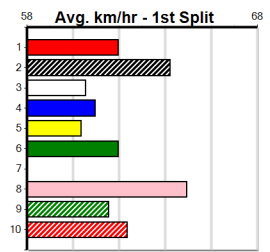

RSN GREY AREAS - WEDNESDAY & FRIDAY

Distance: 400m, Race Type: Maiden, Total Prizemoney: $2,535
1st: $1,680, 2nd: $520, 3rd: $260, 4th: $75

LENORA JAMES (2) looks the one to beat based on her handy placing here last week on debut.
DR.FALLON (6) has been competitive in her two races in slightly tougher maiden company.

Watchdog Tips: 2 6 4 1 **Bet:** Win 2