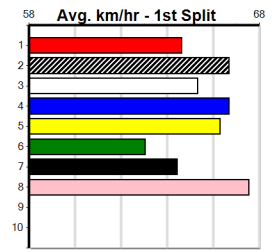

PAUA OF BUDDY AT STUD

Distance: 400m, Race Type: Free For All, Total Prizemoney: $3,360
1st: $2,250, 2nd: $690, 3rd: $345, 4th: $75

MOTION SESNSOR (8) found bother at a crucial stage when a short favourite here last week and off a better draw today looks set to atone for that luckless defeat. PRETTY FOLLIE (2) has gone to another level in recent times and looms as the danger

Watchdog Tips: 8 2 4 3 Bet: Trifecta 8/2/3,4,5 ($10 - 333.33%)

SPICY ASSASSIN [4] Drawn to settle on the speed, place hope. $18.00
Owner(s): D Kerr
Sire: FLYING RICCIARDO Dam: ZIPPING ANNABEL
Trainer: Belinda Connolly (Caldermeade)
Box History table and Prize Best Starts table included.

PRETTY FOLLIE [2] Gone to another level, early burn, danger. $5.50
Owner(s): G Connell
Sire: MY REDEEMER Dam: CAPTAIN JACKIE
Trainer: David Kerr (Caldermeade)
Box History table and Prize Best Starts table included.

AUSSIE SUPREME [4] Hard to follow but has the engine, key player. $12.00
Owner(s): T Tufo
Sire: AUSSIE INFRARED Dam: DOUBLE SUPREME
Trainer: Tony Tufo (Labertouche)
Box History table and Prize Best Starts table included.

INTERSTATE GIRL (NSW)[4] Racing in carer best form, can threaten. $5.00
Owner(s): N Powell
Sire: SUPERIOR PANAMA Dam: REALLY UNREAL
Trainer: Jason Sharp (Lara)
Box History table and Prize Best Starts table included.

HARLEY [4] Near faultless early, can get tired, place. $18.00
Owner(s): Franstail (SYN), R Burns, G Mills, J Mills, M Hummel, A Corrone
Sire: FERNANDO BALE Dam: SMOKIN' CINDY
Trainer: Gregory Mills (Frankston)
Box History table and Prize Best Starts table included.