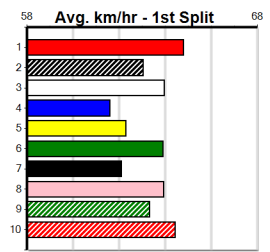

BARN BAR FUNCTION ROOM

Distance: 400m, Race Type: Grade 5, Total Prizemoney: $2,925
1st: $1,950, 2nd: $600, 3rd: $300, 4th: $75

CHEEKY CHOMPERS (8) has won here previously in a red hot 22.38 and looks very much suited to this company. HOW DELIGHTFUL (6) would take some stopping based on her speedy 22.79 recent win here off a similar draw.

Watchdog Tips: 8 6 5 1 **Bet:** Win 8

1

PAW VARNER (NSW)[5] **Can show a good turn of speed, must respect.** **$4.40**
RF Dog Jul-22 Sire: DYNA TRON Dam: HADEEL BALE Trainer: Tammy Kennedy-harris (Devon M)
Owner(s): L Harris
Winning Distances: < 300m (0) 300 - 399m (4) 400 - 499m (2) 500 - 599m (0) 600 - 699m (0) > 700m (0)
Winning Weights: 33.0(1) 33.5(1) 33.6(2) 33.8(2)
2nd (1) 32.6 400 WGL R10 27-May-25 22.78 22.62 1.75L SWIFTY GIRL (22.67) M/22 . . . . 8.31 $3.00 5
3rd (8) 32.8 435 SLE R12 01-Jun-25 24.83 24.38 7.00L PAW ILLABO (24.38) M/433 . . . . 5.43 $3.20 5
4th (5) 32.8 400 GEL R11 07-Jun-25 23.52 22.47 11.00 PEAKY AVENGER (22.79) S/54 . . . . 8.65 $4.30 5
7th (1) 32.8 425 BEN R10 13-Jun-25 25.04 23.78 12.00 ZORBAS BALE (24.25) M/555 . . . . V14 . . . . 6.72 $10.20 5
2nd (1) 32.5 400 GEL R12 20-Jun-25 22.91 22.30 3.00L REGAL HUXLEY (22.71) M/33 . . . . 8.55 $4.00 5
2nd (1) 32.9 400 WGL R12 24-Jun-25 23.18 22.65 1.25L ROSE OF SATURN (23.10) M/33 . . . . 8.49 $2.90 5
3rd (7) 32.9 435 SLE R10 29-Jun-25 24.88 24.36 2.00L MR. KIA ORA (24.75) S/844 . . . . SW 5.41 $35.00 5
4th (1) 32.6 400 WGL R11 04-Jul-25 23.30 22.69 3.5L MAC AND CHEESE (23.06) S/44 . . . . 8.67 $3.90 5
Last 3 wins NOT included above
1st (2) 33.6 410 HOR R11 24-Sep-24 23.19 22.93 6.00L CIRCLE THE SPACE/DEADLY Q/11 . . . . SW 10.26 $2.50 5
1st (3) 33.5 390 BAL R13 20-Nov-24 22.09 21.84 1.00L PAW XENA (22.14) Q/11 . . . . 8.37 $21.20 5
1st (6) 33.6 390 WBL R13 06-Mar-25 22.28 21.97 0.50L CRUSH YOUR RUSH (22.31) M/22 . . . . 8.54 $2.90 5

2

SOMETHING CLEVER [5] **Hard to follow, has the talent, keep safe** **$10.00**
BK Dog Apr-21 Sire: ASTON KIMETTO Dam: POPOWSKI Trainer: Peter Craig (Langwarrin)
Owner(s): AMSTEL (SYN), P Craig, L Jennings, N Tracy
Winning Distances: < 300m (0) 300 - 399m (1) 400 - 499m (6) 500 - 599m (0) 600 - 699m (0) > 700m (0)
Winning Weights: 32.2(1) 32.7(1) 33.2(1) 33.8(1) 33.9(1) 34.0(1) 34.4(1)
3rd (2) 34.2 425 BEN R1 20-Apr-25 24.67 23.75 3.5L MAXED OUT (24.43) M/565 . . . . 6.88 $7.60 VET
6th (8) 34.2 400 WGL R10 25-Apr-25 23.08 22.53 6.00L STITCH AND SHOUT (22.66) S/76 . . . . 8.73 $30.10 5
6th (4) 33.7 410 HOR R12 02-May-25 23.75 23.04 3.75L MR. PERSUADER (23.49) M/66 . . . . 10.90 $47.60 5
2nd (3) 33.8 390 SHP R4 05-May-25 22.43 22.11 3.25L INFRARED RAYS (22.21) M/53 . . . . 8.75 $6.10 VET
5th (7) 33.6 410 HOR R11 09-May-25 23.89 23.25 9.00L NYAH NYAH DEMON (23.29) S/75 . . . . 10.92 $4.80 VET
8th (4) 33.6 400 WGL R9 27-May-25 23.41 22.62 9.50L BUSHMAN'S ARCHIE (22.76) M/88 . . . . 8.83 $36.90 5
3rd (1) 33.8 400 WGL R10 30-May-25 22.74 22.49 3.75L ESSENCE (22.49) M/22 . . . . 8.46 $27.40 5
F (1) 33.8 400 GEL R5 10-Jun-25 0.00 22.70 . . . . BIG CONE TONE (22.82) M/88 . . . . V14 . . . . 10.32 $4.90 X45
Last 3 wins NOT included above
1st (5) 33.9 460 GEL R8 19-Nov-24 26.18 25.83 2.25L DEEP FEVER (26.32) M/331 . . . . SW 6.75 $30.60 X45
1st (2) 34.4 400 WGL R7 20-Feb-25 22.50 22.50 6.00L PATH TO NIRVANA (22.91) Q/11 . . . . SW 8.40 $6.50 5
1st (4) 34.0 435 SLE R5 02-Apr-25 24.67 24.66 1.5L REDGUM WARS (24.76) M/652 . . . . 5.50 $5.10 T3-5