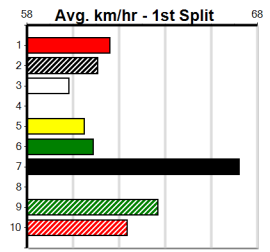

PHOTO MAN AT STUD

Distance: 400m, Race Type: Maiden, Total Prizemoney: $2,535
1st: $1,680, 2nd: $520, 3rd: $260, 4th: $75

Two well bred first starters in ASTON CLEESE (4) and DASH INTENTION (8) hold the key to this race so betting best guide here. DR SMOKEY (6) powered home when runner up at Sale on debut and looks the best of the exposed runners.

Watchdog Tips: 8 4 6 1 Bet: Box Quinella 4,6,8 ($10 for 333.33%)

SO MUCH CHATTER [M] Placed in 6 of 9, gun draw, key player. $6.00
Owner(s): T Jose
Winning Distances: < 300m (0) 300 - 399m (0) 400 - 499m (0) 500 - 599m (0) 600 - 699m (0) > 700m (0)
Trainer: Tanya Jose (Catani)

PAW ESTRELLA (NSW)[M] Been racing in tougher maidens, could improve. $10.00
Owner(s): B Wheeler
Winning Distances: < 300m (0) 300 - 399m (0) 400 - 499m (0) 500 - 599m (0) 600 - 699m (0) > 700m (0)
Trainer: Samantha Grenfell (Anakie)

DR. JORDAN [M] Lacked early speed in his 2 runs, tested. $15.00
Owner(s): DOCTORS KENNELS (SYN), J McMahon, J Gill
Winning Distances: < 300m (0) 300 - 399m (0) 400 - 499m (0) 500 - 599m (0) 600 - 699m (0) > 700m (0)
Trainer: Emily McMahon (Giffard West)

ASTON CLEESE [M] Well bred type, in capable hands, watch betting. $3.50
Owner(s): R Borda
Winning Distances: < 300m (0) 300 - 399m (0) 400 - 499m (0) 500 - 599m (0) 600 - 699m (0) > 700m (0)
Trainer: Lyn Smith (Nambrok)

ONE TIME CHAPPLE [M] Never looked likely on debut, tough draw, risky. $15.00
Owner(s): M Chapple
Winning Distances: < 300m (0) 300 - 399m (0) 400 - 499m (0) 500 - 599m (0) 600 - 699m (0) > 700m (0)
Trainer: Trevor Whitford (Willow Grove)

1

2

3

4

5