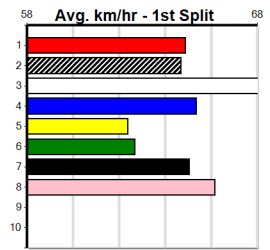

SENNACHIE AT STUD

Distance: 460m, Race Type: Mixed 4/5, Total Prizemoney: $3,360
1st: $2,250, 2nd: $690, 3rd: $345, 4th: $75

SHORT STRAW TREV (8) is expected to be carving out elite early sections on the arm and is the one to catch. HIGHLY CONNECTED (4) has claims.

Watchdog Tips: 8 4 2 1 Bet: Win 8

TOP KADE (NSW)[5] Draw helps but others rate better, tough ask. $6.50
BK Bitch Mar-23 Sire: ASTON DEE BEE Dam: BLAND PURR
Owner(s): B Alford
Winning Distances: < 300m (1) 300 - 399m (2) 400 - 499m (5) 500 - 599m (1) 600 - 699m (0) > 700m (0)
Winning Weights: 26.1(2) 26.2(2) 26.5(1) 26.6(2) 26.7(1) 27.3(1)
5th (4) 26.6 435 SLE R5 11-May-25 24.81 24.17 6.00L BEGONIA BELL (24.42) M/334 . . . SW . . . 5.30 $4.50 4
6th (7) 27.2 400 WGL R6 20-May-25 23.08 22.31 6.50L SHARNI'S SECRET (22.62) M/44 . . . . . 8.49 $13.20 X45
1st (4) 27.3 400 WGL R12 30-May-25 22.98 22.49 0.75L PETITE BEAST (23.02) S/53 . . . . . 8.54 $1.80 5
3rd (2) 26.8 510 SLE R8 08-Jun-25 29.38 28.80 2.75L JUNIOR'S MATE (29.21) M/212 . . . . . 9.23 $3.10 X45
5th (7) 26.6 510 SLE R8 15-Jun-25 29.31 29.02 4.25L SWEET NUGGET (29.02) M/222 . . . . . 9.13 $5.70 X45
3rd (2) 26.6 300 HVL R10 22-Jun-25 16.90 16.52 4.00L CHEMICAL EROSION (16.63) M/7 . . . . . 3.98 $9.00 5
5th (4) 26.4 510 SLE R8 27-Jun-25 29.32 28.76 6.00L BARRETOS (28.90) Q/222 . . . . . 9.16 $22.50 X45
5th (1) 26.4 515 SAN R11 03-Jul-25 30.29 29.33 4.00L PAW ALEXIS (30.02) M/1112 . . . . . 5.11 $12.90 5
Last 3 wins NOT included above
1st (2) 26.7 400 WGL R11 21-Feb-25 22.81 22.66 1.75L PAW VARNER (22.92) M/11 . . . . . 8.43 $4.00 5
1st (8) 26.6 460 WGL R10 11-Mar-25 26.41 26.15 4.75L BOWIE SUNNY (26.73) Q/111 . . . . . 6.52 $2.50 5
1st (4) 26.6 435 SLE R9 04-May-25 24.54 24.17 1.5L JUMBUK DAMIEN (24.63) M/111 . . . . . 5.22 $3.40 5
Trainer: Justin Bowman (Kilmany)

LEVIATHAN (NSW)[5] Drawn to get a charmed run, each way value. $8.00
BK Dog Aug-22 Sire: ASTON RUPEE Dam: LOOK FANCY NANCY
Owner(s): FANTASTIC SEVEN (SYN), S Arvanitis, L Dalais, N Vougioukas, J Therese, T Viragh
Winning Distances: < 300m (0) 300 - 399m (0) 400 - 499m (4) 500 - 599m (0) 600 - 699m (0) > 700m (0)
Winning Weights: 32.7(2) 33.5(2)
1st (5) 32.7 435 SLE R11 30-Apr-25 24.57 24.57 4.75L KILMANY WARRIOR (24.90) M/111 . . . . . SW . . . 5.22 $2.10 RWH
1st (3) 32.7 435 SLE R4 09-May-25 24.45 24.20 5.50L COVER DRIVE (24.81) M/111 . . . . 5.21 $1.50 RWF
3rd (2) 32.2 515 SAP R7 19-May-25 29.89 29.36 0.75L MISS JAZZ (29.85) M/1211 . . . . 5.17 $3.40 5
7th (5) 32.4 515 SAP R5 26-May-25 30.56 29.26 8.00L SO YOU ASSUME (30.02) M/7556 . . . . 5.25 $6.40 5
5th (4) 32.2 515 SAP R4 02-Jun-25 30.19 29.59 8.50L INSTANT OFFER (29.61) M/4655 . . . . 5.24 $6.60 5
2nd (4) 32.5 460 WGL R4 13-Jun-25 26.27 25.70 1.75L TRENDY TOMMY (26.15) S/674 . . . . 6.75 $8.60 RWH
6th (4) 31.9 515 SAN R2 19-Jun-25 30.50 29.27 15.00L AMRON MICK (29.52) M/3665 . . . . 5.12 $24.30 RWF
2nd (5) 31.8 515 SAP R5 30-Jun-25 30.01 29.44 8.00L WHERE'S POPPY (29.48) M/3322 . . . . 5.21 $39.00 X45
Last 3 wins NOT included above
1st (3) 33.5 400 GEL R1 20-Dec-24 22.82 22.43 2.25L SPECIAL PLAYS (22.97) M/22 . . . . 8.63 $2.30 M
1st (1) 33.5 400 GEL R10 27-Dec-24 22.73 22.48 2.25L TRUTH TELLER (22.88) S/33 . . . . 8.70 $2.50 X67
Trainer: Eddie Lieshout (Drouin West)