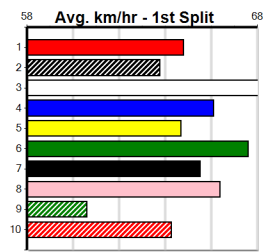

SPORTSBET HT1

Distance: 400m, Race Type: Mixed 6/7 Heat, Total Prizemoney: $2,925
1st: $1,950, 2nd: $600, 3rd: $300, 4th: $75

CARRY ON MACI (3) is unbeaten having won both of her races this track and distance and she can show has already developed a trademark with an ability to fly the traps and post elite early sections. ROXY STYLE (5) holds a class edge.

Watchdog Tips: 3 5 4 1 Bet: Box Trifecta 1,3,4,5 ($10 for 41.67%)

DR. XANTHIC [7] Shows promise and early speed, gun draw, threat $4.50
BK Dog Mar-23 Sire: FERAL FRANKY Dam: CARRIE
Owner(s): DOCTORS KENNELS (SYN), J McMahon, J Gill
Trainer: Emily McMahon (Giffard West)
Winning Distances: < 300m (0) 300 - 399m (0) 400 - 499m (1) 500 - 599m (0) 600 - 699m (0) > 700m (0)
Winning Weights: 32.6(1)
1st (7) 32.6 435 SLE R3 27-Jun-25 24.67 24.25 13.00 BERTOLUCCI (25.57) Q/111 5.29 $17.90 M
8th (6) 32.5 515 SAN R1 03-Jul-25 30.74 29.33 19.00 WEBLEC JOEL (29.46) M/3678 5.17 $44.80 X67
Box History: Bx 1st 2nd 3rd 4th 5th 6th 7th 8th
Prize Best $1680.00 FSH
Starts 2-1-0-0
Trk/Dts 0-0-0-0
APM 1680

TOLD YOU SO [6] Speed drawn either side is a worry, place chance. $9.00
WBK Bitch Feb-23 Sire: LOTS OF CHATTER Dam: YOU BUG ME
Owner(s): T Jose
Trainer: Tanya Jose (Catani)
Winning Distances: < 300m (0) 300 - 399m (0) 400 - 499m (2) 500 - 599m (0) 600 - 699m (0) > 700m (0)
Winning Weights: 25.8(1) 26.8(1)
8th (1) 26.0 515 SAP R4 03-Mar-25 30.73 29.40 16.00 PROCLIVITY (29.67) M/3237 VO 5.22 $47.10 X67H
7th (7) 26.2 435 SLE R3 09-Mar-25 25.53 24.02 11.00 COOL IT (24.77) M/458 5.42 $15.00 RW
7th (8) 26.0 400 WGL R3 29-Apr-25 23.45 22.49 10.00 FASTENED (22.78) S/57 8.70 $32.00 X67
1st (2) 25.8 435 SLE R4 07-May-25 24.58 24.58 3.25L WARRIOR TOMMY (24.79) M/111 SW 5.25 $3.40 T3-7
4th (8) 24.8 425 BEN R1 23-May-25 24.49 23.77 10.00 HAPPY AND NUMB (23.82) M/444 6.68 $9.10 X67H
2nd (8) 25.3 435 SLE R5 28-May-25 24.97 24.89 0.75L SPLASHED (24.93) M/222 5.28 $2.10 6G
7th (2) 24.9 435 SLE R4 15-Jun-25 25.62 23.98 14.00 PAW XARIA (24.66) M/146 5.25 $19.70 X67
4th (8) 25.1 400 WGL R4 26-Jun-25 23.60 22.81 4.75L JOHN BOY (23.27) M/11 VO 8.57 $1.90 T3-6
Last 3 wins NOT included above
1st (7) 26.8 400 WGL R1 06-Feb-25 23.08 22.53 2.25L MY LITTLE FLOSS (23.23) M/22 SW 8.54 $2.50 M
Box History: Bx 1st 2nd 3rd 4th 5th 6th 7th 8th
Prize Best $3880.00
Starts 22.90(1)-19/12/24
Trk/Dts 18-2-3-2
APM 9-1-1-2 1972

CARRY ON MACI [6] Unbeaten, explodes early, hard to catch. $2.70
BK Bitch Oct-23 Sire: BERNARDO Dam: COLDEN BROOKIE
Owner(s): Carry On Star (SYN), R Bryant, J Dolan, B Bryant, I Zmuda
Trainer: Kerrie White (Buln Buln East)
Winning Distances: < 300m (0) 300 - 399m (0) 400 - 499m (2) 500 - 599m (0) 600 - 699m (0) > 700m (0)
Winning Weights: 27.3(1) 27.4(1)
1st (5) 27.4 400 WGL R1 17-Jun-25 22.68 22.68 3.00L BELLARINE BEAUTY (22.87) M/11 SW 8.22 $1.80 M
1st (1) 27.3 400 WGL R3 24-Jun-25 22.90 22.65 1.75L LIVING (23.02) Q/11 SW 8.27 $1.60 X67
Box History: Bx 1st 2nd 3rd 4th 5th 6th 7th 8th
Prize Best $3630.00
Starts 22.68(5)-17/6/25
Trk/Dts 2-2-0-0
APM 2-2-0-0 3630