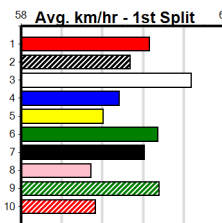

BLAZE (3) can race on the speed from the outset in this and she may prove hard to reel in if she finds the arm here. NELL'S PRIDE (1) resumes today but has plenty of talent when right and she is drawn to feature in the finish.

Watchdog Tips:

3

1

2

4

Bet:

Win 3