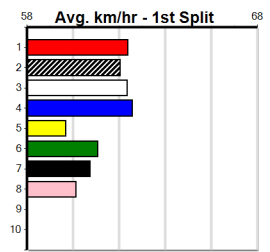

Sale

9

2:15PM

(VIC time)

AUSSIE SECRET AT STUD (275+ RANK)

Distance: 435m, Race Type: Grade 7, Total Prizemoney: $1,530
1st: $1,000, 2nd: $320, 3rd: $160, 4th: $50

GREEN FROG CAFE (5) was impressive here in his debut win 2 starts back and he may prove a bit too powerful in the run to the judge here. BLACK ATOM (3) can race on the speed throughout and could be right in the mix in this.

Watchdog Tips: **5** **3** **4** **1** **Bet:** **Win 5**

1

QUICK RESPONSE [7] Comes into calculations from this draw. **$6.50**

BK Bitch Dec-22 Sire: CATCH THE THIEF Dam: POPOWSKI
Owner(s): AMSTEL (SYN), P Craig, L Jennings, N Tracy
Winning Distances: < 300m (0) 300 - 399m (0) 400 - 499m (1) 500 - 599m (0) 600 - 699m (0) > 700m (0)
Winning Weights: 28.4(1)

Box	1st	2nd	3rd	4th	5th	6th	7th	8th
1								
2	1							
3								
4								
5								
6								
7								
8								

Prize Best: $1730.00
Starts: 24.82(2)-27/4/25
Trk/Dts: 6-1-0-0
APM: 4-1-0-0, 1384

2

JADE'S HOT [7] Been well beaten in recent times, needs to step. **$10.00**

BK Bitch Jun-23 Sire: AUSSIE INFRARED Dam: HOT SHAYNNA
Owner(s): Y Andrews
Winning Distances: < 300m (0) 300 - 399m (0) 400 - 499m (1) 500 - 599m (0) 600 - 699m (0) > 700m (0)
Winning Weights: 23.5(1)

Box	1st	2nd	3rd	4th	5th	6th	7th	8th
1								
2	1							
3								
4								
5								
6								
7								
8								

Prize Best: $2150.00
Starts: 24.96(1)-2/4/25
Trk/Dts: 16-1-1-3
APM: 12-1-1-2, 1290

3

BLACK ATOM [7] Can race on the speed throughout, major player. **$2.80**

BK Dog Mar-23 Sire: TOMMY SHELBY Dam: SWEET ELLA
Owner(s): C Ragen
Winning Distances: < 300m (0) 300 - 399m (0) 400 - 499m (1) 500 - 599m (0) 600 - 699m (0) > 700m (0)
Winning Weights: 32.6(1)

Box	1st	2nd	3rd	4th	5th	6th	7th	8th
1								
2								
3								
4								
5								
6								
7								
8								

Prize Best: $1915.00
Starts: 24.91(1)-19/1/25
Trk/Dts: 9-1-1-2
APM: 4-0-1-0, 1341

4

KOKODA TRAIL [7] Has the speed to overcome tough draw, chance. **$4.20**

F Bitch Feb-22 Sire: CATCH THE THIEF Dam: SUPREME OUTLAW
Owner(s): G Elston
Winning Distances: < 300m (0) 300 - 399m (0) 400 - 499m (1) 500 - 599m (0) 600 - 699m (0) > 700m (0)
Winning Weights: 28.3(1)

Box	1st	2nd	3rd	4th	5th	6th	7th	8th
1								
2								
3								
4								
5								
6								
7								
8								

Prize Best: $3450.00
Starts: 24.79(4)-26/2/25
Trk/Dts: 23-1-6-3
APM: 16-1-5-1, 1280

5

GREEN FROG CAFE [7] Impressive debut win here 2 back, can go close. **$5.00**

BK Dog Apr-23 Sire: MY BRO FABIO Dam: FAIR OF FACE
Owner(s): L Jennings
Winning Distances: < 300m (0) 300 - 399m (0) 400 - 499m (1) 500 - 599m (0) 600 - 699m (0) > 700m (0)
Winning Weights: 35.2(1)

Box	1st	2nd	3rd	4th	5th	6th	7th	8th
1								
2								
3								
4								
5								
6								
7								
8								

Prize Best: $1680.00
Starts: 25.25(7)-7/3/25
Trk/Dts: 2-1-0-0
APM: 2-1-0-0, 1008