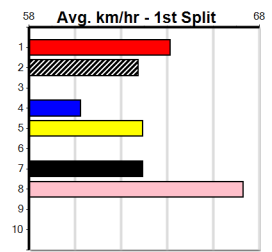

Sale
12
3:07PM
(VIC time)

TOONGABBIE LODGE (275+ RANK)

Distance: 435m, Race Type: Grade 5, Total Prizemoney: $1,530
1st: $1,000, 2nd: $320, 3rd: $160, 4th: $50

PANAMA STORM (1) has met some speedy types since his handy all the way win here 3 back and he is drawn to lead from go to whoa again. MISTY AMY (5) can wind up mid race in her races and looks well suited in the small field here.

Watchdog Tips: **1** **5** **4** **8** **Bet:** **Win 1**

1

PANAMA STORM [5] Handy win 3 back, easier than last 2, go close. **$2.80**

RF Dog Sep-21 Sire: SUPERIOR PANAMA Dam: WILL IT RAIN Trainer: Leon Lacy (Noble Park)

Owner(s): A Lie

Winning Distances: < 300m (0) 300 - 399m (1) 400 - 499m (5) 500 - 599m (0) 600 - 699m (0) > 700m (0)

Winning Weights: 30.5(1) 30.8(1) 30.9(1) 31.1(2) 31.4(1)

Box	1st	2nd	3rd	4th	5th	6th	7th	8th
1	3	4	1	1				
2	1		2	1	1			1
3	1	2	1	1	1	3		1
4		1	1		1	2	1	1
5		1	1	2	1	1	2	
6						3		1
7	1			2	2	1	1	
8			1	1		4	1	

Prize Best Starts Trk/Dts APM: $16740.00 FSH 58-6-8-7 0-0-0-0 2969

2

NO MANNERS [5] Better than his form may read, cannot dismiss. **$10.00**

BK Dog Mar-22 Sire: FERAL FRANKY Dam: MANNERS MATTER Trainer: Ronald Wood (Warragul)

Owner(s): R Wood

Winning Distances: < 300m (0) 300 - 399m (7) 400 - 499m (0) 500 - 599m (0) 600 - 699m (0) > 700m (0)

Winning Weights: 29.2(1) 29.3(1) 29.5(2) 29.7(2) 30.5(1)

Box	1st	2nd	3rd	4th	5th	6th	7th	8th
1	1	1	3	3	3	1		
2				1	2		1	
3		1	2	2	1	1	2	1
4	2		1	2	1	1	2	2
5		1	1	2	3		2	2
6	2	1		2		3	1	
7	1	1	1	1	1	1	1	1
8	1	2	2		1	2		

Prize Best Starts Trk/Dts APM: $11570.00 25.13(5)-27/5/24 75-7-7-10 6-0-1-1 2886

3

*** VACANT BOX ***

Sire: Dam: Trainer:

Owner(s):

Winning Distances: < 300m (0) 300 - 399m (0) 400 - 499m (0) 500 - 599m (0) 600 - 699m (0) > 700m (0)

Winning Weights:

Box History

4

ARLUNYA [5] Handy placings in her last 3 starts, place hopes. **$6.00**

LTBD Dog May-21 Sire: SENNACHIE Dam: BELLA EDITION Trainer: Susan Northway (Heyfield)

Owner(s): S Northway

Winning Distances: < 300m (0) 300 - 399m (6) 400 - 499m (4) 500 - 599m (0) 600 - 699m (0) > 700m (0)

Winning Weights: 35.5(1) 35.9(1) 37.3(1) 37.4(2) 37.5(3) 37.6(1) 37.7(1)

Box	1st	2nd	3rd	4th	5th	6th	7th	8th
1	2				1			
2	3	1	2	2	1			
3	2	2	1	2	1	2		
4		1	2	5	1	1	1	1
5	1			2		1	1	
6	1	1	4	3		1	1	1
7	1	1		4	4	2		
8			4	2	2	1	1	

Prize Best Starts Trk/Dts APM: $21445.00 24.74(2)-14/2/24 72-10-6-13 38-3-1-8 3179

5

MISTY AMY [5] Good mid race pace, small field suits, main danger **$4.60**

BK Bitch May-20 Sire: ZIPPING GARTH Dam: ZIPPING RUBY Trainer: Ronald Wood (Warragul)

Owner(s): R Wood

Winning Distances: < 300m (0) 300 - 399m (3) 400 - 499m (8) 500 - 599m (0) 600 - 699m (0) > 700m (0)

Winning Weights: 25.8(2) 26.1(1) 26.8(1) 27.0(1) 27.2(1) 27.5(1) 27.6(2) 27.8(1) 27.9(1)

Box	1st	2nd	3rd	4th	5th	6th	7th	8th
1	1	2	1	2	1		2	
2	4	3	3	2	3	2		
3	2	1	4		2	4	1	
4	1	3	3	2	3		3	1
5		4	2	2		1	1	
6		3	1	3	2	1	1	
7	2	6	1	2	1	1	3	
8	1		2	3	1	2	2	

Prize Best Starts Trk/Dts APM: $31075.00 25.30(8)-11/6/25 104-11-22-17 1-0-0-1 2698