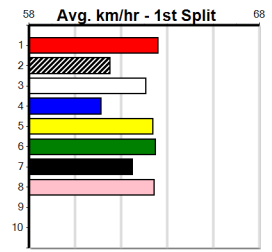

Sale

4

12:47PM

(VIC time)

SPORTSBET HT1 (275+ RANK)

Distance: 435m, Race Type: Grade 5 Heat, Total Prizemoney: $1,530
1st: $1,000, 2nd: $320, 3rd: $160, 4th: $50

TAKE THE EDGE (3) will find this easier than her last few starts and she could be the one to beat.
WARRIOR ETHAN (1) is drawn to race on the speed from the outset and can be prominent throughout. IRINKA ASHLEY (7) has plenty of talent.

Watchdog Tips: **3** **1** **7** **5** **Bet:** **Win 3**

Form Box	Wgt	Dist	Track	Date	Time	BON	Margin	1st/2nd (Time)	PIR	Checked	Comment	WR	Split 1	S/P	Grade

WARRIOR ETHAN [5] **$5.50**
DK Dog Jan-23 Sire: ASTON RUPEE Dam: DIAMOND BANNER Trainer: Lindsay Fulford (Maffra)
Owner(s): L Fulford
Winning Distances: < 300m (0) 300 - 399m (0) 400 - 499m (0) 500 - 599m (5) 600 - 699m (0) > 700m (0)
Winning Weights: 34.3(1) 34.4(1) 34.5(1) 34.9(1) 35.1(1)
2nd (8) 34.2 640 SLE R8 16-Mar-25 36.99 36.86 2.00L DOTTY'S GIFT (36.86) S/3222 . . . . . 6.13 $13.00 5
5th (8) 34.2 640 SLE R5 30-Mar-25 37.19 36.72 7.00L NAVARINO (36.72) M/3455 . . . . . 6.17 $21.90 S
7th (1) 34.1 510 SLE R8 13-Apr-25 29.64 28.22 14.00 SON OF GHOST (28.72) M/688 . . . . . 9.59 $3.10 X45
4th (6) 34.6 640 SLE R5 20-Apr-25 37.22 36.83 6.00L MICKAYLA SWIFT (36.83) M/1123 . . . . . 6.14 $5.30 RW
7th (1) 34.7 510 SLE R8 18-May-25 29.55 28.54 9.50L INVICTUS BLUE (28.92) M/566 . . . . . 9.55 $10.20 X45
7th (1) 34.6 435 SLE R11 01-Jun-25 25.08 24.38 9.00L HOLLY ROSE (24.47) M/667 . . . . . 5.43 $11.20 5
1st (7) 35.1 510 SLE R8 04-Jun-25 29.00 29.00 5.00L BANDARI (29.34) M/111 . . . . . 9.20 $4.40 T3-5
5th (2) 35.1 460 WGL R8 10-Jun-25 26.53 25.93 5.50L CANYA JIVE (26.17) M/344 . . . . . 6.65 $22.20 X45

Last 3 wins NOT included above

1st (3) 34.4 510 SLE R4 08-Dec-24 28.89 28.42 3.5L DR. REESE (29.13) M/111 . . . . . 9.17 $17.90 X67
1st (3) 34.5 510 SLE R7 05-Feb-25 29.12 29.12 5.50L VIENNA GOLD (29.50) M/111 . . . . . 9.44 $1.50 T3-RW
1st (4) 34.3 510 SLE R7 02-Mar-25 29.10 28.77 0.50L ELLE GEM (29.12) M/543 . . . . . 9.40 $6.20 RW

Box History

Bx	1st	2nd	3rd	4th	5th	6th	7th	8th
1								
2								
3								
4								
5								
6								
7								
8								

Prize Best Starts Trk/Dts APM

$15540.63
24.67(6)-12/2/25
33-5-5-5
6-0-1-2
7392

OPETAIA [5] **$6.50**
BK Dog Oct-22 Sire: PLAYLIST Dam: VALLEY REAPER Trainer: Adrian Nuttall (Woodside)
Owner(s): A Nuttall
Winning Distances: < 300m (0) 300 - 399m (0) 400 - 499m (3) 500 - 599m (0) 600 - 699m (0) > 700m (0)
Winning Weights: 30.6(1) 31.0(1) 31.8(1)
3rd (7) 32.2 435 SLE R10 09-Apr-25 25.13 24.71 1.00L DANCING DARCIE (25.06) S/333 . . . . . 5.41 $2.50 6G
7th (6) 31.6 400 WGL R11 18-Apr-25 23.22 22.35 9.50L RAM RAID (22.55) S/77 . . . . . 8.69 $136.10 6G
1st (7) 31.8 435 SLE R9 23-Apr-25 24.86 24.42 2.50L BE LITTLE (25.04) M/111 . . . . . 5.28 $3.90 6G
6th (1) 31.5 435 SLE R5 30-Apr-25 25.38 24.57 3.75L DERMOTT ROSE (25.14) M/566 . . . . . 5.44 $11.10 RWH
3rd (8) 31.8 435 SLE R10 07-May-25 25.23 24.58 6.50L SOMERTON ANNO (24.81) M/323 . . . . . 5.34 $5.50 T3-RW
2nd (7) 31.7 435 SLE R7 14-May-25 24.93 24.49 3.5L FLY CHIC (24.77) Q/222 . . . . . 5.26 $6.70 5
8th (1) 31.4 435 SLE R6 21-May-25 25.84 24.80 13.00 NOSEY BLUEY (24.93) S/688 . . . . . 5.48 $6.90 T3-5
8th (3) 31.5 435 SLE R6 11-Jun-25 25.55 24.41 9.00L BOO BOO GIBLET (24.92) M/788 . . . . . 5.53 $32.60 5

Last 3 wins NOT included above

1st (4) 30.6 435 SLE R1 04-Sep-24 24.98 24.62 0.50L KEY PILLARS (25.00) M/222 . . . . . 5.33 $5.80 T3-M
1st (8) 31.0 400 WGL R10 10-Oct-24 23.06 22.67 2.00L BALANCED (23.20) M/111 . . . . . 8.52 $4.70 T3-7