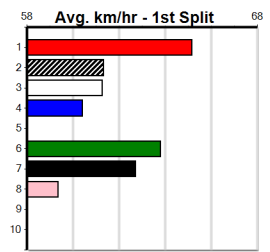

Sale
8
1:57PM
(VIC time)

MONACELLARS (275+ RANK)

Distance: 510m, Race Type: Grade 5, Total Prizemoney: $1,740
1st: $1,150, 2nd: $360, 3rd: $180, 4th: $50

ZIPPING DARLA (1) can set the tempo soon after box rise from her gun draw and she may prove hard to catch here. MAGICAL PAWS (4) has shown speed in wins in 2 if her last 3 starts and she could be prominent throughout again.

Watchdog Tips: **1** **4** **6** **8** **Bet:** **Win 1**

1

ZIPPING DARLA (NSW)[5] **Can set the tempo early in this, one to beat.** **$3.00**
RF Bitch Oct-22 Sire: ASTON RUPEE Dam: ZIPPING LENA
Owner(s): L Weeks Trainer: Les Weeks (Tyabb)
Winning Distances: < 300m (0) 300 - 399m (0) 400 - 499m (2) 500 - 599m (2) 600 - 699m (0) > 700m (0)
Winning Weights: 27.3(1) 28.1(1) 28.2(1) 28.3(1)

Box	1st	2nd	3rd	4th	5th	6th	7th	8th
1		2	1	2	1			
2	1							
3								
4								
5				3			1	
6						1		
7				1				
8	3		1					1

Last 3 wins NOT included above

Box	1st	2nd	3rd	4th	5th	6th	7th	8th					
1st (8)	28.2	401	RIC	R3	03-Jul-24	22.97	22.75	5.50L SUPER JAY (23.33)	111	111	6.76	$1.50	MH
1st (8)	27.3	520	RIC	R4	21-Aug-24	30.01	29.85	2.00L MY BAROQUE LOVE (30.15)	3211	3211	4.41	$3.20	XM5
1st (2)	28.1	520	RIC	R5	06-Sep-24	29.91	29.41	2.25L EAT THE TICKET (30.07)	2111	2111	4.33	$2.15	5

2

OUR TIGER NORMA [5] **Can show good mid race pace, place hopes here.** **$10.00**
BK Dog May-21 Sire: HARD STYLE RICO Dam: GRACE INTENTION
Owner(s): F Malloy Trainer: Frederick Malloy (Yarram)
Winning Distances: < 300m (0) 300 - 399m (3) 400 - 499m (1) 500 - 599m (1) 600 - 699m (0) > 700m (0)
Winning Weights: 33.5(1) 33.8(1) 34.0(1) 34.4(1) 34.7(1)

Box	1st	2nd	3rd	4th	5th	6th	7th	8th
1		1	2					1
2	2			1		3	1	
3			2	1	1	2		2
4		1						
5				1		1	1	
6	1		1	1	1			
7	3			2	1		1	
8	1			1	1	1		

Last 3 wins NOT included above

Box	1st	2nd	3rd	4th	5th	6th	7th	8th					
1st (8)	33.8	350	HVL	R3	23-Jun-23	19.74	19.52	0.50L AMAZING SIENNA (19.78)	M/4		6.76	$2.90	T3-7
1st (6)	34.7	390	BAL	R10	26-Aug-23	22.62	22.21	1.00L EMOLGA BALE (22.68)	M/24		8.67	$7.80	6G
1st (7)	34.4	460	WGL	R8	27-Jun-24	26.09	26.09	0.10L TRICKY KELVIN (26.09)	M/111		6.64	$8.70	5

3

RHONDA GEM [5] **May get burnt off early in this, needs it easier.** **$8.00**
BK Bitch Jun-21 Sire: ASTON DEE BEE Dam: MADALIA MAGGIE
Owner(s): L Russell Trainer: Lesley Russell (Airly)
Winning Distances: < 300m (0) 300 - 399m (3) 400 - 499m (5) 500 - 599m (0) 600 - 699m (0) > 700m (0)
Winning Weights: 26.5(1) 26.7(1) 26.8(2) 26.9(1) 27.0(1) 28.4(1) 28.5(1)

Box	1st	2nd	3rd	4th	5th	6th	7th	8th
1	1	2	2	1	2	1	1	1
2	2			2	1	1	1	1
3	1		1	2	1	3	4	
4		1	2		5	1	1	1
5	1	1	2	1		2	2	
6	1	2	3	1	3			
7		1	3	1	4	2	2	
8	2	1	2	5	3	3	2	

Last 3 wins NOT included above

Box	1st	2nd	3rd	4th	5th	6th	7th	8th					
1st (5)	26.9	460	WGL	R5	06-Feb-24	26.10	25.63	2.00L AUDACIOUS LIVVY (26.22)	M/422		6.66	$30.10	5
1st (6)	28.4	435	SLE	R6	15-Jan-25	24.93	24.57	0.25L DAINTREE VISION (24.95)	Q/122		5.37	$10.00	T3-5
1st (8)	28.5	435	SLE	R10	05-Mar-25	24.93	24.39	1.25L MALLY BOY (25.00)	M/732		5.48	$10.40	T3-5