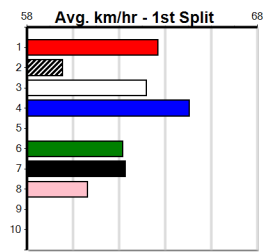

Sale
10
2:32PM
(VIC time)

IAN CARTER BUILDER (275+ RANK)

Distance: 435m, Race Type: Grade 6, Total Prizemoney: $1,530
1st: $1,000, 2nd: $320, 3rd: $160, 4th: $50

SKYWALKER ROSE (8) can explode mid race in his races and he may prove hard to hold out from this draw. VIENNA GOLD (2) was a powerful winner here 2 starts back and she could make her presence felt in the run to the judge.

Watchdog Tips: **8** **2** **1** **4** **Bet:** **Win 8**