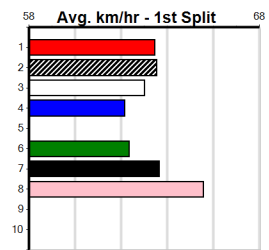

Sale

6

1:22PM

(VIC time)

SPORTSBET HT3 (275+ RANK)

Distance: 435m, Race Type: Grade 5 Heat, Total Prizemoney: $1,530
1st: $1,000, 2nd: $320, 3rd: $160, 4th: $50

WARRIOR JACK (1) has the speed to find the arm soon after box rise from his gun draw and he may prove hard to catch if he does. FANCY A COCO (2) is much better than her last few starts and she can challenge here.

Watchdog Tips: **1** **2** **8** **6** **Bet:**

1

WARRIOR JACK [5] Can find the arm soon after box rise, go close. **$3.00**

BK Dog Jan-23 Sire: ASTON RUPEE Dam: DIAMOND BANNER
Trainer: Lindsay Fulford (Maffra)

Owner(s): L Fulford
Winning Distances: < 300m (0) 300 - 399m (0) 400 - 499m (3) 500 - 599m (2) 600 - 699m (0) > 700m (0)
Winning Weights: 34.7(1) 35.8(1) 36.0(1) 36.1(1) 36.4(1)

Box	1st	2nd	3rd	4th	5th	6th	7th	8th
1		1	3	2				
2			1					1
3	2	2	1					
4	1		1		2	1	1	
5								1
6	1			1	2	1		
7	1	1						
8				3	1	3	1	

Prize Best Starts Trk/Dts APM: $15900.00, 24.68(4)-6/4/25, 35-5-4-6, 9-2-1-0, 5828

2

FANCY A COCO (NSW)[5] Much better than her last few starts, major player **$5.50**

BK Bitch Aug-22 Sire: ASTON RUPEE Dam: LOOK FANCY NANCY
Trainer: Eddie Lieshout (Drouin West)

Owner(s): FANTASTIC SEVEN (SYN), S Arvanitis, L Dalais, N Vougioukas, J Therese, T Viragh
Winning Distances: < 300m (0) 300 - 399m (0) 400 - 499m (3) 500 - 599m (0) 600 - 699m (0) > 700m (0)
Winning Weights: 26.7(1) 27.2(1) 27.3(1)

Box	1st	2nd	3rd	4th	5th	6th	7th	8th
1								1
2	1	1			1	1	1	
3		1						
4	1							1 1
5								
6					1			
7	1							
8						1		

Prize Best Starts Trk/Dts APM: $4040.00, 24.81(3)-28/2/25, 13-3-2-0, 6-1-2-0, 2624

3

TEXAS LONG HORN [5] *** SCRATCHED *** **$4.40**

WF Dog Jul-20 Sire: FERNANDO BALE Dam: CHEEKY HAND
Trainer: Donna Dean (Nyora)

Owner(s): R Haines
Winning Distances: < 300m (0) 300 - 399m (4) 400 - 499m (8) 500 - 599m (0) 600 - 699m (0) > 700m (0)
Winning Weights: 29.0(1) 29.1(1) 29.4(1) 29.5(1) 29.9(1) 30.0(1) 30.2(2) 30.3(1) 30.4(1) 30.6(2)

Box	1st	2nd	3rd	4th	5th	6th	7th	8th
1		3	2	2	3	1		1
2		2	1	1	1			
3		2	2	1	2	3	1	2
4	2		4	1			2	2
5					1			1 1
6	2	1	1	3	1	2		
7	2	2	3	5	3	2	2	1
8	6	2	1		1	1		2

Prize Best Starts Trk/Dts APM: $35452.50, 24.61(8)-20/12/24, 88-12-12-14, 13-1-5-3, 1736

4

BOMBSHELL BANJO (NSW)[5] May get shuffled back early here, needs luck. **$8.00**

WBK Bitch Dec-21 Sire: FERNANDO BALE Dam: EL RAPIDO
Trainer: Robert Colpoys (Bass)

Owner(s): D Sacco
Winning Distances: < 300m (0) 300 - 399m (1) 400 - 499m (3) 500 - 599m (0) 600 - 699m (0) > 700m (0)
Winning Weights: 24.3(1) 24.8(1) 25.1(1) 25.2(1)

Box	1st	2nd	3rd	4th	5th	6th	7th	8th
1	1			1			1	1
2	2			1		1	2	
3								1 1
4			1	1				1
5								1
6					2		2	
7			2		1	1		1
8	1	1	1	1				

Prize Best Starts Trk/Dts APM: $5867.50, 24.69(4)-20/12/24, 29-4-1-4, 3-0-0-1, 1539

5

*** VACANT BOX ***

Sire: Dam: Trainer:

Owner(s):
Winning Distances: < 300m (0) 300 - 399m (0) 400 - 499m (0) 500 - 599m (0) 600 - 699m (0) > 700m (0)
Winning Weights:

Box History