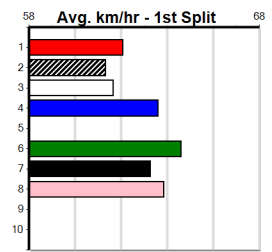

Sale
5
1:05PM
(VIC time)

SPORTSBET HT2 (275+ RANK)

Distance: 435m, Race Type: Grade 5 Heat, Total Prizemoney: $1,530
1st: $1,000, 2nd: $320, 3rd: $160, 4th: $50

URANA MUFFIN (7) bumped into a speedy one last start after some smart efforts prior and she can return to the winners list here. PARUMBA DAWN (8) can race in a forward position from the outset and looks like the main danger.

Watchdog Tips: **7** **8** **1** **2** **Bet:** **Win 7**

1

JACK HOOK [5] **Best draw for some time here, chance if steps.** **$5.00**

BD Dog Apr-21 Sire: FERNANDO BALE Dam: GALESTER HOOK Trainer: Charlie Galea (Hazelwood North)

Owner(s): C Galea

Winning Distances: < 300m (0) 300 - 399m (0) 400 - 499m (10) 500 - 599m (0) 600 - 699m (0) > 700m (0)

Winning Weights: 30.4(4) 30.6(2) 30.7(1) 30.8(1) 30.9(1) 31.4(1)

Box	1st	2nd	3rd	4th	5th	6th	7th	8th
1	2	2	1	3	2			
2	4	3	1	1	2			
3		1		1				1
4	1		2	2	2			
5	1							
6	1	3	1	3	2	2	1	
7		1	1	3	3			1
8	1	2	3	3				2

Prize Best Starts Trk/Dts APM: $33985.00, 24.43(2)-7/11/23, 62-10-12-9, 26-3-5-3, 828

2

BE RUGGED [5] **Far from disgraced in his last couple, threat.** **$10.00**

BEED Dog Nov-20 Sire: BERNARDO Dam: ZIPPING TINA Trainer: Elaine Wood (Nambrok)

Owner(s): G Mcmillan

Winning Distances: < 300m (0) 300 - 399m (6) 400 - 499m (2) 500 - 599m (0) 600 - 699m (0) > 700m (0)

Winning Weights: 29.1(1) 29.5(1) 29.6(1) 29.7(2) 29.8(1) 30.0(1) 31.7(1)

Box	1st	2nd	3rd	4th	5th	6th	7th	8th
1		3	1	3	2		1	
2	1	1	3	1	4	1	1	1
3		1	1		1	3		1
4		1	1		4	1	2	1
5					1	3	2	1
6	1	3	4	1	1	3	2	
7	5	1	4	1	4	4	2	
8	1	1	2	5	1	8	1	

Prize Best Starts Trk/Dts APM: $17715.00, 24.80(7)-19/10/23, 103-8-11-16, 28-2-2-6, 1504

3

DR. KATARINA [5] **Good turn of foot once balanced, must respect.** **$8.50**

BEED Bitch Feb-21 Sire: FERNANDO BALE Dam: DR. MINO Trainer: Emily McMahon (Giffard West)

Owner(s): DOCTORS KENNELS (SYN), J McMahon, J Gill

Winning Distances: < 300m (0) 300 - 399m (1) 400 - 499m (2) 500 - 599m (0) 600 - 699m (0) > 700m (0)

Winning Weights: 24.2(1) 24.3(1) 24.9(1)

Box	1st	2nd	3rd	4th	5th	6th	7th	8th
1		1	1	1	1			1
2	2	1	2	1	1			
3		1						2
4			1	1		1		1
5		1	2					1
6	1		3	1				2
7					1	3	1	1
8					2	1	1	1

Prize Best Starts Trk/Dts APM: $7872.86, 24.81(2)-9/4/25, 41-3-4-10, 36-2-4-9, 2546

4

DISCO GIZMO [5] **Drawn to find some bother early, place best.** **$6.50**

BK Dog Apr-22 Sire: GET IT GIZMO Dam: WONDERFUL WORLD Trainer: Joseph Sultana (Trafalgar East)

Owner(s): J Sultana

Winning Distances: < 300m (0) 300 - 399m (3) 400 - 499m (3) 500 - 599m (0) 600 - 699m (0) > 700m (0)

Winning Weights: 28.8(1) 28.9(1) 29.0(1) 29.2(1) 29.3(1) 29.5(1)

Box	1st	2nd	3rd	4th	5th	6th	7th	8th
1	2	1	1	1	1	2		
2	1	1	1	1	1	1		
3	1		1		2	1		1
4	1	1	3			2	1	
5	1						1	1
6			2					1
7				1				1
8		1		1	2	2		

Prize Best Starts Trk/Dts APM: $8885.00, 24.69(4)-23/4/25, 44-6-4-8, 9-3-0-1, 3475

5

*** VACANT BOX ***

Sire: Dam: Trainer:

Owner(s):

Winning Distances: < 300m (0) 300 - 399m (0) 400 - 499m (0) 500 - 599m (0) 600 - 699m (0) > 700m (0)

Winning Weights:

Box History