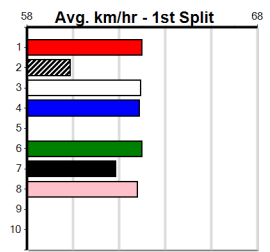

Sale
11
2:50PM
(VIC time)

BSG AUSTRALIA (1-3 WINS) (275+ RANK)

Distance: 510m, Race Type: Restricted Win, Total Prizemoney: $1,740
1st: $1,150, 2nd: $360, 3rd: $180, 4th: $50

PRETTY ELLE (8) was a smart debut winner here 4 starts back and she may only need to step cleanly to salute in this. MISS BLACK (1) has the good draw and she can atone for some luckless runs of late. BALLYMAC STORM (7) has claims

Watchdog Tips: **8** **1** **7** **2** **Bet:** **Win 8**

Form Box Wgt Dist Track Date Time BON Margin 1st/2nd (Time) PIR Checked Comment W/R Split 1 S/P Grade

1

MISS BLACK [7] **Can race on the speed throughout, big chance.** **$4.00**
BK Bitch Mar-23 Sire: NITRO BURST Dam: PRINCESS AMERICA Trainer: Anne Carr (Devon Meadows)
Owner(s): A Carr
Winning Distances: < 300m (0) 300 - 399m (0) 400 - 499m (1) 500 - 599m (0) 600 - 699m (0) > 700m (0)
Winning Weights: 27.1(1)

5th (3)	27.4	435	SLE	R1	23-Apr-25	25.38	24.42	5.00L SKYWALKER ROSE (25.04)	M/356	.	SW	.	5.36	$5.50	M
7th (6)	27.3	460	WGL	R1	01-May-25	27.84	26.14	25.00 UTTER MADNESS (26.14)	M/67	.	VO	.	7.26	$30.60	T3-M
6th (2)	26.9	435	SLE	R1	07-May-25	25.46	24.58	6.50L SOMERTON JANE (25.01)	M/346	.	.	.	5.38	$21.90	T3-M
1st (8)	27.1	435	SLE	R2	14-May-25	25.03	24.49	1.25L JUMBUK MAHMOOD (25.12)	M/322	.	SW	.	5.38	$6.60	M
7th (3)	27.0	510	SLE	R7	21-May-25	30.09	29.06	15.00 JUMBUK BUBBLES (29.06)	M/867	.	.	.	9.79	$22.90	T3-RW
6th (8)	26.7	500	BEN	R5	28-May-25	29.55	28.39	8.50L SHARPEN UP (28.98)	M/156	.	.	.	6.66	$18.60	T3-7
5th (2)	26.8	510	SLE	R7	04-Jun-25	29.63	29.00	8.00L LAKEVIEW KIM (29.08)	M/333	.	.	.	9.53	$15.60	T3-RW
4th (5)	26.5	425	BEN	R10	11-Jun-25	24.81	24.17	6.00L PELICAN'S SUNDAY (24.41)	M/465	.	.	.	6.79	$11.50	T3-7

Last 3 wins NOT included above

Bx	1st	2nd	3rd	4th	5th	6th	7th	8th
1								
2								
3					1	1		
4			1					
5				1				
6							1	
7								
8	1					1		

Prize Best	$1345.00
Starts	29.63(2)-4/6/25
Trk/Dts	10-1-0-1
APM	2-0-0-0
	1027

2

HARD COPY [7] **Slow out and well beaten in recent times, tested.** **$6.00**
RF Dog Dec-22 Sire: HARD STYLE RICO Dam: SWEET EMOTION Trainer: Lesley Russell (Airly)
Owner(s): L Russell
Winning Distances: < 300m (0) 300 - 399m (0) 400 - 499m (1) 500 - 599m (0) 600 - 699m (0) > 700m (0)
Winning Weights: 32.0(1)

2nd (8)	32.1	435	SLE	R12	19-Mar-25	24.97	24.63	0.25L MOTIVATE (24.96)	M/222	.	SW	.	5.34	$3.50	X67
5th (8)	32.2	510	SLE	R7	26-Mar-25	29.65	29.12	7.00L NEW HEIGHTS (29.17)	M/644	.	.	.	9.45	$11.50	T3-RW
6th (4)	31.8	510	SLE	R7	02-Apr-25	29.74	29.07	3.00L PAW URSULA (29.54)	M/667	.	.	.	9.61	$15.60	T3-RW
4th (1)	32.2	510	SLE	R6	09-Apr-25	29.57	28.88	3.75L MY MATE TRINNY (29.31)	M/334	.	.	.	9.55	$3.90	X67
7th (7)	31.8	435	SLE	R5	30-Apr-25	25.43	24.57	4.25L DERMOTT ROSE (25.14)	S/877	.	.	.	5.65	$23.30	RWH
7th (2)	32.3	510	SLE	R7	07-May-25	29.95	29.06	13.00 WINNING RATIO (29.06)	M/455	.	.	.	9.45	$18.50	T3-RW
8th (2)	32.5	460	WGL	R6	05-Jun-25	27.26	26.22	15.00 NELLIE RUNNING (26.22)	S/768	.	.	.	6.85	$27.40	X67
8th (7)	32.3	460	WGL	R7	12-Jun-25	27.10	26.10	12.00 LILLY LOUD MOUTH (26.27)	S/768	.	SW	W	6.93	$70.60	T3-RW

Last 3 wins NOT included above

1st (5)	32.0	435	SLE	R1	05-Mar-25	25.57	24.39	3.00L LADY'S MANTLE (25.78)	M/841	.	.	.	5.69	$10.00	T3-M

Bx	1st	2nd	3rd	4th	5th	6th	7th	8th
1					1			
2						1		1
3								
4					1	1		
5	1							
6							1	
7				1				1
8		1						

Prize Best	$1420.00
Starts	29.57(1)-9/4/25
Trk/Dts	13-1-1-0
APM	5-0-0-0
	852