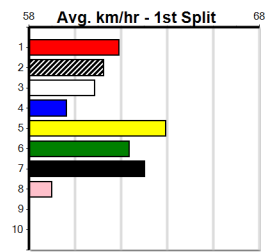

Sale

3

12:30PM

(VIC time)

ROTTI SECURITY (275+ RANK)

Distance: 435m, Race Type: Mixed 6/7, Total Prizemoney: $1,530
1st: $1,000, 2nd: $320, 3rd: $160, 4th: $50

IGNATIUS ROSE (8) gets room to wind up mid race from this draw and she may prove hard to hold out. RING ME LATER (6) was impressive here in his recent trial and he looks like the main danger.

Watchdog Tips: **8** **6** **1** **7** **Bet:** **Win 8**

1

JOVIAL GEM [6] **Drawn to race on the speed throughout, threat.** **$4.00**

BK Bitch Apr-23 Sire: ASTON RUPEE Dam: SPEEDY BELLA
Owner(s): K Brew
Trainer: Kym Russell (Airy)

Winning Distances: < 300m (0) 300 - 399m (0) 400 - 499m (2) 500 - 599m (0) 600 - 699m (0) > 700m (0)
Winning Weights: 28.6(1) 28.8(1)

Box	1st	2nd	3rd	4th	5th	6th	7th	8th
1	1	1						
2					1			1
3						1		1
4	1			1				1
5					1			
6					1			
7						1		
8							1	1

6th (3) 28.8 435 SLE R11 16-Mar-25 25.41 24.42 12.00 ARKA AIR (24.60) M/455 . . . . . 5.46 $22.70 X67
7th (3) 29.1 435 SLE R10 26-Mar-25 25.51 24.16 11.00 DR. GABRIELLA (24.77) M/466 . . . SW . 5.34 $5.30 T3-6
5th (7) 29.1 435 SLE R9 09-Apr-25 25.31 24.71 7.50L DR. KATARINA (24.81) M/435 . . . . . 5.34 $4.50 6G
7th (4) 28.9 435 SLE R4 23-Apr-25 25.21 24.42 8.00L CHRISTA'S GIRL (24.67) M/667 . . . . . 5.39 $7.50 6G
4th (4) 29.0 435 SLE R10 30-Apr-25 25.68 24.57 3.00L PARUMBA CHA CHA (25.48) M/823 . . . . . 5.61 $12.30 RWH
4th (6) 29.1 435 SLE R10 07-May-25 25.28 24.58 7.00L SOMERTON ANN (24.81) M/432 . . . . . 5.35 $6.40 T3-RW
8th (2) 29.6 400 WGL R11 05-Jun-25 24.04 22.55 22.00 TURN THE TIDE (22.55) M/34 . . . . . 8.66 $9.20 6G
4th (8) 29.5 435 SLE R3 11-Jun-25 25.39 24.41 9.50L OMEGA PENNIE (24.76) M/344 . . . . . 5.38 $12.00 X67

Last 3 wins NOT included above

1st (4) 28.8 400 WGL R3 30-Jan-25 23.08 22.75 2.00L MY LITTLE FLOSS (23.21) Q/11 . . . SW . 8.36 $7.40 T3-M
1st (1) 28.6 435 SLE R3 26-Feb-25 24.79 24.31 0.75L JUMBUK BUBBLES (24.84) Q/111 . . . . . 5.20 $5.20 7

Prize Best Starts Trk/Dts APM $2825.00 24.79(1)-26/2/25 14-2-1-0 12-1-1-0 1520

2

NOT OUR FAULT [7] **Handy placing 2 starts back, must respect.** **$5.00**

F Dog Jan-23 Sire: FERNANDO BALE Dam: ZIPPING KELLY
Owner(s): G Jose
Trainer: Graeme Jose (Catani)

Winning Distances: < 300m (0) 300 - 399m (0) 400 - 499m (1) 500 - 599m (0) 600 - 699m (0) > 700m (0)
Winning Weights: 34.1(1)

Box	1st	2nd	3rd	4th	5th	6th	7th	8th
1		1	1			1		
2			1				1	
3			2					
4	4	1	1	1				
5	1	2						
6								
7						1	1	
8			1					

3rd (3) 34.3 435 SLE R9 19-Jan-25 24.92 24.33 2.50L SOMERTON JUNE (24.75) S/876 . . . . . 5.49 $5.80 X67
6th (7) 34.6 515 SAP R1 27-Jan-25 30.31 29.60 3.75L KARUNA (30.05) S/6766 . . . . . 5.40 $21.00 X67
3rd (3) 34.6 435 SLE R4 12-Mar-25 25.24 24.34 7.50L PETITE BEAST (24.71) M/865 . . . . . 5.71 $7.80 X67
2nd (4) 34.4 460 WGL R5 20-Mar-25 26.24 26.12 1.75L MR. BRONSON (26.12) S/854 . . . . . 6.73 $11.40 T3-RW
7th (7) 34.5 460 WGL R5 29-Mar-25 26.40 25.77 8.00L DOONGALLA AL (25.87) M/877 . . . . . 7.04 $39.80 X67
4th (4) 34.5 515 SAP R4 07-Apr-25 30.40 29.51 11.00 FLYING PETRUS (29.65) M/5755 . . . SW . 5.43 $6.30 7
3rd (2) 34.3 595 SAP R5 14-Apr-25 35.14 34.20 11.00 MISS JAZZ (34.39) M/4444 . . . . . 9.53 $28.90 RWH
6th (1) 34.2 595 SAN R6 24-Apr-25 34.73 33.99 8.50L PAW VINCE (34.15) S/4666 . . . . . 9.42 $82.80 RWF

Last 3 wins NOT included above

1st (5) 34.1 460 WGL R3 03-Dec-24 26.42 25.95 2.75L PAW URSULA (26.59) M/531 . . . . . 6.71 $10.20 M

Prize Best Starts Trk/Dts APM $6230.00 24.68(4)-6/10/24 18-1-3-6 7-0-2-3 1507