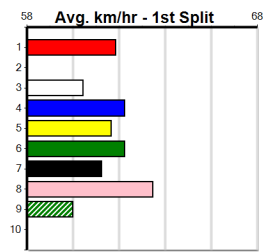

Sale
1
11:47AM

(VIC time)

GIPPSLANDS GOLD 98.3 (275+ RANK)

Distance: 435m, Race Type: Maiden, Total Prizemoney: $1,530
1st: $1,000, 2nd: $320, 3rd: $160, 4th: $50

RIO IZZY (2) was smartly placed up the straight last start and looks like the one to beat here. SODA TURKEY (3) has shown handy mid race pace in her recent placings and could make her presence felt. MONTY'S RETURN (7) has claims.

Watchdog Tips: **2** **3** **7** **5** **Bet:** **Win 2**

Form Box	Wgt	Dist	Track	Date	Time	BON	Margin	1st/2nd (Time)	PIR	Checked	Comment	WR	Split 1	S/P	Grade
1															
RIVERBANK SANDY [M]															
Well beaten in her last few, needs to step. $10.00															
BD Bitch Feb-23 Sire: FERAL FRANKY Dam: PANKHURST Trainer: Peter Fiske (Bairnsdale)															
Owner(s): P Fiske															
Winning Distances: < 300m (0) 300 - 399m (0) 400 - 499m (0) 500 - 599m (0) 600 - 699m (0) > 700m (0)															
Winning Weights:															
5th (6)	27.8	435	SLE	R2	20-Apr-25	25.89	24.40	14.00 REEL RITZA (24.91)	M/466	.	.	.	5.33	$10.50	M
4th (4)	28.0	435	SLE	R2	23-Apr-25	25.14	24.42	4.00L WOODSIDE VIXEN (24.86)	Q/444	.	.	.	5.40	$15.20	M
2nd (4)	28.3	435	SLE	R1	30-Apr-25	25.14	24.57	3.75L PRINCESS LASS (24.88)	M/212	.	.	.	5.27	$15.60	M
3rd (8)	28.3	435	SLE	R2	07-May-25	25.28	24.58	0.75L SECRET DARGAN (25.24)	M/122	.	.	.	5.33	$2.10	T3-M
4th (6)	28.2	435	SLE	R2	14-May-25	25.26	24.49	3.5L MISS BLACK (25.03)	M/134	.	SW	.	5.34	$3.50	M
7th (3)	28.2	435	SLE	R2	28-May-25	25.73	24.89	9.00L SELECT KAY (25.13)	M/255	.	.	.	5.34	$7.60	M
6th (4)	28.2	435	SLE	R2	08-Jun-25	25.48	24.05	15.00 HONEY BLITZ (24.50)	M/555	.	.	.	5.46	$19.20	M
6th (7)	28.8	435	SLE	R1	15-Jun-25	25.47	23.98	14.00 FRANKY HINDMARSH (24.49)	M/466	.	.	.	5.42	$20.90	M
Last 3 wins NOT included above															
Prize Best Starts Trk/Dts APM															

2															
RIO IZZY [M]															
Smart straight placing last start, can go close. $3.60															
F Bitch Jul-23 Sire: GOOD ODDS HARADA Dam: SHELL STAR KEATS Trainer: Tyllah Boreland (Seaspray)															
Owner(s): S Boreland															
Winning Distances: < 300m (0) 300 - 399m (0) 400 - 499m (0) 500 - 599m (0) 600 - 699m (0) > 700m (0)															
Winning Weights:															
4th (2)	29.3	300	HVL	R1	08-Jun-25	17.72	16.79	6.00L GLAMOROUS JEWEL (17.30)	S/8	.	.	.	4.18	$7.30	M
3rd (7)	28.9	300	HVL	R1	15-Jun-25	17.22	16.55	6.50L CLIFF THE BOSS (16.79)	M/4	.	.	.	4.04	$5.30	M
Last 3 wins NOT included above															
Prize Best Starts Trk/Dts APM															

3															
SODA TURKEY [M]															
Shown mid race pace in recent placings, danger. $3.60															
BK Bitch Feb-23 Sire: BEAST UNLEASHED Dam: MADE ME BLIND Trainer: Gary Mcmillan (Nambrok)															
Owner(s): L Mizzi															
Winning Distances: < 300m (0) 300 - 399m (0) 400 - 499m (0) 500 - 599m (0) 600 - 699m (0) > 700m (0)															
Winning Weights:															
6th (1)	26.2	435	SLE	R1	20-Dec-24	25.03	24.11	6.00L ASTON ALIGHT (24.64)	M/555	.	.	.	5.33	$8.70	M
5th (8)	26.0	435	SLE	R1	29-Dec-24	25.61	24.09	13.00 PAW NEVADA (24.70)	S/655	.	SW	.	5.43	$2.90	M
4th (5)	26.0	435	SLE	R1	08-Jan-25	25.65	24.66	11.00 ARCHER NINE (24.93)	S/775	.	.	.	5.45	$2.30	M
5th (6)	26.0	435	SLE	R1	15-Jan-25	25.22	24.57	9.50L CHANCE O'LEARY (24.57)	M/655	.	.	.	5.55	$13.50	T3-M
3rd (2)	25.9	300	HVL	R1	06-Jun-25	17.28	16.81	4.25L SERRATUS (17.00)	M/6	.	.	.	4.17	$3.50	T3-M
2nd (4)	25.7	300	HVL	R1	13-Jun-25	17.33	16.99	0.05L ELLA AUDACIOUS (17.33)	M/5	.	.	.	4.09	$4.60	T3-M
Last 3 wins NOT included above															
Prize Best Starts Trk/Dts APM