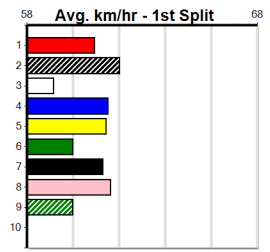

Sale
2
12:10PM
(VIC time)

ED FOUNTAIN REMOVALS (275+ RANK)

Distance: 435m, Race Type: Maiden, Total Prizemoney: $1,530
1st: $1,000, 2nd: $320, 3rd: $160, 4th: $50

DR. MANIAC (8) can set the tempo soon after box rise and could prove hard to catch in a race of this nature. SUGAR PLUM ROSE (2) was far from disgraced here last start and could be right in the finish. BRINDLE MOTION (7) can race on the speed.

Watchdog Tips: **8** **2** **7** **1** **Bet:** Box Trifecta 1,2,7,8 ($10 for 41.67%)

Form Box	Wgt	Dist	Track	Date	Time	BON	Margin	1st/2nd (Time)	PIR	Checked	Comment	WR	Split 1	S/P	Grade	
1	SAVVY LAD (NSW) [M] Comes into calculations from this draw. $6.50															
	BK	Dog Sep-23 Sire: BARCIA BALE Dam: SAVVY GOLD Trainer: Tyllah Boreland (Seaspray)														
	Owner(s):	N Vescio														
	Winning Distances:	< 300m (0) 300 - 399m (0) 400 - 499m (0) 500 - 599m (0) 600 - 699m (0) > 700m (0)														
	Winning Weights:															
	2nd (6)	32.0	300	HVL	R1	08-Jun-25	17.53	16.79	3.5L	GLAMOROUS JEWEL (17.30)	M/4			4.13	$3.00	M
	5th (6)	32.1	400	WGL	R1	13-Jun-25	23.81	22.58	6.50L	IRISH ZOE (23.37)	M/77			8.87	$7.00	M
	Last 3 wins NOT included above															
	Box History															
	Bx	1st	2nd	3rd	4th	5th	6th	7th	8th							
1																
2																
3																
4																
5																
6																
7																
8																
Prize Best																
Starts																
Trk/Dts																
APM																

Form Box	Wgt	Dist	Track	Date	Time	BON	Margin	1st/2nd (Time)	PIR	Checked	Comment	WR	Split 1	S/P	Grade	
2	SUGAR PLUM ROSE [M] Far from disgraced in her 2 starts, danger. $5.00															
	WBK	Bitch May-23 Sire: TOMMY SHELBY Dam: SUGAR PLUM FAIRY Trainer: Sharon-lee Chignell (Rosedale)														
	Owner(s):	S Chignell														
	Winning Distances:	< 300m (0) 300 - 399m (0) 400 - 499m (0) 500 - 599m (0) 600 - 699m (0) > 700m (0)														
	Winning Weights:															
	3rd (5)	27.5	435	SLE	R1	08-Jun-25	26.76	24.05	18.00	BOMBERS LUCKNOW (25.53)	M/533			5.44	$10.20	M
	4th (1)	27.3	435	SLE	R2	15-Jun-25	25.22	23.98	9.00L	DR. CALVIN (24.60)	Q/144			5.28	$16.20	M
	Last 3 wins NOT included above															
	Box History															
	Bx	1st	2nd	3rd	4th	5th	6th	7th	8th							
1																
2																
3																
4																
5																
6																
7																
8																
Prize Best																
Starts																
Trk/Dts																
APM																

Form Box	Wgt	Dist	Track	Date	Time	BON	Margin	1st/2nd (Time)	PIR	Checked	Comment	WR	Split 1	S/P	Grade	
3	LINDENOW JIMMY [M] May get shuffled back early here, tough ask. $15.00															
	BK	Dog Dec-22 Sire: BEAST UNLEASHED Dam: ASTON CINNAMON Trainer: Maria Musselwhite (Lindenow)														
	Owner(s):	J Musselwhite														
	Winning Distances:	< 300m (0) 300 - 399m (0) 400 - 499m (0) 500 - 599m (0) 600 - 699m (0) > 700m (0)														
	Winning Weights:															
	4th (1)	34.5	435	SLE	R3	16-Apr-25	25.58	24.48	6.50L	BLACK SMILEY (25.13)	M/444			5.52	$33.20	T3-M
	6th (7)	34.5	435	SLE	R2	23-Apr-25	25.38	24.42	7.50L	WOODSIDE VIXEN (24.86)	S/767			5.50	$59.60	M
	4th (4)	34.2	435	SLE	R2	30-Apr-25	25.75	24.57	2.75L	OLLIE'S BACK (25.57)	M/344			5.43	$8.00	M
	3rd (7)	34.1	435	SLE	R3	07-May-25	25.64	24.58	13.00	BRUCE (24.77)	S/635			5.62	$15.40	T3-M
	5th (1)	34.5	435	SLE	R3	14-May-25	25.63	24.49	13.00	TAYLOR'S GIRL (24.72)	S/666			5.67	$15.90	M
7th (3)	34.1	435	SLE	R1	21-May-25	25.88	24.80	13.00	DR. REIGNITE (25.00)	S/877			5.55	$36.40	T3-M	
6th (6)	34.4	435	SLE	R2	28-May-25	25.64	24.89	7.50L	SELECT KAY (25.13)	S/544			5.52	$32.90	M	
Last 3 wins NOT included above																
Box History																
Bx	1st	2nd	3rd	4th	5th	6th	7th	8th								
1																
2																
3																
4																
5																
6																
7																
8																
Prize Best																
Starts																
Trk/Dts																
APM