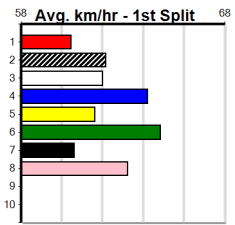

Horsham

SPORTSBET WE LET THE DOGS OUT

12

6:02PM

(VIC time)

Distance: 410m, Race Type: Grade 5, Total Prizemoney: $2,925
1st: $1,950, 2nd: $600, 3rd: $300, 4th: $75

MORaine CHLOE (6) is far better than her form indicates and she will find this a lot easier. AT THE LOFT (8) has a good record from this draw and he will be on the pace from the outset. HILLBILLY LASS (1) can run a cheeky race.

Watchdog Tips: **6** **8** **1** **3** **Bet:** **Box Quinella 1,6,8 ($10 for 333.33%)**