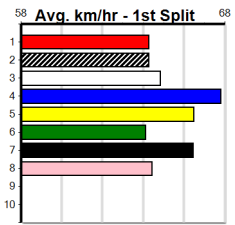

3
3:14PM
(VIC time)

BLACKPOOL DIVA (6) has been placed in three of four here and she has the speed to lead throughout. CHAIN DRIVE (1) is better than his form reads and he is drawn to get the gun run. NANDO COMMANDO (5) can run a cheeky race at odds.

Watchdog Tips:

6

1

5

3

Bet:

Win 6