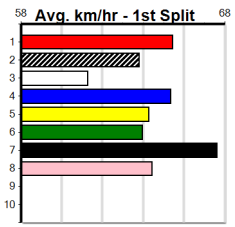

Horsham

LOCKS CONSTRUCTIONS

Distance: 485m, Race Type: Mixed 4/5, Total Prizemoney: $3,875
1st: $2,600, 2nd: $800, 3rd: $400, 4th: $75

8

4:49PM

(VIC time)

WHITE CREST (1) is racing in career best form at present and he is drawn to get all the breaks.
PIERRE BALE (7) has a good record here and he will dial up the pressure in the middle stages.
ZIPPING ALEXA (4) has the talent.

Watchdog Tips:

1

7

4

2

Bet:

Win 1