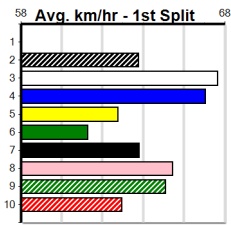

Horsham

CRYMELON KENNELS

Distance: 410m, Race Type: Maiden, Total Prizemoney: $2,535
1st: $1,680, 2nd: $520, 3rd: $260, 4th: $75

1
2:32PM
(VIC time)

PACK YOUR BAGS (4) has been handily placed in his three runs to date and he has the speed to lead throughout. BINGO PAT (3) was brilliant on debut and she will be even better for the run. YASH BALE (8) is an improving type.

Watchdog Tips: **4** **3** **8** **2** **Bet:** **Box Quinella 3,4,8 ($10 for 333.33%)**

Form	Box	Weight	Dist	Track	Date	Time	BON	Margin	1st/2nd (Time)	PIR	Checked	Comment	W/R	Split 1	S/P	Grade
1	RELEASED [M]											<i>Well bred, in good hands, watch betting</i>				
RF	B				May-22							SIN RAP SPEEDY				
Trainer: Margery Quick (Haddon) $7.50																
Owner(s): G Collins																
<table border="1"> <thead> <tr><th colspan="8">Winning Boxes</th></tr> <tr><th>1</th><th>2</th><th>3</th><th>4</th><th>5</th><th>6</th><th>7</th><th>8</th></tr> </thead> <tbody> <tr><td>Prize</td><td></td><td></td><td></td><td></td><td></td><td></td><td></td></tr> <tr><td>Best</td><td></td><td></td><td></td><td></td><td></td><td></td><td></td></tr> <tr><td>Starts</td><td></td><td></td><td></td><td></td><td></td><td></td><td></td></tr> <tr><td>Trk/Dst</td><td></td><td></td><td></td><td></td><td></td><td></td><td></td></tr> <tr><td>APM</td><td></td><td></td><td></td><td></td><td></td><td></td><td></td></tr> </tbody> </table>																
2	BERYL'S PRIDE [M]											<i>Steady on debut, can improve, keep safe</i>				
F	D				Mar-22							KRAKEN KATIE				
Trainer: Ian Garland (Longlea) $8.00																
Owner(s): I Garland																
<table border="1"> <thead> <tr><th colspan="8">Winning Boxes</th></tr> <tr><th>1</th><th>2</th><th>3</th><th>4</th><th>5</th><th>6</th><th>7</th><th>8</th></tr> </thead> <tbody> <tr><td>Prize</td><td></td><td></td><td></td><td></td><td></td><td></td><td></td></tr> <tr><td>Best</td><td></td><td></td><td></td><td></td><td></td><td></td><td></td></tr> <tr><td>Starts</td><td></td><td></td><td></td><td></td><td></td><td></td><td></td></tr> <tr><td>Trk/Dst</td><td></td><td></td><td></td><td></td><td></td><td></td><td></td></tr> <tr><td>APM</td><td></td><td></td><td></td><td></td><td></td><td></td><td></td></tr> </tbody> </table>																
3	BINGO PAT [M]											<i>Impressive on debut, good muster, danger</i>				
BK	B				Apr-22							HAVELOCK FIRE				
Trainer: Ian Garland (Longlea) $3.40																
Owner(s): L Mottram																
<table border="1"> <thead> <tr><th colspan="8">Winning Boxes</th></tr> <tr><th>1</th><th>2</th><th>3</th><th>4</th><th>5</th><th>6</th><th>7</th><th>8</th></tr> </thead> <tbody> <tr><td>Prize</td><td></td><td></td><td></td><td></td><td></td><td></td><td></td></tr> <tr><td>Best</td><td></td><td></td><td></td><td></td><td></td><td></td><td></td></tr> <tr><td>Starts</td><td></td><td></td><td></td><td></td><td></td><td></td><td></td></tr> <tr><td>Trk/Dst</td><td></td><td></td><td></td><td></td><td></td><td></td><td></td></tr> <tr><td>APM</td><td></td><td></td><td></td><td></td><td></td><td></td><td></td></tr> </tbody> </table>																
4	PACK YOUR BAGS [M]											<i>Smartly placed in all three runs, go close</i>				
BK	D				Jun-21							COLDEN STAR				
Trainer: Glenn Petrie (Crossley) $3.60																
Owner(s): G Petrie																
<table border="1"> <thead> <tr><th colspan="8">Winning Boxes</th></tr> <tr><th>1</th><th>2</th><th>3</th><th>4</th><th>5</th><th>6</th><th>7</th><th>8</th></tr> </thead> <tbody> <tr><td>Prize</td><td></td><td></td><td></td><td></td><td></td><td></td><td></td></tr> <tr><td>Best</td><td></td><td></td><td></td><td></td><td></td><td></td><td></td></tr> <tr><td>Starts</td><td></td><td></td><td></td><td></td><td></td><td></td><td></td></tr> <tr><td>Trk/Dst</td><td></td><td></td><td></td><td></td><td></td><td></td><td></td></tr> <tr><td>APM</td><td></td><td></td><td></td><td></td><td></td><td></td><td></td></tr> </tbody> </table>																
5	CAL'S CANDY [M]											*** SCRATCHED ***				
BD	B				Dec-21							AYIA SOPHIA				
Trainer: Patricia Smith (Wonwondah) $12.00																
Owner(s): D Jolley																
<table border="1"> <thead> <tr><th colspan="8">Winning Boxes</th></tr> <tr><th>1</th><th>2</th><th>3</th><th>4</th><th>5</th><th>6</th><th>7</th><th>8</th></tr> </thead> <tbody> <tr><td>Prize</td><td></td><td></td><td></td><td></td><td></td><td></td><td></td></tr> <tr><td>Best</td><td></td><td></td><td></td><td></td><td></td><td></td><td></td></tr> <tr><td>Starts</td><td></td><td></td><td></td><td></td><td></td><td></td><td></td></tr> <tr><td>Trk/Dst</td><td></td><td></td><td></td><td></td><td></td><td></td><td></td></tr> <tr><td>APM</td><td></td><td></td><td></td><td></td><td></td><td></td><td></td></tr> </tbody> </table>																
6	WINTER BALE (NSW)[M]											<i>Steady on debut, draw is a worry, next time</i>				
WBK	B				May-22							WANNA ALLEN				
Trainer: Rebecca Gibbons (Avalon) $21.00																
Owner(s): B Wheeler