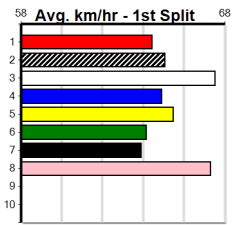

Horsham

WEBB CON MARINE

Distance: 410m, Race Type: Grade 5, Total Prizemoney: $2,925
1st: $1,950, 2nd: $600, 3rd: $300, 4th: $75

4

3:32PM

(VIC time)

DASHING CLAUDIA (1) has the good draw and he has won here previously in a slick 23.21. GRAY ELLIOT (7) has good early burn and he will appreciate having a slow beginner drawn underneath. OVER ACHIEVER (4) can place.

Watchdog Tips:

1

7

4

5

Bet:

Win 1

Form Box Weight Dist Track Date Time BON Margin 1st/2nd (Time) PIR Checked Comment W/R Split 1 S/P Grade

1 DASHING CLAUDIA [5] *Quick PB here, has the good draw, go close*
BKW B Apr-22 **FERNANDO BALE** **ANGEL DASH** **$2.90**

Trainer: Jason Sharp (Lara)

2nd (8)	27.1	410	HOR	R4	05-Mar-24	23.45	22.89	1.00	READINESS (23.38)	S/55	. . .	10.70	$4.40	X67
1st (4)	26.9	410	HOR	R9	12-Mar-24	23.21	23.06	0.75	SILVER MACK (23.25)	Q/33	. . .	10.52	$4.50	X67
2nd (3)	26.9	410	HOR	R12	19-Mar-24	23.65	23.01	0.25	NICE ONE TOM (23.63)	M/54	. . .	10.77	$2.50	5
7th (4)	26.8	485	HOR	R4	27-Mar-24	27.80	26.95	7.50	NORTH CAROLINA (27.31)	M/457	. . .	6.77	$9.70	RWH

Owner(s): Multiplication (SYN), R Mayes, T Dray, J Calyk

Winning Boxes

1	2	3	4	5	6	7	8
		1	1				1
Prize	$6,690.00						
Best	23.21						
Starts	12-3-3-1						
Trk/Dst	4-1-2-0						
APM	$4966						

2 NIZHONI [5] **** SCRATCHED ****
RBD D Jul-21 **FERNANDO BALE** **DELTA RHODE** **$10.00**

Trainer: Roselyn Nicholls (Eaglehawk)

8th (5)	33.5	525	MEA	R11	03-Feb-24	30.89	29.70	11.00	MR. FAHRENHEIT (30.19)	M/4455	. . . SW	5.20	$4.10	5
4th (8)	33.7	485	HOR	R4	27-Feb-24	28.11	26.71	12.00	BLACK OMBRE (27.30)	M/524	. . . W	6.81	$3.50	RWH
5th (8)	33.7	525	MEA	R12	02-Mar-24	30.76	29.67	6.00	LUNDERWAY (30.35)	M/1112	. . .	5.17	$7.40	5
5th (7)	33.8	485	HOR	R5	08-Mar-24	27.77	26.75	10.00	BLACK OMBRE (27.07)	M/643	. . . W	6.81	$11.20	RWF

Owner(s): The Buyers (SYN), C Madigan, R Layfield, M Layfield, F Belot, J Black, R Nicholls

Winning Boxes

1	2	3	4	5	6	7	8
1		1					1
Prize	$10,100.00						
Best	NBT						
Starts	20-4-3-2						
Trk/Dst	4-0-1-1						
APM	$4448						

3 INTO OBSCURITY (NSW) [5] *Wide runner inside is a worry, may find bother*
WBK B Nov-21 **AUSSIE INFRARED** **ALEXIA RAE** **$8.00**

Trainer: Rohan Gladman (Ballarat)

1st (4)	28.2	350	HVL	R6	05-Mar-24	19.27	19.19	0.50	HARD PRESS (19.31)	M/1	. . .	6.48	$4.40	5H
3rd (1)	28.9	350	HVL	R5	10-Mar-24	19.51	18.92	2.25	LASTON SERGIO (19.36)	Q/1	. . . SW	6.52	$4.10	5
2nd (7)	28.7	350	HVL	R2	13-Mar-24	19.78	19.43	1.75	ZIPPING OLAF (19.66)	Q/1	. . .	6.61	$22.70	5F
7th (5)	29.0	350	HVL	R10	17-Mar-24	19.57	19.11	3.50	LASTON ANGELO (19.34)	Q/1	. . .	6.48	$12.90	5

Owner(s): AS TIME GOES BY (SYN), J D'Altorio, R Francis, G Barbara, E Barbara

Winning Boxes

1	2	3	4	5	6	7	8
1			1	2			1
Prize	$10,455.00						
Best	NBT						
Starts	34-5-6-7						
Trk/Dst	3-0-1-0						
APM	$6227