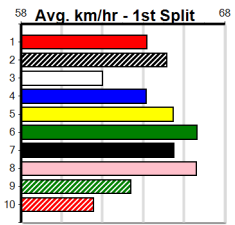

Horsham

SPORTSBET FINAL (1-4 WINS)

Distance: 485m, Race Type: Restricted Win Final, Total Prizemoney: $3,875
1st: $2,600, 2nd: $800, 3rd: $400, 4th: $75

5

3:49PM

(VIC time)

LIGHTNING JEDDA (8) was a dazzling 27.09 winner here last week and she will prove hard to reel in again. REIKO SLATER (2) is a serious up and comer, well drawn. NORTH CAROLINA (3) is unbeaten and must be included.

Watchdog Tips:

8

2

3

5

Bet:

Win 8