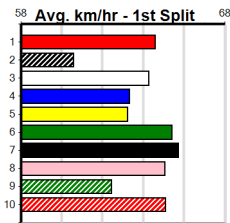

Horsham

10

5:27PM

(VIC time)

GREYHOUND CLUBS VICTORIA

Distance: 410m, Race Type: Grade 7, Total Prizemoney: \$2,925
1st: \$1,950, 2nd: \$600, 3rd: \$300, 4th: \$75

SHE'S RELOADED (1) has been brilliant in her past four and she is drawn to lead from go to whoa.
BLACKPOOL WINNIE (10) was never headed in her Geelong win, will be in the finish. STELLA
ROSE (3) can place.