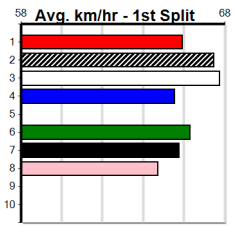

Horsham

SHIMA SHINE AT STUD

Distance: 410m, Race Type: Grade 5, Total Prizemoney: \$2,925
1st: \$1,950, 2nd: \$600, 3rd: \$300, 4th: \$75

11

5:47PM

(VIC time)

BLACKPOOL DOZER (2) is armed with slick early speed and he will find this easier than his recent racing. CREATOR (6) has a dazzling turn of foot and he likes to stay wide in his races. BAY TUDOR (1) is drawn to get all the breaks.