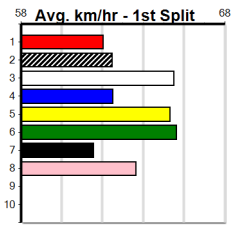

WATTS PRICE ACCOUNTANTS

Distance: 485m, Race Type: Mixed 6/7, Total Prizemoney: \$3,340
1st: \$2,230, 2nd: \$690, 3rd: \$345, 4th: \$75

9

5:12PM

(VIC time)

HAD A MISCHIEF (4) continues to improve with each run and he should burn them off in the middle stages. WEBLEC WHISTLER (5) has a good record here over 410m and he will continue to get stronger. NELLIE ZOOM (3) can run a cheeky race