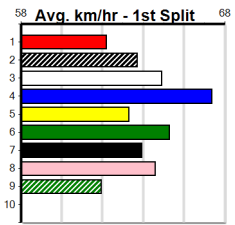

TUDOR ELECTRICAL DAMSELS DASH

Distance: 390m, Race Type: Grade 5, Total Prizemoney: $2,925
1st: $1,950, 2nd: $600, 3rd: $300, 4th: $75

GAS LANTERN (6) has been luckless since her top 23.93 Bendigo win and she can make amends tonight. SCENIC COURT (4) is showing promise and she will be on the pace from the outset. BETSIE BALE (8) will get plenty of room early on.

Watchdog Tips: **6** **4** **8** **2** **Bet:** **Win 6**