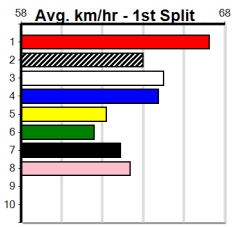

TOWN & COUNTRY LINE MARKING

Distance: 450m, Race Type: Grade 5, Total Prizemoney: $2,925
1st: $1,950, 2nd: $600, 3rd: $300, 4th: $75

7

8:58PM

(VIC time)

MISS GRAVITY (2) has been racing well in stronger company of late and she has the speed to make every post a winner. MAGIC DARK STAR (1) is better than her form reads and she is drawn to get all the breaks. STILSON (7) is racing with confidence.

Watchdog Tips: **2** **1** **7** **8** **Bet:** **Box Quinella 1,2,7 ($10 for 333.33%)**