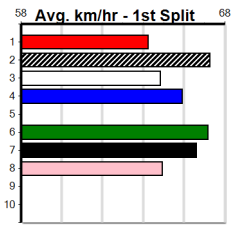

SOUTHERN SHEETMETAL

Distance: 390m, Race Type: Mixed 3/4, Total Prizemoney: $3,360
1st: $2,250, 2nd: $690, 3rd: $345, 4th: $75

PACKHAM SILK (6) is a star short course speedster and she will be carving out time on the arm.
ZELLA BALE (7) has the class edge and she is expected to race well fresh, while SPRING AMMO (8) should get a nice cart across early on.

Watchdog Tips: 6 7 8 1 Bet: Box Quinella 6,7,8 ($10 for 333.33%)

Table containing race details for 10 events. Each event includes horse name, trainer, jockey, race time, odds, and prize money. Includes 'Winning Boxes' sub-tables for each race.