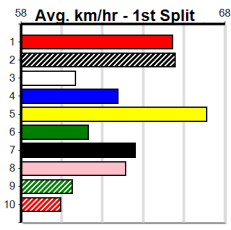

2 7:18PM

(VIC time)

SJC CONCRETING

Distance: 390m, Race Type: Mixed 6/7, Total Prizemoney: $2,925
1st: $1,950, 2nd: $600, 3rd: $300, 4th: $75

OUR TITAN (5) has won two of three to date in brilliant style and he should assume control soon after box rise. FAST LOVE (1) has impressive straight track form and he is drawn to get all the breaks. LEON'S ENTITY (3) is better than his past two runs

Watchdog Tips:

5 1 3 7 Bet:

Win 5

Table containing 10 race entries. Each entry includes: Race Number, Name, Box, Weight, Dist, Track, Date, Time, BON, Margin, 1st/2nd (Time), PIR, Checked, Comment, W/R, Split 1, S/P, Grade, Trainer, and a Winning Boxes table with columns 1-8 and prize amounts.