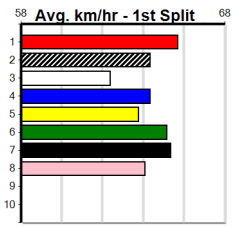

TUDOR ELECTRICAL

Distance: 450m, Race Type: Mixed 6/7, Total Prizemoney: $2,925
1st: $1,950, 2nd: $600, 3rd: $300, 4th: $75

FERGUS ZULU (6) turned in a gutsy performance to score at Geelong and he should prove hard to hold out again. ASTON LORD (7) was a cracking 25.34 winner here and he will be in the firing line throughout. HADWIN BALE (1) is nearing another win.

Watchdog Tips: 6 7 1 2 Bet: Trifecta 6/1,2,7/1,2,7,8 ($10 - 111.11%)

Main race results table with columns: Form, Box, Weight, Dist, Track, Date, Time, BON, Margin, 1st/2nd (Time), PIR, Checked, Comment, W/R, Split 1, S/P, Grade. Includes race details for HADWIN BALE, SHIMA LITE, CLOSE COMBAT, ORBIT BALE, ZIPPING ARCEE, FERGUS ZULU, ASTON LORD, RIE BALE, and NO RESERVE.