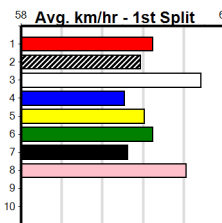

PADDY WANTS PATS

Distance: 390m, Race Type: Grade 5, Total Prizemoney: $2,925
1st: $1,950, 2nd: $600, 3rd: $300, 4th: $75

12

8:37PM

(VIC time)

BOROUGH BANKER (5) has a fair bit on these talent wise and he just needs a clear crack in the middle stages. KEY TO SUCCESS (3) is better than her form reads and she can lead them a merry dance. SLINGSHOT BRUNO (2) is more than capable.

Watchdog Tips: **5** **3** **2** **6** **Bet:** **Win 5**