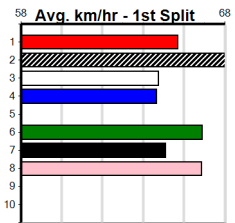

Distance: 390m, Race Type: Mixed 4/5, Total Prizemoney: \$3,360
1st: \$2,250, 2nd: \$690, 3rd: \$345, 4th: \$75

10

8:07PM

(VIC time)

Scratch our prepost elect PETZEL BALE (2) leaving LISSY FERNANDO (6) on top. She was narrowly beaten here last week and should be in the mix once again in this. MORAINÉ ARNIE (1) is a consistent performer who is drawn to get the run of the race.