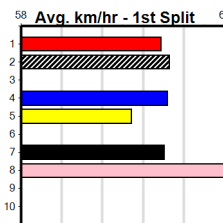

SPORTSBET HT1

Distance: 450m, Race Type: Mixed 6/7 Heat, Total Prizemoney: $2,925
1st: $1,950, 2nd: $600, 3rd: $300, 4th: $75

4

6:19PM

(VIC time)

LEO BALE (8) was simply brilliant when scoring at Geelong last time and he can light them up soon after box rise. BRIGHT MOON (2) has been consistent to date and she will be prominent throughout. RUBEN RHODE (5) is showing promise.

Watchdog Tips:

8

2

5

1

Bet:

Win 8