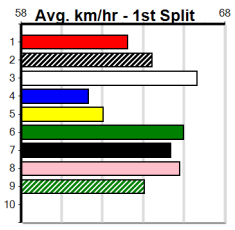

CASSIGN DESIGN

Distance: 450m, Race Type: Grade 5, Total Prizemoney: $2,925
1st: $1,950, 2nd: $600, 3rd: $300, 4th: $75

9

7:52PM
(VIC time)

KRAKEN SHOUT (7) will find this easier than his most recent racing and he has a top record from wide draws. DUCHESS GEORGIA (1) would prefer a wider draw but she does have a nice turn of foot. RABADA (4) just needs luck early on.

Watchdog Tips: **7** **1** **4** **8** Bet: **Win 7**