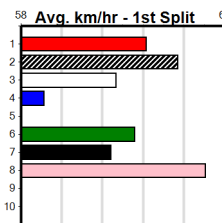

SPORTSBET HT3

Distance: 450m, Race Type: Mixed 6/7 Heat, Total Prizemoney: \$2,925
1st: \$1,950, 2nd: \$600, 3rd: \$300, 4th: \$75

6

7:07PM

(VIC time)

LEGETT BALE (3) is still learning but he has a nice engine and he looks very well graded in this event. PASSING (2) has impressive Horsham form to date and she will be better for the run here last time. ASTON IGGY (6) can run a cheeky race