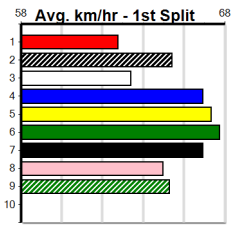

WANNON PARK BINGO - THURSDAYS

Distance: 390m, Race Type: Mixed 6/7, Total Prizemoney: \$2,925
1st: \$1,950, 2nd: \$600, 3rd: \$300, 4th: \$75

3

5:57PM

(VIC time)

SUPER SEDAN (6) is armed with dazzling early speed and he will continue to get stronger with more racing. LEKTRA FRED (7) owns a solid 22.45 PB here and he will get a nice cart across early on. CAR WASH CHAOS (1) is showing promise