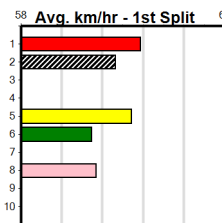

Suggested Quaddie:

1st Leg: 7 2nd Leg: 2,3,6

3rd Leg: 3,4,8 4th Leg: 6,8

Cost: \$50 for 277.78%

Download Now

Mobile Form Guide

Average Winning Time:

Distance	Grade	Avg. Time
390m	Mixed 4/5	22.11
390m	Grade 5	22.39
390m	Mixed 6/7	22.41
390m	Maiden	22.57
450m	Mixed 4/5	25.30
450m	Mixed 6/7 Heat	25.42
450m	Grade 5	25.60
450m	Maiden	25.79

Track Record:

Distance	Time	Greyhound	Date Set
390m	21.616	AUSSIE INFRARED	14-Feb-17
450m	24.663	DUTCH RIOT	28-Dec-23
650m	36.816	WEBLEC HAZE	09-Jan-21

Warrnambool

TRACK INFO
 Track Circumference: 421m
 Inside Top Turn: 35m
 Track Width: 67m
 Inside Home Turn: 35m

MACEY'S BISTRO

Distance: 390m, Race Type: Maiden, Total Prizemoney: \$2,535
 1st: \$1,680, 2nd: \$520, 3rd: \$260, 4th: \$75

1
5:17PM
 (VIC time)

OUR MATE BEAR (2) had plenty of support when placed on debut at Geelong and she will be better for the run. INARA BALE (5) has hit the scoreboard in her two runs to date and she will continue to improve. PARNASSUS (6) was solid last time out