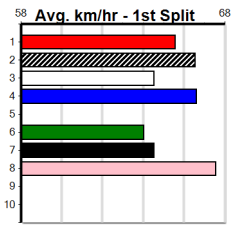

BROAD TREE CARE

Distance: 390m, Race Type: Grade 5, Total Prizemoney: $2,925
1st: $1,950, 2nd: $600, 3rd: $300, 4th: $75

11

8:22PM

(VIC time)

FRONT COVER (8) is armed with sizzling early speed and she will continue to get stronger with more racing. GRAVITATIONAL (2) was smartly placed here three runs back and she just needs some luck early on. GAS MAN (7) can run a cheeky race

Watchdog Tips:

8

2

7

1

Bet:

Win 8