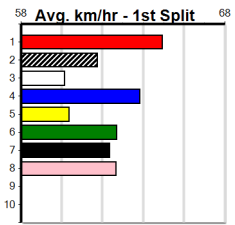

TOWN AND COUNTRY LINE MARKING

Distance: 450m, Race Type: Tier 3 - Grade 7, Total Prizemoney: $1,530
1st: $1,000, 2nd: $320, 3rd: $160, 4th: $50

Watchdog Tips: **0 0 0 0** Bet: **.**

Form	Box	Weight	Dist	Track	Date	Time	BON	Margin	1st/2nd (Time)	PIR	Checked	Comment	W/R	Split 1	S/P	Grade	Winning Boxes															
1 SERENITY GIRL (NSW)[7]																	1	2	3	4	5	6	7	8								
RBD B Feb-22 FERNANDO BALE JUST TERMS																	1								1							
Trainer: Sally Cassar (Brookfield)																	Prize Best Starts Trk/Dst APM															
7th	(1)	25.5	390	BAL	R9	13-Mar-24	22.71	22.09	9.00LMYRNIONG STITCH (22.09)	M/57	.	.	.	8.58	$25.90	X67	$1,915.00 FSTD															
5th	(2)	25.8	400	GEL	R9	18-Mar-24	23.25	22.63	9.00LCHESTER KEEPING (22.63)	M/55	.	.	.	8.55	$16.80	7	6-1-0-1															
6th	(4)	25.6	400	GEL	R3	26-Mar-24	23.62	22.68	11.00LORYX (22.91)	M/12	.	.	.	8.36	$10.40	7	0-0-0-0															
3rd	(3)	26.1	390	BAL	R9	15-Apr-24	22.63	22.28	5.00LPARIS BALE (22.28)	M/24	.	.	.	8.49	$12.90	T3-7	$1564															
Owner(s): S Cassar																																

Form	Box	Weight	Dist	Track	Date	Time	BON	Margin	1st/2nd (Time)	PIR	Checked	Comment	W/R	Split 1	S/P	Grade	Winning Boxes															
2 HILLBILLY LEXI [7]																	1	2	3	4	5	6	7	8								
BK B Mar-21 MY BRO FABIO EMPRESS LU																	1								1							
Trainer: Jennifer Wilson (Korong Vale)																	Prize Best Starts Trk/Dst APM															
6th	(7)	28.4	500	BEN	R9	21-Feb-24	29.39	28.33	11.00LAKELA YOUNG (28.63)	S/555	.	.	.	6.82	$12.40	X67	$3,260.00															
7th	(4)	29.3	390	SHP	R3	21-Mar-24	22.83	22.23	4.75LBROADWAY ICON (22.51)	S/77	.	.	.	8.82	$34.00	T3-7	25.81															
5th	(1)	28.9	450	BAL	R6	08-Apr-24	26.25	25.44	8.00LGEORGE JETSON (25.70)	M/346	.	.	.	6.70	$45.90	T3-RW	27-1-5-1															
2nd	(4)	29.8	425	BEN	R4	17-Apr-24	24.36	24.30	1.00LHELLO LUNA (24.30)	M/432	.	SW	.	6.74		7	3-1-0-0															
Owner(s): M AND J GREYHOUNDS (SYN), J Wilson, M Hendy																	$1160															

Form	Box	Weight	Dist	Track	Date	Time	BON	Margin	1st/2nd (Time)	PIR	Checked	Comment	W/R	Split 1	S/P	Grade	Winning Boxes															
3 REIKO DUSTY [7]																	1	2	3	4	5	6	7	8								
BK D Mar-22 ORSON ALLEN STAR REIKO																	1								1							
Trainer: Colin Brennan (Ross Creek)																	Prize Best Starts Trk/Dst APM															
1st	(8)	33.2	390	BAL	R1	25-Mar-24	22.71	22.25	1.75LTINKER BRUCE (22.81)	S/43	.	.	.	8.68	$4.20	T3-M	$1,485.00															
4th	(4)	33.0	485	HOR	R9	29-Mar-24	28.02	27.28	11.00NELLIE ZOOM (27.28)	S/664	.	.	.	7.02	$7.20	X67	NBT															
4th	(4)	33.2	450	WBL	R6	04-Apr-24	26.03	24.72	7.50LPASSING (25.52)	S/755	.	.	.	6.98	$27.80	X67H	6-1-1-0															
2nd	(7)	33.0	545	BAL	R7	15-Apr-24	31.99	31.81	2.75LASTON ARIELLE (31.81)	M/3322	.	.	.	7.03	$3.30	T3-RW	1-0-0-0															
Owner(s): Reiko (SYN), A Fry, J Fry																	$1485															

Form	Box	Weight	Dist	Track	Date	Time	BON	Margin	1st/2nd (Time)	PIR	Checked	Comment	W/R	Split 1	S/P	Grade	Winning Boxes															
4 BISSUOMA [7]																	1	2	3	4	5	6	7	8								
WRBD D Feb-22 JS FLAMIN ACE MINI FERNANDO																	1								1							
Trainer: James Forbes (Ross Creek)																	Prize Best Starts Trk/Dst APM															
2nd	(1)	29.6	350	HVL	R3	26-Jan-24	19.97	19.05	1.00LTASSIE TIME (19.90)	M/2	.	.	.	6.68	$8.40	T3-M	$1,610.00															
4th	(2)	29.9	450	WBL	R3	02-Mar-24	27.19	25.46	20.00LABLETT FLYER (25.83)	M/234	.	SW	.	6.77	$5.70	RW	FSTD															
1st	(1)	30.8	390	BAL	R2	11-Mar-24	22.41	22.26	5.00LKAYE NIGHT (22.76)	M/11	.	.	.	8.64	$11.60	T3-M	7-1-1-1															
6th	(8)	30.4	460	GEL	R8	19-Mar-24	27.06	25.96	16.00LPEACHES (25.96)	M/766	.	V7	.	7.00	$6.50	RW	0-0-0-0															
Owner(s): J Forbes																	$1160