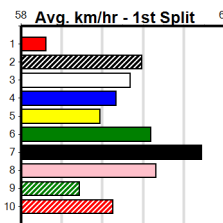

DOWNLOAD THE WATCHDOG APP

Distance: 390m, Race Type: Tier 3 - Grade 7, Total Prizemoney: \$1,530
1st: \$1,000, 2nd: \$320, 3rd: \$160, 4th: \$50

Watchdog Tips: 0 0 0 0 Bet: .

Main race results table with columns: Form, Box, Weight, Dist, Track, Date, Time, BON, Margin, 1st/2nd (Time), PIR, Checked, Comment, W/R, Split 1, S/P, Grade. Includes race details for JECHARIS BALE, SASSY MUSTANG, AVERAGE JOE, YAMGATA BALE, PELICAN FLYER, SLINGER, HILLBILLY ROCKY, ABRAXAS BALE, CAPUANO, and GIFTED FAITH.

11

2:17PM

(VIC time)

BALLARAT FUNCTION CENTRE (1-2 WINS)

Distance: 390m, Race Type: Tier 3 - Restricted Win, Total Prizemoney: \$1,530

1st: \$1,000, 2nd: \$320, 3rd: \$160, 4th: \$50

Watchdog Tips:

0 0 0 0