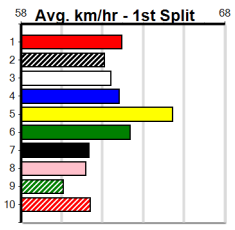

DOWNLOAD THE WATCHDOG APP

Distance: 390m, Race Type: Tier 3 - Grade 7, Total Prizemoney: $1,530
1st: $1,000, 2nd: $320, 3rd: $160, 4th: $50

Watchdog Tips: 0 0 0 0 Bet: .

Main race results table with columns: Form, Box, Weight, Dist, Track, Date, Time, BON, Margin, 1st/2nd (Time), PIR, Checked, Comment, W/R, Split 1, S/P, Grade. Includes race details for JECHARIS BALE, SASSY MUSTANG, AVERAGE JOE, YAMGATA BALE, PELICAN FLYER, SLINGER, HILLBILLY ROCKY, ABRAXAS BALE, CAPUANO, and GIFTED FAITH.