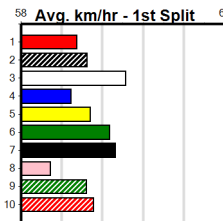

Distance: 390m, Race Type: Grade 5 T3, Total Prizemoney: $1,530

1st: $1,000, 2nd: $320, 3rd: $160, 4th: $50

12
2:37PM

(VIC time)

Watchdog Tips: 0 0 0 0 **Bet:** .