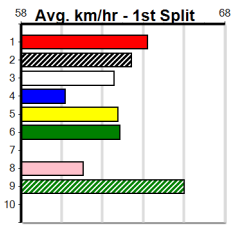

Shepparton

HAPPY BIRTHDAY PAMELA

Distance: 390m, Race Type: Maiden, Total Prizemoney: $2,535
1st: $1,680, 2nd: $520, 3rd: $260, 4th: $75

1

7:01PM

(VIC time)

Watchdog Tips:

0 0 0 0

Bet: