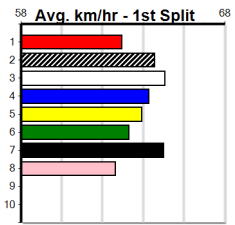

Shepparton

MAYFAIR DRAPES SEYMOUR (1-4 WINS)

Distance: 450m, Race Type: Restricted Win, Total Prizemoney: \$2,925
1st: \$1,950, 2nd: \$600, 3rd: \$300, 4th: \$75

5

8:24PM

(VIC time)

Watchdog Tips: **0 0 0 0** Bet: **0**