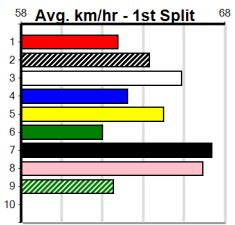

KEMPS FURNITURE SEYMOUR MANSFIE

Distance: 390m, Race Type: Grade 7, Total Prizemoney: $2,925
1st: $1,950, 2nd: $600, 3rd: $300, 4th: $75

2

7:26PM

(VIC time)

Watchdog Tips:

0 0 0 0

Bet: