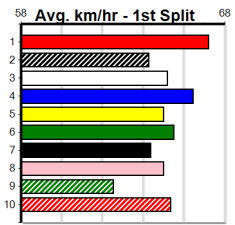

AGILE INSURANCE

Distance: 390m, Race Type: Mixed 6/7, Total Prizemoney: $2,925
1st: $1,950, 2nd: $600, 3rd: $300, 4th: $75

Watchdog Tips: **0 0 0 0** Bet: **.**