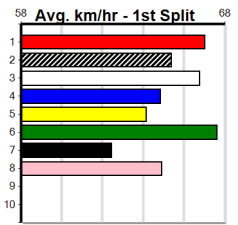

SEYMOUR KILMORE TOYOTA HT1

Distance: 450m, Race Type: Grade 5 Heat, Total Prizemoney: \$2,925

1st: \$1,950, 2nd: \$600, 3rd: \$300, 4th: \$75

6

8:44PM

(VIC time)

Watchdog Tips: **0 0 0 0** Bet: **0**

Form	Box	Weight	Dist	Track	Date	Time	BON	Margin	1st/2nd (Time)	PIR	Checked	Comment	W/R	Split 1	S/P	Grade																																																								
1 EVERGLADE [5]																																																																								
F	D	Dec-20 KONOMI			CALL ME BUBBLES																																																																			
Trainer: Beverley Pell (Toolleen)																																																																								
2nd	(4)	35.0	515	SAP	R10	24-Mar-24	29.90	29.45	3.5LLAROZA BALE (29.67)	M/4322	.	.	.	5.24	\$7.00	5																																																								
5th	(1)	34.5	525	MEA	R11	30-Mar-24	30.58	29.50	9.00LSPARKLING ROSE (29.99)	M/5555	.	.	.	5.28	\$10.00	5																																																								
7th	(5)	34.6	450	SHP	R8	05-Apr-24	25.76	25.14	9.00LADY JULIA (25.14)	S/7777	.	.	.	6.87	\$38.30	X45																																																								
3rd	(6)	34.1	425	BEN	R7	12-Apr-24	24.33	23.73	1.25LLET'S EMBRACE (24.25)	S/644	.	.	.	6.77	\$35.30	4																																																								
Owner(s): BEV AND DANIEL (SYN), B Pell, D Pell																																																																								
Winning Boxes																																																																								
<table border="1"> <tr><th>1</th><th>2</th><th>3</th><th>4</th><th>5</th><th>6</th><th>7</th><th>8</th></tr> <tr><td>1</td><td>1</td><td>1</td><td>1</td><td>1</td><td>1</td><td>1</td><td>1</td></tr> <tr><td>Prize</td><td colspan="7">\$19,035.00</td></tr> <tr><td>Best</td><td colspan="7">25.68</td></tr> <tr><td>Starts</td><td colspan="7">58-5-14-14</td></tr> <tr><td>Trk/Dst</td><td colspan="7">12-1-2-3</td></tr> <tr><td>APM</td><td colspan="7">\$6434</td></tr> </table>																	1	2	3	4	5	6	7	8	1	1	1	1	1	1	1	1	Prize	\$19,035.00							Best	25.68							Starts	58-5-14-14							Trk/Dst	12-1-2-3							APM	\$6434						
1	2	3	4	5	6	7	8																																																																	
1	1	1	1	1	1	1	1																																																																	
Prize	\$19,035.00																																																																							
Best	25.68																																																																							
Starts	58-5-14-14																																																																							
Trk/Dst	12-1-2-3																																																																							
APM	\$6434																																																																							
ENG BEN 2024-04-19																																																																								
2 SHINY INK [5]																																																																								
BK	D	Jun-21 SHIMA SHINE			SLINKY INKY																																																																			
Trainer: James Shaw (Seymour)																																																																								
1st	(1)	31.2	450	SHP	R6	14-Mar-24	25.16	25.16	4.75LHAD A MISCHIEF (25.47)	M/111	.	.	.	6.55	\$2.30	X67																																																								
2nd	(8)	31.0	515	SAP	R3	24-Mar-24	29.79	29.45	2.25LFERNANDO GOMEZ (29.63)	M/1222	.	.	.	5.11	\$3.00	5																																																								
4th	(6)	31.0	600	MEP	R6	03-Apr-24	35.28	34.77	7.50LLET FLY (34.77)	M/5555	.	V7	.	9.32	\$3.00	5																																																								
4th	(1)	30.9	450	SHP	R6	15-Apr-24	25.30	25.00	4.25LAFIRE (25.00)	M/233	.	.	.	6.59	\$6.50	X45																																																								
Owner(s): M Haines																																																																								
Winning Boxes																																																																								
<table border="1"> <tr><th>1</th><th>2</th><th>3</th><th>4</th><th>5</th><th>6</th><th>7</th><th>8</th></tr> <tr><td>1</td><td></td><td></td><td></td><td></td><td></td><td>1</td><td>1</td></tr> <tr><td>Prize</td><td colspan="7">\$6,365.00</td></tr> <tr><td>Best</td><td colspan="7">25.16</td></tr> <tr><td>Starts</td><td colspan="7">19-3-4-2</td></tr> <tr><td>Trk/Dst</td><td colspan="7">8-3-2-0</td></tr> <tr><td>APM</td><td colspan="7">\$4009</td></tr> </table>																	1	2	3	4	5	6	7	8	1						1	1	Prize	\$6,365.00							Best	25.16							Starts	19-3-4-2							Trk/Dst	8-3-2-0							APM	\$4009						
1	2	3	4	5	6	7	8																																																																	
1						1	1																																																																	
Prize	\$6,365.00																																																																							
Best	25.16																																																																							
Starts	19-3-4-2																																																																							
Trk/Dst	8-3-2-0																																																																							
APM	\$4009																																																																							
3 GANGSTA PARADISE [5]																																																																								
BK	D	Nov-20 WALK HARD			HAVANA MISS																																																																			
Trainer: Jason Sharp (Lara)																																																																								
1st	(8)	31.8	460	GEL	R8	26-Mar-24	25.98	25.95	4.25LDESTINI REBEL (26.26)	M/411	.	.	.	6.78	\$4.60	5																																																								
5th	(5)	31.8	485	HOR	R8	02-Apr-24	27.61	27.16	6.50LWHITE CREST (27.16)	M/555	.	.	.	6.88	\$22.60	X45																																																								
4th	(7)	31.5	450	SHP	R7	08-Apr-24	25.57	25.12	4.25LFIGURE IT OUT (25.28)	M/677	.	.	.	6.86	\$12.00	5																																																								
2nd	(7)	31.6	450	SHP	R8	15-Apr-24	25.27	25.00	0.75LSYDNEY SHOW (25.23)	M/433	.	.	.	6.77	\$8.60	5																																																								
Owner(s): Vi Alskar Hundar (SYN), A Lie, J Sharp																																																																								
Winning Boxes																																																																								
<table border="1"> <tr><th>1</th><th>2</th><th>3</th><th>4</th><th>5</th><th>6</th><th>7</th><th>8</th></tr> <tr><td>1</td><td>1</td><td></td><td></td><td>1</td><td></td><td>1</td><td>3</td></tr> <tr><td>Prize</td><td colspan="7">\$41,567.50</td></tr> <tr><td>Best</td><td colspan="7">NBT</td></tr> <tr><td>Starts</td><td colspan="7">75-7-9-9</td></tr> <tr><td>Trk/Dst</td><td colspan="7">2-0-1-0</td></tr> <tr><td>APM</td><td colspan="7">\$6933</td></tr> </table>																	1	2	3	4	5	6	7	8	1	1			1		1	3	Prize	\$41,567.50							Best	NBT							Starts	75-7-9-9							Trk/Dst	2-0-1-0							APM	\$6933						
1	2	3	4	5	6	7	8																																																																	
1	1			1		1	3																																																																	
Prize	\$41,567.50																																																																							
Best	NBT																																																																							
Starts	75-7-9-9																																																																							
Trk/Dst	2-0-1-0																																																																							
APM	\$6933																																																																							
4 TWILIGHT JET [5]																																																																								
F	D	Feb-21 AZKABAN			STYLISH BREE																																																																			
Trainer: Fay Vantaarling (Tallygaroopna)																																																																								
3rd	(1)	30.4	450	SHP	R7	01-Apr-24	25.61	25.11	0.25LDESMONDE (25.59)	M/233	.	.	.	6.65	\$5.00	5																																																								
7th	(2)	30.2	450	SHP	R6	05-Apr-24	25.99	25.14	7.00LTINKER DAN (25.51)	M/256	.	.	.	6.66	\$4.90	5																																																								
2nd	(6)	30.2	450	SHP	R7	08-Apr-24	25.34	25.12	1.00LFIGURE IT OUT (25.28)	M/222	.	.	.	6.68	\$18.00	5																																																								
1st	(1)	30.3	525	MEA	R11	13-Apr-24	30.39	29.78	0.10LMADDIE ODD SOCK (30.40)	Q/2222	.	.	.	5.16	\$7.00	5																																																								
Owner(s): F Vantaarling																																																																								
Winning Boxes																																																																								
<table border="1"> <tr><th>1</th><th>2</th><th>3</th><th>4</th><th>5</th><th>6</th><th>7</th><th>8</th></tr> <tr><td>4</td><td>2</td><td></td><td></td><td></td><td></td><td>2</td><td>1</td></tr> <tr><td>Prize</td><td colspan="7">\$34,800.00</td></tr> <tr><td>Best</td><td colspan="7">25.53</td></tr> <tr><td>Starts</td><td colspan="7">55-9-7-8</td></tr> <tr><td>Trk/Dst</td><td colspan="7">21-3-3-4</td></tr> <tr><td>APM</td><td colspan="7">\$15145</td></tr> </table>																	1	2	3	4	5	6	7	8	4	2					2	1	Prize	\$34,800.00							Best	25.53							Starts	55-9-7-8							Trk/Dst	21-3-3-4							APM	\$15145						
1	2	3	4	5	6	7	8																																																																	
4	2					2	1																																																																	
Prize	\$34,800.00																																																																							
Best	25.53																																																																							
Starts	55-9-7-8																																																																							
Trk/Dst	21-3-3-4																																																																							
APM	\$15145																																																																							
5 DOCHERTY [5]																																																																								
BK	D	Jun-22 TOMMY SHELBY			GOLD VEIN																																																																			
Trainer: Robert Le sueur (Mulwala)																																																																								
1st	(3)	31.4	400	WGL	R1	13-Feb-24	23.02	22.48	1.75LOUR YOGI (23.12)	M/55	.	.	.	8.55	\$1.90	M																																																								
2nd	(5)	31.0	395	TRA	R1	28-Feb-24	22.19	21.90	0.25LJEBRYNAH NITRO (22.17)	M/122	.	.	.	3.74	\$4.20	X67																																																								
1st	(4)	30.7	400	WGL	R9	12-Mar-24	22.72	22.55	0.05LOUR YOGI (22.72)	S/32	.	.	.	8.42	\$4.10	X67																																																								
1st	(8)	30.5	515	SAN	R2	04-Apr-24	29.72	29.15	0.25LDUNDEE LEXI (29.73)	M/1111	.	SW	.	5.09	\$5.70	RW																																																								
Owner(s): SHIRAZ RACING (SYN), S Holmes, L Holmes, D Holmes																																																																								
Winning Boxes																																																																								
<table border="1"> <tr><th>1</th><th>2</th><th>3</th><th>4</th><th>5</th><th>6</th><th>7</th><th>8</th></tr> <tr><td>1</td><td>1</td><td>1</td><td></td><td></td><td></td><td></td><td>1</td></tr> <tr><td>Prize</td><td colspan="7">\$10,630.00</td></tr> <tr><td>Best</td><td colspan="7">FSH</td></tr> <tr><td>Starts</td><td colspan="7">4-3-1-0</td></tr> <tr><td>Trk/Dst</td><td colspan="7">0-0-0-0</td></tr> <tr><td>APM</td><td colspan="7">\$8948</td></tr> </table>																	1	2	3	4	5	6	7	8	1	1	1					1	Prize	\$10,630.00							Best	FSH							Starts	4-3-1-0							Trk/Dst	0-0-0-0							APM	\$8948						
1	2	3	4	5	6	7	8																																																																	
1	1	1					1																																																																	
Prize	\$10,630.00																																																																							
Best	FSH																																																																							
Starts	4-3-1-0																																																																							
Trk/Dst	0-0-0-0																																																																							
APM	\$8948																																																																							
6 SAVANNAH RIOT [5]																																																																								
BK	B	Jul-20 FERNANDO BALE			BLUE SKY RIOT																																																																			
Trainer: Colin Bermingham (Mount Mercer)																																																																								
3rd	(1)	25.8	450	BAL	R8	07-Dec-23	25.35	25.16	1.75LDR. FALKOR (25.24)	Q/222	.	SW	.	6.59	\$10.20	5F																																																								
8th	(8)	26.0	500	BEN	R8	15-Dec-23	29.03	28.33	7.50LBLUE CABANG (28.54)	M/888	.	.	.	6.98	\$5.40	X45																																																								
8th	(3)	25.9	390	WBL	R10	07-Mar-24	23.03	21.79	15.00LCREATOR (22.04)	Q/38	.	.	.	8.68	\$7.70	5																																																								
1st	(7)	25.2	400	GEL	R11	12-Apr-24	22.53	22.53	3.5LMYRNIONG STITCH (22.76)	M/11	.	.	.	8.30	\$15.00	X45																																																								
Owner(s): S Camden-bermingham																																																																								
Winning Boxes																																																																								
<table border="1"> <tr><th>1</th><th>2</th><th>3</th><th>4</th><th>5</th><th>6</th><th>7</th><th>8</th></tr> <tr><td>3</td><td></td><td>3</td><td></td><td></td><td></td><td>1</td><td>3</td></tr> <tr><td>Prize</td><td colspan="7">\$30,630.00</td></tr> <tr><td>Best</td><td colspan="7">FSTD</td></tr> <tr><td>Starts</td><td colspan="7">46-13-5-5</td></tr> <tr><td>Trk/Dst</td><td colspan="7">0-0-0-0</td></tr> <tr><td>APM</td><td colspan="7">\$5972</td></tr> </table>																	1	2	3	4	5	6	7	8	3		3				1	3	Prize	\$30,630.00							Best	FSTD							Starts	46-13-5-5							Trk/Dst	0-0-0-0							APM	\$5972						
1	2	3	4	5	6	7	8																																																																	
3		3				1	3																																																																	
Prize	\$30,630.00																																																																							
Best	FSTD																																																																							
Starts	46-13-5-5																																																																							
Trk/Dst	0-0-0-0																																																																							
APM	\$5972																																																																							
7 RIENDO [5]																																																																								
WBK	B	Jan-22 ORSON ALLEN			OUR MAGIC TURBO																																																																			
Trainer: Thomas Wark (Rushworth)																																																																								
6th	(5)	21.7	450	SHP	R8	23-Mar-24	25.18	24.66	1.00LEARLY BOY (25.12)	Q/112	.	.	.	6.37	\$10.20	S																																																								
1st	(7)	21.7	390	BAL	R10	27-Mar-24	21.93	21.93	3.75LZODIAC BALE (22.19)	Q/11	.	.	.	8.27	\$1.40	X45																																																								
1st	(6)	21.9	390	SHP	R6	01-Apr-24	21.79	21.79	4.25LSECRET REEF (22.09)	Q/11	.	SW	.	8.16	\$2.10	X45																																																								
2nd	(3)	21.8	390	SHP	R10	08-Apr-24	21.99	21.71	0.05LPOWER OUT (21.99)	M/11	.	.	.	8.30	\$1.40	4																																																								
Owner(s): SPIKEY (SYN), T Wark, S Evans																																																																								
Winning Boxes																																																																								
<table border="1"> <tr><th>1</th><th>2</th><th>3</th><th>4</th><th>5</th><th>6</th><th>7</th><th>8</th></tr> <tr><td>1</td><td>1</td><td>2</td><td>1</td><td>1</td><td>1</td><td>3</td><td>2</td></tr> <tr><td>Prize</td><td colspan="7">\$46,110.00</td></tr> <tr><td>Best</td><td colspan="7">25.21</td></tr> <tr><td>Starts</td><td colspan="7">26-12-5-2</td></tr> <tr><td>Trk/Dst</td><td colspan="7">4-1-1-0</td></tr> <tr><td>APM</td><td colspan="7">\$26404</td></tr> </table>																	1	2	3	4	5	6	7	8	1	1	2	1	1	1	3	2	Prize	\$46,110.00							Best	25.21							Starts	26-12-5-2							Trk/Dst	4-1-1-0							APM	\$26404						
1	2	3	4	5	6	7	8																																																																	
1	1	2	1	1	1	3	2																																																																	
Prize	\$46,110.00																																																																							
Best	25.21																																																																							
Starts	26-12-5-2																																																																							
Trk/Dst	4-1-1-0																																																																							
APM	\$26404																																																																							
8 FIVE CROWNS [5]																																																																								
BK	D	Jan-22 ASTON DEE BEE			ZARA'S ENTITY																																																																			
Trainer: Paul Abela (Parwan)																																																																								
8th	(5)	32.9	450	SHP	R6	30-Oct-23	26.02	24.88	10.00LLOOKS LIKE MAGIC (25.34)	M/878	.	.	.	7.01	\$8.00	SH																																																								
4th	(4)	33.9	425	BEN	R7	08-Dec-23	24.48	23.67	12.00LCANYA CHARISMA (23.70)	M/766	.	SW	.	6.78	\$5.60	5																																																								
2nd	(7)	33.8	450	WBL	R8	14-Dec-23	25.72	24.82	9.00LHUMIDITY (25.09)	M/844	.	.	.	6.80	\$9.50	RWH																																																								
3rd	(7)	33.6	450	WBL	R5	21-Dec-23	25.63	25.10	3.00LMR. BARTENDER (25.43)	M/533	.	.	.	6.82	\$6.20	RWF																																																								
Owner(s): P Baker																																																																								
Winning Boxes																																																																								
<table border="1"> <tr><th>1</th><th>2</th><th>3</th><th>4</th><th>5</th><th>6</th><th>7</th><th>8</th></tr> <tr><td>1</td><td></td><td></td><td></td><td>1</td><td>1</td><td></td><td></td></tr> <tr><td>Prize</td><td colspan="7">\$8,045.00</td></tr> <tr><td>Best</td><td colspan="7">25.47</td></tr> <tr><td>Starts</td><td colspan="7">11-3-3-1</td></tr> <tr><td>Trk/Dst</td><td colspan="7">3-2-0-0</td></tr> <tr><td>APM</td><td colspan="7">\$1977</td></tr> </table>																	1	2	3	4	5	6	7	8	1				1	1			Prize	\$8,045.00							Best	25.47							Starts	11-3-3-1							Trk/Dst	3-2-0-0							APM	\$1977						
1	2	3	4	5	6	7	8																																																																	
1				1	1																																																																			
Prize	\$8,045.00																																																																							
Best	25.47																																																																							
Starts	11-3-3-1																																																																							
Trk/Dst	3-2-0-0																																																																							
APM	\$1977																																																																							
9 KRAKEN DEMON [5] Res.																																																																								
F	D	Mar-22 ZAMBORA BROCKIE			KRAKEN KATIE																																																																			
Trainer: Darren Burkett (Girgarre)																																																																								
2nd	(1)	32.5	485	HOR	R9	19-Mar-24	27.90	27.14	6.50LLALA RAPID (27.48)	Q/132	.	.	.	6.62	\$3.00	5																																																								
6th	(2)	32.2	460	GEL	R8	26-Mar-24	27.42	25.95	21.00LGANGSTA PARADISE (25.98)	S/546	.	.	.	6.81	\$4.30	5																																																								
5th	(5)	32.4	450	SHP	R6	05-Apr-24	25.90	25.14	6.00LTINKER DAN (25.51)	M/645	.	.	.	6.82	\$7.10	5																																																								
5th	(3)	32.4	450	SHP	R8	15-Apr-24	25.76	25.00	8.00LSYDNEY SHOW (25.23)	S/666	.	SW	.	6.96	\$18.80	5																																																								
Owner(s): EYLES (SYN), K Eyles, H Eyles, D Eyles																																																																								
Winning Boxes																																																																								
<table border="1"> <tr><th>1</th><th>2</th><th>3</th><th>4</th><th>5</th><th>6</th><th>7</th><th>8</th></tr> <tr><td>1</td><td></td><td></td><td>1</td><td></td><td></td><td>1</td><td></td></tr> <tr><td>Prize</td><td colspan="7">\$3,870.00</td></tr> <tr><td>Best</td><td colspan="7">25.29</td></tr> <tr><td>Starts</td><td colspan="7">12-3-1-0</td></tr> <tr><td>Trk/Dst</td><td colspan="7">7-2-0-0</td></tr> <tr><td>APM</td><td colspan="7">\$2844</td></tr> </table>																	1	2	3	4	5	6	7	8	1			1			1		Prize	\$3,870.00							Best	25.29							Starts	12-3-1-0							Trk/Dst	7-2-0-0							APM	\$2844						
1	2	3	4	5	6	7	8																																																																	
1			1			1																																																																		
Prize	\$3,870.00																																																																							
Best	25.29																																																																							
Starts	12-3-1-0																																																																							
Trk/Dst	7-2-0-0																																																																							
APM	\$2844																																																																							
10 *** NO RESERVE ***																																																																								
Trainer:																																																																								
Owner(s):																																																																								