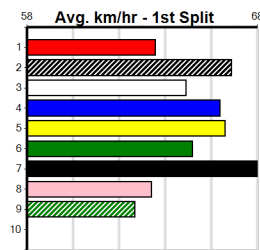

SEYMOUR KILMORE TOYOTA HT1

Distance: 450m, Race Type: Grade 5 Heat, Total Prizemoney: $2,925
1st: $1,950, 2nd: $600, 3rd: $300, 4th: $75

Watchdog Tips:

Bet:

Table with columns: Form Box, Wgt, Dist, Track, Date, Time, BON, Margin, 1st/2nd (Time), PIR, Checked, Comment, W/R, Split 1, S/P, Grade

Race card for EVERGLADE [5]. Includes dog details, owner (BEV AND DANIEL), sire (KONOMI), dam (CALL ME BUBBLES), winning distances, and a box history table.

Race card for SHINY INK [5]. Includes dog details, owner (M Haines), sire (SHIMA SHINE), dam (SLINKY INKY), winning distances, and a box history table.

Race card for GANGSTA PARADISE [5]. Includes dog details, owner (Vi Alskar Hundar), sire (WALK HARD), dam (HAVANA MISS), winning distances, and a box history table.

Race card for TWILIGHT JET [5]. Includes dog details, owner (F Vantaarling), sire (AZKABAN), dam (STYLISH BREE), winning distances, and a box history table.

Race card for DOCHERTY [5]. Includes dog details, owner (SHIRAZ RACING), sire (TOMMY SHELBY), dam (GOLD VEIN), winning distances, and a box history table.

1

2

3

4

5