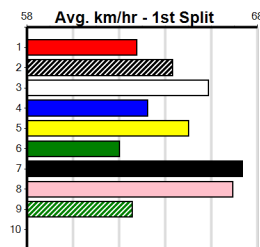

Distance: 390m, Race Type: Grade 7, Total Prizemoney: $2,925
1st: $1,950, 2nd: $600, 3rd: $300, 4th: $75

Watchdog Tips: ☐ ☐ ☐ ☐ ☐ ☐ **Bet:** ☐

Form Box	Wgt	Dist	Track	Date	Time	BON	Margin	1st/2nd (Time)	PIR	Checked	Comment	WR	Split 1	S/P	Grade

ONE KNEE NONI [7]

BE Bitch Feb-22 Sire: SHIMA SHINE Dam: LILLY PATCH
Owner(s): J Formosa Trainer: Jordan Formosa (Heathcote)
Winning Distances: < 300m (0) 300 - 399m (1) 400 - 499m (0) 500 - 599m (0) 600 - 699m (0) > 700m (0)
Winning Weights: 30.2(1)

3rd (3)	30.2	390	SHP	R3	29-Jan-24	23.00	22.03	5.00L MOE PATTY (22.66)	M/33				8.87	$5.10	MH
2nd (6)	30.1	390	SHP	R2	01-Feb-24	23.09	22.17	2.00L RUN PEBBLES RUN (22.96)	S/42				8.76	$2.00	T3-M
4th (1)	29.6	425	BEN	R2	08-Feb-24	24.93	23.61	9.00L EXPRESS PACK (24.31)	M/524				6.64	$6.20	MH
4th (1)	29.9	425	BEN	R1	16-Feb-24	24.78	23.57	9.00L NORTH CAROLINA (24.16)	S/665				6.83	$23.30	MF
1= (5)	30.2	300	HVL	R3	27-Feb-24	17.00	16.59	3.5L ONE KNEE NONI/DINOSAUR	M/4				4.11	$13.30	M
3rd (4)	29.7	390	SHP	R3	04-Apr-24	22.58	22.20	2.50L ORIENTAL AURORA (22.42)	S/44				8.78	$24.50	T3-7
7th (6)	29.7	390	SHP	R4	08-Apr-24	22.76	21.71	8.00L LET'S WIN OLLIE (22.21)	S/66				8.78	$36.10	RWH
4th (1)	29.8	390	SHP	R3	15-Apr-24	22.53	21.75	3.25L ASTON VALERIA (22.31)	S/74				8.79	$7.40	X67

Last 3 wins NOT included above

Box History

Bx	1st	2nd	3rd	4th	5th	6th	7th	8th
1								
2								
3								
4								
5	1			1				
6		1						1
7								
8								

Prize Best $2480.00
Starts NBT
Trk/Dts 9-1-1-2
APM 5-0-1-2 1858

HARAJUKU LASS [7]

BK Bitch Jul-22 Sire: FERAL FRANKY Dam: MIYAZAKI
Owner(s): A Lie Trainer: Jason Sharp (Lara)
Winning Distances: < 300m (0) 300 - 399m (0) 400 - 499m (1) 500 - 599m (0) 600 - 699m (0) > 700m (0)
Winning Weights: 23.2(1)

3rd (5)	23.1	400	GEL	R1	15-Mar-24	23.35	22.46	8.00L BLAZER BALE (22.79)	M/43				8.77	$23.30	M
6th (7)	23.1	400	GEL	R1	22-Mar-24	23.53	22.53	11.00 MILL ALI (22.80)	Q/66				9.01	$45.00	M
1st (2)	23.2	400	WGL	R9	04-Apr-24	23.04	22.65	3.75L OUR GLAD (23.30)	M/11				8.52	$5.30	T3-RW
2nd (5)	23.2	390	WBL	R3	11-Apr-24	22.31	22.09	0.05L LEON'S ENTITY (22.31)	Q/11				8.69	$22.20	7

Last 3 wins NOT included above

Box History

Bx	1st	2nd	3rd	4th	5th	6th	7th	8th
1								
2								
3								
4								
5		1	1					
6								
7	1						1	
8								

Prize Best $1860.00
Starts FSH
Trk/Dts 4-1-1-1
APM 0-0-0-0 1808