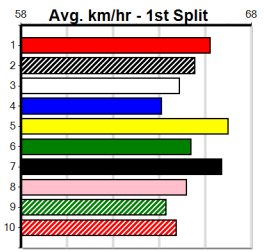

THE WHITE HART HOTEL

Distance: 390m, Race Type: Grade 5, Total Prizemoney: $2,925
1st: $1,950, 2nd: $600, 3rd: $300, 4th: $75

Watchdog Tips:

Bet:

Table with columns: Form Box, Wgt Dist, Track, Date, Time, BON, Margin, 1st/2nd (Time), PIR, Checked, Comment, WR, Split 1, S/P, Grade

1

BUSHMAN'S PRAYER [5]

BEED Dog Mar-20 Sire: ORSON ALLEN Dam: IT'S A DREAM Trainer: Arron Roche (Merrigum)

Owner(s): A Roche
Winning Distances: < 300m (0) 300 - 399m (12) 400 - 499m (1) 500 - 599m (0) 600 - 699m (0) > 700m (0)

Winning Weights: 28.2(1) 28.6(1) 28.7(1) 28.8(2) 28.9(1) 29.0(1) 29.1(1) 29.2(1) 29.3(1) 29.4(1) 29.5(1) 30.0(1)

Table with columns: Rank, 1st, 2nd, 3rd, 4th, 5th, 6th, 7th, 8th, Horse Name, Age, Sex, Weight, Time, Margin, PIR, Checked, Comment, WR, Split 1, S/P, Grade

Last 3 wins NOT included above

Table with columns: Rank, 1st, 2nd, 3rd, 4th, 5th, 6th, 7th, 8th, Horse Name, Age, Sex, Weight, Time, Margin, PIR, Checked, Comment, WR, Split 1, S/P, Grade

Box History table with columns: Bx, 1st, 2nd, 3rd, 4th, 5th, 6th, 7th, 8th and Prize Best Starts, Trk/Dts, APM

2

GUNAI LILLY [5]

BD Bitch Oct-21 Sire: ASTON DEE BEE Dam: GUNAI GOSSIP Trainer: Peter Dunlevey (Cohuna)

Owner(s): J Martin
Winning Distances: < 300m (0) 300 - 399m (1) 400 - 499m (2) 500 - 599m (0) 600 - 699m (0) > 700m (0)

Winning Weights: 28.4(2) 28.5(1)

Table with columns: Rank, 1st, 2nd, 3rd, 4th, 5th, 6th, 7th, 8th, Horse Name, Age, Sex, Weight, Time, Margin, PIR, Checked, Comment, WR, Split 1, S/P, Grade

Last 3 wins NOT included above

Box History table with columns: Bx, 1st, 2nd, 3rd, 4th, 5th, 6th, 7th, 8th and Prize Best Starts, Trk/Dts, APM

3

VINEGAR CHIPS (NSW)[5]

BD Bitch Aug-21 Sire: SUPERIOR PANAMA Dam: GLEN STAR Trainer: Kevin Lingard (Kilmore)

Owner(s): M Johnston
Winning Distances: < 300m (0) 300 - 399m (1) 400 - 499m (3) 500 - 599m (0) 600 - 699m (0) > 700m (0)

Winning Weights: 27.1(2) 27.2(1) 27.7(1)

Table with columns: Rank, 1st, 2nd, 3rd, 4th, 5th, 6th, 7th, 8th, Horse Name, Age, Sex, Weight, Time, Margin, PIR, Checked, Comment, WR, Split 1, S/P, Grade

Last 3 wins NOT included above

Table with columns: Rank, 1st, 2nd, 3rd, 4th, 5th, 6th, 7th, 8th, Horse Name, Age, Sex, Weight, Time, Margin, PIR, Checked, Comment, WR, Split 1, S/P, Grade

Box History table with columns: Bx, 1st, 2nd, 3rd, 4th, 5th, 6th, 7th, 8th and Prize Best Starts, Trk/Dts, APM

4

SONIC TROOPER [5]

BK Dog Feb-21 Sire: HOOKSY Dam: MOMENT BY MAREE Trainer: Nicole Lummas (Wangaratta Sout)

Owner(s): K Collyer
Winning Distances: < 300m (0) 300 - 399m (1) 400 - 499m (2) 500 - 599m (2) 600 - 699m (0) > 700m (0)

Winning Weights: 31.5(1) 31.8(1) 32.1(1) 32.4(2)

Table with columns: Rank, 1st, 2nd, 3rd, 4th, 5th, 6th, 7th, 8th, Horse Name, Age, Sex, Weight, Time, Margin, PIR, Checked, Comment, WR, Split 1, S/P, Grade

Last 3 wins NOT included above

Table with columns: Rank, 1st, 2nd, 3rd, 4th, 5th, 6th, 7th, 8th, Horse Name, Age, Sex, Weight, Time, Margin, PIR, Checked, Comment, WR, Split 1, S/P, Grade

Box History table with columns: Bx, 1st, 2nd, 3rd, 4th, 5th, 6th, 7th, 8th and Prize Best Starts, Trk/Dts, APM

5

CINNABAR ICON [5]