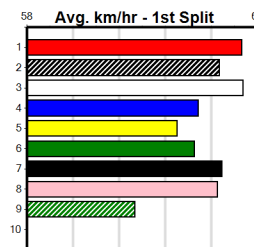

TACKLE YOUR FEELING HT2

Distance: 450m, Race Type: Grade 5 Heat, Total Prizemoney: $2,925
1st: $1,950, 2nd: $600, 3rd: $300, 4th: $75

Watchdog Tips:

Bet:

Form Box Wgt Dist Track Date Time BON Margin 1st/2nd (Time) PIR Checked Comment W/R Split 1 S/P Grade

1

CREATOR [5]

BK Dog Apr-21 Sire: BARCIA BALE Dam: AMY'S FIREWORK

Trainer: Jason Sharp (Lara)

Owner(s): E Burrett
Winning Distances: < 300m (0) 300 - 399m (2) 400 - 499m (5) 500 - 599m (0) 600 - 699m (0) > 700m (0)

Winning Weights: 35.0(3) 35.4(1) 35.5(1) 35.9(1) 36.0(1)

Table with columns: Rank, Dog, Wgt, Dist, Track, Date, Time, BON, Margin, 1st/2nd (Time), PIR, Checked, Comment, W/R, Split 1, S/P, Grade. Includes entries for 5th, 4th, 5th, 3rd, 4th, 3rd, 1st.

Last 3 wins NOT included above

Table with columns: Rank, Dog, Wgt, Dist, Track, Date, Time, BON, Margin, 1st/2nd (Time), PIR, Checked, Comment, W/R, Split 1, S/P, Grade. Includes entries for 1st, 1st, 1st.

Box History

Box History table with columns: Bx, 1st, 2nd, 3rd, 4th, 5th, 6th, 7th, 8th. Includes Prize Best Starts, Trk/Dts, APM.

2

GUNAI WIZARD [5]

BD Dog Oct-21 Sire: ASTON DEE BEE Dam: GUNAI GOSSIP

Trainer: John Barbara (Exford)

Owner(s): J Martin
Winning Distances: < 300m (0) 300 - 399m (2) 400 - 499m (7) 500 - 599m (0) 600 - 699m (0) > 700m (0)

Winning Weights: 33.8(1) 34.2(1) 34.5(1) 34.7(1) 34.9(1) 35.3(2) 35.6(1) 35.9(1)

Table with columns: Rank, Dog, Wgt, Dist, Track, Date, Time, BON, Margin, 1st/2nd (Time), PIR, Checked, Comment, W/R, Split 1, S/P, Grade. Includes entries for 1st, 2nd, 1st, 2nd, 3rd, 7th, 4th, 8th.

Last 3 wins NOT included above

Table with columns: Rank, Dog, Wgt, Dist, Track, Date, Time, BON, Margin, 1st/2nd (Time), PIR, Checked, Comment, W/R, Split 1, S/P, Grade. Includes entries for 1st, 1st, 1st.

Box History

Box History table with columns: Bx, 1st, 2nd, 3rd, 4th, 5th, 6th, 7th, 8th. Includes Prize Best Starts, Trk/Dts, APM.

3

PEAKY JOE [5]

BEBD Dog Nov-21 Sire: FERNANDO BALE Dam: HOT CHARMOLA

Trainer: Vicki Wisener (Devon Meadows)

Owner(s): Whatever goes (SYN), G Rounds, D Carroll
Winning Distances: < 300m (0) 300 - 399m (1) 400 - 499m (1) 500 - 599m (5) 600 - 699m (0) > 700m (0)

Winning Weights: 32.9(1) 33.1(1) 33.2(2) 33.4(1) 33.5(1) 33.6(1)

Table with columns: Rank, Dog, Wgt, Dist, Track, Date, Time, BON, Margin, 1st/2nd (Time), PIR, Checked, Comment, W/R, Split 1, S/P, Grade. Includes entries for 3rd, 3rd, 1st, 7th, 3rd, 2nd, 1st, 2nd.

Last 3 wins NOT included above

Table with columns: Rank, Dog, Wgt, Dist, Track, Date, Time, BON, Margin, 1st/2nd (Time), PIR, Checked, Comment, W/R, Split 1, S/P, Grade. Includes entries for 1st, 1st, 1st.

Box History

Box History table with columns: Bx, 1st, 2nd, 3rd, 4th, 5th, 6th, 7th, 8th. Includes Prize Best Starts, Trk/Dts, APM.

4

SPECTRE BUSTER [5]

BE Dog Aug-21 Sire: FERNANDO BALE Dam: MEPUNGA SPECTRE

Trainer: James Shaw (Seymour)

Owner(s): J Shaw
Winning Distances: < 300m (0) 300 - 399m (2) 400 - 499m (1) 500 - 599m (1) 600 - 699m (0) > 700m (0)

Winning Weights: 30.3(1) 31.1(1) 31.3(1) 31.6(1)