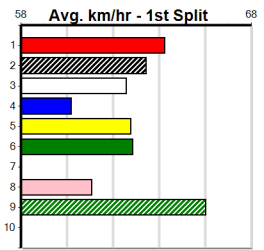

HAPPY BIRTHDAY PAMELA

1
7:01PM

(VIC time)

Distance: 390m, Race Type: Maiden, Total Prizemoney: $2,535
1st: $1,680, 2nd: $520, 3rd: $260, 4th: $75

Watchdog Tips: ☐ ☐ ☐ ☐ ☐ Bet:

Form Box	Wgt	Dist	Track	Date	Time	BON	Margin	1st/2nd (Time)	PIR	Checked	Comment	WR	Split 1	S/P	Grade

1

KALINYA [M]
DKBD Bitch May-22 Sire: FERNANDO BALE Dam: JULANA
Owner(s): Country Mile (SYN), C Madigan, D Massina, R Madigan, R Massina, N Massina
Winning Distances: < 300m (0) 300 - 399m (0) 400 - 499m (0) 500 - 599m (0) 600 - 699m (0) > 700m (0)
Winning Weights:
4th (8) 26.7 390 SHP R1 15-Apr-24 22.83 21.75 3.75L BONE SHAKER (22.58) M/34 . . . . . 8.72 $2.40 M

Trainer: Dean Elliot (Huntly)

Box History

Bx	1st	2nd	3rd	4th	5th	6th	7th	8th
1								
2								
3								
4								
5								
6								
7								
8				1				

Last 3 wins NOT included above

Prize Best	$75.00
Starts	NBT
Trk/Dts	1-0-0-0
APM	1-0-0-0
	75

2

MAJOR BASIL [M]
BE Dog May-22 Sire: FERNANDO BALE Dam: KEYDRA
Owner(s): Barry Barry Barry (SYN), P Newell, P Newell, D Raven, P Barry, D Sheekey
Winning Distances: < 300m (0) 300 - 399m (0) 400 - 499m (0) 500 - 599m (0) 600 - 699m (0) > 700m (0)
Winning Weights:
6th (8) 27.5 390 SHP R1 08-Apr-24 23.01 21.71 15.00 IF HE COULD (21.97) M/66 . . . . . 8.92 $15.50 M
2nd (2) 27.5 390 SHP R1 15-Apr-24 22.66 21.75 1.25L BONE SHAKER (22.58) Q/22 . . . . . 8.65 $21.00 M

Trainer: Patrick Newell (Wallan)

Box History

Bx	1st	2nd	3rd	4th	5th	6th	7th	8th
1								
2		1						
3								
4								
5								
6								
7								
8						1		

Last 3 wins NOT included above

Prize Best	$520.00
Starts	NBT
Trk/Dts	2-0-1-0
APM	2-0-1-0
	520

3

HAVANA MAGIC [M]
BK Bitch Jun-22 Sire: MAGICAL BALE Dam: HAVANA MISS
Owner(s): Vi Alskar Hundar (SYN), A Lie, J Sharp
Winning Distances: < 300m (0) 300 - 399m (0) 400 - 499m (0) 500 - 599m (0) 600 - 699m (0) > 700m (0)
Winning Weights:
5th (3) 24.7 390 WBL R2 11-Apr-24 22.96 22.09 10.00 OUR MATE BEAR (22.29) M/56 . . . . . 9.09 $23.30 M

Trainer: Jason Sharp (Lara)

Box History

Bx	1st	2nd	3rd	4th	5th	6th	7th	8th
1								
2								
3								
4					1			
5								
6								
7								
8								

Last 3 wins NOT included above

Prize Best	$0.00
Starts	FSH
Trk/Dts	1-0-0-0
APM	0-0-0-0
	0

4

SHAGGY BEAR [M]
BD Dog Mar-22 Sire: ASTON DEE BEE Dam: TIME NO MONEY
Owner(s): J Cleave
Winning Distances: < 300m (0) 300 - 399m (0) 400 - 499m (0) 500 - 599m (0) 600 - 699m (0) > 700m (0)
Winning Weights:
7th (4) 37.9 390 SHP R2 18-Dec-23 23.17 21.53 12.00 SHE'S TROPIC (22.37) S/77 . . . . . 8.92 $23.90 M
6th (3) 37.6 390 SHP R2 23-Dec-23 23.72 21.70 23.00 TROPIC MAN (22.15) S/66 . . . . . 9.23 $25.50 M
8th (5) 38.0 390 SHP R2 28-Dec-23 23.93 22.17 18.00 HILLBILLY ROCKY (22.72) S/77 . . . . . V28 . . . . . 8.98 $17.00 T3-M
3rd (3) 36.8 390 SHP R2 18-Apr-24 22.91 22.09 10.00 MISS MELEE (22.22) M/56 . . . . . 9.08 $34.20 T3-M

Trainer: Theo Van taarling (Tallygaroopna)

Box History

Bx	1st	2nd	3rd	4th	5th	6th	7th	8th
1								
2								
3			1			1		
4							1	
5								1
6								
7								
8								

Last 3 wins NOT included above

Prize Best	$160.00
Starts	NBT
Trk/Dts	4-0-0-1
APM	4-0-0-1
	160