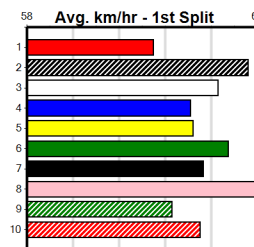

DONE SHOVELLING

Distance: 390m, Race Type: Mixed 4/5, Total Prizemoney: $3,360
1st: $2,250, 2nd: $690, 3rd: $345, 4th: $75

Watchdog Tips: [ ] [ ] [ ] [ ] Bet: [ ]

CHEAP CHARLIE [4]
BK Dog Nov-20 Sire: HOOKSY Dam: SPACE ALERT
Owner(s): G Berry Trainer: Rodney Clark (Echuca Village)
Winning Distances: < 300m (0) 300 - 399m (4) 400 - 499m (4) 500 - 599m (0) 600 - 699m (0) > 700m (0)
Winning Weights: 33.0(1) 33.2(1) 33.5(1) 33.7(1) 34.1(1) 34.2(1) 34.5(2)
1st (5) 33.7 400 WGL R12 05-Jan-24 22.85 22.56 4.25L HOT SCOTCH (22.56) M/54 . . . . 8.55 $15.20 X45
3rd (6) 34.2 450 SHP R7 15-Jan-24 25.80 24.98 4.75L ELANGA (25.47) M/633 . . . . 6.93 $4.30 5
1st (1) 34.2 450 SHP R6 29-Jan-24 25.65 25.10 0.50L KANJI QUEBEC (25.67) M/211 . . . . V7 6.64 $6.40 5
2nd (6) 34.3 450 SHP R8 05-Feb-24 25.62 25.48 1.5L ASTON NERO (25.52) M/322 . . . . 6.66 $26.10 X45
4th (4) 34.8 425 BEN R6 16-Feb-24 24.04 23.57 7.00L WAR TIME NOVELTY (23.57) M/544 . . . . 6.73 $12.30 X45
7th (3) 34.5 425 BEN R3 23-Feb-24 24.59 23.77 8.50L TIGER JORDY (24.00) M/788 . . . . 6.77 $12.80 X45
8th (5) 34.7 425 BEN R11 31-Mar-24 24.49 23.46 9.50L BANDIT BULLET (23.83) M/556 . . . . 6.76 $30.60 X45
8th (4) 34.4 425 BEN R5 12-Apr-24 24.72 23.73 11.00L CHASING HEARTS (24.00) S/767 . . . . 6.81 $57.20 5
Last 3 wins NOT included above
1st (1) 33.0 385 SHP R10 22-May-23 22.12 21.63 0.025 ATLAS ALIBI (22.13) M/31 . . . . SW . 8.33 $3.90 5
1st (2) 34.5 385 SHP R10 28-Aug-23 21.79 21.50 1.75L MARKET SCOOBY (21.91) M/21 . . . . SW . 8.22 $3.80 X45
1st (2) 34.1 390 SHP R10 04-Dec-23 22.31 21.68 0.50L MISTRESS OASIS (22.33) M/33 . . . . SW . 8.51 $4.10 5

STARLIGHT MINI [5]
BK Bitch Dec-21 Sire: BERNARDO Dam: STARLIGHT LUCY
Owner(s): The Two Guys (SYN), N Guy, W Guy Trainer: Kayla Cottrell (Pearcedale)
Winning Distances: < 300m (0) 300 - 399m (1) 400 - 499m (3) 500 - 599m (0) 600 - 699m (0) > 700m (0)
Winning Weights: 29.8(1) 30.0(1) 30.1(1) 30.2(1)
3rd (8) 30.2 450 SHP R2 04-Dec-23 25.70 25.20 6.00L SAINT PARR (25.31) M/223 . . . . 6.71 $5.10 MH
1st (5) 29.8 400 WGL R1 16-Jan-24 23.11 22.27 3.00L SWEET NUGGET (23.31) M/11 . . . . 8.24 $1.90 M
1st (8) 30.2 400 WGL R2 20-Feb-24 22.50 22.34 0.75L VALENCIA JIM (22.55) M/11 . . . . SW . 8.26 $8.30 X67
1st (4) 30.1 390 BAL R9 07-Apr-24 21.91 21.82 6.00L SUMMER KOBIE (22.32) Q/11 . . . . 8.26 $2.90 X67
2nd (2) 29.9 425 BEN R9 12-Apr-24 23.86 23.73 2.00L ONE MORE BURN (23.73) M/111 . . . . 6.45 $3.80 5
1st (1) 30.0 400 WGL R12 16-Apr-24 22.66 22.24 2.75L OUR PURPLE HAZE/ASTON M/11 . . . . 8.34 $3.00 5
Last 3 wins NOT included above