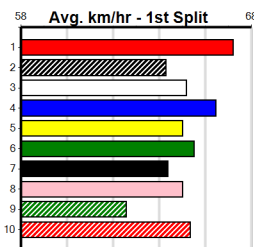

AGILE INSURANCE

Distance: 390m, Race Type: Mixed 6/7, Total Prizemoney: $2,925
1st: $1,950, 2nd: $600, 3rd: $300, 4th: $75

Watchdog Tips:

Bet:

Form Box	Wgt	Dist	Track	Date	Time	BON	Margin	1st/2nd (Time)	PIR	Checked	Comment	WR	Split 1	S/P	Grade

1

ORIENTAL AURORA [6]
BK Bitch Apr-22 Sire: ORSON ALLEN Dam: ORIENTAL JADE
Owner(s): N Hebart Trainer: Paula Boots (Merrigum)
Winning Distances: < 300m (0) 300 - 399m (2) 400 - 499m (0) 500 - 599m (0) 600 - 699m (0) > 700m (0)
Winning Weights: 24.6(1) 25.2(1)

2nd (4)	24.8	318	DUB	R1	16-Dec-23	18.79	18.32	1.00L TRALEE ROSA (18.71)	222	222			4.87	$3.80	M
5th (2)	25.0	318	DUB	R2	23-Dec-23	19.10	18.03	8.50L MISS MY MATES (18.50)	324	324			4.78	$2.15	M
1st (4)	25.2	300	HVL	R1	04-Feb-24	17.11	16.34	0.75L EAGLES FLY ALONE (17.14)	M/1				3.86	$6.60	M
F (2)	25.9	390	SHP	R2	12-Feb-24	0.00	22.01	RIPPER RILEY (22.24)			V5			$31.20	X67
8th (8)	24.9	300	HVL	R1	17-Mar-24	17.15	16.24	6.00L MINNIE ROCKS (16.75)	M/6				3.96	$75.20	X67
3rd (6)	24.8	390	SHP	R3	23-Mar-24	22.52	21.98	4.00L CINNABAR ICON (22.24)	M/23				8.42	$39.60	X67
1st (5)	24.6	390	SHP	R3	04-Apr-24	22.42	22.20	0.75L LITTLE MISS ENVY (22.46)	Q/11				8.53	$7.90	T3-7
4th (4)	24.6	390	SHP	R4	11-Apr-24	22.42	21.83	5.00L GREEN FLASH (22.07)	M/33				8.55	$9.80	6G

Last 3 wins NOT included above

Box History

Bx	1st	2nd	3rd	4th	5th	6th	7th	8th
1		1						
2					1			
3								
4	1	1		1				
5	1							
6			2					
7								
8								1

Prize	$4910.00
Best	22.42(5)-4/4/24
Starts	10-2-2-2
Trk/Dts	3-1-0-1
APM	3680

2

SOLID GROUND [6]
BEW Dog Jul-22 Sire: OVER LIMIT Dam: EMERALD CITY
Owner(s): BEV AND DANIEL (SYN), B Pell, D Pell Trainer: Daniel Pell (Toolleen)
Winning Distances: < 300m (0) 300 - 399m (1) 400 - 499m (1) 500 - 599m (0) 600 - 699m (0) > 700m (0)
Winning Weights: 31.0(1) 31.9(1)

1st (2)	31.0	425	BEN	R2	08-Mar-24	24.50	23.69	2.50L GUNAI MAVERICK (24.67)	M/211				6.76	$5.70	M
2nd (3)	31.2	390	SHP	R3	14-Mar-24	22.51	22.13	1.75L GREEN FLASH (22.39)	S/62				8.63	$12.90	7
2nd (3)	31.4	390	SHP	R3	21-Mar-24	22.60	22.23	1.5L BROADWAY ICON (22.51)	M/32				8.59	$1.90	T3-7
5th (8)	31.5	390	SHP	R9	01-Apr-24	22.60	21.79	4.75L SHA TIN KING (22.27)	M/33				8.69	$5.00	X67
3rd (7)	31.4	400	WGL	R10	04-Apr-24	23.12	22.65	7.00L BLUE OPAL ROCKS (22.65)	M/44				8.58	$4.70	T3-7
2nd (8)	31.4	390	SHP	R3	11-Apr-24	22.63	21.83	1.25L GOLD GIZMO (22.56)	S/64				8.65	$2.20	7
8th (7)	31.6	425	BEN	R4	14-Apr-24	24.92	24.03	9.50L BUSHMAN'S ARCHIE (24.28)	M/788				6.84	$5.00	T3-7
1st (7)	31.9	390	SHP	R9	18-Apr-24	22.19	22.09	3.75L HIGHWAY (22.45)	M/11		SW		8.38	$4.30	T3-7

Last 3 wins NOT included above

Box History

Bx	1st	2nd	3rd	4th	5th	6th	7th	8th
1								
2	1							
3		2						
4								
5								
6								
7	1		1		1			1
8		1		1	1			

Prize	$3875.00
Best	22.19(7)-18/4/24
Starts	9-2-3-1
Trk/Dts	5-1-3-0
APM	3460