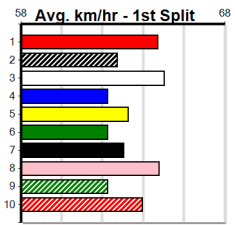

6

4:42PM
(VIC time)

Watchdog Tips: **0** **0** **0** **0** Bet: .