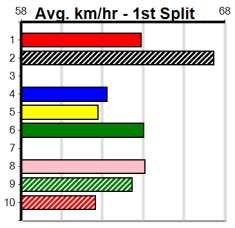

BRIDGES ON ARGYLE TRARALGON

Distance: 350m, Race Type: Tier 3 - Grade 7, Total Prizemoney: $1,530
1st: $1,000, 2nd: $320, 3rd: $160, 4th: $50

Watchdog Tips: **0 0 0 0** Bet: **0**