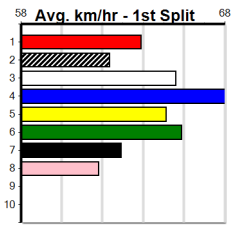

SINCLAIR CONTRACTING

Distance: 350m, Race Type: Grade 5 T3, Total Prizemoney: $1,530
1st: $1,000, 2nd: $320, 3rd: $160, 4th: $50

4

4:04PM

(VIC time)

Watchdog Tips: 0 0 0 0 **Bet:** .