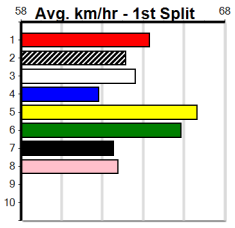

SPORTSBET NOBODY DOES IT EASIER

12

6:37PM
(VIC time)

Distance: 350m, Race Type: Grade 5 T3, Total Prizemoney: $1,530
1st: $1,000, 2nd: $320, 3rd: $160, 4th: $50

Watchdog Tips: **0** **0** **0** **0** Bet: **0**