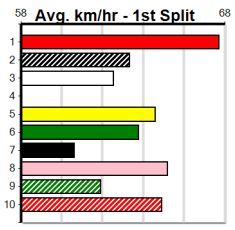

Watchdog Tips: 0 0 0 0 Bet: .