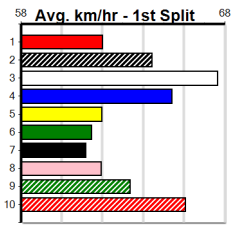

Traralgon

LV FORKLIFTS (1-2 WINS)

Distance: 395m, Race Type: Tier 3 - Restricted Win, Total Prizemoney: \$1,530
1st: \$1,000, 2nd: \$320, 3rd: \$160, 4th: \$50

3
3:47PM
(VIC time)

Watchdog Tips: **0 0 0 0** Bet: **.**