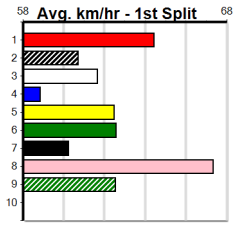

NATIONAL GREYHOUND ADOPTION MON

Distance: 395m, Race Type: Tier 3 - Maiden, Total Prizemoney: $1,530
1st: $1,000, 2nd: $320, 3rd: $160, 4th: $50

1

3:08PM
(VIC time)

Watchdog Tips: **0 0 0 0** Bet: **0**