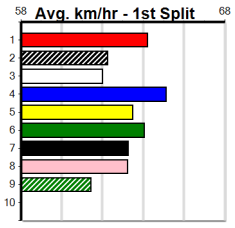

KISS PROFESSIONAL SOLUTIONS

Distance: 450m, Race Type: Grade 5 T3, Total Prizemoney: $1,530
1st: $1,000, 2nd: $320, 3rd: $160, 4th: $50

Watchdog Tips: **0 0 0 0** Bet: **0**

Form Box Weight Dist Track Date Time BON Margin 1st/2nd (Time) PIR Checked Comment W/R Split 1 S/P Grade

1 TEASER'S BEAUTY [5]
WBEBD B Dec-21 **FERNANDO BALE** **BEAUTIFUL TEASE**
Trainer: **Uta Bickerton (Pearcedale)**
2nd (1) 28.3 450 TRA R2 22-Jan-24 25.54 25.51 0.75LFLYING RYKER (25.51) M/112 . . . 6.60 $7.80 X67
2nd (5) 28.4 400 WGL R9 28-Mar-24 22.93 22.84 1.25LFLY CHIC (22.85) Q/11 . . . 8.29 $5.20 T3-6
1st (5) 28.1 395 TRA R9 01-Apr-24 22.66 22.27 2.75LSOMETHING CLEVER (22.84) M/111 . . . 3.68 $1.70 T3-6
7th (3) 28.2 435 SLE R9 10-Apr-24 26.24 24.59 20.00LDAWNY BY NAME (24.87) Q/277 . . . 5.26 $19.30 5NP
Owner(s): **U Bickerton**
Winning Boxes

1	2	3	4	5	6	7	8
1	1			1	1		
Prize	$5,560.00						
Best	NBT						
Starts	21-3-5-4						
Trk/Dst	2-0-1-0						
APM	$2944						

ENG WGL 2024-04-18

2 GEOFF'S BOMBER [5]
BK D Jun-21 **ASTON DUKE** **ROZEHILL BETH**
Trainer: **Geoffrey Green (Woodside)**
3rd (2) 32.6 435 SLE R4 10-Mar-24 24.88 24.30 4.00LSHAKA BIG TONKS (24.60) Q/122 . . . 5.28 $54.50 5
7th (6) 32.5 460 WGL R6 14-Mar-24 27.14 26.26 12.00LNIBIRU (26.31) M/477 . . . 6.69 $28.00 T3-5
7th (2) 32.8 435 SLE R3 24-Mar-24 25.67 24.39 9.00LCREW (25.04) M/156 . . . 5.37 $11.50 5
6th (6) 33.1 400 WGL R8 04-Apr-24 23.44 22.65 8.00LSARAH STARFISH (22.90) M/84 . . . 8.81 $82.40 T3-5
Owner(s): **G Green**
Winning Boxes

1	2	3	4	5	6	7	8
1	1		1		2		
Prize	$8,260.00						
Best	NBT						
Starts	52-5-5-5						
Trk/Dst	2-0-0-0						
APM	$2127						

ENG WGL 2024-04-18

3 RIDE KNOW MORE [5]
BK B Nov-20 **ASTON KIMETTO** **SAL TALK**
Trainer: **Lindsay Fulford (Maffra)**
7th (2) 24.4 435 SLE R12 25-Feb-24 25.69 24.33 15.00LMR. WALLACE (24.64) Q/467 . . . 5.37 $34.90 5
8th (2) 25.2 435 SLE R7 31-Mar-24 25.84 24.45 20.00LCANYA CHARISMA (24.45) Q/888 . . . 5.47 $64.20 5
7th (7) 24.6 400 WGL R8 04-Apr-24 23.57 22.65 10.00LSARAH STARFISH (22.90) M/78 . . . 8.77 $43.90 T3-5
8th (2) 24.7 400 WGL R10 11-Apr-24 23.56 22.60 13.00LBOURBON BARRELS (22.65) M/78 . . . 8.85 $55.00 T3-5
Owner(s): **C Fulford**
Winning Boxes

1	2	3	4	5	6	7	8
1	3	2	3	1	1		
Prize	$29,096.07						
Best	NBT						
Starts	72-11-9-13						
Trk/Dst	9-0-0-3						
APM	$2494						

ENG WGL 2024-04-18

4 HOWE PIE (WA)[5]
BK D Sep-20 **AUSSIE INFRARED** **BUBBA'S SILVIA**
Trainer: **Dean Millier (Pakenham)**
3rd (7) 31.4 450 TRA R8 18-Mar-24 25.58 25.38 3.00LMANILA HECKLE (25.38) M/333 . . . 6.74 $11.90 T3-5
3rd (4) 31.0 510 SLE R6 24-Mar-24 29.10 28.72 5.50LSEPHORA BALE (28.72) M/233 . . . 9.29 $36.70 X45
5th (8) 31.3 500 TRA R8 29-Mar-24 28.31 27.75 8.00LEARLY BOY (27.75) M/765 . . . 9.48 $63.80 X45
4th (6) 31.5 450 TRA R8 08-Apr-24 25.55 25.46 1.5LON THE COIN (25.46) M/554 . . . 6.82 $6.30 T3-5
Owner(s): **big dog (SYN), B Sands, F Toth**
Winning Boxes

1	2	3	4	5	6	7	8
1	2		1				1 4
Prize	$22,930.00						
Best	25.72						
Starts	79-9-12-11						
Trk/Dst	15-2-3-3						
APM	$3738						

ENG WGL 2024-04-18