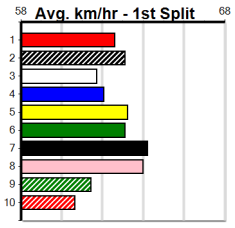

Traralgon

10

5:59PM

(VIC time)

ZACK MONELLI @ STUD

Distance: 395m, Race Type: Grade 5 T3, Total Prizemoney: \$1,530
1st: \$1,000, 2nd: \$320, 3rd: \$160, 4th: \$50

Watchdog Tips: 0 0 0 0 Bet:

Main table containing race details for 10 horses, including names, trainers, owners, and performance metrics. Includes sub-tables for 'Winning Boxes' for each race.