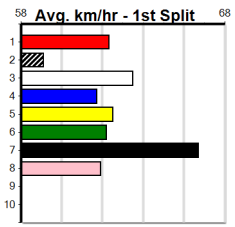

SURFACE CO (1-2 WINS)

Distance: 450m, Race Type: Tier 3 - Restricted Win, Total Prizemoney: \$1,530
1st: \$1,000, 2nd: \$320, 3rd: \$160, 4th: \$50

5

4:22PM

(VIC time)

Watchdog Tips: 0 0 0 0 **Bet:** .

Form	Box	Weight	Dist	Track	Date	Time	BON	Margin	1st/2nd (Time)	PIR	Checked	Comment	W/R	Split 1	S/P	Grade
------	-----	--------	------	-------	------	------	-----	--------	----------------	-----	---------	---------	-----	---------	-----	-------