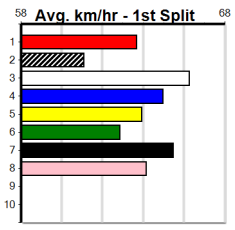

Traralgon

HARD STYLE RICO @ STUD

Distance: 350m, Race Type: Grade 5 T3, Total Prizemoney: $1,530
1st: $1,000, 2nd: $320, 3rd: $160, 4th: $50

11

6:14PM
(VIC time)

Watchdog Tips: **0 0 0 0** Bet: **0**