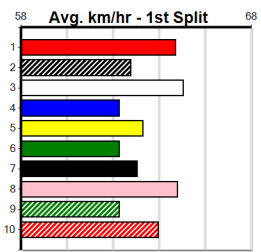

SPORTSBET BS RESPONSIBLY

Distance: 395m, Race Type: Grade 5 T3, Total Prizemoney: $1,530
1st: $1,000, 2nd: $320, 3rd: $160, 4th: $50

Watchdog Tips:

Bet:

Form Box Wgt Dist Track Date Time BON Margin 1st/2nd (Time) PIR Checked Comment WR Split 1 S/P Grade

INTER BEAST BOY [5]
BKW Dog Sep-21 Sire: AUSSIE INFRARED Dam: INTER SANTINA
Owner(s): TONY AND JOE (SYN), T Interligi, J Interligi
Trainer: Tony Interligi (Endeavour Hills)
ENG WGL 2024-04-18

Box History
Bx 1st 2nd 3rd 4th 5th 6th 7th 8th
Prize Best Starts Trk/Dts APM

BRAEMAR ELSIE [5]
BE Bitch Sep-21 Sire: AUSSIE INFRARED Dam: BRAEMAR KEELIE
Owner(s): Y Cassidy
Trainer: Yvonne Cassidy (Valencia Creek)

Box History
Bx 1st 2nd 3rd 4th 5th 6th 7th 8th
Prize Best Starts Trk/Dts APM

LEKTRA VERA [5]
BK Bitch Apr-21 Sire: MEPUNGA BLAZER Dam: LEKTRA VIKI
Owner(s): F Bickerton
Trainer: Frederick Bickerton (Pearcedale)

Box History
Bx 1st 2nd 3rd 4th 5th 6th 7th 8th
Prize Best Starts Trk/Dts APM

FREE FALLING [5]
RF Dog Feb-21 Sire: BERNARDO Dam: RADIANT ANGEL
Owner(s): C Mackie
Trainer: Leon Lacy (Noble Park)

Box History
Bx 1st 2nd 3rd 4th 5th 6th 7th 8th
Prize Best Starts Trk/Dts APM

WHO TOLD MEL [5]
F Bitch Jun-20 Sire: RAW ABILITY Dam: WHO TOLD LINDYLU
Owner(s): EMMA'S BOYS (SYN), B Parsons, M Carroll, S Crowley, J O'toole, P Douglas
Trainer: Ronald Fisher (Lara)

Box History
Bx 1st 2nd 3rd 4th 5th 6th 7th 8th
Prize Best Starts Trk/Dts APM

1

2

3

4

5