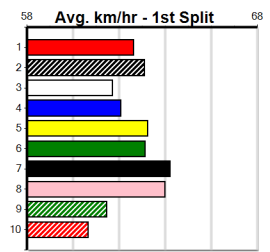

Traralgon
10
5:59PM
(VIC time)

ZACK MONELLI @ STUD

Distance: 395m, Race Type: Grade 5 T3, Total Prizemoney: $1,530
1st: $1,000, 2nd: $320, 3rd: $160, 4th: $50

Watchdog Tips:

Bet:

Form Box Wgt Dist Track Date Time BON Margin 1st/2nd (Time) PIR Checked Comment W/R Split 1 S/P Grade

LETTER TO YOU [5]

BKW Dog Dec-19 Sire: DYNA LACHLAN Dam: STELLA'S GRACE
Owner(s): J Stemmer
Trainer: Jason Stemmer (Bangholme)
Winning Distances: < 300m (0) 300 - 399m (5) 400 - 499m (0) 500 - 599m (0) 600 - 699m (0) > 700m (0)
Winning Weights: 30.7(1) 31.8(1) 32.0(1) 32.3(1) 32.6(1)

Pl	Box	1st	2nd	3rd	4th	5th	6th	7th	8th				
5th (3)	31.4	395	TRA	R6	15-Jan-24	22.97	21.99	12.00	BE RUGGED (22.18)	M/754	3.94	$28.30	5
5th (1)	31.5	300	HVL	R12	24-Jan-24	17.33	16.66	3.25L	BLITZEN VIXEN (17.12)	M/4	4.03	$26.30	5
3= (8)	31.8	350	TRA	R4	29-Jan-24	20.35	19.88	1.00L	COMPTON GUMDROPS	M/34	6.77	$20.50	T3-5
2nd (2)	31.8	395	TRA	R10	05-Feb-24	22.74	22.25	1.25L	GEOFF'S BOMBER (22.66)	M/222	3.82	$9.00	5
4th (2)	31.8	395	TRA	R10	12-Feb-24	22.77	22.15	1.5L	FINLAYSTONE (22.68)	M/212	3.82	$15.20	T3-5
5th (5)	32.2	400	WGL	R12	15-Feb-24	23.24	22.72	7.50L	FERNANDO LAKE (22.72)	M/55	8.72	$52.60	T3-5
5th (5)	32.6	350	TRA	R11	06-Apr-24	20.67	19.91	6.00L	CLAN MCMILLAN (20.27)	M/55	6.84	$22.20	5
2nd (7)	31.8	395	TRA	R6	15-Apr-24	22.64	22.38	3.75L	SPEED MERCHANT (22.38)	Q/343	3.84	$26.30	5

Last 3 wins NOT included above

1st (1)	31.8	395	TRA	R4	31-Dec-22	22.59	22.25	2.50L	LITTLE AMELIA (22.76)	M/111	3.80	$4.60	X67
1st (8)	32.0	350	TRA	R12	05-Jun-23	20.32	20.11	3.00L	AUDACIOUS FLAME (20.52)	M/22	6.74	$9.30	5
1st (4)	30.7	395	TRA	R5	11-Sep-23	22.86	22.63	0.25L	KNICKED OFF (22.87)	M/222	3.74	$14.50	T3-5

Prize Best Starts Trk/Dts APM: $10160.00, 22.59(1)-31/12/22, 75-5-8-10, 30-4-6-3, 1370

MISS HAYLEE [5]

BK Bitch Dec-20 Sire: ZAMBORA BROCKIE Dam: MISS GYPSY LEE
Owner(s): R Whitford
Trainer: Robert Whitford (Yarram)
Winning Distances: < 300m (0) 300 - 399m (3) 400 - 499m (4) 500 - 599m (0) 600 - 699m (0) > 700m (0)
Winning Weights: 26.1(3) 26.2(1) 26.8(1) 27.3(2)

Pl	Box	1st	2nd	3rd	4th	5th	6th	7th	8th				
3rd (2)	27.7	400	WGL	R5	16-Nov-23	23.02	22.79	1.00L	BEFORE NOON (22.96)	M/22	8.46	$6.50	5
4th (3)	27.7	350	TRA	R12	20-Nov-23	20.45	19.79	2.25L	LILLY RUSH (20.30)	M/78	6.81	$4.00	T3-5
4th (6)	27.9	350	TRA	R11	27-Nov-23	20.39	19.86	8.00L	SCOOBY GOES BANG	M/64	6.91	$6.70	5
6th (3)	27.8	350	TRA	R4	04-Dec-23	20.55	19.75	7.50L	RIDE KNOW MORE (20.03)	M/66	6.93	$10.10	T3-5
7th (5)	28.4	395	TRA	R10	18-Dec-23	23.24	22.23	15.00	WASHINGTON BLUE (22.23)	M/367	3.81	$42.30	5
7th (8)	27.6	350	TRA	R11	01-Jan-24	20.50	19.92	7.00L	BE CHARMING (20.02)	M/58	6.72	$32.50	T3-5
8th (3)	27.8	350	TRA	R3	22-Jan-24	20.48	19.81	8.00L	BE RUGGED (19.93)	M/88	6.83	$52.90	5
8th (5)	27.8	435	SLE	R12	27-Mar-24	26.60	24.59	23.00	BE RUGGED (25.05)	M/888	5.60	$73.10	5

Last 3 wins NOT included above

1st (2)	26.1	400	GEL	R12	09-May-23	23.10	22.73	4.25L	ATOMIC FLEA (23.38)	Q/11	8.56	$2.80	5
1st (8)	26.2	390	WBL	R4	26-Jun-23	22.61	22.22	2.25L	ARGUS RIVETT (22.75)	M/11	8.89	$8.50	5
1st (7)	27.3	400	WGL	R5	02-Nov-23	23.17	22.79	0.75L	FREEMAN'S HOPE (23.22)	M/11	8.43	$6.90	5

Prize Best Starts Trk/Dts APM: $11120.00, NBT, 64-7-8-6, 1-0-0-0, 1290