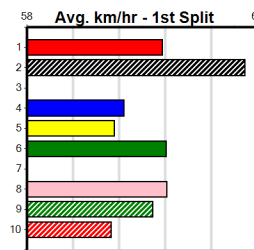

BRIDGES ON ARGYLE TRARALGON

Distance: 350m, Race Type: Tier 3 - Grade 7, Total Prizemoney: $1,530
1st: $1,000, 2nd: $320, 3rd: $160, 4th: $50

Watchdog Tips: ☐ ☐ ☐ ☐ ☐ **Bet:** ☐

1

NOLAN BALE (NSW)[7]
WBK Dog Oct-21 Sire: NEED MY MONEYNOW Dam: DYNA GERTIE
Owner(s): L Harris
Trainer: Tammy Kennedy - harris (Devon)
Winning Distances: < 300m (0) 300 - 399m (1) 400 - 499m (0) 500 - 599m (0) 600 - 699m (0) > 700m (0)
Winning Weights: 30.1(1)

Box	1st	2nd	3rd	4th	5th	6th	7th	8th
1	1							
2		1						
3			1					
4				1				
5					1			
6						1		
7							1	
8								1

4th (7) 29.8 390 WBL R1 06-Jan-24 22.62 21.83 5.50L ASPERITAS (22.26) M/44 . . . . 8.80 $12.10 MF
7th (1) 30.6 390 BAL R2 13-Mar-24 23.43 22.09 17.00 LUKA MAGIC (22.28) S/77 . . . . 8.84 $3.90 7
4th (3) 30.6 400 GEL R9 18-Mar-24 23.23 22.63 9.00L CHESTER KEEPING (22.63) M/33 . . . . 8.53 $9.30 7
4th (1) 30.2 400 WGL R4 30-Mar-24 22.94 22.74 1.25L FIRST MATE (22.86) M/11 . . . . VO 8.43 $2.50 7
5= (5) 30.2 400 GEL R9 02-Apr-24 23.64 22.50 17.00 XISCO BALE (22.50) M/65 . . . . 9.11 $4.10 7
2nd (6) 29.9 350 TRA R9 06-Apr-24 20.12 19.91 0.50L ANNIE MIKADO (20.09) M/63 . . . . 6.79 $5.40 X67
5th (3) 30.1 390 WBL R3 11-Apr-24 22.73 22.09 6.50L LEON'S ENTITY (22.31) M/65 . . . . 9.13 $5.70 7
2nd (2) 30.0 425 BEN R4 14-Apr-24 24.40 24.03 2.00L BUSHMAN'S ARCHIE (24.28) M/322 . . . . 6.75 $6.90 T3-7

Last 3 wins NOT included above
1st (1) 30.1 390 WBL R4 28-Dec-23 22.39 22.00 4.25L LEKTRA FRED (22.68) M/11 . . . . 8.65 $1.50 MH

Prize Best Starts Trk/Dts APM $4050.00 NBT 13-1-4-1 1-0-1-0 2456

2

INTER MARY [7]
BK Bitch Oct-19 Sire: KINLOCH BRAE Dam: INTER LUCY
Owner(s): J Sultana
Trainer: Joseph Sultana (Trafalgar East)
Winning Distances: < 300m (0) 300 - 399m (1) 400 - 499m (0) 500 - 599m (0) 600 - 699m (0) > 700m (0)
Winning Weights: 28.8(1)

Box	1st	2nd	3rd	4th	5th	6th	7th	8th
1								
2								
3								
4								
5								
6								
7								
8								

5th (4) 29.8 350 TRA R9 07-Feb-24 20.34 19.45 8.00L DREAM ON ALLAN (19.80) M/46 . . . . 6.80 $25.30 X67
2nd (6) 30.1 350 TRA R10 19-Feb-24 19.93 19.80 1.00L STEFKA (19.87) M/22 . . . . 6.67 $8.50 T3-RW
6th (7) 30.1 395 TRA R1 28-Feb-24 22.83 21.90 9.50L JEBRYNAH NITRO (22.17) M/787 . . . . 3.85 $62.50 X67
3rd (8) 29.8 350 TRA R10 06-Mar-24 20.78 19.86 10.00 PARIS CALLING (20.10) Q/54 . . . . 6.81 $18.20 X67
3rd (6) 29.7 350 TRA R4 18-Mar-24 20.26 20.02 2.00L SPEEDY SWAN (20.12) M/33 . . . . 6.78 $27.60 T3-RW
3rd (7) 29.8 350 TRA R3 25-Mar-24 20.56 19.90 1.5L INTER BLACK FIRE (20.47) M/64 . . . . 6.90 $7.30 7
5th (2) 29.9 350 TRA R3 01-Apr-24 20.72 19.91 7.00L DEVIL IN ME (20.25) M/76 . . . . 6.98 $4.30 T3-RW
6th (5) 29.7 350 TRA R9 15-Apr-24 20.69 19.87 9.50L DUTCH RAMBO (20.06) M/76 . . . . 6.92 $10.90 7

Last 3 wins NOT included above
1st (8) 28.8 350 TRA R2 29-Dec-23 20.36 19.81 0.75L DINOSAUR DEANO (20.40) Q/22 . . . . SW . . . . 6.77 $13.10 M

Prize Best Starts Trk/Dts APM $14782.50 20.36(8)-29/12/23 88-1-22-19 14-1-3-5 3146