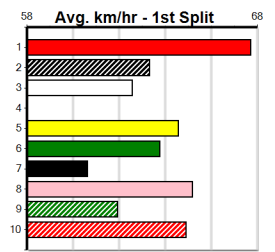

MCMAHON BUILDERS

Distance: 350m, Race Type: Tier 3 - Grade 6, Total Prizemoney: $1,530
1st: $1,000, 2nd: $320, 3rd: $160, 4th: $50

Watchdog Tips:

Bet:

Table with columns: Form Box, Wgt, Dist, Track, Date, Time, BON, Margin, 1st/2nd (Time), PIR, Checked, Comment, W/R, Split 1, S/P, Grade

INTER BLACK FIRE [6]
BK Bitch Sep-21 Sire: AUSSIE INFRARED Dam: INTER SANTINA
Owner(s): TONY AND JOE (SYN), T Interligi, J Interligi
Trainer: Tony Interligi (Endeavour Hills)
Box History table and Prize Best Starts Trk/Dts APM

WHISKEY JESS [6]
BK Bitch Jan-21 Sire: WHISKEY RIOT Dam: CHASIN' BOBBI
Owner(s): V Sultana
Trainer: Victoria Sultana (Trafalgar East)
Box History table and Prize Best Starts Trk/Dts APM

NORMAL LIFE [6]
BK Bitch Aug-21 Sire: NEED MY MONEYNOW Dam: LITTLE BIT SLICK
Owner(s): Dayas Star (SYN), G Ithier, C Ithier
Trainer: Gavin Ithier (Devon Meadows)
Box History table and Prize Best Starts Trk/Dts APM

DEVIL IN ME [6]
BK Bitch Mar-22 Sire: MY REDEEMER Dam: STAR ANISE
Owner(s): K King
Trainer: Kay King (Langwarrin)
Box History table and Prize Best Starts Trk/Dts APM

MEGA BANJO [6]
WBE Dog May-21 Sire: BANJO BOY Dam: EMILIA CASH
Owner(s): W Dawes
Trainer: William Dawes (Moe South)
Box History table and Prize Best Starts Trk/Dts APM

1

2

3

4

5