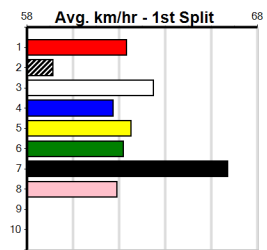

SURFACE CO (1-2 WINS)

Distance: 450m, Race Type: Tier 3 - Restricted Win, Total Prizemoney: $1,530
1st: $1,000, 2nd: $320, 3rd: $160, 4th: $50

Watchdog Tips: [ ] [ ] [ ] [ ] [ ] Bet: [ ]

Form Box Wgt Dist Track Date Time BON Margin 1st/2nd (Time) PIR Checked Comment W/R Split 1 S/P Grade

ANCHOR BELLE [7]
WBK Bitch Mar-21 Sire: FERNANDO BALE Dam: MY REFLECTION
Owner(s): DARREN AND MICHAEL PULEIO (SYN), D Puleio, M Puleio
Trainer: Donald Hay (Maffra)
Box History table and Prize Best Starts Trk/Dts APM summary.

CATCH SOME RAYS [7]
BK Dog May-22 Sire: AUSSIE INFRARED Dam: QUICK PAWS
Owner(s): DODGE N BOOKS (SYN), J Booker, R Aurisch, K Morrison
Trainer: Justin Booker (Kilmany)
Box History table and Prize Best Starts Trk/Dts APM summary.

ALONZO THRILLS [6] Biks
BD Bitch Aug-21 Sire: FERNANDO BALE Dam: DANI THRILLS
Owner(s): A Hemingway
Trainer: Aroha Hemingway (Rochester)
Box History table and Prize Best Starts Trk/Dts APM summary.

RANGER'S GIRL [7]
BK Bitch Apr-22 Sire: OUT OF RANGE Dam: FREEDOM FIRE
Owner(s): J Carr
Trainer: Anne Carr (Devon Meadows)
ENG WGL 2024-04-18
Box History table and Prize Best Starts Trk/Dts APM summary.

MICK'S DELIGHT [7]
BD Dog Feb-22 Sire: FERNANDO BALE Dam: JAY BIRD
Owner(s): P Clark
Trainer: Aroha Hemingway (Rochester)
Box History table and Prize Best Starts Trk/Dts APM summary.

1

2

3

4

5