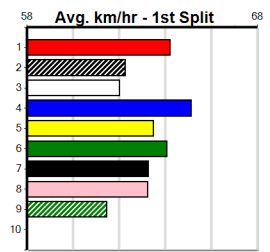

KISS PROFESSIONAL SOLUTIONS

Distance: 450m, Race Type: Grade 5 T3, Total Prizemoney: $1,530
1st: $1,000, 2nd: $320, 3rd: $160, 4th: $50

Watchdog Tips:

Bet:

Table with columns: Form Box, Wgt, Dist, Track, Date, Time, BON, Margin, 1st/2nd (Time), PIR, Checked, Comment, WR, Split 1, S/P, Grade

TEASER'S BEAUTY [5]
WBEBD Bitch Dec-21 Sire: FERNANDO BALE Dam: BEAUTIFUL TEASE
Owner(s): U Bickerton
Trainer: Uta Bickerton (Pearcedale)
Winning Distances: < 300m (0) 300 - 399m (3) 400 - 499m (0) 500 - 599m (0) 600 - 699m (0) > 700m (0)
Winning Weights: 27.5(1) 27.8(1) 28.1(1)
Box History table and Prize Best Starts table included.

GEOFF'S BOMBER [5]
BK Dog Jun-21 Sire: ASTON DUKE Dam: ROZEHILL BETH
Owner(s): G Green
Trainer: Geoffrey Green (Woodside)
Winning Distances: < 300m (0) 300 - 399m (3) 400 - 499m (2) 500 - 599m (0) 600 - 699m (0) > 700m (0)
Winning Weights: 32.4(1) 32.6(1) 32.7(1) 32.9(1) 33.2(1)
Box History table and Prize Best Starts table included.

RIDE KNOW MORE [5]
BK Bitch Nov-20 Sire: ASTON KIMETTO Dam: SAL TALK
Owner(s): C Fulford
Trainer: Lindsay Fulford (Maffra)
Winning Distances: < 300m (0) 300 - 399m (3) 400 - 499m (7) 500 - 599m (1) 600 - 699m (0) > 700m (0)
Winning Weights: 23.0(1) 23.7(1) 23.8(2) 23.9(3) 24.3(4)
Box History table and Prize Best Starts table included.

HOWE PIE (WA)[5]
BK Dog Sep-20 Sire: AUSSIE INFRARED Dam: BUBBA'S SILVIA
Owner(s): big dog (SYN), B Sands, F Toth
Trainer: Dean Millier (Pakenham)
Winning Distances: < 300m (0) 300 - 399m (4) 400 - 499m (3) 500 - 599m (2) 600 - 699m (0) > 700m (0)
Winning Weights: 29.6(1) 30.6(3) 30.7(2) 31.3(1) 31.9(1) 32.0(1)
Box History table and Prize Best Starts table included.

CINTA'S GIFT [5]
WBK Bitch Feb-21 Sire: ORSON ALLEN Dam: SPOT ON CINTA
Owner(s): S Collins
Trainer: Sandra Collins (Hazelwood)
Winning Distances: < 300m (0) 300 - 399m (0) 400 - 499m (5) 500 - 599m (1) 600 - 699m (0) > 700m (0)
Winning Weights: 30.9(1) 31.0(1) 31.5(1) 31.6(1) 31.7(1) 32.2(1)
Box History table and Prize Best Starts table included.

1

2

3

4

5