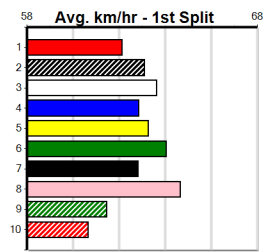

FENECH CURTAINS AND BLINDS

Distance: 395m, Race Type: Grade 5 T3, Total Prizemoney: $1,530
1st: $1,000, 2nd: $320, 3rd: $160, 4th: $50

Watchdog Tips:

Bet:

Table with columns: Form Box, Wgt, Dist, Track, Date, Time, BON, Margin, 1st/2nd (Time), PIR, Checked, Comment, W/R, Split 1, S/P, Grade

MEGA BANJO BOY [5]
BK Dog May-21 Sire: BANJO BOY Dam: EMILIA CASH
Owner(s): W Dawes
Trainer: William Dawes (Moe)
Winning Distances: < 300m (0) 300 - 399m (4) 400 - 499m (0) 500 - 599m (0) 600 - 699m (0) > 700m (0)
Box History table and Prize Best Starts table included.

JUST A JESTER [5]
WBD Dog Feb-20 Sire: BRANDEEN Dam: IN ORBIT
Owner(s): A Farley
Trainer: Aaron Farley (Churchill)
Winning Distances: < 300m (0) 300 - 399m (2) 400 - 499m (1) 500 - 599m (2) 600 - 699m (0) > 700m (0)
Box History table and Prize Best Starts table included.

SWORD DANCER [5]
BK Bitch Feb-21 Sire: MY REDEEMER Dam: ANTS IN PANTS
Owner(s): F Bickerton
Trainer: Frederick Bickerton (Pearcedale)
Winning Distances: < 300m (0) 300 - 399m (3) 400 - 499m (1) 500 - 599m (0) 600 - 699m (0) > 700m (0)
Box History table and Prize Best Starts table included.

UNO PEANUT (QLD)[5]
BD Dog Nov-20 Sire: ZAMBORA BROCKIE Dam: ALPHA NEMESIS
Owner(s): A Derubeis
Trainer: Pasquale Derubeis (Cape Woola)
Winning Distances: < 300m (0) 300 - 399m (7) 400 - 499m (0) 500 - 599m (0) 600 - 699m (0) > 700m (0)
Box History table and Prize Best Starts table included.

JAY JAY LOPEZ [5]
BK Bitch Feb-20 Sire: BEWILDERING Dam: CHIQUITA LOPEZ
Owner(s): S Combridge
Trainer: Sharyn Combridge (Junction Villa)
Winning Distances: < 300m (0) 300 - 399m (1) 400 - 499m (10) 500 - 599m (0) 600 - 699m (0) > 700m (0)
Box History table and Prize Best Starts table included.

1

2

3

4

5