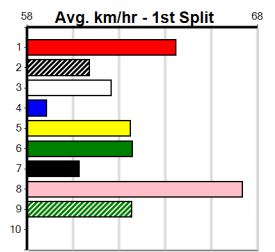

NATIONAL GREYHOUND ADOPTION MONTH

Distance: 395m, Race Type: Tier 3 - Maiden, Total Prizemoney: $1,530
1st: $1,000, 2nd: $320, 3rd: $160, 4th: $50

Watchdog Tips:

Bet:

Table with columns: Form Box, Wgt, Dist, Track, Date, Time, BON, Margin, 1st/2nd (Time), PIR, Checked, Comment, W/R, Split 1, S/P, Grade

OUT OF TRICKS [M]
WF Bitch Oct-21 Sire: OUT OF RANGE Dam: TAYLOR'S CHIP
Owner(s): S Porteus
Trainer: William Major (Tanjil South)
Winning Distances: < 300m (0) 300 - 399m (0) 400 - 499m (0) 500 - 599m (0) 600 - 699m (0) > 700m (0)
Winning Weights:
6th (6) 27.7 395 TRA R1 29-Mar-24 22.96 22.06 5.00L BIG JIM (22.63) M/556 3.89 $62.60 M
4th (3) 27.8 395 TRA R1 03-Apr-24 22.99 22.16 6.00L LUXFORD (22.57) M/255 3.85 $23.60 M
7th (7) 27.7 435 SLE R1 07-Apr-24 26.26 24.50 24.00 JOHNSON STREET (24.65) M/577 5.25 $55.00 M
3rd (7) 28.0 400 WGL R1 13-Apr-24 23.48 22.82 1.5L EVIE WONDER (23.38) M/43 8.58 $7.40 M
5th (7) 27.8 350 TRA R2 17-Apr-24 20.80 19.73 11.00 RIO WINTER (20.04) M/35 6.80 M
Last 3 wins NOT included above
Box History
Bx 1st 2nd 3rd 4th 5th 6th 7th 8th
1 1 1 1 1 1 1 1
2 1 1 1 1 1 1 1
3 1 1 1 1 1 1 1
4 1 1 1 1 1 1 1
5 1 1 1 1 1 1 1
6 1 1 1 1 1 1 1
7 1 1 1 1 1 1 1
8 1 1 1 1 1 1 1
Prize Best $235.00 NBT
Starts 5-0-0-1 2-0-0-0
Trk/Dts 2-0-0-0
APM 235

FLYING PANAMA (NSW)[M]
RF Dog Jan-22 Sire: SUPERIOR PANAMA Dam: WYNBURN WILLOW
Owner(s): A Hemingway
Trainer: Aroha Hemingway (Rochester)
Winning Distances: < 300m (0) 300 - 399m (0) 400 - 499m (0) 500 - 599m (0) 600 - 699m (0) > 700m (0)
Winning Weights:
4th (4) 33.3 300 HVL R4 17-Jan-24 17.26 16.63 3.5L URANA PANDA (17.02) M/3 3.99 $18.10 M
5th (7) 32.7 390 SHP R1 29-Jan-24 23.67 22.03 18.00 SANDY CABANG (22.44) S/75 9.19 $7.20 MH
4th (3) 32.4 425 BEN R2 28-Mar-24 24.85 24.02 9.50L IN SECRET (24.19) M/544 6.82 $5.10 T3-M
5th (7) 32.2 425 BEN R1 10-Apr-24 25.24 24.18 10.00 PEAKY CONE (24.55) M/687 6.87 $6.40 T3-M
5th (5) 31.8 425 BEN R3 17-Apr-24 24.81 24.30 4.75L SHOWGIRL KARA (24.49) M/245 6.68 M
Last 3 wins NOT included above
Box History
Bx 1st 2nd 3rd 4th 5th 6th 7th 8th
1 1 1 1 1 1 1 1
2 1 1 1 1 1 1 1
3 1 1 1 1 1 1 1
4 1 1 1 1 1 1 1
5 1 1 1 1 1 1 1
6 1 1 1 1 1 1 1
7 1 1 1 1 1 1 1
8 1 1 1 1 1 1 1
Prize Best $125.00 FSH
Starts 5-0-0-0
Trk/Dts 0-0-0-0
APM 95

ROSCO'S DREAM (QLD)[M]
BK Dog Jan-22 Sire: FERNANDO BALE Dam: DAM SLIPPERY
Owner(s): D Simmons
Trainer: Leanne Burke (Alberton West)
Winning Distances: < 300m (0) 300 - 399m (0) 400 - 499m (0) 500 - 599m (0) 600 - 699m (0) > 700m (0)
Winning Weights:
6th (4) 30.4 395 TRA R2 22-Nov-23 23.00 22.07 8.50L ZIPPING CLOONEY (22.43) M/466 3.84 $4.20 M
5th (8) 30.4 395 TRA R3 27-Nov-23 22.82 21.97 4.00L CARTEL GLAMOUR (22.54) M/745 3.89 $2.20 M
3rd (7) 31.2 395 TRA R2 11-Mar-24 22.98 22.31 1.75L FULL BARREL (22.87) M/215 3.85 $2.40 M
2nd (1) 31.1 395 TRA R2 20-Mar-24 23.17 22.55 5.00L JUST LIKE AUDREY (22.83) M/422 3.93 $1.70 M
2nd (2) 31.2 435 SLE R1 27-Mar-24 25.09 24.59 7.50L MR. PRESIDENT (24.59) Q/322 5.37 $3.60 M
5th (7) 31.0 395 TRA R1 03-Apr-24 23.00 22.16 6.50L LUXFORD (22.57) M/866 4.02 $13.00 M
Last 3 wins NOT included above
Box History
Bx 1st 2nd 3rd 4th 5th 6th 7th 8th
1 1 1 1 1 1 1 1
2 1 1 1 1 1 1 1
3 1 1 1 1 1 1 1
4 1 1 1 1 1 1 1
5 1 1 1 1 1 1 1
6 1 1 1 1 1 1 1
7 1 1 1 1 1 1 1
8 1 1 1 1 1 1 1
Prize Best $800.00 NBT
Starts 6-0-2-1
Trk/Dts 5-0-1-1
APM 768