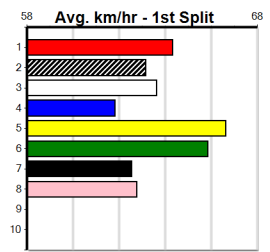

SPORTSBET NOBODY DOES IT EASIER

Distance: 350m, Race Type: Grade 5 T3, Total Prizemoney: $1,530
1st: $1,000, 2nd: $320, 3rd: $160, 4th: $50

Watchdog Tips: ☐ ☐ ☐ ☐ ☐ ☐

Bet:

1

VALDIVIAN [5]
BE Bitch Sep-21 Sire: RAW ABILITY Dam: MAYFAIR MISS
Owner(s): Eye Candy (SYN), C Wilk, K Gorman Trainer: Judy Brereton (Tanjil South)
Winning Distances: < 300m (0) 300 - 399m (2) 400 - 499m (2) 500 - 599m (0) 600 - 699m (0) > 700m (0)
Winning Weights: 28.9(1) 29.2(1) 30.3(1) 30.4(1)

Box	1st	2nd	3rd	4th	5th	6th	7th	8th
1	1	1	1	1	1	1	2	1
2				1				1
3	1	1						
4	1				2			1
5						2		
6	1			1				1
7			1	1	1	3		1
8				1				1

Prize Best Starts Trk/Dts APM: $5700.00, 20.16(4)-2/10/23, 31-4-2-2, 8-2-2-0, 2070

6th (7) 29.5 395 TRA R5 29-Jan-24 23.18 22.06 13.00 BIG PISTOL (22.28) M/347 . . . 3.84 $4.90 T3-5
7th (1) 28.6 395 TRA R6 05-Feb-24 23.09 22.25 6.00L UNDER HIS SPELL (22.68) M/456 . . . 3.86 $9.90 5
4th (6) 28.6 300 HVL R12 09-Feb-24 17.46 16.75 6.00L BEWARE BOB (17.06) M/8 . . . 4.09 $26.40 T3-5
7th (5) 28.6 350 HVL R7 16-Feb-24 20.18 19.44 8.00L AL'S SHOUT (19.62) M/6 . . . 6.72 $626.70 T3-5
7th (7) 28.8 400 WGL R12 22-Feb-24 23.35 22.69 6.00L HOOKED ON RED (22.95) M/23 . . . 8.40 $8.30 5
4th (3) 28.9 435 SLE R12 29-Feb-24 25.22 24.72 6.00L VICTORY BAZOOKA (24.82) M/233 . . . 5.42 $11.10 5
6th (1) 29.4 395 TRA R5 06-Mar-24 23.25 22.15 12.00 GRETTEL'S GIRL (22.45) S/887 . . . 3.93 $33.70 T3-5
2nd (3) 31.3 350 TRA R12 17-Apr-24 20.16 19.73 2.25L ON THE MINT (20.01) M/43 . . . 6.88 T3-5

Last 3 wins NOT included above

1st (3) 29.2 435 SLE R4 06-Sep-23 25.00 24.54 1.25L DR. MIDNIGHT (25.08) M/321 . . . SW . 5.40 $8.00 7
1st (4) 30.4 350 TRA R10 02-Oct-23 20.16 19.85 0.25L GAS MAN (20.18) M/63 . . . 6.86 $13.20 6G
1st (1) 30.3 400 WGL R4 18-Jan-24 23.16 22.70 0.75L COMPTON GUMDROPS M/11 . . . 8.39 $5.80 T3-5