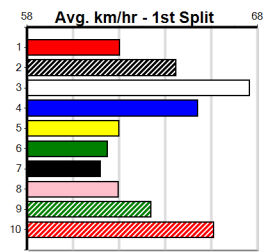

Traralgon

3

3:47PM

(VIC time)

LV FORKLIFTS (1-2 WINS)

Distance: 395m, Race Type: Tier 3 - Restricted Win, Total Prizemoney: \$1,530
1st: \$1,000, 2nd: \$320, 3rd: \$160, 4th: \$50

Watchdog Tips:

Bet: