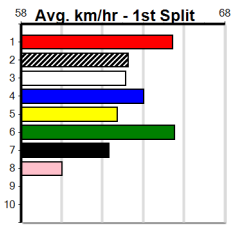

Horsham

NATIONAL GREYHOUND ADOPTION MON

Distance: 410m, Race Type: Maiden, Total Prizemoney: $2,535
1st: $1,680, 2nd: $520, 3rd: $260, 4th: $75

1
2:54PM
(VIC time)

Watchdog Tips:

0 0 0 0

Bet:

Form	Box	Weight	Dist	Track	Date	Time	BON	Margin	1st/2nd (Time)	PIR	Checked	Comment	W/R	Split 1	S/P	Grade

1 SOLO EFFORT [M]																	Winning Boxes							
F D Mar-22 WEBLEC ACE FANCY FRANCENE																	1 2 3 4 5 6 7 8							
Trainer: Heather Baxter (Murtoa)																	Prize Best $520.00							
2nd (6) 29.2 400 GEL R2 05-Feb-24 23.09 22.66 1.75L TINKER DOT (22.97) M/22 . . . . 8.63 $4.50 M																	FSH							
Owner(s): CHAMPAGNE PTN (SYN), S Smith, A Langton																	Starts 1-0-1-0							
																	Trk/Dst 0-0-0-0							
																	APM $312							

2 TASTE OF HELL [M]																	Winning Boxes							
BK D May-22 FERNANDO BALE EYE WILL REIGN																	1 2 3 4 5 6 7 8							
Trainer: John Paraskevas (Pearcedale)																	Prize Best $780.00							
3rd (4) 31.9 435 SLE R1 25-Feb-24 25.26 24.33 3.00L LOUR YOGI (25.06) M/433 . . . . 5.46 $1.80 M																	FSH							
6th (3) 32.2 435 SLE R2 03-Mar-24 25.61 24.41 14.00L MINH TEDDY (24.63) M/666 . . V0 5.41 $4.10 MH																	Starts 3-0-1-1							
2nd (2) 32.2 450 WBL R2 04-Apr-24 25.58 24.72 0.50L JAYA BALE (25.55) Q/111 . . . . 6.64 $3.20 M																	Trk/Dst 0-0-0-0							
Owner(s): SPARKLE AND FADE (SYN), J Paraskevas, A Paraskevas																	APM $728							

3 HENRY BALE (NSW)[M]																	Winning Boxes							
RF D Dec-21 FERAL FRANKY ZELZER ALLEN																	1 2 3 4 5 6 7 8							
Trainer: Robert Camilleri (Lara)																	Prize Best $2,705.00							
3rd (6) 34.7 435 SLE R1 31-Mar-24 25.35 24.45 6.00L KEEP ME CLOSE (24.95) M/544 . . . . 5.41 $2.20 M																	NBT							
3rd (8) 34.7 410 HOR R2 05-Apr-24 23.97 23.32 4.50L RESIGN THE PLOW (23.67) S/33 . . . . 10.80 $1.90 M																	Starts 12-0-3-4							
6th (4) 34.3 410 HOR R2 09-Apr-24 25.10 23.26 20.00L MISS MARY JO (23.72) M/77 . . . . 11.02 $5.00 MH																	Trk/Dst 4-0-1-1							
5th (3) 34.0 410 HOR R1 16-Apr-24 24.10 23.10 9.50L JED'S MEMORY (23.46) M/76 . . . . 11.17 $7.30 M																	APM $1831							
Owner(s): B Wheeler																								

4 CHARLI MARLEY [M]																	Winning Boxes							
BK B Jul-22 SH AVATAR FAIRYTALE WISH																	1 2 3 4 5 6 7 8							
Trainer: Chloe Dew (Anakie)																	Prize Best $385.00							
3rd (2) 25.2 410 HOR R3 09-Apr-24 23.91 23.26 2.75L LLANKY LARRY (23.73) M/22 . . . . 10.54 $12.70 M																	NBT							
4th (4) 25.7 400 GEL R3 16-Apr-24 23.33 22.64 5.50L BLACKPOOL RANGER (22.94) M/76 . . . . 8.98 $9.50 M																	Starts 3-0-0-1							
4th (5) 26.0 410 HOR R1 19-Apr-24 23.95 23.40 2.75L RUXTON SPICE (23.78) M/65 . . . . 10.74 $7.40 M																	Trk/Dst 2-0-0-1							
Owner(s): C Capuano																	APM $310							

5 PIPPA [M]																	Winning Boxes							
BEF B Feb-22 ORSON ALLEN TINK																	1 2 3 4 5 6 7 8							
Trainer: Cameron Morris-flynn (Mitchell Park)																	Prize Best $555.00							
6th (5) 29.0 400 GEL R2 22-Mar-24 23.76 22.53 12.00L LON SONG ICE (22.96) M/45 . . V0 8.74 $39.20 M																	FSH							
4th (1) 29.2 390 WBL R1 04-Apr-24 22.96 21.99 11.00L LASTON ZINGARA (22.23) M/54 . . . . 8.96 $21.80 M																	Starts 4-0-1-1							
3rd (6) 28.9 425 BEN R1 10-Apr-24 24.75 24.18 3.00L PEAKY CONE (24.55) M/442 . . . . 6.78 $13.90 T3-M																	Trk/Dst 0-0-0-0							
2nd (7) 28.5 390 BAL R1 15-Apr-24 22.88 22.28 0.75L SALMON SPRAY (22.83) M/34 . . . . 8.59 $5.90 T3-M																	APM $555							
Owner(s): N Dewhurst