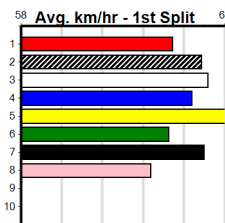

HORSHAM DOORS & GLASS

Distance: 410m, Race Type: Grade 5, Total Prizemoney: \$2,925
1st: \$1,950, 2nd: \$600, 3rd: \$300, 4th: \$75

5
4:06PM
(VIC time)

Watchdog Tips: **0** **0** **0** **0** Bet: _____

Form	Box	Weight	Dist	Track	Date	Time	BON	Margin	1st/2nd (Time)	PIR	Checked	Comment	W/R	Split 1	S/P	Grade	Winning Boxes							
1 ARIA'S MELODY [5]																	1 2 3 4 5 6 7 8							
BK B Apr-22 HURRY SLOWLY ALPHA DEMETER																	2 1 1 1 1 1 1 1							
Trainer: Heather Baxter (Murtoa)																	Prize Best \$7,645.00							
2nd (2) 29.2 410 HOR R2 02-Apr-24 23.63 23.24 0.75LRAPIDFIRE DENZEL (23.59) M/11 . . . 10.45 \$2.80 6G																	23.27							
1st (3) 29.2 410 HOR R5 05-Apr-24 23.47 23.32 1.75LALWAYS MIA (23.59) Q/11 . . . 10.32 \$3.10 6G																	Starts 16-3-3-3							
6th (3) 28.5 390 BAL R4 10-Apr-24 23.05 21.89 14.00LTRICKY DISCO (22.11) M/75 . . . 8.72 \$9.20 RW																	Trk/Dst 12-3-1-3							
7th (7) 28.8 410 HOR R6 19-Apr-24 24.26 23.40 6.50LPRESSURE RISING (23.83) M/76 . . . 10.91 \$5.00 5																	APM \$5896							
Owner(s): CHAMPAGNE PTN (SYN), S Smith, A Langton																								
2 DOLLAR SHORT [5]																	1 2 3 4 5 6 7 8							
BK D May-22 NEED MY MONEYNOW SAINT WEST																	1 1 1 1 1 1 1 1							
Trainer: Paul Radstock (Burnbank)																	Prize Best \$6,550.00							
4th (8) 32.3 400 GEL R7 25-Mar-24 23.13 22.68 6.50LWHY I'M BROKE (22.68) M/45 . . . 8.88 \$6.60 6G																	NBT							
1st (3) 32.4 395 TRA R2 03-Apr-24 22.32 22.16 3.00LTRUE TEMPER (22.52) M/111 . . . 3.81 \$2.80 X67H																	Starts 13-3-2-2							
3rd (6) 32.0 395 TRA R3 12-Apr-24 22.59 22.16 0.25LGOT VIBES (22.58) M/564 . . . 3.84 \$2.20 X67F																	Trk/Dst 1-0-0-0							
5th (7) 32.0 450 BAL R10 17-Apr-24 26.00 25.13 6.50LZIPPING MOFFAT (25.57) M/877 . . . 6.87																	APM \$5476							
Owner(s): KRAMERICA (SYN), G Farrugia, W Gallagher																								
3 BRIGHT MOON (NSW)[5]																	1 2 3 4 5 6 7 8							
BD B Dec-20 BLUE MOON RISING SMOOTH CLAUDIA																	1 1 1 1 1 1 1 1							
Trainer: Deb Carr (Mininera)																	Prize Best \$6,865.00							
2nd (8) 27.5 450 WBL R1 28-Mar-24 26.02 25.25 6.00LOCEAN SUNSET (25.63) M/322 . . . 6.80 \$6.40 RW																	23.24							
3rd (2) 27.5 450 WBL R4 04-Apr-24 25.96 24.72 6.50LLEO BALE (25.53) Q/122 . . . 6.71 \$11.70 X67H																	Starts 13-3-3-2							
4th (2) 27.4 450 WBL R5 11-Apr-24 25.74 25.08 3.5LASTON IGGY (25.51) M/243 . . . 6.63 \$17.10 X67F																	Trk/Dst 3-2-0-1							
1st (4) 27.4 410 HOR R9 16-Apr-24 23.24 23.10 4.75LCOOPER SUMMER (23.56) Q/11 . . . SW 10.29 \$3.50 6G																	APM \$5113							
Owner(s): Green Cloth (SYN), M Augustinus, C Mcleod, J Riddle, M Wishart, J Ferguson																								
4 BRUTALITY [5]																	1 2 3 4 5 6 7 8							
WBK B May-22 FERNANDO BALE ZIPPING TIFFANY																	1 1 1 1 1 1 1 1							
Trainer: Garry George (Beulah)																	Prize Best \$6,620.00							
5th (2) 27.5 390 WBL R1 14-Mar-24 22.73 22.09 7.00LCHESTER DEEDS (22.25) M/55 . . . 8.92 \$7.70 X67																	23.50							
5th (3) 27.5 410 HOR R4 22-Mar-24 23.64 23.01 5.00LPOLLY ROCKET (23.30) M/65 . . . 10.54 \$11.70 6G																	Starts 10-3-1-2							
1st (5) 27.3 390 WBL R2 28-Mar-24 22.70 22.03 0.75LIDYLLIC TOBY (22.75) M/31 . . . 8.81 \$9.90 X67																	Trk/Dst 8-2-1-2							
5th (8) 27.2 410 HOR R6 05-Apr-24 23.80 23.32 6.50LJUNKYARD PRINCE (23.35) S/45 . . . 10.59 \$6.80 5																	APM \$5478							
Owner(s): THE SIP (SYN), J Harradine, T Redmond, W Vassallo																								
5 NAPIER BALE (NSW)[5]																	1 2 3 4 5 6 7 8							
BK D Jan-21 DYNA VILLA DYNA WINTER																	1 2 1 2 1 2 1 2							
Trainer: Andrea Gurry (Nhill)																	Prize Best \$29,167.50							
4th (6) 30.2 390 WBL R10 01-Feb-24 22.37 22.03 5.00LJUDY'S REDEEMER (22.03) M/44 . . . 8.95 \$10.70 5																	23.09							
5th (5) 30.2 410 HOR R7 27-Mar-24 23.50 22.70 12.00LSILVER BRUTE (22.70) S/66 . . . 10.54 \$44.70 FFA																	Starts 58-9-11-7							
7th (3) 30.1 390 BAL R12 14-Apr-24 23.01 22.49 7.50LIVY'S JOY (22.49) S/77 . . . 8.84 \$8.40 5																	Trk/Dst 5-1-0-1							
3rd (4) 30.4 410 HOR R6 19-Apr-24 24.06 23.40 3.25LPRESSURE RISING (23.83) M/44 . . . 10.69 \$7.60 5																	APM \$4121							
Owner(s): A Gurry																								
6 ORSON FURY [5]																	1 2 3 4 5 6 7 8							
BD D Apr-21 ORSON ALLEN COME ON CHARLIZE																	2 1 1 1 1 1 1 2							
Trainer: Ian Bibby (Warracknabeal)																	Prize Best \$32,580.00							
4th (8) 30.5 410 HOR R9 26-Dec-23 23.47 22.90 6.00LKRAKEN PADDY (23.06) S/45 . . . 10.50 \$12.90 5																	23.10							
8th (2) 30.9 485 HOR R8 01-Jan-24 27.77 27.07 9.00LROJO SILVER FOX (27.17) S/887 . . . 6.82 \$18.20 X45																	Starts 40-5-4-8							
7th (7) 31.0 450 WBL R10 06-Jan-24 26.47 25.22 11.00LOVER ACHIEVER (25.72) S/887 . . . 7.17 \$7.40 5																	Trk/Dst 6-1-0-0							
T (8) 30.8 485 HOR R6 23-Jan-24 0.00 26.90 .SOFIA RIOT (27.26) S/665 . . . V7 7.59 \$11.00 5H																	APM \$5656							
Owner(s): I Bibby																								
7 CLASSIC MOMENT [5]																	1 2 3 4 5 6 7 8							
BK D Mar-20 FERNANDO BALE MORE MOMENT																	1 1 4 1 1 1 2 1							
Trainer: Kevin Mugavin (Killarney)																	Prize Best \$23,095.00							
6th (6) 29.5 390 WBL R8 02-Mar-24 22.59 22.06 7.00LDANE MULLANE (22.11) S/66 . . . 8.83 \$14.60 X45																	NBT							
4th (3) 29.4 410 HOR R6 22-Mar-24 23.55 23.01 2.00LWILLIAM COIN (23.41) M/55 . . . 10.61 \$18.40 5																	Starts 72-11-11-14							
2nd (7) 29.3 390 BAL R3 07-Apr-24 22.29 21.82 2.00LMINI STAR (22.15) S/54 . . . 8.55 \$17.70 5																	Trk/Dst 18-0-4-2							
3rd (5) 29.0 390 BAL R2 14-Apr-24 22.81 22.49 2.50LJOLENE BALE (22.65) M/45 . . . 8.58 \$23.30 5																	APM \$3281							
Owner(s): K Mugavin																								
8 RIPPER RILEY [5]																	1 2 3 4 5 6 7 8							
BD D Mar-22 ASTON DEE BEE WHITE AMBUSH																	1 1 1 1 1 1 1 1							
Trainer: Wayne Hooke (Huntly)																	Prize Best \$8,830.00							
7th (6) 32.9 410 HOR R6 02-Apr-24 24.13 23.24 10.00LMORAINIE BALOO (23.43) M/27 . . . 10.56 \$10.70 5																	23.40							
5th (7) 32.8 390 SHP R9 05-Apr-24 22.55 21.82 7.00LROLLING STORM (22.08) S/66 . . . 8.62 \$10.40 5																	Starts 16-4-4-0							
1st (2) 32.9 425 BEN R4 10-Apr-24 24.29 24.18 6.00LCHASING BOODIE (24.68) M/111 . . . SW 6.60 \$1.70 T3-5																	Trk/Dst 4-1-1-0							
2nd (8) 32.6 410 HOR R11 16-Apr-24 23.53 23.10 0.50LCHARLIE CALAMARI (23.50) M/33 . . . SW 10.49 \$3.10 5																	APM \$6238							
Owner(s): J Hooke																								
9 LEKTRA APRIL [5] Res.																	1 2 3 4 5 6 7 8							
F B Oct-20 DYNA CHANCER UPTOWN FUNK																	1 2 2 1 1 2 1							
Trainer: Wayne Hooke (Huntly)																	Prize Best \$30,618.57							
8th (4) 28.8 425 BEN R6 02-Feb-24 24.78 23.67 16.00LSHORT AND STUMPY (23.67) M/688 . . . 6.69 \$52.40 X34																	23.12							
8th (4) 28.8 390 SHP R10 05-Feb-24 22.89 21.91 11.00LKRAKEN TURBO (22.16) M/88 . . . 8.89 \$14.10 5																	Starts 60-10-10-9							
8th (5) 29.3 390 SHP R4 22-Feb-24 23.42 22.29 17.00LCOCKTAIL (22.29) M/88 . . . 9.25 \$3.30 T3-5																	Trk/Dst 8-1-2-2							
5th (1) 28.9 390 SHP R7 18-Apr-24 22.86 22.09 8.00LTWILIGHT KING (22.32) M/55 . . . 8.85 \$4.30 T3-5																	APM \$2280							
Owner(s): J Hooke																								
10 CAPTAIN BENDER (SA)[5] Res.																	1 2 3 4 5 6 7 8							
BD D Sep-20 MY REDEEMER RAZ'S GIRL																	2 3 1 1 1 1 1 1							
Trainer: Raylene Gavin (Killarney)																	Prize Best \$8,785.00							
4th (3) 31.5 390 WBL R10 11-Mar-24 22.77 22.17 3.75LWHO KNOWS CHLOE (22.52) M/12 . . . W 8.90 \$14.80 5																	NBT							
7th (8) 31.0 390 WBL R6 26-Mar-24 23.12 22.28 10.00LMOONLIGHT SID (22.42) M/45 . . . 8.88 \$53.70 5																	Starts 76-6-12-6							
8th (5) 31.0 390 WBL R10 01-Apr-24 23.04 22.07 6.50LMORAINIE MIA (22.60) M/66 . . . 9.09 \$59.10 5																	Trk/Dst 1-0-0-0							
7th (3) 30.8 410 HOR R12 16-Apr-24 24.79 23.10 17.00LMIRACLE BELLE (23.65) M/67 . . . 11.29 \$77.30 5																	APM \$1581							
Owner(s): CARISMA (SYN), R Gavin, K Gavin																								