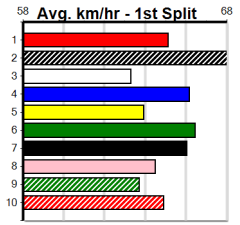

WARRACK BUTCHERY

Distance: 410m, Race Type: Grade 5, Total Prizemoney: $2,925
1st: $1,950, 2nd: $600, 3rd: $300, 4th: $75

11

6:08PM

(VIC time)

Watchdog Tips: 0 0 0 0 Bet:

Main table containing race details for 10 races. Each race entry includes race number, name, date, trainer, horses, times, odds, and a 'Winning Boxes' sub-table. Races include Super Tone, Uрана Muffin, Con Cabang, Outsmart, Riviera Bale, Green Flash, Donny Rocks, Tiggerlong Flyer, Lektra April, and Captain Bender.