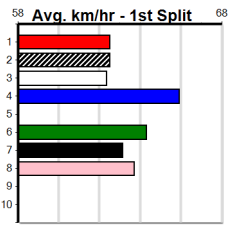

Horsham

3
3:27PM

(VIC time)

SPORTSBET HT1

Distance: 485m, Race Type: Mixed 6/7 Heat, Total Prizemoney: \$3,340
1st: \$2,230, 2nd: \$690, 3rd: \$345, 4th: \$75

Watchdog Tips: 0 0 0 0 Bet: .

Form	Box	Weight	Dist	Track	Date	Time	BON	Margin	1st/2nd (Time)	PIR	Checked	Comment	W/R	Split 1	S/P	Grade
------	-----	--------	------	-------	------	------	-----	--------	----------------	-----	---------	---------	-----	---------	-----	-------