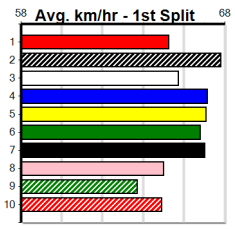

WEBBICON MARINE

Distance: 410m, Race Type: Mixed 4/5, Total Prizemoney: $3,360
1st: $2,250, 2nd: $690, 3rd: $345, 4th: $75

7

4:49PM
(VIC time)

Watchdog Tips: **0 0 0 0** Bet: **.**