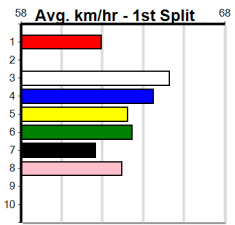

CRYMELON KENNELS

Distance: 410m, Race Type: Maiden, Total Prizemoney: $2,535
1st: $1,680, 2nd: $520, 3rd: $260, 4th: $75

2

3:11PM

(VIC time)

Watchdog Tips:

0 0 0 0

Bet: