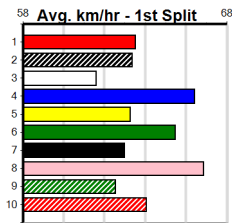

Winning Boxes							
1	2	3	4	5	6	7	8
3	1	1	1	2	3	1	1
Prize	\$34,825.00						
Best	NBT						
Starts	60-13-10-9						
Trk/Dst	5-0-0-0						
APM	\$8199						
Winning Boxes							
1	2	3	4	5	6	7	8
1	2	1				1	
Prize	\$10,575.00						
Best	23.50						
Starts	38-5-7-7						
Trk/Dst	8-1-1-3						
APM	\$3262						
Winning Boxes							
1	2	3	4	5	6	7	8
1	1	3					
Prize	\$13,455.00						
Best	23.46						
Starts	49-5-5-7						
Trk/Dst	9-3-0-1						
APM	\$4672						
Winning Boxes							
1	2	3	4	5	6	7	8
1	2	3					1
Prize	\$26,165.00						
Best	FSH						
Starts	27-9-5-5						
Trk/Dst	0-0-0-0						
APM	\$14893						
Winning Boxes							
1	2	3	4	5	6	7	8
1					3	3	
Prize	\$21,910.00						
Best	FSH						
Starts	19-7-7-0						
Trk/Dst	0-0-0-0						
APM	\$9762						
Winning Boxes							
1	2	3	4	5	6	7	8
1				1	1		2
Prize	\$11,785.00						
Best	23.43						
Starts	22-5-4-3						
Trk/Dst	8-3-1-0						
APM	\$7814						
Winning Boxes							
1	2	3	4	5	6	7	8
1	2	1	2	1			3 2
Prize	\$30,425.00						
Best	NBT						
Starts	26-12-3-2						
Trk/Dst	2-0-0-0						
APM	\$7724						
Winning Boxes							
1	2	3	4	5	6	7	8
			1		2		1
Prize	\$21,090.00						
Best	23.43						
Starts	85-4-13-15						
Trk/Dst	58-4-8-11						
APM	\$3114						
Winning Boxes							
1	2	3	4	5	6	7	8
1	1	2	1	1	2	1	
Prize	\$30,618.57						
Best	23.12						
Starts	60-10-10-9						
Trk/Dst	8-1-2-2						
APM	\$2280						
Winning Boxes							
1	2	3	4	5	6	7	8
2	3						
Prize	\$8,785.00						
Best	NBT						
Starts	76-6-12-6						
Trk/Dst	1-0-0-0						
APM	\$1581						

Horsham

8

5:04PM

(VIC time)

ON-SITE ENGINEERING

Distance: 485m, Race Type: Mixed 4/5, Total Prizemoney: \$3,875
 1st: \$2,600, 2nd: \$800, 3rd: \$400, 4th: \$75

Watchdog Tips:

0 0 0 0