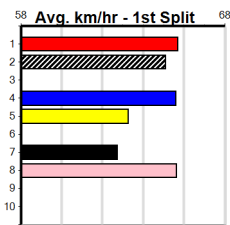

Distance: 485m, Race Type: Mixed 6/7 Heat, Total Prizemoney: $3,340
1st: $2,230, 2nd: $690, 3rd: $345, 4th: $75

4

3:46PM

(VIC time)

Watchdog Tips: **0 0 0 0** Bet: **0**