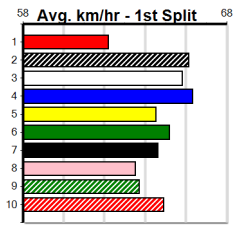

SHIMA SHINE AT STUD

Distance: 410m, Race Type: Grade 5, Total Prizemoney: $2,925
1st: $1,950, 2nd: $600, 3rd: $300, 4th: $75

12

6:27PM
(VIC time)

Watchdog Tips: **0 0 0 0** Bet: **0**