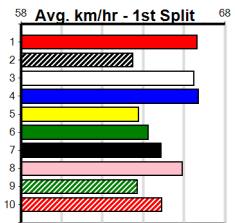

HORSHAM DOORS & GLASS

Distance: 410m, Race Type: Grade 5, Total Prizemoney: $2,925
1st: $1,950, 2nd: $600, 3rd: $300, 4th: $75

5
4:06PM
(VIC time)

Watchdog Tips: **0** **0** **0** **0** Bet: _____