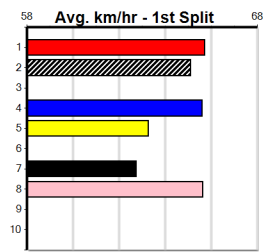

Sire: Dam:

Trainer:

Owner(s):

Winning Distances: < 300m (0) 300 - 399m (0) 400 - 499m (0) 500 - 599m (0) 600 - 699m (0) > 700m (0)

Winning Weights:

Box History

Distance: 485m, Race Type: Mixed 6/7 Heat, Total Prizemoney: \$3,340
1st: \$2,230, 2nd: \$690, 3rd: \$345, 4th: \$75