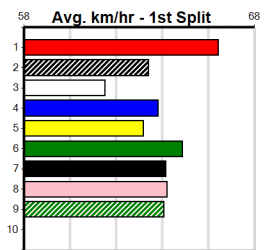

LOCKS CONSTRUCTIONS

Distance: 410m, Race Type: Grade 7, Total Prizemoney: $2,925
1st: $1,950, 2nd: $600, 3rd: $300, 4th: $75

Watchdog Tips:

Bet:

Table with columns: Form Box, Wgt, Dist, Track, Date, Time, BON, Margin, 1st/2nd (Time), PIR, Checked, Comment, W/R, Split 1, S/P, Grade

FIFI BALE (NSW)[7]
RF Bitch Dec-21 Sire: FERAL FRANKY Dam: ZELZER ALLEN
Owner(s): B Wheeler
Trainer: Robert Camilleri (Lara)
Winning Distances: < 300m (0) 300 - 399m (1) 400 - 499m (0) 500 - 599m (0) 600 - 699m (0) > 700m (0)
Winning Weights: 28.4(1)
Box History table and Prize Best Starts Trk/Dts APM table.

JED'S MEMORY [7]
BK Dog Mar-22 Sire: ASTON DEE BEE Dam: WHITE AMBUSH
Owner(s): M Hooke
Trainer: Jane Hooke (Huntly)
Winning Distances: < 300m (0) 300 - 399m (0) 400 - 499m (1) 500 - 599m (0) 600 - 699m (0) > 700m (0)
Winning Weights: 32.4(1)
Box History table and Prize Best Starts Trk/Dts APM table.

MINH NARDO (NSW)[7]
BK Bitch Apr-22 Sire: BERNARDO Dam: SHELBY DREAM
Owner(s): R Gavin
Trainer: Raylene Gavin (Killarney)
Winning Distances: < 300m (0) 300 - 399m (0) 400 - 499m (1) 500 - 599m (0) 600 - 699m (0) > 700m (0)
Winning Weights: 27.7(1)
Box History table and Prize Best Starts Trk/Dts APM table.

IN THE MIX [7]
BK Dog Feb-22 Sire: FABREGAS Dam: GEORGIA KATE
Owner(s): C Morris-flynn
Trainer: Cameron Morris-flynn (Mitchell P)
Winning Distances: < 300m (0) 300 - 399m (0) 400 - 499m (1) 500 - 599m (0) 600 - 699m (0) > 700m (0)
Winning Weights: 33.7(1)
Box History table and Prize Best Starts Trk/Dts APM table.

PIXIE TRIXIE [7]
BK Bitch Jul-22 Sire: SH AVATAR Dam: FAIRYTALE WISH
Owner(s): C Capuano
Trainer: Clint Capuano (Anakie)
Winning Distances: < 300m (0) 300 - 399m (1) 400 - 499m (0) 500 - 599m (0) 600 - 699m (0) > 700m (0)
Winning Weights: 25.2(1)
Box History table and Prize Best Starts Trk/Dts APM table.

1

2

3

4

5