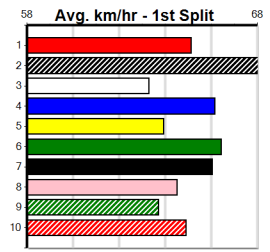

WARRACK BUTCHERY

Distance: 410m, Race Type: Grade 5, Total Prizemoney: $2,925
1st: $1,950, 2nd: $600, 3rd: $300, 4th: $75

Watchdog Tips:

Bet:

Table with columns: Form Box, Wgt, Dist, Track, Date, Time, BON, Margin, 1st/2nd (Time), PIR, Checked, Comment, WR, Split 1, S/P, Grade

Race 1: SUPER TONE [5]
BK Dog Aug-21 Sire: SHIMA SHINE Dam: MEPUNGA MIDGET
Owner(s): A Rippon
Trainer: Clint Capuano (Anakie)
Winning Distances: < 300m (0) 300 - 399m (2) 400 - 499m (2) 500 - 599m (1) 600 - 699m (0) > 700m (0)
Winning Weights: 33.3(1) 33.8(2) 34.3(1) 34.8(1)
Box History table and Prize Best Starts table included.

Race 2: URANA MUFFIN [5]
BK Bitch May-22 Sire: FERNANDO BALE Dam: MA'S PLUM JAM
Owner(s): L Mallia
Trainer: Laurie Mallia (Tarnet)
Winning Distances: < 300m (0) 300 - 399m (1) 400 - 499m (2) 500 - 599m (0) 600 - 699m (0) > 700m (0)
Winning Weights: 24.1(1) 24.2(1) 24.6(1)
Box History table and Prize Best Starts table included.

Race 3: CON CABANG [5]
BK Dog Nov-20 Sire: HOOKSY Dam: SPACE ALERT
Owner(s): G Berry
Trainer: Rodney Clark (Echuca Village)
Winning Distances: < 300m (0) 300 - 399m (3) 400 - 499m (5) 500 - 599m (0) 600 - 699m (0) > 700m (0)
Winning Weights: 33.5(1) 33.7(1) 34.0(1) 34.1(1) 34.3(1) 34.6(1) 35.0(2)
Box History table and Prize Best Starts table included.

Race 4: OUTSMART [5]
BK Dog Sep-21 Sire: SUPERIOR PANAMA Dam: SHEZ IMPERIOUS
Owner(s): G Black
Trainer: Michael Gibbons (Lara)
Winning Distances: < 300m (0) 300 - 399m (1) 400 - 499m (3) 500 - 599m (0) 600 - 699m (0) > 700m (0)
Winning Weights: 31.0(1) 31.7(1) 31.8(1) 31.9(1)
Box History table and Prize Best Starts table included.

Race 5: RIVIERA BALE (NSW)[5]
BK Dog Aug-21 Sire: ORSON ALLEN Dam: HAE ALLEN
Owner(s): B Wheeler
Trainer: Samantha Grenfell (Anakie)
Winning Distances: < 300m (0) 300 - 399m (0) 400 - 499m (4) 500 - 599m (1) 600 - 699m (0) > 700m (0)
Winning Weights: 33.0(1) 33.4(1) 33.7(1) 34.0(1) 34.1(1)
Box History table and Prize Best Starts table included.