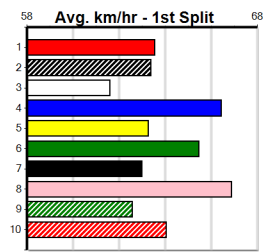

ON-SITE ENGINEERING

Distance: 485m, Race Type: Mixed 4/5, Total Prizemoney: $3,875
1st: $2,600, 2nd: $800, 3rd: $400, 4th: $75

Watchdog Tips:

Bet:

Table with columns: Form Box, Wgt, Dist, Track, Date, Time, BON, Margin, 1st/2nd (Time), PIR, Checked, Comment, WR, Split 1, S/P, Grade

RED STRAND [5]
F Dog Mar-21 Sire: PINDARI EXPRESS Dam: KUMBIA LASS
Owner(s): CHAMPAGNE PTN (SYN), S Smith, A Langton
Trainer: Melissa Fullerton (Red Cliffs)
Box History table and Prize Best Starts table included.

MORAINO MARCO [5]
WBK Dog Nov-20 Sire: MY REDEEMER Dam: RADIO SILENT
Owner(s): MORAINO (SYN), G Judd, S Judd
Trainer: Peter Fulton (Ecklin South)
Box History table and Prize Best Starts table included.

LALA RAPID [5]
BD Dog May-21 Sire: KC AND ALL Dam: LALA SHIM
Owner(s): W Hartigan
Trainer: Helen Hartigan (Horsham)
Box History table and Prize Best Starts table included.

GREAT VALUE [5]
BK Dog Apr-21 Sire: FERAL FRANKY Dam: CLOONA LASS
Owner(s): K Mugavin
Trainer: Kevin Mugavin (Killarney)
Box History table and Prize Best Starts table included.

FARNHAM BALE (NSW)[5]
FBD Dog Jan-22 Sire: FERAL FRANKY Dam: DYNA DANNA
Owner(s): B Wheeler
Trainer: Deborah Coleman (Lara)
Box History table and Prize Best Starts table included.

1

2

3

4

5