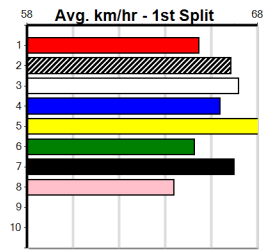

CHS GROUP

Distance: 410m, Race Type: Mixed 3/4, Total Prizemoney: $3,360
1st: $2,250, 2nd: $690, 3rd: $345, 4th: $75

Watchdog Tips:

Bet:

Table with columns: Form Box, Wgt, Dist, Track, Date, Time, BON, Margin, 1st/2nd (Time), PIR, Checked, Comment, WR, Split 1, S/P, Grade

MORAIN BALOO [4]
RBD Dog Nov-20
Owner(s): MORAIN (SYN), G Judd, S Judd
Sire: RAW ABILITY Dam: STRONGBETH
Trainer: Peter Fulton (Ecklin South)
Winning Distances: < 300m (0) 300 - 399m (5) 400 - 499m (8) 500 - 599m (0) 600 - 699m (0) > 700m (0)
Winning Weights: 32.7(3) 32.8(1) 33.0(5) 33.1(1) 33.2(1) 33.4(1) 33.7(1)
Box History table and Prize Best Starts table included.

MISTRESS OASIS [4]
F Bitch Jan-22
Owner(s): G Berry
Sire: ORSON ALLEN Dam: SARAH SWIFT
Trainer: Rodney Clark (Echuca Village)
Winning Distances: < 300m (0) 300 - 399m (3) 400 - 499m (5) 500 - 599m (0) 600 - 699m (0) > 700m (0)
Winning Weights: 28.3(1) 28.4(2) 28.6(1) 28.7(1) 28.8(1) 29.0(1) 29.2(1)
Box History table and Prize Best Starts table included.

CIRCLE THE STARS [3]
BK Bitch Dec-21
Owner(s): CHAMPAGNE PTN (SYN), S Smith, A Langton
Sire: KC AND ALL Dam: CIRCLE OF DREAMS
Trainer: Heather Baxter (Murtoa)
Winning Distances: < 300m (0) 300 - 399m (1) 400 - 499m (6) 500 - 599m (0) 600 - 699m (0) > 700m (0)
Winning Weights: 27.5(1) 27.7(1) 27.9(3) 28.1(1) 28.3(1)
Box History table and Prize Best Starts table included.

ASTRA BALE (NSW)[4]
BE Bitch Jan-21
Owner(s): B Wheeler
Sire: BARCIA BALE Dam: DYNA PATTY
Trainer: Samantha Grenfell (Anakie)
Winning Distances: < 300m (0) 300 - 399m (3) 400 - 499m (6) 500 - 599m (2) 600 - 699m (0) > 700m (0)
Winning Weights: 26.9(1) 27.1(1) 27.2(1) 27.3(1) 27.5(1) 27.7(1) 28.0(1) 28.2(1) 28.4(1) 28.6(1) 28.7(1)
Box History table and Prize Best Starts table included.

PETZEL BALE (NSW)[4]
BK Dog Dec-20
Owner(s): B Wheeler
Sire: ORSON ALLEN Dam: DYNA ADRIA
Trainer: Samantha Grenfell (Anakie)
Winning Distances: < 300m (0) 300 - 399m (0) 400 - 499m (10) 500 - 599m (4) 600 - 699m (0) > 700m (0)
Winning Weights: 28.9(1) 29.1(1) 29.3(2) 29.4(2) 29.9(1) 30.0(1) 30.6(1) 30.7(2) 30.8(1) 30.9(2)
Box History table and Prize Best Starts table included.

1

2

3

4

5