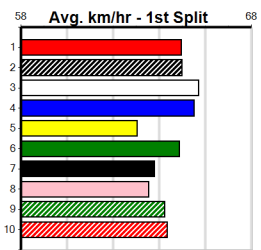

WATTS PRICE ACCOUNTANTS

Distance: 410m, Race Type: Grade 6, Total Prizemoney: $2,925
1st: $1,950, 2nd: $600, 3rd: $300, 4th: $75

Watchdog Tips: [ ] [ ] [ ] [ ] Bet: [ ]

PATRIOT JAMES [6]
RF Dog Apr-22 Sire: FERNANDO BALE Dam: PATRIOT TUBMAN
Owner(s): B Keel
Trainer: Garry George (Beulah)
Winning Distances: < 300m (0) 300 - 399m (0) 400 - 499m (2) 500 - 599m (0) 600 - 699m (0) > 700m (0)
Winning Weights: 31.0(1) 31.3(1)
Box History table and Prize Best Starts Trk/Dts APM summary.

GYPSY ORDAIN [6]
BK Dog May-21 Sire: AUSSIE INFRARED Dam: DYNA GYPSY
Owner(s): HPJK (SYN), M Papst, J Eagles
Trainer: William Hartigan (Horsham)
Winning Distances: < 300m (0) 300 - 399m (1) 400 - 499m (1) 500 - 599m (0) 600 - 699m (0) > 700m (0)
Winning Weights: 32.5(1) 33.5(1)
Box History table and Prize Best Starts Trk/Dts APM summary.

SILVER MACK [6]
BK Bitch Mar-22 Sire: FERNANDO BALE Dam: THANKS CHERYL
Owner(s): D Burnett
Trainer: Rodney Clark (Echuca Village)
Winning Distances: < 300m (0) 300 - 399m (1) 400 - 499m (1) 500 - 599m (0) 600 - 699m (0) > 700m (0)
Winning Weights: 25.9(1) 26.2(1)
Box History table and Prize Best Starts Trk/Dts APM summary.

IDYLLIC TOBY [6]
BK Dog Mar-22 Sire: SUPERIOR PANAMA Dam: IMMINENT
Owner(s): A Gurry
Trainer: Andrea Gurry (Nhill)
Winning Distances: < 300m (0) 300 - 399m (0) 400 - 499m (2) 500 - 599m (0) 600 - 699m (0) > 700m (0)
Winning Weights: 31.2(2)
Box History table and Prize Best Starts Trk/Dts APM summary.

LEGGETT BALE (NSW)[6]
BE Dog Mar-22 Sire: DROOPYS SYDNEY Dam: DYNA UNI
Owner(s): B Wheeler
Trainer: Samantha Grenfell (Anakie)
Winning Distances: < 300m (0) 300 - 399m (0) 400 - 499m (2) 500 - 599m (0) 600 - 699m (0) > 700m (0)
Winning Weights: 29.0(1) 29.5(1)
Box History table and Prize Best Starts Trk/Dts APM summary.

1

2

3

4

5