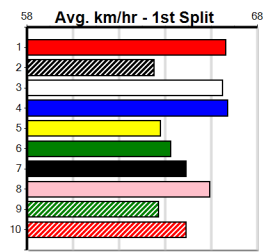

HORSHAM DOORS & GLASS

Distance: 410m, Race Type: Grade 5, Total Prizemoney: $2,925
1st: $1,950, 2nd: $600, 3rd: $300, 4th: $75

Watchdog Tips:

Bet:

Form Box Wgt Dist Track Date Time BON Margin 1st/2nd (Time) PIR Checked Comment W/R Split 1 S/P Grade

ARIA'S MELODY [5]
BK Bitch Apr-22 Sire: HURRY SLOWLY Dam: ALPHA DEMETER
Owner(s): CHAMPAGNE PTN (SYN), S Smith, A Langton
Trainer: Heather Baxter (Murtoa)
Winning Distances: < 300m (0) 300 - 399m (0) 400 - 499m (3) 500 - 599m (0) 600 - 699m (0) > 700m (0)
Winning Weights: 28.5(2) 29.2(1)
Box History table and Prize Best Starts Trk/Dts APM

DOLLAR SHORT [5]
BK Dog May-22 Sire: NEED MY MONEYNOW Dam: SAINT WEST
Owner(s): KRAMERICA (SYN), G Farrugia, W Gallagher
Trainer: Paul Radstock (Burnbank)
Winning Distances: < 300m (0) 300 - 399m (2) 400 - 499m (1) 500 - 599m (0) 600 - 699m (0) > 700m (0)
Winning Weights: 32.3(2) 32.4(1)
Box History table and Prize Best Starts Trk/Dts APM

BRIGHT MOON (NSW)[5]
BD Bitch Dec-20 Sire: BLUE MOON RISING Dam: SMOOTH CLAUDIA
Owner(s): Green Cloth (SYN), M Augustinus, C Mcleod, J Riddle, M Wishart, J Ferguson
Trainer: Deb Carr (Mininera)
Winning Distances: < 300m (0) 300 - 399m (1) 400 - 499m (2) 500 - 599m (0) 600 - 699m (0) > 700m (0)
Winning Weights: 26.8(1) 27.4(1) 27.5(1)
Box History table and Prize Best Starts Trk/Dts APM

BRUTALITY [5]
WBK Bitch May-22 Sire: FERNANDO BALE Dam: ZIPPING TIFFANY
Owner(s): THE SIP (SYN), J Harradine, T Redmond, W Vassallo
Trainer: Garry George (Beulah)
Winning Distances: < 300m (0) 300 - 399m (1) 400 - 499m (2) 500 - 599m (0) 600 - 699m (0) > 700m (0)
Winning Weights: 27.3(2) 27.5(1)
Box History table and Prize Best Starts Trk/Dts APM

NAPIER BALE (NSW)[5]
BK Dog Jan-21 Sire: DYNA VILLA Dam: DYNA WINTER
Owner(s): A Gurry
Trainer: Andrea Gurry (Nhill)
Winning Distances: < 300m (0) 300 - 399m (0) 400 - 499m (7) 500 - 599m (2) 600 - 699m (0) > 700m (0)
Winning Weights: 29.3(2) 29.6(1) 29.9(1) 30.0(1) 30.2(1) 30.3(1) 30.5(1) 30.8(1)
Box History table and Prize Best Starts Trk/Dts APM