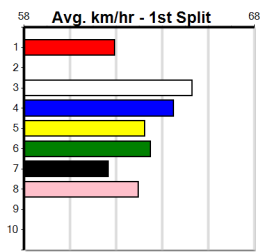

9 *** NO RESERVE ***

Sire: Dam: Trainer:
 Owner(s):
 Winning Distances: < 300m (0) 300 - 399m (0) 400 - 499m (0) 500 - 599m (0) 600 - 699m (0) > 700m (0)
 Winning Weights: Box History

10 *** NO RESERVE ***

Sire: Dam: Trainer:
 Owner(s):
 Winning Distances: < 300m (0) 300 - 399m (0) 400 - 499m (0) 500 - 599m (0) 600 - 699m (0) > 700m (0)
 Winning Weights: Box History

CRYMELON KENNELS

Distance: 410m, Race Type: Maiden, Total Prizemoney: \$2,535
1st: \$1,680, 2nd: \$520, 3rd: \$260, 4th: \$75