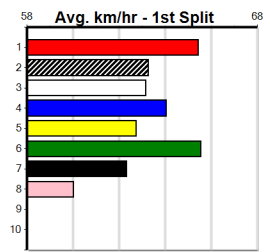

Distance: 410m, Race Type: Maiden, Total Prizemoney: $2,535
1st: $1,680, 2nd: $520, 3rd: $260, 4th: $75

Watchdog Tips: ☐ ☐ ☐ ☐ ☐ **Bet:**

Form	Box	Wgt	Dist	Track	Date	Time	BON	Margin	1st/2nd (Time)	PIR	Checked	Comment	W/R	Split 1	S/P	Grade

1

SOLO EFFORT [M]
F Dog Mar-22 Sire: WEBLEC ACE Dam: FANCY FRANCENE
Owner(s): CHAMPAGNE PTN (SYN), S Smith, A Langton Trainer: Heather Baxter (Murtoa)
Winning Distances: < 300m (0) 300 - 399m (0) 400 - 499m (0) 500 - 599m (0) 600 - 699m (0) > 700m (0)
Winning Weights:
2nd (6) 29.2 400 GEL R2 05-Feb-24 23.09 22.66 1.75L TINKER DOT (22.97) M/22 . . . . . 8.63 $4.50 M

Box History

Bx	1st	2nd	3rd	4th	5th	6th	7th	8th
1								
2								
3								
4								
5								
6		1						
7								
8								

Prize Best $520.00 FSH
Starts 1-0-1-0
Trk/Dts 0-0-0-0
APM 312

Last 3 wins NOT included above

2

TASTE OF HELL [M]
BK Dog May-22 Sire: FERNANDO BALE Dam: EYE WILL REIGN
Owner(s): SPARKLE AND FADE (SYN), J Paraskevas, A Paraskevas Trainer: John Paraskevas (Pearcedale)
Winning Distances: < 300m (0) 300 - 399m (0) 400 - 499m (0) 500 - 599m (0) 600 - 699m (0) > 700m (0)
Winning Weights:
3rd (4) 31.9 435 SLE R1 25-Feb-24 25.26 24.33 3.00L OUR YOGI (25.06) M/433 . . . . . 5.46 $1.80 M
6th (3) 32.2 435 SLE R2 03-Mar-24 25.61 24.41 14.00 MINH TEDDY (24.63) M/666 . . VO . . . . . 5.41 $4.10 MH
2nd (2) 32.2 450 WBL R2 04-Apr-24 25.58 24.72 0.50L JAYA BALE (25.55) Q/111 . . . . . 6.64 $3.20 M

Box History

Bx	1st	2nd	3rd	4th	5th	6th	7th	8th
1								
2		1						
3								
4			1					
5								
6						1		
7								
8								

Prize Best $780.00 FSH
Starts 3-0-1-1
Trk/Dts 0-0-0-0
APM 728

Last 3 wins NOT included above

3

HENRY BALE (NSW)[M]
RF Dog Dec-21 Sire: FERAL FRANKY Dam: ZELZER ALLEN
Owner(s): B Wheeler Trainer: Robert Camilleri (Lara)
Winning Distances: < 300m (0) 300 - 399m (0) 400 - 499m (0) 500 - 599m (0) 600 - 699m (0) > 700m (0)
Winning Weights:
3rd (6) 34.2 510 SLE R3 21-Jan-24 29.81 29.60 3.00L ARCHER TWO (29.60) M/433 . . . . . 9.63 $3.10 M
2nd (3) 33.3 435 SLE R2 24-Jan-24 25.06 24.31 6.00L DR. HARRIS (24.68) M/533 . . . . . 5.43 $2.20 M
5th (4) 33.4 435 SLE R1 28-Jan-24 25.37 24.22 8.00L DR. ANNE (24.83) S/487 . . VO . . . . . 5.39 $1.90 M
7th (1) 33.3 485 HOR R2 06-Feb-24 28.28 27.11 17.00 LEKTRA CARRY (27.11) M/267 . . . . . 6.61 $7.70 M
3rd (6) 34.7 435 SLE R1 31-Mar-24 25.35 24.45 6.00L KEEP ME CLOSE (24.95) M/544 . . . . . 5.41 $2.20 M
3rd (8) 34.7 410 HOR R2 05-Apr-24 23.97 23.32 4.50L RESIGN THE PLOW (23.67) S/33 . . . . . 10.80 $1.90 M
6th (4) 34.3 410 HOR R2 09-Apr-24 25.10 23.26 20.00 MISS MARY JO (23.72) M/77 . . . . . 11.02 $5.00 MH
5th (3) 34.0 410 HOR R1 16-Apr-24 24.10 23.10 9.50L JED'S MEMORY (23.46) M/76 . . . . . 11.17 $7.30 M

Box History

Bx	1st	2nd	3rd	4th	5th	6th	7th	8th
1								
2								1
3		1						
4		1			1			
5					2	1		
6			3					
7								
8		1	1					

Prize Best $2705.00 NBT
Starts 12-0-3-4
Trk/Dts 4-0-1-1
APM 1831

Last 3 wins NOT included above