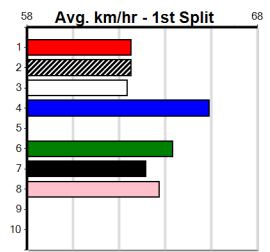

10 * NO RESERVE *****
 Sire: Dam: Trainer:
 Owner(s):
 Winning Distances: < 300m (0) 300 - 399m (0) 400 - 499m (0) 500 - 599m (0) 600 - 699m (0) > 700m (0)
 Winning Weights:
 Box History

SPORTSBET HT1

Distance: 485m, Race Type: Mixed 6/7 Heat, Total Prizemoney: \$3,340
1st: \$2,230, 2nd: \$690, 3rd: \$345, 4th: \$75