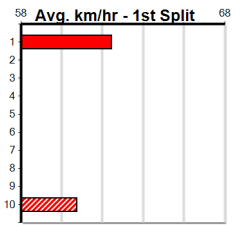

SPORTSBET NOBODY DOES IT EASIER

Distance: 400m, Race Type: Maiden, Total Prizemoney: $2,535
1st: $1,680, 2nd: $520, 3rd: $260, 4th: $75

1
6:46PM
(VIC time)

Watchdog Tips: **0** **0** **0** **0** **Bet:** .

Form	Box	Weight	Dist	Track	Date	Time	BON	Margin	1st/2nd (Time)	PIR	Checked	Comment	W/R	Split 1	S/P	Grade
1																
BELLA STELLA [M]																
BK	B				Nov-21		BAROOGA BRETT					BALKAN DOTTI				
Trainer: Danny Cortese (Devon Meadows)																
7th (3) 24.6 400 WGL R1 09-Apr-24 23.78 22.19 19.00BLAZING DINO (22.52) M/75 . . . . 8.74 $36.00 M																
Owner(s): B Garrick																
<table border="1" style="float: right;"> <thead> <tr><th colspan="8">Winning Boxes</th></tr> <tr><th>1</th><th>2</th><th>3</th><th>4</th><th>5</th><th>6</th><th>7</th><th>8</th></tr> </thead> <tbody> <tr><td>Prize</td><td></td><td></td><td></td><td></td><td></td><td></td><td></td></tr> <tr><td>Best</td><td></td><td></td><td></td><td></td><td></td><td></td><td></td></tr> <tr><td>Starts</td><td></td><td></td><td></td><td></td><td></td><td></td><td></td></tr> <tr><td>Trk/Dst</td><td></td><td></td><td></td><td></td><td></td><td></td><td></td></tr> <tr><td>APM</td><td></td><td></td><td></td><td></td><td></td><td></td><td></td></tr> </tbody> </table>																
2																
HUNTING GIRL [M]																
BK	B				May-21		PINDARI EXPRESS					NATIONAL GIRL				
Trainer: Nicholas Barnett (Devon Meadows)																
Owner(s): N Barnett																
<table border="1" style="float: right;"> <thead> <tr><th colspan="8">Winning Boxes</th></tr> <tr><th>1</th><th>2</th><th>3</th><th>4</th><th>5</th><th>6</th><th>7</th><th>8</th></tr> </thead> <tbody> <tr><td>Prize</td><td></td><td></td><td></td><td></td><td></td><td></td><td></td></tr> <tr><td>Best</td><td></td><td></td><td></td><td></td><td></td><td></td><td></td></tr> <tr><td>Starts</td><td></td><td></td><td></td><td></td><td></td><td></td><td></td></tr> <tr><td>Trk/Dst</td><td></td><td></td><td></td><td></td><td></td><td></td><td></td></tr> <tr><td>APM</td><td></td><td></td><td></td><td></td><td></td><td></td><td></td></tr> </tbody> </table>																
3																
BIRMINGHAM [M]																
DKBD	B				Jun-22		TOMMY SHELBY					GOLD VEIN				
Trainer: Lisa Dawes (Loch)																
3rd (1) 27.3 350 TRA R3 17-Apr-24 20.16 19.73 1.5LOMEGA ROSITA (20.06) M/35 . . . . 6.74 M																
Owner(s): SHIRAZ RACING (SYN), S Holmes, L Holmes, D Holmes																
<table border="1" style="float: right;"> <thead> <tr><th colspan="8">Winning Boxes</th></tr> <tr><th>1</th><th>2</th><th>3</th><th>4</th><th>5</th><th>6</th><th>7</th><th>8</th></tr> </thead> <tbody> <tr><td>Prize</td><td></td><td></td><td></td><td></td><td></td><td></td><td></td></tr> <tr><td>Best</td><td></td><td></td><td></td><td></td><td></td><td></td><td></td></tr> <tr><td>Starts</td><td></td><td></td><td></td><td></td><td></td><td></td><td></td></tr> <tr><td>Trk/Dst</td><td></td><td></td><td></td><td></td><td></td><td></td><td></td></tr> <tr><td>APM</td><td></td><td></td><td></td><td></td><td></td><td></td><td></td></tr> </tbody> </table>																
4																
HOW HIGH CONGA [M]																
F	D				Jan-22		BEWILDERING					HOW HIGH JAZZ				
Trainer: Lyn Smith (Nambrok)																
Owner(s): GET AN EARN (SYN), L Smith, A Tindall																
<table border="1" style="float: right;"> <thead> <tr><th colspan="8">Winning Boxes</th></tr> <tr><th>1</th><th>2</th><th>3</th><th>4</th><th>5</th><th>6</th><th>7</th><th>8</th></tr> </thead> <tbody> <tr><td>Prize</td><td></td><td></td><td></td><td></td><td></td><td></td><td></td></tr> <tr><td>Best</td><td></td><td></td><td></td><td></td><td></td><td></td><td></td></tr> <tr><td>Starts</td><td></td><td></td><td></td><td></td><td></td><td></td><td></td></tr> <tr><td>Trk/Dst</td><td></td><td></td><td></td><td></td><td></td><td></td><td></td></tr> <tr><td>APM</td><td></td><td></td><td></td><td></td><td></td><td></td><td></td></tr> </tbody> </table>																
5																
SMOKIN' BLASTER [M]																
BK	D				Dec-21		WALK HARD					HONEY BOURBON				
Trainer: Gavin Clifton (Tynong Nth)																
5th (1) 30.9 395 TRA R4 17-Apr-24 22.94 22.22 9.00LOH MY PIE (22.33) S/665 . . . . 4.06 M																
Owner(s): WE'RE ALL MATES (SYN), G Clifton, D Mckenzie