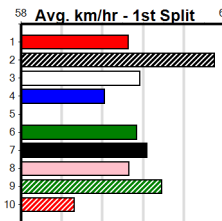

MC GRAFIX & SIGNS

Distance: 400m, Race Type: Mixed 6/7, Total Prizemoney: $2,925
1st: $1,950, 2nd: $600, 3rd: $300, 4th: $75

Watchdog Tips: 0 0 0 0 Bet: .