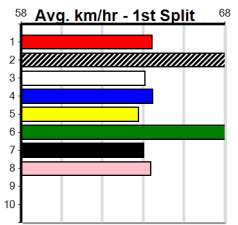

SENNACHIE AT STUD

Distance: 460m, Race Type: Grade 5, Total Prizemoney: $2,925
1st: $1,950, 2nd: $600, 3rd: $300, 4th: $75

7

8:57PM
(VIC time)

Watchdog Tips: **0 0 0 0** Bet: **0**