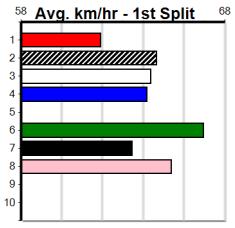

WARRAGUL BREEDERS CLASSIC HT1 (1-

Distance: 460m, Race Type: Restricted Win Heat, Total Prizemoney: \$2,925
1st: \$1,950, 2nd: \$600, 3rd: \$300, 4th: \$75

3

7:29PM

(VIC time)

Watchdog Tips: **0 0 0 0** Bet: **.**