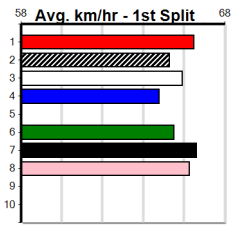

SHIMA SHINE AT STUD

Distance: 460m, Race Type: Mixed 4/5, Total Prizemoney: \$3,360
1st: \$2,250, 2nd: \$690, 3rd: \$345, 4th: \$75

Watchdog Tips: **0 0 0 0** Bet: **.**

Form Box Weight Dist Track Date Time BON Margin 1st/2nd (Time) PIR Checked Comment W/R Split 1 S/P Grade