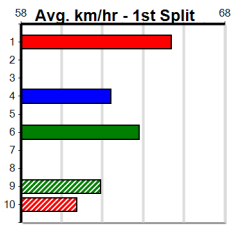

Warragul

NATIONAL GREYHOUND ADOPTION MON

Distance: 400m, Race Type: Maiden, Total Prizemoney: \$2,535
1st: \$1,680, 2nd: \$520, 3rd: \$260, 4th: \$75

2

7:05PM

(VIC time)

Watchdog Tips:

0 0 0 0