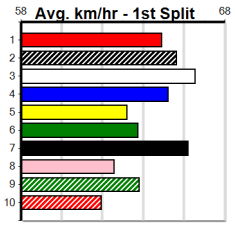

Watchdog Tips: 0 0 0 0 Bet: .