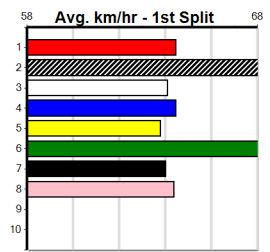

SENNACHIE AT STUD

Distance: 460m, Race Type: Grade 5, Total Prizemoney: $2,925
1st: $1,950, 2nd: $600, 3rd: $300, 4th: $75

Watchdog Tips: [ ] [ ] [ ] [ ] Bet: [ ]

Form Box Wgt Dist Track Date Time BON Margin 1st/2nd (Time) PIR Checked Comment W/R Split 1 S/P Grade

JONATHAN'S DREAM [5]
BKW Dog Dec-21 Sire: MY REDEEMER Dam: AVA'S DREAM
Owner(s): A Gringhuis
Trainer: Arend Gringhuis (Ripplebrook)
Winning Distances: < 300m (0) 300 - 399m (3) 400 - 499m (1) 500 - 599m (0) 600 - 699m (0) > 700m (0)
Winning Weights: 33.1(1) 33.2(1) 33.6(1) 34.0(1)
Box History table

OUR TIE BREAKER [5]
BEF Dog Jun-19 Sire: OUT OF RANGE Dam: RINGADING SISTER
Owner(s): HILL PARTINGTON (SYN), R Hill, N Hill
Trainer: Richard Hill (Frankston)
Winning Distances: < 300m (0) 300 - 399m (2) 400 - 499m (1) 500 - 599m (4) 600 - 699m (0) > 700m (0)
Winning Weights: 33.9(1) 34.1(1) 34.3(3) 34.4(1) 34.7(1)
Box History table

UPPER'S FLYER [5]
RBD Dog Aug-21 Sire: FERNANDO BALE Dam: SPECIAL KIRST
Owner(s): A Neville
Trainer: David Kerr (Caldermeade)
Winning Distances: < 300m (0) 300 - 399m (0) 400 - 499m (4) 500 - 599m (0) 600 - 699m (0) > 700m (0)
Winning Weights: 32.0(1) 32.1(1) 32.2(1) 32.5(1)
Box History table

ASTON ANGELO [5]
BD Dog Apr-22 Sire: TOMMY SHELBY Dam: ASTON MEILLEUR
Owner(s): R Borda
Trainer: David Condon (Devon Meadows)
ENG BEN 2024-04-19
Winning Distances: < 300m (0) 300 - 399m (5) 400 - 499m (0) 500 - 599m (0) 600 - 699m (0) > 700m (0)
Winning Weights: 32.7(2) 32.8(2) 33.0(1)
Box History table

BANKRUPT [5]
BK Dog Dec-20 Sire: KONOMI Dam: CALL ME BUBBLES
Owner(s): J Rennie
Trainer: Ian Dann (Whitelaw)
Winning Distances: < 300m (0) 300 - 399m (0) 400 - 499m (4) 500 - 599m (0) 600 - 699m (0) > 700m (0)
Winning Weights: 34.8(1) 35.0(2) 35.1(1)
Box History table