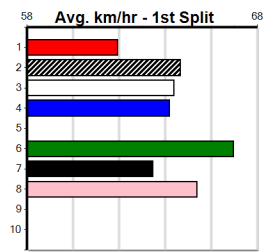

WARRAGUL BREEDERS CLASSIC HT1 (1-4)

Distance: 460m, Race Type: Restricted Win Heat, Total Prizemoney: $2,925
1st: $1,950, 2nd: $600, 3rd: $300, 4th: $75

Watchdog Tips: ☐ ☐ ☐ ☐ ☐ **Bet:** ☐

1

WHISPER PIE [6]
BD Bitch Mar-22 Sire: GOOD ODDS HARADA Dam: WHITNEY SHOWGIR
Owner(s): B Sands Trainer: Brad Sands (Pakenham)
Winning Distances: < 300m (0) 300 - 399m (2) 400 - 499m (0) 500 - 599m (0) 600 - 699m (0) > 700m (0)
Winning Weights: 27.0(1) 28.2(1)

Pos	Dist	Wgt	Sex	Age	Date	Time	BON	Margin	1st/2nd (Time)	PIR	Checked	Comment	WR	Split 1	S/P	Grade
1st	(8)	28.2	395	TRA	R2	19-Feb-24	22.29	22.23	3.5L ZIVA BALE (22.52)	M/111	.	SW	.	3.81	$2.90	T3-M
7th	(6)	27.6	395	TRA	R9	23-Feb-24	22.81	22.04	7.00L POWER PAWS (22.35)	M/577	.	W	.	3.85	$23.40	X67
2nd	(8)	27.4	435	SLE	R4	29-Feb-24	25.06	24.72	5.00L STEVIE'S GIRL (24.72)	S/533	.	.	.	5.44	$4.10	7
3rd	(8)	27.6	450	TRA	R7	06-Mar-24	25.55	25.08	3.5L DR. YANNICK (25.32)	Q/133	.	.	.	6.59	$11.50	X67
6th	(6)	27.2	460	WGL	R5	12-Mar-24	26.93	25.98	6.00L ASTON TOMMY (26.54)	M/555	.	.	.	6.73	$31.00	X67
1st	(3)	27.0	395	TRA	R3	18-Mar-24	23.00	22.19	1.00L ANCHOR BELLE (23.06)	M/776	.	.	.	.	$2.00	T3-7
4th	(1)	27.1	435	SLE	R9	27-Mar-24	25.05	24.59	4.25L BELOW THE CURVE (24.76)	M/544	.	.	.	5.41	$9.40	X67
5th	(3)	27.2	450	SHP	R6	04-Apr-24	25.88	25.47	1.5L DETRIOT (25.77)	M/224	.	.	.	6.71	$3.70	T3-6

Last 3 wins NOT included above

Box	1st	2nd	3rd	4th	5th	6th	7th	8th
1		1		1				
2			1					
3	1				1			
4				1			1	
5					1			
6						1		1
7							2	
8	1	1	1	1				

Prize Best	$4315.00
Starts	NBT
Trk/Dts	17-2-3-3
APM	2-0-0-0
	3133

2

FLYING DINAR [6]
BK Bitch Jul-22 Sire: ASTON RUPEE Dam: FLYING SMOOTH
Owner(s): T Erenshaw Trainer: Kim Erenshaw (Junction Village)
Winning Distances: < 300m (0) 300 - 399m (0) 400 - 499m (0) 500 - 599m (2) 600 - 699m (0) > 700m (0)
Winning Weights: 30.2(1) 30.5(1)

Pos	Dist	Wgt	Sex	Age	Date	Time	BON	Margin	1st/2nd (Time)	PIR	Checked	Comment	WR	Split 1	S/P	Grade
7th	(4)	30.2	435	SLE	R1	18-Feb-24	26.80	24.26	28.00 ELLE GEM (24.91)	Q/117	.	VO	.	5.29	$2.40	M
2nd	(5)	30.9	515	SAP	R1	10-Mar-24	30.13	29.77	3.75L RUBEN RHODE (29.87)	M/4432	.	.	.	5.33	$1.90	M
2nd	(2)	30.4	515	SAP	R1	17-Mar-24	29.78	29.41	1.00L BEAUTIFUL STORY (29.72)	M/2222	.	.	.	5.28	$2.30	M
1st	(7)	30.5	515	SAP	R1	24-Mar-24	29.83	29.45	3.75L PRIMO TONIC (30.08)	M/2211	.	SW	.	5.20	$1.70	M
5th	(8)	30.4	515	SAN	R2	28-Mar-24	30.11	29.45	7.50L DUCKWORTH (29.59)	M/5776	.	.	.	5.22	$8.50	X67
1st	(5)	30.2	515	SAN	R1	04-Apr-24	29.59	29.15	4.50L TAKUMI BALE (29.89)	Q/1111	.	SW	.	5.15	$2.30	7
3rd	(1)	30.3	515	SAN	R1	11-Apr-24	29.89	29.45	2.00L OUNCE OF LUCK (29.76)	M/6444	.	.	.	5.20	$1.70	X67

Last 3 wins NOT included above

Box	1st	2nd	3rd	4th	5th	6th	7th	8th
1			1					
2		1						
3								
4							1	
5	1	1						
6								
7	1							
8					1			

Prize Best	$10395.00
Starts	FSH
Trk/Dts	7-2-2-1
APM	0-0-0-0
	9659