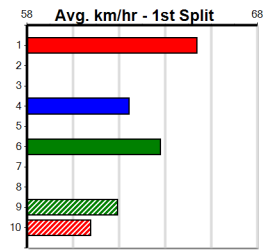

NATIONAL GREYHOUND ADOPTION MONTH

Distance: 400m, Race Type: Maiden, Total Prizemoney: $2,535
1st: $1,680, 2nd: $520, 3rd: $260, 4th: $75

Watchdog Tips: ☐ ☐ ☐ ☐ ☐ **Bet:**

Form Box	Wgt	Dist	Track	Date	Time	BON	Margin	1st/2nd (Time)	PIR	Checked	Comment	W/R	Split 1	S/P	Grade

1

ODIN BALE (NSW)[M]
BKBD Dog Mar-22 Sire: FERNANDO BALE Dam: HOUSTON BALE Trainer: Luke Harris (Devon Meadows)
Owner(s): B Wheeler
Winning Distances: < 300m (0) 300 - 399m (0) 400 - 499m (0) 500 - 599m (0) 600 - 699m (0) > 700m (0)
Winning Weights:
5th (8) 32.6 410 HOR R2 09-Apr-24 24.72 23.26 15.00 MISS MARY JO (23.72) M/55 10.90 $9.40 MH
3rd (6) 32.7 410 HOR R3 16-Apr-24 23.60 23.10 6.50L YASH BALE (23.17) M/33 10.42 $22.00 MF

Box History

Bx	1st	2nd	3rd	4th	5th	6th	7th	8th
1								
2								
3								
4								
5								
6				1				
7								
8					1			

Prize Best $300.00 FSH
Starts 2-0-0-1
Trk/Dts 0-0-0-0
APM 300

Last 3 wins NOT included above

2

GALLOPING DIANNE [M]
BK Bitch Oct-21 Sire: ASTON DEE BEE Dam: CRUZIN' Trainer: Robert Conway (Bunyip)
Owner(s): R Conway
Winning Distances: < 300m (0) 300 - 399m (0) 400 - 499m (0) 500 - 599m (0) 600 - 699m (0) > 700m (0)
Winning Weights:
5th (3) 24.6 350 TRA R3 17-Apr-24 20.27 19.73 3.00L OMEGA ROSITA (20.06) S/64 6.80 M

Box History

Bx	1st	2nd	3rd	4th	5th	6th	7th	8th
1								
2								
3					1			
4								
5								
6								
7								
8								

Prize Best $0.00 FSH
Starts 1-0-0-0
Trk/Dts 0-0-0-0
APM 0

Last 3 wins NOT included above

3

I'M A TREASURE (NSW)[M]
BK Bitch Oct-21 Sire: MEPUNGA BLAZER Dam: IRMA ADELINE Trainer: Arend Gringhuis (Ripplebrook)
Owner(s): C Treasure
Winning Distances: < 300m (0) 300 - 399m (0) 400 - 499m (0) 500 - 599m (0) 600 - 699m (0) > 700m (0)
Winning Weights:
5th (3) 29.9 395 TRA R2 15-Apr-24 23.24 22.38 7.50L RIO BORIS (22.73) S/623 4.01 $4.40 M

Box History

Bx	1st	2nd	3rd	4th	5th	6th	7th	8th
1								
2								
3								
4								
5								
6								
7								
8								

Prize Best $0 FSH
Starts 0-0-0-0
Trk/Dts 0-0-0-0
APM 0

Last 3 wins NOT included above

4

FLAMING FOX [M]
BKW Dog Sep-22 Sire: BEAST UNLEASHED Dam: TWILIGHT FLAME Trainer: Hannah Male (Cranbourne East)
Owner(s): G Mclachlan
Winning Distances: < 300m (0) 300 - 399m (0) 400 - 499m (0) 500 - 599m (0) 600 - 699m (0) > 700m (0)
Winning Weights:
5th (1) 29.9 400 WGL R1 09-Apr-24 23.61 22.19 16.00 BLAZING DINO (22.52) S/87 8.75 $20.70 M
5th (3) 29.9 395 TRA R2 15-Apr-24 23.24 22.38 7.50L RIO BORIS (22.73) S/623 4.01 $4.40 M

Box History

Bx	1st	2nd	3rd	4th	5th	6th	7th	8th
1					1			
2								
3					1			
4								
5								
6								
7								
8								

Prize Best $0.00 NBT
Starts 2-0-0-0
Trk/Dts 1-0-0-0
APM 0

Last 3 wins NOT included above

5

TELL ME NOW [M]
WBK Bitch Feb-22 Sire: AUSSIE INFRARED Dam: YOU TELL ME Trainer: David Nowland (Lang Lang)
Owner(s): D Nowland
Winning Distances: < 300m (0) 300 - 399m (0) 400 - 499m (0) 500 - 599m (0) 600 - 699m (0) > 700m (0)
Winning Weights:
4th (4) 26.5 350 TRA R1 01-Mar-24 20.34 19.72 4.00L VIENNA GOLD (20.06) M/75 7.03 $3.40 M

Box History

Bx	1st	2nd	3rd	4th	5th	6th	7th	8th
1								
2								
3								
4				1				
5								
6								
7								
8								

Prize Best $75.00 FSH
Starts 1-0-0-0
Trk/Dts 0-0-0-0
APM 60

Last 3 wins NOT included above