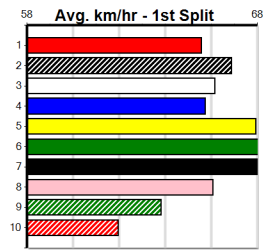

Warragul
10
10:06PM
(VIC time)

PAWA OF BUDDY AT STUD

Distance: 400m, Race Type: Mixed 4/5, Total Prizemoney: $3,360
1st: $2,250, 2nd: $690, 3rd: $345, 4th: $75

Watchdog Tips: ☐ ☐ ☐ ☐ ☐

Bet:

Form Box Wgt Dist Track Date Time BON Margin 1st/2nd (Time) PIR Checked Comment W/R Split 1 S/P Grade

POWER PAWS [5]

BD Bitch May-22 Sire: AUSSIE INFRARED Dam: QUICK PAWS
Owner(s): DODGE N BOOKS (SYN), J Booker, R Aurisch, K Morrison Trainer: Kellie Morrison (Kilmany)
Winning Distances: < 300m (0) 300 - 399m (4) 400 - 499m (0) 500 - 599m (0) 600 - 699m (0) > 700m (0)
Winning Weights: 30.5(1) 30.7(1) 30.8(1) 31.0(1)

Rank	Box	Wgt	Dist	Track	Date	Time	BON	Margin	1st/2nd (Time)	PIR	Checked	Comment	W/R	Split 1	S/P	Grade
2nd	(2)	30.7	395	TRA	R7	01-Mar-24	22.25	22.08	0.75L BO RHAPSODY (22.21)	M/223	.	.	.	3.68	$11.20	X45
3rd	(8)	30.7	395	TRA	R7	08-Mar-24	22.05	21.83	3.25L SHORT AND STUMPY (21.83)	M/233	.	.	.	3.75	$12.10	X45
4th	(5)	30.6	300	HVL	R10	13-Mar-24	16.79	16.41	5.50L MY MAGIC MAN (16.41)	M/4	.	.	.	3.97	$17.60	S
4th	(7)	30.8	400	WGL	R9	19-Mar-24	22.88	22.39	3.00L FLETCHIE BOY (22.68)	M/44	.	.	.	8.53	$5.10	5
1st	(7)	30.5	395	TRA	R5	29-Mar-24	22.08	22.06	1.00L BORACAY STORM (22.15)	M/11	.	.	.	3.71	$4.00	X45
7th	(8)	30.0	395	TRA	R7	03-Apr-24	22.92	22.16	11.00 MYALL RAY (22.16)	M/378	.	.	.	3.75	$13.20	X45
2nd	(3)	30.0	400	WGL	R4	09-Apr-24	22.59	22.19	1.00L BANJO ONE STRING (22.53)	M/11	.	.	.	8.35	$6.70	X45
5th	(5)	30.7	400	WGL	R10	16-Apr-24	23.07	22.24	3.5L CLASSY KAYLA (22.83)	M/65	.	.	.	8.65	$3.80	X45

Last 3 wins NOT included above

1st	(5)	31.0	350	TRA	R1	26-Jan-24	19.91	19.71	0.50L WHISPER PIE (19.94)	M/22	.	SW	.	6.72	$2.40	M
1st	(3)	30.8	395	TRA	R2	02-Feb-24	22.42	22.09	1.5L GET A GRIP (22.51)	M/211	.	.	.	3.77	$2.70	X67
1st	(1)	30.7	395	TRA	R9	23-Feb-24	22.35	22.04	0.50L FIGHT THE FIGHT (22.37)	M/622	.	.	.	3.85	$3.60	X67

Box History

Box	1st	2nd	3rd	4th	5th	6th	7th	8th
1	1							
2		1						
3	1	1						
4				1				
5	1			1	1			
6		1						
7	1			1				
8			1				1	

Prize Best Starts Trk/Dts APM $10380.00 NBT 13-4-3-1 3-0-1-0 8031