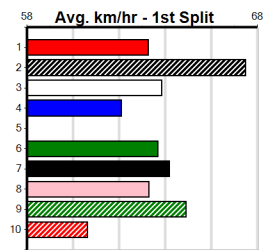

MC GRAFIX & SIGNS

Distance: 400m, Race Type: Mixed 6/7, Total Prizemoney: $2,925
1st: $1,950, 2nd: $600, 3rd: $300, 4th: $75

Watchdog Tips:

Bet:

Table with columns: Form Box, Wgt, Dist, Track, Date, Time, BON, Margin, 1st/2nd (Time), PIR, Checked, Comment, W/R, Split 1, S/P, Grade

PATH OF GLORY [6]
BK Dog Oct-20 Sire: MY REDEEMER Dam: SALE GRAZE BINDI
Owner(s): G Elston
Trainer: Gayle Elston (Sale)
Winning Distances: < 300m (0) 300 - 399m (1) 400 - 499m (1) 500 - 599m (0) 600 - 699m (0) > 700m (0)
Winning Weights: 32.7(1) 32.8(1)
Race results table with columns: Rank, Dog, Date, Time, Margin, Sire, Dam, PIR, Checked, Comment, W/R, Split 1, S/P, Grade, Prize, Best, Starts, Trk/Dts, APM

STURGIS [7]
BD Dog Mar-22 Sire: FERAL FRANKY Dam: MANNERS MATTER
Owner(s): K Mizzi
Trainer: Dean Millier (Pakenham)
Winning Distances: < 300m (0) 300 - 399m (1) 400 - 499m (0) 500 - 599m (0) 600 - 699m (0) > 700m (0)
Winning Weights: 31.3(1)
Race results table with columns: Rank, Dog, Date, Time, Margin, Sire, Dam, PIR, Checked, Comment, W/R, Split 1, S/P, Grade, Prize, Best, Starts, Trk/Dts, APM

JAYVILLE STELLA [6]
F Bitch Jul-21 Sire: SENNACHIE Dam: AGENT PIPER
Owner(s): W Wood
Trainer: Davide Fasoli (Heyfield)
Winning Distances: < 300m (0) 300 - 399m (0) 400 - 499m (2) 500 - 599m (0) 600 - 699m (0) > 700m (0)
Winning Weights: 25.8(1) 26.4(1)
Race results table with columns: Rank, Dog, Date, Time, Margin, Sire, Dam, PIR, Checked, Comment, W/R, Split 1, S/P, Grade, Prize, Best, Starts, Trk/Dts, APM

ROBBIE LEE ROSE [7]
BK Dog Dec-21 Sire: ZACK MONELLI Dam: ROSE ROSE
Owner(s): S Chignell
Trainer: Jeffrey Chignell (Rosedale)
Winning Distances: < 300m (0) 300 - 399m (0) 400 - 499m (1) 500 - 599m (0) 600 - 699m (0) > 700m (0)
Winning Weights: 32.6(1)
Race results table with columns: Rank, Dog, Date, Time, Margin, Sire, Dam, PIR, Checked, Comment, W/R, Split 1, S/P, Grade, Prize, Best, Starts, Trk/Dts, APM

CHICKEN BURGER [7]
BD Dog Feb-22 Sire: ZAMBORA BROCKIE Dam: SHE'S A BLAZIN'
Owner(s): LIVING A DREAM (SYN), A Hunter, M Walker
Trainer: Luke Whelan (Metung)
Winning Distances: < 300m (0) 300 - 399m (1) 400 - 499m (0) 500 - 599m (0) 600 - 699m (0) > 700m (0)
Winning Weights: 35.2(1)
Race results table with columns: Rank, Dog, Date, Time, Margin, Sire, Dam, PIR, Checked, Comment, W/R, Split 1, S/P, Grade, Prize, Best, Starts, Trk/Dts, APM

1

2

3

4

5