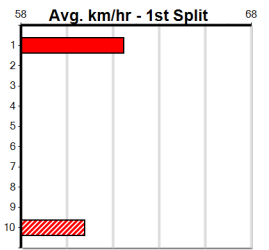

Distance: 400m, Race Type: Maiden, Total Prizemoney: $2,535
1st: $1,680, 2nd: $520, 3rd: $260, 4th: $75

Watchdog Tips: ☐ ☐ ☐ ☐ ☐ Bet:

	Form Box	Wgt	Dist	Track	Date	Time	BON	Margin	1st/2nd (Time)	PIR	Checked	Comment	WR	Split 1	S/P	Grade		
1	BELLA STELLA [M]																	
	BK Bitch Nov-21 Sire: BAROOGA BRETT Dam: BALKAN DOTTI Trainer: Danny Cortese (Devon Meadows)																	
	Owner(s): B Garrick																	
	Winning Distances: < 300m (0) 300 - 399m (0) 400 - 499m (0) 500 - 599m (0) 600 - 699m (0) > 700m (0)																	
	Winning Weights:																	
	7th (3) 24.6 400 WGL R1 09-Apr-24 23.78 22.19 19.00 BLAZING DINO (22.52) M/75 8.74 $36.00 M																	
	Last 3 wins NOT included above																	
	Box History																	
	<table border="1"> <thead> <tr> <th>Bx</th> <th>1st</th> <th>2nd</th> <th>3rd</th> <th>4th</th> <th>5th</th> <th>6th</th> <th>7th</th> <th>8th</th> </tr> </thead> <tbody> <tr><td>1</td><td></td><td></td><td></td><td></td><td></td><td></td><td></td><td></td></tr> <tr><td>2</td><td></td><td></td><td></td><td></td><td></td><td></td><td></td><td></td></tr> <tr><td>3</td><td></td><td></td><td></td><td></td><td></td><td></td><td></td><td></td></tr> <tr><td>4</td><td></td><td></td><td></td><td></td><td></td><td></td><td></td><td></td></tr> <tr><td>5</td><td></td><td></td><td></td><td></td><td></td><td></td><td></td><td></td></tr> <tr><td>6</td><td></td><td></td><td></td><td></td><td></td><td></td><td></td><td></td></tr> <tr><td>7</td><td></td><td></td><td></td><td></td><td></td><td></td><td></td><td></td></tr> <tr><td>8</td><td></td><td></td><td></td><td></td><td></td><td></td><td></td><td></td></tr> <tr> <td>Prize Best</td> <td></td> <td></td> <td></td> <td></td> <td></td> <td></td> <td></td> <td>$0.00</td> </tr> <tr> <td>Starts</td> <td></td> <td></td> <td></td> <td></td> <td></td> <td></td> <td></td> <td>NBT</td> </tr> <tr> <td>Trk/Dts</td> <td></td> <td></td> <td></td> <td></td> <td></td> <td></td> <td></td> <td>1-0-0-0</td> </tr> <tr> <td>APM</td> <td></td> <td></td> <td></td> <td></td> <td></td> <td></td> <td></td> <td>1-0-0-0</td> </tr> </tbody> </table>																	
	Prize Best Starts Trk/Dts APM																	
2	HUNTING GIRL [M]																	
	BK Bitch May-21 Sire: PINDARI EXPRESS Dam: NATIONAL GIRL Trainer: Nicholas Barnett (Devon Meadow)																	
	Owner(s): N Barnett																	
	Winning Distances: < 300m (0) 300 - 399m (0) 400 - 499m (0) 500 - 599m (0) 600 - 699m (0) > 700m (0)																	
	Winning Weights:																	
	Last 3 wins NOT included above																	
	Box History																	
	<table border="1"> <thead> <tr> <th>Bx</th> <th>1st</th> <th>2nd</th> <th>3rd</th> <th>4th</th> <th>5th</th> <th>6th</th> <th>7th</th> <th>8th</th> </tr> </thead> <tbody> <tr><td>1</td><td></td><td></td><td></td><td></td><td></td><td></td><td></td><td></td></tr> <tr><td>2</td><td></td><td></td><td></td><td></td><td></td><td></td><td></td><td></td></tr> <tr><td>3</td><td></td><td></td><td></td><td></td><td></td><td></td><td></td><td></td></tr> <tr><td>4</td><td></td><td></td><td></td><td></td><td></td><td></td><td></td><td></td></tr> <tr><td>5</td><td></td><td></td><td></td><td></td><td></td><td></td><td></td><td></td></tr> <tr><td>6</td><td></td><td></td><td></td><td></td><td></td><td></td><td></td><td></td></tr> <tr><td>7</td><td></td><td></td><td></td><td></td><td></td><td></td><td></td><td></td></tr> <tr><td>8</td><td></td><td></td><td></td><td></td><td></td><td></td><td></td><td></td></tr> <tr> <td>Prize Best</td> <td></td> <td></td> <td></td> <td></td> <td></td> <td></td> <td></td> <td>$0</td> </tr> <tr> <td>Starts</td> <td></td> <td></td> <td></td> <td></td> <td></td> <td></td> <td></td> <td>FSH</td> </tr> <tr> <td>Trk/Dts</td> <td></td> <td></td> <td></td> <td></td> <td></td> <td></td> <td></td> <td>0-0-0-0</td> </tr> <tr> <td>APM</td> <td></td> <td></td> <td></td> <td></td> <td></td> <td></td> <td></td> <td>0-0-0-0</td> </tr> </tbody> </table>																	
	Prize Best Starts Trk/Dts APM																	
	3	BIRMINGHAM [M]																
DKBD Bitch Jun-22 Sire: TOMMY SHELBY Dam: GOLD VEIN Trainer: Lisa Dawes (Loch)																		
Owner(s): SHIRAZ RACING (SYN), S Holmes, L Holmes, D Holmes																		
Winning Distances: < 300m (0) 300 - 399m (0) 400 - 499m (0) 500 - 599m (0) 600 - 699m (0) > 700m (0)																		
Winning Weights:																		
3rd (1) 27.3 350 TRA R3 17-Apr-24 20.16 19.73 1.5L OMEGA ROSITA (20.06) M/35 6.74 M																		
Last 3 wins NOT included above																		
Box History