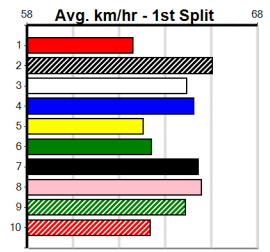

PHOTO MAN AT STUD

Distance: 400m, Race Type: Grade 5, Total Prizemoney: $2,925
1st: $1,950, 2nd: $600, 3rd: $300, 4th: $75

Watchdog Tips:

Bet:

Form Box	Wgt	Dist	Track	Date	Time	BON	Margin	1st/2nd (Time)	PIR	Checked	Comment	WR	Split 1	S/P	Grade

OUR PURPLE HAZE [5]

BE Dog Feb-21 Sire: BERNARDO Dam: KELSOS TENDERLEE
Owner(s): OUR FAMILY (SYN), B Selleck, D Selleck, J Selleck, H Lindsay, B Lindsay
Winning Distances: < 300m (0) 300 - 399m (0) 400 - 499m (4) 500 - 599m (0) 600 - 699m (0) > 700m (0)
Winning Weights: 31.4(1) 32.5(1) 32.8(1) 32.9(1)

2nd (4)	32.2	450	TRA	R5	25-Aug-23	25.27	25.07	3.00L ACE OF PACE (25.07)	M/333				6.90	$4.60	RW
3rd (7)	32.1	435	SLE	R4	10-Sep-23	24.81	24.19	2.00L SHINE ON LILLY (24.68)	M/754				5.36	$2.90	5NP
2nd (3)	32.2	435	SLE	R12	17-Sep-23	24.50	24.39	0.50L OUR REDEMPTION (24.48)	M/222				5.32	$2.90	5
3rd (1)	32.0	460	WGL	R5	22-Sep-23	26.29	25.68	2.75L RECALIBRATE (26.11)	M/666		SW		6.86	$2.30	5
5th (7)	32.8	515	SAP	R4	01-Oct-23	30.03	29.46	5.00L PEAKY JOE (29.70)	M/5655				5.29	$23.40	S
4th (6)	32.8	460	WGL	R5	05-Oct-23	26.11	25.69	5.50L EXTREMELY POTENT (25.74)	M/677				6.68	$12.70	5
1st (6)	32.9	460	WGL	R9	31-Oct-23	26.22	25.86	0.75L MAJESTIC JAY (26.27)	S/633				6.73	$2.30	5
2= (6)	33.5	400	WGL	R12	16-Apr-24	22.85	22.24	2.75L STARLIGHT MINI (22.66)	S/74				8.60	$43.60	5

Last 3 wins NOT included above

1st (2)	32.8	450	BAL	R3	25-Feb-23	25.69	25.54	6.00L ULFUR BALE (26.10)	M/111				6.80	$5.40	M
1st (8)	31.4	450	BAL	R2	14-Apr-23	25.22	25.22	3.00L JALPA BALE (25.41)	Q/111				6.57	$4.80	X67
1st (7)	32.5	460	GEL	R9	19-Aug-23	25.89	25.82	3.75L WHITE CREST (26.15)	M/111				6.68	$3.50	RW

Box History

Bx	1st	2nd	3rd	4th	5th	6th	7th	8th
1								
2	1	1			1			
3		1						
4		1	1					
5		1						
6	1	1	1	1	1			
7	1	1	1	1	2	1		
8	1	1	1	1			1	

Prize Best Starts Trk/Dts APM: $13100.00 NBT 23-4-7-3 5-0-3-0 2281

PANAMA STORM [5]

RF Dog Sep-21 Sire: SUPERIOR PANAMA Dam: WILL IT RAIN
Owner(s): A Lie
Winning Distances: < 300m (0) 300 - 399m (1) 400 - 499m (3) 500 - 599m (0) 600 - 699m (0) > 700m (0)
Winning Weights: 30.5(1) 30.9(1) 31.1(2)

7th (7)	30.9	400	WGL	R3	24-Feb-24	23.26	22.38	9.00L UNSURPASSED (22.64)	M/57				8.55	$4.80	X67
6th (8)	30.6	300	HVL	R3	03-Mar-24	17.11	16.66	1.5L THAI BUTTERFLY (17.01)	M/5				3.98	$14.90	X67
2nd (3)	30.6	400	WGL	R10	14-Mar-24	22.97	22.79	0.75L LITTLE VENICE (22.93)	Q/11				8.45	$3.10	T3-6
3rd (4)	31.0	300	HVL	R1	17-Mar-24	16.93	16.24	2.75L MINNIE ROCKS (16.75)	M/3				3.92	$41.00	X67
1st (1)	31.1	400	WGL	R11	21-Mar-24	22.63	22.63	9.00L STURGIS (23.24)	Q/11		SW		8.29	$2.00	X67
3rd (5)	31.2	400	WGL	R12	25-Mar-24	22.92	22.46	2.25L SHANK'S PONY (22.77)	Q/33				8.43	$2.30	5
1st (2)	30.9	390	SHP	R4	01-Apr-24	22.26	21.79	0.50L CINNABAR ICON (22.30)	M/11				8.38	$2.90	5
4th (7)	30.8	400	WGL	R3	16-Apr-24	23.27	22.24	4.25L NORSE QUEEN (22.99)	S/33				8.54	$2.80	5

Last 3 wins NOT included above

1st (1)	30.5	400	WGL	R2	24-Oct-23	23.01	22.27	1.75L DUNDEE TIARA (23.12)	M/21				8.39	$8.20	M
1st (7)	31.1	400	WGL	R5	04-Jan-24	23.42	22.55	0.05L PARUMBA DANNY (23.42)	M/61				8.75	$26.90	SH

Box History

Bx	1st	2nd	3rd	4th	5th	6th	7th	8th
1	2	3	1	1				
2	1		1					
3		2	1	1	1			
4			1			2		
5			1	1		1	1	
6						1		1
7	1			1			3	1
8			1					

Prize Best Starts Trk/Dts APM: $10795.00 FSH 22.63(1)-21/3/24 30-4-5-5 15-3-4-1 7077