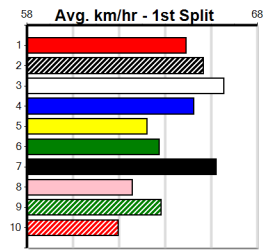

SPORTSBET GO THE BLUE DOG

Distance: 400m, Race Type: Grade 5, Total Prizemoney: $2,925
1st: $1,950, 2nd: $600, 3rd: $300, 4th: $75

Watchdog Tips: ☐ ☐ ☐ ☐ ☐ ☐

Bet:

Form Box	Wgt	Dist	Track	Date	Time	BON	Margin	1st/2nd (Time)	PIR	Checked	Comment	WR	Split 1	S/P	Grade

FERGUS BALE (NSW)[5]

BK Dog Nov-21 Sire: DYNA VILLA Dam: HADEEL BALE Trainer: Luke Harris (Devon Meadows)

Owner(s): L Harris
Winning Distances: < 300m (0) 300 - 399m (0) 400 - 499m (4) 500 - 599m (0) 600 - 699m (0) > 700m (0)
Winning Weights: 33.9(1) 34.2(1) 34.6(1) 34.9(1)

7th (5)	33.9	350	TRA	R3	01-Mar-24	21.05	19.72	19.00	BUNKHOUSE BOY (19.72)	S/77			VO	7.29	$21.60	RW	
ST (-)	33.5	400	GEL		12-Mar-24	22.78			0.01L Trial Cleared	M			1of1			ST	
2nd (3)	34.3	400	GEL	R10	18-Mar-24	23.11	22.63	3.25L	NOT FORGIVEN (22.89)	Q/22				8.57	$2.70	X67	
1st (5)	34.6	400	GEL	R6	25-Mar-24	22.68	22.68	1.75L	SUN IN CUBA (22.79)	Q/11			SW		8.48	$9.50	X67
4th (8)	34.7	400	GEL	R12	29-Mar-24	23.07	22.41	4.00L	YOU YANG YAALA (22.80)	M/44				8.59	$2.80	5	
3rd (7)	34.8	400	GEL	R5	02-Apr-24	23.36	22.50	9.00L	JAG FERNANDO (22.74)	M/33				8.78	$2.30	5	
1st (2)	34.9	435	SLE	R12	07-Apr-24	24.73	24.50	0.05L	DR. HAROLD (24.73)	M/211				5.23	$35.80	5	
F (6)	34.7	390	WBL	R12	11-Apr-24	0.00	22.09		MYOLA THUNDER (22.33)	M/4			V5	8.92	$6.30	5	

Last 3 wins NOT included above

1st (3)	34.2	400	GEL	R2	06-Oct-23	23.06	22.57	2.50L	WENDA BALE (23.22)	M/11				8.46	$4.10	M
1st (2)	33.9	400	GEL	R5	30-Jan-24	22.74	22.70	3.75L	IDYLLIC PAIGE (22.99)	Q/11				8.42	$3.40	T3-7

Box History

Bx	1st	2nd	3rd	4th	5th	6th	7th	8th
1								
2	2			1				1
3	1	1		1				1
4					1			
5	1		1					1
6								
7			1					
8				1				1

Prize Best Starts Trk/Dts APM: $7555.00 FSH 17-4-1-2 0-0-0-0 5459

CHILI HORIZON (NSW)[5]

RF Dog Jan-21 Sire: ZIPPING GARTH Dam: SMILEY SAM Trainer: Susan Richards (Devon Meadows)

Owner(s): B Stephens
Winning Distances: < 300m (0) 300 - 399m (7) 400 - 499m (0) 500 - 599m (0) 600 - 699m (0) > 700m (0)
Winning Weights: 34.1(2) 34.2(1) 34.7(1) 34.8(1) 34.9(1) 35.1(1)

4th (7)	35.4	400	WGL	R4	08-Feb-24	23.13	22.63	2.50L	SHANK'S PONY (22.97)	M/34				8.50	$3.80	T3-5
2nd (6)	35.0	435	SLE	R12	14-Feb-24	24.78	24.38	3.75L	XATU BALE (24.53)	S/322				5.35	$9.70	T3-5
1st (3)	34.9	395	TRA	R12	21-Feb-24	22.38	21.77	1.00L	HOWE PIE (22.44)	M/621				3.85	$5.90	T3-5
4= (3)	35.2	435	SLE	R4	03-Mar-24	25.26	24.41	8.50L	ADAM'S BACK (24.69)	M/644				5.46	$14.80	5
6th (2)	34.8	400	WGL	R10	19-Mar-24	23.29	22.39	7.50L	LITTLE EDWARD (22.77)	S/77				8.71	$18.20	5
2nd (2)	34.9	450	TRA	R6	25-Mar-24	25.78	25.51	4.00L	JIMMY THE PUMPER (25.51)	M/322				6.77	$7.50	5
4th (6)	34.9	450	TRA	R8	01-Apr-24	25.76	25.39	5.50L	NOT BAD YOURSELF (25.39)	M/323				6.71	$19.30	T3-5
2nd (4)	35.2	395	TRA	R6	08-Apr-24	22.46	22.05	0.50L	WHO TOLD JOHN (22.44)	M/111				3.81	$3.90	T3-5

Last 3 wins NOT included above

1st (7)	34.8	350	TRA	R12	06-Nov-23	19.76	19.66	1.5L	AUDACIOUS FLAME (19.87)	M/31				6.66	$5.60	5
1st (6)	34.7	350	HVL	R6	21-Nov-23	19.76	19.66	0.50L	INTER SPARKLE (19.79)	M/2			SW	6.67	$2.00	5
1st (6)	35.1	395	TRA	R5	22-Jan-24	22.51	22.13	1.5L	WHISKEY ROAD (22.60)	M/432				3.83	$11.00	SH

Box History

Bx	1st	2nd	3rd	4th	5th	6th	7th	8th
1				1				
2	1	2		1				
3	1	1	1		2	1	1	
4		1	1		2		1	1
5	2	1			1	1		
6	2	1		3	1			2
7	1	1	1	2	1			1
8	2				1	2		1

Prize Best Starts Trk/Dts APM: $13597.50 NBT 46-7-9-2 3-0-0-0 4635