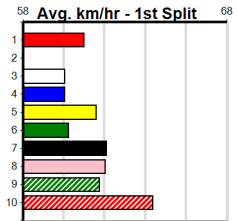

Bendigo

NATIONAL GREYHOUND ADOPTION MON

Distance: 425m, Race Type: Tier 3 - Maiden, Total Prizemoney: $1,530
1st: $1,000, 2nd: $320, 3rd: $160, 4th: $50

1
2:35PM
(VIC time)

HELLO COOPER (5) has been placed in three of five here and he has the speed to lead from go to whoa. BUSHMAN'S DAMPER (7) has raced well here to date and he will continue to get stronger. CHOPPER JUICE (3) can run a cheeky race

Watchdog Tips:

5

7

3

2

Bet:

Win 5