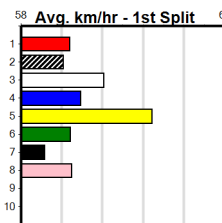

BENDIGO ADVERTISER

Distance: 500m, Race Type: Tier 3 - Maiden, Total Prizemoney: $1,740

1st: $1,150, 2nd: $360, 3rd: $180, 4th: $50

2

2:54PM

(VIC time)

INTERSTATE GIRL (5) has been luckless since her debut placing at The Meadows and she can make amends today. HORATIO BALE (6) can unwind a strong finish and he just needs some luck in running. WARRIOR SAL (3) can show improvement

Watchdog Tips: **5** **6** **3** **2** **Bet:** Trifecta 5/2,3,6/2,3,6 ($10 - 166.67%)