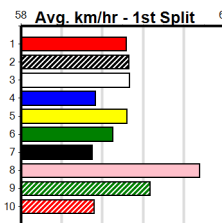

Bendigo

HANRAHAN PLUMBING

Distance: 425m, Race Type: Grade 5 T3, Total Prizemoney: $1,530
1st: $1,000, 2nd: $320, 3rd: $160, 4th: $50

5

3:57PM

(VIC time)

Tough race but there should be some bunching up front and that should allow PRINCESS GYPSY (4) to get a nice sit early before charging over the top late. INTER BUZZ ALONG (1) is better than his form reads and he will be in the top three throughout

Watchdog Tips:

4 **1** **3** **5**

Bet:

Win 4