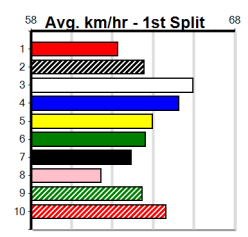

Bendigo
8
4:52PM
(VIC time)

MANNINGS GREYHOUND COMPLEX

Distance: 500m, Race Type: Grade 5 T3, Total Prizemoney: $1,740
1st: $1,150, 2nd: $360, 3rd: $180, 4th: $50

MYALL MANNERED (3) has returned to form in his past two and he has the speed to lead throughout. FORGIVE ME (4) has had three runs since a spell and she should be ready to fire. GEOFF'S STORIES (6) will be strong in the run home

Watchdog Tips: **3** **4** **6** **2** **Bet:** **Win 3**