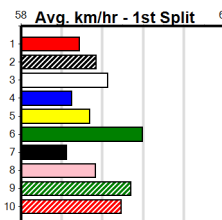

AVARD CIVIL (1-2 WINS)

Distance: 500m, Race Type: Tier 3 - Restricted Win, Total Prizemoney: $1,740
1st: $1,150, 2nd: $360, 3rd: $180, 4th: $50

7
4:31PM
(VIC time)

ZIPPING GWEN (6) will find this easier than her most recent racing and she has the speed to cross and lead throughout. CANYA DREAM (5) is better than her past few runs and she will settle on the pace. MIRA BALE (2) just needs luck early on.

Watchdog Tips: **6** **5** **2** **8** **Bet:** **Win 6**