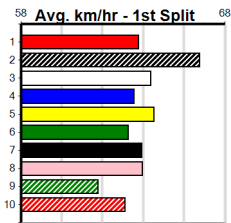

AG TYRES & WHEELS

Distance: 425m, Race Type: Grade 5 T3, Total Prizemoney: \$1,530
1st: \$1,000, 2nd: \$320, 3rd: \$160, 4th: \$50

9

5:17PM

(VIC time)

Even race but the powerful TOMIDA (5) will appreciate the drop in class and he will get a nice cart across from the four early. MRS. ESHAY (7) has a nice turn of foot and she will get some cover from the pink early on. MY BOY HARVEY (8) has claims