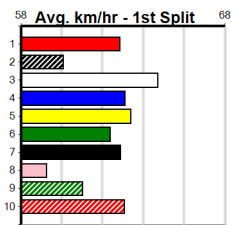

Bendigo

HIP POCKET BENDIGO (1-2 WINS)

Distance: 425m, Race Type: Tier 3 - Restricted Win, Total Prizemoney: \$1,530
1st: \$1,000, 2nd: \$320, 3rd: \$160, 4th: \$50

4

3:38PM

(VIC time)

YOLONDA (7) turned in an eye catching performance last time and she should settle closer to the speed this time. FASCINATE LACEY (8) has a good turn of foot and she will get plenty of room to balance up early. HOT SUMMER SKY (3) shows promise