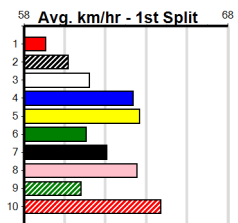

Bendigo

SPORTSBET NOBODY DOES IT EASIER

Distance: 425m, Race Type: Grade 5 T3, Total Prizemoney: $1,530
1st: $1,000, 2nd: $320, 3rd: $160, 4th: $50

12

6:24PM

(VIC time)

BIG BOY ANDRE (2) turned in a strong performance here last time and he just needs luck early on.
KRAKEN HOOK (8) owns a handy 24.19 PB here and he likes to stay wide. CRACKERJACK MAXY (5) just needs room to muster early.

Watchdog Tips:

2

8

5

4

Bet:

Win 2