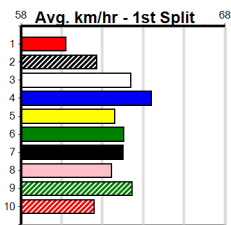

JARROD LARKIN CONCRETING

Distance: 500m, Race Type: Grade 5 T3, Total Prizemoney: $1,740
1st: $1,150, 2nd: $360, 3rd: $180, 4th: $50

6

4:13PM
(VIC time)

PUSH UP KING (8) will find this easier than his most recent racing and he has the speed to cross and lead throughout. DARTRIX BALE (6) is better than his form indicates and he can settle on the speed. ARKANSAS (7) is never too far away here

Watchdog Tips: **8** **6** **7** **2** **Bet:** **Win 8**