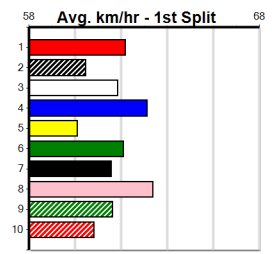

Bendigo
11
5:58PM
(VIC time)

MADE SOLUTIONS ELECTRICAL AND DATA

Distance: 425m, Race Type: Grade 5 T3, Total Prizemoney: $1,530
1st: $1,000, 2nd: $320, 3rd: $160, 4th: $50

LATIN RHYTHM (4) has always done her best racing here and she has the speed to lead throughout. BEAT THE FALCON (1) has good muster and he is drawn to be prominent from the outset. JUICE (7) is suitably drawn out wide.

Watchdog Tips: 4 1 7 5 **Bet:** Win 4

1

BEAT THE FALCON [5] **$4.60**
BD Dog Jul-21 Sire: BARCIA BALE Dam: PRISCILLA WANG
Owner(s): P Dower Trainer: Philip Dower (Long Gully)
Winning Distances: < 300m (0) 300 - 399m (0) 400 - 499m (4) 500 - 599m (0) 600 - 699m (0) > 700m (0)
Winning Weights: 34.7(2) 35.2(1) 35.5(1)

Run	Dist	Wgt	Sex	Age	Date	Time	Margin	1st/2nd (Time)	PIR	Checked	Comment	WR	Split 1	S/P	Grade
2nd (4)	35.6	425	BEN	R4	27-Dec-23	24.40	24.17	2.00L MCIVOR JACK (24.27)	M/122	.	SW .	.	6.57	$2.30	5
8th (3)	35.0	390	SHF	R11	04-Jan-24	23.03	22.10	9.50L ROMENA CHARM (22.38)	M/88	.	.	.	9.07	$7.40	T3-5
7th (3)	35.3	425	BEN	R6	10-Jan-24	24.77	24.10	8.50L IDAHO EVIE (24.20)	M/468	.	SW .	.	6.62	$9.20	T3-5
8th (5)	36.2	425	BEN	R11	24-Jan-24	25.30	24.14	17.00 CON CABANG (24.16)	M/788	.	.	.	6.86	$8.80	T3-5
7th (1)	35.9	425	BEN	R11	21-Feb-24	25.10	23.87	14.00 SWEET CHEVELLE (24.14)	M/367	.	.	.	6.76	$14.20	5
2nd (3)	35.8	425	BEN	R6	06-Mar-24	24.57	23.79	12.00 MORAINIE ZOE (23.79)	M/453	.	.	.	6.75	$24.50	5
6th (8)	36.6	425	BEN	R4	26-Mar-24	25.30	23.91	20.00 YANKEE GIRL (23.96)	M/466	.	.	.	6.75	$32.30	X45
6th (6)	35.7	425	BEN	R6	17-Apr-24	25.02	24.30	6.00L CAWBOURNE GROUP	M/667	.	.	.	6.88	$13.40	5

Last 3 wins NOT included above

1st (4)	34.7	425	BEN	R3	21-Jun-23	24.30	24.02	0.75L LEAVE ME IN (24.34)	Q/112	.	.	.	6.53	$2.70	T3-7
1st (5)	34.7	425	BEN	R9	28-Jun-23	24.60	23.86	0.50L OFF TO SEE (24.62)	M/112	.	SW .	.	6.64	$2.00	T3-6
1st (4)	35.5	425	BEN	R12	13-Dec-23	24.40	23.93	2.00L MY COMPASS (24.53)	M/111	.	.	.	6.72	$2.40	T3-5

Box History

Bx	1st	2nd	3rd	4th	5th	6th	7th	8th
1								1
2	1				1			1
3		1	1		1	1	1	1
4	2	1						1
5	1	1						2
6		1			1	1		
7					1			
8			1			1		1

Prize					$5740.00			
Best Starts					24.30(4)-21/6/23			
Trk/Dts					25-4-4-2			
APM					18-4-4-1			1764