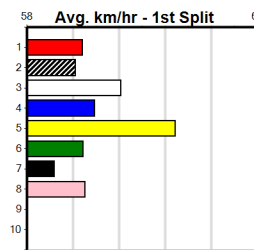

BENDIGO ADVERTISER

Distance: 500m, Race Type: Tier 3 - Maiden, Total Prizemoney: $1,740
1st: $1,150, 2nd: $360, 3rd: $180, 4th: $50

INTERSTATE GIRL (5) has been luckless since her debut placing at The Meadows and she can make amends today. HORATIO BALE (6) can unwind a strong finish and he just needs some luck in running. WARRIOR SAL (3) can show improvement

Watchdog Tips: 5 6 3 2 Bet: Trifecta 5/2,3,6/2,3,6 ($10 - 166.67%)

Main table containing race details for JILLIBY MISH, RUNNING BLIND (NSW), WARRIOR SAL, SNOW RENAISSANCE (NSW), and INTERSTATE GIRL (NSW). Each entry includes horse name, sex, date, sire, dam, trainer, winning distances, and a box history table.