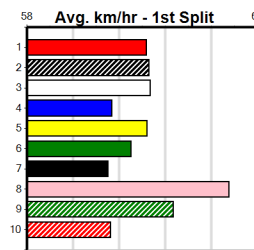

HANRAHAN PLUMBING

Distance: 425m, Race Type: Grade 5 T3, Total Prizemoney: $1,530
1st: $1,000, 2nd: $320, 3rd: $160, 4th: $50

Tough race but there should be some bunching up front and that should allow PRINCESS GYPSY (4) to get a nice sit early before charging over the top late. INTER BUZZ ALONG (1) is better than his form reads and he will be in the top three throughout

Watchdog Tips: 4 1 3 5 Bet: Win 4

INTER BUZZ ALONG [5] Better than form, drawn to get the breaks, danger $3.60
BK Dog Jun-20 Sire: ASTON DEE BEE Dam: INTER ELESHA
Owner(s): Interthor (SYN), J Thorpe, T Interligi
Trainer: Jennifer Thorpe (Arthurs Creek)

LEO GIBLET [5] Beaten in all three runs here, prefer others $10.00
BD Dog Nov-19 Sire: WORM BURNER Dam: DYNA GERDA
Owner(s): T Meyer
Trainer: Terry Meyer (Girgarre)

CLARA STELLA [5] Can come out running, threat if steps $4.20
BK Bitch Feb-21 Sire: ZAMBORA BROCKIE Dam: ZINNIA
Owner(s): C Knott
Trainer: Elise Knott (Carnegie)

PRINCESS GYPSY [5] Strong type, gets the gun run, hard to hold out $4.60
BK Bitch May-21 Sire: AUSSIE INFRARED Dam: DYNA GYPSY
Owner(s): S Bunchusri
Trainer: Suwit Bunchusri (Talbot)

ROGAN BALE (NSW)[5] Strong effort three runs back, may be value $9.00
BK Dog Nov-19 Sire: ZAMBORA BROCKIE Dam: LILA BALE
Owner(s): D Torr
Trainer: David Torr (Myers Flat)

1

2

3

4

5