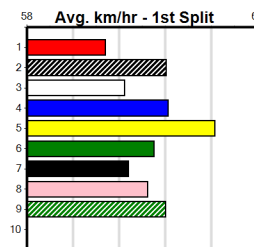

SPORTSBET GO THE BLUE DOG

Distance: 425m, Race Type: Tier 3 - Grade 6, Total Prizemoney: $1,530
1st: $1,000, 2nd: $320, 3rd: $160, 4th: $50

NANA'S TRIFLE (5) showed plenty of promise in his first prep and he should be primed to fire fresh. CLOISSONNE (4) has good early burn and she should lead for a long way, while HELLO LUNA (2) can be hard to follow but she has the talent.

Watchdog Tips: 5 4 2 8 Bet: Win 5

DANYO'S BOAR [6] Shown improvement in his past two, place claims $10.00
Owner(s): D Sheridan Apr-21 Sire: FERNANDO BALE Dam: DANYO'S SARAH
Trainer: Douglas Sheridan (Talbot)
Winning Distances: < 300m (0) 300 - 399m (1) 400 - 499m (1) 500 - 599m (0) 600 - 699m (0) > 700m (0)
Winning Weights: 30.8(1) 32.3(1)
2nd (1) 31.8 450 BAL R6 18-Dec-23 25.87 25.54 1.00L CARIBBEAN (25.81) M/111 . . . . 6.69 $6.30 T3-RW
2nd (7) 32.0 390 BAL R2 23-Dec-23 22.57 22.05 1.75L ASTON RECALL (22.45) M/42 . . . . SW 8.74 $17.30 6G
6th (3) 32.1 450 BAL R7 30-Dec-23 26.31 25.67 9.50L OUR ILLUSIONIST (25.67) M/687 . . . . 6.93 $28.10 X67
4th (5) 32.2 390 BAL R11 26-Feb-24 22.73 22.16 4.25L MAN OF FIRE (22.44) M/34 . . . . 8.61 $24.00 T3-6
6th (8) 32.6 425 BEN R9 06-Mar-24 24.76 23.79 8.50L UNCONTESTED (24.16) M/545 . . . . 6.77 $9.50 6G
7th (3) 32.1 425 BEN R9 13-Mar-24 25.29 24.00 14.00 EXPRESS PACK (24.34) M/888 . . . . 6.95 $10.30 T3-6
2nd (6) 32.2 425 BEN R10 10-Apr-24 24.59 24.18 3.25L STELLA ROSE (24.38) S/332 . . . . 6.73 $12.60 T3-6
2nd (4) 31.8 425 BEN R11 20-Apr-24 24.65 23.92 2.25L BUSHMAN'S ARCHIE (24.50) M/355 . . . . 6.72 $18.60 6G
Last 3 wins NOT included above
1st (5) 30.8 395 MBR R1 28-Apr-23 22.72 22.44 3.00L SPRING BRUMBY (22.94) 111 . . . . 111SAMP . . . . 5.18 $9.50 M
1st (7) 32.3 450 BAL R5 16-Oct-23 26.09 25.99 0.75L DAISY MAY (26.14) M/332 . . . . SW 6.91 $33.00 T3-RW

HELLO LUNA [6] Hit or miss early but has the motor, threat $3.40
Owner(s): H Savage Feb-22 Sire: WORM BURNER Dam: KICK NOW
Trainer: Kate Jackson (Kamarooka)
Winning Distances: < 300m (0) 300 - 399m (0) 400 - 499m (2) 500 - 599m (0) 600 - 699m (0) > 700m (0)
Winning Weights: 24.1(1) 24.3(1)
4th (7) 25.1 390 SHP R1 22-Feb-24 22.88 22.29 4.25L SPIRIT OF PANAMA (22.59) M/43 . . . . 8.80 $6.80 T3-M
5th (6) 24.7 425 BEN R1 28-Feb-24 25.08 24.18 4.50L HIGH COTTON (24.77) M/566 . . . . 6.80 $13.70 T3-M
7th (8) 24.6 450 SHP R2 05-Mar-24 26.37 25.29 8.00L HAD A MISCHIEF (25.84) M/577 . . . . 6.81 $21.10 RW
7th (2) 24.9 300 HVL R2 08-Mar-24 17.50 16.71 3.25L WARDAN JILUNGIN (17.28) S/5 . . . . 4.10 $10.00 T3-M
7th (2) 25.0 390 SHP R1 21-Mar-24 22.84 22.23 4.25L BRAVADO (22.54) Q/11 . . . . 8.54 $13.30 T3-M
1st (1) 24.3 425 BEN R1 28-Mar-24 24.21 24.02 3.25L PARNASSUS (24.43) M/111 . . . . SW 6.60 $13.40 T3-M
6th (3) 24.4 450 BAL R2 07-Apr-24 26.06 24.91 7.50L MAGNET MOVER (25.56) Q/346 . . . . 6.67 $26.50 X67
1st (6) 24.1 425 BEN R4 17-Apr-24 24.30 24.30 1.00L HILLBILLY LEXI (24.36) M/111 . . . . 6.60 $1.50 7
Last 3 wins NOT included above
Prize Best $3100.00
Starts 24.21(1)-28/3/24
Trk/Dts 17-2-1-3
APM 8-2-0-2 2670