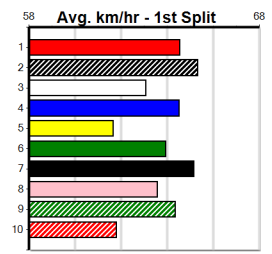

Bendigo
10
5:39PM
(VIC time)

PETER BROWN CUSTOM HOMES

Distance: 425m, Race Type: Grade 5 T3, Total Prizemoney: $1,530
1st: $1,000, 2nd: $320, 3rd: $160, 4th: $50

BUCK SHINES (8) owns a slick 23.95 PB here and he should light them up through the bend.
GEORGE'S BEST (7) has been racing well around The Meadows and he will be strong at the business end. HELLBOY (4) has been placed in all four runs here

Watchdog Tips: **8** **7** **4** **6** **Bet:** **Win 8**

1

PRESS START [5] **Needs to lead, flat patch mid race, tested** **$10.00**

BK Bitch Dec-21 Sire: BERNARDO Dam: BLACK OPIUM
Owner(s): SEE THE DREAM (SYN), S Buccilli, B Buccilli
Winning Distances: < 300m (0) 300 - 399m (4) 400 - 499m (1) 500 - 599m (0) 600 - 699m (0) > 700m (0)
Winning Weights: 25.6(2) 25.7(1) 26.3(1) 26.4(1)

Form	Box	Wgt	Dist	Track	Date	Time	BON	Margin	1st/2nd (Time)	PIR	Checked	Comment	WR	Split 1	S/P	Grade
3rd	(2)	26.0	300	HVL	R10	23-Feb-24	17.24	16.85	4.00L TWO WAY GLASS (16.97)	M/5	.	.	.	4.03	$15.00	T3-5
5th	(7)	26.5	390	SHP	R5	29-Feb-24	22.61	22.06	6.00L KRAKEN SHOUT (22.22)	Q/12	.	.	.	8.51	$6.50	5
5th	(5)	26.1	425	BEN	R11	08-Mar-24	24.39	23.69	7.00L SOVEREIGN STATE (23.92)	M/135	.	.	.	6.53	$30.40	5H
2nd	(2)	26.0	390	SHP	R5	14-Mar-24	22.34	22.13	1.75L YEAH SO WHAT (22.23)	M/22	.	.	.	8.64	$3.50	5
5th	(7)	25.6	390	BAL	R7	18-Mar-24	22.71	21.90	8.00L MINI STAR (22.18)	Q/34	.	.	.	8.64	$4.00	T3-5
3rd	(7)	25.8	390	SHP	R11	05-Apr-24	22.41	21.82	3.5L GOLDEN LADY (22.18)	M/33	.	.	.	8.57	$5.70	5
4th	(3)	25.8	390	BAL	R3	14-Apr-24	23.01	22.49	5.00L OUR GIRL ROXY (22.66)	Q/23	.	.	.	8.63	$10.10	5
3rd	(6)	25.8	390	SHP	R3	18-Apr-24	22.61	22.09	6.00L FOUND A SPOT (22.21)	M/44	.	.	.	8.85	$3.30	T3-5

Last 3 wins NOT included above

1st	(5)	25.6	390	SHP	R10	07-Dec-23	22.62	22.14	2.00L CHLOE'S CHINA (22.74)	M/21	.	.	.	8.67	$4.60	T3-6
1st	(4)	25.7	390	SHP	R10	18-Jan-24	22.46	22.46	4.00L FERNBANK FLYER (22.72)	Q/11	.	.	.	8.47	$5.80	T3-5
1st	(4)	25.6	390	SHP	R6	01-Feb-24	22.47	22.17	2.50L COLOUR ME (22.64)	M/21	.	SW	.	8.49	$7.10	T3-5

Trainer: Peter Frost (Heathcote)

Box History

Bx	1st	2nd	3rd	4th	5th	6th	7th	8th
1								
2		2	1	1				
3					1			1
4	2				1			
5	1				2			
6	1		1					1
7			1	1	2	1		
8	1	1						

Prize Best Starts Trk/Dts APM: $9220.00, 24.65(6)-25/10/23, 24-5-3-4, 3-1-0-0, 4542