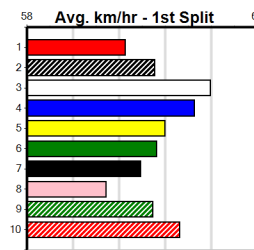

MANNINGS GREYHOUND COMPLEX

Distance: 500m, Race Type: Grade 5 T3, Total Prizemoney: $1,740
1st: $1,150, 2nd: $360, 3rd: $180, 4th: $50

MYALL MANNERED (3) has returned to form in his past two and he has the speed to lead throughout. FORGIVE ME (4) has had three runs since a spell and she should be ready to fire. GEOFF'S STORIES (6) will be strong in the run home

Watchdog Tips: 3 4 6 2 Bet: Win 3

SKULL [5] Well drawn but is suspect in the closing stages $4.60
WBD Dog Feb-20 Sire: FERNANDO BALE Dam: SARAH SWIFT
Owner(s): S Millard Trainer: Scott Millard (Kyneton)
Winning Distances: < 300m (0) 300 - 399m (7) 400 - 499m (3) 500 - 599m (0) 600 - 699m (0) > 700m (0)
Winning Weights: 28.9(2) 29.1(1) 29.4(1) 29.6(1) 29.8(1) 30.4(1) 31.8(1) 32.1(1) 32.3(1)
Box History table and Prize Best Starts table included.

DESTINI REBEL (NSW)[5] Hit or miss early, has good muster, respect $8.00
RBD Dog Mar-21 Sire: FERAL FRANKY Dam: DESTINI SOPRANO
Owner(s): San Antonio (SYN), E Rinaldi, J Rinaldi Trainer: Kylie Norton (Craigieburn)
Winning Distances: < 300m (0) 300 - 399m (3) 400 - 499m (3) 500 - 599m (0) 600 - 699m (0) > 700m (0)
Winning Weights: 32.1(1) 32.5(1) 32.7(1) 33.2(1) 33.6(1) 34.8(1)
Box History table and Prize Best Starts table included.

MYALL MANNERED [5] Returned to form in his past two, go close $3.60
RF Dog Feb-21 Sire: ORSON ALLEN Dam: SPOT ON CINTA
Owner(s): P Vogelzang Trainer: Phillip Vogelzang (Mansfield)
Winning Distances: < 300m (0) 300 - 399m (0) 400 - 499m (1) 500 - 599m (3) 600 - 699m (0) > 700m (0)
Winning Weights: 32.4(1) 32.8(1) 32.9(1) 33.1(1)
Box History table and Prize Best Starts table included.

FORGIVE ME [5] Had three runs since resuming, ready to fire $9.00
WBD Bitch Jan-20 Sire: FERNANDO BALE Dam: FLIGHTY EGYPTIAN
Owner(s): M Daley Trainer: Sandra Waycott (Springhurst)
Winning Distances: < 300m (0) 300 - 399m (0) 400 - 499m (1) 500 - 599m (7) 600 - 699m (0) > 700m (0)
Winning Weights: 26.5(1) 27.0(1) 27.2(1) 27.3(1) 27.4(1) 27.6(1) 27.7(1) 28.0(1)
Box History table and Prize Best Starts table included.

CAESARS PALACE [5] Solid record here but poorly drawn, next time $7.00
BE Dog Oct-20 Sire: WORM BURNER Dam: OUTSIDE EDGE
Owner(s): M Roberts Trainer: Mark Roberts (Terang)
Winning Distances: < 300m (0) 300 - 399m (0) 400 - 499m (0) 500 - 599m (3) 600 - 699m (0) > 700m (0)
Winning Weights: 29.1(1) 29.8(1) 30.7(1)
Box History table and Prize Best Starts table included.