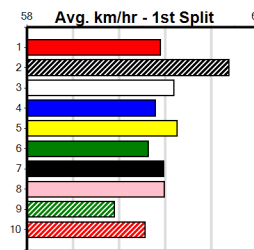

AG TYRES & WHEELS

Distance: 425m, Race Type: Grade 5 T3, Total Prizemoney: $1,530
1st: $1,000, 2nd: $320, 3rd: $160, 4th: $50

Even race but the powerful TOMIDA (5) will appreciate the drop in class and he will get a nice cart across from the four early. MRS. ESHAY (7) has a nice turn of foot and she will get some cover from the pink early on. MY BOY HARVEY (8) has claims

Watchdog Tips: **5** **7** **8** **4** **Bet:** **Box Trifecta 4,5,7,8 ($10 for 41.67%)**

1

BUSHMAN'S ARCHIE (WA)[5] Showing promise but this is harder, place **$3.60**

BK Dog Jun-22 Sire: HARD STYLE RICO Dam: BUSHMAN'S POPPY
Owner(s): Turner Turner (SYN), J Turner, S Turner, T Turner
Trainer: Daniel Pell (Toolleen)

Winning Distances: < 300m (0) 300 - 399m (1) 400 - 499m (2) 500 - 599m (0) 600 - 699m (0) > 700m (0)

Winning Weights: 31.4(1) 31.5(1) 31.8(1)

Rank	Dist	Wgt	Sex	Age	Date	Time	Margin	1st/2nd (Time)	PIR	Checked	Comment	WR	Split 1	S/P	Grade
3rd	(4)	31.3	450	SHF	R2	04-Mar-24	25.86	24.89	5.50L MICHIGAN GIRL (25.49)	M/233			6.69	$15.70	MH
5th	(3)	31.0	450	SHF	R1	11-Mar-24	25.87	25.24	6.00L MICHIGAN GIRL (25.45)	M/444			6.89	$12.00	MF
1st	(8)	31.4	390	SHF	R2	21-Mar-24	22.52	22.23	4.00L FLAGPOLE (22.79)	M/111			8.50	$1.20	T3-M
4th	(7)	31.7	425	BEN	R4	28-Mar-24	24.54	24.02	4.00L STELLA ROSE (24.28)	M/854			6.85	$3.00	T3-T
4th	(2)	31.6	390	SHF	R3	04-Apr-24	22.60	22.20	2.75L ORIENTAL AURORA (22.42)	M/55			8.81	$3.50	T3-T
1st	(1)	31.5	425	BEN	R4	14-Apr-24	24.28	24.03	2.00L NOLAN BALE (24.40)	M/111			6.64	$2.40	T3-T
1st	(8)	31.8	425	BEN	R11	20-Apr-24	24.50	23.92	2.25L DANYO'S BOAR (24.65)	M/433			6.72	$1.40	6G

Last 3 wins NOT included above

Box	1st	2nd	3rd	4th	5th	6th	7th	8th
1	1							
2								
3				1				
4					1			
5								
6								
7								
8	2							

Prize Best	$3385.00
Starts	24.28(1)-14/4/24
Trk/Dts	7-3-0-1
APM	3-2-0-0
	3133

2

FOXY FAUN [5] Front runner, too much pace in the middle **$12.00**

BD Bitch Aug-21 Sire: HARD STYLE RICO Dam: FAUN FLAME
Owner(s): CCL (SYN), C Jackson, C Taylor, L Taylor
Trainer: Cameron Taylor (Neilborough)

Winning Distances: < 300m (0) 300 - 399m (2) 400 - 499m (1) 500 - 599m (0) 600 - 699m (0) > 700m (0)

Winning Weights: 27.6(1) 27.8(1) 28.5(1)

Rank	Dist	Wgt	Sex	Age	Date	Time	Margin	1st/2nd (Time)	PIR	Checked	Comment	WR	Split 1	S/P	Grade
3=	(7)	28.5	450	WBL	R5	15-Jan-24	26.10	25.56	4.75L FAMILY TREE (25.77)	Q/233			6.62	$8.40	X67
1st	(4)	28.5	390	WBL	R9	22-Jan-24	22.45	22.34	1.25L INGA SALLY (22.52)	M/11			8.58	$2.60	6G
3rd	(7)	28.9	390	SHF	R12	25-Jan-24	22.90	22.27	7.50L HALEIGH VELLA (22.40)	M/34			8.68	$4.80	5
2nd	(3)	28.4	390	SHF	R10	19-Feb-24	22.56	22.13	0.25L REDLEG BULL ANT (22.55)	M/22			8.51	$10.10	5
8th	(8)	28.8	425	BEN	R7	28-Feb-24	25.31	24.18	17.00 HALEIGH VELLA (24.18)	M/256			6.66	$20.40	T3-5
4th	(6)	29.3	390	WBL	R5	08-Apr-24	22.81	22.23	7.50L SLINGSHOT BRUNO (22.30)	Q/22			8.80	$25.50	5
7th	(8)	29.2	410	HOR	R8	12-Apr-24	24.12	23.58	8.00L MISS GRAVITY (23.58)	M/25			10.49	$36.50	X45
2nd	(8)	29.1	390	SHF	R3	18-Apr-24	22.58	22.09	5.50L FOUND A SPOT (22.21)	M/22			8.47	$19.00	T3-5

Last 3 wins NOT included above

Box	1st	2nd	3rd	4th	5th	6th	7th	8th
1								
2								
3		1	2					
4	2	2						
5					2			
6								1
7	1		2					1
8		2	1	1	1			2

Prize Best	$6615.00
Starts	24.31(4)-9/8/23
Trk/Dts	33-3-5-5
APM	4-1-0-0
	2409