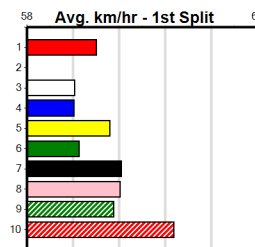

NATIONAL GREYHOUND ADOPTION MONTH

Distance: 425m, Race Type: Tier 3 - Maiden, Total Prizemoney: $1,530
1st: $1,000, 2nd: $320, 3rd: $160, 4th: $50

HELLO COOPER (5) has been placed in three of five here and he has the speed to lead from go to whoa. BUSHMAN'S DAMPER (7) has raced well here to date and he will continue to get stronger. CHOPPER JUICE (3) can run a cheeky race

Watchdog Tips: 5 7 3 2 **Bet:** Win 5

Form Box	Wgt	Dist	Track	Date	Time	BON	Margin	1st/2nd (Time)	PIR	Checked	Comment	W/R	Split 1	S/P	Grade	
1	SASSY RICO [M] $10.00															
	Resuming, may need a run or two, next time															
	BK Bitch Aug-21 Sire: HARD STYLE RICO Dam: SASSY RIOT Trainer: Daniel Harvey (Melton Sth)															
	Owner(s): D Harvey															
	Winning Distances: < 300m (0) 300 - 399m (0) 400 - 499m (0) 500 - 599m (0) 600 - 699m (0) > 700m (0)															
	Winning Weights:															
	5th (7) 27.9 450 BAL R2 18-Sep-23 26.15 25.36 8.50L SHARP THIEF (25.58) Q/133 SW 6.71 $12.00 T3-M															
	2nd (4) 28.3 450 BAL R1 25-Sep-23 26.17 25.46 8.00L QUEST FOR BUCKS (25.62) Q/222 6.68 $17.30 T3-M															
	7th (4) 28.9 450 BAL R2 09-Oct-23 26.41 25.60 9.00L TWENTY DEEP (25.79) M/766 6.95 $7.00 T3-M															
	7th (1) 29.3 450 BAL R2 16-Oct-23 27.14 25.99 16.00 REV ROSE (26.06) M/367 6.85 $16.50 T3-M															
2	SUDOKU SHIRLEY [M] $6.00															
	Solidly placed in her two runs, must keep safe															
	RBD Bitch Jul-22 Sire: FERNANDO BALE Dam: STALENBERG Trainer: Julie Green (Parwan)															
	Owner(s): J Green															
	Winning Distances: < 300m (0) 300 - 399m (0) 400 - 499m (0) 500 - 599m (0) 600 - 699m (0) > 700m (0)															
	Winning Weights:															
	2nd (5) 21.4 400 MTG R3 04-Apr-24 24.28 22.99 3.75L HOTFOOT SWIZZLE (24.01) 11.26 $14.00 M															
	3rd (1) 22.2 400 MTG R4 11-Apr-24 23.81 23.13 6.50L ASTON CONNOR (23.37) 11.04 $4.00 M															
	Last 3 wins NOT included above															
	Prize Best Starts Trk/Dts APM															
3	CHOPPER JUICE [M] $7.50															
	No luck to date, has some talent, threat															
	F Dog Feb-22 Sire: CATCH THE THIEF Dam: BELLA TASH Trainer: Donna Knight (Talbot)															
	Owner(s): G Mitchell															
	Winning Distances: < 300m (0) 300 - 399m (0) 400 - 499m (0) 500 - 599m (0) 600 - 699m (0) > 700m (0)															
	Winning Weights:															
	5th (2) 33.8 410 HOR R1 12-Mar-24 24.23 23.06 13.00 MISS ETIQUETTE (23.34) M/55 10.97 $17.30 M															
	2nd (8) 33.8 390 BAL R2 21-Mar-24 22.91 22.01 4.25L BART'S CHOICE (22.63) M/33 8.77 $3.60 M															
	7th (3) 33.8 390 BAL R1 29-Mar-24 23.26 22.25 8.00L REIKO DUSTY (22.71) S/77 8.96 $9.20 T3-M															
	7th (4) 33.6 410 HOR R1 29-Mar-24 24.39 23.23 12.00 IN THE MIX (23.57) M/66 11.05 $23.70 M															
4	GUNAI MAVERICK [M] $8.00															
	Steady since his placing here, place claims															
	BD Dog Mar-22 Sire: ALLEN DEED Dam: GUNAI LEXI Trainer: George Kantzidis (Woodstock)															
	Owner(s): The Unbeatable Four (SYN), L Jovanovski, J Martin, T Martin, T Jovanovski															
	Winning Distances: < 300m (0) 300 - 399m (0) 400 - 499m (0) 500 - 599m (0) 600 - 699m (0) > 700m (0)															
	Winning Weights:															
	2nd (1) 30.3 425 BEN R2 08-Mar-24 24.67 23.69 2.50L SOLID GROUND (24.50) M/422 6.86 $8.40 M															
	8th (4) 30.2 425 BEN R9 24-Mar-24 25.00 23.42 13.00 SUMMER KOBIE (24.13) M/356 6.82 $18.00 MH															
	7th (1) 30.2 390 SHP R1 05-Apr-24 23.25 21.82 17.00 URIAH BALE (22.08) M/88 9.04 $6.00 M															
	4th (6) 30.2 425 BEN R2 10-Apr-24 25.20 24.18 8.50L SNOW ROYALE (24.63) M/664 6.03 $6.40 T3-M															
5	HELLO COOPER [M] $3.20															
	Has the speed to cross and lead, take catching															
	BK Dog Mar-22 Sire: ASTON DEE BEE Dam: WHITE AMBUSH Trainer: Jane Hooke (Huntly)															
	Owner(s): J Hooke															
	Winning Distances: < 300m (0) 300 - 399m (0) 400 - 499m (0) 500 - 599m (0) 600 - 699m (0) > 700m (0)															
	Winning Weights:															
	6th (2) 32.8 425 BEN R1 28-Feb-24 25.09 24.18 4.50L HIGH COTTON (24.77) S/645 6.84 $10.40 T3-M