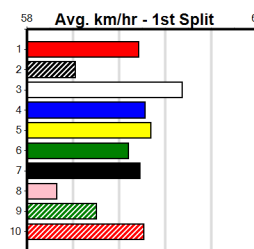

HIP POCKET BENDIGO (1-2 WINS)

Distance: 425m, Race Type: Tier 3 - Restricted Win, Total Prizemoney: $1,530
1st: $1,000, 2nd: $320, 3rd: $160, 4th: $50

YOLONDA (7) turned in an eye catching performance last time and she should settle closer to the speed this time. FASCINATE LACEY (8) has a good turn of foot and she will get plenty of room to balance up early. HOT SUMMER SKY (3) shows promise

Watchdog Tips: 7 8 3 5 **Bet:** Win 7

Form Box	Wgt	Dist	Track	Date	Time	BON	Margin	1st/2nd (Time)	PIR	Checked	Comment	WR	Split 1	S/P	Grade	
1	RAPIDFIRE JAYDA [7] $4.60															
	Talented but will push up the track, finds bother															
	BK Bitch Apr-22 Sire: FABREGAS Dam: WYNBURN LUCIFER															
	Owner(s): Just for us (SYN), B Hare, C Allen															
	Trainer: Brett Hare (Greendale)															
	Winning Distances: < 300m (0) 300 - 399m (1) 400 - 499m (0) 500 - 599m (0) 600 - 699m (0) > 700m (0)															
	Winning Weights: 31.7(1)															
	4th (8) 31.9 460 GEL R1 26-Jan-24 26.50 25.55 3.75L HADWIN BALE (26.24) M/445 . . . W 6.78 $14.10 M															
	1st (7) 31.7 390 SHP R1 01-Feb-24 22.17 22.17 7.00L ZIPPING LIZZO (22.65) M/11 . . . SW 8.38 $1.60 T3-M															
	5th (7) 31.6 425 BEN R11 08-Feb-24 24.49 23.61 5.00L ASTON PACE (24.15) M/465 . . . . 6.64 $3.00 X67															

Form Box	Wgt	Dist	Track	Date	Time	BON	Margin	1st/2nd (Time)	PIR	Checked	Comment	WR	Split 1	S/P	Grade	
2	CAPUANO [7] $10.00															
	Down on confidence, may get crowded, tested															
	WBD Dog Nov-21 Sire: FERNANDO BALE Dam: ROTHWELL GAL															
	Owner(s): S Bunchusri															
	Trainer: Suwit Bunchusri (Talbot)															
	Winning Distances: < 300m (0) 300 - 399m (1) 400 - 499m (0) 500 - 599m (0) 600 - 699m (0) > 700m (0)															
	Winning Weights: 29.3(1)															
	5th (2) 29.3 390 BAL R2 11-Mar-24 23.37 22.26 14.00 BISSUOMA (22.41) Q/35 . . . . 8.80 $102.70 T3-M															
	6th (5) 29.4 390 BAL R2 15-Mar-24 23.23 22.08 6.50L MUMMA MOO SHAKA (22.80) M/64 . . . . 8.88 $11.30 M															
	1st (7) 29.3 390 BAL R1 21-Mar-24 22.59 22.01 2.00L JEFF THE MAN (22.73) M/11 . . . . 8.60 $15.50 M															

Form Box	Wgt	Dist	Track	Date	Time	BON	Margin	1st/2nd (Time)	PIR	Checked	Comment	WR	Split 1	S/P	Grade	
3	HOT SUMMER SKY [7] $6.50															
	Better for the run here last time, can threaten															
	BD Bitch May-22 Sire: KOBLENZ Dam: SUMMER NIGHTS															
	Owner(s): THOR-PLUM (SYN), J Thorpe, J Thorpe, D Plumridge, T Sando, A Stock, R Stock															
	Trainer: Jodi Thorpe (Arthurs Creek)															
	Winning Distances: < 300m (0) 300 - 399m (1) 400 - 499m (0) 500 - 599m (0) 600 - 699m (0) > 700m (0)															
	Winning Weights: 28.7(1)															
	2nd (4) 28.3 300 HVL R1 25-Feb-24 16.99 16.27 1.00L IT'S A HOUDINI (16.92) Q/1 . . . . 3.88 $18.40 MH															
	4th (3) 28.5 300 HVL R2 03-Mar-24 16.91 16.66 2.50L FAST LOVE (16.74) M/1 . . . . 3.91 $26.40 MF															
	1st (4) 28.7 350 HVL R1 08-Mar-24 19.81 19.47 3.25L PROJECT MAYHEM (20.02) M/2 . . . . SW 6.73 $1.40 T3-M															

Form Box	Wgt	Dist	Track	Date	Time	BON	Margin	1st/2nd (Time)	PIR	Checked	Comment	WR	Split 1	S/P	Grade	
4	ALICE EXPRESS [7] $16.00															
	Poor strike rate, drawn to find bother, tested															
	BK Bitch Oct-21 Sire: ZIPPING GARTH Dam: LEVUSHKA															
	Owner(s): T De giorgi															
	Trainer: Julie Green (Parwan)															
	Winning Distances: < 300m (0) 300 - 399m (0) 400 - 499m (1) 500 - 599m (0) 600 - 699m (0) > 700m (0)															
	Winning Weights: 28.2(1)															
	4th (3) 28.9 400 MTG R12 04-Jan-24 23.75 23.03 11.00 CAPTAIN ROSIE (23.03) . . . . 11.19 $11.00 RWH															
	8th (5) 29.0 400 MTG R6 11-Jan-24 24.08 23.12 14.00 CAPTAIN ROSIE (23.12) . . . . 11.55 $18.00 RWF															
	3rd (2) 29.1 400 MTG R10 18-Jan-24 23.51 23.19 4.50L ASTON ZEPPELIN (23.19) . . . . 11.09 $2.50 RW