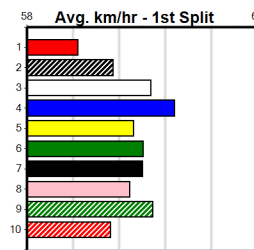

JARROD LARKIN CONCRETING

Distance: 500m, Race Type: Grade 5 T3, Total Prizemoney: $1,740
1st: $1,150, 2nd: $360, 3rd: $180, 4th: $50

PUSH UP KING (8) will find this easier than his most recent racing and he has the speed to cross and lead throughout. DARTRIX BALE (6) is better than his form indicates and he can settle on the speed. ARKANSAS (7) is never too far away here

Watchdog Tips: 8 6 7 2 Bet: Win 8

CAWBOURNE GIA (NSW)[5] Not the worst, can hold a forward spot, place $6.50
WBK Bitch Dec-20 Sire: LUCKY CHAP Dam: CAWBOURNE ZULU
Owner(s): R Colquhoun
Winning Distances: < 300m (0) 300 - 399m (0) 400 - 499m (2) 500 - 599m (2) 600 - 699m (0) > 700m (0)
Trainer: Julie Green (Parwan)

ZIPPING BOWIE (NSW)[5] Never headed two runs back, must respect $9.00
BK Dog Aug-21 Sire: ZIPPING GARTH Dam: ZIPPING PARIS
Owner(s): T Kennedy - harris
Winning Distances: < 300m (0) 300 - 399m (4) 400 - 499m (1) 500 - 599m (1) 600 - 699m (0) > 700m (0)
Trainer: Tammy Kennedy - harris (Devon)

MARIONVALE PIES [5] Placed in only four of eight here, place best $8.00
WBK Dog Dec-20 Sire: ALLEN DEED Dam: USARA ALLEN
Owner(s): N Mason
Winning Distances: < 300m (0) 300 - 399m (2) 400 - 499m (2) 500 - 599m (0) 600 - 699m (0) > 700m (0)
Trainer: Neil Mason (Euroa)

MCIVOR RUSTY [5] Down on confidence, may get buried back, no $8.00
F Dog Oct-19 Sire: FERNANDO BALE Dam: MCIVOR VERNA
Owner(s): B Priest
Winning Distances: < 300m (0) 300 - 399m (0) 400 - 499m (3) 500 - 599m (8) 600 - 699m (0) > 700m (0)
Trainer: Barry Priest (Junortoun)

MR. HA HA [5] Tough draw, likely to find bother, next time $12.00
BKW Dog Jan-21 Sire: BARCIA BALE Dam: NEO CLEO
Owner(s): P Bull
Winning Distances: < 300m (0) 300 - 399m (0) 400 - 499m (3) 500 - 599m (1) 600 - 699m (0) > 700m (0)
Trainer: Alan Bayliss (Daisy Hill)