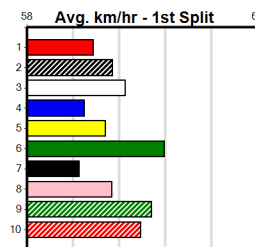

AVARD CIVIL (1-2 WINS)

Distance: 500m, Race Type: Tier 3 - Restricted Win, Total Prizemoney: $1,740
1st: $1,150, 2nd: $360, 3rd: $180, 4th: $50

ZIPPING GWEN (6) will find this easier than her most recent racing and she has the speed to cross and lead throughout. CANYA DREAM (5) is better than her past few runs and she will settle on the pace. MIRA BALE (2) just needs luck early on.

Watchdog Tips: 6 5 2 8 Bet: Win 6

Table with columns: Form Box, Wgt, Dist, Track, Date, Time, BON, Margin, 1st/2nd (Time), PIR, Checked, Comment, W/R, Split 1, S/P, Grade

ARCHIE MCIVOR [6] Far from disgraced last time, can run a drum $6.00
Owner(s): B Priest
Winning Distances: < 300m (0) 300 - 399m (0) 400 - 499m (2) 500 - 599m (0) 600 - 699m (0) > 700m (0)
Trainer: Barry Priest (Junortoun)

MIRA BALE (NSW)[7] Still learning but has the talent, major player $9.00
Owner(s): B Wheeler
Winning Distances: < 300m (0) 300 - 399m (0) 400 - 499m (0) 500 - 599m (1) 600 - 699m (0) > 700m (0)
Trainer: Luke Harris (Devon Meadows)

DESTINI BELLANCA [6] Handy effort last run but will get back early $7.50
Owner(s): RIVERWALK (SYN), A Palmer, J Rinaldi, E Rinaldi
Winning Distances: < 300m (0) 300 - 399m (0) 400 - 499m (2) 500 - 599m (0) 600 - 699m (0) > 700m (0)
Trainer: Kylie Norton (Craigieburn)

SCALA BLACK [7] Improving type but this is harder, next time $10.00
Owner(s): L Scala
Winning Distances: < 300m (0) 300 - 399m (0) 400 - 499m (0) 500 - 599m (1) 600 - 699m (0) > 700m (0)
Trainer: Laurence Scala (Eynesbury)

CANYA DREAM (NSW)[6] No luck of late, has the pace to cross, danger $4.00
Owner(s): K Heinrich
Winning Distances: < 300m (0) 300 - 399m (0) 400 - 499m (2) 500 - 599m (0) 600 - 699m (0) > 700m (0)
Trainer: Jye Formosa (Heathcote)

1

2

3

4

5