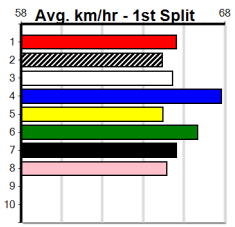

PAUA OF BUDDY AT STUD

Distance: 450m, Race Type: Grade 5, Total Prizemoney: $2,925
1st: $1,950, 2nd: $600, 3rd: $300, 4th: $75

6

8:38PM

(VIC time)

SON OF CINDY (8) is very hard to follow but he is a gifted chaser and he will get plenty of room to move early on. DAINTREE DAZZLER (5) drops the hammer soon after box rise and he was simply brilliant last time. GUNAI PRINCESS (1) has claims

Watchdog Tips: **8** **5** **1** **6** **Bet:** **Box Trifecta 1,5,6,8 ($10 for 41.67%)**