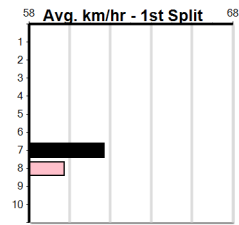

Ballarat

SPORTSBET HT2

58 Avg. km/hr - 1st Split 68

2

7:18PM

(VIC time)

Distance: 390m, Race Type: Maiden Heat, Total Prizemoney: \$2,535
1st: \$1,680, 2nd: \$520, 3rd: \$260, 4th: \$75

ZOOM BOOM (4) is a well bred type and his dam has produced the classy Big Time Super. RIVIA AKIRA (8) ran into a good one on debut and she will find this a little easier. XANTHAN BALE (7) will be better for the run on debut.