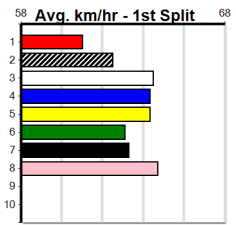

A1 SIGNAGE

Distance: 450m, Race Type: Mixed 6/7, Total Prizemoney: $2,925
1st: $1,950, 2nd: $600, 3rd: $300, 4th: $75

XISAN BALE (5) is armed with blistering early speed and he will turn for home with a nice break.
PARIS BALE (2) continues to improve with each run and she can pressure the yellow throughout.
LEONI BALE (3) just needs a little room early on

Watchdog Tips:

5

2

3

7

Bet:

Win 5