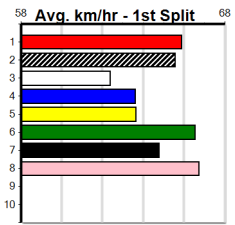

TOWN & COUNTRY LINE MARKING

Distance: 450m, Race Type: Grade 5, Total Prizemoney: $2,925
1st: $1,950, 2nd: $600, 3rd: $300, 4th: $75

7

9:00PM

(VIC time)

BAY TUDOR (2) is better than his past two runs and he can assume control soon after box rise. TINKER CONALL (4) owns a slick 25.25 PB here and he just needs a little room early on. DASH OF SALLY (1) is drawn to be on the pace from the outset

Watchdog Tips:

2

4

1

8

Bet:

Win 2

Main table containing race details for 10 races. Each race entry includes race number, name, trainer, date, track, time, BON, Margin, 1st/2nd (Time), PIR, Checked, Comment, W/R, Split 1, S/P, Grade, and a 'Winning Boxes' table with prize, best, starts, Trk/Dst, and APM values.