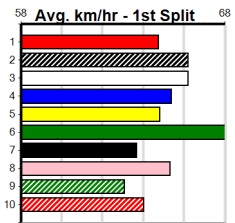

SOUTHERN SHEETMETAL

Distance: 390m, Race Type: Grade 5, Total Prizemoney: \$2,925
1st: \$1,950, 2nd: \$600, 3rd: \$300, 4th: \$75

11

10:27PM

(VIC time)

GAS LANTERN (8) is a promising speedster and she can light them up soon after box rise. FRONT COVER (6) has a good record here and she will be in the top two for most of the journey. GOGO SKYE (4) is capable of causing an upset