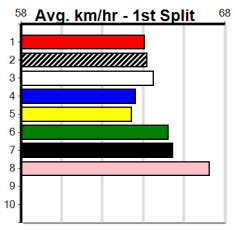

Watchdog Tips: 5 4 6 1 Bet: Box Trifecta 1,4,5,6 (\$10 for 41.67%)

Main race results table with columns: Form, Box, Weight, Dist, Track, Date, Time, BON, Margin, 1st/2nd (Time), PIR, Checked, Comment, W/R, Split 1, S/P, Grade. Contains details for races 1 through 10, including runner names, trainers, and prize money.