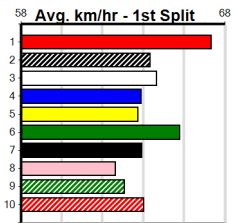

ELEANOR RIGBY (3) can come out running and she is very hard to get past when on the arm.
TINKER DOT (6) was never headed two runs back and she will be on the pace from the outset.
NORSE QUEEN (2) can run a cheeky race

Watchdog Tips:

3

6

2

5

Bet:

Win 3

Table with columns: Form, Box, Weight, Dist, Track, Date, Time, BON, Margin, 1st/2nd (Time), PIR, Checked, Comment, W/R, Split 1, S/P, Grade. Rows include race details for CRUELLA [5], NORSE QUEEN [5], ELEANOR RIGBY (NSW)[5], VINNY DEWALT (NSW)[5], CAR WASH CHAOS [5], TINKER DOT [5], ZAP [5], WHERE'S WALTER [5], BROOKE'S GIRL (TAS)[5] Res., and CHAIN DRIVE [5] Res.