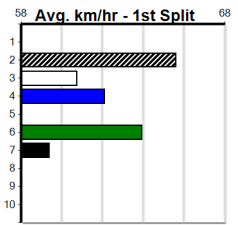

SPORTSBET HT1

Distance: 390m, Race Type: Maiden Heat, Total Prizemoney: $2,535
1st: $1,680, 2nd: $520, 3rd: $260, 4th: $75

1

6:58PM
(VIC time)

LEONARDO ZEAL (2) should have no trouble finding the early lead and there isn't a lot of depth in this event OAKOVER ROAD (3) was well supported in his debut placing and he will be better for the run. KID GEORGE (6) will be strong in the run home

Watchdog Tips:

2

3

6

7

Bet:

Win 2