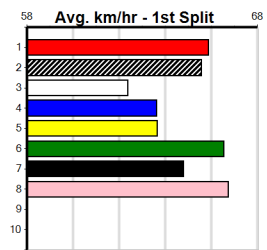

TOWN & COUNTRY LINE MARKING

Distance: 450m, Race Type: Grade 5, Total Prizemoney: $2,925
1st: $1,950, 2nd: $600, 3rd: $300, 4th: $75

BAY TUDOR (2) is better than his past two runs and he can assume control soon after box rise.
TINKER CONALL (4) owns a slick 25.25 PB here and he just needs a little room early on. DASH OF SALLY (1) is drawn to be on the pace from the outset

Watchdog Tips: **2** **4** **1** **8** **Bet:** **Win 2**

Form Box	Wgt	Dist	Track	Date	Time	BON	Margin	1st/2nd (Time)	PIR	Checked	Comment	WR	Split 1	S/P	Grade

DASH OF SALLY [5] **Drawn to be on the pace throughout, threat** **$6.50**

BK Bitch Apr-21 Sire: BERNARDO Dam: BETHANY ROSE
Owner(s): Friday Lunch (SYN), J Flood, B Howard, A Sherriff, D Thomas
Trainer: Melissa Fullerton (Red Cliffs)

Winning Distances: < 300m (0) 300 - 399m (1) 400 - 499m (3) 500 - 599m (0) 600 - 699m (0) > 700m (0)

Winning Weights: 28.0(1) 28.6(1) 28.7(1) 29.0(1)

3rd (1)	28.7	410	HOR	R12	20-Feb-24	23.59	23.21	2.25L YANIC BALE (23.44)	Q/44	.	.	.	10.62	$3.20 5
5th (2)	29.2	450	BAL	R10	06-Mar-24	25.76	24.91	5.50L JAMIE BALE (25.41)	M/255	.	.	.	6.71	$47.70 5
2nd (4)	28.8	425	BEN	R2	16-Mar-24	24.13	23.61	6.00L GOLD SCOTCH (23.71)	M/332	.	SW	.	6.56	$28.30 RW
2nd (1)	28.8	410	HOR	R6	22-Mar-24	23.52	23.01	1.5L WILLIAM COIN (23.41)	M/44	.	.	.	10.61	$5.00 5
8th (7)	28.6	485	HOR	R5	27-Mar-24	27.98	26.95	13.00 LIGHTNING JEDDA (27.09)	M/668	.	V7	.	6.76	$38.00 RWH
6th (6)	29.1	410	HOR	R6	05-Apr-24	23.87	23.32	7.50L JUNKYARD PRINCE (23.35)	M/87	.	.	.	10.77	$10.40 5
1st (1)	29.0	410	HOR	R5	09-Apr-24	23.50	23.26	1.25L RUBY'S DESIRE (23.59)	Q/22	.	.	.	10.30	$6.50 5
3rd (4)	29.0	410	HOR	R7	19-Apr-24	23.61	23.40	3.00L FITZROY BALE (23.41)	Q/22	.	.	.	10.29	$38.80 FFA

Last 3 wins NOT included above

1st (5)	28.0	390	WBL	R1	19-Jan-23	22.70	22.08	1.5L SAINT REMY (22.80)	M/11	.	.	.	8.75	$8.20 M
1st (1)	28.6	410	HOR	R2	30-May-23	23.48	22.88	1.75L WHIRLWIND (23.60)	M/11	.	.	.	10.36	$5.70 7
1st (1)	28.7	450	BAL	R2	26-Jul-23	25.70	24.98	0.75L CANYA VANQUISH (25.74)	Q/222	.	W	.	6.65	$12.50 X67

Box History

Bx	1st	2nd	3rd	4th	5th	6th	7th	8th
1	3	1	2	1	1	1	1	1
2			1	2	2	1	1	1
3		3			1			
4		2	3	1	1	1	4	
5	1	1	2	1	1	1	1	1
6		3	1	1		1		
7							1	1
8		1	1					1

Prize Best Starts Trk/Dts APM: $17895.00, 25.70(1)-26/7/23, 50-4-11-10, 4-1-1-0, 6007