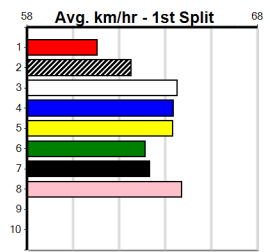

A1 SIGNAGE

Distance: 450m, Race Type: Mixed 6/7, Total Prizemoney: $2,925
1st: $1,950, 2nd: $600, 3rd: $300, 4th: $75

XISAN BALE (5) is armed with blistering early speed and he will turn for home with a nice break.
PARIS BALE (2) continues to improve with each run and she can pressure the yellow throughout.
LEONI BALE (3) just needs a little room early on

Watchdog Tips: **5** **2** **3** **7** **Bet:** **Win 5**

1

WILLOW BALE (NSW)[6] **Capable but may get buried back early on** **$12.00**
BE Bitch Feb-22 Sire: DROOPYS SYDNEY Dam: WINNIE ALLEN
Owner(s): B Wheeler Trainer: Thomas Dailly (Anakie)
Winning Distances: < 300m (0) 300 - 399m (0) 400 - 499m (1) 500 - 599m (1) 600 - 699m (0) > 700m (0)
Winning Weights: 27.1(1) 27.7(1)

Box	1st	2nd	3rd	4th	5th	6th	7th	8th
1	2							
2								
3								
4								
5								
6								
7								
8								

Prize Best Starts Trk/Dts APM: $7655.00 FSH 8-2-0-0 0-0-0-0 4593

2

PARIS BALE (NSW)[6] **Continues to impress, early speed, danger** **$6.50**
BK Bitch May-22 Sire: CHRISTO BALE Dam: HAE ALLEN
Owner(s): B Wheeler Trainer: Rebecca Gibbons (Avalon)
Winning Distances: < 300m (0) 300 - 399m (2) 400 - 499m (0) 500 - 599m (0) 600 - 699m (0) > 700m (0)
Winning Weights: 28.8(2)

Box	1st	2nd	3rd	4th	5th	6th	7th	8th
1	1							
2								
3								
4								
5								
6								
7								
8	1							

Prize Best Starts Trk/Dts APM: $2840.00 FSTD 4-2-0-1 0-0-0-0 2840

3

LEONI BALE (NSW)[6] **Good record here, terrific muster, major player** **$3.60**
BKBD Bitch Mar-22 Sire: FERNANDO BALE Dam: HOUSTON BALE
Owner(s): B Wheeler Trainer: Thomas Dailly (Anakie)
Winning Distances: < 300m (0) 300 - 399m (0) 400 - 499m (2) 500 - 599m (0) 600 - 699m (0) > 700m (0)
Winning Weights: 25.9(1) 26.1(1)

Box	1st	2nd	3rd	4th	5th	6th	7th	8th
1								
2								
3								
4								
5								
6								
7								
8								

Prize Best Starts Trk/Dts APM: $7465.00 NBT 14-2-4-4 5-0-3-1 6006

4

RIE BALE (NSW)[6] **Shows promise but pace either side is a worry** **$10.00**
RF Bitch Mar-22 Sire: KONOMI Dam: WENDALIN BALE
Owner(s): B Wheeler Trainer: Thomas Dailly (Anakie)
Winning Distances: < 300m (0) 300 - 399m (0) 400 - 499m (2) 500 - 599m (0) 600 - 699m (0) > 700m (0)
Winning Weights: 26.5(2)

Box	1st	2nd	3rd	4th	5th	6th	7th	8th
1								
2								
3								
4								
5								
6								
7								
8								

Prize Best Starts Trk/Dts APM: $4905.00 25.54(7)-27/3/24 13-2-1-2 5-1-0-1 3918

5

XISAN BALE (NSW)[7] **Resuming, explosive early speed, take catching** **$3.40**
BK Dog Feb-22 Sire: DROOPYS SYDNEY Dam: WINNIE ALLEN
Owner(s): B Wheeler Trainer: Thomas Dailly (Anakie)
Winning Distances: < 300m (0) 300 - 399m (0) 400 - 499m (1) 500 - 599m (0) 600 - 699m (0) > 700m (0)
Winning Weights: 30.8(1)

Box	1st	2nd	3rd	4th	5th	6th	7th	8th
1	1							
2								
3								
4								
5								
6								
7								
8								

Prize Best Starts Trk/Dts APM: $2355.00 FSH 4-1-1-0 0-0-0-0 1413