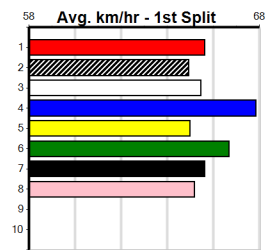

PAUA OF BUDDY AT STUD

Distance: 450m, Race Type: Grade 5, Total Prizemoney: $2,925
1st: $1,950, 2nd: $600, 3rd: $300, 4th: $75

SON OF CINDY (8) is very hard to follow but he is a gifted chaser and he will get plenty of room to move early on. DAINTREE DAZZLER (5) drops the hammer soon after box rise and he was simply brilliant last time. GUNAI PRINCESS (1) has claims

Watchdog Tips: **8** **5** **1** **6** **Bet:** **Box Trifecta 1,5,6,8 ($10 for 41.67%)**

Form	Box	Wgt	Dist	Track	Date	Time	BON	Margin	1st/2nd (Time)	PIR	Checked	Comment	WR	Split 1	S/P	Grade

1

GUNAI PRINCESS [5]

Class act and burns early, last 50m is the worry

BK Bitch Oct-21 **Sire: ASTON DEE BEE** **Dam: GUNAI GOSSIP**

Owner(s): J Martin **Trainer: Natalie Pace (Kurunjang)**

Winning Distances: < 300m (0) 300 - 399m (5) 400 - 499m (3) 500 - 599m (0) 600 - 699m (0) > 700m (0)

Winning Weights: 27.8(1) 28.2(1) 28.3(1) 28.4(1) 28.6(1) 28.7(1) 28.8(1) 29.0(1)

6th (4)	28.7	390	BAL	R10	07-Dec-23	22.69	21.74	9.50L	TOP PAYER (22.05)	M/66	.	.	.	8.59	$2.60	5H
7th (4)	29.1	460	GEL	R7	29-Jan-24	26.30	25.52	11.00L	TANGELA BALE (25.56)	M/555	.	.	.	6.63	$4.40	5
2nd (2)	28.7	300	HVL	R8	11-Feb-24	16.35	16.26	1.25L	MAYBE YESTERDAY (16.26)	M/1	.	.	.	3.86	$6.30	FFA
2nd (5)	28.9	300	HVL	R11	18-Feb-24	16.56	16.50	1.00L	BRUTE BANNER (16.50)	M/2	.	.	.	3.92	$2.30	X45
1st (2)	28.8	300	HVL	R11	25-Feb-24	16.27	16.27	4.00L	ALL TALENT (16.53)	M/1	.	.	.	3.81	$1.70	X45
1st (1)	29.0	300	HVL	R8	13-Mar-24	16.56	16.41	0.25L	MYOLA NICK (16.57)	M/2	.	SW	.	3.90	$1.50	S
2nd (3)	28.7	300	HVL	R6	17-Mar-24	16.42	16.24	1.25L	DR. ASHER (16.34)	M/3	.	.	.	3.88	$3.40	S
5th (3)	28.6	390	BAL	R11	03-Apr-24	22.94	21.97	14.00L	BUMPY GOLD (21.97)	M/66	.	.	.	8.63	$2.00	5

Last 3 wins NOT included above

1st (6)	28.7	350	HVL	R7	17-Sep-23	19.07	19.07	3.25L	DAYTONA (19.28)	M/1	.	SW	.	6.38	$13.70	RWF
1st (8)	28.3	400	GEL	R6	06-Oct-23	22.57	22.57	1.25L	WRONG BIAS (22.65)	S/21	.	.	.	8.31	$1.40	X45
1st (2)	28.6	300	HVL	R11	05-Nov-23	16.41	16.41	2.25L	LET THEM TALK (16.57)	M/1	.	.	.	3.78	$1.30	5

Box History

Bx	1st	2nd	3rd	4th	5th	6th	7th	8th
1	1	1						1
2	4	1						
3	2				1			
4	1					1	1	
5	1	1						
6	1					1		1
7						1		
8	1	1						

Prize Best Starts Trk/Dts APM

$29040.00
FSTD
21-8-6-0
0-0-0-0
10640

2

CHASING HEARTS (SA)[5]

Showing promise but this is harder, next time

F Dog May-22 **Sire: ZAMBORA BROCKIE** **Dam: NANGAR MIA**

Owner(s): N Lalli **Trainer: Graham Glass (Kyabram)**

Winning Distances: < 300m (0) 300 - 399m (2) 400 - 499m (2) 500 - 599m (0) 600 - 699m (0) > 700m (0)

Winning Weights: 35.0(1) 35.2(1) 35.5(1) 35.6(1)

2nd (2)	35.1	425	BEN	R3	19-Jan-24	24.20	23.91	0.25L	KRAKEN HOOK (24.19)	M/111	.	V21	.	6.46	$6.20	X67
F (3)	35.0	390	SHP	R4	04-Mar-24	0.00	22.09	.	MAKE IT THUNDER (22.44)	.	.	V7	.	.	$6.30	X67
1st (8)	35.0	390	BAL	R2	20-Mar-24	22.10	21.94	1.25L	SHE'S RELOADED (22.19)	M/11	.	SW	.	8.25	$3.20	X67
1st (2)	35.6	410	HOR	R9	27-Mar-24	23.18	22.70	4.25L	GREEN FLASH (23.46)	M/11	.	.	.	10.10	$1.80	6G
2nd (5)	35.0	390	BAL	R10	03-Apr-24	22.18	21.97	0.75L	UNCLE ROSCO (22.14)	M/32	.	.	.	8.52	$5.60	5
3rd (4)	35.3	390	SHP	R9	08-Apr-24	22.81	21.71	12.00L	TROPIC MAN (22.03)	M/54	.	SW	.	8.77	$2.00	RWH
1st (2)	35.2	425	BEN	R5	12-Apr-24	24.00	23.73	1.25L	DESCRIPTION (24.09)	M/111	.	.	.	6.56	$3.90	5
2nd (7)	35.1	425	BEN	R4	19-Apr-24	24.04	23.70	0.75L	TAT LIBBY (24.00)	M/222	.	SW	.	6.52	$2.30	RWH

Last 3 wins NOT included above

1st (3)	35.5	390	SHP	R10	18-Dec-23	22.18	21.53	0.25L	DARRA RUBY (22.19)	M/11	.	.	.	8.39	$3.50	M

Box History

Bx	1st	2nd	3rd	4th	5th	6th	7th	8th
1								
2	2	1						
3	1							
4			1					
5		1		1				
6								
7		1						
8	1							

Prize Best Starts Trk/Dts APM

$9780.00
FSTD
10-4-3-1
0-0-0-0
8082