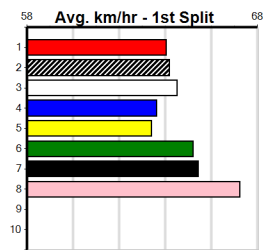

NATIONAL GREYHOUND ADOPTION MONTH

Distance: 450m, Race Type: Grade 5, Total Prizemoney: $2,925
1st: $1,950, 2nd: $600, 3rd: $300, 4th: $75

BETSIE BALE (5) has been racing well in stronger company of late and she should get a nice cart across early. BUN TORNADO (4) can come out running and she should be able to find the rail early. KENSINGTON FLYER (6) may be the value runner

Watchdog Tips: **5** **4** **6** **1** **Bet:** **Box Trifecta 1,4,5,6 ($10 for 41.67%)**

1

MISS VERDANSKY (WA)[5] **Led for a long way at Horsham, must keep safe** **$6.50**

BK Bitch Sep-21 Sire: TOMMY SHELBY Dam: MISS VONSHAE
Trainer: Andrea Gurry (Nhill) ENG HOR 2024-04-23

Owner(s): A Gurry
Winning Distances: < 300m (0) 300 - 399m (3) 400 - 499m (1) 500 - 599m (0) 600 - 699m (0) > 700m (0)

Winning Weights: 28.4(1) 28.6(1) 28.7(1) 28.9(1)

Rank	Greyhound	Wgt	Dist	Track	Date	Time	BON	Margin	1st/2nd (Time)	PIR	Checked	Comment	WR	Split 1	S/P	Grade
3rd	(5)	28.5	410	HOR	R3	01-Mar-24	23.55	23.03	7.50L WRONG BIAS (23.03)	M/44	.	.	.	10.82	$36.30	5H
6th	(4)	28.5	410	HOR	R6	08-Mar-24	23.81	22.92	11.00L WRONG BIAS (23.07)	M/76	.	.	.	11.06	$52.50	5F
5th	(8)	28.9	410	HOR	R7	12-Mar-24	23.79	23.06	9.00L HUNTER RIOT (23.18)	M/44	.	.	.	10.52	$22.40	5H
7th	(2)	28.9	410	HOR	R12	19-Mar-24	24.17	23.01	8.00L NICE ONE TOM (23.63)	Q/87	.	.	.	11.11	$6.10	5
1st	(4)	28.9	410	HOR	R7	22-Mar-24	23.56	23.01	0.25L YELICH (23.57)	M/65	.	.	.	10.76	$3.20	5
5th	(8)	28.7	485	HOR	R4	27-Mar-24	27.59	26.95	4.00L NORTH CAROLINA (27.31)	M/544	.	.	.	6.81	$17.20	RWH
4th	(2)	28.4	485	HOR	R10	05-Apr-24	27.72	27.24	7.00L SYDNEY SHOW (27.24)	Q/133	.	.	.	6.55	$7.50	5
2nd	(6)	28.5	485	HOR	R5	19-Apr-24	27.89	27.52	2.50L BARRY BALE (27.71)	Q/111	.	.	.	6.61	$7.80	RW

Last 3 wins NOT included above

Rank	Greyhound	Wgt	Dist	Track	Date	Time	BON	Margin	1st/2nd (Time)	PIR	Checked	Comment	WR	Split 1	S/P	Grade
1st	(1)	28.4	390	WBL	R2	31-Jul-23	22.44	22.23	5.50L MATHOURA MARVEL (22.83)	Q/11	.	SW	.	8.86	$1.90	M
1st	(7)	28.6	390	WBL	R3	22-Aug-23	22.43	22.26	3.5L NEENA BALE (22.67)	Q/11	.	SW	.	8.74	$3.20	7
1st	(6)	28.7	390	WBL	R9	02-Oct-23	21.96	21.96	5.50L HARRY HOTCAKES (22.32)	M/11	.	SW	.	8.58	$4.60	6G

Box History

Box	1st	2nd	3rd	4th	5th	6th	7th	8th
1	1				1			
2				1				1
3			1					
4	1					1		
5			1					
6	1	1	1					1 1
7	1	1	1			1		
8		1	1		2			

Prize Best Starts Trk/Dts APM: $7915.00 FSTD 23-4-3-5 0-0-0-0 3725