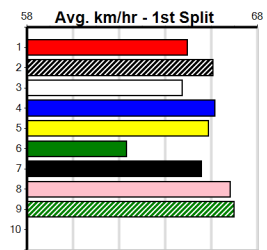

SWEET NETTY'S CATERING

Distance: 545m, Race Type: Grade 5, Total Prizemoney: $3,340
1st: $2,230, 2nd: $690, 3rd: $345, 4th: $75

KISAUNI (1) has been racing well in strong company of late and he is drawn to make every post a winner. FLED THE SCENE (2) should follow the red through early on and he will be strong in the run home. ZIPPING DIGBY (6) just needs luck early

Watchdog Tips: 1 2 6 8 **Bet:** Win 1

1

KISAUNI [5] **Drawn to lead, class edge, looks the goods** **$2.60**
BK Dog Mar-22 Sire: FERNANDO BALE Dam: MOMBASA
Owner(s): Worldly (SYN), W Macpherson, P Campbell
Trainer: Gary Joske (Yinnar)
Winning Distances: < 300m (0) 300 - 399m (1) 400 - 499m (3) 500 - 599m (5) 600 - 699m (0) > 700m (0)
Winning Weights: 29.3(2) 29.4(1) 29.5(1) 29.6(2) 29.8(1) 29.9(1) 30.6(1)

Post	Dist	Wgt	Sex	Age	Track	Date	Time	BOB	Margin	1st/2nd (Time)	PIR	Checked	Comment	WR	Split 1	S/P	Grade
7th (4)	30.3	460	WGL	R8	15-Mar-24	26.27	25.86	6.00L	AUNT VIRGINIA (25.88)	M/666	.	.	.	6.73	$15.10	X45	
1st (2)	30.6	450	BAL	R7	20-Mar-24	25.34	25.01	2.50L	DOWNSTREAM (25.50)	M/111	.	.	.	6.59	$2.40	5	
5th (7)	30.6	435	SLE	R10	24-Mar-24	25.00	24.39	5.50L	REEMA BALE (24.62)	M/224	.	.	.	5.34	$1.90	5	
2nd (6)	30.6	435	SLE	R7	31-Mar-24	24.48	24.45	0.50L	CANYA CHARISMA (24.45)	Q/122	.	.	.	5.22	$2.60	5	
4th (6)	30.9	525	MEA	R3	06-Apr-24	30.66	29.82	10.00	DUCKWORTH (29.96)	M/2344	.	.	.	5.17	$4.50	5	
2nd (1)	31.1	435	SLE	R6	10-Apr-24	24.80	24.59	3.25L	HE'S NO SLOUCH (24.59)	Q/212	.	.	.	5.33	$2.00	5	
3rd (2)	31.1	525	MEA	R5	13-Apr-24	30.37	29.78	4.25L	TULLY LUNA (30.08)	M/3333	.	.	.	5.22	$3.60	5	
2nd (7)	31.1	395	TRA	R9	19-Apr-24	22.34	21.84	1.75L	BETTER BANJO (22.23)	M/554	.	.	.	3.80	$2.20	5	

Last 3 wins NOT included above

1st (3)	29.6	515	SAN	R4	18-Jan-24	29.63	29.27	2.50L	HASKO BALE (29.79)	M/1111	.	.	.	5.06	$4.20	5	
1st (2)	29.8	510	SLE	R7	04-Feb-24	28.59	28.59	1.75L	BOOMBURST (28.71)	Q/111	.	.	SW	8.99	$3.30	5H	
1st (1)	29.9	515	SAP	R5	18-Feb-24	29.90	29.35	1.00L	HERE COMES ARTIE (29.96)	M/1111	.	.	.	5.06	$4.20	5H	

Box History

Bx	1st	2nd	3rd	4th	5th	6th	7th	8th
1	1	1						
2	2		2					
3	1							1
4	2	1				1	1	1
5	1							
6	1	1		1				
7	1			2				2
8	1	4	2	1		1		

Prize Best Starts Trk/Dts APM
$38630.00
FSTD
33-9-8-4
0-0-0-0
19314