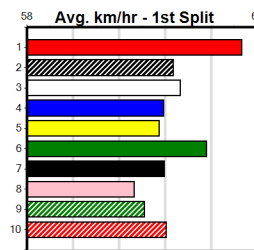

TUDOR ELECTRICAL

Distance: 390m, Race Type: Grade 5, Total Prizemoney: $2,925
1st: $1,950, 2nd: $600, 3rd: $300, 4th: $75

ELEANOR RIGBY (3) can come out running and she is very hard to get past when on the arm.
TINKER DOT (6) was never headed two runs back and she will be on the pace from the outset.
NORSE QUEEN (2) can run a cheeky race

Watchdog Tips: **3** **6** **2** **5** **Bet:** **Win 3**

1

CRUELLA [5] **Needs to lead, likes to scout wide, next time** **$9.00**

BK Bitch Jan-21 Sire: FABREGAS Dam: PROVEN SCARY
Owner(s): KEEP YOUR SHIRT ON (SYN), C Dalton, P Schultz, S Dalton, M Everett, P Onley, A Onley
Winning Distances: < 300m (0) 300 - 399m (4) 400 - 499m (5) 500 - 599m (1) 600 - 699m (0) > 700m (0)
Winning Weights: 29.5(1) 29.7(1) 29.9(1) 30.0(1) 30.3(1)

Run	Pos	Wgt	Dist	Track	Date	Time	Margin	1st/2nd (Time)	PIR	Checked	Comment	WR	Split 1	S/P	Grade	
8th	(5)	30.5	300	HVL	R11	14-Jan-24	17.37	16.55	8.00L	QUILLA REEF (16.83)	M/6	.	.	.	3.90	$9.70 5
6th	(5)	30.7	300	HVL	R12	04-Feb-24	16.83	16.34	5.00L	MISTRESS OASIS (16.50)	M/3	.	.	.	3.94	$26.80 5
2nd	(1)	30.0	425	BEN	R3	16-Feb-24	24.24	23.57	2.25L	ASTON CAMEO (24.10)	M/222	.	.	.	6.55	$5.80 5
5th	(2)	29.5	395	TRA	R4	23-Feb-24	22.69	22.04	7.50L	PLAY THE VICTIM (22.18)	M/344	.	.	.	3.75	$13.70 5H
8th	(3)	30.0	450	TRA	R4	28-Feb-24	26.10	24.78	17.00L	IRISH NIKKI (24.93)	M/477	.	.	.	6.57	$9.60 RW
3rd	(5)	29.9	350	HVL	R6	08-Mar-24	19.80	19.47	0.75L	HIERARCHY (19.75)	M/2	.	.	.	6.57	$3.60 T3-5
1st	(8)	30.0	350	HVL	R8	15-Mar-24	19.55	19.53	0.50L	LILLICO NIKKI (19.58)	M/1	.	.	.	6.55	$6.10 T3-5
2nd	(1)	30.9	400	WGL	R7	30-Mar-24	22.76	22.74	0.50L	EAGLES FLY ALONE (22.74)	Q/11	.	.	.	8.35	$4.00 X45

Last 3 wins NOT included above

1st	(4)	30.3	350	HVL	R5	11-Jun-23	19.52	19.16	2.00L	CREDITOR (19.65)	M/1	.	SW	.	6.56	$15.00 X67F
1st	(8)	29.7	300	HVL	R3	12-Nov-23	16.83	16.46	1.5L	MAJOR BOMBER (16.93)	M/1	.	.	.	3.90	$6.70 X67
1st	(4)	29.9	525	MEP	R10	03-Jan-24	30.73	29.89	0.75L	DELORIS BALE (30.79)	M/1111	.	SW	.	5.15	$5.50 T3-5

Box History

Bx	1st	2nd	3rd	4th	5th	6th	7th	8th
1								
2								
3								
4								
5								
6								
7								
8								

Prize Best Starts Trk/Dts APM: $21955.00 NBT 44-5-13-7 1-0-1-0 5739