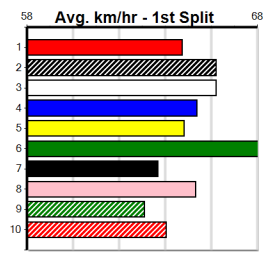

SOUTHERN SHEETMETAL

Distance: 390m, Race Type: Grade 5, Total Prizemoney: $2,925
1st: $1,950, 2nd: $600, 3rd: $300, 4th: $75

GAS LANTERN (8) is a promising speedster and she can light them up soon after box rise. FRONT COVER (6) has a good record here and she will be in the top two for most of the journey. GOGO SKYE (4) is capable of causing an upset

Watchdog Tips: **8** **6** **4** **7** **Bet:** **Win 8**

1

ESPECIAL BLONDE [5] **Front runner, will push up the track, risky** **$10.00**
RF Bitch Jul-20 Sire: ORSON ALLEN Dam: ANTARCTIC LASS
Owner(s): P Knott Trainer: Elise Knott (Carnegie)
Winning Distances: < 300m (0) 300 - 399m (4) 400 - 499m (2) 500 - 599m (0) 600 - 699m (0) > 700m (0)
Winning Weights: 26.6(1) 26.7(1) 26.9(1) 27.2(1) 27.3(1) 28.2(1)

Box	1st	2nd	3rd	4th	5th	6th	7th	8th
1	3							1
2		1						
3			1					
4				1				
5					1			
6						1		
7							1	
8								1

Prize Best Starts Trk/Dts APM: $14375.00 NBT 31-67-6 2-0-1-0 1255

2

HANDSOME JACK [5] **Veteran chaser, may need it a tad easier** **$10.00**
BD Dog Dec-18 Sire: BELLA INFRARED Dam: EMILY JANE
Owner(s): P Bushell Trainer: Paul Bushell (Glenroy)
Winning Distances: < 300m (0) 300 - 399m (10) 400 - 499m (17) 500 - 599m (4) 600 - 699m (0) > 700m (0)
Winning Weights: 34.8(1) 35.3(1) 35.5(1) 35.6(2) 35.8(3) 35.9(2) 36.0(2) 36.1(4) 36.2(6) 36.3(1) 36.4(1) 36.5(3) 36.7(2)

Box	1st	2nd	3rd	4th	5th	6th	7th	8th
1	3	3	2	3			1	1
2	7	4			5	1		2
3	2	1			1	5	1	1
4	6	4	2	3	1	1	1	1
5	1					1	2	1
6	4	3	1	1			1	1
7	7	2	4		1	2		3
8	1	3	3	1				2

Prize Best Starts Trk/Dts APM: $97721.25 NBT 21.81(6)-9/12/22 111-31-20-13 5-2-1-1 4805

3

PRESSURE RISING [5] **Draw helped at Horsham, this is harder** **$14.00**
BK Bitch Mar-20 Sire: DYNA DOUBLE ONE Dam: THUMBS
Owner(s): S Fullerton Trainer: Shawn Fullerton (Red Cliffs)
Winning Distances: < 300m (0) 300 - 399m (3) 400 - 499m (8) 500 - 599m (0) 600 - 699m (0) > 700m (0)
Winning Weights: 26.8(1) 27.4(3) 27.7(1) 27.8(2) 28.1(1) 28.3(1) 28.5(1) 28.8(1)

Box	1st	2nd	3rd	4th	5th	6th	7th	8th
1	1	1	1	1	2	1		3
2	3		2	1	1			
3	1	1			1			
4	5	1		1				
5		2		1	1			2
6								1
7		1	1	1	3			1
8	1	1	2	1	1	1		

Prize Best Starts Trk/Dts APM: $27560.00 NBT 50-11-7-6 2-0-1-0 3344

4

GOGO SKYE [5] **Good early burn, can cause an upset if crosses** **$10.00**
BKW Dog Nov-21 Sire: SHIMA SHINE Dam: CIMARRON STRIP
Owner(s): N Jenner Trainer: Wayne Gray (Wendouree)
Winning Distances: < 300m (0) 300 - 399m (1) 400 - 499m (2) 500 - 599m (0) 600 - 699m (0) > 700m (0)
Winning Weights: 30.4(1) 31.0(1) 31.3(1)

Box	1st	2nd	3rd	4th	5th	6th	7th	8th
1								
2		1		1	1			1
3				1	1			1
4	1							1
5	1	2		1				
6				1				1
7	1	2	1	1	1			1
8				2				

Prize Best Starts Trk/Dts APM: $8810.00 NBT 22.35(5)-26/2/24 30-3-5-4 6-1-1-0 6058

5

INTEX BALE (NSW)[5] **Impressive effort two runs back, place claims** **$6.00**
BK Bitch Nov-21 Sire: DYNA VILLA Dam: HADEEL BALE
Owner(s): B Wheeler Trainer: Mark Delbridge (Balliang)
Winning Distances: < 300m (0) 300 - 399m (0) 400 - 499m (3) 500 - 599m (0) 600 - 699m (0) > 700m (0)
Winning Weights: 27.6(2) 27.7(1)

Box	1st	2nd	3rd	4th	5th	6th	7th	8th
1	1							
2	1							
3		2	1	1		1		
4	1		2					
5			1	1		1	1	
6		1			1	1	1	
7		1		1				
8		2	2					

Prize Best Starts Trk/Dts APM: $9935.00 NBT 24-3-6-6 6-0-2-2 6056