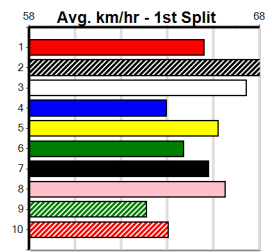

SJC CONCRETING

Distance: 390m, Race Type: Mixed 4/5, Total Prizemoney: $3,360
1st: $2,250, 2nd: $690, 3rd: $345, 4th: $75

DAINTREE DAMAGE (1) is armed with an electrifying turn of foot and he is drawn to make every post a winner. SPRING PORT (2) is a consistent type and he can challenge the red for most of the journey. ASTON WESTERN (6) just needs some luck early on

Watchdog Tips: **1** **2** **6** **8** **Bet:** **Win 1**

Form Box	Wgt	Dist	Track	Date	Time	BON	Margin	1st/2nd (Time)	PIR	Checked	Comment	WR	Split 1	S/P	Grade
1															
DAINTREE DAMAGE [4] Explodes soon after box rise, hard to reel in $2.60															
BK Dog Oct-21 Sire: BERNARDO Dam: CHUNK OF LOVE Trainer: Gary Joske (Yinnar)															
Owner(s): LUCKY ELEVEN (SYN), K Joske, G Joske															
Winning Distances: < 300m (0) 300 - 399m (5) 400 - 499m (7) 500 - 599m (0) 600 - 699m (0) > 700m (0)															
Winning Weights: 31.2(1) 31.7(1) 32.1(1) 33.2(1) 33.3(1) 33.7(3) 33.8(1) 34.3(1) 34.5(1) 34.6(1)															
6th (7)	34.4	460	WGL	R8	12-Mar-24	26.32	25.98	5.00L WEST ON STROBE (25.98)	M/444	.	.	.	6.70	$2.20	X45
1st (3)	34.3	390	BAL	R10	20-Mar-24	21.94	21.94	2.25L MISS HAZEL (22.10)	M/32	.	.	.	8.41	$3.60	5
4th (6)	34.3	450	BAL	R5	27-Mar-24	25.40	24.85	6.00L QUEST FOR PACE (25.01)	M/333	.	.	.	6.59	$5.30	5H
1st (4)	34.6	400	WGL	R11	02-Apr-24	22.63	22.51	1.00L SON OF CINDY (22.69)	M/22	.	.	.	8.39	$2.20	X45
1st (3)	34.5	435	SLE	R7	07-Apr-24	24.53	24.50	2.00L GALLOPING JIMMY (24.65)	M/321	.	.	.	5.21	$2.40	X34
3rd (3)	34.7	435	SLE	R8	10-Apr-24	24.80	24.59	2.25L ALWAYS A THRILL (24.65)	M/444	.	SW	.	5.37	$2.10	X34
6th (7)	34.5	460	WGL	R8	16-Apr-24	26.22	25.63	8.50L MOTION SENSOR (25.66)	M/647	.	.	.	6.59	$3.60	X45
3rd (3)	34.6	395	TRA	R4	19-Apr-24	22.18	21.84	5.00L WINKING WILLIE (21.84)	M/554	.	.	.	3.81	$5.70	X34
Last 3 wins NOT included above															
1st (3)	33.7	435	SLE	R10	03-Dec-23	24.39	24.28	2.50L SPRING BART (24.56)	M/211	.	.	.	5.29	$3.30	5H
1st (3)	33.8	400	GEL	R11	15-Dec-23	22.46	22.36	1.00L MR. FAHRENHEIT (22.51)	M/22	.	SW	.	8.49	$2.50	5H
1st (7)	33.2	350	TRA	R11	07-Feb-24	19.45	19.45	0.75L DOWN UNDER BOY (19.49)	M/33	.	SW	.	6.59	$6.80	X45