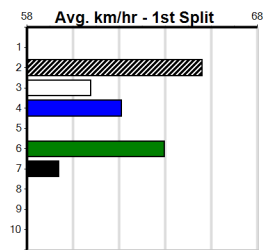

1
6:58PM

(VIC time)

Distance: 390m, Race Type: Maiden Heat, Total Prizemoney: $2,535
1st: $1,680, 2nd: $520, 3rd: $260, 4th: $75

LEONARDO ZEAL (2) should have no trouble finding the early lead and there isn't a lot of depth in this event OAKOVER ROAD (3) was well supported in his debut placing and he will be better for the run. KID GEORGE (6) will be strong in the run home

Watchdog Tips: **2** **3** **6** **7** **Bet:** **Win 2**

1

Form Box	Wgt	Dist	Track	Date	Time	BON	Margin	1st/2nd (Time)	PIR	Checked	Comment	WR	Split 1	S/P	Grade
RIVIA OROCHI [M]	BK	Bitch		Jul-22											
Well down the track on debut, needs more time															
$9.00															
Sire: ALLEN DEED Dam: RIVIA BALE															
Owner(s): DAILLY GREYHOUND FARMS (SYN), G Dailly, T Dailly															
Trainer: Thomas Dailly (Anakie)															
Winning Distances: < 300m (0) 300 - 399m (0) 400 - 499m (0) 500 - 599m (0) 600 - 699m (0) > 700m (0)															
Winning Weights:															
7th (5) 28.8 460 GEL R3 19-Apr-24 26.73 25.58 12.00 ELLIOTT (25.89) M/877 7.06 $130.40 MH															
Box History															
Bx	1st	2nd	3rd	4th	5th	6th	7th	8th							
1															
2															
3															
4															
5														1	
6															
7															
8															
Prize Best	$0.00 FSH														
Starts	1-0-0-0														
Trk/Dts	0-0-0-0														
APM	0														
Last 3 wins NOT included above															

2

Form Box	Wgt	Dist	Track	Date	Time	BON	Margin	1st/2nd (Time)	PIR	Checked	Comment	WR	Split 1	S/P	Grade
LEONARDO ZEAL [M]	BK	Dog		Jun-22											
Looks the leader, race lacks depth, yes															
$2.60															
Sire: SUPERIOR PANAMA Dam: ZEAL SENSATION															
Owner(s): Real zeal (SYN), M Tabb, J Whittle, S Tabb, W Whittle, M Brown															
Trainer: Kathrynne Tabb (Lara)															
Winning Distances: < 300m (0) 300 - 399m (0) 400 - 499m (0) 500 - 599m (0) 600 - 699m (0) > 700m (0)															
Winning Weights:															
4th (5) 31.3 410 HOR R1 05-Apr-24 24.22 23.32 7.00L PATRIOT JAMES (23.74) M/44 10.87 $2.70 M															
2nd (4) 31.0 390 WBL R1 11-Apr-24 22.45 22.09 0.50L GRACE'S ENTITY (22.43) Q/11 8.66 $12.80 M															
2nd (1) 30.9 350 TRA R1 17-Apr-24 19.88 19.73 2.25L POSH PAWS (19.73) M/22 6.67 $6.80 M															
Box History															
Bx	1st	2nd	3rd	4th	5th	6th	7th	8th							
1		1													
2															
3															
4		1													
5				1											
6															
7															
8															
Prize Best	$1115.00 FSH														
Starts	3-0-2-0														
Trk/Dts	0-0-0-0														
APM	1115														
Last 3 wins NOT included above															

3

Form Box	Wgt	Dist	Track	Date	Time	BON	Margin	1st/2nd (Time)	PIR	Checked	Comment	WR	Split 1	S/P	Grade
OAKOVER ROAD [M]	BK	Dog		Mar-22											
Better for the run on debut, clear danger															
$4.20															
Sire: CHRISTO BALE Dam: ROSE ROYCE															
Owner(s): M Delbridge															
Trainer: Lisa Delbridge (Balliang)															
Winning Distances: < 300m (0) 300 - 399m (0) 400 - 499m (0) 500 - 599m (0) 600 - 699m (0) > 700m (0)															
Winning Weights:															
2nd (6) 33.3 390 BAL R1 17-Apr-24 22.80 22.22 2.75L DARTS NIGHT (22.62) M/33 8.64 $5.30 M															
Box History															
Bx	1st	2nd	3rd	4th	5th	6th	7th	8th							
1															
2															
3															
4															
5															
6															
7															
8															
Prize Best	$520.00 NBT														
Starts	1-0-1-0														
Trk/Dts	1-0-1-0														
APM	520														
Last 3 wins NOT included above															

4

Form Box	Wgt	Dist	Track	Date	Time	BON	Margin	1st/2nd (Time)	PIR	Checked	Comment	WR	Split 1	S/P	Grade
APHRASIA [M]	BD	Bitch		Oct-21											
Steady on debut, can improve, place claims															
$10.00															
Sire: KINLOCH BRAE Dam: PHANTOM MIME															
Owner(s): K Boyle															
Trainer: Kathleen Boyle (Lethbridge)															
Winning Distances: < 300m (0) 300 - 399m (0) 400 - 499m (0) 500 - 599m (0) 600 - 699m (0) > 700m (0)															
Winning Weights:															
4th (4) 27.6 390 WBL R2 18-Apr-24 23.21 22.32 5.00L GRACILIS (22.86) M/33 9.13 $25.50 MH															
Box History															
Bx	1st	2nd	3rd	4th	5th	6th	7th	8th							
1															
2															
3															
4					1										
5															
6															
7															
8															
Prize Best	$75.00 FSH														
Starts	1-0-0-0														
Trk/Dts	0-0-0-0														
APM	75														
Last 3 wins NOT included above															

5

*** VACANT BOX ***

Sire: Dam:

Owner(s): Trainer:

Winning Distances: < 300m (0) 300 - 399m (0) 400 - 499m (0) 500 - 599m (0) 600 - 699m (0) > 700m (0)

Winning Weights: Box History