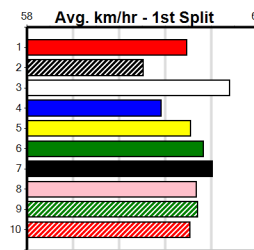

SPORTSBET NOBODY DOES IT EASIER

Distance: 515m, Race Type: Grade 5, Total Prizemoney: $8,785
1st: $5,900, 2nd: $1,820, 3rd: $915, 4th: $150

ZIPPING MOFFAT (3) should lead for fun and he is getting stronger with each run. WHIPPING IT (5) has brilliant mid race pace and he just needs some luck through the bend. CABAO JASPER (1) is a powerful type but he can push up the track at the bend.

Watchdog Tips: 3 5 1 6 Bet: Win 3

CABAO JASPER [5] Prefer out wide but is a powerful type, threat $3.40
RBD Dog Jun-22 Sire: BEAST UNLEASHED Dam: CABAO
Owner(s): DAILLY GREYHOUND FARMS (SYN), G Dailly, T Dailly
Trainer: Thomas Dailly (Anakie)
Winning Distances: < 300m (0) 300 - 399m (0) 400 - 499m (0) 500 - 599m (3) 600 - 699m (0) > 700m (0)
Box History table and Prize Best Starts table included.

QUEEN GOLDSTEIN [5] Has always struggled here, look to others $12.00
F Bitch Dec-20 Sire: BERNARDO Dam: ROLANDA HOOCH
Owner(s): BAG OF LOLLYS (SYN), L Cockerell, I Cockerell, M Dopper
Trainer: Lisa Cockerell (Buckley)
Winning Distances: < 300m (0) 300 - 399m (0) 400 - 499m (5) 500 - 599m (3) 600 - 699m (0) > 700m (0)
Box History table and Prize Best Starts table included.

ZIPPING MOFFAT (NSW)[5] Looks the leader, getting stronger, yes $3.50
BK Dog Apr-22 Sire: ZACK MONELLI Dam: ZIPPING SAMARA
Owner(s): Hallinan Hallinan (SYN), M Hallinan, F Hallinan
Trainer: Thomas Dailly (Anakie)
Winning Distances: < 300m (0) 300 - 399m (0) 400 - 499m (1) 500 - 599m (4) 600 - 699m (0) > 700m (0)
Box History table and Prize Best Starts table included.

DUNDEE TIARA [5] Rises in class, can miss the kick, risky $16.00
LTF Bitch Nov-21 Sire: AUSSIE INFRARED Dam: DUNDEE CALYPSO
Owner(s): G Scott-smith
Trainer: Geoffrey Scott-smith (Pakenham)
Winning Distances: < 300m (0) 300 - 399m (0) 400 - 499m (1) 500 - 599m (2) 600 - 699m (0) > 700m (0)
Box History table and Prize Best Starts table included.

WHIPPING IT [5] Explodes mid race, gets a cart across, danger $6.50
BK Dog Nov-21 Sire: ZIPPING GARTH Dam: BUNNING SNAG
Owner(s): Lakeview kennels (SYN), L Whelan, M Whelan, P Whelan
Trainer: Christine Sheilds (Metung)
Winning Distances: < 300m (0) 300 - 399m (0) 400 - 499m (5) 500 - 599m (0) 600 - 699m (0) > 700m (0)
Box History table and Prize Best Starts table included.