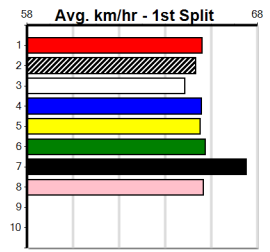

NOBLE PARK RSL

Distance: 595m, Race Type: Mixed 4/5, Total Prizemoney: $10,375
1st: $7,000, 2nd: $2,150, 3rd: $1,075, 4th: $150

GARRY STUN ON (7) should have enough pace to cross and lead and he is a bold front runner.
JAMIE BALE (8) is getting stronger all the time and he should be able to follow the seven across early on. LUPINI MONELLI (2) is better than her past few runs

Watchdog Tips: 7 8 2 3 Bet: Win 7

ASTON MICHIGAN [5] Needs things his own way, outclassed $12.00
BD Dog Feb-21 Sire: ASTON KIMETTO Dam: ASTON ADELE
Owner(s): R Borda
Trainer: Bruno Panetta (Melton West)
Winning Distances: < 300m (0) 300 - 399m (0) 400 - 499m (1) 500 - 599m (4) 600 - 699m (4) > 700m (0)
Box History table and Prize Best Starts table included.

LUPINI MONELLI (WA)[5] No luck of late, can show early pace, value $7.50
BD Bitch Oct-20 Sire: FERNANDO BALE Dam: CORONA MONELLI
Owner(s): Aloisi Lehman (SYN), T Aloisi, M Lehman
Trainer: David Geall (Lara)
Winning Distances: < 300m (0) 300 - 399m (0) 400 - 499m (0) 500 - 599m (14) 600 - 699m (1) > 700m (0)
Box History table and Prize Best Starts table included.

NAVARINO [5] Powerful type but will need luck through the bend $4.80
BK Dog Jun-21 Sire: ASTON DEE BEE Dam: MADALIA MAGGIE
Owner(s): J Connor
Trainer: John Connor (Rosedale)
Winning Distances: < 300m (0) 300 - 399m (0) 400 - 499m (4) 500 - 599m (6) 600 - 699m (1) > 700m (0)
Box History table and Prize Best Starts table included.

DEWANA FERNANDO [5] Capable but may bump with the three early, risky $10.00
BK Dog Nov-20 Sire: FERNANDO BALE Dam: DEWANA DIMIE
Owner(s): DOZUS TWO (SYN), B Dewan, M Dewan
Trainer: Brendan Dewan (Carrum Downs)
Winning Distances: < 300m (0) 300 - 399m (0) 400 - 499m (4) 500 - 599m (8) 600 - 699m (1) > 700m (0)
Box History table and Prize Best Starts table included.

MAXIMUM LYN [5] Front runner, too much pace outside, place $8.00
BK Bitch Feb-21 Sire: FERNANDO BALE Dam: MAXIMUM KACK
Owner(s): J Cooper
Trainer: Jordan Cooper (Lethbridge)
Winning Distances: < 300m (0) 300 - 399m (1) 400 - 499m (2) 500 - 599m (1) 600 - 699m (2) > 700m (0)
Box History table and Prize Best Starts table included.