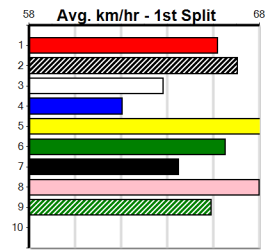

SB SANDOWN CUP MAY 24

Distance: 715m, Race Type: Mixed 4/5, Total Prizemoney: $10,375
1st: $7,000, 2nd: $2,150, 3rd: $1,075, 4th: $150

MISTY BLACK (5) is G1 placed over this distance range and she is capable of leading or coming from off the pace in her races. PASS MARK (6) is a promising stayer and he should work into the mix mid race. SEPHORA BALE (3) may be suited to this journey

Watchdog Tips: 5 6 3 1 **Bet:** Win 5

1

SPIRIT WORLD [5] **$10.00**

BE Bitch Aug-20 **Sire: AUSSIE INFRARED Dam: OKAWA IN BLACK**

Owner(s): OKAWAPARK (SYN), C Tilley, K Markham Trainer: Christopher Tilley (Sale)

Winning Distances: < 300m (0) 300 - 399m (3) 400 - 499m (0) 500 - 599m (2) 600 - 699m (1) > 700m (0)

Winning Weights: 29.1(1) 29.3(1) 29.4(1) 29.6(2) 29.8(1)

Rank	Dist	Wgt	Sex	Age	Date	Time	Margin	1st/2nd (Time)	PIR	Checked	Comment	WR	Split 1	S/P	Grade	
3rd	(5)	29.5	510	SLE	R10	14-Feb-24	28.91	28.74	2.50L	LAROZA BALE (28.74)	M/444	.	.	.	9.42	$14.80 X45
5th	(8)	29.6	510	SLE	R6	18-Feb-24	29.39	28.90	7.50L	SMOOTH CRIMINAL (28.90)	S/886	.	.	.	9.53	$11.50 5
2nd	(5)	29.0	595	SAP	R8	25-Feb-24	34.65	34.40	3.75L	ASTON COSTELLO (34.40)	M/7555	.	.	.	9.80	$24.60 X45
4th	(2)	29.2	595	SAN	R7	29-Feb-24	34.97	34.25	3.75L	SURPRISING (34.71)	S/6665	.	SW	.	9.71	$3.00 5
3rd	(5)	29.4	640	SLE	R8	10-Mar-24	37.10	36.52	8.50L	FINNISS JEWEL (36.52)	S/7654	.	.	.	6.44	$13.00 5
1st	(3)	29.3	595	SAP	R7	17-Mar-24	34.53	34.53	1.5L	JOHNNY COOL (34.62)	S/4432	.	.	.	9.52	$5.10 5
5th	(5)	28.7	595	SAN	R4	28-Mar-24	35.01	34.32	10.00	FAST MINARDI (34.32)	S/7755	.	.	.	9.62	$21.60 X45
5th	(1)	29.1	595	SAN	R7	11-Apr-24	34.84	34.56	2.25L	CALIMO (34.68)	S/8766	.	.	.	9.60	$8.10 5

Last 3 wins NOT included above

1st	(1)	29.6	350	HVL	R8	21-Dec-22	19.26	19.26	1.00L	MAX FAWN (19.33)	M/2	.	SW	.	6.60	$1.30 X67
1st	(8)	29.1	545	BAL	R9	24-May-23	31.31	31.15	0.25L	CRAFTER ROAD (31.32)	S/5555	.	SW	.	6.98	$3.40 5
1st	(1)	29.4	660	BAL	R4	08-Jun-23	38.54	38.14	1.00L	TREVOR'S GIFT (38.60)	M/2221	.	SW	.	12.95	$3.10 RWH

Box History

Bx	1st	2nd	3rd	4th	5th	6th	7th	8th
1	2	1			1	1		
2				1			1	
3	1	1	1	1				
4	1	2		1	1			1
5		3	3		2			1
6	1		2	1				1
7		1	1	3	1			
8	1	2			3			1

Prize Best Starts Trk/Dts APM

$25520.00
FSTD
47-6-11-7
0-0-0-0
6098