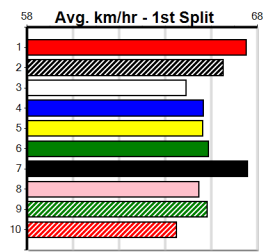

ANZAC APPEAL CUP

Distance: 515m, Race Type: Special Event, Total Prizemoney: $9,055
1st: $6,100, 2nd: $1,870, 3rd: $935, 4th: $150

Great race and powerful superstars YACHI BALE (4) and HECTOR FAWLEY (6) are both racing with tremendous confidence, however they will be giving the gifted SMOOTH PLANE (1) a decent head start and they will have a hard time reeling him in.

Watchdog Tips: 1 6 4 8 Bet: Win 1

SMOOTH PLANE [4] Drawn to lead, bold front runner, looks good $3.40
Owner(s): DAILLY GREYHOUND FARMS (SYN), G Dailly, T Dailly
Trainer: Thomas Dailly (Anakie)
Box History table and race details.

HERE COMES ARTIE [3] Every chance last week, harder again, place $8.00
Owner(s): G Membrey
Trainer: Des Douch (Maffra)
Box History table and race details.

ETHANOL VOLUME [3] Can unwind a strong finish, can sneak into a place $12.00
Owner(s): DAILLY GREYHOUND FARMS (SYN), G Dailly, T Dailly
Trainer: Thomas Dailly (Anakie)
Box History table and race details.

YACHI BALE (NSW)[3] Genuine superstar and is airborne, just needs luck $2.60
Owner(s): B Wheeler
Trainer: Mark Delbridge (Balliang)
Box History table and race details.

FABS VEGETABLE [1] Struggled for a while now, will need it easier $51.00
Owner(s): DAILLY GREYHOUND FARMS (SYN), G Dailly, T Dailly
Trainer: Thomas Dailly (Anakie)
Box History table and race details.