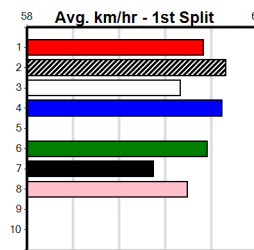

GOTBA CUP HT3

3

6:52PM

(VIC time)

Distance: 515m, Race Type: Grade 5 Heat, Total Prizemoney: $8,785
1st: $5,900, 2nd: $1,820, 3rd: $915, 4th: $150

FUNNY OLD FELLOW (1) should get a nice sit in the early stages and he should prove too classy late. LIGHTNING JEDDA (2) looks the leader and she is getting stronger with every run.
DUCKWORTH (8) continues to impress and has the pace to cross

Watchdog Tips:	1	2	8	7	Bet:	Win 1

Form Box	Wgt	Dist	Track	Date	Time	BON	Margin	1st/2nd (Time)	PIR	Checked	Comment	WR	Split 1	S/P	Grade
1	FUNNY OLD FELLOW [5] Powerful type and will get the gun run throughout $2.40														
BD	Dog	Apr-21		Sire: ASTON KIMETTO		Dam: POPOWSKI		Trainer: Peter CRAIG (Langwarrin)							
Owner(s): AMSTEL (SYN), P Craig, L Jennings, N Tracy															
Winning Distances: < 300m (0) 300 - 399m (0) 400 - 499m (8) 500 - 599m (7) 600 - 699m (0) > 700m (0)															
Winning Weights: 35.4(1) 35.5(1) 35.6(1) 35.8(1) 36.0(4) 36.1(2) 36.2(4) 36.5(1)															
2nd (8)	35.7	485	HOR	R5	01-Mar-24	27.33	26.75	0.05L GRAND TOURER (27.32)	M/622	.	SW	.	6.67	$7.30	SH
4th (2)	35.8	485	HOR	R8	08-Mar-24	27.16	26.75	3.00L FERNANDO PHIL (26.95)	M/575	.	.	.	6.63	$27.50	GRP2
5th (3)	35.9	450	WBL	R8	14-Mar-24	25.72	25.10	7.00L LOCKE BALE (25.25)	M/777	.	.	.	6.85	$2.10	X45
4th (6)	36.0	525	MEA	R12	23-Mar-24	30.35	29.64	2.50L NASHVILLE BALE (30.17)	M/5544	.	.	.	5.20	$5.60	5
4th (2)	36.3	515	SAN	R10	28-Mar-24	30.08	29.45	7.50L BO RHAPSODY (29.56)	M/4444	.	.	.	5.18	$1.70	5
1st (1)	36.2	515	SAP	R5	07-Apr-24	29.34	29.34	10.00 TIGER JORDY (30.03)	M/1111	.	SW	.	5.06	$3.50	5H
2nd (5)	36.0	515	SAN	R4	11-Apr-24	29.83	29.45	2.75L AMRON TIGER (29.65)	M/4332	.	.	.	5.13	$6.20	5F
2nd (1)	36.0	515	SAP	R8	21-Apr-24	29.40	29.30	1.5L HERE COMES BLUE (29.30)	M/3222	.	SW	.	5.11	$1.50	X45
Last 3 wins NOT included above															
1st (2)	35.6	460	WGL	R8	21-Nov-23	25.77	25.77	0.50L GOT ATTITUDE (25.80)	M/233	.	.	.	6.55	$2.50	X45
1st (8)	36.0	545	BAL	R8	30-Nov-23	30.77	30.77	0.75L HOME BREW (30.81)	M/2211	.	.	.	6.68	$2.50	X45
1st (2)	36.0	400	WGL	R9	24-Feb-24	22.38	22.38	1.25L DAINTREE DAMAGE (22.46)	Q/54	.	SW	.	8.51	$3.60	5F

Box History									
Bx	1st	2nd	3rd	4th	5th	6th	7th	8th	
1	3	1							
2	3		1	3					
3	2			1	1				
4	1			1	1				
5		2	1				1		
6	1		1	1		1	1	3	
7		1	2	1					
8	5	4	1	1				1	
Prize								$78516.88	
Best Starts								29.34(1)-7/4/24	
Trk/Dts								47-15-8-6	
APM								6-1-2-1	30733