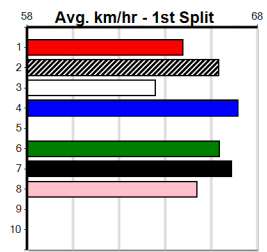

GOTBA CUP HT4

4

7:13PM

(VIC time)

Distance: 515m, Race Type: Grade 5 Heat, Total Prizemoney: $8,785
1st: $5,900, 2nd: $1,820, 3rd: $915, 4th: $150

ROCK ME ROCCO (1) should hold a top three stop early on and he can run over the top in the closing stages. BINNY DOO (2) is another run on type and he will get a nice run through mid race. SILKY SAUCE (4) can lead them a merry dance

Watchdog Tips: **1** **2** **4** **3** **Bet:** **Box Trifecta 1,2,3,4 ($10 for 41.67%)**

1

ROCK ME ROCCO [5] **Strong type and drawn to settle close, yes** **$3.60**
BK Dog Oct-20 Sire: BARCIA BALE Dam: DORA'S HAND
Owner(s): R Haines
Winning Distances: < 300m (0) 300 - 399m (0) 400 - 499m (1) 500 - 599m (9) 600 - 699m (0) > 700m (0)
Winning Weights: 30.8(2) 31.3(1) 31.5(1) 31.7(1) 31.8(1) 31.9(2) 32.2(1) 32.3(1)

Box	1st	2nd	3rd	4th	5th	6th	7th	8th
1	2	1	1	1	1			
2		3	2		3			
3	1		1					1
4	2	3	2	2		2	1	
5	2				2	1		1
6		1	3	2	1	1	1	
7	2	2	1	1	2			
8	1	1	1			1		

Prize Best Starts Trk/Dts APM: $79645.00, 29.31(5)-14/9/23, 59-10-11-11, 17-3-3-2, 13892

Trainer: Donna Dean (Nyora)

2

BINNY DOO [5] **Powerful type, gets a nice run through, danger** **$6.50**
WF Dog Sep-21 Sire: FERNANDO BALE Dam: SUPER TORA
Owner(s): B Peart
Winning Distances: < 300m (0) 300 - 399m (0) 400 - 499m (0) 500 - 599m (4) 600 - 699m (2) > 700m (0)
Winning Weights: 32.6(1) 33.0(2) 33.2(2) 33.3(1)

Box	1st	2nd	3rd	4th	5th	6th	7th	8th
1	2	1			1	1		
2	1	2	2					
3	1			1	1			
4	1			1	1		1	1
5		1	2			1		
6						1		
7	1	1	2		1	2		1
8		2	1		1			

Prize Best Starts Trk/Dts APM: $44780.00, NBT, 36-6-7-7, 2-0-1-0, 16733

Trainer: Robert Britton (Lara)

3

SCARLETT'S WISH [5] Biks **Hard to follow but trialled quickly here recently** **$10.00**
BK Bitch May-21 Sire: HOOKSY Dam: LEAVE ME OUT
Owner(s): L Weeks
Winning Distances: < 300m (0) 300 - 399m (1) 400 - 499m (3) 500 - 599m (1) 600 - 699m (0) > 700m (0)
Winning Weights: 29.8(1) 29.9(1) 30.1(1) 30.2(1) 30.6(1)

Box	1st	2nd	3rd	4th	5th	6th	7th	8th
1	2	2	1					1
2	1	1	1					
3				1	1			
4	1			1		1		1
5				1				
6		2		1	1			1
7	1		1	2	2			
8		1	1	1	1	1		1

Prize Best Starts Trk/Dts APM: $12455.00, NBT, 33-5-6-4, 4-0-1-1, 5018

Trainer: Les Weeks (Tyabb)

4

SILKY SAUCE [5] **Looks the leader, getting stronger, major player** **$4.00**
BK Dog May-21 Sire: SENNACHIE Dam: SHANLYN GEORGIE
Owner(s): Twice as quick (SYN), D Johnston, D Johnston
Winning Distances: < 300m (0) 300 - 399m (2) 400 - 499m (4) 500 - 599m (4) 600 - 699m (0) > 700m (0)
Winning Weights: 31.0(1) 31.1(1) 31.4(1) 31.5(2) 31.6(2) 31.7(1) 31.8(2)

Box	1st	2nd	3rd	4th	5th	6th	7th	8th
1	3		1					
2				1	1			
3			2	1		1	2	
4	2	2		1	1	1	1	1
5	1	1						1
6			1					
7	1	2	1			1	1	
8	3			2	1			1

Prize Best Starts Trk/Dts APM: $38755.00, 29.55(1)-25/1/24, 39-10-5-5, 5-1-0-0, 18920

Trainer: Lisa Delbridge (Balliang)

5

*** VACANT BOX ***

Sire: Dam: Trainer:

Owner(s):
Winning Distances: < 300m (0) 300 - 399m (0) 400 - 499m (0) 500 - 599m (0) 600 - 699m (0) > 700m (0)
Winning Weights:

Box History