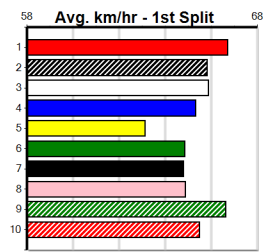

BRIAN DUNN

Distance: 515m, Race Type: Mixed 4/5, Total Prizemoney: $9,055
1st: $6,100, 2nd: $1,870, 3rd: $935, 4th: $150

NASHVILLE BALE (3) is armed with dynamic early speed and he should set up a race winning break mid race. REV ROSE (5) will need some luck in running but she can unwind a strong finish when given clear running. SLICK RAMBO (6) has the talent

Watchdog Tips: 3 5 6 2 Bet: Win 3

RIXI BALE (NSW)[5] Goes well here but pace outside is a worry $6.00
Owner(s): B Wheeler
Winning Distances: < 300m (0) 300 - 399m (1) 400 - 499m (4) 500 - 599m (6) 600 - 699m (0) > 700m (0)
Box History table and Prize Best Starts table included.

UTRILLO BALE (NSW)[4] Impressive type, good turn of foot, respect $4.80
Owner(s): B Wheeler
Winning Distances: < 300m (0) 300 - 399m (0) 400 - 499m (1) 500 - 599m (3) 600 - 699m (0) > 700m (0)
Box History table and Prize Best Starts table included.

NASHVILLE BALE (NSW)[5] Looks the leader, carves out time, yes $3.40
Owner(s): B Wheeler
Winning Distances: < 300m (0) 300 - 399m (0) 400 - 499m (1) 500 - 599m (3) 600 - 699m (0) > 700m (0)
Box History table and Prize Best Starts table included.

IRMA PINCE [5] Likely to get too far back early on, next time $16.00
Owner(s): BAG OF LOLLYS (SYN), L Cockerell, I Cockerell, M Dopfer
Winning Distances: < 300m (0) 300 - 399m (0) 400 - 499m (4) 500 - 599m (1) > 700m (0)
Box History table and Prize Best Starts table included.

REV ROSE [5] Class edge, can power to the line, just needs luck $5.00
Owner(s): DAILLY GREYHOUND FARMS (SYN), G Dailly, T Dailly
Winning Distances: < 300m (0) 300 - 399m (0) 400 - 499m (2) 500 - 599m (2) 600 - 699m (0) > 700m (0)
Box History table and Prize Best Starts table included.