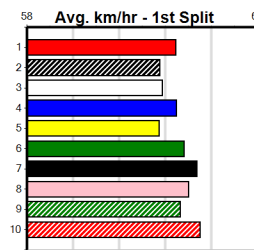

SPORTSBET FINAL

9

9:04PM

(VIC time)

Distance: 515m, Race Type: Mixed 6/7 Final, Total Prizemoney: $9,055
1st: $6,100, 2nd: $1,870, 3rd: $935, 4th: $150

DISHY DI (6) went 5.09 early in her heat win and a repeat of that will see her lead throughout again.
LAMIA ALESSIA (8) should find the rail without too much trouble and she will be strong late.
SCREECHING (1) is drawn to get every chance

Watchdog Tips: **6** **8** **1** **3** **Bet:** **Win 6**

1

Form Box Wgt Dist Track Date Time BON Margin 1st/2nd (Time) PIR Checked Comment W/R Split 1 S/P Grade

SCREECHING [7] **Strong type, drawn to get the breaks, respect** **$4.20**

BK Dog May-22 Sire: ASTON DEE BEE Dam: APPOINTED Trainer: Geoffrey Mitchell (Spotswood)

Owner(s): A Tullio

Winning Distances: < 300m (0) 300 - 399m (0) 400 - 499m (0) 500 - 599m (1) 600 - 699m (0) > 700m (0)

Winning Weights: 30.5(1)

Rank	Time	Wgt	Dist	Track	Date	Time	BON	Margin	1st/2nd (Time)	PIR	Checked	Comment	W/R	Split 1	S/P	Grade
6th	(6)	30.2	660	BEN	R7	23-Feb-24	38.71	37.42	19.00 UNREAL SPEED (37.42)	M/4445	.	.	.	4.27	$8.30	RWH
1st	(8)	30.5	525	MEP	R1	28-Feb-24	30.52	30.05	5.00L KENNY CAN CAN (30.86)	M/3211	.	.	.	5.27	$3.20	M
2nd	(3)	30.4	515	SAP	R4	17-Mar-24	29.85	29.41	3.00L RITZA LEWIS (29.66)	S/4222	.	.	.	5.26	$4.40	X67H
3rd	(5)	30.6	515	SAN	R1	21-Mar-24	29.91	29.27	5.00L SON OF GHOST (29.57)	M/3222	.	.	.	5.19	$5.30	X67F
3rd	(3)	31.4	515	SAN	R2	28-Mar-24	30.00	29.45	6.00L DUCKWORTH (29.59)	M/4222	.	.	.	5.22	$7.50	X67
F	(8)	30.9	525	MEP	R4	03-Apr-24	0.00	29.91	BUN TORNADO (30.28)	S/6777	.	VO	.	5.35	$5.20	X67H
7th	(3)	30.9	525	MEA	R1	13-Apr-24	31.05	29.78	12.00 RUSSIAN RACCOON (30.24)	Q/3556	.	.	.	5.21	$6.20	7
2nd	(3)	31.0	515	SAP	R4	21-Apr-24	29.99	29.30	4.50L DISHY DI (29.68)	M/4422	.	.	.	5.21	$4.00	X67H

Last 3 wins NOT included above

Box History

Bx	1st	2nd	3rd	4th	5th	6th	7th	8th
1								
2								
3		2	1					1
4								
5			1					
6						1		
7								
8	1							

Prize Best $5130.00
Starts NBT
Trk/Dts 8-1-2-2
APM 4-0-2-2 4425

2

FLYING HOT [6] **Hit or miss early, can push up the track, tested** **$21.00**

BK Dog Oct-21 Sire: MY REDEEMER Dam: MISS CAITLYN Trainer: Christian Roberts (Terang)

Owner(s): M Roberts

Winning Distances: < 300m (0) 300 - 399m (0) 400 - 499m (1) 500 - 599m (1) 600 - 699m (0) > 700m (0)

Winning Weights: 32.6(1) 33.4(1)

Rank	Time	Wgt	Dist	Track	Date	Time	BON	Margin	1st/2nd (Time)	PIR	Checked	Comment	W/R	Split 1	S/P	Grade
3rd	(5)	33.3	500	BEN	R7	14-Feb-24	28.75	28.41	5.00L SIPPY CUP EMU (28.41)	Q/222	.	.	.	6.75	$7.30	T3-RW
4th	(8)	33.0	400	GEL	R11	20-Feb-24	22.94	22.58	5.50L ROOSTER LEGS (22.58)	M/44	.	.	.	8.69	$6.90	T3-7
8th	(8)	33.2	400	GEL	R9	18-Mar-24	23.61	22.63	15.00 CHESTER KEEPING (22.63)	M/78	.	.	W	8.63	$8.20	7
3rd	(6)	33.1	390	BAL	R10	25-Mar-24	22.83	22.25	5.50L CAR WASH CHAOS (22.47)	M/36	.	.	.	8.89	$6.70	T3-7
5th	(7)	33.6	515	SAP	R5	31-Mar-24	30.59	29.79	9.50L BRUCE INTENTION (29.94)	M/6666	.	.	.	5.28	$13.80	X67
2nd	(4)	33.5	450	WBL	R7	08-Apr-24	25.86	25.51	1.75L ASTON OPHELIA (25.74)	M/643	.	.	.	6.95	$4.80	X67
1st	(6)	33.4	450	WBL	R5	15-Apr-24	25.78	25.47	1.00L BELLA SUPREME (25.85)	Q/344	.	.	SW	6.80	$5.40	7
4th	(4)	33.1	515	SAP	R5	21-Apr-24	30.12	29.30	5.50L LAMIA ALESSIA (29.74)	M/6655	.	.	.	5.28	$14.80	X67H

Last 3 wins NOT included above

Box History

Bx	1st	2nd	3rd	4th	5th	6th	7th	8th
1								
2			2	1				1
3					1			
4		3	1	3	1	1		
5			1					
6	1		1			1	1	
7		1		3	1			1
8	1			2				1

Prize Best $14050.00
Starts 29.88(8)-4/9/23
Trk/Dts 34-2-9-5
APM 17-1-6-1 5008