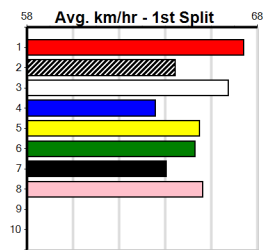

SB SAPPHIRE CROWN HEATS MAY 9

Distance: 595m, Race Type: Grade 5, Total Prizemoney: $10,095
1st: $6,800, 2nd: $2,095, 3rd: $1,050, 4th: $150

ADZUKI MONELLI (4) should hold a top three spot early and he may prove too strong in the run home. GO SEEK REECE (5) has impressive pace once balanced and he should challenge the four throughout. IRISH MILLIE (6) was great here last week

Watchdog Tips: 4 5 6 8 Bet: Win 4

Form Box Wgt Dist Track Date Time BON Margin 1st/2nd (Time) PIR Checked Comment W/R Split 1 S/P Grade
LOUIE [5] Need to lead, too much pace in the middle $16.00
WBK Dog Feb-20 Sire: MY REDEEMER Dam: EILY WEST Trainer: Michael Vaughan (Newcomb)
Owner(s): M Vaughan
Winning Distances: < 300m (0) 300 - 399m (0) 400 - 499m (2) 500 - 599m (5) 600 - 699m (0) > 700m (0)
Winning Weights: 29.0(1) 29.1(1) 29.5(1) 29.7(2) 29.9(1) 30.0(1)
3rd (4) 29.5 600 MTG R11 03-Mar-24 35.22 35.12 1.5L LEKTRA TINSEL (35.12) 9.10 $8.50 X345
5th (5) 30.0 595 SAP R8 10-Mar-24 35.23 34.01 18.00 ZULU BLAST (34.01) M/5555 . . . 9.52 $27.40 X45
6th (5) 29.7 595 SAN R10 14-Mar-24 34.73 34.15 5.50L ETHANOL EXTRA (34.37) M/4566 . . . 9.39 $57.40 X45
8th (4) 29.8 595 SAN R10 21-Mar-24 35.56 34.19 20.00 GARRY STUN ON (34.19) M/5588 . . . 9.50 $43.00 X45
4th (4) 30.0 595 SAP R8 31-Mar-24 34.79 34.59 3.00L OKAY BOOMER (34.59) M/3344 . . . 9.38 $53.10 X45
4th (8) 29.7 595 SAN R4 04-Apr-24 34.98 34.39 7.50L DEDALUS DIGGLE (34.46) Q/2244 . . . SW 9.47 $21.00 5
6th (7) 29.9 600 MEA R10 13-Apr-24 35.99 34.18 17.00 ZIPPING OSTI (34.84) M/2246 . . . 9.28 $38.90 5
4th (2) 30.0 595 SAN R4 18-Apr-24 35.07 34.47 9.00L CRACKERJACK BOOM Q/3344 . . . 9.35 $25.90 5
Last 3 wins NOT included above
1st (1) 30.0 525 MEP R11 14-Dec-22 30.53 29.90 2.75L MOHINGA CHASE (30.72) Q/2111 . . . 5.27 $1.60 T3-5
1st (2) 29.7 595 SAP R9 05-Feb-23 34.53 33.83 0.50L YOUR COLOUR ROOM M/3311 . . . SW 9.43 $25.90 RWH
1st (6) 29.7 595 SAN R4 02-Nov-23 34.63 34.63 2.25L LAKEVIEW PATSY (34.78) Q/1111 . . . SW 9.27 $24.10 X45
Box History
Bx 1st 2nd 3rd 4th 5th 6th 7th 8th
1 1 2 2 2 1 1 2
2 2 3 2 2 1 1 1 1
3 3 2 1 2 2 1
4 1 5 4 2 1 2 2
5 1 2 3 4 1 1
6 2 1 3 2 1 2
7 2 1 2 1 4 1
8 1 3 2 1 1
Prize Best $47323.75
Starts 34.53(1)-5/9/22
Trk/Dts 92-7-10-14
APM 46-2-8-7 9764