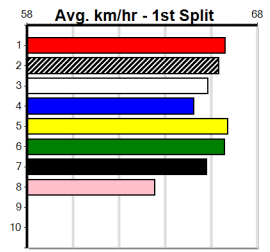

LEST WE FORGET

Distance: 515m, Race Type: Free For All, Total Prizemoney: $9,055
1st: $6,100, 2nd: $1,870, 3rd: $935, 4th: $150

HERE COMES MILLI (6) has electric pace once balanced and she can take advantage when the inside division bunch. MAGIC MUFFIN (2) can lead or come off the pace in he races and she can find the rail early. ELITE ALEX (5) has a great record here

Watchdog Tips: 6 2 5 3 Bet: Box Trifecta 2,3,5,6 ($10 for 41.67%)

ISLE'S ENTITY [1] Excels here but the pace in two is a concern $3.40
BK Bitch Apr-21 Sire: COLLISION Dam: ZARA'S ENTITY
Owner(s): M Barry
Trainer: Paul Abela (Parwan)
Winning Distances: < 300m (0) 300 - 399m (0) 400 - 499m (5) 500 - 599m (7) 600 - 699m (0) > 700m (0)
Box History table and Prize Best Starts table included.

MAGIC MUFFIN [4] Extremely versatile and can find the rail early $4.20
DKBD Bitch Jan-21 Sire: FERNANDO BALE Dam: VELOSO
Owner(s): BARTOLO AND EARL (SYN), R Bartolo, C Earl, G Bartolo, L Earl
Trainer: Paul Bartolo (Little River)
Winning Distances: < 300m (0) 300 - 399m (0) 400 - 499m (0) 500 - 599m (11) 600 - 699m (0) > 700m (0)
Box History table and Prize Best Starts table included.

BUN STORM [4] Strong type, gets a nice run through, value $12.00
BK Bitch Jun-22 Sire: DROOPYS SYDNEY Dam: GYPSY BUN
Owner(s): G Dailly
Trainer: Thomas Dailly (Anakie)
Winning Distances: < 300m (0) 300 - 399m (0) 400 - 499m (1) 500 - 599m (4) 600 - 699m (0) > 700m (0)
Box History table and Prize Best Starts table included.

SHADOW RIOT [3] Back in form but this is harder, place best $10.00
BK Dog Sep-20 Sire: SUPERIOR PANAMA Dam: MYSTIC RIOT
Owner(s): D Peckham
Trainer: Matthew Clark (Briagolong)
Winning Distances: < 300m (0) 300 - 399m (1) 400 - 499m (7) 500 - 599m (8) 600 - 699m (0) > 700m (0)
Box History table and Prize Best Starts table included.

ELITE ALEX [1] Great record here, can ping the lids, threat $4.60
BK Dog Mar-21 Sire: FERNANDO BALE Dam: SUFFRAGETTE
Owner(s): J Timperley
Trainer: Mark Delbridge (Balliang)
Winning Distances: < 300m (0) 300 - 399m (0) 400 - 499m (5) 500 - 599m (17) 600 - 699m (0) > 700m (0)
Box History table and Prize Best Starts table included.