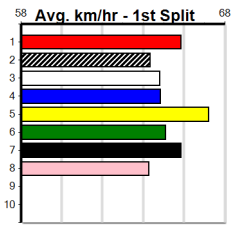

MATKO HIRE

Distance: 450m, Race Type: Grade 5, Total Prizemoney: $2,925
1st: $1,950, 2nd: $600, 3rd: $300, 4th: $75

4
6:41PM
(VIC time)

MYALL MATE (2) has a great strike rate and he can atone for his luckless run here last week. SIDE OF ICE (6) was placed in good time here last week and she will appreciate the rise in distance. BELAIR BRAE (7) is more than capable when switched on.

Watchdog Tips: **2** **6** **7** **1** **Bet:** **Win 2**