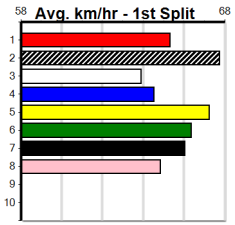

SPORTSBET WARRNAMBOOL CUP HT3

Distance: 450m, Race Type: S/E Heat, Total Prizemoney: $7,400
1st: $5,000, 2nd: $1,500, 3rd: $750, 4th: $150

7
7:46PM
(VIC time)

VAUCLUSE BALE (7) will be better for the run when resuming at Geelong and he is ideally drawn out wide. AWESOME AVENGER (8) caught the eye at Ballarat and he will get plenty of room early on. DESCRIPTION (5) was simply brilliant last time out.

Watchdog Tips: 7 8 5 2 Bet: Win 7

Table containing race details for 10 races, including horse names (e.g., MORLAINE ARNIE, WILD BANKER), trainers, odds, and winning boxes. Race 1: MORLAINE ARNIE [5] $16.00. Race 2: WILD BANKER (NSW)[5] $10.00. Race 3: MEPUNGA SMOKEY [4] $3.60. Race 4: REIKO SLATER [3] $6.50. Race 5: DESCRIPTION [5] $4.00. Race 6: TRAPPER TEARS (NSW)[5] $10.00. Race 7: VAUCLUSE BALE (NSW)[4] $4.80. Race 8: AWESOME AVENGER [5] $10.00. Race 9: *** NO RESERVE ***. Race 10: *** NO RESERVE ***.