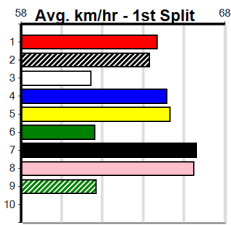

SPORTSBET GREEN TICKS FINAL

Distance: 390m, Race Type: Maiden Final, Total Prizemoney: $2,925
1st: $1,950, 2nd: $600, 3rd: $300, 4th: $75

1
5:44PM
(VIC time)

OFFENSIVE LADY (7) was simply brilliant when scoring here on debut and she is expected to lead throughout again. GO ME GO (5) was far from disgraced behind the top pick here last week and she should be in the mix for most of the journey

Watchdog Tips: **7** **5** **4** **8** **Bet:** **Win 7**