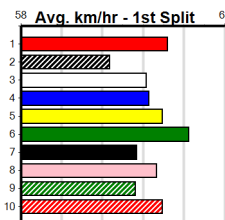

2

6:04PM

(VIC time)

LEST WE FORGET

Distance: 390m, Race Type: Mixed 6/7, Total Prizemoney: \$2,925
1st: \$1,950, 2nd: \$600, 3rd: \$300, 4th: \$75

WISE MOVE (7) is armed with impressive pace once balanced and he can break up the field through the bend. JUST TIME (8) showed some promise in her first prep and she is expected to fire fresh. VARSITY BALE (2) just needs luck early on