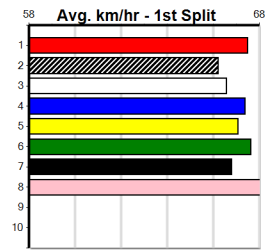

SPORTSBET WARRNAMBOOL CUP HT4

Distance: 450m, Race Type: S/E Heat, Total Prizemoney: $7,400
1st: $5,000, 2nd: $1,500, 3rd: $750, 4th: $150

IRISH NIKKI (1) is showing promise and she is drawn to lead for a long way. MORTON (2) will need some luck early but he is one of the most talented chasers in the land. HOUSE OF TURBO (5) can burn early and is a big threat

Watchdog Tips: 1 2 5 6 Bet: Win 1

IRISH NIKKI [5] Drawn to lead for a long way, hard to reel in $6.50
Owner(s): O'Neill Racing (SYN), T O'Neill, T O'Neill, M O'Neill
Trainer: Todd O'Neill (Pearcedale)

MORTON [3] Needs luck early but is a huge talent, danger $1.90
Owner(s): LOW FLYING (SYN), D Heathcote, J Sharp
Trainer: Jason Sharp (Lara)

TANNER BALE (NSW)[5] Shows promise but this is harder, next time $16.00
Owner(s): B Wheeler
Trainer: Correy Grenfell (Anakie)

BAD MOVE [5] Every chance last week, needs it easier $26.00
Owner(s): N Lalli
Trainer: Tracie Price (Compton)

HOUSE OF TURBO [5] Burns early, can cross early on, major player $8.00
Owner(s): M Cullen
Trainer: Jeffrey Britton (Anakie)

1

2

3

4

5