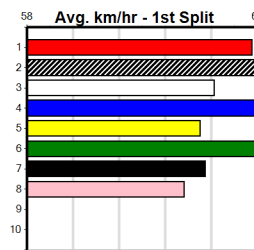

SPORTSBET WARRNAMBOOL CUP HT7

Distance: 450m, Race Type: S/E Heat, Total Prizemoney: $7,400
1st: $5,000, 2nd: $1,500, 3rd: $750, 4th: $150

SUPER SHANKS (8) is armed with tremendous mid race pace and he is drawn to get all the breaks.
ZIPPING GRYLLIS (2) was placed in the G2 Geelong Cup and he will be in the firing line
throughout. QUINLAN BALE (3) is a prolific winner

Watchdog Tips: 8 2 3 4 Bet: Box Trifecta 2,3,4,8 ($10 for 41.67%)

Race 1: ROYAL GYPSY [5] Honest type but will cop pressure early, no $10.00. Details include owner, sire, dam, winning distances, and box history.

Race 2: ZIPPING GRYLLIS (NSW)[5] Placed in the G2 Geelong Cup, danger again $2.80. Details include owner, sire, dam, winning distances, and box history.

Race 3: QUINLAN BALE (NSW)[1] Prolific winner, sizzles mid race, major player $4.60. Details include owner, sire, dam, winning distances, and box history.

Race 4: CRUISING DEBBIE [5] All class, can come out running, must respect $4.80. Details include owner, sire, dam, winning distances, and box history.

Race 5: ROCKIN' RHINO (NSW)[5] Racing with confidence but needs to lead, risky $16.00. Details include owner, sire, dam, winning distances, and box history.