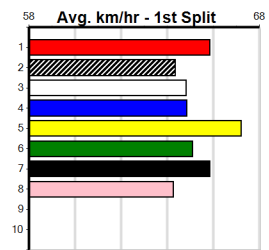

MATKO HIRE

Distance: 450m, Race Type: Grade 5, Total Prizemoney: $2,925
1st: $1,950, 2nd: $600, 3rd: $300, 4th: $75

MYALL MATE (2) has a great strike rate and he can atone for his luckless run here last week. SIDE OF ICE (6) was placed in good time here last week and she will appreciate the rise in distance. BELAIR BRAE (7) is more than capable when switched on.

Watchdog Tips: 2 6 7 1 Bet: Win 2

MORAINIE NADIA [5] Better than her past few runs, must respect $6.50
Owner(s): MORAINIE (SYN), G Judd, S Judd
Sire: HOOKED ON SCOTCH Dam: RADIO SILENT
Trainer: Glenn Judd (Noorat)

MYALL MATE [5] Better for the run here last week, can atone $3.40
Owner(s): J Risk
Sire: BEAST UNLEASHED Dam: SPOT ON CINTA
Trainer: Tracie Price (Compton)

LAKEVIEW JORDY [5] Resuming, may need the run, prefer others $12.00
Owner(s): Lakeview kennels (SYN), L Whelan, M Whelan, P Whelan
Sire: WHISKEY RIOT Dam: LAKEVIEW GRACE
Trainer: Tracie Price (Compton)

OCEAN SUNSET [5] Talented but very hit or miss early, place best $8.00
Owner(s): M Keane
Sire: COSMIC RUMBLE Dam: MOSSY GIRL
Trainer: Danielle Keane (Koroit)

ZARA'S PRINCESS [5] Tough draw but she can charge to the line, place $7.50
Owner(s): T Steel
Sire: MY REDEEMER Dam: MIRACLES HAPPEN
Trainer: Trevor Steel (Nullawarre)

1

2

3

4

5