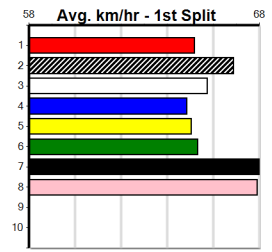

SPORTSBET WARRNAMBOOL CUP HT1

Distance: 450m, Race Type: S/E Heat, Total Prizemoney: $7,400
1st: $5,000, 2nd: $1,500, 3rd: $750, 4th: $150

SHIMA SHADOW (3) captured the G2 Geelong Cup last time and he just needs a clear crack mid race. WRONG BIAS (7) pings the lids for a living and he will lead for a long way. MYOLA NICK (8) should get a dream run across early on

Watchdog Tips: 3 7 8 5 Bet: Win 3

Form Box Wgt Dist Track Date Time BON Margin 1st/2nd (Time) PIR Checked Comment W/R Split 1 S/P Grade

BERN BY [5] Can miss the kick, will push wide, too risky $16.00
Owner(s): C Patrick
Winning Distances: < 300m (0) 300 - 399m (2) 400 - 499m (3) 500 - 599m (5) 600 - 699m (0) > 700m (0)
Winning Weights: 29.1(1) 29.3(1) 29.4(1) 29.5(1) 29.6(2) 30.0(1) 30.3(1) 30.4(1) 30.8(1)

Box History
Bx 1st 2nd 3rd 4th 5th 6th 7th 8th
1 2 1 1 1
2 1 2 1 1
3 3 1 4 1
4 1 1 1 1
5 2 1 2 2 2
6 2 1 2 6 1
7 2 1 1 2 1
8 2 1 1 2 4 1
Prize Best $38295.00
Starts NBT 55-10-6-5
Trk/Dts 2-0-0-1
APM 15612

WEBLEC WOLF [5] Better for the run here last week, place claims $7.50
Owner(s): WEBLANG (SYN), A Langton, J Weber, N Loechel
Winning Distances: < 300m (0) 300 - 399m (0) 400 - 499m (0) 500 - 599m (8) 600 - 699m (0) > 700m (0)
Winning Weights: 32.1(1) 32.2(3) 32.3(1) 32.4(2) 32.5(1)

Box History
Bx 1st 2nd 3rd 4th 5th 6th 7th 8th
1 2 1 1 1 1 1
2 3 1 1 1 1 1
3 1 1 1 1 1 1
4 1 1 1 1 1 1
5 1 1 1 1 1 1
6 1 1 1 1 1 1
7 1 1 1 1 1 1
8 1 1 1 1 1 1
Prize Best $63670.00
Starts NBT 28-8-4-6
Trk/Dts 1-0-0-1
APM 19982

SHIMA SHADOW [3] G2 Geelong Cup champ, wins with luck early $2.20
Owner(s): CGC SYN (SYN), D Gleeson, R Cummings, S Cummings
Winning Distances: < 300m (0) 300 - 399m (1) 400 - 499m (16) 500 - 599m (6) 600 - 699m (0) > 700m (0)
Winning Weights: 34.7(2) 34.9(1) 35.3(1) 35.4(2) 35.5(2) 35.6(3) 35.7(3) 35.8(2) 35.9(2) 36.0(3) 36.1(1) 36.2(1)

Box History
Bx 1st 2nd 3rd 4th 5th 6th 7th 8th
1 4 1 1 1 1 1 1
2 1 1 1 1 1 1 1
3 1 1 1 1 1 1 1
4 3 1 1 1 1 1 1
5 1 2 2 2 1 1 1
6 2 2 2 1 1 1 1
7 5 1 1 3 1 1 1
8 6 2 2 1 1 1 1
Prize Best $207125.00
Starts 25.14(8)-15/2/24
Trk/Dts 52-23-4-10
APM 1-1-0-0
119615

TROOPER TEARS (NSW)[4] Huge talent but prefer out wide, place claims $5.00
Owner(s): J Hutchison
Winning Distances: < 300m (0) 300 - 399m (1) 400 - 499m (0) 500 - 599m (12) 600 - 699m (0) > 700m (0)
Winning Weights: 31.7(1) 31.8(3) 32.0(5) 32.1(1) 32.2(2) 32.4(1)

Box History
Bx 1st 2nd 3rd 4th 5th 6th 7th 8th
1 1 1 1 1 1 1 1
2 1 1 1 1 1 1 1
3 3 1 1 1 1 1 1
4 2 1 1 1 1 1 1
5 1 1 1 1 1 1 1
6 1 2 1 1 1 1 1
7 1 1 1 1 1 1 1
8 3 2 1 1 1 1 1
Prize Best $288017.00
Starts FSH 27-13-5-0
Trk/Dts 0-0-0-0
APM 57885

VINCENT BALE (NSW)[5] Thrown in the deep end but has the motor, value $12.00
Owner(s): B Wheeler
Winning Distances: < 300m (0) 300 - 399m (0) 400 - 499m (1) 500 - 599m (2) 600 - 699m (0) > 700m (0)
Winning Weights: 33.3(2) 33.6(1)

Box History
Bx 1st 2nd 3rd 4th 5th 6th 7th 8th
1 1 1 1 1 1 1 1
2 1 1 1 1 1 1 1
3 1 1 1 1 1 1 1
4 1 1 1 1 1 1 1
5 1 1 1 1 1 1 1
6 1 1 1 1 1 1 1
7 1 1 1 1 1 1 1
8 1 1 1 1 1 1 1
Prize Best $7655.00
Starts 25.43(7)-7/2/24
Trk/Dts 8-3-2-0
APM 1-1-0-0
5755

1

2

3

4

5