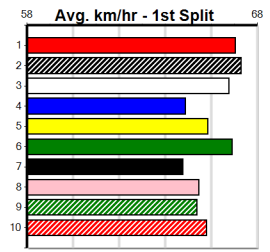

WE WILL REMEMBER THEM

Distance: 390m, Race Type: Mixed 4/5, Total Prizemoney: $3,360
1st: $2,250, 2nd: $690, 3rd: $345, 4th: $75

SCENIC COURT (6) is racing with great confidence and she has the speed to cross and lead throughout. LEGAL BUD (8) is never far away in this company and he will get room to move early. SCOTT TO BURN (1) should settle near the speed

Watchdog Tips: 6 8 1 2 Bet: Win 6

SCOTT TO BURN [4] Drawn to be on the pace throughout, threat $3.60
Owner(s): M Keane
Winning Distances: < 300m (0) 300 - 399m (7) 400 - 499m (0) 500 - 599m (0) 600 - 699m (0) > 700m (0)
Box History table and Prize Best Starts table included.

ANNA YOU PEST [4] Solid muster, gets the gun run, keep safe $8.00
Owner(s): G Hunt
Winning Distances: < 300m (0) 300 - 399m (5) 400 - 499m (2) 500 - 599m (0) 600 - 699m (0) > 700m (0)
Box History table and Prize Best Starts table included.

LINDA LOBSTER [5] Needs to lead, pushes up the track, next time $7.50
Owner(s): MIDDLE TOTE (SYN), H Bailey, J Aitken
Winning Distances: < 300m (0) 300 - 399m (1) 400 - 499m (5) 500 - 599m (0) 600 - 699m (0) > 700m (0)
Box History table and Prize Best Starts table included.

MORaine MARVEL [4] Racing well but the draw is a worry, tested $8.00
Owner(s): MORaine (SYN), G Judd, S Judd
Winning Distances: < 300m (0) 300 - 399m (3) 400 - 499m (1) 500 - 599m (1) 600 - 699m (0) > 700m (0)
Box History table and Prize Best Starts table included.

DISGUISE [5] Capable but pace outside is a worry, place $9.00
Owner(s): M Roberts
Winning Distances: < 300m (0) 300 - 399m (0) 400 - 499m (6) 500 - 599m (0) 600 - 699m (0) > 700m (0)
Box History table and Prize Best Starts table included.