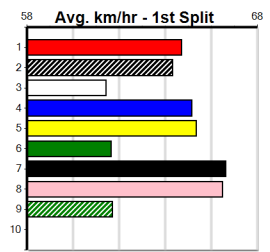

SPORTSBET GREEN TICKS FINAL

1

5:44PM

(VIC time)

Distance: 390m, **Race Type:** Maiden Final, **Total Prizemoney:** $2,925
1st: $1,950, **2nd:** $600, **3rd:** $300, **4th:** $75

OFFENSIVE LADY (7) was simply brilliant when scoring here on debut and she is expected to lead throughout again. GO ME GO (5) was far from disgraced behind the top pick here last week and she should be in the mix for most of the journey

Watchdog Tips: **7** **5** **4** **8** **Bet:** **Win 7**

Form Box	Wgt	Dist	Track	Date	Time	BON	Margin	1st/2nd (Time)	PIR	Checked	Comment	W/R	Split 1	S/P	Grade			
1	GRACILIS [7] Strong debut winner but this is harder, place best $9.00																	
	BK	Bitch	Mar-22			Sire: ZAMBORA BROCKIE	Dam: TEMPORALIS										Trainer: Mathew Tabb (Lara)	
	Owner(s): TABB FAMILY (SYN), M Tabb, S Tabb, K Tabb																	
	Winning Distances: < 300m (0) 300 - 399m (1) 400 - 499m (0) 500 - 599m (0) 600 - 699m (0) > 700m (0)																	
	Winning Weights: 26.8(1)																	
	1st (8)	26.8	390	WBL	R2	18-Apr-24	22.86	22.32	2.00L SUDOKU ROSIE (23.00)	M/22				8.92	$12.10	MH		
	Last 3 wins NOT included above																	
	Box History																	
	Bx	1st	2nd	3rd	4th	5th	6th	7th	8th									
	1																	
2																		
3																		
4																		
5																		
6																		
7																		
8	1																	
Prize	$1680.00																	
Best	22.86(8)-18/4/24																	
Starts	1-1-0-0																	
Trk/Dts	1-1-0-0																	
APM	1680																	

2	SUDOKU NALA [M] Well supported on debut, can improve, place $7.50																	
	LTF	Bitch	Jul-22			Sire: FERNANDO BALE	Dam: STALENBERG										Trainer: Anthony Azzopardi (Rowsley)	
	Owner(s): K Anderson																	
	Winning Distances: < 300m (0) 300 - 399m (0) 400 - 499m (0) 500 - 599m (0) 600 - 699m (0) > 700m (0)																	
	Winning Weights:																	
	3rd (8)	27.2	390	WBL	R1	18-Apr-24	22.85	22.32	6.50L OFFENSIVE LADY (22.40)	M/33				8.95	$2.50	MH		
	Last 3 wins NOT included above																	
	Box History																	
	Bx	1st	2nd	3rd	4th	5th	6th	7th	8th									
	1																	
2																		
3																		
4																		
5																		
6																		
7																		
8			1															
Prize	$260.00																	
Best	NBT																	
Starts	1-0-0-1																	
Trk/Dts	1-0-0-1																	
APM	260																	

3	PURPLE SAPPHIRE [M] Likely to get buried back mid race, risky $16.00																	
	BK	Bitch	Jan-22			Sire: SHIMA SHINE	Dam: ABSOLUTE RUBY										Trainer: Kathleen Boyle (Lethbridge)	
	Owner(s): K Boyle																	
	Winning Distances: < 300m (0) 300 - 399m (0) 400 - 499m (0) 500 - 599m (0) 600 - 699m (0) > 700m (0)																	
	Winning Weights:																	
	2nd (5)	27.2	390	WBL	R3	18-Apr-24	22.82	22.32	0.25L ASTON TESSA (22.81)	M/32		V0		9.18	$24.20	MH		
	Last 3 wins NOT included above																	
	Box History																	
	Bx	1st	2nd	3rd	4th	5th	6th	7th	8th									
	1																	
2																		
3																		
4																		
5			1															
6																		
7																		
8																		
Prize	$520.00																	
Best	NBT																	
Starts	1-0-1-0																	
Trk/Dts	1-0-1-0																	
APM	520																	

4	SUDOKU ROSIE [M] Showed good early burn on debut, can threaten $4.20																	
	BK	Bitch	Jul-22			Sire: FERNANDO BALE	Dam: STALENBERG										Trainer: Anthony Azzopardi (Rowsley)	
	Owner(s): K Anderson																	
	Winning Distances: < 300m (0) 300 - 399m (0) 400 - 499m (0) 500 - 599m (0) 600 - 699m (0) > 700m (0)																	
	Winning Weights:																	
	2nd (3)	25.9	390	WBL	R2	18-Apr-24	23.00	22.32	2.00L GRACILIS (22.86)	M/11				8.88	$2.80	MH		
	Last 3 wins NOT included above																	
	Box History																	
	Bx	1st	2nd	3rd	4th	5th	6th	7th	8th									
	1																	
2																		
3			1															
4																		
5																		
6																		
7																		
8																		
Prize	$520.00																	
Best	NBT																	
Starts	1-0-1-0																	
Trk/Dts	1-0-1-0																	
APM	520																	

5	GO ME GO [M] Impressive effort here last time, main danger $4.60																	
	BK	Bitch	Feb-22			Sire: SHIMA SHINE	Dam: SUPER YESY										Trainer: Kathleen Boyle (Lethbridge)	
	Owner(s): K Boyle																	
	Winning Distances: < 300m (0) 300 - 399m (0) 400 - 499m (0) 500 - 599m (0) 600 - 699m (0) > 700m (0)																	
	Winning Weights:																	
	2nd (8)	30.1	400	GEL	R2	15-Mar-24	22.85	22.46	5.50L MICHALIS (22.49)	Q/22				8.38	$9.10	M		
	6th (4)	30.6	400	GEL	R1	29-Mar-24	23.97	22.41	20.00 LEO BALE (22.60)	M/88				8.91	$6.80	M		
	2nd (6)	30.3	390	WBL	R1	18-Apr-24	22.50	22.32	1.5L OFFENSIVE LADY (22.40)	M/22				8.88	$4.30	MH		
	Last 3 wins NOT included above																	
	Box History																	
Bx	1st	2nd	3rd	4th	5th	6th	7th	8th										
1																		
2																		
3																		
4																		
5																		
6																		
7			1															
8								1										
Prize	$1040.00																	
Best	NBT																	
Starts	3-0-2-0																	
Trk/Dts	1-0-1-0																	
APM	936