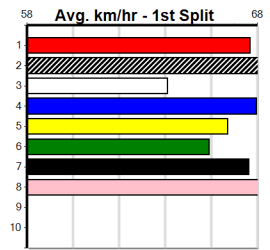

SPORTSBET WARRNAMBOOL CUP HT5

9

8:31PM

(VIC time)

Distance: 450m, Race Type: S/E Heat, Total Prizemoney: $7,400
1st: $5,000, 2nd: $1,500, 3rd: $750, 4th: $150

SHIMA CURRENT (6) is armed with a ridiculous turn of foot and he should light them up through the bend. BERNIE BURROW (1) was narrowly beaten here last week and he will be much better for the run. MY MAGIC MAN (2) has pace to burn.

Watchdog Tips: 6 1 2 4 Bet: Win 6

BERNIE BURROW [5] Led for a long way last week, clear danger $4.80
Owner(s): Arriva (SYN), M Willoughby, A Oliver, G Cutri, T Cutri
Trainer: Jason Thompson (Pearcedale)
Winning Distances: < 300m (2) 300 - 399m (0) 400 - 499m (6) 500 - 599m (2) 600 - 699m (0) > 700m (0)
Box History table and Prize Best Starts table included.

MY MAGIC MAN (TAS)[5] Burns early, getting stronger, major player $6.50
Owner(s): P Ryan
Trainer: Brooke Ennis (Lara)
Winning Distances: < 300m (0) 300 - 399m (4) 400 - 499m (5) 500 - 599m (1) 600 - 699m (0) > 700m (0)
Box History table and Prize Best Starts table included.

SHIMA DREAM [5] Huge talent but is a money muncher, too risky $4.60
Owner(s): CGC SYN (SYN), D Gleeson, R Cummings, S Cummings
Trainer: Thomas Dailly (Anakie)
Winning Distances: < 300m (0) 300 - 399m (0) 400 - 499m (0) 500 - 599m (0) 600 - 699m (0) > 700m (0)
Box History table and Prize Best Starts table included.

ICE BATH FORTH [3] Great record here, reliable early, keep safe $10.00
Owner(s): M Wright
Trainer: Mathew Wright (Wangoom)
Winning Distances: < 300m (0) 300 - 399m (0) 400 - 499m (8) 500 - 599m (2) 600 - 699m (0) > 700m (0)
Box History table and Prize Best Starts table included.

FOLLOW THE BAND [4] Surrounded by pace, likely to get crowded $16.00
Owner(s): T Sinnott
Trainer: Rebecca Gibbons (Avalon)
Winning Distances: < 300m (0) 300 - 399m (0) 400 - 499m (3) 500 - 599m (5) 600 - 699m (0) > 700m (0)
Box History table and Prize Best Starts table included.