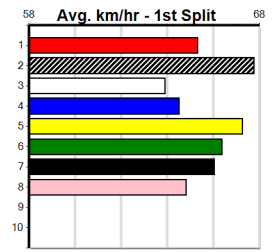

SPORTSBET WARRNAMBOOL CUP HT3

7

7:46PM

(VIC time)

Distance: 450m, Race Type: S/E Heat, Total Prizemoney: $7,400
1st: $5,000, 2nd: $1,500, 3rd: $750, 4th: $150

VAUCLUSE BALE (7) will be better for the run when resuming at Geelong and he is ideally drawn out wide. AWESOME AVENGER (8) caught the eye at Ballarat and he will get plenty of room early on. DESCRIPTION (5) was simply brilliant last time out.

Watchdog Tips: 7 8 5 2 Bet: Win 7

MORAINIE ARNIE [5] Steady record here, may find this class beyond him $16.00
WRBD Dog Jul-21 Sire: FULLY LOADED Dam: MORAINIE ROSIE
Owner(s): M Keane
Trainer: Mark Keane (Koroit)

WILD BANKER (NSW)[5] Great strike rate, gets cover early on, keep safe $10.00
BK Dog Apr-22 Sire: NEED MY MONEYNOW Dam: WILD MARILYN
Owner(s): G Kairouz
Trainer: Tracie Price (Compton)

MEPUNGA SMOKEY [4] Class act but will push up the track, risky $3.60
BE Dog Oct-21 Sire: BARCIA BALE Dam: MEPUNGA ISLA
Owner(s): B Smith
Trainer: Jeffrey Britton (Anakie)

REIKO SLATER [3] Wide runner underneath is a worry, finds bother $6.50
BK Dog Mar-22 Sire: ORSON ALLEN Dam: STAR REIKO
Owner(s): Reiko (SYN), A Fry, J Fry
Trainer: Daryl Brennan (Napoleons)

DESCRIPTION [5] Brilliant last time, can cross and lead, threat $4.00
BK Dog May-22 Sire: ASTON DEE BEE Dam: APPOINTED
Owner(s): A Tullio
Trainer: Rebecca Gibbons (Avalon)