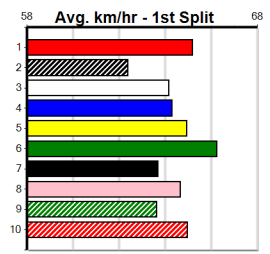

LEST WE FORGET

Distance: 390m, Race Type: Mixed 6/7, Total Prizemoney: $2,925
1st: $1,950, 2nd: $600, 3rd: $300, 4th: $75

WISE MOVE (7) is armed with impressive pace once balanced and he can break up the field through the bend. JUST TIME (8) showed some promise in her first prep and she is expected to fire fresh. VARSITY BALE (2) just needs luck early on

Watchdog Tips: 7 8 2 3 Bet: Win 7

BERT DEEDS [6] Down on confidence, can miss the kick, risky $12.00
Owner(s): G Anders
Winning Distances: < 300m (0) 300 - 399m (2) 400 - 499m (0) 500 - 599m (0) 600 - 699m (0) > 700m (0)
Box History table and statistics.

VARSITY BALE (NSW)[6] Relies on luck but has the engine, big threat $3.40
Owner(s): B Wheeler
Winning Distances: < 300m (0) 300 - 399m (0) 400 - 499m (2) 500 - 599m (0) 600 - 699m (0) > 700m (0)
Box History table and statistics.

ROOSTER LEGS [6] Hit or miss early, has the talent, keep safe $4.60
Owner(s): K Boyle
Winning Distances: < 300m (0) 300 - 399m (1) 400 - 499m (1) 500 - 599m (0) 600 - 699m (0) > 700m (0)
Box History table and statistics.

LUCY JANE [7] Needs to lead, unlikely to cross, prefer others $14.00
Owner(s): S Bruce
Winning Distances: < 300m (0) 300 - 399m (0) 400 - 499m (1) 500 - 599m (0) 600 - 699m (0) > 700m (0)
Box History table and statistics.

FANCY KIAARN [6] Improving type but this is harder, next time $8.00
Owner(s): CHAMPAGNE PTN (SYN), S Smith, A Langton
Winning Distances: < 300m (0) 300 - 399m (0) 400 - 499m (2) 500 - 599m (0) 600 - 699m (0) > 700m (0)
Box History table and statistics.