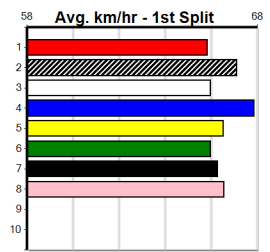

Watchdog Tips:

4

7

8

1

Bet:

Win 4

ORLI BALE (NSW)[5] Powerful type, drawn to settle close, respect \$8.00
Owner(s): B Wheeler
Winning Distances: < 300m (0) 300 - 399m (0) 400 - 499m (2) 500 - 599m (7) 600 - 699m (0) > 700m (0)
Box History table and Prize Best Starts table included.