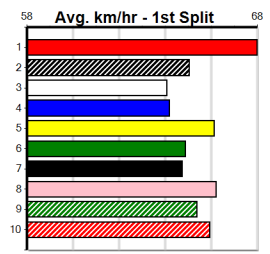

NATIONAL GREYHOUND ADOPTION MONTH

Distance: 390m, Race Type: Grade 5, Total Prizemoney: $2,925
1st: $1,950, 2nd: $600, 3rd: $300, 4th: $75

SPICY PIPER (8) rises in class but she is near faultless early and she can break up the field at the bend. WILDER (1) has strong Mt Gambier form he will be better for the run here last week. CHARLIE CALAMARI (3) is racing with great confidence.

Watchdog Tips: 8 1 3 7 Bet: Win 8

WILDER (NSW)[5] Impressive type, better for the run last time $3.60
BK Dog Apr-22 Sire: NEED MY MONEYNOW Dam: WILD MARILYN
Owner(s): G Kairouz
Trainer: Tracie Price (Compton)

DESMONDE [5] Class edge but will push wide, may find bother $8.00
BK Dog Aug-19 Sire: DYNA VILLA Dam: GAZER BALE
Owner(s): G Jenkin
Trainer: Debbie Bewley (Pentland Hills)

CHARLIE CALAMARI [5] Racing with confidence, good muster, threat $6.50
BK Dog Sep-21 Sire: ASTON DEE BEE Dam: DOLLY MAC
Owner(s): Second Choice (SYN), L Edgerton, H Bailey
Trainer: Darren Fisher (Lara)

SLINGSHOT BRUNO [5] Good record here but this class may test, risky $10.00
RF Dog Mar-20 Sire: BARCIA BALE Dam: SLINGSHOT GYPSY
Owner(s): FISHOUNDS (SYN), D Fisher, S Fisher
Trainer: Jordan Mcquillen (Lara)

MILKMAN NEIL [5] Honest type but needs to lead clearly, place $12.00
BK Dog Aug-20 Sire: ORSON ALLEN Dam: MEPUNGA MIDGET
Owner(s): A Rippon
Trainer: Ashley Mcdowall (Nullawarre)

1

2

3

4

5