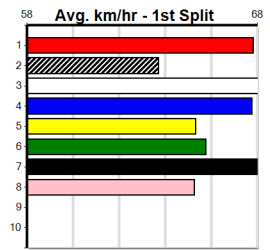

SPORTSBET WARRNAMBOOL CUP HT6

Distance: 450m, Race Type: S/E Heat, Total Prizemoney: $7,400
1st: $5,000, 2nd: $1,500, 3rd: $750, 4th: $150

Mouth watering match up with FLYING ZULU (1) and MATT LOCH (3) expected to go stride for stride. Both can run identical times, however 'Matt' has more genuine early speed and he may be able to cross through the bend and that may be the difference

Watchdog Tips: 3 1 5 2 Bet: Win 3

FLYING ZULU [5] Huge talent, will need to hold the three out early $2.80
Owner(s): S Thompson
Sire: ORSON ALLEN Dam: CYCLONE JEBEL
Trainer: Jason Thompson (Pearcedale)
Box History table and Prize Best Starts Trk/Dts APM

ZIPPING HOPKINS (NSW)[5] Powerful type, should get a nice sit early, value $10.00
Owner(s): Hallinan Hallinan (SYN), M Hallinan, F Hallinan
Sire: MY REDEEMER Dam: ZIPPING IVY
Trainer: Brooke Ennis (Lara)
Box History table and Prize Best Starts Trk/Dts APM

MATT LOCH [3] Hottest speedster in the State right now, yes $2.40
Owner(s): M Mallia
Sire: AUSSIE INFRARED Dam: STEPPING
Trainer: Michelle Mallia (Avalon)
Box History table and Prize Best Starts Trk/Dts APM

KINGSLEY BALE (NSW)[4] Shows promise but this is a tough test $21.00
Owner(s): B Wheeler
Sire: DROOPYS SYDNEY Dam: DYNA UNI
Trainer: Thomas Dailly (Anakie)
Box History table and Prize Best Starts Trk/Dts APM

MEPUNGA SHINE [3] G1 winner, extremely versatile, major player $8.00
Owner(s): B Smith
Sire: SHIMA SHINE Dam: MEPUNGA MOLLY
Trainer: Jeffrey Britton (Anakie)
Box History table and Prize Best Starts Trk/Dts APM