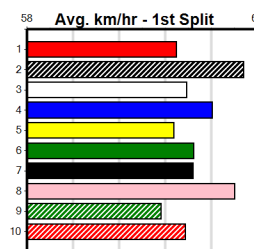

TTS ELECTRICS

Distance: 460m, Race Type: Grade 5, Total Prizemoney: $2,925
1st: $1,950, 2nd: $600, 3rd: $300, 4th: $75

WARM COCKLES (8) is still learning but he has scorched in a couple of trials recently and he is drawn to get the breaks. SHANLYN SCOUT (4) destroyed a good line-up at Sale and he is capable of leading or coming from off the pace in his races.

Watchdog Tips: 8 4 2 6 Bet: Win 8

WILLA BALE (NSW)[5] Down on confidence, gets buried back, tested $18.00
Owner(s): B Wheeler
Winning Distances: < 300m (0) 300 - 399m (0) 400 - 499m (1) 500 - 599m (5) 600 - 699m (0) > 700m (0)
Trainer: Correy Grenfell (Anakie) ENG SAN 2024-04-25

TORNADO TAHLIA [5] Steady record here but has good muster, value $9.00
Owner(s): MILLIONAIRES (SYN), J Farrugia, A Farrugia
Winning Distances: < 300m (0) 300 - 399m (1) 400 - 499m (4) 500 - 599m (0) 600 - 699m (0) > 700m (0)
Trainer: Keith Lloyd (Anakie)

ZODIAC BALE (NSW)[5] Honest type, can find the rail early, place $6.00
Owner(s): B Wheeler
Winning Distances: < 300m (0) 300 - 399m (0) 400 - 499m (5) 500 - 599m (6) 600 - 699m (0) > 700m (0)
Trainer: Correy Grenfell (Anakie)

SHANLYN SCOUT [5] Beat a good line-up at Sale, danger with luck $5.50
Owner(s): HOUND DOG (SYN), S Larsen, L Larsen
Winning Distances: < 300m (0) 300 - 399m (0) 400 - 499m (1) 500 - 599m (3) 600 - 699m (0) > 700m (0)
Trainer: Lisa Delbridge (Balliang)

EXPLOSIVE DEBT (NSW)[5] Front runner, too much pace inside and out $14.00
Owner(s): G Black
Winning Distances: < 300m (0) 300 - 399m (6) 400 - 499m (10) 500 - 599m (0) 600 - 699m (0) > 700m (0)
Trainer: Lisa Delbridge (Balliang)

1

2

3

4

5