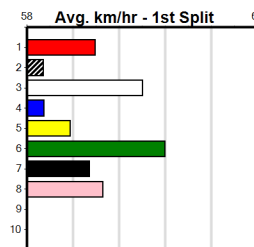

Distance: 400m, Race Type: Maiden, Total Prizemoney: $2,535
1st: $1,680, 2nd: $520, 3rd: $260, 4th: $75

TINKER BRUCE (3) trialed well here recently and he is expected to fire after a freshen up. MORE VOLTAGE (1) was far from disgraced when placed on debut at Bendigo and he will continue to improve. HAROON BALE (8) will be better for the run on debut

Watchdog Tips: 3 1 8 6 **Bet:** Win 3

1

MORE VOLTAGE [M] **$3.60**

Far from disgraced on debut, danger if steps

BK Dog Mar-22 Sire: MY REDEEMER Dam: HEADSPACE

Owner(s): I Hopper Trainer: Ian Hopper (Werribee)

Winning Distances: < 300m (0) 300 - 399m (0) 400 - 499m (0) 500 - 599m (0) 600 - 699m (0) > 700m (0)

Winning Weights:

ST (-)	32.4	400	GEL	R1	12-Mar-24	23.24	0.01L	Trial Cleared	M	1of1	ST		
3rd (3)	31.5	425	BEN	R1	19-Apr-24	24.71	23.70	8.00L	TIME TO PROPHET (24.18)	M/553	6.82	$12.60	M

Last 3 wins NOT included above

Box History

Bx	1st	2nd	3rd	4th	5th	6th	7th	8th
1								
2								
3			1					
4								
5								
6								
7								
8								

Prize Best $260.00 FSH
Starts 1-0-0-1
Trk/Dts 0-0-0-0
APM 260

2

RIORSON BALE [M] **$14.00**

Failed to beat a runner on debut, next time

BD Bitch Jul-22 Sire: FERAL FRANKY Dam: QUAIL BALE

Owner(s): B Wheeler Trainer: Correy Grenfell (Anakie)

Winning Distances: < 300m (0) 300 - 399m (0) 400 - 499m (0) 500 - 599m (0) 600 - 699m (0) > 700m (0)

Winning Weights:

8th (8)	29.0	460	GEL	R3	19-Apr-24	26.83	25.58	14.00	ELLIOTT (25.89)	M/688	6.94	$27.90	MH

Last 3 wins NOT included above

Box History

Bx	1st	2nd	3rd	4th	5th	6th	7th	8th
1								
2								
3								
4								
5								
6								
7								
8								1

Prize Best $0.00 FSTD
Starts 1-0-0-0
Trk/Dts 0-0-0-0
APM 0

3

TINKER BRUCE [M] **$2.80**

Fresh, trialed well here, expected to fire

WRF Dog Mar-21 Sire: FERNANDO BALE Dam: DYNA BOBBI

Owner(s): C Burns Trainer: Jennifer Burns (Balliang)

Winning Distances: < 300m (0) 300 - 399m (0) 400 - 499m (0) 500 - 599m (0) 600 - 699m (0) > 700m (0)

Winning Weights:

3rd (5)	30.8	390	SHP	R1	04-Mar-24	22.55	22.09	2.75L	AYIA THE SLAYER (22.36)	M/22	8.56	$7.90	M
6th (5)	31.0	400	GEL	R1	09-Mar-24	24.22	22.50	19.00	SUPER SEDAN (22.90)	M/55	8.97	$4.50	M
2nd (1)	30.7	400	GEL	R2	12-Mar-24	22.99	22.57	1.75L	ON SONG BOBBY (22.87)	Q/12	8.50	$4.50	M
4th (1)	31.1	390	BAL	R1	18-Mar-24	23.14	21.90	13.00	ASTON WARRIOR (22.26)	M/56	8.77	$2.20	T3-M
2nd (7)	30.7	390	BAL	R1	25-Mar-24	22.81	22.25	1.75L	REIKO DUSTY (22.71)	M/12	8.60	$4.30	T3-M
ST (-)	28.6	400	GEL		23-Apr-24	22.79		3.25L	Trial Cleared	Q/12	8.52		ST

Last 3 wins NOT included above

Box History

Bx	1st	2nd	3rd	4th	5th	6th	7th	8th
1		1		1				
2								
3								
4								
5			1			1		
6								
7		1						
8								

Prize Best $950.00 NBT
Starts 5-0-2-1
Trk/Dts 2-0-1-0
APM 824

4

SHE'S IDEAL [M] **$14.00**

Well beaten in both runs, needs to find plenty

BEED Bitch Sep-22 Sire: BERNARDO Dam: LORENZA

Owner(s): ALL INN (SYN), A Ghirxi, J Ghirxi, C Adamson, L Bustos Trainer: Tess Galea (Brookfield)

Winning Distances: < 300m (0) 300 - 399m (0) 400 - 499m (0) 500 - 599m (0) 600 - 699m (0) > 700m (0)

Winning Weights:

6th (3)	27.2	450	TRA	R1	22-Mar-24	26.24	24.81	17.00	FOR PETE'S SAKE (25.09)	M/345	6.90	$67.80	MH
7th (4)	27.0	390	WBL	R1	18-Apr-24	23.70	22.32	19.00	OFFENSIVE LADY (22.40)	Q/77	9.42	$26.80	MH

Last 3 wins NOT included above

Box History

Bx	1st	2nd	3rd	4th	5th	6th	7th	8th
1								
2								
3						1		
4							1	
5								
6								
7								
8								

Prize Best $0.00 FSH
Starts 2-0-0-0
Trk/Dts 0-0-0-0
APM 0