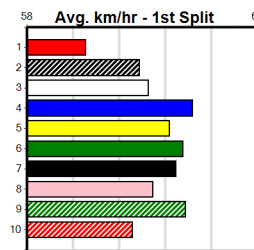

MILLERS MUZZLES

Distance: 460m, Race Type: Grade 5, Total Prizemoney: $2,925
1st: $1,950, 2nd: $600, 3rd: $300, 4th: $75

ORBIT BALE (6) has won three on the spin here in devastating fashion and he should light them up once again. MEAL TICKET (3) relies on luck but she will be charging at the business end. DASHING CLAUDIA (7) can cause an upset

Watchdog Tips: 6 3 7 8 Bet: Win 6

RAPIDFIRE SERENA [5] Big engine but struggles from this draw, risky $7.50
Owner(s): Just for us (SYN), B Hare, C Allen
Sire: BARCIA BALE Dam: WYNBURN LUCIFER
Trainer: Brett Hare (Greendale)
Box History table and race details.

RAPIDFIRE DENZEL [5] Wide runner underneath is a worry, tested $16.00
Owner(s): Just for us (SYN), B Hare, C Allen
Sire: FABREGAS Dam: WYNBURN LUCIFER
Trainer: Claire Allen (Greendale)
Box History table and race details.

MEAL TICKET [5] Can unwind a powerful finish, main danger $4.60
Owner(s): G Black
Sire: FERNANDO BALE Dam: VEGAS TICKET
Trainer: Mark Delbridge (Balliang)
Box History table and race details.

STRESS TEST [5] Needs to lead, will have to work hard, place $8.00
Owner(s): P Inguanti
Sire: MY REDEEMER Dam: MISS ENERGISER
Trainer: Mary Inguanti (Camperdown)
Box History table and race details.

ZIPPING GIAN (NSW)[5] Tough draw, rises in class, look to others $26.00
Owner(s): D Hallinan
Sire: ZIPPING GARTH Dam: ZIPPING PARIS
Trainer: Deborah Coleman (Lara)
Box History table and race details.