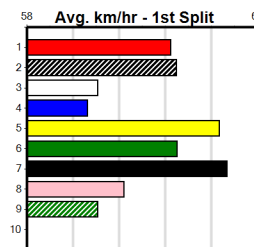

MERV JENNINGS SIGNS

Distance: 460m, Race Type: Mixed 6/7, Total Prizemoney: $2,925
1st: $1,950, 2nd: $600, 3rd: $300, 4th: $75

MAVIS TOLMIE (8) has turned in some handy performances of late and she can stay wide in her races. EXCAVATION (5) has raced well in town to date and he can show early speed in his races. BRONELLY STRIKER (6) can fire fresh

Watchdog Tips: 8 5 6 7 **Bet:** Win 8

1

IDYLLIC JAMES [7] Shows promise but this is a lot harder, next time **$10.00**

BE Dog Mar-22 Sire: FERNANDO BALE Dam: PRINCESS KIWI Trainer: Clint Capuano (Anakie)

Owner(s): C James

Winning Distances: < 300m (0) 300 - 399m (0) 400 - 499m (1) 500 - 599m (0) 600 - 699m (0) > 700m (0)

Winning Weights: 30.8(1)

1st	2nd	3rd	4th	5th	6th	7th	8th
(1) 30.8 460 GEL R3	19-Feb-24 26.16 25.89	1.75L OPRAH BALE (26.27)	Q/111	6.40	$2.30 M		
3rd (5) 30.8 460 GEL R8	25-Mar-24 26.25 25.97	4.25L ARTISAN ARTIST (25.97)	M/444	6.79	$4.00 X67		

Last 3 wins NOT included above

Box History

Bx	1st	2nd	3rd	4th	5th	6th	7th	8th
1	1							
2								
3								
4								
5			1					
6								
7								
8								

Prize Best Starts Trk/Dts APM

$1980.00
26.16(1)-19/2/24
2-1-0-1
2-1-0-1
1308

2

I'M BOSSY [7] Capable but pace out wide is a worry, place **$12.00**

BK Dog May-22 Sire: FLYING RICCIARDO Dam: I'M POPPY Trainer: Danielle Smith (Lara)

Owner(s): Smith Racing (SYN), D Smith, J Smith

Winning Distances: < 300m (0) 300 - 399m (0) 400 - 499m (1) 500 - 599m (0) 600 - 699m (0) > 700m (0)

Winning Weights: 32.9(1)

2nd	3rd	4th	5th	6th	7th	8th
(8) 32.7 450 SHP R2	04-Mar-24 25.54 24.89	1.00L MICHIGAN GIRL (25.49)	M/422	6.77	$16.70 MH	
2nd (7) 33.0 450 SHP R1	11-Mar-24 25.45 25.24	0.025 MICHIGAN GIRL (25.45)	Q/111	6.63	$4.40 MF	
6th (2) 33.2 450 TRA R2	22-Mar-24 26.03 24.81	14.00 PLAY THE MINUTES (25.06)	M/336	6.80	$4.30 MH	
5th (3) 33.5 460 GEL R2	29-Mar-24 26.61 25.69	6.50L WREN BALE (26.18)	M/234	6.63	$3.00 M	
1st (7) 32.9 460 WGL R2	09-Apr-24 26.21 25.60	0.50L GOOD VIBES ONLY (26.24)	M/321	6.74	$5.10 M	
3rd (7) 33.2 450 BAL R9	17-Apr-24 25.99 25.13	3.25L ZIPPING KENDRICK (25.77)	M/345	6.69	$25.30 X67	

Last 3 wins NOT included above

Box History

Bx	1st	2nd	3rd	4th	5th	6th	7th	8th
1								
2						1		
3					1			
4								
5								
6								
7	1	1	1					
8		1						

Prize Best Starts Trk/Dts APM

$3100.00
NBT
6-1-2-1
1-0-0-0
2876