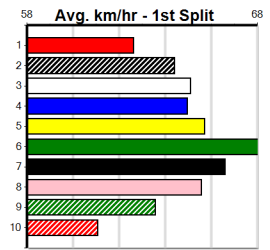

Geelong

10
10:15PM

(VIC time)

NP ELECTRICAL

Distance: 400m, Race Type: Grade 6, Total Prizemoney: $2,925
1st: $1,950, 2nd: $600, 3rd: $300, 4th: $75

MISSES EASY (6) has brilliant pace once balanced and she should cross through the first bend.
XISCO BALE (3) was a dazzling 22.50 winner here and he just needs to step on terms. SHE'S RELOADED (2) will be on the pace from the outset.

Watchdog Tips:

6	3	2	7

Bet:

Win 6

Form	Box	Wgt	Dist	Track	Date	Time	BON	Margin	1st/2nd (Time)	PIR	Checked	Comment	W/R	Split 1	S/P	Grade

1

	LAMIA LUCIA [6]										Unbeaten but this is a lot harder, place best					$8.00				
	WBK Bitch Dec-21					Sire: MY REDEEMER Dam: BOQUILLA					Trainer: Paul Cusack (Mount Cottrell)									
	Owner(s): G Carchedi																			
	Winnings Distances: < 300m (0) 300 - 399m (2) 400 - 499m (0) 500 - 599m (0) 600 - 699m (0) > 700m (0)																			
	Winnings Weights: 26.6(1) 26.9(1)																			
	1st (1) 26.9 305 MTG R2 11-Apr-24 17.59 17.59 10.00 GALACTIC RAVEN (18.27) 0 SAMP 5.71 $2.70 M																			
	1st (4) 26.6 390 BAL R3 17-Apr-24 22.58 22.22 2.25L SHE'S RELOADED (22.73) Q/11 SW 8.49 $9.20 X67																			
	Last 3 wins NOT included above															<table border="1" style="width:100%; border-collapse: collapse;"> <thead> <tr><th>Box</th><th>1st</th><th>2nd</th><th>3rd</th><th>4th</th><th>5th</th><th>6th</th><th>7th</th><th>8th</th></tr> </thead> <tbody> <tr><td>1</td><td>1</td><td></td><td></td><td></td><td></td><td></td><td></td><td></td></tr> <tr><td>2</td><td></td><td></td><td></td><td></td><td></td><td></td><td></td><td></td></tr> <tr><td>3</td><td></td><td></td><td></td><td></td><td></td><td></td><td></td><td></td></tr> <tr><td>4</td><td>1</td><td></td><td></td><td></td><td></td><td></td><td></td><td></td></tr> <tr><td>5</td><td></td><td></td><td></td><td></td><td></td><td></td><td></td><td></td></tr> <tr><td>6</td><td></td><td></td><td></td><td></td><td></td><td></td><td></td><td></td></tr> <tr><td>7</td><td></td><td></td><td></td><td></td><td></td><td></td><td></td><td></td></tr> <tr><td>8</td><td></td><td></td><td></td><td></td><td></td><td></td><td></td><td></td></tr> </tbody> </table>				

2

	SHE'S RELOADED [6]										Comes out running, getting stronger, threat					$4.60				
	BK Bitch Apr-22					Sire: FERAL FRANKY Dam: MILITANT SPIRIT					Trainer: Billy Mcrae (Smythes Creek)									
	Owner(s): SQUAD DOG (SYN), B Moss, L Roberts, H Mountjoy																			
	Winnings Distances: < 300m (0) 300 - 399m (1) 400 - 499m (1) 500 - 599m (0) 600 - 699m (0) > 700m (0)																			
	Winnings Weights: 26.3(1) 26.5(1)																			
	8th (4) 26.7 450 SHP R8 26-Feb-24 25.89 24.89 8.50L AUNT VIRGINIA (25.31) M/878 . . . 6.93 $32.70 SH																			
	1st (5) 26.3 390 BAL R1 04-Mar-24 22.11 22.11 8.00L AMERICAN ANGEL (22.67) Q/11 . . . 8.31 $1.70 T3-M																			
	2nd (6) 26.6 390 BAL R2 13-Mar-24 22.41 22.09 2.00L LUKA MAGIC (22.28) Q/12 . . . 8.38 $4.20 7																			

3

	XISCO BALE (NSW)[6]										Slashing 22.50 winner here, danger if steps					$3.40				
	BD Dog May-22					Sire: CHRISTO BALE Dam: HELGA BALE					Trainer: Correy Grenfell (Anakie)									
	Owner(s): B Wheeler																			
	Winnings Distances: < 300m (0) 300 - 399m (0) 400 - 499m (2) 500 - 599m (0) 600 - 699m (0) > 700m (0)																			
	Winnings Weights: 34.6(1) 34.8(1)																			
	8th (7) 34.8 515 SAP R2 25-Feb-24 31.19 29.46 20.00 ARTISAN ARTIST (29.81) M/8888 . . V0 . 5.73 $7.70 M																			
	1st (1) 34.6 525 MEP R2 28-Feb-24 31.33 30.05 14.00 TRESPASSING (30.40) M/3223 . . V5 . 5.24 $5.00 M																			
	5th (7) 34.6 460 GEL R4 12-Mar-24 26.37 26.15 3.5L HORATIO BALE (26.61) M/1111 . . . 6.71 $2.70 M																			

4

	BLAZING GOLD (SA)[6]										Capable but will try and push wide, risky					$12.00				
	BK Dog May-22					Sire: KOBLENZ Dam: MADDISON KAYE					Trainer: Jason Sharp (Lara)									
	Owner(s): B Gaspari																			
	Winnings Distances: < 300m (0) 300 - 399m (0) 400 - 499m (2) 500 - 599m (0) 600 - 699m (0) > 700m (0)																			
	Winnings Weights: 33.8(1) 34.0(1)																			
	5th (2) 33.8 450 WBL R4 18-Jan-24 25.86 25.16 8.50L REIKO SLATER (25.29) M/866 . . . 6.96 $23.80 X67F																			
	2nd (8) 33.8 400 GEL R2 26-Jan-24 22.82 22.43 0.25L VELVET VIXEN (22.81) S/44 . . SW W 8.58 $3.90 7																			
	6th (5) 33.8 460 GEL R3 02-Feb-24 26.40 25.58 7.50L CONTAINER (25.91) M/666 . . . 6.76 $38.00 X67