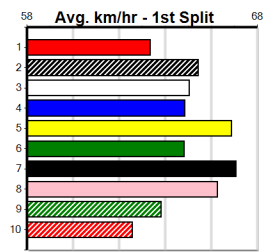

PARKER PUMPS

Distance: 460m, Race Type: Grade 5, Total Prizemoney: $2,925
1st: $1,950, 2nd: $600, 3rd: $300, 4th: $75

REEMA BALE (1) turned in a big performance to score at Sale recently and she is drawn to get the breaks. BUN VOLCANO (2) owns a smart 25.89 PB here and she will get plenty of cover early on. SHIMA LITE (3) is racing with confidence.

Watchdog Tips: 1 2 3 5 Bet: Box Trifecta 1,2,3,5 ($10 for 41.67%)

Race card for REEMA BALE (NSW)[5] with details on owner, sire, dam, winning distances, weights, and box history.

Race card for BUN VOLCANO [5] with details on owner, sire, dam, winning distances, weights, and box history.

Race card for SHIMA LITE [5] with details on owner, sire, dam, winning distances, weights, and box history.

Race card for ZIPPING ALEXA (NSW)[5] with details on owner, sire, dam, winning distances, weights, and box history.

Race card for DEROGATIVE [5] with details on owner, sire, dam, winning distances, weights, and box history.