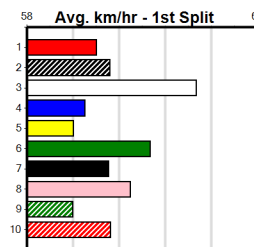

SPORTSBET FINAL

Distance: 460m, Race Type: Maiden Final, Total Prizemoney: $14,725
1st: $10,000, 2nd: $3,100, 3rd: $1,550, 4th: $75

THIS TRAIN (3) scorched early in his top 25.79 debut win last week and he appears to be a serious prospect. SICK AND TIRED (6) was far from disgraced when placed behind the three last week and he should be in the firing line throughout.

Watchdog Tips: 3 6 8 2 **Bet:** Win 3

1

LANFRANCO [M] **$10.00**

Still learning, rails draw may help, place

BK Dog **May-22** Sire: FERAL FRANKY Dam: MIAMI FERNANDO

Owner(s): M Sheahan
Winning Distances: < 300m (0) 300 - 399m (0) 400 - 499m (0) 500 - 599m (0) 600 - 699m (0) > 700m (0)

Trainer: Brooke Ennis (Lara)

Winning Weights:

6th (4)	31.3	525	MEP	R3	07-Feb-24	31.07	30.10	14.00	EXCAVATION (30.10)	M/7776	5.47	$2.30	MH
4th (6)	31.3	525	MEA	R1	17-Feb-24	30.89	29.53	11.00	EXCAVATION (30.17)	S/7765	5.36	$7.40	MSF
6th (8)	30.9	525	MEA	R2	24-Feb-24	30.66	29.71	11.00	WARM COCKLES (29.94)	S/8888	5.40	$13.90	MF
5th (2)	31.0	595	SAP	R2	24-Mar-24	35.69	34.31	15.00	PAYBACK (34.65)	M/5555	10.14	$1.70	M
3rd (4)	30.9	460	GEL	R2	19-Apr-24	26.24	25.58	1.00L	CABAO OPAL (26.18)	M/344	6.77	$5.00	MH

Last 3 wins NOT included above

Bx	1st	2nd	3rd	4th	5th	6th	7th	8th
1								
2					1			
3								
4			1			1		
5								
6				1				
7								
8						1		

Prize	$410.00
Best	NBT
Starts	5-0-0-1
Trk/Dts	1-0-0-1
APM	350

2

ELLIOTT [7] **$4.60**

Dominant on debut, good muster, respect

BK Dog **Aug-22** Sire: ASTON RUPEE Dam: IMMINENT REALITY

Owner(s): F Mastropasqua
Winning Distances: < 300m (0) 300 - 399m (0) 400 - 499m (1) 500 - 599m (0) 600 - 699m (0) > 700m (0)

Trainer: Paul Abela (Parwan)

Winning Weights: 32.3(1)

1st (6)	32.3	460	GEL	R3	19-Apr-24	25.89	25.58	4.50L	GOLIATH (26.20)	M/222	6.74	$1.60	MH
Last 3 wins NOT included above													

Bx	1st	2nd	3rd	4th	5th	6th	7th	8th
1								
2								
3								
4								
5								
6	1							
7								
8								

Prize	$1680.00
Best	25.89(6)-19/4/24
Starts	1-1-0-0
Trk/Dts	1-1-0-0
APM	1680

3

THIS TRAIN [7] **$2.40**

Scorched early on debut, serious prospect, yes

BK Dog **Aug-22** Sire: ASTON RUPEE Dam: IMMINENT REALITY

Owner(s): The Grand Prix (SYN), G Rounds, J Woodbridge
Winning Distances: < 300m (0) 300 - 399m (0) 400 - 499m (1) 500 - 599m (0) 600 - 699m (0) > 700m (0)

Trainer: Vicki Wisener (Devon Meadows)

Winning Weights: 34.6(1)

1st (1)	34.6	460	GEL	R1	19-Apr-24	25.79	25.58	2.25L	SICK AND TIRED (25.94)	M/111	SW	6.52	$1.50	MH
Last 3 wins NOT included above														

Bx	1st	2nd	3rd	4th	5th	6th	7th	8th
1	1							
2								
3								
4								
5								
6								
7								
8								

Prize	$1680.00
Best	25.79(1)-19/4/24
Starts	1-1-0-0
Trk/Dts	1-1-0-0
APM	1680

4

GOLIATH [M] **$6.00**

Better for the run on debut, draw is a worry

BK Dog **Jul-22** Sire: BLACK MAGIC OPAL Dam: FEIKUAI DONNA

Owner(s): Pedal to the Metal (SYN), S Buccilli, B Buccilli, P Natoli, L Coco
Winning Distances: < 300m (0) 300 - 399m (0) 400 - 499m (0) 500 - 599m (0) 600 - 699m (0) > 700m (0)

Trainer: Jason Thompson (Pearcedale)
ENG MEP 2024-04-24

Winning Weights:

2nd (1)	35.6	460	GEL	R3	19-Apr-24	26.20	25.58	4.50L	ELLIOTT (25.89)	M/333	6.81	$2.70	MH
Last 3 wins NOT included above													

Bx	1st	2nd	3rd	4th	5th	6th	7th	8th
1								
2			1					
3								
4								
5								
6								
7								
8								

Prize	$520.00
Best	NBT
Starts	1-0-1-0
Trk/Dts	1-0-1-0
APM	520