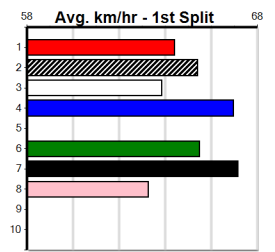

Geelong

8

9:32PM

(VIC time)

TOPCAT VIDEO PRODUCTIONS

Distance: 460m, Race Type: Mixed 3/4, Total Prizemoney: $3,360
1st: $2,250, 2nd: $690, 3rd: $345, 4th: $75

ALL TALENT (7) tends to hit the ground running and he should be leading from go to whoa. SHIMA STRIPE (8) can really burn mid race and he regained some confidence here last time out. GEORGIE BALE (6) may be the value runner

Watchdog Tips: [7] [8] [6] [1] Bet: Win 7

Form Box Wgt Dist Track Date Time BON Margin 1st/2nd (Time) PIR Checked Comment W/R Split 1 S/P Grade

CUTHBERT BINNS [4] Relies on luck but can charge late, keep safe $10.00
Owner(s): BAG OF LOLLYS (SYN), L Cockerell, I Cockerell, M Doppet
Winning Distances: < 300m (0) 300 - 399m (0) 400 - 499m (3) 500 - 599m (2) 600 - 699m (0) > 700m (0)
Winning Weights: 35.7(1) 36.0(2) 36.6(1) 37.1(1)
Race results for horses 6th to 9th.

Box History, Prize Best Starts, Trk/Dts, APM
Box History table with columns Bx, 1st, 2nd, 3rd, 4th, 5th, 6th, 7th, 8th.
Prize Best Starts: $28175.00, 25.68(3)-10/11/23
Trk/Dts: 29-5-4-5, 4-3-0-1
APM: 11959

SPRING BART (SA)[3] Capable but prefer drawn out wide, risky $10.00
Owner(s): M Delbridge
Winning Distances: < 300m (0) 300 - 399m (4) 400 - 499m (12) 500 - 599m (0) 600 - 699m (0) > 700m (0)
Winning Weights: 32.3(3) 32.4(4) 32.5(4) 32.6(2) 32.8(3)
Race results for horses 2nd to 9th.

Box History, Prize Best Starts, Trk/Dts, APM
Box History table with columns Bx, 1st, 2nd, 3rd, 4th, 5th, 6th, 7th, 8th.
Prize Best Starts: $49650.00, 25.80(2)-9/9/23
Trk/Dts: 66-16-12-10
APM: 14153

PIGWIDGION [4] Likely to bump with the two early, next time $21.00
Owner(s): BAG OF LOLLYS (SYN), L Cockerell, I Cockerell, M Doppet
Winning Distances: < 300m (0) 300 - 399m (0) 400 - 499m (4) 500 - 599m (0) 600 - 699m (0) > 700m (0)
Winning Weights: 27.2(1) 27.3(2) 27.6(1)
Race results for horses 6th to 9th.

Box History, Prize Best Starts, Trk/Dts, APM
Box History table with columns Bx, 1st, 2nd, 3rd, 4th, 5th, 6th, 7th, 8th.
Prize Best Starts: $21603.75, 25.86(2)-24/2/23
Trk/Dts: 43-4-7-4, 16-4-3-2
APM: 6317

MULTI MATT [4] Far from disgraced last time, can run a drum $7.00
Owner(s): Hammy (SYN), G Farrugia, W Gallagher, M Field
Winning Distances: < 300m (0) 300 - 399m (0) 400 - 499m (2) 500 - 599m (11) 600 - 699m (1) > 700m (0)
Winning Weights: 33.3(1) 33.6(5) 33.7(3) 33.8(2) 33.9(3)
Race results for horses 3rd to 9th.

Box History, Prize Best Starts, Trk/Dts, APM
Box History table with columns Bx, 1st, 2nd, 3rd, 4th, 5th, 6th, 7th, 8th.
Prize Best Starts: $124630.00, NBT
Trk/Dts: 63-14-10-11, 4-0-1-1
APM: 18142

*** VACANT BOX *** Sire: Dam:

Owner(s): Trainer:
Winning Distances: < 300m (0) 300 - 399m (0) 400 - 499m (0) 500 - 599m (0) 600 - 699m (0) > 700m (0)
Winning Weights: Box History

5