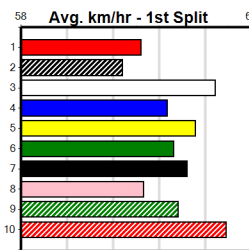

SPORTSBET WE LET THE DOGS OUT

Distance: 400m, Race Type: Grade 5, Total Prizemoney: $2,925
1st: $1,950, 2nd: $600, 3rd: $300, 4th: $75

SUNNY'S ALRIGHT (7) has been racing well in stronger company of late and he has the speed to cross and lead throughout. TINKER GOOSE (8) returned to form last time and he will get a nice cart across early. MYSTIC BRAE (3) has pace to burn

Watchdog Tips: 7 8 3 4 Bet: Win 7

LILY CRACKERS [5] Racing well but this is harder, place at best $11.00
BK Bitch Feb-21 Sire: MEPUNGA BLAZER Dam: HEADSPACE
Owner(s): R Fisher
Trainer: Ronald Fisher (Lara)

TINKER PAT [5] Can miss the kick, pace in three is a worry $7.50
BE Dog Feb-20 Sire: DALGETTY Dam: ZIPPING ELLA
Owner(s): Burns Racing (SYN), C Burns, J Burns
Trainer: Craig Burns (Balliang)

MYSTIC BRAE [5] Terrific muster, should get room early, threat $4.60
BK Bitch Oct-21 Sire: KINLOCH BRAE Dam: UP HILL JILL
Owner(s): R Geall
Trainer: David Geall (Lara)

DOT'S REDEEMER [5] Rarely runs a bad race here, must keep safe $8.00
BK Bitch Feb-21 Sire: MY REDEEMER Dam: MADAM BUTTERFLY
Owner(s): MILLIONAIRES (SYN), J Farrugia, A Farrugia
Trainer: Marcus Lloyd (Anakie)

ZENI BALE (NSW)[5] Talented but drawn to find bother, next time $6.00
BE Bitch Feb-22 Sire: BARCIA BALE Dam: IYLEE BALE
Owner(s): B Wheeler
Trainer: Robert Camilleri (Lara)

1

2

3

4

5