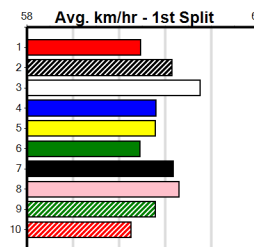

DOWNLOAD THE WATCHDOG APP

Distance: 400m, Race Type: Mixed 6/7, Total Prizemoney: $2,925
1st: $1,950, 2nd: $600, 3rd: $300, 4th: $75

TALCOTT BALE (4) was a dominant 22.13 debut winner at Ballarat and he just needs to step evenly tonight. COMBO COL (8) has been luckless since his Meadows win and he is drawn to make amends. JECHARIS BALE (6) can charge to the line.

Watchdog Tips:	4	8	6	5	Bet:	Win 4

Form Box	Wgt	Dist	Track	Date	Time	BON	Margin	1st/2nd (Time)	PIR	Checked	Comment	WR	Split 1	S/P	Grade	
1	BOB MARKERI [6] Capable but can push up the track, too risky $7.50															
	BK Dog		Mar-22		Sire: WEBLEC ACE		Dam: FANCY FRANCENE		Trainer: Angela Langton (Anakie)							
	Owner(s): Bermaid Mowlo (SYN), P Aumann, M Hose, A Hyde, R Davis, P Duncan															
	Winning Distances: < 300m (0) 300 - 399m (0) 400 - 499m (2) 500 - 599m (0) 600 - 699m (0) > 700m (0)															
	Winning Weights: 31.7(2)															
	1st	(7)	31.7	460	GEL	R7	19-Feb-24	26.08	25.89	1.75L POMMEL BOY (26.19)	M/222			6.65	$14.80	X67
	5th	(7)	31.6	460	GEL	R5	23-Feb-24	26.50	25.67	7.00L WHERE IT BEGAN (26.02)	M/875			6.90	$5.10	X67
	8th	(5)	32.2	525	MEA	R2	16-Mar-24	31.40	29.65	19.00 BORACAY SUMMER (30.12)	S/6688			5.26	$32.00	X67
	2nd	(2)	32.2	515	SAP	R6	24-Mar-24	30.36	29.45	0.50L CYCLONE POPPY (30.33)	M/3312			5.18	$7.30	X67
	8th	(8)	32.2	460	GEL	R3	29-Mar-24	26.94	25.69	11.00 FERGUS ZULU (26.19)	Q/488			6.74	$36.80	X67
5th	(7)	32.6	450	BAL	R2	07-Apr-24	25.97	24.91	6.00L MAGNET MOVER (25.56)	M/564			6.76	$18.70	X67	
4th	(7)	32.3	450	WBL	R9	11-Apr-24	26.18	25.08	9.00L VALLETTA DASH (25.56)	S/664			7.02	$4.40	X67	
6th	(3)	32.6	460	GEL	R5	16-Apr-24	26.85	25.83	15.00 ORBIT BALE (25.83)	M/766			6.87	$6.30	X67	
Last 3 wins NOT included above																
1st	(4)	31.7	400	GEL	R2	06-Feb-24	22.76	22.65	1.00L SHE'S RELOADED (22.81)	Q/22			8.47	$4.00	M	
Prize Best Starts Trk/Dts APM $4440.00 22.76(4)-6/2/24 13-2-2-0 3-1-1-0 2832																

2	REDEEMER BELLE [7] Wide runner inside hurts, may find bother $16.00															
	BK Bitch		Apr-22		Sire: MY REDEEMER		Dam: BELLE'S ON BOOST		Trainer: Danielle Smith (Lara)							
	Owner(s): Smith Racing (SYN), D Smith, J Smith															
	Winning Distances: < 300m (0) 300 - 399m (1) 400 - 499m (0) 500 - 599m (0) 600 - 699m (0) > 700m (0)															
	Winning Weights: 27.7(1)															
	3rd	(1)	27.4	390	WBL	R1	19-Feb-24	22.94	22.26	1.25L POSIE YOU PEST (22.87)	Q/22			8.68	$5.10	M
	1st	(8)	27.7	390	BAL	R1	28-Feb-24	22.58	22.00	0.50L KAYE NIGHT (22.61)	M/11			8.57	$3.00	M
	7th	(3)	28.2	390	SHP	R4	07-Mar-24	23.45	22.39	12.00 ASTON GOZO (22.62)	Q/67			8.93	$23.70	T3-7
	2nd	(6)	28.0	390	BAL	R9	15-Mar-24	22.52	22.08	6.50L ZIVA BALE (22.08)	Q/23			8.50	$13.10	7
	2nd	(2)	27.9	390	BAL	R4	21-Mar-24	22.62	22.01	9.00L SARAH LOUISE (22.01)	Q/22			8.47	$4.30	7
5th	(5)	28.0	400	WGL	R4	30-Mar-24	23.24	22.74	6.00L FIRST MATE (22.86)	Q/55			8.57	$23.20	7	
5th	(7)	27.8	410	HOR	R9	12-Apr-24	24.29	23.58	5.00L MUSIC LESSON (23.95)	M/43			10.57	$20.70	X67	
4th	(6)	27.9	390	BAL	R3	17-Apr-24	23.04	22.22	7.00L LAMIA LUCIA (22.58)	Q/43			8.64	$13.00	X67	
Last 3 wins NOT included above																
Prize Best Starts Trk/Dts APM $2525.00 NBT 16-1-2-3 5-0-0-1 1847