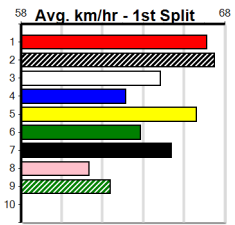

Bendigo

BENDIGO ADVERTISER

Distance: 425m, Race Type: Grade 7, Total Prizemoney: $2,925
1st: $1,950, 2nd: $600, 3rd: $300, 4th: $75

3

3:54PM
(VIC time)

Watchdog Tips: **0 0 0 0** Bet: **0**