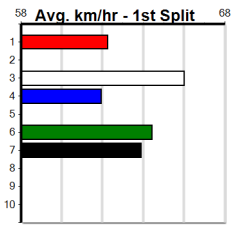

Bendigo

SPORTSBET NOBODY DOES IT EASIER

Distance: 425m, Race Type: Maiden, Total Prizemoney: $2,535
1st: $1,680, 2nd: $520, 3rd: $260, 4th: $75

2

3:37PM

(VIC time)

Watchdog Tips:

0 0 0 0

Bet:

Form	Box	Weight	Dist	Track	Date	Time	BON	Margin	1st/2nd (Time)	PIR	Checked	Comment	W/R	Split 1	S/P	Grade	Winning Boxes								
1 NOAH'S BEST [M]																	<table border="1"> <thead> <tr><th>1</th><th>2</th><th>3</th><th>4</th><th>5</th><th>6</th><th>7</th><th>8</th></tr> </thead> <tbody> <tr><td>Prize</td><td></td><td></td><td></td><td></td><td></td><td></td><td></td><td></td><td></td><td></td><td></td><td></td><td></td><td></td><td></td><td></td><td>$410.00</td></tr> <tr><td>Best</td><td></td><td></td><td></td><td></td><td></td><td></td><td></td><td></td><td></td><td></td><td></td><td></td><td></td><td></td><td></td><td></td><td>FSH</td></tr> <tr><td>Starts</td><td></td><td></td><td></td><td></td><td></td><td></td><td></td><td></td><td></td><td></td><td></td><td></td><td></td><td></td><td></td><td></td><td>4-0-0-1</td></tr> <tr><td>Trk/Dst</td><td></td><td></td><td></td><td></td><td></td><td></td><td></td><td></td><td></td><td></td><td></td><td></td><td></td><td></td><td></td><td></td><td>0-0-0-0</td></tr> <tr><td>APM</td><td></td><td></td><td></td><td></td><td></td><td></td><td></td><td></td><td></td><td></td><td></td><td></td><td></td><td></td><td></td><td></td><td>$410</td></tr> </tbody> </table>								
RF	D	May-22 ORSON ALLEN				MILLY MAC																			
Trainer: Brett McIntyre (Exford)																									
4th	(7)	35.8	460	GEL	R9	25-Mar-24	27.03	25.97	9.50	LFINNIS BALE (26.38)	M/777				7.15	$4.90	M								
3rd	(2)	35.8	450	SHP	R2	01-Apr-24	25.77	25.11	4.25	L MAGNET MOVER (25.48)	S/764				6.91	$20.60	M								
5th	(4)	35.9	525	MEP	R2	10-Apr-24	31.16	29.82	16.00	L ZIPPING KAI (30.06)	M/7555				5.37	$11.50	MH								
4th	(4)	36.0	525	MEP	R1	17-Apr-24	31.09	29.95	17.00	L TAMMY MCIVOR (29.95)	M/6445				5.35	$12.90	M								
Owner(s): B McIntyre																									
2 HYPNOTIC [M]																	<table border="1"> <thead> <tr><th>1</th><th>2</th><th>3</th><th>4</th><th>5</th><th>6</th><th>7</th><th>8</th></tr> </thead> <tbody> <tr><td>Prize</td><td></td><td></td><td></td><td></td><td></td><td></td><td></td><td></td><td></td><td></td><td></td><td></td><td></td><td></td><td></td><td></td><td>$0.00</td></tr> <tr><td>Best</td><td></td><td></td><td></td><td></td><td></td><td></td><td></td><td></td><td></td><td></td><td></td><td></td><td></td><td></td><td></td><td></td><td>FSH</td></tr> <tr><td>Starts</td><td></td><td></td><td></td><td></td><td></td><td></td><td></td><td></td><td></td><td></td><td></td><td></td><td></td><td></td><td></td><td></td><td>0-0-0-0</td></tr> <tr><td>Trk/Dst</td><td></td><td></td><td></td><td></td><td></td><td></td><td></td><td></td><td></td><td></td><td></td><td></td><td></td><td></td><td></td><td></td><td>0-0-0-0</td></tr> <tr><td>APM</td><td></td><td></td><td></td><td></td><td></td><td></td><td></td><td></td><td></td><td></td><td></td><td></td><td></td><td></td><td></td><td></td><td>$0</td></tr> </tbody> </table>								
BE	B	Apr-22 AUSSIE INFRARED				HIGHTAN																			
Trainer: Justin Nolan (Devon Meadows)																									
Owner(s): M Nolan																									
3 MIAMI TICKET [M]																	<table border="1"> <thead> <tr><th>1</th><th>2</th><th>3</th><th>4</th><th>5</th><th>6</th><th>7</th><th>8</th></tr> </thead> <tbody> <tr><td>Prize</td><td></td><td></td><td></td><td></td><td></td><td></td><td></td><td></td><td></td><td></td><td></td><td></td><td></td><td></td><td></td><td></td><td>$75.00</td></tr> <tr><td>Best</td><td></td><td></td><td></td><td></td><td></td><td></td><td></td><td></td><td></td><td></td><td></td><td></td><td></td><td></td><td></td><td></td><td>FSH</td></tr> <tr><td>Starts</td><td></td><td></td><td></td><td></td><td></td><td></td><td></td><td></td><td></td><td></td><td></td><td></td><td></td><td></td><td></td><td></td><td>1-0-0-0</td></tr> <tr><td>Trk/Dst</td><td></td><td></td><td></td><td></td><td></td><td></td><td></td><td></td><td></td><td></td><td></td><td></td><td></td><td></td><td></td><td></td><td>0-0-0-0</td></tr> <tr><td>APM</td><td></td><td></td><td></td><td></td><td></td><td></td><td></td><td></td><td></td><td></td><td></td><td></td><td></td><td></td><td></td><td></td><td>$75</td></tr> </tbody> </table>								
BK	D	May-22 FERNANDO BALE				VEGAS TICKET																			
Trainer: Michael Chilcott (Heathcote)																									
4th	(3)	26.2	410	HOR	R2	16-Apr-24	24.17	23.10	9.00	L XOEL BALE (23.56)	M/33				10.59	$11.50	M								
Owner(s): G Sprod