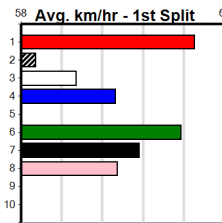

Bendigo

AVARD CIVIL GDR (0-4 WINS)

Distance: 660m, Race Type: Restricted Win, Total Prizemoney: $5,940
1st: $4,040, 2nd: $1,215, 3rd: $610, 4th: $75

4

4:17PM

(VIC time)

Watchdog Tips:

0 0 0 0

Bet:

Form	Box	Weight	Dist	Track	Date	Time	BON	Margin	1st/2nd (Time)	PIR	Checked	Comment	W/R	Split 1	S/P	Grade

1 BOOM LATERAL (NSW)[5]
BK D Feb-20 ZULU ZEUS HIDDEN DREAMS
Trainer: Gerard O'keeffe (Neerim Junction)
2nd (5) 32.4 715 SAN R6 02-Dec-23 42.61 41.75 12.00LBIG SUZIE (41.83) M/6532 . . . 6.34 $17.40 GL
3rd (7) 32.2 640 SLE R9 17-Dec-23 36.81 36.60 2.50LZINZAN CHOPPER (36.64) M/4454 . . . 6.38 $7.80 SH
5th (8) 32.0 710 BGC R5 20-Jan-24 42.58 41.86 11.00SCINTILLATE (41.86) 77 . 77 16.56 $12.00 GL
2nd (4) 31.2 640 SLE R3 21-Apr-24 37.27 37.01 2.75LPOMMEL BOY (37.09) M/5443 . SW . 6.38 $2.90 RW

Owner(s): G Miller

Winning Boxes

1	2	3	4	5	6	7	8
						1	3
Prize	$56,887.14						
Best	FSH						
Starts	36-4-11-10						
Trk/Dst	0-0-0-0						
APM	$6508						

2 STAR STAY [7]
BD D Feb-22 FERNANDO BALE VAN NINDI
Trainer: Lachlan Scott (Tatura)
7th (2) 29.2 595 SAP R3 25-Feb-24 35.38 34.40 11.00LMCNULTY (34.63) S/8887 . . . 10.13 $12.30 RW
1st (6) 30.8 515 SAP R1 07-Apr-24 30.15 29.34 9.00LMY MUM ROCKS (30.76) S/5721 . SW . 5.62 $18.50 M
3rd (5) 30.7 500 BEN R7 10-Apr-24 29.14 28.32 6.50LSPEEDING TURTLE (28.69) S/885 . . . 7.25 $6.20 T3-7
2nd (8) 30.5 600 MEA R3 20-Apr-24 34.82 34.73 0.50LWINDSOR GIRL (34.79) S/5543 . SW . 9.58 $16.00 RW

Owner(s): SCOTT FORTITUDE (SYN), E Scott, L Scott

Winning Boxes

1	2	3	4	5	6	7	8
						1	
Prize	$4,470.00						
Best	FSTD						
Starts	5-1-1-2						
Trk/Dst	0-0-0-0						
APM	$4352						

3 PRIMO TONIC [M]
WBK D Mar-22 MEPUNGA BLAZER MAHJONG WORLD
Trainer: David Condon (Devon Meadows)
3rd (3) 33.7 515 SAP R1 31-Mar-24 30.43 29.79 2.25LTEMPER TRAP (30.27) S/4444 . . . 5.30 $3.70 M
3rd (2) 33.8 515 SAP R1 07-Apr-24 30.80 29.34 9.50LSTAR STAY (30.15) S/6555 . . . 5.39 $3.00 M
4th (4) 33.6 460 WGL R2 13-Apr-24 26.30 25.95 5.50LEEMPTY YOUR MIND (25.95) M/654 . . . 6.85 $12.10 M
3rd (4) 33.5 595 SAP R3 21-Apr-24 35.29 34.02 4.50LNO WAY PUNK (34.99) S/7654 . . . 9.89 $3.20 RW

Owner(s): Passarelli Anastasio (SYN), N Passarelli, T Anastasio

Winning Boxes

1	2	3	4	5	6	7	8
Prize	$3,220.00						
Best	FSH						
Starts	13-0-1-5						
Trk/Dst	0-0-0-0						
APM	$2910						

4 ARMAGH [5]
BK D Oct-21 SHIMA SHINE LIZZIE'S ENTITY
Trainer: Donna Knight (Talbot)
4th (2) 29.8 515 SAP R9 07-Apr-24 30.13 29.34 5.50LASTON GOZO (29.78) M/5344 . . . 5.27 $25.50 RW
5th (7) 29.8 730 MEA R4 13-Apr-24 43.99 42.60 20.00LREDEEMER BLUE (42.60) M/3455 . . . 5.14 $49.50 X45
6th (5) 29.8 525 MEP R4 17-Apr-24 31.20 29.95 8.50LLEARNED LESSON (30.62) S/8766 . . . 5.44 $24.90 T3-5
2nd (2) 30.0 545 BAL R6 21-Apr-24 31.62 31.57 0.75LHUMMOCK (31.57) M/5443 . . . 6.97 $11.60 5

Owner(s): D Knight

Winning Boxes

1	2	3	4	5	6	7	8
1						1	1
Prize	$9,080.00						
Best	NBT						
Starts	25-3-2-0						
Trk/Dst	1-0-0-0						
APM	$4613						

5 *** VACANT BOX ***

Trainer:
Owner(s):

Winning Boxes

1	2	3	4	5	6	7	8