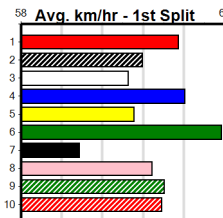

Watchdog Tips: 0 0 0 0 Bet: