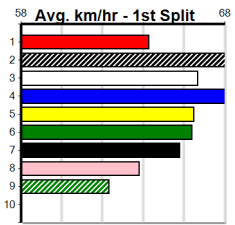

# JARROD LARKIN CONCRETING

Distance: 425m, Race Type: Grade 6, Total Prizemoney: \$2,925  
1st: \$1,950, 2nd: \$600, 3rd: \$300, 4th: \$75