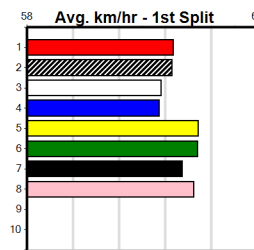

Box History table for Inter Star Fire with columns 1st-8th and prize information.

1

2

3

4

5

MANNINGS GREYHOUND COMPLEX

Distance: 500m, Race Type: Grade 5, Total Prizemoney: \$3,340
1st: \$2,230, 2nd: \$690, 3rd: \$345, 4th: \$75