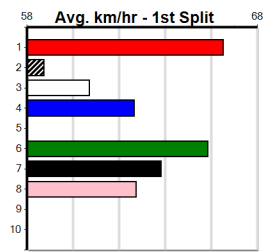

AVARD CIVIL GDR (0-4 WINS)

Distance: 660m, Race Type: Restricted Win, Total Prizemoney: $5,940
1st: $4,040, 2nd: $1,215, 3rd: $610, 4th: $75

Watchdog Tips:

Bet:

Form Box Wgt Dist Track Date Time BON Margin 1st/2nd (Time) PIR Checked Comment WR Split 1 S/P Grade

BOOM LATERAL (NSW)[5]
BK Dog Feb-20 Sire: ZULU ZEUS Dam: HIDDEN DREAMS
Owner(s): G Miller
Trainer: Gerard O'keeffe (Neerim Junction)
Winning Distances: < 300m (0) 300 - 399m (0) 400 - 499m (0) 500 - 599m (1) 600 - 699m (1) > 700m (2)
Winning Weights: 30.2(1) 31.0(1) 31.1(1) 31.5(1)
Box History table with columns Bx, 1st, 2nd, 3rd, 4th, 5th, 6th, 7th, 8th.

STAR STAY [7]
BD Dog Feb-22 Sire: FERNANDO BALE Dam: VAN NINDI
Owner(s): SCOTT FORTITUDE (SYN), E Scott, L Scott
Trainer: Lachlan Scott (Tatura)
Winning Distances: < 300m (0) 300 - 399m (0) 400 - 499m (0) 500 - 599m (1) 600 - 699m (0) > 700m (0)
Winning Weights: 30.8(1)
Box History table with columns Bx, 1st, 2nd, 3rd, 4th, 5th, 6th, 7th, 8th.

PRIMO TONIC [M]
WBK Dog Mar-22 Sire: MEPUNGA BLAZER Dam: MAHJONG WORLD
Owner(s): Passarelli Anastasio (SYN), N Passarelli, T Anastasio
Trainer: David Condon (Devon Meadows)
Winning Distances: < 300m (0) 300 - 399m (0) 400 - 499m (0) 500 - 599m (0) 600 - 699m (0) > 700m (0)
Winning Weights:
Box History table with columns Bx, 1st, 2nd, 3rd, 4th, 5th, 6th, 7th, 8th.

ARMAGH [5]
BK Dog Oct-21 Sire: SHIMA SHINE Dam: LIZZIE'S ENTITY
Owner(s): D Knight
Trainer: Donna Knight (Talbot)
Winning Distances: < 300m (0) 300 - 399m (0) 400 - 499m (1) 500 - 599m (1) 600 - 699m (0) > 700m (1)
Winning Weights: 30.6(2) 31.2(1)
Box History table with columns Bx, 1st, 2nd, 3rd, 4th, 5th, 6th, 7th, 8th.

*** VACANT BOX ***
Sire: Dam:
Owner(s):
Trainer:
Winning Distances: < 300m (0) 300 - 399m (0) 400 - 499m (0) 500 - 599m (0) 600 - 699m (0) > 700m (0)
Winning Weights:
Box History

1

2

3

4

5