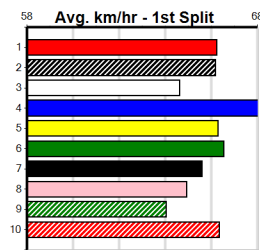

SPORTSBET FINAL (1-4 WINS)

Distance: 425m, Race Type: Restricted Win Final, Total Prizemoney: $3,360
1st: $2,250, 2nd: $690, 3rd: $345, 4th: $75

Watchdog Tips:

Bet:

Table with columns: Form Box, Wgt, Dist, Track, Date, Time, BON, Margin, 1st/2nd (Time), PIR, Checked, Comment, WR, Split 1, S/P, Grade

TAT LIBBY [4]
BK Bitch Apr-22 Sire: MEPUNGA BLAZER Dam: SO SAY
Owner(s): D Warburton
Trainer: David Warburton (Tatura)
Winning Distances: < 300m (0) 300 - 399m (1) 400 - 499m (3) 500 - 599m (0) 600 - 699m (0) > 700m (0)
Winning Weights: 26.9(1) 27.1(2) 27.2(1)
Box History table and Prize Best Starts table included.

GOT THE CASH [4]
BK Dog Apr-22 Sire: TOMMY SHELBY Dam: FRANK'S GIRL
Owner(s): P Mcdowall
Trainer: Matthew Lanigan (Rowsley)
Winning Distances: < 300m (0) 300 - 399m (0) 400 - 499m (2) 500 - 599m (2) 600 - 699m (0) > 700m (0)
Winning Weights: 28.7(1) 29.3(1) 29.6(1) 29.8(1)
Box History table and Prize Best Starts table included.

DON'T TELL SHELL [5]
BK Bitch Dec-21 Sire: FABREGAS Dam: ELSA ROSE
Owner(s): heathcote park red nine syn (SYN), J Chilcott, L Forde, W Owen, T Byrne
Trainer: Michael Chilcott (Heathcote)
Winning Distances: < 300m (0) 300 - 399m (0) 400 - 499m (3) 500 - 599m (0) 600 - 699m (0) > 700m (0)
Winning Weights: 28.3(2) 28.5(1)
Box History table and Prize Best Starts table included.

WILL VANSON [4]
RF Dog Feb-22 Sire: BERNARDO Dam: VAN EVIE
Owner(s): J Vandemaat
Trainer: Chloe Van de maat (Healesville)
Winning Distances: < 300m (0) 300 - 399m (1) 400 - 499m (4) 500 - 599m (0) 600 - 699m (0) > 700m (0)
Winning Weights: 35.1(1) 35.2(1) 35.6(1) 35.7(1) 35.9(1)
Box History table and Prize Best Starts table included.

ASTON PING [5]
BD Bitch Jan-22 Sire: FERNANDO BALE Dam: ZOOM OUT
Owner(s): R Borda
Trainer: Benjamin Magri (Avalon)
Winning Distances: < 300m (0) 300 - 399m (1) 400 - 499m (3) 500 - 599m (0) 600 - 699m (0) > 700m (0)
Winning Weights: 25.6(2) 25.9(1) 26.0(1)
Box History table and Prize Best Starts table included.