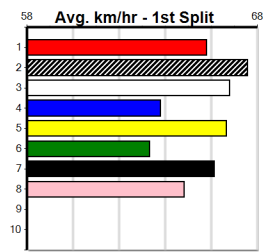

AG TYRES & WHEELS

Distance: 500m, Race Type: Mixed 4/5, Total Prizemoney: $3,875
1st: $2,600, 2nd: $800, 3rd: $400, 4th: $75

Watchdog Tips:

Bet:

Form Box Wgt Dist Track Date Time BON Margin 1st/2nd (Time) PIR Checked Comment W/R Split 1 S/P Grade

BIG YETI [5]
BD Dog Apr-22 Sire: TOMMY SHELBY Dam: FRANK'S GIRL
Owner(s): Thank frank (SYN), P Mcdowall, G Skene, B Hoy
Trainer: Matthew Lanigan (Rowsley)

Box History
Bx 1st 2nd 3rd 4th 5th 6th 7th 8th
Prize Best Starts Trk/Dts APM

BANDIT BULLET (NSW)[5]
FBD Dog Jan-21 Sire: FERNANDO BALE Dam: RACING BOOTS
Owner(s): Paul Bushell and Dennis Jenkins (SYN), P Bushell, D Jenkins
Trainer: Geoffrey Mitchell (Spotswood)

Box History
Bx 1st 2nd 3rd 4th 5th 6th 7th 8th
Prize Best Starts Trk/Dts APM

LAKEVIEW VINCENT [5]
WF Dog Sep-21 Sire: FERNANDO BALE Dam: LAKEVIEW GRACE
Owner(s): T Hammerstein
Trainer: Wayne Gray (Wendouree)

Box History
Bx 1st 2nd 3rd 4th 5th 6th 7th 8th
Prize Best Starts Trk/Dts APM

CAILAH'S PISTOL [5]
BK Dog Jun-21 Sire: ASTON DEE BEE Dam: ACOUSTIC LEE
Owner(s): B Brady
Trainer: Brendan Brady (Paradise Beach)

Box History
Bx 1st 2nd 3rd 4th 5th 6th 7th 8th
Prize Best Starts Trk/Dts APM

LYRICAL LASSY [4]
BD Bitch Jun-21 Sire: GET IT GIZMO Dam: ZIPPING LYRIC
Owner(s): D Klemke
Trainer: Dallan Klemke (Lara)

Box History
Bx 1st 2nd 3rd 4th 5th 6th 7th 8th
Prize Best Starts Trk/Dts APM

1

2

3

4

5