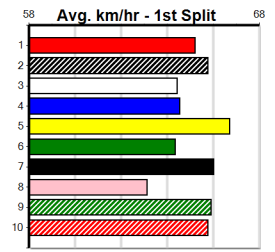

Bendigo

5

4:37PM

(VIC time)

HIP POCKET BENDIGO

Distance: 425m, Race Type: Grade 5, Total Prizemoney: $2,925
1st: $1,950, 2nd: $600, 3rd: $300, 4th: $75

Watchdog Tips:

Bet:

Form Box Wgt Dist Track Date Time BON Margin 1st/2nd (Time) PIR Checked Comment WR Split 1 S/P Grade

ROLLING STORM [5]

BKW Dog Dec-21 Sire: WHISKEY RIOT Dam: ALCYONE

Owner(s): BEV AND DANIEL (SYN), B Pell, D Pell

Trainer: Daniel Pell (Toolleen)

Winning Distances: < 300m (0) 300 - 399m (2) 400 - 499m (2) 500 - 599m (0) 600 - 699m (0) > 700m (0)

Winning Weights: 34.2(1) 34.6(2) 35.3(1)

Table with 10 columns (7th to 1st) and 10 rows of race results for Rolling Storm.

Last 3 wins NOT included above

Table with 10 columns (1st to 7th) and 3 rows of race results for Rolling Storm.

Box History

Box History table for Rolling Storm with columns 1st-8th and prize information.

ELUSIVE BARB [5]

BK Dog Feb-22 Sire: HOUDINI BOY Dam: ELUSIVE ANAKE

Owner(s): J Bovett

Trainer: Alfred King (Sulky)

Winning Distances: < 300m (0) 300 - 399m (1) 400 - 499m (5) 500 - 599m (0) 600 - 699m (0) > 700m (0)

Winning Weights: 31.1(1) 31.2(1) 31.3(1) 31.6(2) 31.8(1)

Table with 10 columns (1st to 8th) and 10 rows of race results for Elusive Barb.

Last 3 wins NOT included above

Table with 10 columns (1st to 8th) and 3 rows of race results for Elusive Barb.

Box History

Box History table for Elusive Barb with columns 1st-8th and prize information.

NUMEROUS [5]

RF Dog May-22 Sire: ASTON DEE BEE Dam: APPOINTED

Owner(s): D Hammerstein

Trainer: Douglas Hammerstein (Ararat)

Winning Distances: < 300m (0) 300 - 399m (1) 400 - 499m (6) 500 - 599m (0) 600 - 699m (0) > 700m (0)

Winning Weights: 33.0(1) 33.1(1) 33.4(1) 33.6(2) 33.8(1) 34.2(1)

Table with 10 columns (8th to 5th) and 10 rows of race results for Numerous.

Last 3 wins NOT included above

Table with 10 columns (1st to 6th) and 3 rows of race results for Numerous.

Box History

Box History table for Numerous with columns 1st-8th and prize information.

NICKLEBY ACTION [5]

BD Dog Nov-21 Sire: FERAL FRANKY Dam: NICKO DANCER

Owner(s): J Hall

Trainer: Julie Hall (Dingee)

Winning Distances: < 300m (0) 300 - 399m (2) 400 - 499m (3) 500 - 599m (0) 600 - 699m (0) > 700m (0)

Winning Weights: 33.4(2) 33.6(1) 33.9(1) 34.1(1)

Table with 10 columns (7th to 5th) and 10 rows of race results for Nickleby Action.

Last 3 wins NOT included above

Table with 10 columns (1st to 6th) and 3 rows of race results for Nickleby Action.

Box History

Box History table for Nickleby Action with columns 1st-8th and prize information.

INTER STAR FIRE [5]

WBD Bitch May-21 Sire: FERNANDO BALE Dam: INTER ELESIA

Owner(s): TONY JOE AND JOE (SYN), T Interligi, J Varchione, J Interligi

Trainer: Olivia Cartechini (Dandenong Nor)

Winning Distances: < 300m (0) 300 - 399m (6) 400 - 499m (3) 500 - 599m (0) 600 - 699m (0) > 700m (0)

Winning Weights: 24.9(1) 25.2(1) 25.3(1) 25.4(2) 25.8(2) 25.9(1) 26.0(1)

Table with 10 columns (8th to 5th) and 10 rows of race results for Inter Star Fire.

Last 3 wins NOT included above

Table with 10 columns (1st to 6th) and 3 rows of race results for Inter Star Fire.

Box History