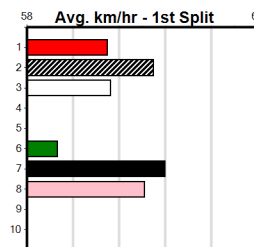

1
3:16PM
(VIC time)

Distance: 425m, Race Type: Maiden, Total Prizemoney: $2,535
1st: $1,680, 2nd: $520, 3rd: $260, 4th: $75

Watchdog Tips: ☐ ☐ ☐ ☐ ☐ **Bet:** ☐

Form Box	Wgt	Dist	Track	Date	Time	BON	Margin	1st/2nd (Time)	PIR	Checked	Comment	WR	Split 1	S/P	Grade

1

CANYA LIBBY (NSW)[M]
BE Bitch Oct-22 Sire: ASTON RUPEE Dam: BALI SUNSET Trainer: Matthew Lanigan (Rowsley)
Owner(s): M Lanigan
Winning Distances: < 300m (0) 300 - 399m (0) 400 - 499m (0) 500 - 599m (0) 600 - 699m (0) > 700m (0)
Winning Weights:
4th (8) 26.9 425 BEN R1 19-Apr-24 24.79 23.70 9.00L TIME TO PROPHET (24.18) M/445 6.78 $2.20 M

Box History

Bx	1st	2nd	3rd	4th	5th	6th	7th	8th
1								
2								
3								
4								
5								
6								
7								
8				1				

Prize Best Starts Trk/Dts APM $75.00 NBT 1-0-0-0 1-0-0-0 75

Last 3 wins NOT included above

2

BLACKPOOL VIPER [M]
BE Dog Jul-22 Sire: ASTON RUPEE Dam: LOCHINVAR ADORE Trainer: Alexis Kenyon (Lara)
Owner(s): R Kenyon
Winning Distances: < 300m (0) 300 - 399m (0) 400 - 499m (0) 500 - 599m (0) 600 - 699m (0) > 700m (0)
Winning Weights:
4th (6) 32.0 400 GEL R1 22-Mar-24 23.40 22.53 9.00L MILL ALI (22.80) S/45 8.75 $17.10 M
7th (7) 31.6 410 HOR R1 02-Apr-24 24.44 23.24 12.00 BERYL'S PRIDE (23.61) M/87 11.05 $68.20 M
2nd (6) 32.4 400 GEL R2 16-Apr-24 23.07 22.64 5.50L SUDOKU CARMELLO (22.69) M/22 SW 8.63 $49.60 M

Box History

Bx	1st	2nd	3rd	4th	5th	6th	7th	8th
1								
2								
3								
4								
5								
6	1			1				
7							1	
8								

Prize Best Starts Trk/Dts APM $395.00 FSH 3-0-1-0 0-0-0-0 380

Last 3 wins NOT included above

3

LIGHTNING LEGS [M]
BK Dog Oct-21 Sire: ZIPPING GARTH Dam: LEVUSHKA Trainer: Adam Norris (Girgarre)
Owner(s): A Norris
Winning Distances: < 300m (0) 300 - 399m (0) 400 - 499m (0) 500 - 599m (0) 600 - 699m (0) > 700m (0)
Winning Weights:
2nd (8) 34.2 425 BEN R1 31-Oct-23 24.67 24.03 1.5L SHA TIN KING (24.58) M/665 6.79 $5.80 M
2nd (3) 34.6 425 BEN R2 08-Nov-23 24.45 23.94 2.75L DIALED IN (24.26) M/654 6.78 $4.20 T3-M
4th (4) 35.0 425 BEN R1 18-Nov-23 24.65 24.05 3.5L JAVELINA (24.42) M/764 6.81 $9.80 M
4th (8) 34.7 500 BEN R3 22-Nov-23 28.69 28.38 3.75L NELLIE ZOOM (28.43) S/444 6.82 $4.40 T3-M
5th (3) 34.4 425 BEN R3 13-Dec-23 24.89 23.93 9.50L NUMEROUS (24.24) S/776 6.88 $8.30 T3-M
7th (3) 34.4 500 BEN R2 20-Dec-23 29.84 28.43 18.00 PERFECT ACE (28.59) M/746 6.90 $3.50 T3-M
7th (5) 36.0 390 SHP R1 11-Apr-24 23.17 21.83 6.50L BONNIEVILLE ICON (22.75) S/87 9.14 $9.40 M
6th (8) 35.5 390 SHP R1 18-Apr-24 23.57 22.09 22.00 RESCHEDULE (22.09) M/86 9.78 $7.20 T3-M

Box History

Bx	1st	2nd	3rd	4th	5th	6th	7th	8th
1								
2		1						
3	1			1			1	
4				1				
5				1				1
6			1					
7						1		
8	1		2			1		

Prize Best Starts Trk/Dts APM $1440.00 NBT 13-0-2-2 7-0-2-1 450

Last 3 wins NOT included above

4

HIGHER FORCE [M]
BD Dog Apr-22 Sire: FERAL FRANKY Dam: XTREME NOTICE Trainer: Aaron Debattista (Toolleen)
Owner(s): A Debattista
Winning Distances: < 300m (0) 300 - 399m (0) 400 - 499m (0) 500 - 599m (0) 600 - 699m (0) > 700m (0)
Winning Weights:

Box History

Bx	1st	2nd	3rd	4th	5th	6th	7th	8th
1								
2								
3								
4								
5								
6								
7								
8								

Prize Best Starts Trk/Dts APM $0 FSH 0-0-0-0 0-0-0-0 0

Last 3 wins NOT included above

5

*** VACANT BOX ***
Sire: Dam: Trainer:
Owner(s):
Winning Distances: < 300m (0) 300 - 399m (0) 400 - 499m (0) 500 - 599m (0) 600 - 699m (0) > 700m (0)
Winning Weights:

Trainer:

Box History