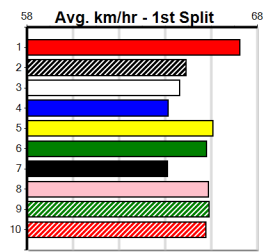

PETER BROWN CUSTOM HOMES

Distance: 425m, Race Type: Mixed 4/5, Total Prizemoney: $3,360
1st: $2,250, 2nd: $690, 3rd: $345, 4th: $75

Watchdog Tips: ☐ ☐ ☐ ☐ ☐

Bet:

UNCLE ROSCO [4]
WBE Dog **Feb-21** Sire: **FERNANDO BALE** Dam: **ROSE PETAL ZARR** Trainer: **Ross Lyons (Longlea)**
Owner(s): **K Mcglone**
Winning Distances: < 300m (0) 300 - 399m (5) 400 - 499m (4) 500 - 599m (0) 600 - 699m (0) > 700m (0)
Winning Weights: **32.6(2) 32.7(4) 32.8(1) 33.2(1) 33.7(1)**

Rank	Age	Sex	Weight	Track	Date	Time	Margin	1st/2nd (Time)	PIR	Checked	Comment	WR	Split 1	S/P	Grade
3rd	(5)	M	33.9	SHP	R10	01-Jan-24	22.12	21.75	4.25L	ASTON COOPER (21.83)	M/43	.	.	.	8.64 $11.00 X45
7th	(1)	M	33.7	HVL	R6	14-Jan-24	19.67	19.16	3.5L	RIO BHODI (19.44)	M/3	.	.	.	6.65 $3.20 X45
2nd	(6)	M	33.3	HVL	R6	21-Jan-24	19.64	19.22	1.5L	ON A MISSION (19.55)	M/3	.	.	.	6.61 $9.40 X45
3rd	(6)	M	32.9	BEN	R10	26-Jan-24	24.07	23.85	1.00L	BELIEVING (24.02)	M/333	.	.	.	6.54 $5.70 4
5th	(7)	M	32.6	HVL	R9	04-Feb-24	19.41	18.76	3.5L	MOVE AWAY (19.18)	M/4	.	.	.	6.58 $4.40 5
1st	(1)	M	33.7	BAL	R10	03-Apr-24	22.14	21.97	0.75L	CHASING HEARTS (22.18)	M/11	.	.	SW	8.40 $7.00 5
4th	(7)	M	33.6	BAL	R7	10-Apr-24	22.67	21.89	8.00L	GUNAI PRINCE (22.11)	S/45	.	.	.	8.51 $5.30 X45
2nd	(8)	M	33.6	BEN	R7	19-Apr-24	23.96	23.70	3.75L	CANYA CHARISMA (23.70)	M/522	.	.	.	6.58 $6.60 4

Last 3 wins NOT included above

1st	(4)	M	32.7	SHP	R10	02-Sep-23	25.37	25.24	0.75L	ASTON SADIO (25.42)	Q/211	.	.	.	6.64 $4.00 5
1st	(8)	M	32.7	BEN	R10	22-Sep-23	23.82	23.75	6.50L	KRAKEN ROVER (24.26)	M/111	.	.	.	6.53 $7.60 5
1st	(3)	M	33.2	SHP	R10	30-Oct-23	22.23	21.97	0.25L	VICTA TARA (22.24)	Q/21	.	.	SW	8.42 $9.40 X45

Box History

Bx	1st	2nd	3rd	4th	5th	6th	7th	8th
1	2							1
2	1	1	1					
3	2		1	1		1	1	
4	1	1			1			
5			1	1				1
6	1	1	2			1		1
7		4		1	1			1
8	2	2		1	1			

Prize Best Starts Trk/Dts APM: $25980.00, 23.82(8)-22/9/23, 37-9-9-5, 10-2-3-3, 7666