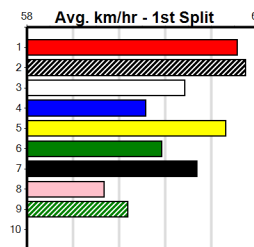

9

***** NO RESERVE *****

Owner(s):
 Winning Distances: < 300m (0) 300 - 399m (0) 400 - 499m (0) 500 - 599m (0) 600 - 699m (0) > 700m (0)
 Winning Weights:

Trainer:

Box History

10

BENDIGO ADVERTISER

Distance: 425m, Race Type: Grade 7, Total Prizemoney: \$2,925
1st: \$1,950, 2nd: \$600, 3rd: \$300, 4th: \$75