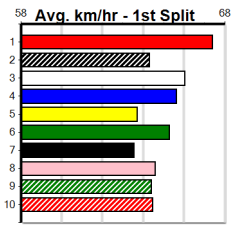

SPORTSBET FINAL (1-6 WINS)

Distance: 600m, Race Type: Restricted Win Final, Total Prizemoney: $10,375
1st: $7,000, 2nd: $2,150, 3rd: $1,075, 4th: $150

5

8:04PM

(VIC time)

SERENE EQUITY (1) looks the winner here. She was the quickest of the heat winners, has the gun draw and should be leading throughout. CONTAINER (2) was smartly placed behind the top elect in his heat and looks a strong exacta option.

Watchdog Tips:

1

2

4

5

Best Bet

Win 1