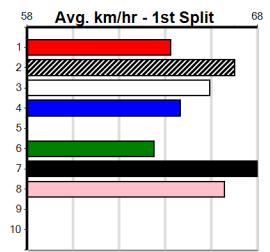

HUME NUTRITION HT4

Distance: 525m, Race Type: Grade 5 Heat, Total Prizemoney: $8,785
1st: $5,900, 2nd: $1,820, 3rd: $915, 4th: $150

AFIRE (2) has resumed racing with two sizzling wins and looks drawn to win once again. PEPPER RUSH (7) should keep his line early and challenge for the early lead. SPIRITED AVENGER (8) can follow the 7 across and fill a minor placing.

Watchdog Tips: 2 7 8 6 **Bet:** Trifecta 2/7,8/6,7,8 ($10 - 250%)

1

BATTLE OF WILL [5] **$9.00**

Shows promise but meets some fast ones here.

BK Dog May-22 Sire: KURO KISMET Dam: DANI THRILLS

Owner(s): M Clark **Trainer: Bianca Clark (Briagolong)**

Winning Distances: < 300m (0) 300 - 399m (0) 400 - 499m (5) 500 - 599m (1) 600 - 699m (0) > 700m (0)

Winning Weights: 32.9(1) 33.0(1) 33.1(2) 33.2(1) 33.4(1)

Rank	Box	Dist	Track	Date	Time	BOB	Margin	1st/2nd (Time)	PIR	Checked	Comment	WR	Split 1	S/P	Grade
8th	(3)	33.2	435	SLE	R6	04-Feb-24	24.79	24.19	4.50L	SKINNY OLIVE (24.48)	M/788	.	.	.	5.40 $42.00 S
8th	(1)	33.5	450	TRA	R7	28-Feb-24	25.87	24.78	16.00	MARCO ROSE (24.78)	S/668	.	.	.	6.58 $5.40 5
6th	(2)	33.2	435	SLE	R6	10-Mar-24	24.71	24.30	6.00L	EARLY SECRETS (24.30)	Q/366	.	.	.	5.29 $26.80 X34
5th	(8)	33.4	510	SLE	R8	17-Mar-24	29.52	28.69	5.50L	FLYING PIE (29.16)	M/222	.	.	.	9.26 $4.10 5
3rd	(1)	32.9	515	SAP	R10	24-Mar-24	30.18	29.45	7.50L	LAROZA BALE (29.67)	M/3233	.	.	.	5.21 $4.30 5
4th	(2)	32.8	435	SLE	R7	07-Apr-24	24.82	24.50	4.25L	DAUNDEE DAMAGE (24.53)	M/764	.	.	.	5.37 $16.30 X34
1st	(7)	33.1	515	SAN	R12	11-Apr-24	29.73	29.45	4.00L	DINTREE TIARA (30.00)	Q/2211	.	.	.	5.13 $10.90 5
5th	(8)	33.6	515	SAP	R7	21-Apr-24	30.13	29.30	4.75L	ROCKIN' RHINO (29.81)	M/5765	.	.	.	5.20 $3.00 5

Last 3 wins NOT included above

1st	(6)	33.0	435	SLE	R2	17-Dec-23	24.59	24.09	1.5L	HELL RAIDER (24.69)	M/544	.	.	.	5.23 $17.80 RWH
1st	(3)	32.9	435	SLE	R5	31-Dec-23	24.30	24.08	0.75L	BO RHAPSODY (24.34)	Q/111	.	SW	.	5.18 $28.90 RWF
1st	(3)	33.2	435	SLE	R7	21-Jan-24	24.55	24.08	1.5L	BIG LEX (24.65)	Q/211	.	SW	.	5.25 $4.30 RWH

Box	1st	2nd	3rd	4th	5th	6th	7th	8th
1			1					
2					1		1	
3	2							1
4	1				1	1		1
5			1					
6	1							
7	2							
8					2			

Prize Best Starts Trk/Dts APM

$27873.57 FSH 17-6-0-2 0-0-0-0 17167