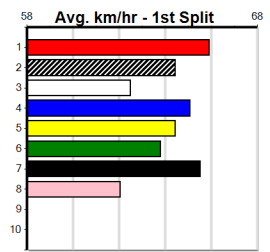

Sale
6
6:49PM
(VIC time)

LOLLY KINGDOM & ICE CREAMERY

Distance: 435m, Race Type: Mixed 4/5, Total Prizemoney: $3,360
1st: $2,250, 2nd: $690, 3rd: $345, 4th: $75

Watchdog Tips:

Bet:

Form Box Wgt Dist Track Date Time BON Margin 1st/2nd (Time) PIR Checked Comment W/R Split 1 S/P Grade

DR. ASHER [5]
BK Dog Jan-22 Sire: BERNARDO Dam: SWEET DEMI
Owner(s): DOCTORS KENNELS (SYN), J McMahon, J Gill Trainer: Emily McMahon (Darriman)
Winning Distances: < 300m (0) 300 - 399m (5) 400 - 499m (1) 500 - 599m (0) 600 - 699m (0) > 700m (0)
Winning Weights: 28.5(1) 28.6(1) 28.7(1) 28.8(1) 29.0(1) 29.3(1)

Box	1st	2nd	3rd	4th	5th	6th	7th	8th
1	1	1	1					
2			1					
3								
4	1	1						
5						1		
6	2			2				
7	2							
8								

Prize Best Starts Trk/Dts APM $20660.00 NBT 14-6-2-2 1-0-0-0 15452

DR. YANNICK [4]
BK Dog Jan-22 Sire: BERNARDO Dam: SWEET DEMI
Owner(s): J McMahon Trainer: Marcus McMahon (Darriman)
Winning Distances: < 300m (0) 300 - 399m (0) 400 - 499m (5) 500 - 599m (0) 600 - 699m (0) > 700m (0)
Winning Weights: 28.6(1) 28.8(1) 29.2(2) 29.3(1)

Box	1st	2nd	3rd	4th	5th	6th	7th	8th
1								
2	2		1					
3	2			1		1		
4	1							
5						1		
6				2				
7					1			
8		1					1	

Prize Best Starts Trk/Dts APM $10605.00 24.45(3)-17/3/24 15-5-1-1 5-3-0-0 8148

OMEGA BOWIE [5]
BD Dog Jun-21 Sire: FERNANDO BALE Dam: OMEGA BRITTANY
Owner(s): B Harper Trainer: Barry Harper (Seaspray)
Winning Distances: < 300m (0) 300 - 399m (2) 400 - 499m (3) 500 - 599m (0) 600 - 699m (0) > 700m (0)
Winning Weights: 33.2(2) 33.4(3)

Box	1st	2nd	3rd	4th	5th	6th	7th	8th
1	2	1	1					
2							1	
3								
4	1							
5					2			
6	1			1				
7				2				1
8	1					1		

Prize Best Starts Trk/Dts APM $11130.00 24.40(4)-21/1/24 15-5-1-1 8-1-1-1 6366

GOT THE LOT (NSW)[5]
BK Dog Dec-20 Sire: EL GRAND SENOR Dam: SPARE CASH
Owner(s): B Alford Trainer: Brian Alford (Yarram)
Winning Distances: < 300m (0) 300 - 399m (7) 400 - 499m (13) 500 - 599m (1) 600 - 699m (0) > 700m (0)
Winning Weights: 31.3(1) 31.6(2) 32.0(1) 32.6(1) 32.9(2) 33.0(1) 33.1(2) 33.2(2) 33.3(1) 33.4(5) 33.5(1) 33.6(1) 33.9(1)

Box	1st	2nd	3rd	4th	5th	6th	7th	8th
1	4	3	1	1				
2	1	1						1
3	3				2	1	1	
4	5	3	1	2	2	2	1	
5	3		1					
6	1	2	1	1		1		
7	2	2	1					
8	2	1	1	1		1	1	1

Prize Best Starts Trk/Dts APM $74817.50 24.39(1)-29/10/23 66-21-15-5 8-1-1-2 15575

MADALIA SNOOPY [5]
BK Dog Jun-21 Sire: ASTON DEE BEE Dam: MADALIA MAGGIE
Owner(s): P Mckenzie Trainer: Peter Mckenzie (Tinamba)
Winning Distances: < 300m (0) 300 - 399m (1) 400 - 499m (4) 500 - 599m (2) 600 - 699m (0) > 700m (0)
Winning Weights: 33.8(1) 33.9(1) 34.0(1) 34.3(1) 34.4(1) 34.7(1) 34.8(1)

Box	1st	2nd	3rd	4th	5th	6th	7th	8th
1	3		2	2				2
2	1	1				1		
3		2	2		2	1		1
4			1			2	1	1
5				1	1			1
6		1		1		2		
7	3	1		1		1		
8	1			1	1	2	2	1

Prize Best Starts Trk/Dts APM $23870.00 NBT 46-7-5-7 1-0-0-0 6897