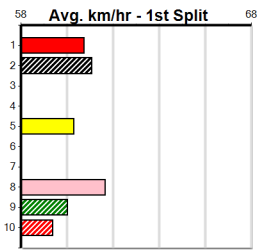

Sale

2

5:29PM

(VIC time)

SPORTSBET MAIDEN FINAL

Distance: 510m, Race Type: Maiden, Total Prizemoney: $3,340
1st: $2,230, 2nd: $690, 3rd: $345, 4th: $75

Watchdog Tips: ☐ ☐ ☐ ☐ ☐ **Bet:** ☐

Form Box	Wgt	Dist	Track	Date	Time	BON	Margin	1st/2nd (Time)	PIR	Checked	Comment	WR	Split 1	S/P	Grade

CRAFTY BEER [M]

BK Dog Apr-22 Sire: MY REDEEMER Dam: BELLE'S ON BOOST
Owner(s): Smith Racing (SYN), D Smith, J Smith
Trainer: Danielle Smith (Lara)
Winning Distances: < 300m (0) 300 - 399m (0) 400 - 499m (0) 500 - 599m (0) 600 - 699m (0) > 700m (0)
Winning Weights:

4th (7)	32.8	460	GEL	R4	12-Feb-24	26.28	25.79	4.00L CABAO LAPIS (26.00)	M/344	6.82	$11.50 M
3rd (4)	32.7	460	WGL	R1	20-Feb-24	26.57	26.18	5.50L MAYBE EVEN YOU (26.18)	M/553	6.95	$7.60 M
2nd (8)	33.0	450	SHP	R3	04-Mar-24	25.70	24.89	3.5L ON THE BEER (25.46)	M/332	6.80	$6.20 MH
4th (8)	33.0	450	SHP	R1	11-Mar-24	25.81	25.24	5.50L MICHIGAN GIRL (25.45)	M/655	6.95	$9.70 MF
5th (3)	33.1	460	WGL	R1	19-Mar-24	27.16	25.90	15.00 GRIDLOCKED (26.11)	S/667	6.86	$8.80 M
3rd (2)	33.3	460	GEL	R9	25-Mar-24	26.72	25.97	5.00L FINNIS BALE (26.38)	M/543	6.95	$3.80 M
4th (4)	33.4	460	GEL	R1	05-Apr-24	26.43	25.51	4.50L SURE OLIVER (26.12)	M/555	6.87	$9.10 M
6th (8)	33.0	460	GEL	R2	19-Apr-24	26.56	25.58	5.50L CABAO OPAL (26.18)	S/887	7.09	$11.10 MH

Last 3 wins NOT included above

Box History

Bx	1st	2nd	3rd	4th	5th	6th	7th	8th
1								
2			1					
3					1			
4			1	1				
5								
6								
7				1				
8	1			1		1		

Prize Best	$1265.00
Starts	FSH
Trk/Dts	8-0-1-2
APM	0-0-0-0
	1012

DR. YELLOWSTONE [M]

BK Dog Aug-22 Sire: FERAL FRANKY Dam: PAYTON
Owner(s): DOCTORS KENNELS (SYN), J McMahon, J Gill
Trainer: Kimberley McMahon (Darriman)
Winning Distances: < 300m (0) 300 - 399m (0) 400 - 499m (0) 500 - 599m (0) 600 - 699m (0) > 700m (0)
Winning Weights:

8th (8)	32.7	435	SLE	R1	07-Apr-24	26.32	24.50	24.00 JOHNSON STREET (24.65)	S/888	5.35	$7.20 M
4th (1)	32.6	395	TRA	R1	12-Apr-24	22.51	22.16	3.25L HIGH END CASH (22.28)	M/754	3.98	$13.40 M
3rd (2)	32.6	435	SLE	R2	24-Apr-24	25.37	24.60	10.00 ERZA SCARLET (24.70)	M/243	5.46	$2.10 M

Last 3 wins NOT included above

Box History

Bx	1st	2nd	3rd	4th	5th	6th	7th	8th
1				1				
2								
3			1					
4								
5								
6								
7								
8								1

Prize Best	$75.00
Starts	FSTD
Trk/Dts	3-0-0-1
APM	0-0-0-0
	75

DR. PHOEBE [M]

BD Bitch May-22 Sire: FERAL FRANKY Dam: DR. MUMMA
Owner(s): DOCTORS KENNELS (SYN), J McMahon, J Gill
Trainer: William McMahon (Darriman)
Winning Distances: < 300m (0) 300 - 399m (0) 400 - 499m (0) 500 - 599m (0) 600 - 699m (0) > 700m (0)
Winning Weights:

7th (3)	32.1	450	TRA	R2	22-Mar-24	26.16	24.81	16.00 PLAY THE MINUTES (25.06)	M/565	6.85	$6.10 MH

Last 3 wins NOT included above

Box History

Bx	1st	2nd	3rd	4th	5th	6th	7th	8th
1								
2								
3								
4							1	
5								
6								
7								
8								

Prize Best	$0.00
Starts	FSH
Trk/Dts	1-0-0-0
APM	0-0-0-0
	0

ELITE DARA [M]

BK Dog Jun-22 Sire: BERNARDO Dam: SUFFRAGETTE
Owner(s): Elite Greyhounds (SYN), J Timperley, D Rhoden, D O'meachair, B Telford
Trainer: Judith McMahon (Darriman)
Winning Distances: < 300m (0) 300 - 399m (0) 400 - 499m (0) 500 - 599m (0) 600 - 699m (0) > 700m (0)
Winning Weights:

Last 3 wins NOT included above

Box History

Bx	1st	2nd	3rd	4th	5th	6th	7th	8th
1								
2								
3								
4								
5								
6								
7								
8								

Prize Best	$0
Starts	FSH
Trk/Dts	0-0-0-0
APM	0-0-0-0
	0