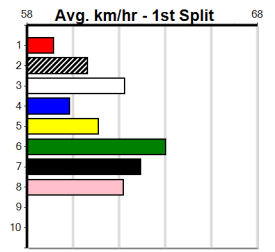

Sale
3
5:47PM
(VIC time)

GIPPSLAND CUSTOM ACCESSORIES

Distance: 435m, Race Type: Grade 7, Total Prizemoney: $2,925
1st: $1,950, 2nd: $600, 3rd: $300, 4th: $75

Watchdog Tips: ☐ ☐ ☐ ☐ ☐ ☐ ☐ ☐ Bet: ☐ ☐ ☐ ☐ ☐ ☐

Form Box	Wgt	Dist	Track	Date	Time	BON	Margin	1st/2nd (Time)	PIR	Checked	Comment	WR	Split 1	S/P	Grade	
GILBERT ROSE [7]																
BK Dog		Dec-21		Sire: ZACK MONELLI				Dam: ROSE ROSE				Trainer: Sharon-lee Chignell (Rosedale)				
Owner(s): S Chignell																
Winning Distances: < 300m (0) 300 - 399m (0) 400 - 499m (0) 500 - 599m (1) 600 - 699m (0) > 700m (0)																
Winning Weights: 34.2(1)																
4th (1)	34.0	510	SLE	R3	18-Feb-24	29.54	28.90	5.50L DR. QUEENIE (29.17)	S/544				9.60	$15.80	X67H	
6th (1)	33.9	510	SLE	R4	25-Feb-24	29.56	28.67	8.50L BON ROSE (28.97)	Q/666				9.66	$20.20	X67F	
F (6)	33.6	510	SLE	R5	03-Mar-24	0.00	28.96	. KIT (29.01)			VO			$36.70	X67	
4th (7)	33.9	450	TRA	R3	08-Mar-24	25.22	24.98	3.5L FIGHT THE FIGHT (24.98)	M/444				6.77	$32.30	X67	
4th (4)	34.0	435	SLE	R2	07-Apr-24	25.02	24.50	7.00L MINH TEDDY (24.55)	S/555				5.50	$10.50	7	
5th (2)	34.1	435	SLE	R2	14-Apr-24	25.03	24.32	5.50L MINH TEDDY (24.66)	M/766				5.52	$28.90	X67H	
7th (7)	34.3	450	TRA	R1	19-Apr-24	25.69	24.71	6.00L GIGANTOR (25.30)	M/667				6.85	$16.20	RW	
5th (4)	34.4	435	SLE	R10	24-Apr-24	25.02	24.60	4.25L WEARING LEVIS (24.72)						$9.50	X67	
Last 3 wins NOT included above																
1st (5)	34.2	510	SLE	R3	11-Feb-24	29.57	28.73	1.5L MAYBE EVEN YOU (29.67)	S/421		SW		9.64	$5.00	M	
Prize Best Starts Trk/Dts APM																
Prize Best Starts Trk/Dts APM $3595.00 NBT 14-1-1-3 7-0-0-3 2202																

MINTER HONOUR [7]																
BK Dog		Apr-22		Sire: RAW ABILITY				Dam: MINTER SPARKLE				Trainer: Robert Reinke (Johnsonville)				
Owner(s): J Reinke																
Winning Distances: < 300m (0) 300 - 399m (0) 400 - 499m (1) 500 - 599m (0) 600 - 699m (0) > 700m (0)																
Winning Weights: 33.2(1)																
6th (6)	33.7	510	SLE	R3	11-Feb-24	30.10	28.73	8.00L GILBERT ROSE (29.57)	M/666				9.93	$14.30	M	
1st (4)	33.2	435	SLE	R3	29-Feb-24	25.11	24.72	7.00L BRAEMAR JESSIE (25.59)	M/311				5.43	$3.60	M	
7th (8)	33.3	450	TRA	R3	08-Mar-24	25.70	24.98	11.00 FIGHT THE FIGHT (24.98)	M/567				6.77	$44.20	X67	
Last 3 wins NOT included above																
Prize Best Starts Trk/Dts APM																
Prize Best Starts Trk/Dts APM $1000.00 NBT 25.11(4)-29/2/24 3-1-0-0 1-1-0-0 800