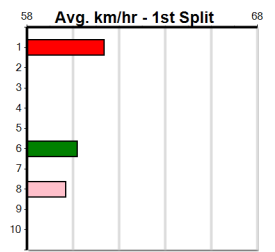

Track Record:

Distance	Time	Greyhound	Date Set
435m	24.030	WILD JAZZ	11-Feb-24
510m	28.502	FRED ROSE	31-Dec-23
640m	36.499	YOUR COLOUR ROOM	12-Nov-23

Sale

Sale

COLMAC HOMES

1
5:09PM

(VIC time)

Distance: 435m, Race Type: Maiden, Total Prizemoney: \$2,535
1st: \$1,680, 2nd: \$520, 3rd: \$260, 4th: \$75