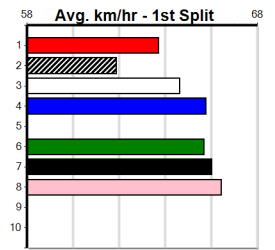

Sale

8

7:25PM

(VIC time)

SCARLETT & GRACE BOUTIQUE

Distance: 435m, Race Type: Free For All, Total Prizemoney: \$3,360
1st: \$2,250, 2nd: \$690, 3rd: \$345, 4th: \$75

Watchdog Tips:

Bet: