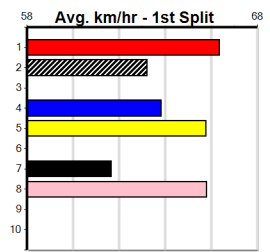

Sale
4
6:07PM
(VIC time)

ROTOFAB VETERAN (200+ RANK)

Distance: 435m, Race Type: S/E Veteran, Total Prizemoney: $2,925
1st: $1,950, 2nd: $600, 3rd: $300, 4th: $75

Watchdog Tips: ☐ ☐ ☐ ☐ ☐ **Bet:** ☐

Form Box Wgt Dist Track Date Time BON Margin 1st/2nd (Time) PIR Checked Comment W/R Split 1 S/P Grade

1

ONE'S OBSESSION [5]
LTBD Dog Feb-20 Sire: ASTON DEE BEE Dam: MIA TESORO
Owner(s): Robert the Bruce (SYN), R Pallotta, B Schuster
Trainer: Robert Pallotta (Ripplebrook)
Winning Distances: < 300m (0) 300 - 399m (2) 400 - 499m (13) 500 - 599m (3) 600 - 699m (0) > 700m (0)
Winning Weights: 30.9(1) 31.2(3) 31.3(3) 31.8(4) 32.0(1) 32.4(2) 32.8(1) 32.9(2) 33.4(1)

Bx	1st	2nd	3rd	4th	5th	6th	7th	8th
1	2	1	2	1	3			1
2	1	1	2		2	1		
3	2	1	1				1	
4	2	2	1	2	1			
5	2		1	3	1			
6	4	2	1	1	1	1		
7		1	2	1	1		2	
8	5	2	2	1	1			

Prize Best Starts Trk/Dts APM
$70760.00
24.78(4)-3/3/24
63-18-10-12
2-1-0-0
5107

Last 3 wins NOT included above

1st (2)	32.0	450	SHP	R7	25-Mar-23	24.97	24.88	4.25L CARAJILLO (25.26)	Q/111			6.52	$3.20	X45
1st (8)	32.9	525	MEP	R10	16-Aug-23	30.15	30.05	4.00L ZIPPING CRUSADER (30.41)	M/1111			5.05	$8.80	5H
1st (6)	32.9	525	MEA	R9	26-Aug-23	30.10	29.87	1.5L BLAZING DODGE (30.19)	Q/1111			5.05	$5.60	5F

2

SHAKA BIG TONKS [4]
BK Dog Aug-19 Sire: DYNA VILLA Dam: GAZER BALE
Owner(s): D Bewley
Trainer: Debbie Bewley (Pentland Hills)
Winning Distances: < 300m (0) 300 - 399m (2) 400 - 499m (20) 500 - 599m (0) 600 - 699m (0) > 700m (0)
Winning Weights: 32.3(1) 32.5(4) 32.6(1) 32.7(3) 32.8(2) 32.9(1) 33.1(2) 33.3(1) 33.5(1) 33.6(1) 33.7(2) 33.8(3)

Bx	1st	2nd	3rd	4th	5th	6th	7th	8th
1	2		1	2	1	1		
2	2	2	4	3	3	5		1
3	2	3	1	1	1	1	3	
4	2	1		2		4		
5	1	4		1	1		1	1
6	4	2	1		1	1		1
7	4	1	2		4	1	2	
8	5	2	1	3	1		3	1

Prize Best Starts Trk/Dts APM
$49189.38
24.60(7)-10/3/24
99-22-15-10
5-1-2-0
10240

Last 3 wins NOT included above

1st (1)	33.8	390	WBL	R3	28-Sep-23	22.37	21.92	1.25L CAPRA (22.45)	M/33			8.76	$2.80	VET
1st (4)	33.7	450	SHP	R6	08-Jan-24	25.77	25.16	0.75L EVERGLADE (25.82)	M/412			6.74	$3.50	5
1st (3)	33.8	450	WBL	R6	11-Jan-24	25.55	25.02	0.75L ASTON WESTERN (25.60)	Q/222			6.59	$15.90	5

3

*** VACANT BOX ***
Sire: Dam:
Owner(s):
Trainer:
Winning Distances: < 300m (0) 300 - 399m (0) 400 - 499m (0) 500 - 599m (0) 600 - 699m (0) > 700m (0)
Winning Weights:
Box History

4

BAHROSE [5] Biks
BK Bitch Mar-20 Sire: MY REDEEMER Dam: NARRALEE
Owner(s): J Bugg
Trainer: Debbie Bewley (Pentland Hills)
Winning Distances: < 300m (0) 300 - 399m (0) 400 - 499m (4) 500 - 599m (5) 600 - 699m (0) > 700m (0)
Winning Weights: 28.2(1) 28.4(1) 28.5(1) 28.6(1) 28.7(1) 28.8(1) 29.0(2) 29.2(1)

Bx	1st	2nd	3rd	4th	5th	6th	7th	8th
1	2	4	1	3	2	3		
2	2	4	2	5	3			
3	2	5	1	1			1	
4	2	2	1	3			1	1
5			2	1	5	2	1	1
6	1	1	1	4		1	1	1
7	1	1	1	1	5	2		
8		2	1	3	3	3		

Prize Best Starts Trk/Dts APM
$60218.13
FSTD
93-9-19-10
0-0-0-0
9865

Last 3 wins NOT included above

1st (2)	28.4	545	BAL	R8	28-Jun-23	31.68	31.13	0.025 NEW WAVE WHINE (31.69)	Q/4442		SW	6.80	$13.40	5F
1st (4)	28.5	525	MEA	R12	10-Aug-23	30.41	29.79	1.5L ROXY OUZO (30.51)	M/8442			5.31	$6.70	5
1st (2)	29.2	515	SAP	R6	17-Dec-23	30.02	29.58	0.50L MISSILE DANI (30.06)	M/4432			5.23	$7.80	5