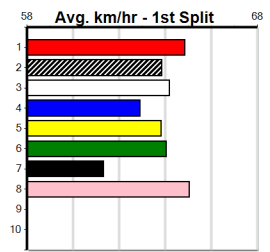

Sale

7

7:09PM

(VIC time)

INTUITIVE INK

Distance: 435m, Race Type: Grade 5, Total Prizemoney: \$2,925
1st: \$1,950, 2nd: \$600, 3rd: \$300, 4th: \$75

Watchdog Tips:

Bet: