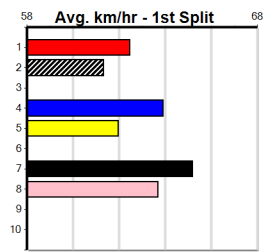

Sale
9
7:41PM
(VIC time)

SALE MOWERS & CHAINSAWS (2-3 WINS)

Distance: 435m, Race Type: Restricted Win, Total Prizemoney: $2,925
1st: $1,950, 2nd: $600, 3rd: $300, 4th: $75

Watchdog Tips:

Bet:

Form Box	Wgt	Dist	Track	Date	Time	BON	Margin	1st/2nd (Time)	PIR	Checked	Comment	WR	Split 1	S/P	Grade

DR. HAROLD [5]
BK Dog Feb-21 Sire: BERNARDO Dam: BEATRICE
Owner(s): DOCTORS KENNELS (SYN), J McMahon, J Gill Trainer: Judith McMahon (Darriman)
Winning Distances: < 300m (0) 300 - 399m (2) 400 - 499m (1) 500 - 599m (0) 600 - 699m (0) > 700m (0)
Winning Weights: 30.4(1) 31.2(1) 31.3(1)

Box	1st	2nd	3rd	4th	5th	6th	7th	8th
1								
2	2			3		1	1	
3		1		2		2	1	
4		1	2	2			1	
5			1	1				
6			2					
7								1
8	1					1		

Last 3 wins NOT included above

1st (2) 30.4 395 TRA R2 23-Oct-23 22.70 22.45 7.00L OUR BOY ROO (23.18) S/311 . . . SW . 4.03 $3.40 T3-M
1st (8) 31.2 300 HVL R1 28-Jan-24 16.98 16.50 1.25L HE'S SO TOUGH (17.06) M/7 . . . . . 4.01 $3.50 X67
1st (2) 31.3 450 TRA R6 09-Feb-24 25.07 24.94 1.00L BON ROSE (25.13) M/211 . . . . . 6.74 $6.20 X67H

Prize Best Starts Trk/Dts APM $8475.63 NBT 26-3-2-5 7-0-1-1 4971

BIG LEX [6]
BE Dog Sep-21 Sire: SENNACHIE Dam: WON'T STOP HER
Owner(s): J Bowman Trainer: Justin Bowman (Kilmany)
Winning Distances: < 300m (0) 300 - 399m (2) 400 - 499m (0) 500 - 599m (0) 600 - 699m (0) > 700m (0)
Winning Weights: 32.7(1) 33.2(1)

Box	1st	2nd	3rd	4th	5th	6th	7th	8th
1	1	2	1	1		1	1	
2	2	1	1	2				
3		1		3	1			
4		2	1	2	1	1		
5	1	2	1	1	1	1	1	
6			1	1				1
7		1	1	2	3	1	1	
8		3	1		1	2	1	1

Last 3 wins NOT included above

1st (5) 33.2 395 TRA R2 12-Jun-23 23.28 22.31 0.25L BRANDON (23.29) M/221 . . . VO . 3.91 $3.00 T3-M
1st (1) 32.7 390 BAL R4 31-Jul-23 22.53 22.45 4.25L AMY JAY (22.81) M/11 . . . . . 8.60 $3.40 T3-7

Prize Best Starts Trk/Dts APM $10270.00 NBT 55-2-13-6 17-0-3-4 4186

*** VACANT BOX ***
Sire: Dam:
Owner(s): Trainer:
Winning Distances: < 300m (0) 300 - 399m (0) 400 - 499m (0) 500 - 599m (0) 600 - 699m (0) > 700m (0)
Winning Weights:

Box History

QUESTON BALE (NSW)[5]
F Dog Aug-21 Sire: ORSON ALLEN Dam: HAE ALLEN
Owner(s): L Harris Trainer: Tammy Kennedy - harris (Devon)
Winning Distances: < 300m (0) 300 - 399m (1) 400 - 499m (2) 500 - 599m (0) 600 - 699m (0) > 700m (0)
Winning Weights: 32.0(2) 32.3(1)

Box	1st	2nd	3rd	4th	5th	6th	7th	8th
1			1	3			1	
2		3	1			2	1	
3	1		1					
4		2	2		3			
5			2	1		2		
6		1	2	1	2			
7	2	2	1	1	1	1		
8		2	1			1		1

Last 3 wins NOT included above

1st (7) 32.0 400 GEL R2 22-Aug-23 23.10 22.77 4.50L BOROUGH LIL (23.40) M/11 . . . . . 8.61 $1.50 M
1st (3) 32.0 390 BAL R3 06-Nov-23 22.31 22.31 4.50L DAISY MAY (22.62) M/11 . . . . . 8.63 $1.50 T3-7
1st (7) 32.3 460 GEL R10 29-Dec-23 26.16 25.91 0.10L HI THERE FRANK (26.16) M/432 . . . . . 6.70 $26.60 X67H

Prize Best Starts Trk/Dts APM $12235.00 NBT 45-3-10-11 1-0-0-0 5301

SNOWY LILY [5]
WF Bitch Jan-22 Sire: HOUDINI BOY Dam: MIGNON
Owner(s): S Nagy Trainer: Jordan Carrodus-nagy (Traralgon)
Winning Distances: < 300m (0) 300 - 399m (2) 400 - 499m (1) 500 - 599m (0) 600 - 699m (0) > 700m (0)
Winning Weights: 27.5(2) 27.8(1)

Box	1st	2nd	3rd	4th	5th	6th	7th	8th
1		1	1	1	1	1		
2	1				1	1		
3			1		1			
4			3		3			
5	1	1	3		2	1		
6					2	1		
7	1	1			1	1		
8					2	1		1

Last 3 wins NOT included above

1st (2) 27.5 395 TRA R1 18-Aug-23 23.04 22.26 1.5L HEAVY METAL (23.14) M/331 . . . SW . 3.91 $23.40 M

Prize Best Starts Trk/Dts APM $6350.00 NBT 34-3-3-8 7-0-1-2 3006