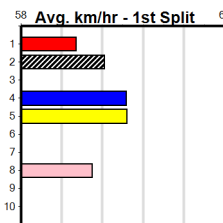

SPORTSBET HT2

Distance: 515m, Race Type: Maiden Heat, Total Prizemoney: $2,860

1st: $1,900, 2nd: $590, 3rd: $295, 4th: $75

2

1:53PM

(VIC time)

RASHID (5) just needs luck going into the first bend and he can really put the pressure on through the final two sections. PRIMO TONIC (1) will be strong in the run home and is well drawn. RED ROCKS BEAUTY (7) is out of a proven producing dam.

Watchdog Tips: **5** **1** **7** **4** **Bet:** **Box Trifecta 1,5,7 ($10 for 166.67%)**