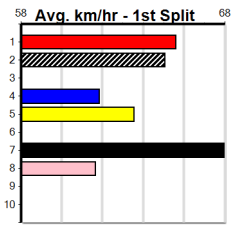

SB SAPPHIRE CROWN HEATS MAY 9

Distance: 595m, Race Type: Mixed 4/5, Total Prizemoney: $4,445
1st: $2,990, 2nd: $920, 3rd: $460, 4th: $75

8

4:07PM

(VIC time)

Keen on a same race multi both DIVINE NATURE (2) and OSANNA BALE (7) to finish top 3. If punters can secure a price of $1.80 or better that would be a good bet. Expecting the 2 to lead and the 7 to challenge mid race. Quin bet also worth considering

Watchdog Tips:

7

2

4

1

Bet:

Box Quinella 2,7 ($10 for 1000%)