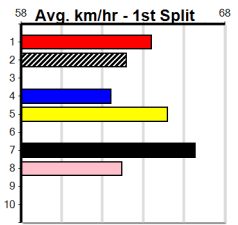

THE SUPER PUPS ARE COMING MAY 24

Distance: 515m, Race Type: Grade 5, Total Prizemoney: $3,340
1st: $2,230, 2nd: $690, 3rd: $345, 4th: $75

5

2:57PM

(VIC time)

Dropping in class, CASINO DON (2) who excels off inside draws looks the best bet of the card. FLEX FOR ME (5) finished a close third behind some jets three runs back and on the strength of that run would be right in the finish.

Watchdog Tips: **2** **5** **1** **8** **Bet:** **Win 2**