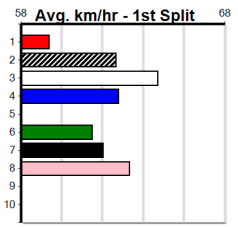

Distance: 595m, Race Type: Restricted Win, Total Prizemoney: \$3,940  
1st: \$2,640, 2nd: \$815, 3rd: \$410, 4th: \$75

3

2:12PM

(VIC time)

FIRE CHAMBER (4) ran a winning time here last start that would be good enough to win here.  
PEAKY CONE (2) continues to improve and is drawn to settle on the speed. SEVEN FOOT MINGH  
(1) can make a mid race move.