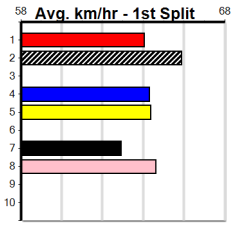

Sandown (SAP)

NATIONAL GREYHOUND ADOPTION MON

11

5:03PM

(VIC time)

Distance: 515m, Race Type: Grade 5, Total Prizemoney: $3,340
1st: $2,230, 2nd: $690, 3rd: $345, 4th: $75

WHERE IS HE (1) and NINETYMILE ROCKS (8) can go hard early into the first turn and can turn down the back straight with a solid lead. Quinella looks a handy bet option here. DARNUM DESIRE (7) can fill a minor placing.

Watchdog Tips:

1

8

7

5

Bet:

Box Quinella 1,8 ($10 for 1000%)

Form	Box	Weight	Dist	Track	Date	Time	BON	Margin	1st/2nd (Time)	PIR	Checked	Comment	W/R	Split 1	S/P	Grade

1 WHERE IS HE [5] *Drawn to settle top 2, hard to catch.* **$2.30**

WF D Jun-21 FERNANDO BALE CLASSY BLAZE

Trainer: Rita Gatt (Bannockburn)

5th (8)	29.9	390	BAL	R11	13-Mar-24	22.56	22.09	5.50	LMORAINE MARVEL (22.20)	S/67	.	.	.	8.57	$7.80	5
3rd (5)	30.3	460	GEL	R8	02-Apr-24	26.56	26.22	4.50	LBLACK TUXEDO (26.26)	Q/233	.	.	.	6.74	$3.90	5
6th (3)	30.1	525	MEP	R11	10-Apr-24	30.96	29.82	4.50	LAEROPLANE RICKY (30.65)	Q/2213	.	.	.	5.19	$11.50	T3-5
1st (8)	30.1	450	BAL	R8	22-Apr-24	25.48	25.46	7.00	LROMP TIN (25.94)	Q/211	.	.	.	6.66	$2.20	T3-5

Owner(s): E Korbut

Winnings Boxes

1	2	3	4	5	6	7	8
1	3	2					3
Prize	$25,205.00						
Best	29.54						
Starts	55-9-8-7						
Trk/Dst	7-1-3-0						
APM	$6336						

2 INFRA LADY [5] *Racing consistently in weaker class, tested.* **$10.00**

WBK B Dec-20 AUSSIE INFRARED LADY BANG BANG

Trainer: Andrew Broadley (Aspendale)

3rd (5)	24.9	400	GEL	R6	09-Apr-24	23.00	22.46	1.75	LMRS. ESHAY (22.88)	M/22	.	.	.	8.53	$10.20	5H
5th (3)	25.1	400	WGL	R7	13-Apr-24	23.19	22.82	3.5L	MAGIC BEE (22.96)	M/56	.	.	.	8.61	$8.60	5
2nd (6)	25.3	350	TRA	R11	17-Apr-24	19.88	19.73	0.75L	LAKEVIEW DOZER (19.84)	M/32	.	.	.	6.65	$5.90	T3-5
8th (7)	24.9	515	SAP	R9	21-Apr-24	31.11	29.30	16.00	LBEAR HAND (30.03)	M/4888	.	.	.	5.23	$19.50	5

Owner(s): A Broadley

Winnings Boxes

1	2	3	4	5	6	7	8
	2		1				1
Prize	$17,750.00						
Best	NBT						
Starts	78-6-16-12						
Trk/Dst	10-0-2-2						
APM	$3849						

ENG GEL 2024-04-27

3 *** VACANT BOX ***

Trainer: _____

Owner(s): _____

4 SAM'S MULLET [5] *Better than form reads, could surprise at odds.* **$6.00**

WBK D Oct-21 FERNANDO BALE JEBRYNAH GREEN

Trainer: Darrell Saunders (Somerville)

5th (2)	29.7	515	SAN	R12	04-Apr-24	30.16	29.15	6.50	LASTON MASSIMO (29.71)	Q/3344	.	.	.	5.20	$8.40	5
6th (5)	29.7	515	SAN	R12	11-Apr-24	30.20	29.45	7.00	LBATTLE OF WILL (29.73)	Q/4667	.	.	.	5.21	$43.50	5
3rd (5)	30.0	460	WGL	R9	16-Apr-24	26.33	25.63	6.50	LROCKIN' RHINO (25.88)	M/443	.	.	.	6.71	$16.60	5
4th (2)	29.8	515	SAP	R7	21-Apr-24	30.01	29.30	3.00L	LROCKIN' RHINO (29.81)	M/6344	.	.	.	5.20	$11.80	5

Owner(s): SAUNDERS CLAN (SYN), D Saunders, B Saunders, W Saunders, G Saunders

Winnings Boxes

1	2	3	4	5	6	7	8
1			1				1
Prize	$6,220.00						
Best	30.15						
Starts	24-3-2-3						
Trk/Dst	13-1-1-1						
APM	$2786						

5 TARGET RANGE [5] *Better for last weeks hit out here, respect.* **$7.00**

WF B Jan-22 OUT OF RANGE FURIOUS FLOSS

Trainer: Susan Abela (Clyde)

6th (7)	24.4	400	WGL	R9	28-Mar-24	23.28	22.84	6.50	FLY CHIC (22.85)	M/55	.	.	.	8.57	$3.30	T3-6
1st (8)	24.2	460	WGL	R7	04-Apr-24	26.21	26.18	1.75L	LANOKE (26.31)	Q/232	.	.	.	6.66	$5.40	T3-RW
5th (6)	24.4	460	WGL	R9	16-Apr-24	26.51	25.63	9.50	LROCKIN' RHINO (25.88)	M/556	.	.	.	6.76	$12.70	5
3rd (7)	24.0	515	SAP	R10	21-Apr-24	30.16	29.30	4.50L	LLEKTRA TRIGGER (29.85)	M/2433	.	.	.	5.18	$5.60	5

Owner(s): S Abela

Winnings Boxes

1	2	3	4	5	6	7	8
						1	2
Prize	$6,170.63						
Best	NBT						
Starts	16-3-2-4						
Trk/Dst	6-0-0-3						
APM	$4046						

6 *** VACANT BOX ***

Trainer: _____

Owner(s): _____