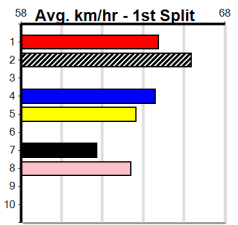

Sandown (SAP)

SB HARRISON DAWSON HEATS MAY 9

Distance: 515m, Race Type: Grade 5, Total Prizemoney: $3,340
1st: $2,230, 2nd: $690, 3rd: $345, 4th: $75

7

3:42PM

(VIC time)

DARNUM DIESEL (5) will be far superior in the run home here and just needs a little luck in the initial stages. GAPPING MARGIN (4) drops in class and can pour the pressure on soon after box rise. CANNY LASS (1) is a big chance to land on the arm.

Watchdog Tips: **5** **4** **1** **8** **Bet:** **Box Quinella 1,4,5 ($10 for 333.33%)**

Form	Box	Weight	Dist	Track	Date	Time	BON	Margin	1st/2nd (Time)	PIR	Checked	Comment	W/R	Split 1	S/P	Grade

1 CANNY LASS (NSW)[5] *Drawn to settle top 2, major player.* **$4.50**

BEBD B Dec-19 **FERNANDO BALE** **ELCEE JAY**

Trainer: Grant Walker (Warragul)

1st	(5)	25.6	460	WGL	R6	02-Nov-23	26.02	26.02	3.00LHOLY SMOKE (26.22)	M/221	.	SW	.	6.57	$2.20	5
6th	(7)	26.0	460	WGL	R9	11-Nov-23	26.31	25.83	4.25FLYING PIE (26.01)	M/567	.	.	.	6.67	$17.80	5H
1st	(8)	26.0	350	HVL	R5	21-Jan-24	19.50	19.22	0.50LCASHED OUT (19.52)	Q/1	.	.	.	6.57	$12.90	5
7th	(3)	25.7	400	WGL	R12	19-Mar-24	23.01	22.39	9.00LSILVER BRUTE (22.39)	M/77	.	.	.	8.76	$21.70	VET

Owner(s): G Walker

Winning Boxes

1	2	3	4	5	6	7	8
1	3	1		1	6		1
Prize		$18,050.00					
Best		30.05					
Starts		34-7-6-5					
Trk/Dst		9-1-2-1					
APM		$2075					

2 NIMBLE BENNY [5] *Front runner, needs to cross the red early, risky.* **$6.00**

WBD D Apr-22 **TOMMY SHELBY** **MEPUNGA REMI**

Trainer: Debbie Goudge (Terang)

2nd	(6)	30.6	460	GEL	R7	22-Mar-24	26.07	25.54	3.25LMICHALIS (25.85)	M/534	.	.	.	6.75	$3.30	RWH
3rd	(4)	30.7	460	GEL	R5	29-Mar-24	26.29	25.69	3.00LHOUSE OF TURBO (26.09)	M/755	.	.	.	6.60	$8.50	RWF
1st	(3)	30.7	460	GEL	R9	05-Apr-24	26.16	25.51	3.00LATOMIC CABANG (26.36)	M/111	.	.	.	6.59	$1.50	5
6th	(3)	30.7	450	BAL	R7	14-Apr-24	26.68	25.59	11.00LSTILSON (25.94)	M/168	.	.	.	6.64	$4.90	5

Owner(s): M Bloom

Winning Boxes

1	2	3	4	5	6	7	8
		2	2				
Prize		$10,255.00					
Best		FSH					
Starts		16-4-3-2					
Trk/Dst		0-0-0-0					
APM		$6589					

3 *** VACANT BOX ***

Trainer:

Owner(s):

Winning Boxes

1	2	3	4	5	6	7	8
Prize							
Best							
Starts							
Trk/Dst							
APM							

4 GAPING MARGIN [5] *Drops in class, solid turn of speed, danger.* **$3.20**

BK B Jan-22 **ALLEN DEED** **RIXY YA PEST**

Trainer: Mathew Wright (Wangoom)

7th	(5)	27.7	450	WBL	R6	28-Mar-24	25.76	25.25	7.50LTANGELA BALE (25.25)	S/777	.	.	.	7.01	$35.50	X45
2nd	(3)	27.6	450	WBL	R7	04-Apr-24	25.79	24.72	3.25LSQUIGGLY PAPA (25.58)	Q/112	.	.	.	6.73	$6.30	5
8th	(2)	27.0	525	MEA	R6	13-Apr-24	30.69	29.78	11.00LCABAO KYANITE (29.93)	M/4358	.	.	.	5.15	$51.70	X45
3rd	(6)	27.2	515	SAP	R7	21-Apr-24	29.95	29.30	2.25LROCKIN' RHINO (29.81)	M/4433	.	.	.	5.18	$6.10	5

Owner(s): G Hirst

Winning Boxes

1	2	3	4	5	6	7	8
							1
Prize		$20,520.00					
Best		29.72					
Starts		20-4-2-5					
Trk/Dst		8-2-0-3					
APM		$6158					

5 DARNUM DIESEL [5] *Armed with a big finish, can prove too powerful.* **$3.20**

BK D Oct-21 **BERNARDO** **DARNUM DASHER**

Trainer: Peter Handley (Darnum)

1st	(1)	35.7	460	WGL	R4	15-Mar-24	25.86	25.86	5.50LCYCLONE POPPY (26.22)	M/321	.	SW	.	6.60	$2.10	X67
2nd	(1)	36.3	515	SAP	R7	24-Mar-24	30.09	29.45	4.25LETHANOL UNLEADED (29.81)	Q/3222	.	.	.	5.20	$2.10	5NP
2nd	(7)	35.8	515	SAN	R11	28-Mar-24	29.58	29.45	1.75LFERNANDO GOMEZ (29.46)	S/4222	.	.	.	5.31	$9.50	5
2nd	(5)	36.0	400	WGL	R11	23-Apr-24	22.75	22.71	0.05LOUR PURPLE HAZE (22.74)	M/21	.	.	.	8.37	$6.20	5

Owner(s): P Handley

Winning Boxes

1	2	3	4	5	6	7	8
2	1						
Prize		$9,700.00					
Best		NBT					
Starts		15-3-3-3					
Trk/Dst		2-0-2-0					
APM		$6943					

6 *** VACANT BOX ***

Trainer:

Owner(s):

Winning Boxes

1	2	3	4	5	6	7	8
Prize							
Best							
Starts							
Trk/Dst							
APM