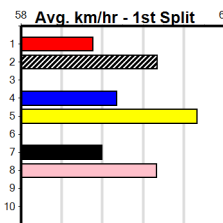

TOONGABBIE LODGE

Distance: 515m, Race Type: Grade 7, Total Prizemoney: $3,340
1st: $2,230, 2nd: $690, 3rd: $345, 4th: $75

9

4:28PM

(VIC time)

RUBEN RHODE (2) is every chance to lead here and will take some catching on the arm.
DAINTEREE TIGER (1) can get an economical run through the bends and should be strong in the run home. OLIVER KELTON (8) is well up to this company.

Watchdog Tips: **2** **1** **8** **5** **Bet:** **Win 2**