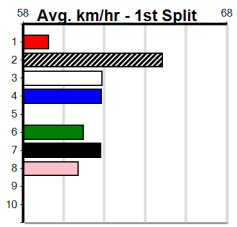

Sandown (SAP)

MOND WINDOWS & DOORS (0-2 W) (250+

Distance: 595m, Race Type: Restricted Win, Total Prizemoney: $3,940
1st: $2,640, 2nd: $815, 3rd: $410, 4th: $75

4

2:33PM
(VIC time)

CASHING OUT (2) looks suited to a bend start where he can find the arm early and show his true talent after two luckless runs. SWINGING SINGH (1) can settle off the speed and make a mid race move and looks a strong quinella option.

Watchdog Tips: **2** **1** **7** **8** **Bet:** **Box Quinella 1,2 ($10 for 1000%)**

1 SWINGING SINGH [7] *Drawn to settle on the speed, top 3 finish awaits.* **$2.50**

BK D Oct-22 ASTON RUPEE SLINKY INKY

Trainer: James Shaw (Seymour)

Pos	Box	Weight	Dist	Track	Date	Time	BON	Margin	1st/2nd (Time)	PIR	Checked	Comment	WR	Split 1	S/P	Grade
5th	(2)	31.6	525	MEP	R9	10-Apr-24	31.41	29.82	14.00REV PENNY (30.49)	M/6655	.	.	.	5.59	$8.20	MH
1st	(8)	31.3	525	MEP	R2	17-Apr-24	30.75	29.95	1.00BLAZING FRANKIE (30.81)	S/5321	.	SW	.	5.38	$19.30	M
5th	(2)	31.5	525	MEP	R3	24-Apr-24	30.82	29.79	12.00RECYCLED (30.02)	M/8866	.	.	.	5.54	$28.00	7

Owner(s): M Haines

Winning Boxes

1	2	3	4	5	6	7	8
							1
Prize	$1,900.00						
Best	FSH						
Starts	3-1-0-0						
Trk/Dst	0-0-0-0						
APM	$1900						

2 CASHING OUT [M] *Can land on the arm here, the one to catch.* **$3.00**

BK D Aug-22 ASTON RUPEE CHRISTMAS MAGIC

Trainer: Scott James (Waubra)

Pos	Box	Weight	Dist	Track	Date	Time	BON	Margin	1st/2nd (Time)	PIR	Checked	Comment	WR	Split 1	S/P	Grade
5th	(5)	31.2	525	MEP	R4	10-Apr-24	31.06	29.82	14.00LWHISKY TRIP (30.12)	Q/2355	.	.	.	5.26	$20.20	MH
3rd	(7)	31.4	525	MEP	R1	17-Apr-24	30.88	29.95	14.00LTAMMY MCIVOR (29.95)	M/2333	.	.	.	5.19	$7.70	M

Owner(s): S James

Winning Boxes

1	2	3	4	5	6	7	8
Prize	$295.00						
Best	FSH						
Starts	2-0-0-1						
Trk/Dst	0-0-0-0						
APM	$295						

3 UNCHAINED [7] *Slow early, first look here, may need the run.* **$15.00**

BK B Feb-22 BEAST UNLEASHED FORTNIGHT ADDICT

Trainer: Lina Repici (Hampton Park)

Pos	Box	Weight	Dist	Track	Date	Time	BON	Margin	1st/2nd (Time)	PIR	Checked	Comment	WR	Split 1	S/P	Grade
7th	(3)	26.1	460	WGL	R7	11-Apr-24	26.95	25.83	11.00SMOOTH RANGER (26.19)	M/777	.	.	.	7.04	$79.40	T3-RW
3rd	(2)	25.9	395	TRA	R10	15-Apr-24	22.86	22.38	2.25LXARN BALE (22.70)	S/575	.	.	.	3.92	$18.30	X67
5th	(8)	26.1	400	WGL	R3	18-Apr-24	23.21	23.02	3.00LDAINTREE GRANITE (23.02)	S/76	.	.	.	8.67	$69.00	T3-7
6th	(5)	25.9	350	TRA	R2	22-Apr-24	20.47	19.86	7.00LNOLAN BALE (20.01)	M/77	.	.	.	6.92	$52.10	T3-7

Owner(s): P Repici

Winning Boxes

1	2	3	4	5	6	7	8
		1					
Prize	$2,600.00						
Best	FSH						
Starts	33-1-1-2						
Trk/Dst	0-0-0-0						
APM	$728						

4 NO MORE JOBS [6] *Tardy beginner, tough draw, look to others.* **$21.00**

BD D Jun-21 FERNANDO BALE EAU DE VIE

Trainer: Frank Italia (Pearcedale)

Pos	Box	Weight	Dist	Track	Date	Time	BON	Margin	1st/2nd (Time)	PIR	Checked	Comment	WR	Split 1	S/P	Grade
8th	(1)	32.8	595	SAP	R10	24-Dec-23	36.17	34.38	18.00ULTIMATE JEWEL (34.92)	M/2348	.	V0	.	9.48	$6.60	RW
7th	(2)	33.9	460	WGL	R7	04-Apr-24	27.21	26.18	15.00LTARGET RANGE (26.21)	M/767	.	V5	.	6.99	$19.70	T3-RW
6th	(2)	34.0	460	WGL	R11	13-Apr-24	26.87	25.95	9.50LBOURBON BULLET (26.21)	M/566	.	.	.	6.87	$89.00	RW
6th	(1)	33.9	460	WGL	R7	18-Apr-24	26.88	26.19	8.00LBRENDEN (26.32)	M/665	.	.	W	6.97	$10.60	T3-6

Owner(s): F Italia

Winning Boxes

1	2	3	4	5	6	7	8
						1	1
Prize	$6,430.00						
Best	34.76						
Starts	26-2-2-2						
Trk/Dst	10-1-0-2						
APM	$960						

5 *** VACANT BOX ***

Trainer:
Owner(s):

Winning Boxes

1	2	3	4	5	6	7	8
Prize							
Best							
Starts							
Trk/Dst							
APM