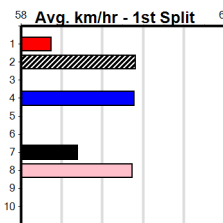

SPORTSBET HT1

Distance: 515m, Race Type: Maiden Heat, Total Prizemoney: $2,860
1st: $1,900, 2nd: $590, 3rd: $295, 4th: $75

1
1:37PM
(VIC time)

MY MUM ROCKS (4) was never out of trouble here last time and is expected to be the big improver in just his third race start. FLYING DOLLAR (1) never got into the race here on debut from a wide draw and from the gun draw is also expected to improve.

Watchdog Tips: **4** **1** **8** **2** **Bet:** **Box Trifecta 1,2,4,8 ($10 for 41.67%)**