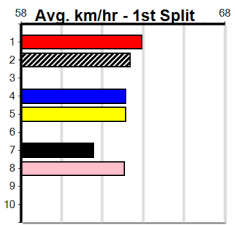

GREYHOUNDS ENTERTAINMENT

Distance: 515m, Race Type: Grade 6, Total Prizemoney: $3,340
1st: $2,230, 2nd: $690, 3rd: $345, 4th: $75

10

4:48PM

(VIC time)

WREN BALE (4) can show superior speed through the middle section and looks hard to hold out.
ANOKE (2) Can pounce on the arm and set a good speed out in front.. RAYA STAR (1) is drawn to settle on the speed.

Watchdog Tips: **4** **2** **1** **5** **Bet:** **Box Trifecta 1,2,4,5 ($10 for 41.67%)**

Form	Box	Weight	Dist	Track	Date	Time	BON	Margin	1st/2nd (Time)	PIR	Checked	Comment	W/R	Split 1	S/P	Grade

1 RAYA STAR [6] *Drawn to settle on the speed, major player.* **$4.00**

BK B Nov-21 AUSSIE INFRARED START A RIOT

Trainer: Lisa Hellmuth (Pearcedale)

2nd (6) 27.3 400 WGL R4 30-Mar-24 22.90 22.74 0.75LFIRST MATE (22.86) M/33 . . . 8.52 $3.50 7

6th (7) 27.5 395 TRA R4 06-Apr-24 22.86 22.30 6.50LBRAEMAR ELSIE (22.42) M/467 . . . 3.78 $2.80 X67

1st (1) 27.6 450 BAL R10 14-Apr-24 25.66 25.59 5.50LSHOCK AND AWE (26.03) M/111 . . . 6.61 $4.30 RW

4th (2) 27.3 460 WGL R4 23-Apr-24 26.73 25.67 13.00LMY MARGOT (25.87) M/455 . SW . 6.83 $6.10 RWH

Owner(s): L Hellmuth

Winning Boxes							
1	2	3	4	5	6	7	8
1							1
Prize	$8,540.00						
Best	30.08						
Starts	8-2-1-1						
Trk/Dst	3-1-0-1						
APM	$4823						

2 ANOKE [6] *Big chance to lead here, each way all day.* **$5.00**

BD D Sep-21 BARCIA BALE MARLEY SPRITE

Trainer: Vincent Daffy (Eumemmerring)

4th (2) 33.0 395 TRA R5 08-Apr-24 22.73 22.05 3.25LDR. OLIVIA (22.51) M/633 . . . 3.90 $7.90 T3-6

5th (1) 33.2 460 WGL R11 13-Apr-24 26.47 25.95 3.75LBOURBON BULLET (26.21) M/333 . . . 6.66 $3.90 RW

3rd (3) 32.9 460 WGL R7 18-Apr-24 26.37 26.19 0.75LBRENDEN (26.32) M/312 . . . 6.65 $3.60 T3-6

4th (4) 33.2 460 WGL R10 25-Apr-24 26.47 26.05 3.5LCAPTURE MY SOUL (26.24) M/344 . . . 6.74 $7.70 X67

Owner(s): J Daffy

Winning Boxes							
1	2	3	4	5	6	7	8
				1		1	
Prize	$5,025.00						
Best	FSH						
Starts	20-2-2-2						
Trk/Dst	0-0-0-0						
APM	$2398						

3 *** VACANT BOX ***

Trainer:
Owner(s):

4 WREN BALE (NSW)[6] *Mid race speed can shine here, hard to hold out.* **$2.80**

BD B May-22 CHRISTO BALE QUINA BALE

Trainer: Rebecca Gibbons (Avalon)

3rd (7) 31.7 525 MEP R3 03-Apr-24 30.42 29.91 5.00LZIPPING MOFFAT (30.08) M/5443 . . . 5.88 $15.50 X67H

1st (8) 31.3 525 MEP R5 10-Apr-24 30.55 29.82 1.75LMEPUNGA RILEY (30.66) M/2332 . . . 5.22 $1.70 X67

2nd (4) 31.3 525 MEA R2 13-Apr-24 30.24 29.78 1.75LBOURBON BULLET (30.13) M/7222 . . . 5.26 $14.60 X67F

7th (8) 31.0 525 MEA R4 20-Apr-24 31.07 29.87 14.00LCABAO JASPER (30.12) M/6667 . . . 5.25 $5.00 6G

Owner(s): B Wheeler

Winning Boxes							
1	2	3	4	5	6	7	8
						1	1
Prize	$6,125.00						
Best	FSH						
Starts	6-2-1-1						
Trk/Dst	0-0-0-0						
APM	$6125						

5 ENGELKE ROAD [6] *Terrific mid race speed, chance with even luck.* **$4.00**

F D Jun-22 BEAST UNLEASHED RUBY GIRL

Trainer: Ned McDonald (Pearcedale)

1st (5) 32.5 460 WGL R3 30-Mar-24 26.09 25.97 0.25LEMPY YOUR MIND (26.10) S/522 . SW . 6.73 $3.20 M

5th (1) 32.4 515 SAN R1 04-Apr-24 30.21 29.15 9.00FLYING DINAR (29.59) M/6555 . . . 5.29 $6.50 7

2nd (6) 32.4 450 TRA R8 17-Apr-24 25.19 25.09 1.75LDR. KENNETH (25.09) M/243 . . . 6.80 $2.90 X67

1st (4) 32.1 510 SLE R9 21-Apr-24 29.00 28.83 4.25LICE ICE BABY (29.29) M/552 . . . 9.46 $6.90 RW

Owner(s): P Moody

Winning Boxes							
1	2	3	4	5	6	7	8
			1	1			
Prize	$4,307.14						
Best	NBT						
Starts	5-2-1-0						
Trk/Dst	1-0-0-0						
APM	$4307						

6 *** VACANT BOX ***

Trainer:
Owner(s):