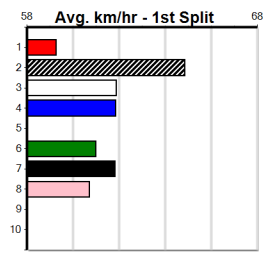

MOND WINDOWS & DOORS (0-2 W) (250+)

4

2:33PM

(VIC time)

Distance: 595m, Race Type: Restricted Win, Total Prizemoney: $3,940
1st: $2,640, 2nd: $815, 3rd: $410, 4th: $75

CASHING OUT (2) looks suited to a bend start where he can find the arm early and show his true talent after two luckless runs. SWINGING SINGH (1) can settle off the speed and make a mid race move and looks a strong quinella option.

Watchdog Tips: **2** **1** **7** **8** **Bet:** **Box Quinella 1,2 ($10 for 1000%)**

Form Box	Wgt	Dist	Track	Date	Time	BON	Margin	1st/2nd (Time)	PIR	Checked	Comment	WR	Split 1	S/P	Grade	
1	SWINGING SINGH [7] $2.50															
	BK Dog Oct-22 Sire: ASTON RUPEE Dam: SLINKY INKY															
	Owner(s): M Haines Trainer: James Shaw (Seymour)															
	Winning Distances: < 300m (0) 300 - 399m (0) 400 - 499m (0) 500 - 599m (1) 600 - 699m (0) > 700m (0)															
	Winning Weights: 31.3(1)															
	5th (2)	31.6	525	MEP	R9	10-Apr-24	31.41	29.82	14.00	REV PENNY (30.49)	M/6655			5.59	$8.20	MH
	1st (8)	31.3	525	MEP	R2	17-Apr-24	30.75	29.95	1.00L	BLAZING FRANKIE (30.81)	S/5321	SW		5.38	$19.30	M
	5th (2)	31.5	525	MEP	R3	24-Apr-24	30.82	29.79	12.00	RECYCLED (30.02)	M/8866			5.54	$28.00	7
	Last 3 wins NOT included above															
	<table border="1"> <thead> <tr> <th>Bx</th> <th>1st</th> <th>2nd</th> <th>3rd</th> <th>4th</th> <th>5th</th> <th>6th</th> <th>7th</th> <th>8th</th> </tr> </thead> <tbody> <tr><td>1</td><td></td><td></td><td></td><td></td><td></td><td></td><td></td><td></td></tr> <tr><td>2</td><td></td><td></td><td></td><td></td><td>2</td><td></td><td></td><td></td></tr> <tr><td>3</td><td></td><td></td><td></td><td></td><td></td><td></td><td></td><td></td></tr> <tr><td>4</td><td></td><td></td><td></td><td></td><td></td><td></td><td></td><td></td></tr> <tr><td>5</td><td></td><td></td><td></td><td></td><td></td><td></td><td></td><td></td></tr> <tr><td>6</td><td></td><td></td><td></td><td></td><td></td><td></td><td></td><td></td></tr> <tr><td>7</td><td></td><td></td><td></td><td></td><td></td><td></td><td></td><td></td></tr> <tr><td>8</td><td>1</td><td></td><td></td><td></td><td></td><td></td><td></td><td></td></tr> <tr><td>Prize</td><td colspan="8"></td></tr> <tr><td>Best</td><td colspan="8">$1900.00</td></tr> <tr><td>Starts</td><td colspan="8">3-1-0-0</td></tr> <tr><td>Trk/Dts</td><td colspan="8">0-0-0-0</td></tr> <tr><td>APM</td><td colspan="8">1900</td></tr> </tbody> </table>															

2	CASHING OUT [M] $3.00															
	BK Dog Aug-22 Sire: ASTON RUPEE Dam: CHRISTMAS MAGIC															
	Owner(s): S James Trainer: Scott James (Waubra)															
	Winning Distances: < 300m (0) 300 - 399m (0) 400 - 499m (0) 500 - 599m (0) 600 - 699m (0) > 700m (0)															
	Winning Weights:															
	5th (5)	31.2	525	MEP	R4	10-Apr-24	31.06	29.82	14.00	WHISKY TRIP (30.12)	Q/2355			5.26	$20.20	MH
	3rd (7)	31.4	525	MEP	R1	17-Apr-24	30.88	29.95	14.00	TAMMY MCIVOR (29.95)	M/2333			5.19	$7.70	M
	Last 3 wins NOT included above															
	<table border="1"> <thead> <tr> <th>Bx</th> <th>1st</th> <th>2nd</th> <th>3rd</th> <th>4th</th> <th>5th</th> <th>6th</th> <th>7th</th> <th>8th</th> </tr> </thead> <tbody> <tr><td>1</td><td></td><td></td><td></td><td></td><td></td><td></td><td></td><td></td></tr> <tr><td>2</td><td></td><td></td><td></td><td></td><td></td><td></td><td></td><td></td></tr> <tr><td>3</td><td></td><td></td><td></td><td></td><td></td><td></td><td></td><td></td></tr> <tr><td>4</td><td></td><td></td><td></td><td></td><td></td><td></td><td></td><td></td></tr> <tr><td>5</td><td></td><td></td><td></td><td></td><td>1</td><td></td><td></td><td></td></tr> <tr><td>6</td><td></td><td></td><td></td><td></td><td></td><td></td><td></td><td></td></tr> <tr><td>7</td><td></td><td></td><td>1</td><td></td><td></td><td></td><td></td><td></td></tr> <tr><td>8</td><td></td><td></td><td></td><td></td><td></td><td></td><td></td><td></td></tr> <tr><td>Prize</td><td colspan="8"></td></tr> <tr><td>Best</td><td colspan="8">$295.00</td></tr> <tr><td>Starts</td><td colspan="8">2-0-0-1</td></tr> <tr><td>Trk/Dts</td><td colspan="8">0-0-0-0</td></tr> <tr><td>APM</td><td colspan="8">295</td></tr> </tbody> </table>															

3	UNCHAINED [7] $15.00															
	BK Bitch Feb-22 Sire: BEAST UNLEASHED Dam: FORTNIGHT ADDICT															
	Owner(s): P Repici Trainer: Lina Repici (Hampton Park)															
	Winning Distances: < 300m (0) 300 - 399m (0) 400 - 499m (1) 500 - 599m (0) 600 - 699m (0) > 700m (0)															
	Winning Weights: 26.6(1)															
	5th (4)	26.6	400	WGL	R4	14-Mar-24	23.88	22.79	1.75L	TESSA ENGLAND (23.77)	M/58			8.65	$27.40	T3-7
	5th (5)	27.0	460	WGL	R4	28-Mar-24	26.94	25.74	12.00	OUR BOY ROO (26.16)	S/766			6.90	$58.00	T3-7
	7th (6)	26.6	460	WGL	R3	02-Apr-24	26.64	25.54	13.00	WARM COCKLES (25.73)	S/688			6.84	$368.10	RWH
	6th (8)	26.1	395	TRA	R3	06-Apr-24	22.92	22.30	9.00L	FASCINATE DEBRA (22.30)	M/568			3.90	$45.30	7
	7th (3)	26.1	460	WGL	R7	11-Apr-24	26.95	25.83	11.00	SMOOTH RANGER (26.19)	M/777			7.04	$79.40	T3-RW
3rd (2)	25.9	395	TRA	R10	15-Apr-24	22.86	22.38	2.25L	XARN BALE (22.70)	S/575			3.92	$18.30	X67	
5th (8)	26.1	400	WGL	R3	18-Apr-24	23.21	23.02	3.00L	DAINTREE GRANITE (23.02)	S/76			8.67	$69.00	T3-7	
6th (5)	25.9	350	TRA	R2	22-Apr-24	20.47	19.86	7.00L	NOLAN BALE (20.01)	M/77			6.92	$52.10	T3-7	
Last 3 wins NOT included above																
<table border="1"> <thead> <tr> <th>Bx</th> <th>1st</th> <th>2nd</th> <th>3rd</th> <th>4th</th> <th>5th</th> <th>6th</th> <th>7th</th> <th>8th</th> </tr> </thead> <tbody> <tr><td>1</td><td></td><td></td><td></td><td></td><td></td><td></td><td></td><td></td></tr> <tr><td>2</td><td></td><td></td><td></td><td></td><td></td><td></td><td></td><td></td></tr> <tr><td>3</td><td></td><td></td><td></td><td></td><td></td><td></td><td></td><td></td></tr> <tr><td>4</td><td></td><td></td><td></td><td></td><td></td><td></td><td></td><td></td></tr> <tr><td>5</td><td></td><td></td><td></td><td></td><td></td><td></td><td></td><td></td></tr> <tr><td>6</td><td></td><td></td><td></td><td></td><td></td><td></td><td></td><td></td></tr> <tr><td>7</td><td></td><td></td><td></td><td></td><td></td><td></td><td></td><td></td></tr> <tr><td>8</td><td></td><td></td><td></td><td></td><td></td><td></td><td></td><td></td></tr> <tr><td>Prize</td><td colspan="8"></td></tr> <tr><td>Best</td><td colspan="8">$2600.00</td></tr> <tr><td>Starts</td><td colspan="8">33-1-1-2</td></tr> <tr><td>Trk/Dts</td><td colspan="8">0-0-0-0</td></tr> <tr><td>APM</td><td colspan="8">728</td></tr> </tbody> </table>