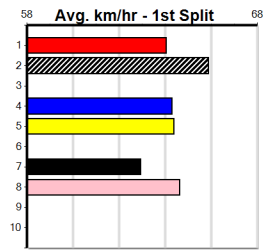

NATIONAL GREYHOUND ADOPTION MONTH

Distance: 515m, Race Type: Grade 5, Total Prizemoney: $3,340
1st: $2,230, 2nd: $690, 3rd: $345, 4th: $75

WHERE IS HE (1) and NINETYMILE ROCKS (8) can go hard early into the first turn and can turn down the back straight with a solid lead. Quinella looks a handy bet option here. DARNUM DESIRE (7) can fill a minor placing.

Watchdog Tips: 1 8 7 5 Bet: Box Quinella 1,8 ($10 for 1000%)

Race card for WHERE IS HE [5]. Includes dog details, sire/dam, winning distances, and a box history table. Prize Best Starts: $25205.00.

Race card for INFRA LADY [5]. Includes dog details, sire/dam, winning distances, and a box history table. Prize Best Starts: $17750.00.

VACANT BOX section with owner, sire, dam, and trainer information.

Race card for SAM'S MULLET [5]. Includes dog details, sire/dam, winning distances, and a box history table. Prize Best Starts: $6220.00.

Race card for TARGET RANGE [5]. Includes dog details, sire/dam, winning distances, and a box history table. Prize Best Starts: $6170.63.