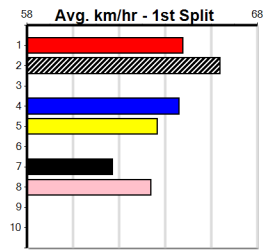

SB HARRISON DAWSON HEATS MAY 9

7

3:42PM

(VIC time)

Distance: 515m, Race Type: Grade 5, Total Prizemoney: $3,340
1st: $2,230, 2nd: $690, 3rd: $345, 4th: $75

DARNUM DIESEL (5) will be far superior in the run home here and just needs a little luck in the initial stages. GAPPING MARGIN (4) drops in class and can pour the pressure on soon after box rise. CANNY LASS (1) is a big chance to land on the arm.

Watchdog Tips: 5 4 1 8 Bet: Box Quinella 1,4,5 ($10 for 333.33%)

Form Box Wgt Dist Track Date Time BON Margin 1st/2nd (Time) PIR Checked Comment W/R Split 1 S/P Grade

CANNY LASS (NSW)[5] Drawn to settle top 2, major player. $4.50
BEBD Bitch Dec-19 Sire: FERNANDO BALE Dam: ELCEE JAY
Owner(s): G Walker
Winning Distances: < 300m (0) 300 - 399m (2) 400 - 499m (3) 500 - 599m (2) 600 - 699m (0) > 700m (0)
Winning Weights: 25.1(1) 25.2(1) 25.3(2) 25.5(1) 25.6(1) 26.0(1)
5th (3) 25.6 515 SAP R7 11-Jun-23 30.50 29.12 12.00 KRISTAL BALE (29.67) M/5565 . . . SW . . 5.20 $24.60 5H
2nd (1) 25.6 425 BEN R3 04-Oct-23 24.46 23.99 2.00 LIKE A LORRY (24.33) M/222 . . . . . 6.66 $3.10 SH
2nd (7) 25.3 425 BEN R4 13-Oct-23 24.05 23.49 0.75L SPEEDY RIOT (24.00) M/222 . . . . . 6.66 $19.30 S
6th (5) 25.4 435 SLE R10 29-Oct-23 24.68 24.23 6.00L VENDETTA REEF (24.27) M/665 . . . . . 5.35 $15.10 5
1st (5) 25.6 460 WGL R6 02-Nov-23 26.02 26.02 3.00L HOLY SMOKE (26.22) M/221 . . . . . SW . . 6.57 $2.20 5
6th (7) 26.0 460 WGL R9 11-Nov-23 26.31 25.83 4.25L FLYING PIE (26.01) M/567 . . . . 6.67 $17.80 5H
1st (8) 26.0 350 HVL R5 21-Jan-24 19.50 19.22 0.50L CASHED OUT (19.52) Q/1 . . . . 6.57 $12.90 5
7th (3) 25.7 400 WGL R12 19-Mar-24 23.01 22.39 9.00L SILVER BRUTE (22.39) M/77 . . . . 8.76 $21.70 VET
Last 3 wins NOT included above
1st (2) 25.1 350 HVL R9 09-Dec-22 19.84 19.74 2.50L JET LEE SPOLLY (20.01) M/3 . . . . 6.81 $1.90 T3-RW
1st (2) 25.3 520 GEL R10 05-Mar-23 30.19 30.19 3.75L ASTON ROSA (30.44) M/4221 . . . . . SW . . 5.56 $12.30 5H
1st (2) 25.3 450 SHP R7 27-Mar-23 25.44 25.22 0.10L MASTER OGILVIE (25.45) M/432 . . . . . SW . . 6.84 $11.70 5H
Trainer: Grant Walker (Warragul)

NIMBLE BENNY [5] Front runner, needs to cross the red early, risky. $6.00
WBD Dog Apr-22 Sire: TOMMY SHELBY Dam: MEPUNGA REMI
Owner(s): M Bloom
Winning Distances: < 300m (0) 300 - 399m (0) 400 - 499m (4) 500 - 599m (0) 600 - 699m (0) > 700m (0)
Winning Weights: 29.4(1) 30.2(1) 30.3(1) 30.7(1)
8th (6) 30.2 450 WBL R8 22-Feb-24 25.96 25.25 9.50L EULER BALE (25.32) M/568 . . . . . 6.68 $21.50 X45
4th (8) 30.4 450 WBL R6 29-Feb-24 25.54 25.20 3.75L FIFTY SHORT (25.28) Q/223 . . . . . 6.58 $14.90 5
4th (6) 30.7 450 WBL R6 07-Mar-24 25.58 25.12 3.5L ORIANNA BALE (25.35) Q/335 . . . . . 6.60 $7.70 5
2nd (1) 30.6 400 GEL R11 15-Mar-24 22.63 22.46 0.25L EL DORA (22.62) Q/22 . . . . 8.41 $1.70 5
2nd (6) 30.6 460 GEL R7 22-Mar-24 26.07 25.54 3.25L MICHALIS (25.85) M/534 . . . . 6.75 $3.30 RWH
3rd (4) 30.7 460 GEL R5 29-Mar-24 26.29 25.69 3.00L HOUSE OF TURBO (26.09) M/755 . . . . 6.60 $8.50 RWF
1st (3) 30.7 460 GEL R9 05-Apr-24 26.16 25.51 3.00L ATOMIC CABANG (26.36) M/111 . . . . 6.59 $1.50 5
6th (3) 30.7 450 BAL R7 14-Apr-24 26.68 25.59 11.00L STILSON (25.94) M/168 . . . . 6.64 $4.90 5
Last 3 wins NOT included above
1st (4) 30.3 400 GEL R1 15-Dec-23 22.48 22.36 8.50L GOOD BOY BOY (23.07) M/21 . . . . . SW . . 8.40 $2.50 M
1st (3) 30.2 400 GEL R9 22-Dec-23 22.95 22.46 0.50L FIERY DUEL (22.97) M/75 . . . . 8.56 $1.60 X67
1st (4) 29.4 400 GEL R9 19-Jan-24 22.62 22.57 1.25L SOVEREIGN STATE (22.70) Q/11 . . . . . SW . . 8.36 $3.80 X67
Trainer: Debbie Goudge (Terang)