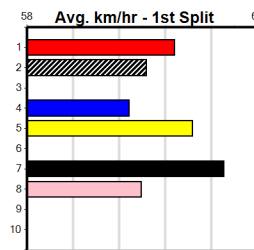

THE SUPER PUPS ARE COMING MAY 24

5

2:57PM

(VIC time)

Distance: 515m, Race Type: Grade 5, Total Prizemoney: $3,340
1st: $2,230, 2nd: $690, 3rd: $345, 4th: $75

Dropping in class, CASINO DON (2) who excels off inside draws looks the best bet of the card.
FLEX FOR ME (5) finished a close third behind some jets three runs back and on the strength of that run would be right in the finish.

Watchdog Tips: **2** **5** **1** **8** **Bet:** **Win 2**

Form Box	Wgt	Dist	Track	Date	Time	BON	Margin	1st/2nd (Time)	PIR	Checked	Comment	WR	Split 1	S/P	Grade		
1	KID LUCK [5] $8.00																
	Honest type, always a must for the multiples.																
	BK Dog Nov-20 Sire: DYNA VILLA Dam: CHEEKERS																
	Owner(s): J Kirk Trainer: James Kirk (Pascoe Vale)																
	Winning Distances: < 300m (0) 300 - 399m (0) 400 - 499m (4) 500 - 599m (2) 600 - 699m (0) > 700m (0)																
	Winning Weights: 30.1(1) 30.3(2) 30.4(1) 31.0(1) 31.7(1)																
	1st (1) 30.4 500 BEN R8 28-Feb-24 28.47 28.33 3.00L ARTIFICIAL BLUE (28.68) M/211 . . . 6.64 $3.70 T3-5																
	3rd (1) 30.4 525 MEP R5 06-Mar-24 30.70 29.98 2.00L ROUGE KNIGHT (30.57) Q/3333 . . SW . 5.23 $5.40 5																
	2nd (2) 30.4 525 MEP R5 13-Mar-24 30.65 30.03 1.5L BOROUGH SALTS (30.55) M/4332 . . . 5.25 $9.40 5																
	3rd (2) 30.5 525 MEP R7 20-Mar-24 30.74 30.00 3.75L ASTON BOLLINGER (30.48) M/7643 . . . 5.27 $11.40 5																
2	CASINO DON [5] $2.80																
	Drops in class, suited drawn inside, hard to beat.																
	WBK Dog Sep-21 Sire: FERNANDO BALE Dam: MILLETT																
	Owner(s): M Carter Trainer: John Barbara (Exford)																
	Winning Distances: < 300m (0) 300 - 399m (0) 400 - 499m (1) 500 - 599m (3) 600 - 699m (0) > 700m (0)																
	Winning Weights: 33.5(1) 33.8(1) 34.3(1) 34.6(1)																
	2nd (1) 34.3 515 SAP R9 08-Oct-23 29.64 29.33 4.50L DUNDEE REBEL (29.33) S/5222 . . . 5.19 $5.60 X45																
	7th (4) 34.2 515 SAN R7 12-Oct-23 30.19 29.43 9.50L XYLOID BALE (29.53) S/7677 . . . 5.26 $8.30 5																
	5th (8) 34.2 450 BAL R8 06-Mar-24 25.59 24.91 10.00 SHIMA DREAM (24.91) M/743 . . . 6.83 $21.00 X45																
	2nd (2) 34.0 525 MEP R7 13-Mar-24 30.38 30.03 5.50L PHELAN TUBMAN (30.03) M/3222 . . . 5.26 $4.60 5																
3	*** VACANT BOX ***																
	Sire: Dam:																
	Owner(s): Trainer:																
	Winning Distances: < 300m (0) 300 - 399m (0) 400 - 499m (0) 500 - 599m (0) 600 - 699m (0) > 700m (0)																
	Winning Weights:																
	Box History																
	Prize Best Starts Trk/Dts APM																
	4	STEELE JAKIT (NSW)[5] $8.00															
		Can set a cracking speed at times, keep safe.															
		BE Dog Oct-20 Sire: GOOD ODDS HARADA Dam: BOOK OF LUCK															
Owner(s): J Dihm Trainer: Andrew Wood (Nambrok)																	
Winning Distances: < 300m (0) 300 - 399m (2) 400 - 499m (2) 500 - 599m (0) 600 - 699m (0) > 700m (0)																	
Winning Weights: 32.3(1) 32.4(2) 32.5(1)																	
4th (4) 32.3 450 TRA R7 23-Feb-24 25.77 25.41 3.25L OMEGA BOWIE (25.56) M/333 . . . 6.81 $15.00 5																	
2nd (2) 32.3 450 TRA R5 28-Feb-24 25.39 24.78 0.50L INVICTUS GEORGE (25.36) M/422 . . . 6.66 $9.80 5																	
2nd (3) 32.2 450 TRA R8 04-Mar-24 25.26 25.07 2.75L TEAM STAFFING (25.07) M/333 . . . 6.78 $3.50 T3-5																	
2nd (8) 32.1 500 TRA R8 25-Mar-24 28.68 28.53 2.25L DJANGO MASKIELL (28.53) Q/332 . . . 9.45 $4.30 5																	
5	FLEX FOR ME [5] $5.50																
	Big run three runs back, major player.																
	BK Dog Jan-22 Sire: SHIMA SHINE Dam: ABSOLUTE RUBY																
	Owner(s): BLUE'S BOMBER'S (SYN), G Mclachlan, J Male Trainer: Gregory Mclachlan (Cranbourne)																
	Winning Distances: < 300m (0) 300 - 399m (3) 400 - 499m (2) 500 - 599m (0) 600 - 699m (0) > 700m (0)																
	Winning Weights: 32.3(1) 32.7(2) 32.9(1) 33.0(1)																
	2nd (1) 32.7 395 TRA R6 21-Feb-24 22.00 21.77 3.5L IRVING BALE (21.77) M/333 . . . 3.78 $4.60 X45																
	5th (5) 33.2 450 TRA R6 28-Feb-24 25.55 24.78 8.50L OMEGA BOWIE (24.97) M/675 . . . 6.80 $12.40 X45