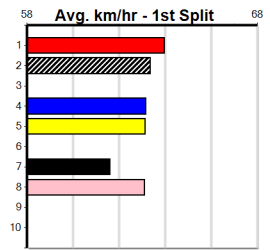

GREYHOUNDS ENTERTAINMENT

Distance: 515m, Race Type: Grade 6, Total Prizemoney: $3,340
1st: $2,230, 2nd: $690, 3rd: $345, 4th: $75

WREN BALE (4) can show superior speed through the middle section and looks hard to hold out. ANOKE (2) Can pounce on the arm and set a good speed out in front.. RAYA STAR (1) is drawn to settle on the speed.

Watchdog Tips: 4 2 1 5 Bet: Box Trifecta 1,2,4,5 ($10 for 41.67%)

RAYA STAR [6] Drawn to settle on the speed, major player. $4.00
BK Bitch Nov-21 Sire: AUSSIE INFRARED Dam: START A RIOT
Trainer: Lisa Hellmuth (Pearcedale)
Winning Distances: < 300m (0) 300 - 399m (0) 400 - 499m (1) 500 - 599m (1) 600 - 699m (0) > 700m (0)
Winning Weights: 27.6(1) 28.1(1)
3rd (8) 27.9 515 SAP R2 16-Nov-23 30.15 29.61 6.00L RAM ROCKS (29.75) S/5544 . . . 5.28 $12.90 MH
1st (7) 28.1 515 SAP R1 23-Nov-23 30.08 29.13 4.75L I'M A MUSTANG (30.40) M/6551 . . . SW . 5.29 $21.50 MSF
6th (8) 28.0 515 SAN R3 02-Dec-23 30.01 29.07 8.50L I'M A MUSTANG (29.44) S/7866 . . . . 5.26 $14.70 MF
6th (8) 27.3 525 MEP R9 13-Dec-23 31.19 29.71 13.00 WHODAT SHANLYN (30.35) M/1336 . . . . 5.22 $5.40 X67H
2nd (6) 27.3 400 WGL R4 30-Mar-24 22.90 22.74 0.75L FIRST MATE (22.86) M/33 . . . . 8.52 $3.50 7
6th (7) 27.5 395 TRA R4 06-Apr-24 22.86 22.30 6.50L BRAEMAR ELSIE (22.42) M/467 . . . . 3.78 $2.80 X67
1st (1) 27.6 450 BAL R10 14-Apr-24 25.66 25.59 5.50L SHOCK AND AWE (26.03) M/111 . . . . 6.61 $4.30 RW
4th (2) 27.3 460 WGL R4 23-Apr-24 26.73 25.67 13.00 MY MARGOT (25.87) M/455 . . . . SW . 6.83 $6.10 RWH
Last 3 wins NOT included above
Prize Best $8540.00
Starts 30.08(7)-23/11/23
Trk/Dts 8-2-1-1
APM 3-1-0-1 4823

ANOKE [6] Big chance to lead here, each way all day. $5.00
BD Dog Sep-21 Sire: BARCIA BALE Dam: MARLEY SPRITE
Trainer: Vincent Daffy (Eumemmerring)
Winning Distances: < 300m (0) 300 - 399m (0) 400 - 499m (1) 500 - 599m (1) 600 - 699m (0) > 700m (0)
Winning Weights: 31.9(1) 32.3(1)
4th (1) 32.4 395 TRA R9 18-Mar-24 22.69 22.19 7.50L ZAMBEZI (22.19) M/433 . . . . 3.98 $2.70 T3-6
4th (5) 32.5 400 WGL R11 21-Mar-24 23.42 22.63 12.00 PANAMA STORM (22.63) M/76 . . . . 8.99 $15.80 X67
6th (5) 33.2 460 WGL R5 30-Mar-24 26.59 25.97 7.50L DARNUM DESIRE (26.08) M/344 . . . . 6.76 $7.20 RW
2nd (4) 33.4 460 WGL R7 04-Apr-24 26.31 26.18 1.75L TARGET RANGE (26.21) Q/321 . . . . 6.71 $11.20 T3-RW
4th (2) 33.0 395 TRA R5 08-Apr-24 22.73 22.05 3.25L DR. OLIVIA (22.51) M/633 . . . . 3.90 $7.90 T3-6
5th (1) 33.2 460 WGL R11 13-Apr-24 26.47 25.95 3.75L BOURBON BULLET (26.21) M/333 . . . . 6.66 $3.90 RW
3rd (3) 32.9 460 WGL R7 18-Apr-24 26.37 26.19 0.75L BRENDEN (26.32) M/312 . . . . 6.65 $3.60 T3-6
4th (4) 33.2 460 WGL R10 25-Apr-24 26.47 26.05 3.5L CAPTURE MY SOUL (26.24) M/344 . . . . 6.74 $7.70 X67
Last 3 wins NOT included above
1st (5) 31.9 525 MEP R2 22-Nov-23 30.85 30.08 2.25L VIDEO REFEREE (31.00) M/1111 . . . . 5.24 $2.20 MH
1st (7) 32.3 450 SHP R7 14-Dec-23 25.66 25.59 2.75L LET'S PLAY TIP (25.85) M/11 . . . . 6.74 $2.50 X67
Prize Best $5025.00
Starts FSH
Trk/Dts 20-2-2-2
APM 0-0-0-0 2398

*** VACANT BOX ***
Sire: Dam:
Owner(s):
Winning Distances: < 300m (0) 300 - 399m (0) 400 - 499m (0) 500 - 599m (0) 600 - 699m (0) > 700m (0)
Winning Weights:
Trainer:
Box History