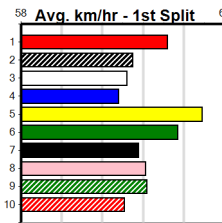

TTS ELECTRICS (300+RANK) HT6

Distance: 400m, Race Type: Mixed 6/7 Heat, Total Prizemoney: $1,530

1st: $1,000, 2nd: $320, 3rd: $160, 4th: $50

Watchdog Tips: 4 1 6 7 Bet: Box Trifecta 1,4,6,7 ($10 for 41.67%)

WISE MOVE (4) can miss the kick but he has an explosive turn of foot and he should be able to follow the three across early. BLACKPOOL SLADE (1) is drawn to hold a top two spot early and he will make the favourite work hard for most of the trip

Main table containing race details for 10 races, including horse names, trainers, owners, and winning boxes.