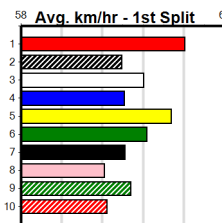

SPORTSBET (300+RANK) HT1

Distance: 400m, Race Type: Grade 5 Heat, Total Prizemoney: $1,530

1st: $1,000, 2nd: $320, 3rd: $160, 4th: $50

GUNAI GIRL (3) returned to form at Shepparton last time and she should have no trouble finding the early lead. LILY CRACKERS (2) is the most talented chaser in the race but she will need some luck early on. JUST WANT PIZZA (1) has claims

Watchdog Tips:

3

2

1

8

Bet:

Win 3