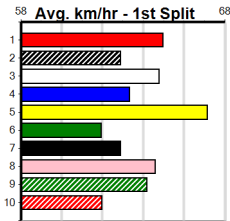

NP ELECTRICAL (300+RANK) HT5

Distance: 400m, Race Type: Mixed 6/7 Heat, Total Prizemoney: $1,530
1st: $1,000, 2nd: $320, 3rd: $160, 4th: $50

9

5:45PM
(VIC time)

LILLTE MISS ENVY (8) should settle in the top two and she likes to stay wide in her races, no excuses. ASTON BAHT (5) is the most talented chaser in the race but she will need some room in the first 50m or so. RONNY'S RETURN (7) will get cover early

Watchdog Tips:

8 **5** **7** **6** **Bet:** **Win 8**