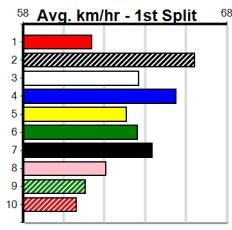

Geelong

2

3:42PM

(VIC time)

MILLERS MUZZLES (300+RANK) HT2

Distance: 400m, Race Type: Mixed 6/7 Heat, Total Prizemoney: $1,530
1st: $1,000, 2nd: $320, 3rd: $160, 4th: $50

Watchdog Tips: 3 2 7 8 Bet: Win 3

Main race card table with 10 rows. Each row contains race details (number, name, trainer, date, track, time, BON, Margin, 1st/2nd Time), horse details (number, name, jockey, weight, dist, track, date, time, BON, Margin, 1st/2nd Time), PIR, Checked, Comment, W/R, Split 1, S/P, Grade, and Winning Boxes.