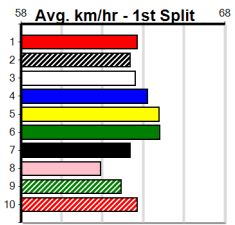

SPORTSBET (300+RANK) HT4

Distance: 400m, Race Type: Grade 5 Heat, Total Prizemoney: \$1,530
1st: \$1,000, 2nd: \$320, 3rd: \$160, 4th: \$50

Watchdog Tips:

5

2

1

6

Bet: