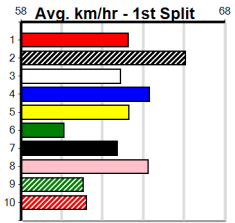

Geelong

11 6:18PM (VIC time)

TOPCAT VIDEO PRODUCTIONS (300+RAN)

Distance: 400m, Race Type: Mixed 6/7 Heat, Total Prizemoney: $1,530
1st: $1,000, 2nd: $320, 3rd: $160, 4th: $50

TINKER GOOSE (5) has a nice turn of foot and with slow beginners on either side, he should get every chance to assume control quickly. BAKIS BALE (4) will need luck early but he is the most talented chaser in the event. SHAKA GOES BANG (3) has claims

Watchdog Tips: 5 4 3 1 Bet: Win 5

1 RAPIDFIRE JAYDA [7] Talented but will push up the track, finds bother WYNBURN LUCIFER $4.60

2 BRENDEN [6] Slow early, likely to find bother, tough ask MANNERS MATTER $12.00

3 SHAKA GOES BANG [6] Has the pace to cross the inside two, respect DESTINI JAGUAR $9.00

4 BAKIS BALE (NSW)[7] Relies on luck, most talented in the race, danger DYNA ROMY $4.20

5 TINKER GOOSE [6] Good muster, carves out time, gets his chance GAWKER BALE $3.40

6 CIRCLE THE GLOBE [7] Speared the lids last time, unlikely today, risky CIRCLE OF DREAMS $7.50

7 CLOUDY WREN [6] *** SCRATCHED *** IVY WREN $8.00

8 KIWI TO BURN [7] Needs to lead, pace underneath is a worry PRINCESS KIWI $12.00

9 MICK'S DELIGHT [7] (7) Only win came in steady time, outclassed JAY BIRD $21.00

10 LUCKY-LUIZ [7] Res. *** SCRATCHED *** DAZZLING MELODY $26.00