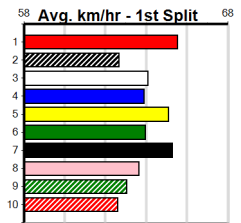

SPORTSBET (300+RANK) HT2

Distance: 400m, Race Type: Grade 5 Heat, Total Prizemoney: $1,530
1st: $1,000, 2nd: $320, 3rd: $160, 4th: $50

REDEEMER FORTUNE (1) is drawn to hold the lead and he should prove too classy for this line-up.
MRS. ESHAY (6) can come out running and she should test the red for most of the journey. COMET
TO BURN (8) has the talent but she will need to step

Watchdog Tips:

1

6

8

4

Bet:

Win 1