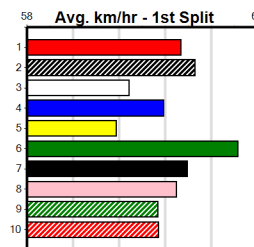

Geelong

7

5:12PM

(VIC time)

SPORTSBET (300+RANK) HT3

Distance: 400m, Race Type: Grade 5 Heat, Total Prizemoney: $1,530
1st: $1,000, 2nd: $320, 3rd: $160, 4th: $50

FULL SPEED AHEAD (8) likes to stay wide and she should be able to break up the field through the bend. MAGIC BEE (6) is as reliable as they come at box rise and she will be in the firing line throughout. PLUTOCRACY (4) is racing with confidence

Watchdog Tips: **8** **6** **4** **1** **Bet:** **Win 8**

1

CHERRY RED [5] **Solid muster, can hold his position, keep safe** **$4.60**

F Bitch Feb-21 **Sire: BERNARDO Dam: STARS AND LIGHTS** **Trainer: Ronald Dunne (St Albans)**

Owner(s): R Dunne
Winning Distances: < 300m (0) 300 - 399m (2) 400 - 499m (1) 500 - 599m (0) 600 - 699m (0) > 700m (0)
Winning Weights: 29.3(1) 29.6(1) 30.7(1)

Box	1st	2nd	3rd	4th	5th	6th	7th	8th
1								
2		1			1			
3								
4	1	1	1			1	1	
5			2	1				1
6					1	1	1	1
7	2	1	1			2	4	2
8								1

Last 3 wins NOT included above

Box	1st	2nd	3rd	4th	5th	6th	7th	8th
1								
2								
3								
4								
5								
6								
7								
8								

Prize Best Starts Trk/Dts APM $5685.00
22.92(4)-4/7/23
32-3-4-4
8-1-2-1
2279

2

SLEEK MONIQUE [5] **Front runner, similar pace either side, risky** **$10.00**

BK Bitch May-21 **Sire: MY REDEEMER Dam: MIMSTAR** **Trainer: Marcus Lloyd (Anakie)**

Owner(s): K Lloyd
Winning Distances: < 300m (0) 300 - 399m (2) 400 - 499m (1) 500 - 599m (0) 600 - 699m (0) > 700m (0)
Winning Weights: 26.4(1) 26.8(1) 27.2(1)

Box	1st	2nd	3rd	4th	5th	6th	7th	8th
1			1		1		1	
2						2		
3								
4					2			
5	2	1					1	
6				1				
7	1	1			1	1		
8			1	2				1

Last 3 wins NOT included above

Box	1st	2nd	3rd	4th	5th	6th	7th	8th
1								
2								
3								
4								
5								
6								
7								
8								

Prize Best Starts Trk/Dts APM $4220.00
23.00(5)-5/12/23
20-3-2-2
11-1-0-2
2312

3

BUILDIN' ROLLS [5] **Back in form but may get crowded early, tested** **$7.50**

RF Dog Dec-20 **Sire: BERNARDO Dam: SOMEDAY LADY** **Trainer: Darren Petersen (Rochester)**

Owner(s): D Petersen
Winning Distances: < 300m (0) 300 - 399m (1) 400 - 499m (6) 500 - 599m (0) 600 - 699m (0) > 700m (0)
Winning Weights: 30.8(1) 30.9(1) 31.0(1) 31.1(1) 31.2(3)

Box	1st	2nd	3rd	4th	5th	6th	7th	8th
1	2			1				
2		1				2		
3		2					2	1
4	1		1			3		1
5	1	1	1	1		1		
6					2	1	2	
7	1	1	1	1	2	2	3	
8	3		2	3	1	1	1	

Last 3 wins NOT included above

Box	1st	2nd	3rd	4th	5th	6th	7th	8th
1								
2								
3								
4								
5								
6								
7								
8								

Prize Best Starts Trk/Dts APM $14020.00
NBT
52-7-7-4
3-0-0-1
3080

4

PLUTOCRACY [5] **Racing with confidence, early pace, threat** **$6.00**

BD Dog May-22 **Sire: TOMMY SHELBY Dam: OSAKALAKA** **Trainer: Dylan Sharp (Lara)**

Owner(s): Vi Aiskar Hundar (SYN), A Lie, J Sharp
Winning Distances: < 300m (0) 300 - 399m (1) 400 - 499m (2) 500 - 599m (0) 600 - 699m (0) > 700m (0)
Winning Weights: 30.4(1) 30.5(1) 30.7(1)

Box	1st	2nd	3rd	4th	5th	6th	7th	8th
1					1			1
2								
3	1				1			
4								1
5						1		1
6	2			1				
7		1	1					
8								

Last 3 wins NOT included above

Box	1st	2nd	3rd	4th	5th	6th	7th	8th
1								
2								
3								
4								
5								
6								
7								
8								

Prize Best Starts Trk/Dts APM $3420.00
22.89(6)-2/4/24
13-3-0-1
6-1-0-1
2872

5

FERNBANK FLYER [5] **Down on best form, slow early, prefer others** **$12.00**

BE Bitch Sep-20 **Sire: MY REDEEMER Dam: FABREGAL** **Trainer: Briana Robertson-leech (Smeato)**

Owner(s): B Robertson-leech
Winning Distances: < 300m (0) 300 - 399m (4) 400 - 499m (3) 500 - 599m (0) 600 - 699m (0) > 700m (0)
Winning Weights: 25.9(1) 26.3(1) 26.4(1) 26.6(1) 26.7(2) 26.8(1)

Box	1st	2nd	3rd	4th	5th	6th	7th	8th
1	1	3	1	1		1		1
2	2	1	1	1	3			
3	1		1					
4	2	1		3	5	1	2	
5			5					
6			2	1	1			
7		2	3			1		
8	1	3	1					1

Last 3 wins NOT included above

Box	1st	2nd	3rd	4th	5th	6th	7th	8th
1								
2								
3								
4								
5								
6								
7								
8								

Prize Best Starts Trk/Dts APM $15665.00
NBT
54-7-10-14
5-0-0-1
2542