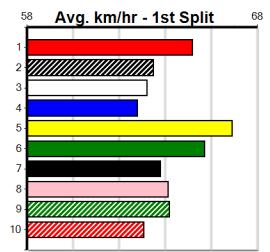

Geelong
10
6:02PM
(VIC time)

TTS ELECTRICS (300+RANK) HT6

Distance: 400m, Race Type: Mixed 6/7 Heat, Total Prizemoney: $1,530
1st: $1,000, 2nd: $320, 3rd: $160, 4th: $50

WISE MOVE (4) can miss the kick but he has an explosive turn of foot and he should be able to follow the three across early. BLACKPOOL SLADE (1) is drawn to hold a top two spot early and he will make the favourite work hard for most of the trip

Watchdog Tips: **4** **1** **6** **7** **Bet:** Box Trifecta 1,4,6,7 ($10 for 41.67%)

Form	Box	Wgt	Dist	Track	Date	Time	BON	Margin	1st/2nd (Time)	PIR	Checked	Comment	WR	Split 1	S/P	Grade
BLACKPOOL SLADE [7] Drawn to lead, getting stronger, main danger $3.60																
F Dog Jul-22 Sire: ASTON RUPEE Dam: LOCHINVAR ADORE Trainer: Alexis Kenyon (Lara)																
Owner(s): R Kenyon																
Winning Distances: < 300m (0) 300 - 399m (0) 400 - 499m (1) 500 - 599m (0) 600 - 699m (0) > 700m (0)																
Winning Weights: 30.5(1)																
5th	(1)	30.7	410	HOR	R1	27-Feb-24	23.95	23.07	6.00L TALKIN' BLUEY (23.54)	M/24				10.64	$4.20	M
1st	(2)	30.5	410	HOR	R2	05-Mar-24	23.45	22.89	1.5L MISTY BLUE (23.55)	Q/11				10.40	$1.80	M
8th	(6)	30.8	400	GEL	R4	15-Mar-24	23.29	22.46	9.50L DEROGATIVE (22.65)	M/88				8.64	$39.00	X67
3rd	(1)	30.9	400	GEL	R12	25-Mar-24	23.00	22.68	3.00L FANCY KIAARN (22.79)	M/33		SW		8.74	$5.30	7
7th	(6)	31.0	400	GEL	R9	29-Mar-24	23.54	22.41	11.00 MYRNIONG STITCH (22.81)	S/77				8.82	$30.40	X67
Last 3 wins NOT included above																
Prize Best $1980.00 NBT																
Starts 5-1-0-1																
Trk/Dts 3-0-0-1																
APM 1644																

Form	Box	Wgt	Dist	Track	Date	Time	BON	Margin	1st/2nd (Time)	PIR	Checked	Comment	WR	Split 1	S/P	Grade
CARTEL GLAMOUR [6] Tends to miss the kick, needs room early, tested $12.00																
BD Bitch May-22 Sire: FERNANDO BALE Dam: VEGAS TICKET Trainer: Kristin Tucker (Tanjil South)																
Owner(s): K Tucker																
Winning Distances: < 300m (0) 300 - 399m (1) 400 - 499m (1) 500 - 599m (0) 600 - 699m (0) > 700m (0)																
Winning Weights: 24.2(1) 24.6(1)																
5th	(1)	24.3	435	SLE	R10	21-Jan-24	25.00	24.08	6.00L MYALL MEG (24.61)	M/566		SW		5.42	$45.80	X67
5th	(3)	24.7	400	WGL	R9	30-Jan-24	23.19	22.39	4.75L BUDDY BLUE (22.87)	Q/65				8.77	$24.90	X67
6th	(6)	24.9	350	TRA	R10	06-Mar-24	20.88	19.86	12.00 PARIS CALLING (20.10)	M/76				6.90	$29.60	X67
8th	(6)	25.1	395	TRA	R10	11-Mar-24	23.15	22.31	7.50L TASSIE TIME (22.63)	M/478				3.90	$14.50	6G
8th	(4)	24.9	350	HVL	R5	15-Mar-24	20.14	19.53	9.00L BLACK PINK (19.53)	M/7				6.90	$45.70	T3-RW
5th	(5)	25.4	395	TRA	R9	18-Mar-24	22.95	22.19	11.00 ZAMBEZI (22.19)	M/345				3.89	$27.60	T3-6
3rd	(2)	26.2	400	WGL	R9	28-Mar-24	23.10	22.84	3.75L FLY CHIC (22.85)	M/44				8.57	$16.40	T3-6
2nd	(8)	25.6	435	SLE	R11	05-Apr-24	25.17	24.60	8.50L LOSE MY MIND (24.60)	M/222				5.40	$4.90	X67
Last 3 wins NOT included above																
1st	(7)	24.6	395	TRA	R3	27-Nov-23	22.54	21.97	0.50L INTER TRIGON (22.57)	M/333		SW		3.84	$13.10	M
1st	(8)	24.2	400	WGL	R9	11-Jan-24	22.89	22.45	0.50L DAINTREE SPIRIT (22.91)	M/12				8.45	$5.00	7
Prize Best $2555.00 FSH																
Starts 20-2-1-1																
Trk/Dts 0-0-0-0																
APM 1205