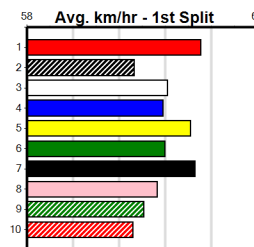

SPORTSBET (300+RANK) HT2

Distance: 400m, Race Type: Grade 5 Heat, Total Prizemoney: $1,530
1st: $1,000, 2nd: $320, 3rd: $160, 4th: $50

REDEEMER FORTUNE (1) is drawn to hold the lead and he should prove too classy for this line-up.
MRS. ESHAY (6) can come out running and she should test the red for most of the journey. COMET
TO BURN (8) has the talent but she will need to step

Watchdog Tips: 1 6 8 4 Bet: Win 1

REDEEMER FORTUNE (SA)[5] Likely leader, clear class edge, hard to reel in $2.60
Owner(s): Gone with the Win (SYN), P Wescott, A Duross-wescott, Z Newson
Trainer: Briana Robertson-leech (Smeato)

MAD BLAST [5] Every chance in his past few, needs it easier $14.00
Owner(s): W Green
Trainer: Wade Green (Parwan)

KING POP [5] Front runner, will get cover from the four, place $9.00
Owner(s): S Bradley
Trainer: Stephen Tabb (Lara)

CHAPPY'S GIRL [5] Relies on luck but has the engine, respect $6.00
Owner(s): B Chapman
Trainer: Bradley Chapman (St Albans)

INFRA LADY [5] Needs to lead, struggle here, prefer to watch $16.00
Owner(s): A Broadley
Trainer: Andrew Broadley (Aspendale)