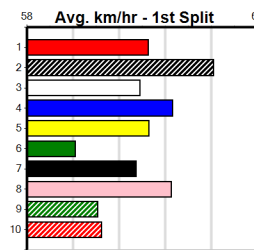

TOPCAT VIDEO PRODUCTIONS (300+RANK)

Distance: 400m, Race Type: Mixed 6/7 Heat, Total Prizemoney: $1,530
1st: $1,000, 2nd: $320, 3rd: $160, 4th: $50

TINKER GOOSE (5) has a nice turn of foot and with slow beginners on either side, he should get every chance to assume control quickly. BAKIS BALE (4) will need luck early but he is the most talented chaser in the event. SHAKA GOES BANG (3) has claims

Watchdog Tips: 5 4 3 1 Bet: Win 5

Table with columns: Form Box, Wgt, Dist, Track, Date, Time, BON, Margin, 1st/2nd (Time), PIR, Checked, Comment, W/R, Split 1, S/P, Grade

RAPIDFIRE JAYDA [7] Talented but will push up the track, finds bother $4.60
Owner(s): Just for us (SYN), B Hare, C Allen
Sire: FABREGAS Dam: WYNBURN LUCIFER
Trainer: Claire Allen (Greendale)

BRENDEAN [6] Slow early, likely to find bother, tough ask $12.00
Owner(s): R Wood
Sire: FERAL FRANKY Dam: MANNERS MATTER
Trainer: Ronald Wood (Warragul)

SHAKA GOES BANG [6] Has the pace to cross the inside two, respect $9.00
Owner(s): M Bewley
Sire: SENNACHIE Dam: DESTINI JAGUAR
Trainer: Michael Bewley (Pentland Hills)

BAKIS BALE (NSW)[7] Relies on luck, most talented in the race, danger $4.20
Owner(s): B Wheeler
Sire: CHRISTO BALE Dam: DYNA ROMY
Trainer: Correy Grenfell (Anakie)

TINKER GOOSE [6] Good muster, carves out time, gets his chance $3.40
Owner(s): Burns Racing (SYN), C Burns, J Burns
Sire: ORSON ALLEN Dam: GAWKER BALE
Trainer: Craig Burns (Balliang)

1

2

3

4

5