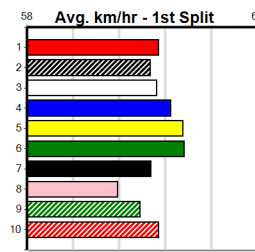

Geelong

8

5:30PM

(VIC time)

SPORTSBET (300+RANK) HT4

Distance: 400m, Race Type: Grade 5 Heat, Total Prizemoney: $1,530
1st: $1,000, 2nd: $320, 3rd: $160, 4th: $50

URITH BALE (5) is far better than her form indicates and she should light them up soon after box rise. MISTY AMY (2) can charge late and she will get a nice run through when they bunch at the bend. PIRANHA SHAKE (1) should fire fresh

Watchdog Tips: 5 2 1 6 Bet: Win 5

Form Box Wgt Dist Track Date Time BON Margin 1st/2nd (Time) PIR Checked Comment W/R Split 1 S/P Grade
PIRANHA SHAKE [5] Resuming, capable when fit, can threaten $4.60
Owner(s): S Randle
Winning Distances: < 300m (0) 300 - 399m (2) 400 - 499m (1) 500 - 599m (0) 600 - 699m (0) > 700m (0)
Winning Weights: 29.1(1) 30.1(1) 30.3(1)
2nd (8) 30.0 400 GEL R6 16-Jan-24 22.64 22.30 2.25L VENTURA BALE (22.49) M/42 . . . . 8.67 $3.70 6G
4th (6) 30.4 400 GEL R8 22-Jan-24 23.17 22.63 7.00L PINEAPPLE HEAD (22.71) S/74 . . . . 8.66 $21.50 6G
4th (7) 30.0 410 HOR R10 27-Jan-24 24.09 23.40 9.00L ELUSIVE BARB (23.49) S/55 . . . . 10.82 $3.00 6G
6th (2) 29.9 350 HVL R7 31-Jan-24 20.03 19.65 5.50L ZIPPING PATTY (19.65) M/7 . . . . 6.84 $16.70 6G
5th (4) 29.8 425 BEN R4 03-Feb-24 24.41 23.98 6.50L BOROUGHS SALTS (23.99) M/666 . . . . 6.76 $12.10 6G
6th (6) 29.7 435 SLE R5 11-Feb-24 25.09 24.03 8.00L ERUDITE BALE (24.56) M/566 . . . . 5.41 $48.40 X67
1st (8) 30.1 390 SHP R10 15-Feb-24 22.48 22.34 4.25L SLINGSHOT ROXY (22.77) S/52 . . . . 8.86 $1.30 6G
5th (2) 30.2 400 WGL R7 22-Feb-24 23.36 22.69 6.50L DEVON LASS (22.94) M/55 . . . . 8.76 $3.00 5
Last 3 wins NOT included above
1st (2) 29.1 390 WBL R1 22-Aug-23 22.85 22.26 3.00L WAY STAR (23.06) M/21 . . . . 8.95 $11.50 M
1st (7) 30.3 400 GEL R4 04-Dec-23 22.65 22.52 4.75L UPPER'S FLYER (22.98) M/11 . . . . 8.55 $10.00 7

MISTY AMY [5] Strong type, gets the gun run, main danger $4.00
Owner(s): R Wood
Winning Distances: < 300m (0) 300 - 399m (0) 400 - 499m (5) 500 - 599m (0) 600 - 699m (0) > 700m (0)
Winning Weights: 25.8(2) 26.1(1) 26.8(1) 27.2(1)
3rd (4) 27.1 400 WGL R4 20-Feb-24 22.60 22.34 3.75L BLACK DREAM (22.34) M/55 . . . . 8.50 $67.40 X45
7th (4) 27.2 525 MEP R8 28-Feb-24 31.10 30.05 8.00L CREDITOR (30.55) M/7675 . . . . 5.37 $12.00 5
3rd (2) 27.5 515 SAP R5 03-Mar-24 30.33 29.28 2.75L BLACK SAINT (30.14) M/4333 . . . . 5.18 $13.50 5
6th (3) 27.7 400 WGL R12 12-Mar-24 23.50 22.55 8.00L CLASSY KAYLA (22.97) M/77 . . . . 8.86 $17.30 5
5th (4) 27.6 400 WGL R11 15-Mar-24 23.73 22.84 12.00 WILLIAM COIN (22.92) M/77 . . . . 8.85 $31.90 5
6th (8) 27.5 400 GEL R10 22-Mar-24 23.01 22.53 7.00L ON A MISSION (22.53) S/76 . . . . 8.66 $54.20 5
5th (6) 28.2 460 WGL R6 28-Mar-24 26.71 25.74 9.00L GO ASTRAY (26.10) Q/322 . . . . 6.72 $9.80 T3-5
4th (8) 27.8 400 WGL R5 04-Apr-24 23.02 22.65 1.00L LOCHINVAR KEWELL (22.96) M/55 . . . SW . 8.66 $10.00 T3-5
Last 3 wins NOT included above
1st (7) 26.1 460 WGL R4 06-Aug-23 26.30 25.54 0.25L SCULLY BALE (26.32) Q/221 . . . . 6.61 $6.30 X67
1st (2) 26.8 460 WGL R6 26-Oct-23 26.75 26.27 0.50L FRIDAY KNOCK OFF (26.78) M/111 . . . SW . 6.58 $3.10 5
1st (3) 27.2 400 WGL R5 09-Jan-24 23.00 22.70 0.25L JAY JAY LOPEZ (23.02) M/32 . . . . 8.58 $2.50 T3-5