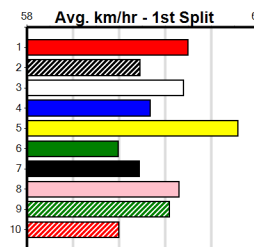

NP ELECTRICAL (300+RANK) HT5

Distance: 400m, Race Type: Mixed 6/7 Heat, Total Prizemoney: $1,530
1st: $1,000, 2nd: $320, 3rd: $160, 4th: $50

LILLTE MISS ENVY (8) should settle in the top two and she likes to stay wide in her races, no excuses. ASTON BAHT (5) is the most talented chaser in the race but she will need some room in the first 50m or so. RONNY'S RETURN (7) will get cover early

Watchdog Tips: 8 5 7 6 **Bet:** Win 8

1

BLACKPOOL URBAN [7] **Front runner, will get peppered mid race, risky** **$8.00**
RF Dog **Jul-22** **Sire: ASTON RUPEE** **Dam: LOCHINVAR ADORE** **Trainer: Renee Kenyon (Lara)**
Owner(s): A Kenyon
Winning Distances: < 300m (0) 300 - 399m (0) 400 - 499m (1) 500 - 599m (0) 600 - 699m (0) > 700m (0)
Winning Weights: 32.2(1)
4th (7) 31.3 390 WBL R1 29-Feb-24 23.14 22.07 14.00 ZORBAS BALE (22.19) Q/33 . . . 8.82 $7.20 M
1st (5) 32.2 400 GEL R3 12-Mar-24 23.09 22.57 0.75L GO NOW (23.13) Q/11 . . . SW . 8.50 $2.70 M
4th (6) 32.6 400 GEL R9 19-Mar-24 23.33 22.37 8.00L DOLLAR SHORT (22.80) Q/34 . . . . 8.73 $7.30 X67
7th (2) 32.5 400 GEL R11 25-Mar-24 23.83 22.68 9.50L SHINY NEW TOY (23.17) Q/45 . . . . 8.84 $9.30 7

Bx	1st	2nd	3rd	4th	5th	6th	7th	8th
1								
2							1	
3								
4								
5	1							
6					1			
7				1				
8								

Prize Best $1125.00
Starts 23.09(5)-12/3/24
Trk/Dts 4-1-0-0
APM 3-1-0-0
1110

Last 3 wins NOT included above

2

BALDO [7] **Does not win enough races, out of his depth** **$26.00**
BK Dog **Jan-21** **Sire: BARCIA BALE** **Dam: CHIQUITA LASS** **Trainer: Murray Collyer (Coburg East)**
Owner(s): M Collyer
Winning Distances: < 300m (0) 300 - 399m (1) 400 - 499m (0) 500 - 599m (0) 600 - 699m (0) > 700m (0)
Winning Weights: 33.3(1)
6th (6) 33.7 300 HVL R4 26-Jan-24 17.41 16.89 2.50L SMALL HEATH (17.24) M/4 . . . . 4.00 $17.20 T3-7
5th (5) 33.6 350 HVL R5 31-Jan-24 20.41 19.65 10.00 TAT LEAH (19.74) S/8 . . . . 6.87 $37.60 7
5th (3) 34.0 350 HVL R4 09-Feb-24 20.25 19.65 5.50L LITTLE FAST BULL (19.88) M/7 . . . V7 . 6.76 $42.50 T3-7
ST (-) 34.1 350 HVL 01-Mar-24 19.89 0.25L Trial Cleared M/11 . . . . 2of5 . 6.66 . ST
2nd (1) 34.7 300 HVL R3 15-Mar-24 17.17 16.83 1.25L ZAMBORA'S GIRL (17.10) M/5 . . . . 3.96 $86.00 T3-7
2nd (1) 34.9 400 GEL R4 19-Mar-24 23.20 22.37 12.00 PETE'S ENTITY (22.37) M/32 . . . . 8.65 $32.10 7
5th (3) 35.0 400 GEL R11 25-Mar-24 23.76 22.68 8.50L SHINY NEW TOY (23.17) M/56 . . . . 8.84 $30.00 7
5th (5) 34.7 390 BAL R3 01-Apr-24 23.37 22.14 12.00 HARTLAND PRINCE (22.55) M/65 . . . . 8.86 $23.00 T3-7

Bx	1st	2nd	3rd	4th	5th	6th	7th	8th
1								
2								
3								
4								
5	1							
6								
7	1	1		1	2	1	2	1
8	1	2		4	1	2		

Prize Best $7180.00
Starts NBT
Trk/Dts 65-1-10-9
APM 8-0-2-1
1900

Last 3 wins NOT included above

1st (5) 33.3 300 HVL R1 17-Mar-23 17.20 16.71 0.50L TASMAN HOPE (17.22) M/3 . . . . 4.02 $9.60 T3-RW