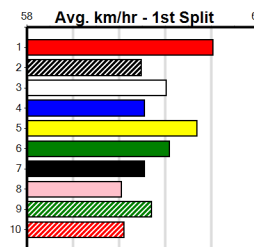

SPORTSBET (300+RANK) HT1

Distance: 400m, Race Type: Grade 5 Heat, Total Prizemoney: $1,530
1st: $1,000, 2nd: $320, 3rd: $160, 4th: $50

GUNAI GIRL (3) returned to form at Shepparton last time and she should have no trouble finding the early lead. LILY CRACKERS (2) is the most talented chaser in the race but she will need some luck early on. JUST WANT PIZZA (1) has claims

Watchdog Tips: 3 2 1 8 Bet: Win 3

JUST WANT PIZZA [5] Better than form, gets the gun run, threat $3.60
Owner(s): A Lie
Sire: SUPERIOR PANAMA Dam: JUNK FOOD JUNKIE
Trainer: Jason Sharp (Lara)
Box History table and Prize Best Starts table included.

LILY CRACKERS [5] Relies on luck but has the most talent, danger $7.00
Owner(s): R Fisher
Sire: MEPUNGA BLAZER Dam: HEADSPACE
Trainer: Ronald Fisher (Lara)
Box History table and Prize Best Starts table included.

GUNAI GIRL [5] Back in form, can cross and lead, hard to reel in $4.00
Owner(s): J Martin
Sire: BANJO BOY Dam: GUNAI LEXI
Trainer: Wade Green (Parwan)
Box History table and Prize Best Starts table included.

JUST A JESTER [5] *** SCRATCHED *** $18.00
Owner(s): A Farley
Sire: BRANDEEN Dam: IN ORBIT
Trainer: Aaron Farley (Churchill)
Box History table and Prize Best Starts table included.

PENNY BLUE DEMON [5] Front runner, too much pace underneath, tested $8.00
Owner(s): C Armstrong
Sire: FERNANDO BALE Dam: MY DEWANA PENNY
Trainer: Chris Armstrong (Hoppers Crossi)
Box History table and Prize Best Starts table included.