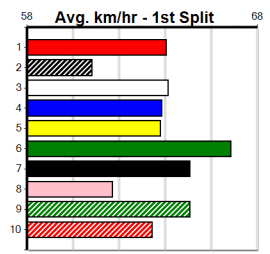

Geelong
12
6:35PM
(VIC time)

DOWNLOAD THE WATCHDOG APP (300+RANK)

Distance: 400m, Race Type: Mixed 6/7 Heat, Total Prizemoney: $1,530
1st: $1,000, 2nd: $320, 3rd: $160, 4th: $50

TWO TOOTS (3) is the most reliable beginner and he should be leading from go to whoa.
RAPIDFIRE LAYLA (7) is well drawn and she can work into it mid race. DUTCH RAMBO (6) is a place hope.

Watchdog Tips: **3** **7** **6** **8** **Bet:** Win 3

1

OH CRIKEY (NSW)[6] **Lacking confidence, can miss away, finds bother** **$12.00**
BK Dog Nov-21 Sire: FLYING RICCIARDO Dam: FANTASTIC DAISY Trainer: Wade Green (Parwan)
Owner(s): W Green
Winning Distances: < 300m (0) 300 - 399m (1) 400 - 499m (1) 500 - 599m (0) 600 - 699m (0) > 700m (0)
Winning Weights: 30.5(1) 31.1(1)

1st	2nd	3rd	4th	5th	6th	7th	8th
1st (8) 31.1 350 HVL R5 07-Feb-24	19.85	19.85	1.00L RIVER KING (19.91)	Q/1	6.59	$7.90 7	
5th (1) 30.7 350 HVL R9 16-Feb-24	20.06	19.44	4.50L MADAM MAGNUS (19.76)	M/5	6.79	$7.20 T3-6	
7th (4) 30.7 350 HVL R9 23-Feb-24	20.05	19.73	4.50L BEYOND BLESSED (19.73)	M/8	6.87	$11.30 T3-RW	
4th (8) 30.8 400 GEL R11 12-Mar-24	23.12	22.57	8.00L JAMES'S ENTITY (22.57)	M/33	8.60	$7.60 6G	
5th (3) 30.9 400 GEL R9 19-Mar-24	23.51	22.37	11.00 DOLLAR SHORT (22.80)	M/65	8.98	$19.00 X67	
7th (4) 31.0 400 GEL R9 26-Mar-24	23.52	22.68	13.00 ASTON INDY (22.68)	M/78	8.90	$16.60 6G	
3rd (3) 31.1 390 BAL R9 01-Apr-24	22.87	22.14	5.50L BORROWED TIME (22.51)	M/57	8.86	$13.50 T3-6	
7th (2) 31.2 390 SHP R10 04-Apr-24	22.77	22.20	6.00L OUR BOY BILLY (22.38)	M/87	8.80	$13.10 T3-6	

Last 3 wins NOT included above

1st	2nd	3rd	4th	5th	6th	7th	8th
1st (4) 30.5 457 TEM R2 08-Sep-23	26.29	26.01	1.5L JUMBUK TUNE (26.39)				

Prize Best Starts Trk/Dts APM: $3810.00 NBT 24-2-3-2 3-0-0-0 1600

2

TINKER KIM [6] **Resuming, may need a run or two, next time** **$10.00**
F Bitch May-20 Sire: KIOWA MON MANNY Dam: DYNA PEANUT Trainer: Jennifer Burns (Balliang)
Owner(s): Burns Racing (SYN), C Burns, J Burns
Winning Distances: < 300m (0) 300 - 399m (0) 400 - 499m (1) 500 - 599m (1) 600 - 699m (0) > 700m (0)
Winning Weights: 28.8(1) 29.0(1)

1st	2nd	3rd	4th	5th	6th	7th	8th
2nd (1) 29.6 595 SAP R2 17-Dec-23	35.36	34.64	2.75L ARMAGH (35.18)	S/5532	9.73	$33.10 RW	
3rd (2) 29.4 595 SAP R10 24-Dec-23	35.08	34.38	2.50L ULTIMATE JEWEL (34.92)	S/4433	9.71	$17.30 RW	
4th (6) 29.3 595 SAP R2 31-Dec-23	35.71	34.48	17.00 SERENE EQUITY (34.55)	S/5555	9.57	$26.30 RW	
7th (6) 29.0 595 SAP R5 07-Jan-24	35.49	34.81	10.00 SERENE EQUITY (34.81)	M/3365	9.49	$51.30 RW	
5th (2) 29.1 460 GEL R7 16-Jan-24	26.27	25.80	5.50L LYRICAL CRIPPS (25.90)	M/773	7.00	$61.10 X67	
6th (3) 29.0 595 SAP R4 21-Jan-24	35.43	34.60	8.50L FIRE CHAMBER (34.86)	S/7566	9.62	$103.60 RW	
5th (5) 29.0 520 GEL R6 26-Jan-24	30.39	29.68	3.5L TULLY LUNA (30.15)	S/7565	5.66	$94.00 RWH	
7th (2) 29.1 520 GEL R5 02-Feb-24	30.59	29.85	11.00 MISTER EASY (29.85)	S/8677	5.76	$63.10 RWF	

Last 3 wins NOT included above

1st	2nd	3rd	4th	5th	6th	7th	8th
1st (4) 28.8 525 MEP R1 05-Apr-23	30.68	29.90	1.25L LITTLE PEG (30.76)	M/2222	5.29	$18.60 M	
1st (1) 29.0 425 BEN R4 28-Jun-23	24.58	23.86	3.00L COCONUT OAKLAND (24.78)	M/431	6.77	$4.00 T3-7	

Prize Best Starts Trk/Dts APM: $13646.25 NBT 58-2-8-11 7-0-0-1 2791