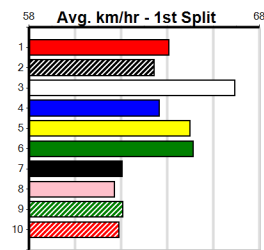

Geelong

1

3:22PM

(VIC time)

THE BECKLEY CENTRE GEELONG (300+) HT1

Distance: 400m, Race Type: Mixed 6/7 Heat, Total Prizemoney: $1,530
1st: $1,000, 2nd: $320, 3rd: $160, 4th: $50

KIA ORA MAGIC (5) showed plenty of promise in her first prep and she will be primed to fire fresh.
PEACHES (6) can come out running and she will test the five for most of the journey. MIRA BALE
(8) is a run on type and may be value

Watchdog Tips: **5** **6** **8** **1** **Bet:** **Win 5**

Form Box	Wgt	Dist	Track	Date	Time	BON	Margin	1st/2nd (Time)	PIR	Checked	Comment	W/R	Split 1	S/P	Grade

---

1	ASTON RANDAL [6] Rises in class but will get cover early, place BK Dog Jan-21 Owner(s): D Torr Winning Distances: < 300m (0) 300 - 399m (1) 400 - 499m (1) 500 - 599m (0) 600 - 699m (0) > 700m (0) Winning Weights: 32.0(1) 32.4(1) 6th (4) 32.7 390 SHP R9 20-Jan-24 22.86 21.80 11.00 CRUDE (22.12) M/76 . . . SW . 8.95 $4.70 6G 6th (6) 32.9 410 HOR R2 30-Jan-24 23.83 22.92 10.00 SANDY TAUPE (23.15) M/77 . . . . . 10.72 $55.20 X67 5th (1) 32.9 400 GEL R10 06-Feb-24 22.94 22.65 4.50L HARD STYLE CANDY (22.65) M/55 . . . . . 8.61 $6.30 6G 3rd (3) 33.1 400 GEL R7 20-Feb-24 23.38 22.58 11.00 DANE MULLANE (22.63) M/45 . . . . . 8.70 $4.20 T3-6 2nd (1) 33.5 390 SHP R4 29-Feb-24 22.61 22.06 2.25L CHERRY RED (22.46) M/43 . . . . . 8.85 $3.20 6G 2nd (8) 33.6 390 SHP R3 07-Mar-24 22.46 22.39 0.50L INSUBORDINATE (22.45) M/11 . . . . . 8.48 $9.80 T3-6 5th (1) 33.8 400 GEL R11 12-Mar-24 23.18 22.57 9.00L JAMES'S ENTITY (22.57) M/54 . . . . . 8.81 $3.30 6G 6th (2) 33.6 390 SHP R9 21-Mar-24 22.93 22.23 9.50L HOLLYWOOD FRANKY M/66 . . . . . 9.10 $7.00 T3-6	$10.00 Sire: FERNANDO BALE Dam: ASTON LOLITA Trainer: David Torr (Myers Flat) Box History <table border="1" style="font-size: 0.8em; border-collapse: collapse;"> <thead> <tr><th>Bx</th><th>1st</th><th>2nd</th><th>3rd</th><th>4th</th><th>5th</th><th>6th</th><th>7th</th><th>8th</th></tr> </thead> <tbody> <tr><td>1</td><td></td><td>2</td><td>2</td><td></td><td>2</td><td></td><td></td><td></td></tr> <tr><td>2</td><td></td><td>2</td><td>1</td><td>1</td><td>1</td><td></td><td></td><td></td></tr> <tr><td>3</td><td></td><td>1</td><td>3</td><td></td><td></td><td></td><td></td><td></td></tr> <tr><td>4</td><td></td><td></td><td></td><td>2</td><td></td><td>2</td><td></td><td>1</td></tr> <tr><td>5</td><td>1</td><td>1</td><td>2</td><td></td><td>2</td><td>1</td><td></td><td></td></tr> <tr><td>6</td><td></td><td></td><td></td><td></td><td>1</td><td>1</td><td></td><td>1</td></tr> <tr><td>7</td><td></td><td>1</td><td></td><td>2</td><td>1</td><td>1</td><td>1</td><td>1</td></tr> <tr><td>8</td><td>1</td><td>3</td><td>1</td><td></td><td>2</td><td>1</td><td>2</td><td></td></tr> </tbody> </table>	Prize Best Starts Trk/Dts APM $10525.00 NBT 46-2-10-9 4-0-0-2 3088

2	STEP ON AIR [7] Needs to lead, pushes up the track, finds bother BD Dog Mar-22 Owner(s): CHAMPAGNE PTN (SYN), S Smith, A Langton Winning Distances: < 300m (0) 300 - 399m (0) 400 - 499m (1) 500 - 599m (0) 600 - 699m (0) > 700m (0) Winning Weights: 30.2(1) 7th (5) 29.6 460 GEL R11 05-Feb-24 27.05 25.59 14.00 RIE BALE (26.08) M/777 . . . . . 6.99 $18.70 M 3rd (5) 29.4 400 GEL R1 09-Feb-24 23.32 22.48 7.50L TINKER JACK (22.82) M/36 . . . . . W 8.65 $15.50 M 3rd (1) 29.5 400 GEL R1 12-Feb-24 23.25 22.62 5.50L CHILLI SAL (22.87) M/34 . . . . . W 8.65 $4.50 M 8th (8) 29.7 400 GEL R2 19-Feb-24 23.48 22.55 13.00 TANNER BALE (22.61) S/88 . . . . . W 8.79 $14.80 M 1st (5) 30.2 400 GEL R1 26-Mar-24 22.89 22.68 1.25L BERN'S BANJO (22.96) M/11 . . . . . . 8.50 $2.80 M 3rd (4) 30.1 400 GEL R9 02-Apr-24 23.26 22.50 11.00 XISCO BALE (22.50) M/43 . . . . . . 8.90 $8.00 7	$6.50 Sire: TOMMY SHELBY Dam: ART NOUVEAU Trainer: Angela Langton (Anakie) Box History <table border="1" style="font-size: 0.8em; border-collapse: collapse;"> <thead> <tr><th>Bx</th><th>1st</th><th>2nd</th><th>3rd</th><th>4th</th><th>5th</th><th>6th</th><th>7th</th><th>8th</th></tr> </thead> <tbody> <tr><td>1</td><td></td><td></td><td></td><td>1</td><td></td><td></td><td></td><td></td></tr> <tr><td>2</td><td></td><td></td><td></td><td></td><td></td><td></td><td></td><td></td></tr> <tr><td>3</td><td></td><td></td><td></td><td></td><td></td><td></td><td></td><td></td></tr> <tr><td>4</td><td></td><td></td><td></td><td>1</td><td></td><td></td><td></td><td></td></tr> <tr><td>5</td><td>1</td><td></td><td>1</td><td></td><td></td><td></td><td></td><td>1</td></tr> <tr><td>6</td><td></td><td></td><td></td><td></td><td></td><td></td><td></td><td></td></tr> <tr><td>7</td><td></td><td></td><td></td><td></td><td></td><td></td><td></td><td></td></tr> <tr><td>8</td><td></td><td></td><td></td><td></td><td></td><td></td><td></td><td>1</td></tr> </tbody> </table>	Prize Best Starts Trk/Dts APM $1680.00 22.89(5)-26/3/24 6-1-0-3 5-1-0-3 1576