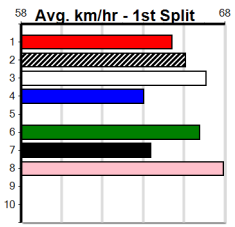

Horsham

SHIMA SHINE AT STUD

Distance: 410m, Race Type: Free For All, Total Prizemoney: $3,360
1st: $2,250, 2nd: $690, 3rd: $345, 4th: $75

8

4:48PM

(VIC time)

SPRING PORT (8) comes out running and he is very hard to get past when on the arm. FITZROY BALE (3) goes to another level around this circuit and he will be powering to the line. WESTAR COMMANDER (1) can hold a forward spot early and is a threat

Watchdog Tips:

8

3

1

2

Bet:

Win 8