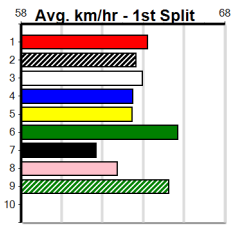

SPORTSBET HT2

Distance: 410m, Race Type: Maiden Heat, Total Prizemoney: \$2,535
1st: \$1,680, 2nd: \$520, 3rd: \$260, 4th: \$75

2

2:51PM

(VIC time)

INARA BALE (3) was brilliant when placed at Warrnambool and a similar run today can see her score. MISTY BLUE (5) has been placed in both runs here and she will be strong in the closing stages. MISS MARY JO (9) gets the run from box 1, respect.