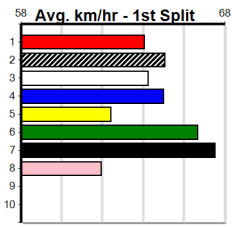

Horsham

LOCKS CONSTRUCTIONS

Distance: 410m, Race Type: Grade 5, Total Prizemoney: \$2,925
1st: \$1,950, 2nd: \$600, 3rd: \$300, 4th: \$75

11

5:52PM
(VIC time)

GRAY ELLIOT (1) is drawn to hold the lead and he should turn with a race winning break. FARNHAM BALE (5) is the most talented chaser in the race but he will need plenty of luck in running. SCENIC COURT (6) will be in the top three throughout.