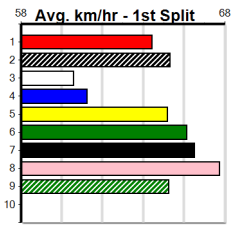

Horsham

SPORTSBET HT1

Distance: 410m, Race Type: Maiden Heat, Total Prizemoney: $2,535
1st: $1,680, 2nd: $520, 3rd: $260, 4th: $75

1
2:32PM
(VIC time)

YASH BALE (6) has been solidly placed in all three runs to date and he looks to be the best of the raced brigade. HARD ROTOR (4) has shown improvement of late and she can work into the mix mid race. BARELLEN MOON (1) must be respected on debut

Watchdog Tips: **6** **4** **1** **5** **Bet:** **Box Trifecta 1,4,5,6 ($10 for 41.67%)**