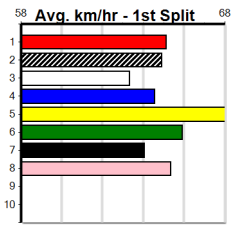

Horsham

CHS GROUP

Distance: 485m, Race Type: Mixed 4/5, Total Prizemoney: \$3,875
1st: \$2,600, 2nd: \$800, 3rd: \$400, 4th: \$75

6

4:06PM

(VIC time)

TOP PAYER (5) should have no trouble finding the rail early and he is hard to get past when on the arm. ZIPPING ALEXA (8) was brilliant last time and she will turn up the pressure in the middle stages. UTRILLO BALE (6) loves a wide draw