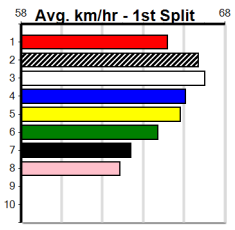

Horsham

CRYMELON KENNELS

Distance: 410m, Race Type: Grade 5, Total Prizemoney: $2,925
1st: $1,950, 2nd: $600, 3rd: $300, 4th: $75

4

3:27PM

(VIC time)

ELUSIVE BARB (5) should get a nice cart across from the four early and he can break up the field through the bend. CORTEZ BALE (1) is another who will be on the pace and he is getting stronger all the time. SWEET CAVIAR (2) just needs luck

Watchdog Tips: **5** **1** **2** **4** **Bet:** **Box Trifecta 1,2,4,5 ($10 for 41.67%)**