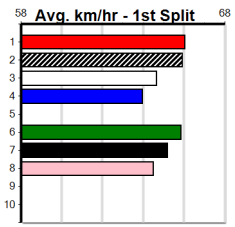

WEBB CON MARINE

Distance: 410m, Race Type: Grade 5, Total Prizemoney: \$2,925
1st: \$1,950, 2nd: \$600, 3rd: \$300, 4th: \$75

7

4:24PM
(VIC time)

TANNER BALE (1) should pounce on the arm and he will get plenty of cover from the two and three early. HASKO BALE (2) has good early burn and she should hold her position through the bend. NO COMMENT (3) is more than capable.