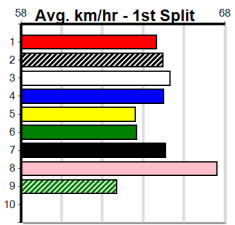

Owner(s):

Horsham

10

5:26PM

(VIC time)

WATTS PRICE ACCOUNTANTS

Distance: 410m, Race Type: Mixed 6/7, Total Prizemoney: \$2,925
1st: \$1,950, 2nd: \$600, 3rd: \$300, 4th: \$75

Watchdog Tips: