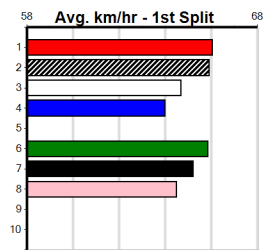

WEBB CON MARINE

Distance: 410m, Race Type: Grade 5, Total Prizemoney: $2,925
1st: $1,950, 2nd: $600, 3rd: $300, 4th: $75

TANNER BALE (1) should pounce on the arm and he will get plenty of cover from the two and three early. HASKO BALE (2) has good early burn and she should hold her position through the bend. NO COMMENT (3) is more than capable.

Watchdog Tips: 1 2 3 7 **Bet:** Win 1

1

TANNER BALE (NSW)[5] **$2.00**

F Dog **May-22** **Serious prospect, can pounce on the arm, yes**

Owner(s): B Wheeler **Sire: CHRISTO BALE** **Dam: HELGA BALE** **Trainer: Correy Grenfell (Anakie)**

Winning Distances: < 300m (0) 300 - 399m (0) 400 - 499m (1) 500 - 599m (2) 600 - 699m (0) > 700m (0)

Winning Weights: 33.4(1) 33.6(1) 33.7(1)

3rd	1st	2nd	4th	5th	6th	7th	8th
(1) 33.3 390 WBL R1 07-Feb-24 22.34 21.78 2.00L LET'S WIN OLLIE (22.21) M/44 . . . . . 8.80 $8.00 M	(2) 33.6 400 GEL R2 19-Feb-24 22.61 22.55 1.25L ASTON LORD (22.70) Q/11 . . . . . 8.42 $1.60 M	(4) 33.7 515 SAP R5 25-Feb-24 30.21 29.46 1.25L CYCLONE POPPY (30.29) M/2111 . . . . . 5.20 $4.20 X67H	(2) 32.9 515 SAN R2 29-Feb-24 29.94 29.23 2.00L UTRILLO BALE (29.80) Q/1111 . . . . . 5.17 $4.20 X67F	(1) 33.3 525 MEP R3 06-Mar-24 30.47 29.98 2.00L RUN FOR SHELTER (30.34) M/3223 . . . . . 5.24 $1.20 X67H	(2) 33.4 525 MEA R3 16-Mar-24 30.17 29.65 4.00L RUN FOR SHELTER (30.44) M/1111 . . . SW . 5.15 $2.30 X67F	(2) 33.4 515 SAN R12 21-Mar-24 30.04 29.27 8.00L PHELAN TUBMAN (29.51) M/6222 . . . . . 5.21 $5.90 5	

Last 3 wins NOT included above

Bx	1st	2nd	3rd	4th	5th	6th	7th	8th
1			2					
2	2	1		1				
3								
4	1							
5								
6								
7								
8								

2

HASKO BALE (NSW)[5] **$6.50**

BK Bitch **Jan-21** **Early speed, follows the red through, danger**

Owner(s): B Wheeler **Sire: BARCIA BALE** **Dam: DYNA PATTY** **Trainer: Samantha Grenfell (Anakie)**

Winning Distances: < 300m (0) 300 - 399m (0) 400 - 499m (4) 500 - 599m (5) 600 - 699m (0) > 700m (0)

Winning Weights: 26.1(1) 26.2(1) 26.5(1) 26.8(1) 26.9(1) 27.0(1) 27.1(3)

6th	7th	2nd	4th	5th	6th	7th	8th
(6) 26.6 460 GEL R6 02-Feb-24 26.11 25.58 4.25L SHIMA CURRENT (25.82) Q/355 . . . . . 6.63 $33.40 5	(4) 26.9 515 SAN R12 08-Feb-24 30.29 29.19 8.50L CUTHBERT BINNS (29.72) M/5767 . . . . . 5.22 $5.50 5	(2) 32.9 515 SAN R10 15-Feb-24 30.04 29.46 1.75L PATCH YOU LATER (29.92) Q/3222 . . . SW . 5.13 $4.40 5	(3) 27.3 515 SAN R10 07-Mar-24 30.77 29.23 18.00 FOLLOW THE BAND (29.58) M/5566 . . . . . 5.36 $9.00 5	(4) 27.8 400 GEL R6 15-Mar-24 22.80 22.46 4.25L FIREWORKS (22.52) Q/33 . . . . . 8.46 $7.30 X45	(8) 27.8 460 GEL R6 22-Mar-24 26.10 25.54 8.00L HI THERE FRANK (25.54) M/544 . . . . . 6.70 $22.90 X45	(4) 28.1 515 SAN R10 28-Mar-24 29.84 29.45 4.25L BO RHAPSODY (29.56) M/2222 . . . . . 5.11 $22.80 5	(8) 28.4 515 SAN R5 04-Apr-24 30.54 29.15 15.00 KINGSLEY BALE (29.52) M/3768 . . . . . 5.12 $24.80 5

Last 3 wins NOT included above

1st	5th	1st	5th	1st	5th	1st	5th
(1) 27.1 515 SAN R9 29-Jun-23 29.64 29.27 0.75L GUCCI GIRL (29.68) Q/1111 . . . . . 5.06 $6.20 5	(5) 27.1 525 MEA R11 08-Jul-23 30.05 29.87 1.5L GABBY'S GYROS (30.14) M/1111 . . . . . 5.10 $6.80 5	(3) 26.8 400 GEL R6 12-Jan-24 22.52 22.23 3.25L BLACKPOOL BLADE (22.74) Q/21 . . . . . 8.36 $4.00 5					

Bx	1st	2nd	3rd	4th	5th	6th	7th	8th
1	3	5	1	1	2	1	1	1
2	2				1	2	1	
3	1	2	1					1
4		2	1	4	2		1	
5	2	2	1	4	2	1	2	
6			1	2	1		1	1
7	1	1	1		2	1		
8			2	2	2			1