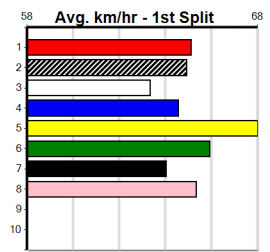

CHS GROUP

Distance: 485m, Race Type: Mixed 4/5, Total Prizemoney: $3,875
1st: $2,600, 2nd: $800, 3rd: $400, 4th: $75

TOP PAYER (5) should have no trouble finding the rail early and he is hard to get past when on the arm. ZIPPING ALEXA (8) was brilliant last time and she will turn up the pressure in the middle stages. UTRILLO BALE (6) loves a wide draw

Watchdog Tips: 5 8 6 1 Bet: Win 5

Form Box Wgt Dist Track Date Time BON Margin 1st/2nd (Time) PIR Checked Comment W/R Split 1 S/P Grade
DONITA BALE (NSW)[5] *** SCRATCHED *** $5.50
BEED Bitch Dec-21 Sire: FERAL FRANKY Dam: ZELZER ALLEN
Owner(s): B Wheeler
Trainer: Ricky Coleman (Lara)
Winning Distances: < 300m (0) 300 - 399m (2) 400 - 499m (2) 500 - 599m (0) 600 - 699m (0) > 700m (0)
Winning Weights: 26.4(1) 27.1(2) 27.3(1)
7th (7) 26.5 410 HOR R9 30-Jan-24 24.16 22.92 12.00 NUMEROUS (23.38) M/66 . . . . 10.68 $12.80 6G
1st (8) 26.4 410 HOR R11 09-Feb-24 23.30 23.22 0.75L HOLLYWOOD FRANKY Q/43 . . . . 10.68 $11.00 6G
4th (4) 26.8 390 WBL R12 22-Feb-24 22.53 22.11 3.25L GAYLE BALE (22.31) M/65 . . . . 8.99 $7.10 5
5th (2) 27.2 450 SHP R7 26-Feb-24 26.07 24.89 17.00 MACKENNA (24.89) S/665 . . . . 6.74 $100.10 SH
1st (1) 27.1 435 SLE R11 17-Mar-24 24.49 24.32 6.50L SASSY SWAN (24.93) M/111 . . . . 5.29 $9.50 5
5th (2) 27.5 515 SAP R7 24-Mar-24 30.31 29.45 7.50L ETHANOL UNLEADED (29.81) M/4555 . . . . 5.22 $4.90 5NP
2nd (4) 27.4 390 WBL R10 28-Mar-24 22.22 22.03 0.50L COOL NATURE (22.20) M/55 . . . . 8.87 $3.10 5
3rd (3) 27.0 395 TRA R10 03-Apr-24 22.50 22.16 4.50L MYALL SANDY (22.19) S/865 . . . . 4.01 $18.40 5
Last 3 wins NOT included above
1st (4) 27.3 390 WBL R1 21-Dec-23 22.43 22.12 2.75L AINTREE RAMBLER (22.62) M/22 . . . . 8.67 $12.50 M
1st (2) 27.1 395 TRA R4 01-Jan-24 22.25 22.04 1.5L BIG TRUCKER (22.34) M/532 . . . . SW 3.84 $2.40 T3-7

LITTLE PRINCE [5] $10.00
BK Dog Feb-21 Sire: MEPUNGA BLAZER Dam: KALANI WILLOW
Owner(s): N Cachia
Trainer: Nicole Cachia (Anakie)
Winning Distances: < 300m (0) 300 - 399m (1) 400 - 499m (4) 500 - 599m (5) 600 - 699m (0) > 700m (0)
Winning Weights: 31.7(1) 31.8(1) 32.2(1) 32.3(2) 32.4(1) 32.5(1) 32.7(3)
7th (4) 31.8 600 MEA R5 24-Feb-24 35.35 34.17 13.00 AILEE BALE (34.49) M/4577 . . . . 9.29 $53.60 X45
3rd (2) 31.8 515 SAN R4 29-Feb-24 29.90 29.23 1.75L CONTAINER (29.77) Q/4555 . . . . 5.21 $24.30 5
3rd (2) 31.9 485 HOR R6 05-Mar-24 27.52 27.08 6.50L AEROPLANE MODE (27.08) Q/333 . . . . 6.69 $11.70 5
5th (8) 31.8 525 MEA R4 09-Mar-24 30.52 29.67 12.00 ELITE ALEX (29.72) M/3455 . . . . VO 5.20 $36.10 FFA
8th (4) 31.9 525 MEA R4 16-Mar-24 30.67 29.65 15.00 WHODAT SHANLYN (29.65) M/5678 . . . . 5.26 $12.80 5
1st (7) 31.7 525 MEA R4 23-Mar-24 30.43 29.64 1.5L FAT HEADACHE (30.53) M/3333 . . . . 5.20 $12.20 5
8th (1) 31.9 600 MEA R4 30-Mar-24 36.07 34.35 17.00 CONFISCATE (34.95) Q/1368 . . . . 9.09 $8.00 5
6th (1) 32.1 515 SAN R5 04-Apr-24 30.33 29.15 12.00 KINGSLEY BALE (29.52) M/7556 . . . . 5.22 $19.80 5
Last 3 wins NOT included above
1st (2) 32.5 450 WBL R6 17-Apr-23 25.59 25.51 2.25L HARTLEY BALE (25.74) M/111 . . . . 6.70 $2.20 5
1st (4) 32.7 525 MEP R6 21-Jun-23 30.24 30.14 4.25L SISTER STICKER (30.52) Q/1111 . . . . 5.13 $17.50 5H
1st (2) 31.8 525 MEA R4 05-Aug-23 30.50 29.78 3.25L TINKER CRYSTAL (30.73) Q/2111 . . . . 5.18 $3.40 5