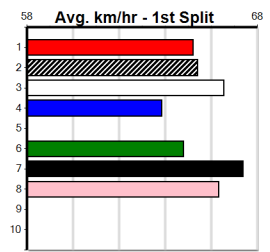

HORSHAM DOORS & GLASS

Distance: 410m, Race Type: Grade 5, Total Prizemoney: $2,925
1st: $1,950, 2nd: $600, 3rd: $300, 4th: $75

MY MATE TIP (4) will appreciate the empty draw outside and a clear run early will see him prove too strong for these. DASH OF SALLY (1) is never far away here and she is drawn to be on the pace throughout. SARAH STARFISH (2) is racing with confidence

Watchdog Tips: 4 1 2 8 **Bet:** Win 4

Form Box	Wgt	Dist	Track	Date	Time	BON	Margin	1st/2nd (Time)	PIR	Checked	Comment	WR	Split 1	S/P	Grade

DASH OF SALLY [5] **Never far away here, early speed, main danger** **$6.50**

BK **Bitch** **Apr-21** **Sire: BERNARDO** **Dam: BETHANY ROSE**

Owner(s): Friday Lunch (SYN), J Flood, B Howard, A Sherriff, D Thomas **Trainer: Melissa Fullerton (Red Cliffs)**

Winning Distances: < 300m (0) 300 - 399m (1) 400 - 499m (2) 500 - 599m (0) 600 - 699m (0) > 700m (0)

Winning Weights: 28.0(1) 28.6(1) 28.7(1)

5th (1)	28.8	410	HOR	R7	30-Jan-24	23.78	22.92	7.00L MAN OF COURAGE (23.33)	M/55	.	.	.	10.72	$8.10	X45
3rd (1)	28.7	410	HOR	R11	06-Feb-24	23.52	23.08	2.75L VELUZA BALE (23.33)	M/23	.	.	.	10.41	$5.00	5
3rd (1)	28.7	410	HOR	R12	20-Feb-24	23.59	23.21	2.25L YANIC BALE (23.44)	Q/44	.	.	.	10.62	$3.20	5
5th (2)	29.2	450	BAL	R10	06-Mar-24	25.76	24.91	5.50L JAMIE BALE (25.41)	M/255	.	.	.	6.71	$47.70	5
2nd (4)	28.8	425	BEN	R2	16-Mar-24	24.13	23.61	6.00L GOLD SCOTCH (23.71)	M/332	.	SW	.	6.56	$28.30	RW
2nd (1)	28.8	410	HOR	R6	22-Mar-24	23.52	23.01	1.5L WILLIAM COIN (23.41)	M/44	.	.	.	10.61	$5.00	5
8th (7)	28.6	485	HOR	R5	27-Mar-24	27.98	26.95	13.00 LIGHTNING JEDDA (27.09)	M/668	.	V7	.	6.76	$38.00	RWH
6th (6)	29.1	410	HOR	R6	05-Apr-24	23.87	23.32	7.50L JUNKYARD PRINCE (23.35)	M/87	.	.	.	10.77	$10.40	5

Last 3 wins NOT included above

1st (5)	28.0	390	WBL	R1	19-Jan-23	22.70	22.08	1.5L SAINT REMY (22.80)	M/11	.	.	.	8.75	$8.20	M
1st (1)	28.6	410	HOR	R2	30-May-23	23.48	22.88	1.75L WHIRLWIND (23.60)	M/11	.	.	.	10.36	$5.70	7
1st (1)	28.7	450	BAL	R2	26-Jul-23	25.70	24.98	0.75L CANYA VANQUISH (25.74)	Q/222	.	.	W	6.65	$12.50	X67

Box History

Bx	1st	2nd	3rd	4th	5th	6th	7th	8th
1	2	1	2		1	1		1
2			1	2	2	1	1	1
3		3			1			
4		2	2	1	1	1	1	4
5	1	1	2		1	1	1	1
6		3	1	1		1		
7							1	1
8	1	1						1

Prize Best Starts Trk/Dts APM $15600.00
23.48(1)-30/5/23
48-3-11-9
18-1-5-6
4544