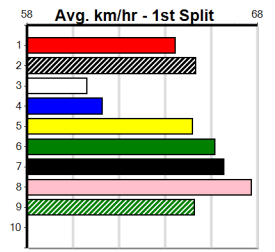

SPORTSBET HT1

Distance: 410m, Race Type: Maiden Heat, Total Prizemoney: $2,535
1st: $1,680, 2nd: $520, 3rd: $260, 4th: $75

YASH BALE (6) has been solidly placed in all three runs to date and he looks to be the best of the raced brigade. HARD ROTOR (4) has shown improvement of late and she can work into the mix mid race. BARELLEN MOON (1) must be respected on debut

Watchdog Tips: **6** **4** **1** **5** **Bet:** Box Trifecta 1,4,5,6 ($10 for 41.67%)

Form Box	Wgt	Dist	Track	Date	Time	BON	Margin	1st/2nd (Time)	PIR	Checked	Comment	W/R	Split 1	S/P	Grade		
1	BARELLEN MOON [M] Bred for speed, draw helps, watch betting $6.00																
	BD	Bitch	Apr-22		Sire: FERAL FRANKY		Dam: BARELLEN PEARL		Trainer: Alfred King (Sulky)								
	Owner(s): A King																
	Winning Distances: < 300m (0) 300 - 399m (0) 400 - 499m (0) 500 - 599m (0) 600 - 699m (0) > 700m (0)																
	Winning Weights:																
	5th (1)	29.1	410	HOR	R1	09-Apr-24	24.10	23.42	10.00	YASH BALE (23.42)	M/65			10.74	$33.10	MH	
	Last 3 wins NOT included above																
	Box History																
	Prize Best Starts Trk/Dts APM																
	2	SPIN AND BURN [M] Steady on debut, may need more time $12.00															
BD		Bitch	May-22		Sire: FERNANDO BALE		Dam: EYE WILL REIGN		Trainer: Garry George (Beulah)								
Owner(s): SPARKLE AND FADE (SYN), J Paraskevas, A Paraskevas																	
Winning Distances: < 300m (0) 300 - 399m (0) 400 - 499m (0) 500 - 599m (0) 600 - 699m (0) > 700m (0)																	
Winning Weights:																	
4th (2)		26.7	410	HOR	R2	05-Apr-24	23.99	23.32	4.75L	RESIGN THE PLOW (23.67)	M/54			10.89	$2.60	M	
2nd (2)		26.8	410	HOR	R1	09-Apr-24	23.45	23.42	0.50L	YASH BALE (23.42)	Q/22			10.44	$4.80	MH	
Last 3 wins NOT included above																	
Box History																	
Prize Best Starts Trk/Dts APM																	
3	OBVIOUS [M] Dam was a capable short courser, watch betting $7.50																
	BD	Bitch	May-22		Sire: FERAL FRANKY		Dam: PRINNY ARANDT		Trainer: Margaret Brealey (Exford)								
	Owner(s): M Brealey																
	Winning Distances: < 300m (0) 300 - 399m (0) 400 - 499m (0) 500 - 599m (0) 600 - 699m (0) > 700m (0)																
	Winning Weights:																
	8th (3)	25.7	410	HOR	R1	09-Apr-24	24.80	23.42	20.00	YASH BALE (23.42)	M/88			11.12	$31.60	MH	
	Last 3 wins NOT included above																
	Box History																
	Prize Best Starts Trk/Dts APM																
	4	HARD ROTOR [M] Shown improvement of late, danger with luck $8.00															
BK		Bitch	Mar-22		Sire: HARD STYLE RICO		Dam: ROTARUA		Trainer: Max Zammit (Exford)								
Owner(s): M Zammit																	
Winning Distances: < 300m (0) 300 - 399m (0) 400 - 499m (0) 500 - 599m (0) 600 - 699m (0) > 700m (0)																	
Winning Weights:																	
3rd (2)		28.7	300	HVL	R9	27-Feb-24	17.24	16.59	0.50L	LITTLE TOGETHER (17.22)	M/5			4.11	$43.40	M	
5th (3)		28.8	300	HVL	R1	01-Mar-24	17.51	16.78	3.5L	FASCINATE DEBRA (17.28)	M/4			4.08	$7.50	T3-M	
2= (4)		28.8	300	HVL	R2	08-Mar-24	17.28	16.71	0.25L	WARDAN JILUNGIN (17.28)	M/6			4.11	$10.10	T3-M	
2nd (1)		28.9	390	BAL	R3	11-Mar-24	23.30	22.26	1.00L	MIGHTY JO (23.23)	M/42			8.84	$5.10	T3-M	
5th (6)		29.0	300	HVL	R1	15-Mar-24	17.30	16.83	4.50L	BLUE CHINCHILLA (16.99)	S/7			4.10	$44.50	T3-M	
2nd (2)	29.3	390	BAL	R1	18-Mar-24	22.40	21.90	2.00L	ASTON WARRIOR (22.26)	M/22			8.56	$42.60	T3-M		
7th (2)	29.3	400	GEL	R1	29-Mar-24	24.02	22.41	21.00	LEO BALE (22.60)	S/56			8.80	$21.80	M		
7th (4)	28.6	410	HOR	R1	09-Apr-24	24.38	23.42	14.00	YASH BALE (23.42)	M/77			11.02	$60.70	MH		
Last 3 wins NOT included above																	
Box History																	
Prize Best Starts Trk/Dts APM																	
5	FLYING SCOTSMAN [M] Tough draw but is well bred, watch betting moves $8.00																
	BEW	Dog	Jan-22		Sire: FARLEY TURBO		Dam: PRINCESS MARJEN		Trainer: Kathrynne Tabb (Lara)								
	Owner(s): BELLE ZAC AND CHARLIE (SYN), M Tabb, S Tabb																
	Winning Distances: < 300m (0) 300 - 399m (0) 400 - 499m (0) 500 - 599m (0) 600 - 699m (0) > 700m (0)																
	Winning Weights:																
	4th (5)	34.5	410	HOR	R1	09-Apr-24	24.09	23.42	10.00	YASH BALE (23.42)	M/56			10.67	$42.00	MH