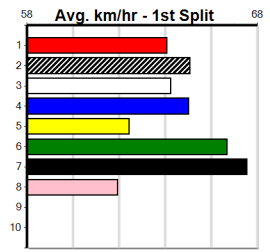

LOCKS CONSTRUCTIONS

Distance: 410m, Race Type: Grade 5, Total Prizemoney: $2,925
1st: $1,950, 2nd: $600, 3rd: $300, 4th: $75

GRAY ELLIOT (1) is drawn to hold the lead and he should turn with a race winning break.
FARNHAM BALE (5) is the most talented chaser in the race but he will need plenty of luck in running. SCENIC COURT (6) will be in the top three throughout.

Watchdog Tips: 1 5 6 7 Bet: Box Trifecta 1,5,6,7 ($10 for 41.67%)

Race card for GRAY ELLIOT [5]. Includes details on sire (TOMMY SHELBY), dam (IVY WREN), winning distances, and a box history table.

Race card for MAN OF FIRE [5]. Includes details on sire (BARCIA BALE), dam (STACEY KEEPING), winning distances, and a box history table.

Race card for CHARLIE CALAMARI [5]. Includes details on sire (ASTON DEE BEE), dam (DOLLY MAC), winning distances, and a box history table.

Race card for MR. STIRLING [5]. Includes details on sire (ASTON DEE BEE), dam (LADY CAPULET), winning distances, and a box history table.

Race card for FARNHAM BALE (NSW)[5]. Includes details on sire (FERAL FRANKY), dam (DYNA DANNA), winning distances, and a box history table.