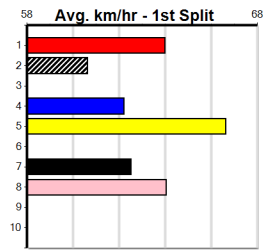

WARRACK BUTCHERY (1-3 WINS)

Distance: 485m, Race Type: Restricted Win, Total Prizemoney: $3,340
1st: $2,230, 2nd: $690, 3rd: $345, 4th: $75

LIGHTNING JEDDA (5) should find the top early and it's hard to see them reeling her in. BELSAR (8) will stay wide and she can sizzle mid race, however she is having her first look at this track. MAGIC MILO (4) should be fully fit now.

Watchdog Tips: **5** **8** **4** **7** **Bet:** Win 5

1

IDYLLIC LAYLA [7] ***** SCRATCHED ***** **$21.00**

BE Bitch Mar-22 Sire: FERNANDO BALE Dam: PRINCESS KIWI Trainer:

Owner(s): C James

Winning Distances: < 300m (0) 300 - 399m (0) 400 - 499m (1) 500 - 599m (0) 600 - 699m (0) > 700m (0)

Winning Weights: 25.7(1)

Box	1st	2nd	3rd	4th	5th	6th	7th	8th
1								
2					1	1		
3					2			
4								
5				1			1	1
6					1	1	1	
7	1	1						
8				1				

Prize Best Starts Trk/Dts APM: $2180.00 FSH 13-1-1-0 0-0-0-0 1328

2

INTREPID BALE (NSW)[7] **Settles at the tail, needs the leaders bunch up** **$12.00**

DKBD Dog Mar-22 Sire: JS FLAMIN ACE Dam: FAITHY BALE Trainer: Samantha Grenfell (Anakie)

Owner(s): B Wheeler

Winning Distances: < 300m (0) 300 - 399m (0) 400 - 499m (0) 500 - 599m (1) 600 - 699m (0) > 700m (0)

Winning Weights: 31.8(1)

Box	1st	2nd	3rd	4th	5th	6th	7th	8th
1	1			1				
2						1		
3						2		
4				1				
5								
6		1						
7								
8					1			

Prize Best Starts Trk/Dts APM: $2865.00 FSH 8-1-1-0 0-0-0-0 2367

3

*** VACANT BOX ***

Sire: Dam: Trainer:

Owner(s):

Winning Distances: < 300m (0) 300 - 399m (0) 400 - 499m (0) 500 - 599m (0) 600 - 699m (0) > 700m (0)

Winning Weights:

Box History

4

MAGIC MILO [6] **Good early burn, getting stronger, may be value** **$9.00**

BE Dog Feb-21 Sire: FERNANDO BALE Dam: MAXIMUM KACK Trainer: Jordan Cooper (Lethbridge)

Owner(s): M Parnis

Winning Distances: < 300m (0) 300 - 399m (0) 400 - 499m (2) 500 - 599m (0) 600 - 699m (0) > 700m (0)

Winning Weights: 33.0(1) 33.1(1)

Box	1st	2nd	3rd	4th	5th	6th	7th	8th
1								
2		1					1	
3						1		
4								
5			1					
6	2							
7								
8								1

Prize Best Starts Trk/Dts APM: $3580.00 27.90(6)-5/5/23 7-2-2-0 3-1-1-0 1004

5

LIGHTNING JEDDA [5] **Likely leader, will run time, hard to reel in** **$1.90**

BK Bitch Jan-22 Sire: BERNARDO Dam: MY GAL PENNY Trainer: Tracey Salter (Crowlands)

Owner(s): Otb Jedda (SYN), S Robison, M Willoughby, A Oliver, T Stevens, A Armfield, D Mociak, A Robisor

Winning Distances: < 300m (0) 300 - 399m (0) 400 - 499m (3) 500 - 599m (0) 600 - 699m (0) > 700m (0)

Winning Weights: 27.5(1) 27.8(1) 27.9(1)

Box	1st	2nd	3rd	4th	5th	6th	7th	8th
1								
2		1	1					
3	1	1						
4	1							
5					1		1	
6	1	1		1	1			
7								
8							1	

Prize Best Starts Trk/Dts APM: $10670.00 27.09(3)-27/3/24 12-3-3-0 3-1-0-0 9193