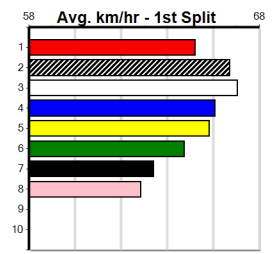

CRYMELON KENNELS

Distance: 410m, Race Type: Grade 5, Total Prizemoney: $2,925
1st: $1,950, 2nd: $600, 3rd: $300, 4th: $75

ELUSIVE BARB (5) should get a nice cart across from the four early and he can break up the field through the bend. CORTEZ BALE (1) is another who will be on the pace and he is getting stronger all the time. SWEET CAVIAR (2) just needs luck

Watchdog Tips: **5** **1** **2** **4** **Bet:** **Box Trifecta 1,2,4,5 ($10 for 41.67%)**

1

CORTEZ BALE (NSW)[5] **Drawn to lead, quick PB here, major player** **$2.60**
BK Dog Feb-22 Sire: BARCIA BALE Dam: IYLEE BALE
Owner(s): B Wheeler Trainer: Robert Camilleri (Lara)
Winning Distances: < 300m (0) 300 - 399m (1) 400 - 499m (3) 500 - 599m (0) 600 - 699m (0) > 700m (0)
Winning Weights: 32.2(1) 32.3(1) 34.0(1) 34.2(1)
5th (5) 34.0 400 WGL R11 08-Feb-24 23.10 22.63 6.00L JUST WANT PIZZA (22.70) M/54 . . . . . 8.59 $2.90 T3-6
5th (3) 33.3 435 SLE R5 11-Feb-24 25.01 24.03 6.50L ERUDITE BALE (24.56) M/654 . . . . . 5.43 $5.10 X67
7th (4) 33.3 435 SLE R10 29-Feb-24 25.53 24.72 12.00 TAHONTA (24.74) M/667 . . . . . 5.45 $4.70 6G
3rd (4) 32.7 390 WBL R4 11-Mar-24 22.54 22.17 4.75L BERT DEEDS (22.22) Q/22 . . . . . 8.82 $1.60 X67
2nd (1) 32.7 400 GEL R9 19-Mar-24 23.05 22.37 3.75L DOLLAR SHORT (22.80) Q/11 . . . . . 8.52 $1.60 X67
1st (2) 32.3 390 WBL R10 26-Mar-24 22.46 22.28 0.75L SAINT JADE (22.50) Q/11 . . . . . 8.65 $1.30 6G
1st (4) 32.2 410 HOR R6 29-Mar-24 23.36 23.23 1.75L NORTHERN REGIE (23.48) Q/11 . . . . . 10.27 $1.60 5
3rd (1) 31.9 410 HOR R4 09-Apr-24 23.79 23.42 4.00L ELUSIVE BARB (23.51) M/23 . . . . . 10.38 $2.40 5
Last 3 wins NOT included above
1st (1) 34.2 410 HOR R2 11-Dec-23 23.24 23.21 6.00L ALLEY OOP (23.63) M/11 . . . . . 10.23 $2.50 M
1st (2) 34.0 450 WBL R4 21-Dec-23 25.44 25.10 3.25L MIGHTY WISH (25.66) M/111 . . . . . 6.47 $2.60 X67

2

SWEET CAVIAR [5] **Racing well but needs room early, respect** **$3.40**
BK Bitch Apr-22 Sire: AUSSIE INFRARED Dam: JUSTIFY
Owner(s): D Baker Trainer: Garry George (Beulah)
Winning Distances: < 300m (0) 300 - 399m (0) 400 - 499m (4) 500 - 599m (0) 600 - 699m (0) > 700m (0)
Winning Weights: 26.1(1) 26.3(1) 26.6(2)
8th (3) 26.3 410 HOR R4 20-Feb-24 24.11 23.21 11.00 RIPPER RILEY (23.40) M/88 . . . . . 10.85 $11.70 X67
7th (7) 26.3 410 HOR R1 01-Mar-24 24.09 23.03 11.00 ASTON ARETHA (23.34) M/77 . . . . . 10.78 $19.20 X67
3rd (7) 26.3 410 HOR R3 05-Mar-24 23.66 22.89 2.50L BRUTALITY (23.50) M/44 . . . . . 10.63 $10.70 7
1st (8) 26.6 410 HOR R3 12-Mar-24 23.24 23.06 1.25L KRAKEN CHANCE (23.32) Q/11 . . . . . 10.26 $8.50 7
6th (3) 26.7 410 HOR R3 19-Mar-24 23.74 23.01 7.50L GOGO SKYE (23.23) M/55 . . . . . 10.61 $2.80 6G
1st (7) 26.6 410 HOR R11 29-Mar-24 23.23 23.23 0.05L WBLEC WHISPER (23.23) M/22 . . . . . 10.26 $3.00 X67
1st (1) 26.3 410 HOR R7 05-Apr-24 23.33 23.32 5.50L DELIGHTFUL (23.70) M/11 . . . . . SW 10.30 $1.60 5
2nd (2) 26.7 410 HOR R4 09-Apr-24 23.61 23.42 1.75L ELUSIVE BARB (23.51) M/32 . . . . . 10.41 $1.80 5
Last 3 wins NOT included above
1st (7) 26.1 410 HOR R2 16-Dec-23 23.58 22.84 4.25L RESIGN THE PLOW (23.86) M/11 . . . . . 10.37 $4.30 M