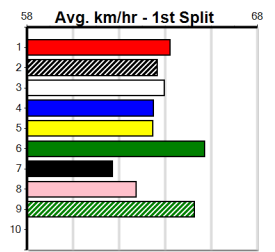

Distance: 410m, Race Type: Maiden Heat, Total Prizemoney: $2,535
1st: $1,680, 2nd: $520, 3rd: $260, 4th: $75

INARA BALE (3) was brilliant when placed at Warrnambool and a similar run today can see her score. MISTY BLUE (5) has been placed in both runs here and she will be strong in the closing stages. MISS MARY JO (9) gets the run from box 1, respect.

Watchdog Tips: **3** **5** **9** **4** Bet: Win 3

1

PATRIOT JAMES [M] *** **SCRATCHED** *** **$6.00**

RF Dog Apr-22 Sire: FERNANDO BALE Dam: PATRIOT TUBMAN
Owner(s): B Keel
Trainer: Garry George (Beulah)

Winning Distances: < 300m (0) 300 - 399m (0) 400 - 499m (1) 500 - 599m (0) 600 - 699m (0) > 700m (0)

Winning Weights: 31.0(1)

2nd (7)	31.3	410	HOR	R1	12-Mar-24	23.77	23.06	6.50L MISS ETIQUETTE (23.34)	Q/22	10.69	$3.10 M
5th (7)	30.9	410	HOR	R1	22-Mar-24	24.06	23.01	15.00 RUSSIAN RACCOON (23.05)	M/55	11.09	$10.90 M
3rd (8)	31.1	410	HOR	R1	29-Mar-24	23.96	23.23	6.00L IN THE MIX (23.57)	M/42	10.88	$3.60 M
1st (7)	31.0	410	HOR	R1	05-Apr-24	23.74	23.32	1.5L NATURAL GLAMOUR (23.84)	M/22	10.42	$2.00 M

Last 3 wins NOT included above

Bx	1st	2nd	3rd	4th	5th	6th	7th	8th
1								
2								
3								
4								
5								
6								
7	1	1			1			
8				1				

Prize Best	$2360.00
Starts	23.74(7)-5/4/24
Trk/Dts	4-1-1-1
APM	4-1-1-1
APM	680

2

LOSE MY NUMBER [M] **$12.00**

BD Dog May-22 Sire: FERAL FRANKY Dam: PRINNY ARANDT
Owner(s): M Brealey
Trainer: Max Zammit (Exford)

Winning Distances: < 300m (0) 300 - 399m (0) 400 - 499m (0) 500 - 599m (0) 600 - 699m (0) > 700m (0)

Winning Weights:

4th (2)	33.2	410	HOR	R2	09-Apr-24	24.48	23.42	11.00 MISS MARY JO (23.72)	Q/34	10.81	$33.60 MH

Last 3 wins NOT included above

Bx	1st	2nd	3rd	4th	5th	6th	7th	8th
1								
2				1				
3								
4								
5								
6								
7								
8								

Prize Best	$0
Starts	NBT
Trk/Dts	1-0-0-0
APM	1-0-0-0
APM	0

3

INARA BALE (NSW)[M] **$3.20**

BK Bitch May-22 Sire: CHRISTO BALE Dam: HAE ALLEN
Owner(s): B Wheeler
Trainer: Rebecca Gibbons (Avalon)

Winning Distances: < 300m (0) 300 - 399m (0) 400 - 499m (0) 500 - 599m (0) 600 - 699m (0) > 700m (0)

Winning Weights:

3rd (8)	28.1	400	GEL	R2	22-Mar-24	23.30	22.53	5.00L ON SONG ICE (22.96)	M/54	8.87	$11.40 M
3rd (7) <td>27.9</td> <td>400</td> <td>GEL</td> <td>R1</td> <td>29-Mar-24</td> <td>23.61</td> <td>22.41</td> <td>15.00 LEO BALE (22.60)</td> <td>M/43</td> <td>8.69</td> <td>$10.40 M</td>											
2nd (5) <td>27.5</td> <td>390</td> <td>WBL</td> <td>R1</td> <td>04-Apr-24</td> <td>22.24</td> <td>21.99</td> <td>0.05L ASTON ZINGARA (22.23)</td> <td>M/32</td> <td>8.84</td> <td>$6.00 M</td>											
3rd (3) <td>27.5</td> <td>410</td> <td>HOR</td> <td>R2</td> <td>09-Apr-24</td> <td>24.07</td> <td>23.42</td> <td>5.00L MISS MARY JO (23.72)</td> <td>M/43</td> <td>10.85</td> <td>$3.50 MH</td>											

Last 3 wins NOT included above

Bx	1st	2nd	3rd	4th	5th	6th	7th	8th
1								
2								
3			1					
4								
5		1						
6								
7			1					
8				1				

Prize Best	$1040.00
Starts	NBT
Trk/Dts	4-0-1-3
APM	1-0-0-1
APM	1040