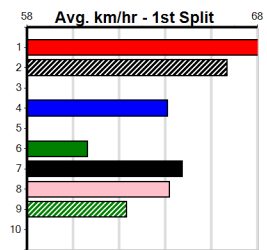

GREYHOUND ADOPTION PROGRAM

Distance: 410m, Race Type: Maiden, Total Prizemoney: $2,535
1st: $1,680, 2nd: $520, 3rd: $260, 4th: $75

Tough race with numerous debutants and the only runner with form is RELEASED (1) and she was far from disgraced when placed here on debut. She is drawn to lead and she is expected to give a nice sight. Watch the betting on the rest

Watchdog Tips: 1 2 4 8 **Bet:** Win 1

Form Box	Wgt	Dist	Track	Date	Time	BON	Margin	1st/2nd (Time)	PIR	Checked	Comment	W/R	Split 1	S/P	Grade		
1	RELEASED [M] $2.80																
	RF Bitch May-22 Sire: BEAST UNLEASHED Dam: SIN RAP SPEEDY																
	Owner(s): G Collins Trainer: Margery Quick (Haddon)																
	Winning Distances: < 300m (0) 300 - 399m (0) 400 - 499m (0) 500 - 599m (0) 600 - 699m (0) > 700m (0)																
	Winning Weights:																
	2nd (1) 26.9 410 HOR R1 02-Apr-24 23.85 23.24 3.5L BERYL'S PRIDE (23.61) Q/11 10.45 $43.20 M																
	2nd (1) 26.6 410 HOR R3 09-Apr-24 23.75 23.42 0.25L LANKY LARRY (23.73) Q/11 10.22 $1.60 M																
	Last 3 wins NOT included above																
	Box History																
	<table border="1" style="width: 100%; border-collapse: collapse;"> <thead> <tr><th>Bx</th><th>1st</th><th>2nd</th><th>3rd</th><th>4th</th><th>5th</th><th>6th</th><th>7th</th><th>8th</th></tr> </thead> <tbody> <tr><td>1</td><td></td><td>2</td><td></td><td></td><td></td><td></td><td></td><td></td></tr> <tr><td>2</td><td></td><td></td><td></td><td></td><td></td><td></td><td></td><td></td></tr> <tr><td>3</td><td></td><td></td><td></td><td></td><td></td><td></td><td></td><td></td></tr> <tr><td>4</td><td></td><td></td><td></td><td></td><td></td><td></td><td></td><td></td></tr> <tr><td>5</td><td></td><td></td><td></td><td></td><td></td><td></td><td></td><td></td></tr> <tr><td>6</td><td></td><td></td><td></td><td></td><td></td><td></td><td></td><td></td></tr> <tr><td>7</td><td></td><td></td><td></td><td></td><td></td><td></td><td></td><td></td></tr> <tr><td>8</td><td></td><td></td><td></td><td></td><td></td><td></td><td></td><td></td></tr> <tr><td>Prize Best</td><td></td><td></td><td></td><td></td><td></td><td>$520.00</td><td></td><td></td></tr> <tr><td>Starts</td><td></td><td></td><td></td><td></td><td></td><td>NBT</td><td></td><td></td></tr> <tr><td>Trk/Dts</td><td></td><td></td><td></td><td></td><td></td><td>2-0-2-0</td><td></td><td></td></tr> <tr><td>APM</td><td></td><td></td><td></td><td></td><td></td><td>2-0-2-0</td><td></td><td>520</td></tr> </tbody> </table>																
2	CHARLI MARLEY [M] $6.00																
	BK Bitch Jul-22 Sire: SH AVATAR Dam: FAIRYTALE WISH																
	Owner(s): C Capuano Trainer: Chloe Dew (Anakie)																
	Winning Distances: < 300m (0) 300 - 399m (0) 400 - 499m (0) 500 - 599m (0) 600 - 699m (0) > 700m (0)																
	Winning Weights:																
	3rd (2) 25.2 410 HOR R3 09-Apr-24 23.91 23.42 2.75L LANKY LARRY (23.73) M/22 10.54 $12.70 M																
	Last 3 wins NOT included above																
	Box History																
	<table border="1" style="width: 100%; border-collapse: collapse;"> <thead> <tr><th>Bx</th><th>1st</th><th>2nd</th><th>3rd</th><th>4th</th><th>5th</th><th>6th</th><th>7th</th><th>8th</th></tr> </thead> <tbody> <tr><td>1</td><td></td><td></td><td></td><td></td><td></td><td></td><td></td><td></td></tr> <tr><td>2</td><td></td><td></td><td>1</td><td></td><td></td><td></td><td></td><td></td></tr> <tr><td>3</td><td></td><td></td><td></td><td></td><td></td><td></td><td></td><td></td></tr> <tr><td>4</td><td></td><td></td><td></td><td></td><td></td><td></td><td></td><td></td></tr> <tr><td>5</td><td></td><td></td><td></td><td></td><td></td><td></td><td></td><td></td></tr> <tr><td>6</td><td></td><td></td><td></td><td></td><td></td><td></td><td></td><td></td></tr> <tr><td>7</td><td></td><td></td><td></td><td></td><td></td><td></td><td></td><td></td></tr> <tr><td>8</td><td></td><td></td><td></td><td></td><td></td><td></td><td></td><td></td></tr> <tr><td>Prize Best</td><td></td><td></td><td></td><td></td><td></td><td>$0</td><td></td><td></td></tr> <tr><td>Starts</td><td></td><td></td><td></td><td></td><td></td><td>NBT</td><td></td><td></td></tr> <tr><td>Trk/Dts</td><td></td><td></td><td></td><td></td><td></td><td>1-0-0-1</td><td></td><td></td></tr> <tr><td>APM</td><td></td><td></td><td></td><td></td><td></td><td>1-0-0-1</td><td></td><td>0</td></tr> </tbody> </table>																
	3	FOXY ROXY [M] $9.00															
BD Bitch Jul-22 Sire: SH AVATAR Dam: FAIRYTALE WISH																	
Owner(s): C Capuano Trainer: Nicole Cachia (Anakie)																	
Winning Distances: < 300m (0) 300 - 399m (0) 400 - 499m (0) 500 - 599m (0) 600 - 699m (0) > 700m (0)																	
Winning Weights:																	
Last 3 wins NOT included above																	
Box History