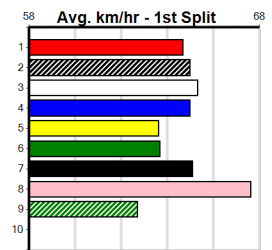

Horsham

10

5:26PM

(VIC time)

WATTS PRICE ACCOUNTANTS

Distance: 410m, Race Type: Mixed 6/7, Total Prizemoney: $2,925
1st: $1,950, 2nd: $600, 3rd: $300, 4th: $75

WERRIS BALE (5) will settle mid pace but he should get into the clear mid race and he will charge late. KRAKEN CHANCE (1) may be value, and it is worth including BERYLS PRIDE (3) in your exotics.

Watchdog Tips: **5** **1** **3** **4** **Bet:** **Win 5**

1

KRAKEN CHANCE [7] **Solid muster, draw is a big help, value runner** **$4.20**
BK Dog Jul-21 Sire: BERNARDO Dam: KRAKEN ROSE Trainer: William Hartigan (Horsham)
Owner(s): EYLES (SYN), K Eyles, H Eyles, D Eyles
Winning Distances: < 300m (0) 300 - 399m (0) 400 - 499m (1) 500 - 599m (0) 600 - 699m (0) > 700m (0)
Winning Weights: 32.3(1)

3rd	4th	5th	6th	7th	8th				
3rd (2) 31.8	410 HOR R3	31-Oct-23	23.61	23.12	2.25L KRAKEN PADDY (23.46)	M/54	10.59	$4.60	7
5th (8) 32.6	410 HOR R2	09-Jan-24	24.15	23.12	12.00 OUTSMART (23.32)	S/55	10.82	$7.80	X67
4th (4) 33.0	410 HOR R9	09-Feb-24	23.62	23.22	5.00L ARIA'S MELODY (23.27)	S/54	10.59	$5.20	7
5th (7) 32.6	410 HOR R9	27-Feb-24	24.18	23.07	11.00 CHILLI SAL (23.44)	S/54	11.00	$18.20	7
2nd (7) 32.6	410 HOR R3	12-Mar-24	23.32	23.06	1.25L SWEET CAVIAR (23.24)	M/22	10.42	$12.30	7
4th (7) 32.8	410 HOR R2	19-Mar-24	23.63	23.01	3.00L SHINY PISTOL (23.43)	M/34	10.48	$6.40	7
6th (5) 32.6	410 HOR R3	22-Mar-24	23.81	23.01	6.50L MAYDAY MAYDAY (23.38)	M/66	10.95	$6.50	X67
5th (6) 32.8	450 WBL R5	01-Apr-24	26.45	25.10	9.00L CLOUDY WREN (25.83)	S/555	6.98	$1.50	7

Last 3 wins NOT included above

1st	2nd	3rd	4th	5th	6th	7th	8th		
1st (1) 32.3	410 HOR R1	26-Sep-23	23.36	23.00	2.75L FIVE CROWNS (23.54)	M/11	10.42	$4.80	M

Box History

Bx	1st	2nd	3rd	4th	5th	6th	7th	8th
1	1							
2		1	1					
3								
4								
5			2		1	1		
6					1			
7	1		1	1		1		
8								

Prize Best Starts Trk/Dts APM: $3610.00, 23.36(1)-26/9/23, 16-1-2-3, 11-1-1-2, 1367

2

GYPSY ORDAIN [6] **Strong type, can follow the red, place value** **$6.50**
BK Dog May-21 Sire: AUSSIE INFRARED Dam: DYNA GYPSY Trainer: William Hartigan (Horsham)
Owner(s): HPJK (SYN), M Papst, J Eagles
Winning Distances: < 300m (0) 300 - 399m (1) 400 - 499m (1) 500 - 599m (0) 600 - 699m (0) > 700m (0)
Winning Weights: 32.5(1) 33.5(1)

4th	5th	6th	7th	8th					
4th (8) 32.0	410 HOR R4	07-Oct-23	23.82	23.12	6.00L SEE SAW LASS (23.41)	S/72	10.67	$10.20	7
3rd (2) 31.9	410 HOR R9	28-Oct-23	23.78	22.99	8.00L YUM CHA JACK (23.25)	M/33	10.57	$8.10	7
4th (6) 32.0	410 HOR R4	05-Nov-23	23.70	23.03	2.75L SPIRITED AVENGER (23.52)	S/65	10.53	$15.00	7
1st (2) 32.5	390 WBL R9	13-Nov-23	22.62	22.35	0.50L BLITZ (22.64)	S/22	8.93	$11.20	7
T (6) 32.6	410 HOR R4	03-Dec-23	0.00	23.15	FREEMAN BALE (23.55)	M/88	12.26	$7.30	6G
7th (1) 32.8	410 HOR R4	22-Mar-24	23.69	23.01	6.00L POLLY ROCKET (23.30)	M/86	10.78	$9.40	6G
2nd (2) 33.2	410 HOR R10	29-Mar-24	23.37	23.23	0.50L SQUIGGLY PAPA (23.34)	M/22	10.53	$23.50	X67
4th (2) 33.1	390 WBL R3	01-Apr-24	22.75	22.07	2.50L FINLEY BALE (22.59)	S/44	9.04	$3.20	X67

Last 3 wins NOT included above

1st	2nd	3rd	4th	5th	6th	7th	8th		
1st (2) 33.5	460 GEL R4	02-May-23	26.14	25.85	2.25L RAVEN QUAIL (26.30)	M/111	6.74	$1.70	M

Box History

Bx	1st	2nd	3rd	4th	5th	6th	7th	8th
1		1	1					2
2	2	1	4	1				
3		1						
4				1		1	2	
5								1
6				1				1
7			1	1				1
8				1	1			1

Prize Best Starts Trk/Dts APM: $5555.00, NBT, 27-2-3-6, 11-0-1-2, 1533