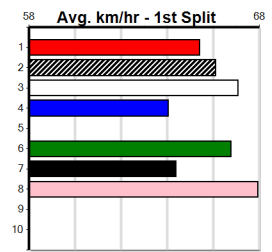

SHIMA SHINE AT STUD

Distance: 410m, Race Type: Free For All, Total Prizemoney: $3,360
1st: $2,250, 2nd: $690, 3rd: $345, 4th: $75

SPRING PORT (8) comes out running and he is very hard to get past when on the arm. FITZROY BALE (3) goes to another level around this circuit and he will be powering to the line. WESTAR COMMANDER (1) can hold a forward spot early and is a threat

Watchdog Tips:	8	3	1	2	Bet:	Win 8

1	WESTAR COMMANDER [4]	Drawn to be in the top three throughout, threat	$4.60
	BK Dog Jan-21	Sire: MEPUNGA BLAZER Dam: EYES ADORABLE	Trainer: Andrea Gurry (Nhill)
	Owner(s): A Gurry		
	Winning Distances: < 300m (0) 300 - 399m (2) 400 - 499m (5) 500 - 599m (3) 600 - 699m (0) > 700m (0)		
	Winning Weights: 34.5(2) 34.6(1) 34.7(2) 34.8(1) 34.9(1) 35.0(1) 35.2(1) 35.3(1)		
	6th (8) 34.3 450 WBL R6 25-Jan-24 25.80 24.90 9.00L JACK DISNEY (25.20) M/667 . . . . 6.71 $13.10 5H		
	5th (1) 34.1 460 GEL R5 09-Feb-24 26.23 25.54 3.75L NICOLSON BALE (25.98) M/555 . . . . 6.74 $21.20 5H		
	6th (5) 34.1 460 GEL R9 16-Feb-24 26.40 25.63 8.00L JACK DISNEY (25.85) M/555 . . . . 6.80 $48.80 5F		
	6th (4) 34.4 410 HOR R4 01-Mar-24 23.87 23.03 8.00L HIDDEN STONES (23.31) M/666 . . . . 10.64 $13.90 5H		
	2nd (7) 34.3 410 HOR R10 12-Mar-24 23.22 23.06 2.00L CIRCLE THE STARS (23.08) M/22 . . . . 10.33 $28.90 X45		

2	PRESSURE RISING [4]	Strong late, can follow the red early, value	$10.00
	BK Bitch Mar-20	Sire: DYNA DOUBLE ONE Dam: THUMBS	Trainer: Shawn Fullerton (Red Cliffs)
	Owner(s): S Fullerton		
	Winning Distances: < 300m (0) 300 - 399m (3) 400 - 499m (7) 500 - 599m (0) 600 - 699m (0) > 700m (0)		
	Winning Weights: 26.8(1) 27.4(3) 27.7(1) 27.8(2) 28.1(1) 28.5(1) 28.8(1)		
	2nd (8) 28.6 300 MBS R12 21-Nov-23 16.70 16.54 1.75L PAXTON DUTTON (16.58) M/667 . . . . 4.49 $11.00 O		
	2nd (7) 28.2 350 MBS R6 05-Dec-23 19.35 19.06 4.25L PAXTON DUTTON (19.06) M/555 . . . . 7.05 $8.00 X345		
	5th (1) 28.7 300 MBS R10 27-Feb-24 17.17 16.97 1.5L NOT FOR PROFIT (17.06) M/666 . . . . 4.43 $11.00 X34		
	3rd (1) 28.7 300 MBS R8 05-Mar-24 16.89 16.71 2.25L MY REASON (16.72) M/666 . . . . 4.49 $6.00 O		
	6th (8) 28.7 390 SHP R11 11-Mar-24 22.64 21.89 7.50L TIGER JORDY (22.13) M/66 . . . . 8.74 $27.00 5		

3	FITZROY BALE (NSW)[2]	Powerful type, settles in the top three, danger	$2.80
	BK Dog Sep-20	Sire: AUSSIE INFRARED Dam: IVY BALE	Trainer: Andrea Gurry (Nhill)
	Owner(s): A Gurry		
	Winning Distances: < 300m (0) 300 - 399m (0) 400 - 499m (13) 500 - 599m (2) 600 - 699m (0) > 700m (0)		
	Winning Weights: 32.5(1) 32.8(1) 32.9(1) 33.1(1) 33.2(1) 33.4(2) 33.8(2) 34.3(1) 34.4(2) 34.6(1) 34.8(1) 34.9(1)		
	2nd (7) 34.4 410 HOR R10 06-Feb-24 23.35 23.08 0.50L ASTON SHEERAN (23.33) S/55 . . . . 10.48 $4.30 5		
	1st (2) 34.8 410 HOR R11 20-Feb-24 23.21 23.21 2.00L ANNA YOU PEST (23.34) M/43 . . . . 10.46 $2.50 5		
	7th (5) 34.7 525 MEA R12 24-Feb-24 30.54 29.71 6.50L BUN STORM (30.11) S/6776 . . . . 5.19 $44.60 5H		
	2nd (8) 34.8 390 WBL R10 29-Feb-24 22.51 22.07 1.25L CAPITAL GAIN (22.43) M/24 . . . . 8.62 $2.70 5		
	2nd (1) 34.8 410 HOR R8 05-Mar-24 22.92 22.89 0.50L ROCKET BALE (22.89) Q/33 . . . . 10.35 $11.40 FFA