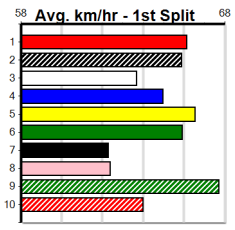

HARD STYLE RICO AT STUD

Distance: 400m, Race Type: Grade 5, Total Prizemoney: $2,925
1st: $1,950, 2nd: $600, 3rd: $300, 4th: $75

11

10:27PM

(VIC time)

VALENCIA JIM (2) can take advantage of the lack of early speed in this race, find the arm early and prove hard to catch. TAHONTA (3) is drawn better today and looks a big danger. HIGH REGARD (5) likes to race wide in his races and can motor mid-race.

Watchdog Tips: **2** **3** **5** **6** **Bet:** **Box Trifecta 2,3,5,6 ($10 for 41.67%)**