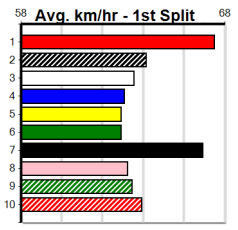

PHOTO MAN AT STUD

Distance: 400m, Race Type: Mixed 6/7, Total Prizemoney: $2,925
1st: $1,950, 2nd: $600, 3rd: $300, 4th: $75

UNLEASH IN MIAMI (1) will go around as short as any runner this week and is expected to win with a leg in the air. A sub 22.30 run looks realistic for this potential star of the sport. ABUNDANT LUMENS (3) looks a strong exacta option.

Watchdog Tips: 1 3 2 5 Bet: Trifecta 1/3/2,5,8 ($10 - 333.33%)

Table with 10 rows, each representing a race. Columns include Race Number, Name, Trainer, Date, Time, BON, Margin, 1st/2nd (Time), PIR, Checked, Comment, W/R, Split 1, S/P, Grade, and Winning Boxes. Each row contains detailed race information and a table of winning boxes.