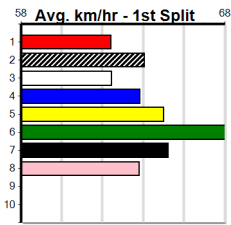

Warragul

PAUA OF BUDDY AT STUD

Distance: 400m, Race Type: Maiden, Total Prizemoney: $2,535
1st: $1,680, 2nd: $520, 3rd: $260, 4th: $75

1

6:43PM
(VIC time)

Only one runner with exposed form so betting clearly the best guide to this race. SMOKIN' PADDY (8) has been placed up the Healesville straight in his two runs and has the race experience edge which goes along way in a race full of first starters.

Watchdog Tips: **8** **7** **3** **4** **Bet:** **Win 8**