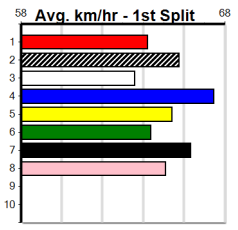

ENG SAN 2024-04-11

SPORTSBET HT2

Distance: 460m, Race Type: Grade 5 Heat, Total Prizemoney: \$2,925
1st: \$1,950, 2nd: \$600, 3rd: \$300, 4th: \$75

7

8:57PM
(VIC time)

PEAKY JOE (4) is clearly the fastest dog in this race and if he can step away on terms he looks the winner. SPOT ON COLOUR (1) knows this track well and can settle in the top two. DOUBLE DENIM (2) best form would see her in the finish.