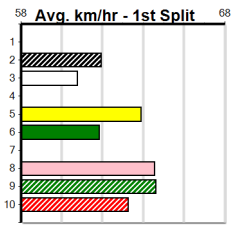

Warragul

KHANS HOSPITALITY SERVICES

Distance: 460m, Race Type: Maiden, Total Prizemoney: $2,535
1st: $1,680, 2nd: $520, 3rd: $260, 4th: $75

2

7:05PM

(VIC time)

FOUTY FOUR SONS (8) is a member of a highly talented litter and is expected to fire for the strong Karen Pitt kennel. IM BOSSY (9) is right in this, EMPTY YOUR MIND (6) displayed top mid-race speed in his smart placing here last week.

Watchdog Tips: **8** **9** **6** **5** **Bet:** **Box Trifecta 5,6,8,9 ($10 for 41.67%)**

Form	Box	Weight	Dist	Track	Date	Time	BON	Margin	1st/2nd (Time)	PIR	Checked	Comment	W/R	Split 1	S/P	Grade
1	HARDSTYLE ZOMBIE [M]											*** SCRATCHED ***				
RF	D				Nov-21							TRIXTA ROX				
Trainer: Brett Mackie (Tooradin) $4.50																
Owner(s): A Lie																
<table border="1"> <thead> <tr><th colspan="8">Winning Boxes</th></tr> <tr><th>1</th><th>2</th><th>3</th><th>4</th><th>5</th><th>6</th><th>7</th><th>8</th></tr> </thead> <tbody> <tr><td>Prize</td><td></td><td></td><td></td><td></td><td></td><td></td><td>$0.00</td></tr> <tr><td>Best</td><td></td><td></td><td></td><td></td><td></td><td></td><td>FSH</td></tr> <tr><td>Starts</td><td></td><td></td><td></td><td></td><td></td><td></td><td>0-0-0-0</td></tr> <tr><td>Trk/Dst</td><td></td><td></td><td></td><td></td><td></td><td></td><td>0-0-0-0</td></tr> <tr><td>APM</td><td></td><td></td><td></td><td></td><td></td><td></td><td>$0</td></tr> </tbody> </table>																
2	REALITY IS [M]															
BK	D				Jul-22							WHAT A SURPRISE				
Trainer: Michael Tharle (Devon Meadows) $3.70																
Owner(s): realitylodge (SYN), M Tharle, P Hartley, M Tharle																
<table border="1"> <thead> <tr><th colspan="8">Winning Boxes</th></tr> <tr><th>1</th><th>2</th><th>3</th><th>4</th><th>5</th><th>6</th><th>7</th><th>8</th></tr> </thead> <tbody> <tr><td>Prize</td><td></td><td></td><td></td><td></td><td></td><td></td><td>$0</td></tr> <tr><td>Best</td><td></td><td></td><td></td><td></td><td></td><td></td><td>NBT</td></tr> <tr><td>Starts</td><td></td><td></td><td></td><td></td><td></td><td></td><td>1-0-0-1</td></tr> <tr><td>Trk/Dst</td><td></td><td></td><td></td><td></td><td></td><td></td><td>1-0-0-1</td></tr> <tr><td>APM</td><td></td><td></td><td></td><td></td><td></td><td></td><td>$0</td></tr> </tbody> </table>																
3	PEAK HOUR [M]															
BK	D				Feb-22							JUNIPER PEARL				
Trainer: Brett Mackie (Tooradin) $81.00																
Owner(s): R Richards																
<table border="1"> <thead> <tr><th colspan="8">Winning Boxes</th></tr> <tr><th>1</th><th>2</th><th>3</th><th>4</th><th>5</th><th>6</th><th>7</th><th>8</th></tr> </thead> <tbody> <tr><td>Prize</td><td></td><td></td><td></td><td></td><td></td><td></td><td>$160.00</td></tr> <tr><td>Best</td><td></td><td></td><td></td><td></td><td></td><td></td><td>NBT</td></tr> <tr><td>Starts</td><td></td><td></td><td></td><td></td><td></td><td></td><td>4-0-0-1</td></tr> <tr><td>Trk/Dst</td><td></td><td></td><td></td><td></td><td></td><td></td><td>2-0-0-1</td></tr> <tr><td>APM</td><td></td><td></td><td></td><td></td><td></td><td></td><td>$160</td></tr> </tbody> </table>																
4	BLACK REALITY [M]											*** SCRATCHED ***				
BK	B				Jul-22							WHAT A SURPRISE				
Trainer: Michael Tharle (Devon Meadows) $99.00																
Owner(s): M Tharle																
<table border="1"> <thead> <tr><th colspan="8">Winning Boxes</th></tr> <tr><th>1</th><th>2</th><th>3</th><th>4</th><th>5</th><th>6</th><th>7</th><th>8</th></tr> </thead> <tbody> <tr><td>Prize</td><td></td><td></td><td></td><td></td><td></td><td></td><td>$0</td></tr> <tr><td>Best</td><td></td><td></td><td></td><td></td><td></td><td></td><td>FSH</td></tr> <tr><td>Starts</td><td></td><td></td><td></td><td></td><td></td><td></td><td>0-0-0-0</td></tr> <tr><td>Trk/Dst</td><td></td><td></td><td></td><td></td><td></td><td></td><td>0-0-0-0</td></tr> <tr><td>APM</td><td></td><td></td><td></td><td></td><td></td><td></td><td>$0</td></tr> </tbody> </table>																
5	TAKE HIS EYES [M]															
BK	D				Jun-22							LIMIT DESIRES				
Trainer: Ned McDonald (Pearcedale) $8.00																
Owner(s): N McDonald																
<table border="1"> <thead> <tr><th colspan="8">Winning Boxes</th></tr> <tr><th>1</th><th>2</th><th>3</th><th>4</th><th>5</th><th>6</th><th>7</th><th>8</th></tr> </thead> <tbody> <tr><td>Prize</td><td></td><td></td><td></td><td></td><td></td><td></td><td>$0.00</td></tr> <tr><td>Best</td><td></td><td></td><td></td><td></td><td></td><td></td><td>NBT</td></tr> <tr><td>Starts</td><td></td><td></td><td></td><td></td><td></td><td></td><td>2-0-0-0</td></tr> <tr><td>Trk/Dst</td><td></td><td></td><td></td><td></td><td></td><td></td><td>1-0-0-0</td></tr> <tr><td>APM</td><td></td><td></td><td></td><td></td><td></td><td></td><td>$0</td></tr> </tbody> </table>																
6	EMPTY YOUR MIND [M]															
BD	D				May-22							WILL IT RAIN				
Trainer: Brett Mackie (Tooradin) $6.50																
Owner(s): A Lie