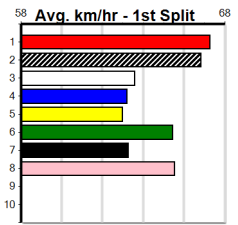

SPORTSBET HT3

Distance: 460m, Race Type: Grade 5 Heat, Total Prizemoney: \$2,925
1st: \$1,950, 2nd: \$600, 3rd: \$300, 4th: \$75

8

9:21PM

(VIC time)

SHAKE IT OFF (1) is a smart city class chaser who can either lead or come off the speed to win in her races. SETTLEMENT DAY (2) is every chance to lead here and a podium finish looks likely. HERE COMES BLUE (6) is much better than his past 2 starts.