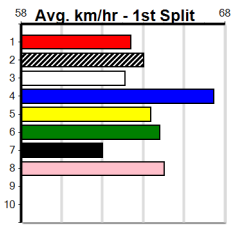

SPORTSBET HT1

Distance: 460m, Race Type: Grade 5 Heat, Total Prizemoney: \$2,925
1st: \$1,950, 2nd: \$600, 3rd: \$300, 4th: \$75

6

8:33PM

(VIC time)

AUSSIE SUPREME (8) ran an explosive 6.42 to the first marker here two starts back, bombed it here last week when placed so a tad better beginning here would see him hard to catch. ART THE CLOWN (5) once fully balanced is armed with elite speed.