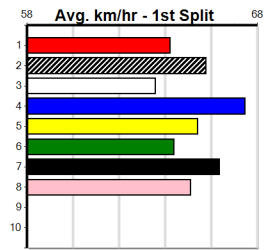

SPORTSBET HT2

Distance: 460m, Race Type: Grade 5 Heat, Total Prizemoney: $2,925
1st: $1,950, 2nd: $600, 3rd: $300, 4th: $75

PEAKY JOE (4) is clearly the fastest dog in this race and if he can step away on terms he looks the winner. SPOT ON COLOUR (1) knows this track well and can settle in the top two. DOUBLE DENIM (2) best form would see her in the finish.

Watchdog Tips: 4 1 2 8 Bet: Win 4

SPOT ON COLOUR [5] Can settle top 2 early, likes it here, danger. $6.50
Owner(s): JUST COLOUR (SYN), C Haigh, J Reynolds
Sire: WHISKEY RIOT Dam: COOLER COLOUR
Trainer: Christine Haigh (Crossover)

DOUBLE DENIM [5] Best form would see her in the finish, threat. $5.50
Owner(s): DARREN AND MICHAEL PULEIO (SYN), D Puleio, M Puleio
Sire: BERNARDO Dam: ON THE RUNWAY
Trainer: Lyn Smith (Nambrok)

AYLA ROSE [5] Meets some handy types here, needs it easier. $34.00
Owner(s): S Chignell
Sire: SHIMA SHINE Dam: SHANTELE ROSE
Trainer: Jeffrey Chignell (Rosedale)

PEAKY JOE [5] Class edge, should win with an ounce of luck. $2.00
Owner(s): Whatever goes (SYN), G Rounds, D Carroll
Sire: FERNANDO BALE Dam: HOT CHARMOLA
Trainer: Vicki Wisener (Devon Meadows)

DR. HARRIS [5] Shows promise, tough draw, still consider. $7.00
Owner(s): DOCTORS KENNELS (SYN), J McMahon, J Gill
Sire: FERNANDO BALE Dam: DR. MINO
Trainer: Judith McMahon (Darriman)
ENG SAN 2024-04-11