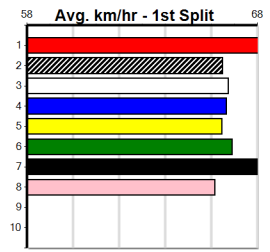

SENNACHIE AT STUD

Distance: 400m, Race Type: Free For All, Total Prizemoney: $3,360
1st: $2,250, 2nd: $690, 3rd: $345, 4th: $75

WRONG BIAS (1) is near faultless at box rise and can hold out his rivals early and that could be the key in a race jam packed with front runners. MY NEO (5) has won an impressive 33 times and holds a class edge. MANDINGO (2) is a big chance.

Watchdog Tips: 1 5 2 4 Bet: Trifecta 1,5/1,2,5/1,2,4,5 ($10 - 125%)

WRONG BIAS [2] Near faultless early, drawn to lead, go close. $2.70
Owner(s): A Connell
Winning Distances: < 300m (0) 300 - 399m (4) 400 - 499m (10) 500 - 599m (0) 600 - 699m (0) > 700m (0)
Box History table and Prize Best Starts table included.

MANDINGO [4] Produces a big run at times, major player. $6.00
Owner(s): Barking dogs syndicate (SYN), M Clark, C Morris
Winning Distances: < 300m (0) 300 - 399m (2) 400 - 499m (7) 500 - 599m (0) 600 - 699m (0) > 700m (0)
Box History table and Prize Best Starts table included.

WREAKING HAVOC [4] Speed drawn either side is a worry, risky. $10.00
Owner(s): N Beltran
Winning Distances: < 300m (0) 300 - 399m (1) 400 - 499m (3) 500 - 599m (0) 600 - 699m (0) > 700m (0)
Box History table and Prize Best Starts table included.

BERNARDO'S BABY [3] Posted an elite first split in top recent win here $5.00
Owner(s): Dishlickers (SYN), B Stockdale, V Chernishoff
Winning Distances: < 300m (0) 300 - 399m (6) 400 - 499m (2) 500 - 599m (0) 600 - 699m (0) > 700m (0)
Box History table and Prize Best Starts table included.

MY NEO [2] Prolific winner, class edge, big danger. $3.40
Owner(s): R Neocleous
Winning Distances: < 300m (0) 300 - 399m (2) 400 - 499m (16) 500 - 599m (15) 600 - 699m (0) > 700m (0)
Box History table and Prize Best Starts table included.