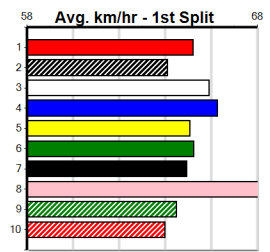

MC GRAFIX & SIGNS

Distance: 400m, Race Type: Grade 5, Total Prizemoney: $2,925
1st: $1,950, 2nd: $600, 3rd: $300, 4th: $75

SURFS UP (3) looks suited here and his best form can see him return to the winners list. MALO MAGIC (1) is a veteran sprinter still racing well enough to take out a race of this nature. ASTON ANGELO (2) can make a mid-race move.

Watchdog Tips: **3** **1** **2** **5** **Bet:** **Win 3**

1

MALO MAGIC (NSW)[5] **Veteran chaser, has early burn, big danger.** **$4.20**

RF Dog Jan-20 Sire: FERNANDO BALE Dam: DYNA FANCY Trainer: John Martinovic (Koo Wee Rup)

Owner(s): BACHELOR CLUB (SYN), P Martinovic, J Martinovic, J Martinovic

Winning Distances: < 300m (0) 300 - 399m (14) 400 - 499m (12) 500 - 599m (0) 600 - 699m (0) > 700m (0)

Winning Weights: 28.7(1) 28.9(1) 29.0(1) 29.2(2) 29.3(2) 29.4(2) 29.5(3) 29.6(7) 29.7(2) 29.8(2) 29.9(2) 31.5(1)

Box	1st	2nd	3rd	4th	5th	6th	7th	8th
1	2	3	1	4	2			
2	5	4	1	1	1			1
3	7	2	5	3			1	4
4	2	3	1		2	1	3	
5	4	2	2	1	1			1
6	1	1	1	2	4	1		1
7	4	1	3	1	1	1	2	2
8		5	2	4	1			

Prize Best Starts Trk/Dts APM $96267.50 22.59(2)-2/12/23 109-25-2-15 19-3-5-3 7779

2

ASTON ANGELO [5] **Can explode through the middles stages, threat.** **$6.00**

BD Dog Apr-22 Sire: TOMMY SHELBY Dam: ASTON MEILLEUR Trainer: David Condon (Devon Meadows)

Owner(s): R Borda

Winning Distances: < 300m (0) 300 - 399m (5) 400 - 499m (0) 500 - 599m (0) 600 - 699m (0) > 700m (0)

Winning Weights: 32.7(2) 32.8(2) 33.0(1)

Box	1st	2nd	3rd	4th	5th	6th	7th	8th
1	2	3	1	1	1			
2	3		1	1				
3	1	1		1				
4	1			1	1			
5				1	1			
6			1					
7								
8		1				1		

Prize Best Starts Trk/Dts APM $6985.00 NBT 14-5-2-1 4-0-1-0 5773

3

SURF'S UP [5] **Suited this class, good turn of speed, go close.** **$4.00**

BE Dog Sep-21 Sire: FERNANDO BALE Dam: AMELIA CHRISTA Trainer: Christian Schmidt (Devon Meado)

Owner(s): R Moore

Winning Distances: < 300m (0) 300 - 399m (0) 400 - 499m (1) 500 - 599m (2) 600 - 699m (0) > 700m (0)

Winning Weights: 32.1(1) 32.2(1) 32.6(1)

Box	1st	2nd	3rd	4th	5th	6th	7th	8th
1	1	1						
2	1	2	1	1				1
3						1		1
4	1	1	3				1	
5		2		1				
6								
7			1	1	1			
8		5	1	1				

Prize Best Starts Trk/Dts APM $17760.00 NBT 26-3-10-5 4-0-2-1 8877

4

DANNI'S GEM (WA)[5] **Speed underneath is a concern, place at best.** **$21.00**

BK Bitch Sep-20 Sire: BARCIA BALE Dam: FAB'S GEM Trainer: Maria Barber (Hoddles Creek)

Owner(s): A Barranca

Winning Distances: < 300m (0) 300 - 399m (2) 400 - 499m (6) 500 - 599m (0) 600 - 699m (0) > 700m (0)

Winning Weights: 29.3(1) 29.5(1) 30.1(1) 30.2(1) 30.3(1) 30.8(1) 31.2(1) 31.3(1)

Box	1st	2nd	3rd	4th	5th	6th	7th	8th
1	1	1	1					
2	1	2	1	1				1
3		1		2	1			
4	2	3	1				1	
5		2	2	1				
6	1	1			1			
7	2	1	1	2	1			
8	1	3	1	1	1	1		

Prize Best Starts Trk/Dts APM $35220.00 NBT 39-8-10-7 2-0-0-0 3781

5

TOOTSIE [5] **Can explode out of the traps, can threaten.** **$4.00**

RF Bitch Sep-21 Sire: FERNANDO BALE Dam: AMELIA CHRISTA Trainer: William Dawes (Moe South)

Owner(s): W Dawes

Winning Distances: < 300m (0) 300 - 399m (4) 400 - 499m (2) 500 - 599m (2) 600 - 699m (0) > 700m (0)

Winning Weights: 25.8(1) 25.9(1) 26.3(1) 26.5(2) 26.6(2) 26.7(1)

Box	1st	2nd	3rd	4th	5th	6th	7th	8th
1	2	1	1		1			
2								2
3	3	1						
4	1				1	1	1	
5				1				2
6			1			1		
7		1			1	2	2	
8	2	1						1

Prize Best Starts Trk/Dts APM $13335.00 NBT 29-8-4-1 3-0-0-1 7434