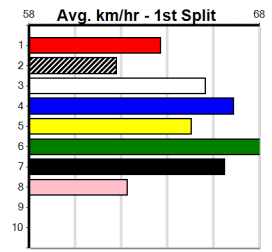

SPORTSBET HT4

Distance: 460m, Race Type: Grade 5 Heat, Total Prizemoney: $2,925
1st: $1,950, 2nd: $600, 3rd: $300, 4th: $75

DR ASHER (4) was terrific here last week when placed behind a jet and with even luck should be winning this. SAILPLANE (7) can handle a wide draw and has been acing in stronger company. BERNARDO BEAST (3) is back in winning form.

Watchdog Tips: 4 7 3 5 Bet: Win 4

NOT HAPPY JAN (WA)[5] Draw aids chances but racing below par, tested. $26.00
Owner(s): J AND J (SYN), M Barber, P Jones
Sire: BARCIA BALE Dam: FABS GEM
Trainer: Maria Barber (Hoddles Creek)
Winning Distances: < 300m (0) 300 - 399m (2) 400 - 499m (4) 500 - 599m (0) 600 - 699m (0) > 700m (0)
Box History table and Prize Best Starts table included.

MARCO ROSE [5] Can unwind a strong finish, one for the multiples. $7.50
Owner(s): S Chignell
Sire: ZACK MONELLI Dam: ROSE ROSE
Trainer: Jeffrey Chignell (Rosedale)
Winning Distances: < 300m (0) 300 - 399m (0) 400 - 499m (6) 500 - 599m (0) 600 - 699m (0) > 700m (0)
Box History table and Prize Best Starts table included.

BERNARDO BEAST [5] Back in form, solid mid race speed, consider. $6.50
Owner(s): J Hamilton
Sire: BERNARDO Dam: VAN EVIE
Trainer: Steven Bruce White (Buln Buln Ea)
Winning Distances: < 300m (0) 300 - 399m (1) 400 - 499m (2) 500 - 599m (1) 600 - 699m (0) > 700m (0)
Box History table and Prize Best Starts table included.

DR. ASHER [5] Dux of the class, big run last week, go close. $1.90
Owner(s): DOCTORS KENNELS (SYN), J McMahon, J Gill
Sire: BERNARDO Dam: SWEET DEMI
Trainer: Emily McMahon (Darriman)
Winning Distances: < 300m (0) 300 - 399m (5) 400 - 499m (1) 500 - 599m (0) 600 - 699m (0) > 700m (0)
Box History table and Prize Best Starts table included.

DR. QUEENIE [5] Mixes her form, can threaten with clear air. $8.50
Owner(s): DOCTORS KENNELS (SYN), J McMahon, J Gill
Sire: FERAL FRANKY Dam: DR. MUMMA
Trainer: Emily McMahon (Darriman)
Winning Distances: < 300m (0) 300 - 399m (1) 400 - 499m (2) 500 - 599m (3) 600 - 699m (0) > 700m (0)
Box History table and Prize Best Starts table included.