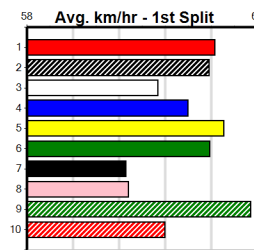

HARD STYLE RICO AT STUD

Distance: 400m, Race Type: Grade 5, Total Prizemoney: $2,925
1st: $1,950, 2nd: $600, 3rd: $300, 4th: $75

VALENCIA JIM (2) can take advantage of the lack of early speed in this race, find the arm early and prove hard to catch. TAHONTA (3) is drawn better today and looks a big danger. HIGH REGARD (5) likes to race wide in his races and can motor mid-race.

Watchdog Tips: **2** **3** **5** **6** **Bet:** **Box Trifecta 2,3,5,6 ($10 for 41.67%)**

1

TOPOLOGY MAN (TAS)[5] **Injury prone, has some talent, keep safe.** **$14.00**

RF Dog Jan-22 Sire: BERNARDO Dam: WYNBURN GOLD Trainer: Maria Barber (Hoddles Creek)

Owner(s): J AND J (SYN), M Barber, P Jones

Winning Distances: < 300m (1) 300 - 399m (2) 400 - 499m (0) 500 - 599m (0) 600 - 699m (0) > 700m (0)

Winning Weights: 32.1(1) 32.6(1) 33.1(1)

Rank	Dist	Wgt	Track	Date	Time	BOB	Margin	1st/2nd (Time)	PIR	Checked	Comment	WR	Split 1	S/P	Grade
2nd	(7)	32.3	340	HOB	R1	11-Jan-24	19.61	19.41	1.25L FLY HIGH BET (19.52)	0	B2		5.10	$15.00	6
4th	(3)	32.3	350	TRA	R9	07-Feb-24	20.23	19.45	6.50L DREAM ON ALLAN (19.80)	M/54		SW	6.82	$6.10	X67
1st	(7)	32.1	300	HVL	R9	14-Feb-24	17.01	17.01	0.25L THAI BUTTERFLY (17.02)	S/5			4.02	$1.60	6G
5th	(2)	32.2	300	HVL	R11	18-Feb-24	16.84	16.50	5.00L BRUTE BANNER (16.50)	M/4			3.93	$70.20	X45
8th	(1)	31.7	410	HOR	R4	01-Mar-24	24.44	23.03	17.00 HIDDEN STONES (23.31)	Q/38		V5	10.45	$22.70	5H
5th	(2)	32.2	300	HVL	R11	10-Mar-24	16.81	16.33	4.25L BAMERA (16.53)	S/5			4.01	$4.40	5
T	(3)	33.0	350	HVL	R9	17-Mar-24	0.00	19.11	PADDY ALMIGHTY (19.22)			V10		$35.20	5
7th	(1)	33.3	400	WGL	R11	09-Apr-24	23.12	22.19	7.50L VALENCIA JIM (22.61)	M/34			8.45	$32.30	5

Last 3 wins NOT included above

Rank	Dist	Wgt	Track	Date	Time	BOB	Margin	1st/2nd (Time)	PIR	Checked	Comment	WR	Split 1	S/P	Grade
1st	(2)	33.1	278	LCN	R2	06-Nov-23	16.24	15.80	0.75L I'VE GOT SPARK (16.28)	0	SWAB		5.03	$2.70	JM
1st	(1)	32.6	340	DHO	R1	09-Jan-24	19.86	19.45	3.00L BEARVILLE FREDDY (20.07)	0			5.19	$1.80	6

Box History

Bx	1st	2nd	3rd	4th	5th	6th	7th	8th
1	1							
2	1	1	1		2	1		
3				1				
4								
5								1
6								
7	1	1	1		2			1
8						1		

Prize Best Starts Trk/Dts APM: $7805.00 NBT 20-3-2-2 1-0-0-0 4284