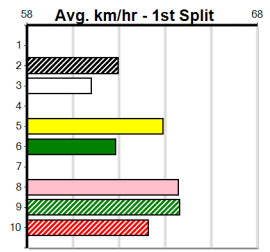

KHANS HOSPITALITY SERVICES

Distance: 460m, Race Type: Maiden, Total Prizemoney: $2,535
1st: $1,680, 2nd: $520, 3rd: $260, 4th: $75

FOUTY FOUR SONS (8) is a member of a highly talented litter and is expected to fire for the strong Karen Pitt kennel. IM BOSSY (9) is right in this, EMPTY YOUR MIND (6) displayed top mid-race speed in his smart placing here last week.

Watchdog Tips: **8** **9** **6** **5** **Bet:** Box Trifecta 5,6,8,9 ($10 for 41.67%)

1

HARDSTYLE ZOMBIE [M] — ***** SCRATCHED ***** **$4.50**
RF Dog Nov-21 Sire: HARD STYLE RICO Dam: TRIXTA ROX
Owner(s): A Lie Trainer: Brett Mackie (Tooradin)
Winning Distances: < 300m (0) 300 - 399m (0) 400 - 499m (0) 500 - 599m (0) 600 - 699m (0) > 700m (0)
Winning Weights: . . . . .
Last 3 wins NOT included above

Box History

Bx	1st	2nd	3rd	4th	5th	6th	7th	8th
1								
2								
3								
4								
5								
6								
7								
8								
Prize Best						$0.00		
Starts						FSH		
Trk/Dts						0-0-0-0		
APM						0-0-0-0		0

2

REALITY IS [M] **Just starting out, betting best guide here.** **$3.70**
BK Dog Jul-22 Sire: ASTON RUPEE Dam: WHAT A SURPRISE
Owner(s): realitylodge (SYN), M Tharle, P Hartley, M Tharle Trainer: Michael Tharle (Devon Meadows)
Winning Distances: < 300m (0) 300 - 399m (0) 400 - 499m (0) 500 - 599m (0) 600 - 699m (0) > 700m (0)
Winning Weights: 3rd (2) 32.3 460 WGL R2 09-Apr-24 26.47 25.60 4.00L I'M BOSSY (26.21) M/465 6.77 $3.10 M
Last 3 wins NOT included above

Box History

Bx	1st	2nd	3rd	4th	5th	6th	7th	8th
1								
2			1					
3								
4								
5								
6								
7								
8								
Prize Best						$0		
Starts						NBT		
Trk/Dts						1-0-0-1		
APM						1-0-0-1		0

3

PEAK HOUR [M] **Improved run here last time, place value.** **$81.00**
BK Dog Feb-22 Sire: BERNARDO Dam: JUNIPER PEARL
Owner(s): R Richards Trainer: Brett Mackie (Tooradin)
Winning Distances: < 300m (0) 300 - 399m (0) 400 - 499m (0) 500 - 599m (0) 600 - 699m (0) > 700m (0)
Winning Weights: ET (-) 32.6 300 HVL 05-Mar-24 17.25 5.50L Trial Cleared M/22 2of2 3.98 ET 8.96 $21.30 MH
7th (2) 33.1 400 WGL R1 12-Mar-24 23.90 22.55 15.00 ANNABELLA ROSE (22.88) S/87 VO 8.84 $21.30 MH
7th (6) 32.8 400 WGL R2 30-Mar-24 24.00 22.74 14.00 HAPPY SHOSHONE (23.03) M/77 8.96 $8.30 M
3rd (4) 32.6 460 WGL R1 04-Apr-24 26.51 26.18 2.25L GO JETTERS (26.35) S/333 6.89 $17.30 T3-M
7th (3) 32.2 460 WGL R2 09-Apr-24 26.71 25.60 7.50L I'M BOSSY (26.21) M/577 6.78 $59.00 M
Last 3 wins NOT included above

Box History

Bx	1st	2nd	3rd	4th	5th	6th	7th	8th
1								
2							1	
3								1
4			1					
5								
6							1	
7								
8								
Prize Best						$160.00		
Starts						NBT		
Trk/Dts						4-0-0-1		
APM						2-0-0-1		160

4

BLACK REALITY [M] — ***** SCRATCHED ***** **$99.00**
BK Bitch Jul-22 Sire: ASTON RUPEE Dam: WHAT A SURPRISE
Owner(s): M Tharle Trainer: Michael Tharle (Devon Meadows)
Winning Distances: < 300m (0) 300 - 399m (0) 400 - 499m (0) 500 - 599m (0) 600 - 699m (0) > 700m (0)
Winning Weights: . . . . .
Last 3 wins NOT included above

Box History

Bx	1st	2nd	3rd	4th	5th	6th	7th	8th
1								
2								
3								
4								
5								
6								
7								
8								
Prize Best						$0		
Starts						FSH		
Trk/Dts						0-0-0-0		
APM						0-0-0-0		0

5

TAKE HIS EYES [M] **No luck on debut, look for improvement.** **$8.00**
BK Dog Jun-22 Sire: COLLISION Dam: LIMIT DESIRES
Owner(s): N McDonald Trainer: Ned McDonald (Pearcedale)
Winning Distances: < 300m (0) 300 - 399m (0) 400 - 499m (0) 500 - 599m (0) 600 - 699m (0) > 700m (0)
Winning Weights: 8th (1) 34.7 450 BAL R1 20-Mar-24 26.16 25.01 11.00 ZIPPING WHINCUP (25.40) M/388 6.73 $3.70 M
4th (5) 35.5 460 WGL R2 09-Apr-24 26.49 25.60 4.00L I'M BOSSY (26.21) Q/113 6.61 $10.50 M
Last 3 wins NOT included above

Box History

Bx	1st	2nd	3rd	4th	5th	6th	7th	8th
1								1
2								
3								
4								
5				1				
6								
7								
8								
Prize Best						$0.00		
Starts						NBT		
Trk/Dts						2-0-0-0		
APM						1-0-0-0		0