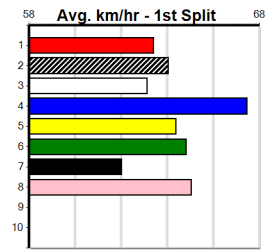

SPORTSBET HT1

Distance: 460m, Race Type: Grade 5 Heat, Total Prizemoney: $2,925
1st: $1,950, 2nd: $600, 3rd: $300, 4th: $75

AUSSIE SUPREME (8) ran an explosive 6.42 to the first marker here two starts back, bombed it here last week when placed so a tad better beginning here would see him hard to catch. ART THE CLOWN (5) once fully balanced is armed with elite speed.

Watchdog Tips: 8 5 4 1 Bet: Win 8

DARNUM FOX [5] Expected to unwind a big finish here, respect. $5.50
BK Bitch Oct-21 Sire: BERNARDO Dam: DARNUM DASHER Trainer: Peter Handley (Darnum)
Winning Distances: < 300m (0) 300 - 399m (0) 400 - 499m (2) 500 - 599m (1) 600 - 699m (0) > 700m (0)
Winning Weights: 31.1(1) 31.7(1) 31.9(1)
5th (2) 31.9 595 SAP R10 28-Jan-24 35.10 34.40 11.00 PICKLED PIPER (34.40) S/6554 . . . . 9.65 $2.70 X45
5th (8) 31.1 460 WGL R4 06-Feb-24 25.91 25.63 3.25L VALENCIA BELLA (25.69) S/665 . . . . 6.83 $9.20 5
4th (8) 30.9 515 SAP R4 11-Feb-24 30.35 29.43 8.00L FAST HEADACHE (29.81) S/8865 . . . . 5.36 $6.40 5
4th (4) 30.0 595 SAP R8 25-Feb-24 34.91 34.40 7.50L ASTON COSTELLO (34.40) M/3444 . . . . 9.43 $26.30 X45
3rd (3) 30.0 715 SAP R10 03-Mar-24 43.02 42.74 4.00L BIG SMOKE FOX (42.74) M/3221 . . . . 6.30 $3.60 RW
2nd (1) 30.6 680 WGL R3 12-Mar-24 39.77 39.09 10.00 UNREAL SPEED (39.09) M/222 . . . . 18.41 $9.20 RWH
6th (6) 30.8 680 WGL R5 19-Mar-24 40.08 39.48 9.00L FULL OF REGRETS (39.48) S/777 . . . . 19.05 $20.90 RWF
6th (1) 30.3 460 WGL R6 09-Apr-24 26.37 25.60 6.50L BANDIT BULLET (25.93) S/576 . . . . 6.69 $13.00 5H
Last 3 wins NOT included above
1st (1) 31.7 460 WGL R3 08-Aug-23 26.04 25.97 8.00L JACKPOT JAMIE (26.57) M/211 . . SW . 6.64 $2.40 M
1st (3) 31.9 595 SAP R1 30-Nov-23 34.73 34.62 4.50L SHINE A LIGHT (35.04) S/5311 . . . . 9.62 $3.90 RW
1st (5) 31.1 400 WGL R11 04-Jan-24 22.92 22.55 0.50L LILLICO NIKKI (22.96) S/62 . . . . 8.79 $4.80 SH

GRANNY ROSES [5] Prefer out wide but has the talent, keep safe. $11.00
BK Bitch Aug-21 Sire: BERNARDO Dam: MACY LEE Trainer: Sharon-lee Chignell (Rosedale)
Winning Distances: < 300m (0) 300 - 399m (0) 400 - 499m (5) 500 - 599m (2) 600 - 699m (0) > 700m (0)
Winning Weights: 29.0(1) 29.1(2) 29.2(1) 29.3(1) 29.5(1) 29.6(1)
2nd (5) 29.2 510 SLE R5 26-Nov-23 29.26 28.71 0.75L BROCKLY SANDS (29.21) M/221 . . . . 9.19 $6.60 SH
4th (7) 29.3 510 SLE R3 03-Dec-23 29.48 28.93 8.00L SUNNYSIDE ZEUS (28.93) M/655 . . . . 9.88 $11.30 X45
1st (5) 29.5 515 SAN R4 07-Dec-23 29.71 29.30 0.50L LAMIA MILA (29.73) M/3222 . . SW . 5.15 $10.80 SH
2nd (1) 29.2 515 SAN R8 14-Dec-23 29.77 29.29 3.25L ISLE OF ROSE (29.55) M/7454 . . SW . 5.23 $7.90 GRP2
4th (7) 29.8 460 WGL R8 19-Dec-23 26.26 25.51 4.00L BLACK SILENCER (26.00) M/234 . . . . 6.65 $6.10 5H
4th (3) 30.3 435 SLE R8 24-Mar-24 24.83 24.39 1.75L XATU BALE (24.70) S/655 . . . . 5.39 $20.80 FFA
6th (2) 30.1 510 SLE R8 31-Mar-24 29.45 28.63 11.00 HERE COMES ARTIE (28.69) M/766 . . . . 9.71 $20.80 5H
2nd (2) 29.8 460 WGL R6 09-Apr-24 25.95 25.60 0.50L BANDIT BULLET (25.93) M/222 . . . . 6.60 $6.00 5H
Last 3 wins NOT included above
1st (7) 29.3 460 WGL R12 23-Jul-23 26.36 26.01 0.25L ZARA ISLA (26.37) M/111 . . . . 6.55 $9.40 5
1st (1) 29.6 510 SLE R5 03-Sep-23 28.99 28.59 0.50L BLOW THE WHISTLE (29.01) Q/122 . . . . 9.19 $1.50 RWH
1st (5) 29.0 435 SLE R11 15-Oct-23 24.71 24.53 0.50L RIO LILY (24.73) M/843 . . SW . 5.45 $16.60 5