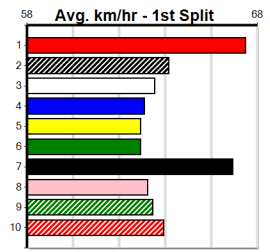

PHOTO MAN AT STUD

Distance: 400m, Race Type: Mixed 6/7, Total Prizemoney: $2,925
1st: $1,950, 2nd: $600, 3rd: $300, 4th: $75

UNLEASH IN MIAMI (1) will go around as short as any runner this week and is expected to win with a leg in the air. A sub 22.30 run looks realistic for this potential star of the sport. ABUNDANT LUMENS (3) looks a strong exacta option.

Watchdog Tips: 1 3 2 5 Bet: Trifecta 1/3/2,5,8 ($10 - 333.33%)

UNLEASH IN MIAMI [7] Ridiculous win on debut, hard to see him losing. $1.10
BK Dog Apr-22 Sire: KC AND ALL Dam: SHE'S GOT WHEELS
Owner(s): G Sprod
Winning Distances: < 300m (0) 300 - 399m (0) 400 - 499m (2) 500 - 599m (0) 600 - 699m (0) > 700m (0)
Winning Weights: 33.8(1) 34.3(1)
1st (2) 34.3 425 BEN R1 24-Mar-24 23.42 23.42 7.00L RESPECT ADVOCACY Q/111 . . . SW . . . 6.37 $1.40 MH
3rd (6) 34.3 425 BEN R7 31-Mar-24 23.93 23.46 2.00L CHEAP RED WINE (23.80) M/533 . . . . . 6.67 $1.40 MF
1st (1) 33.8 400 WGL R3 09-Apr-24 22.19 22.19 8.00L RUMOUR NOT FACT (22.73) M/11 . . . . . SW . . . 8.18 $1.10 X67
Last 3 wins NOT included above

RUMOUR NOT FACT [6] Drawn to get a nice cart early, place value. $26.00
BK Bitch Mar-21 Sire: HOOKED ON SCOTCH Dam: SPARKY GIRL
Owner(s): DRINK CARD (SYN), G Beattie, S Kaye
Winning Distances: < 300m (0) 300 - 399m (0) 400 - 499m (2) 500 - 599m (0) 600 - 699m (0) > 700m (0)
Winning Weights: 29.1(1) 29.3(1)
7th (7) 29.2 460 WGL R5 01-Aug-23 26.84 25.75 6.00L MISTY AMY (26.42) M/557 . . . . . 6.70 $19.10 X67
2nd (5) 29.1 460 WGL R10 17-Aug-23 26.05 26.00 0.75L DISTRESS (26.00) M/322 . . . . . 6.60 $11.90 T3-RW
1st (6) 29.3 460 WGL R5 22-Aug-23 26.18 26.08 0.50L DAINTREE DAMAGE (26.21) M/545 . . . . . 6.63 $23.60 X67
2nd (3) 29.3 460 WGL R3 29-Aug-23 26.68 25.67 6.50L SIMPLY STYLISH (26.23) Q/224 . . . . . 6.57 $14.80 X67
2nd (1) 29.1 460 WGL R9 05-Sep-23 26.33 25.67 1.00L JAYVILLE MOLLY (26.26) Q/344 . . . . . 6.64 $3.90 X67
2nd (2) 29.2 460 WGL R4 12-Sep-23 26.39 25.84 0.75L ALBIES CRUISER (26.35) M/433 . . . . . VO . . . 6.63 $9.50 RWH
ST (-) 28.4 400 WGL 04-Apr-24 23.08 . . . . . 0.01L Trial Cleared Q/11 . . . . . 1of4 . . . 8.52 . ST
2nd (2) 28.4 400 WGL R3 09-Apr-24 22.73 22.19 8.00L UNLEASH IN MIAMI (22.19) M/33 . . . . . 8.50 $29.80 X67
Last 3 wins NOT included above
1st (8) 29.1 400 WGL R3 09-Feb-23 23.07 22.79 1.75L IDLE AWHILE (23.19) M/11 . . . . . SW . . . 8.53 $9.50 T3-M