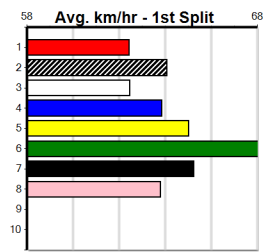

Warragul

1

6:43PM

(VIC time)

PAUA OF BUDDY AT STUD

Distance: 400m, Race Type: Maiden, Total Prizemoney: $2,535
1st: $1,680, 2nd: $520, 3rd: $260, 4th: $75

Only one runner with exposed form so betting clearly the best guide to this race. SMOKIN' PADDY (8) has been placed up the Healesville straight in his two runs and has the race experience edge which goes along way in a race full of first starters.

Watchdog Tips: **8** **7** **3** **4** **Bet:** **Win 8**

Form Box	Wgt	Dist	Track	Date	Time	BON	Margin	1st/2nd (Time)	PIR	Checked	Comment	W/R	Split 1	S/P	Grade		
1	FLAMING FOX [M] Litter just starting out, watch betting moves. $6.50																
	BKW	Dog	Sep-22		Sire: BEAST UNLEASHED		Dam: TWILIGHT FLAME		Trainer: Hannah Mclachlan (Cranbourne E)								
	Owner(s): G Mclachlan																
	Winning Distances: < 300m (0) 300 - 399m (0) 400 - 499m (0) 500 - 599m (0) 600 - 699m (0) > 700m (0)																
	Winning Weights:																
	5th (1)	29.9	400	WGL	R1	09-Apr-24	23.61	22.19	16.00	BLAZING DINO (22.52)	S/87			8.75	$20.70	M	
	Last 3 wins NOT included above																
	Box History																
	Prize Best Starts Trk/Dts APM																
	2	DAWN OF DELTA [M] Litter yet to really fire, betting best guide. $7.00															
BK		Dog	Nov-21		Sire: FERNANDO BALE		Dam: UNTIL DAWN		Trainer: Michael Tharle (Devon Meadows)								
Owner(s): Fluffy Side Up (SYN), A Onley, P Onley, T Thornton																	
Winning Distances: < 300m (0) 300 - 399m (0) 400 - 499m (0) 500 - 599m (0) 600 - 699m (0) > 700m (0)																	
Winning Weights:																	
4th (2)		28.4	400	WGL	R1	09-Apr-24	23.59	22.19	16.00	BLAZING DINO (22.52)	M/43			8.62	$19.40	M	
Last 3 wins NOT included above																	
Box History																	
Prize Best Starts Trk/Dts APM																	
3		BELLA STELLA [M] Litter sister to the speedy Buddy Blue. $7.00															
	BK	Bitch	Nov-21		Sire: BAROOGA BRETT		Dam: BALKAN DOTTI		Trainer: Danny Cortese (Devon Meadows)								
	Owner(s): B Garrick																
	Winning Distances: < 300m (0) 300 - 399m (0) 400 - 499m (0) 500 - 599m (0) 600 - 699m (0) > 700m (0)																
	Winning Weights:																
	7th (3)	24.6	400	WGL	R1	09-Apr-24	23.78	22.19	19.00	BLAZING DINO (22.52)	M/75			8.74	$36.00	M	
	Last 3 wins NOT included above																
	Box History																
	Prize Best Starts Trk/Dts APM																
	4	DOONGALLA GAL [M] Dam produced the well performed Throw Caution. $7.50															
BK		Bitch	Jul-21		Sire: FERNANDO BALE		Dam: FABREGAL		Trainer: Michael Tharle (Devon Meadows)								
Owner(s): Fluffy Side Up (SYN), A Onley, P Onley, T Thornton																	
Winning Distances: < 300m (0) 300 - 399m (0) 400 - 499m (0) 500 - 599m (0) 600 - 699m (0) > 700m (0)																	
Winning Weights:																	
6th (4)		25.2	400	WGL	R1	09-Apr-24	23.70	22.19	17.00	BLAZING DINO (22.52)	M/56			8.64	$18.80	M	
Last 3 wins NOT included above																	
Box History																	
Prize Best Starts Trk/Dts APM																	
5		DANCING DARCIÉ [M] Litter shows some talent, betting best guide. $8.00															
	BK	Bitch	Dec-21		Sire: MY REDEEMER		Dam: AVA'S DREAM		Trainer: Margaret Campbell (Longwarry)								
	Owner(s): A Gringhuis																
	Winning Distances: < 300m (0) 300 - 399m (0) 400 - 499m (0) 500 - 599m (0) 600 - 699m (0) > 700m (0)																
	Winning Weights:																
	3rd (5)	26.1	400	WGL	R1	09-Apr-24	23.43	22.19	14.00	BLAZING DINO (22.52)	Q/32			8.55	$66.60	M	
	Last 3 wins NOT included above																
	Box History																
	Prize Best Starts Trk/Dts APM