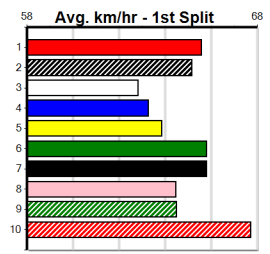

Distance: 400m, Race Type: Grade 5, Total Prizemoney: $2,925
1st: $1,950, 2nd: $600, 3rd: $300, 4th: $75

SPICY PIPER (1) looks a big chance to lead here and with not many strong types in the race can hold on and record her 15th career race win. LOCHINVAR KEWELL (2) with 2 wide runners drawn outside of him and a quick beginner in box 1 looks the danger.

Watchdog Tips: 1 2 5 8 Bet: Box Quinella 1,2 ($10 for 1000%)

Race card for SPICY PIPER [5]. Includes details on sire (AUSSIE INFRARED), dam (LADY BANG BANG), trainer (Belinda Connolly), and a box history table. Prize money is $3.80.

Race card for LOCHINVAR KEWELL [5]. Includes details on sire (FERNANDO BALE), dam (TEARS SOME), trainer (Jacob Biddell), and a box history table. Prize money is $3.80.

Race card for WHY NOT JULES [5]. Includes details on sire (BERNARDO), dam (WHY NOT GINGER), trainer (Leigh Carter), and a box history table. Prize money is $10.00.

Race card for CRUISING THROUGH [5]. Includes details on sire (FULLY LOADED), dam (VELOCITY SUNRISE), trainer (Dawn Johnston), and a box history table. Prize money is $16.00.

Race card for BANKRUPT [5]. Includes details on sire (KONOMI), dam (CALL ME BUBBLES), trainer (Ian Dann), and a box history table. Prize money is $8.00.