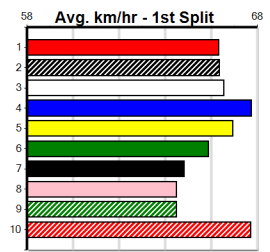

OAKS SUPER BOX FOR HIRE

Distance: 400m, Race Type: Mixed 4/5, Total Prizemoney: $3,360
1st: $2,250, 2nd: $690, 3rd: $345, 4th: $75

BIG BRAIN (1) is every chance to lead here and could pinch a winning break early. If punters can secure a price of $4 or better that would be a nice bet. Both VALENCIA BELLA (2) and BANJO ONE STRING (8) look the place hopes.

Watchdog Tips: 1 2 8 7 Bet: Win 1

Race card for BIG BRAIN [4]. Includes dog details, owner, winning distances, weights, and a box history table.

Race card for VALENCIA BELLA [5]. Includes dog details, owner, winning distances, weights, and a box history table.

Race card for POWER PAWS [5]. Includes dog details, owner, winning distances, weights, and a box history table.

Race card for MILE A MINUTE (TAS) [5] - SCRATCHED. Includes dog details, owner, winning distances, weights, and a box history table.

Race card for HERB [5]. Includes dog details, owner, winning distances, weights, and a box history table.