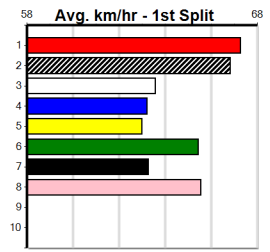

SPORTSBET HT3

Distance: 460m, Race Type: Grade 5 Heat, Total Prizemoney: $2,925
1st: $1,950, 2nd: $600, 3rd: $300, 4th: $75

SHAKE IT OFF (1) is a smart city class chaser who can either lead or come off the speed to win in her races. SETTLEMENT DAY (2) is every chance to lead here and a podium finish looks likely. HERE COMES BLUE (6) is much better than his past 2 starts.

Watchdog Tips: 1 2 6 3 Bet: Box Trifecta 1,2,6 ($10 for 166.67%)

Race 1: SHAKE IT OFF [5] Class edge, should be winning with a clear run. $1.60. Details include owner, sire, dam, winning distances, and a box history table.

Race 2: SETTLEMENT DAY [5] Every chance to lead, top 3 finish looks likely. $5.50. Details include owner, sire, dam, winning distances, and a box history table.

Race 3: EAGLES FLY ALONE [5] More than capable, can sneak home into a placing. $14.00. Details include owner, sire, dam, winning distances, and a box history table.

Race 4: AUDACIOUS LIVVY [5] Box 1 aided in handy placing last time, place best. $21.00. Details include owner, sire, dam, winning distances, and a box history table.

Race 5: DR. CHIEFTAIN [5] Can get home at a fast rate, trifecta chance. $18.00. Details include owner, sire, dam, winning distances, and a box history table.