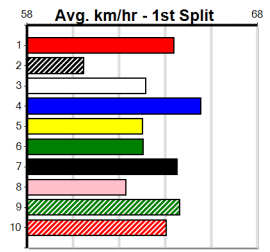

Bendigo

3

3:39PM

(VIC time)

MANNINGS GREYHOUND COMPLEX

Distance: 425m, Race Type: Tier 3 - Grade 7, Total Prizemoney: $1,530
1st: $1,000, 2nd: $320, 3rd: $160, 4th: $50

GEMMA'S RIGHT (4) showed plenty of promise in her first prep and she should be primed to fire fresh. COOPER SUMMER (1) always finds one better and is a good anchor for top three in your same race multis. ASTILL BALE (3) settles on the speed.

Watchdog Tips: 4 1 3 7 Bet: Win 4

COOPER SUMMER [7] Finds one better, anchor for top 3 in SRM $6.50
Owner(s): K Ashton
Winning Distances: < 300m (0) 300 - 399m (0) 400 - 499m (1) 500 - 599m (0) 600 - 699m (0) > 700m (0)
Winning Weights: 28.2(1)
3rd (8) 29.1 425 BEN R2 31-Jan-24 24.33 23.94 1.5L DEMONESS (24.23) Q/234 6.60 $5.10 7
5th (5) 29.0 410 HOR R4 09-Feb-24 24.07 23.22 5.50L SANTORINI BALE (23.68) M/65 10.83 $5.10 7
5th (4) 28.9 500 BEN R7 14-Feb-24 29.04 28.41 9.00L SIPPY CUP EMU (28.41) M/334 6.89 $7.10 T3-RW
2nd (6) 29.5 425 BEN R3 28-Feb-24 24.51 24.18 4.00L SOHO SIMON SAYS (24.23) M/322 6.63 $2.30 T3-7
4th (1) 29.5 410 HOR R3 05-Mar-24 23.69 22.89 2.75L BRUTALITY (23.50) M/22 V10 10.54 $9.30 7
4th (2) 29.8 410 HOR R3 22-Mar-24 23.73 23.01 5.50L MAYDAY MAYDAY (23.38) M/43 10.56 $23.70 X67
5th (1) 29.6 425 BEN R1 31-Mar-24 24.52 23.46 13.00 GOLD SCOTCH (23.62) M/335 6.57 $56.30 X67
2nd (2) 29.1 410 HOR R3 05-Apr-24 23.81 23.32 4.75L MISS ETIQUETTE (23.49) Q/23 10.57 $8.20 7
1st (5) 28.2 400 GEL R1 20-Jun-23 22.93 22.49 4.25L I'M A GIZMO (23.21) Q/11 8.59 $2.60 M
Last 3 wins NOT included above
Trainer: Kevin Ashton (Charlton)

TORNADO JACK [7] Lack of early speed is always a worry, place $9.00
Owner(s): T Boehmke
Winning Distances: < 300m (0) 300 - 399m (0) 400 - 499m (1) 500 - 599m (0) 600 - 699m (0) > 700m (0)
Winning Weights: 28.5(1)
2nd (8) 28.2 425 BEN R3 17-Jan-24 24.93 24.19 0.25L LEROY (24.92) S/542 6.93 $25.40 M
3rd (7) 28.2 425 BEN R1 24-Jan-24 24.98 24.14 5.00L ARGYLE AXLE (24.63) M/665 6.87 $13.30 T3-M
4th (5) 28.2 500 BEN R3 03-Feb-24 29.24 28.39 12.00 HOLD ME CLOSER (28.43) M/554 6.92 $32.20 M
7th (5) 28.3 450 SHP R3 08-Feb-24 26.34 25.34 6.50L KRIS BAR PADDY (25.89) M/555 SW 7.02 $21.80 M
3rd (3) 28.5 425 BEN R1 21-Feb-24 25.15 23.87 12.00 JOHNNY BONKERS (24.37) M/766 6.95 $48.90 M
4th (3) 28.9 425 BEN R1 13-Mar-24 24.90 24.00 6.00L ARCHIE MCIVOR (24.48) M/674 6.84 $53.80 T3-M
1st (6) 28.5 450 BAL R3 21-Mar-24 26.08 25.43 1.00L MISS BOOM (26.14) S/821 SW 7.12 $7.70 M
6th (1) 29.0 485 HOR R9 29-Mar-24 28.37 27.28 16.00 NELLIE ZOOM (27.28) M/446 6.85 $25.20 X67
Last 3 wins NOT included above
Trainer: Thomas Boehmke (Narewillcock)