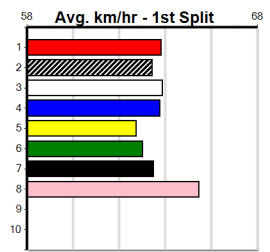

SHIMA SHINE AT STUD

Distance: 425m, Race Type: Tier 3 - Grade 6, Total Prizemoney: $1,530
1st: $1,000, 2nd: $320, 3rd: $160, 4th: $50

GUNAI LILLY (8) is armed with terrific early speed and she will carve up the field when she crosses before the bend. COCONUT MIA (1) is reliable early and she'll track the pink for most of the journey. IDYLLIC MEYE (2) will get a nice sit throughout

Watchdog Tips: 8 1 2 5 Bet: Win 8

COCONUT MIA [6] Settles in the top two, loves racing here, danger $5.00
WBD Bitch Aug-20 Sire: FERNANDO BALE Dam: ALL INCLUDED Trainer: Peter Gabriel (Toolern Vale)
Winning Distances: < 300m (0) 300 - 399m (0) 400 - 499m (2) 500 - 599m (0) 600 - 699m (0) > 700m (0)
Winning Weights: 29.1(1) 29.4(1)
2nd (4) 29.6 425 BEN R3 11-Oct-23 24.32 24.01 3.5L KRAKEN SHOUT (24.08) Q/112 . . . 6.57 $3.10 T3-7
4th (4) 29.2 425 BEN R4 18-Oct-23 24.63 24.06 8.50L ASTON CORNES (24.06) Q/134 . . . 6.56 $5.20 7
1st (2) 29.1 425 BEN R9 31-Oct-23 24.24 24.03 2.25L ALFIE ABALONE (24.39) Q/211 . . . 6.52 $4.10 7
6th (8) 30.1 300 HVL R12 06-Dec-23 17.07 16.75 4.25L TOMMY'S HITMAN (16.78) M/4 . . . 3.95 $23.60 6G
3rd (3) 30.5 425 BEN R5 10-Jan-24 24.58 24.10 5.00L INTO OBSCURITY (24.25) M/233 . . . 6.69 $8.10 T3-6
3rd (5) 29.7 425 BEN R4 28-Feb-24 24.68 24.18 3.25L JAVELINA (24.46) M/122 . . . 6.70 $10.40 T3-6
3rd (5) 29.3 425 BEN R9 06-Mar-24 24.47 23.79 4.50L UNCONTESTED (24.16) Q/233 . . . 6.61 $6.60 6G
3rd (3) 29.3 425 BEN R9 28-Mar-24 24.43 24.02 3.25L WEDLOCK (24.21) Q/123 . . . 6.58 $17.00 T3-RW
Last 3 wins NOT included above
1st (4) 29.4 425 BEN R1 15-Sep-23 24.57 24.25 8.00L REDSHIFT MIKE (25.12) Q/111 . SW . . 6.64 $6.50 M

IDYLLIC MEYER [6] Strong type, gets a nice sit early, major player $7.50
BK Bitch Oct-21 Sire: ALLEN DEED Dam: PENELOPES CRUZN Trainer: Catherine Roberts (Terang)
Winning Distances: < 300m (0) 300 - 399m (2) 400 - 499m (0) 500 - 599m (0) 600 - 699m (0) > 700m (0)
Winning Weights: 25.0(1) 25.9(1)
4th (8) 25.3 390 WBL R2 15-Jan-24 23.12 22.30 9.50L POPCORN IRA (22.47) M/55 . . . 9.05 $3.40 7
4th (1) 25.6 390 WBL R3 22-Jan-24 23.05 22.34 6.00L ROSE OF SATURN (22.64) M/86 . . . 9.18 $3.70 7
1st (8) 25.9 390 WBL R9 12-Feb-24 22.90 22.41 1.00L FINLEY BALE (22.96) S/22 . . . 8.95 $4.50 7
5th (6) 25.8 390 WBL R9 19-Feb-24 22.81 22.26 8.00L AEROPLANE LEXI (22.26) M/65 . . . 8.98 $11.40 6G
2nd (5) 25.8 390 WBL R10 26-Feb-24 22.62 21.94 5.50L SAINT MICK (22.25) M/53 . . . 8.80 $5.40 6G
6th (3) 26.0 390 WBL R9 04-Mar-24 22.90 22.36 2.25L MRS. ESHAY (22.76) S/64 . . . 8.94 $17.10 6G
6th (5) 25.6 450 WBL R5 11-Mar-24 26.04 25.48 3.25L FARNHAM BALE (25.82) M/555 . . . 7.06 $6.30 X67
3rd (8) 25.2 390 WBL R4 01-Apr-24 22.77 22.07 1.00L SWEET ACES (22.70) M/65 . . . 9.02 $9.80 X67
Last 3 wins NOT included above
1st (1) 25.0 390 WBL R2 11-Sep-23 22.36 22.18 8.50L OUT PACE (22.95) M/32 . . . 9.01 $1.50 M