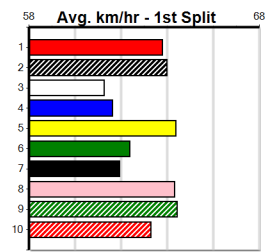

HANRAHAN PLUMBING

Distance: 425m, Race Type: Grade 5 T3, Total Prizemoney: $1,530
1st: $1,000, 2nd: $320, 3rd: $160, 4th: $50

PAT PENNY (8) likes to stay wide in her races and she can put them too the sword mid race. WILD ASSASSIN (3) has a good record here and he can clear the inside two runners early on. SWANNY RIVER (7) is never too far away here

Watchdog Tips: 8 3 7 4 **Bet:** Win 8

CRACKERJACK MAXY [5] Bik Risky at box rise, will push wide, trouble ahead **$12.00**

BEF Dog Feb-21 Sire: FERNANDO BALE Dam: MAXIMUM KACK Trainer: Jason Formosa (Heathcote)

Owner(s): V Xuereb
Winning Distances: < 300m (0) 300 - 399m (6) 400 - 499m (2) 500 - 599m (0) 600 - 699m (0) > 700m (0)
Winning Weights: 30.3(1) 30.5(1) 30.9(1) 31.4(1) 32.2(1) 32.9(1) 33.0(1) 33.2(1)

Box	1st	2nd	3rd	4th	5th	6th	7th	8th
1								
2								
3	1	1						
4	1							
5	1	2	1	1	1	1	2	1
6	1	1	1	1	2	2	1	1
7								
8	4	1	2	2	1	1		

Prize Best Starts Trk/Dts APM: $11505.00, 24.25(6)-7/6/23, 52-8-6-6, 11-1-0-4, 4866

BLACKJACK TIGER (NSW)[5] Likely to bump with the red early, tough ask **$10.00**

BK Dog May-20 Sire: ASTON DEE BEE Dam: TRIANNA Trainer: Christian Roberts (Terang)

Owner(s): M Roberts
Winning Distances: < 300m (0) 300 - 399m (8) 400 - 499m (6) 500 - 599m (0) 600 - 699m (0) > 700m (0)
Winning Weights: 31.1(1) 31.3(2) 31.4(2) 31.5(1) 31.7(1) 31.9(3) 32.0(1) 32.1(1) 32.2(2)

Box	1st	2nd	3rd	4th	5th	6th	7th	8th
1	1	5	1	1	3			
2	1	1	3	3	2	2		
3			2			3	2	1
4	2	2		3	2			
5	1		2	1	3			
6	3	1			1	2	1	
7	2		2	1	2			
8	4	2	1	3	1	1		

Prize Best Starts Trk/Dts APM: $21887.50, FSH, 81-14-11-11, 0-0-0-0, 1636

WILD ASSASSIN [5] Can cross and find the rail, should feature **$4.60**

BK Dog Mar-20 Sire: BARCIA BALE Dam: CELESTIAL JEWEL Trainer: George Kantzidis (Woodstock)

Owner(s): G Kantzidis
Winning Distances: < 300m (0) 300 - 399m (1) 400 - 499m (5) 500 - 599m (0) 600 - 699m (0) > 700m (0)
Winning Weights: 33.8(1) 34.2(2) 34.3(1) 34.8(1) 35.0(1)

Box	1st	2nd	3rd	4th	5th	6th	7th	8th
1	1	1	1	1	3	4		
2	1		2	1	2	1	3	1
3	2						1	2
4	1	1		1	2			
5		1		1				2
6								
7	1		3	1		2	1	
8		1			2	2	1	

Prize Best Starts Trk/Dts APM: $11340.00, 24.03(1)-22/3/23, 52-6-4-5, 22-3-4-4, 2052

MISS BAZAAR [5] Racing well, has early speed, keep safe **$6.50**

BK Bitch Jan-20 Sire: FABREGAS Dam: ATLAS SURPRISE Trainer: Lorraine Cookson (Junortoun)

Owner(s): Mizzbezar (SYN), M Barnett, R Inerra, J Zara
Winning Distances: < 300m (0) 300 - 399m (8) 400 - 499m (2) 500 - 599m (0) 600 - 699m (0) > 700m (0)
Winning Weights: 26.6(1) 26.8(1) 26.9(1) 27.1(2) 27.2(3) 27.4(1) 27.5(1)

Box	1st	2nd	3rd	4th	5th	6th	7th	8th
1	2	2	2	1	1	3	4	
2			4	2	2	1	1	1
3		2	1		1			1
4	1	1	4	1	3	3	3	1
5	1	2	1	1	3	1	2	
6	3		1	1				1
7		3	1	1	1	1	1	1
8	3	2	1	1	1	1	2	1

Prize Best Starts Trk/Dts APM: $19102.86, 24.55(6)-28/3/24, 84-10-9-16, 25-2-2-6, 2376

JEAN'S RIVER [5] May get crowded early on, look to others **$9.00**

WBD Dog Jan-21 Sire: FERNANDO BALE Dam: HOT JEAN Trainer: Malcolm Davis (Heathcote)

Owner(s): M Davis
Winning Distances: < 300m (0) 300 - 399m (4) 400 - 499m (2) 500 - 599m (0) 600 - 699m (0) > 700m (0)
Winning Weights: 30.1(1) 30.2(2) 30.3(1) 30.6(1) 30.7(1)

Box	1st	2nd	3rd	4th	5th	6th	7th	8th
1	2	2	1			1		1
2	1	1		1				
3					2			1
4		1				1		1
5						2		
6					1			2
7	2	1	1	1	2	1		
8	1			1	1	1		1

Prize Best Starts Trk/Dts APM: $10190.00, 24.40(8)-28/3/24, 33-6-4-3, 9-2-2-1, 3582