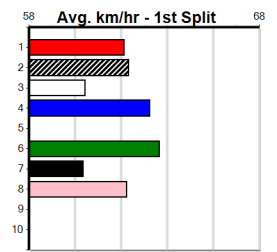

AG TYRES & WHEELS

Distance: 500m, Race Type: Tier 3 - Grade 7, Total Prizemoney: $1,740
1st: $1,150, 2nd: $360, 3rd: $180, 4th: $50

CANDYMAN CAN (3) showed plenty of promise in his first prep at Wagga and he is expected to race well fresh. STAR STAY (5) should find the rail early and he'll be charging to the line late. BOLD BERT (2) should clear the red early and is a big threat

Watchdog Tips: 3 5 2 6 Bet: Win 3

GASLIGHT CAPERS [7] Poor record, one paced, won't be a factor $41.00
BK Bitch Dec-20 Sire: MY BRO FABIO Dam: LOVE CAPERS
Trainer: Jason Stemmer (Bangholme)
Winning Distances: < 300m (0) 300 - 399m (1) 400 - 499m (0) 500 - 599m (0) 600 - 699m (0) > 700m (0)
Box History table and statistics.

BOLD BERT [7] Sizzles mid race, can find the rail early, threat $3.60
BD Dog Jan-22 Sire: TOMMY SHELBY Dam: KATEY PENNY
Trainer: Scott Stefanos (Longwood)
Winning Distances: < 300m (0) 300 - 399m (0) 400 - 499m (1) 500 - 599m (0) 600 - 699m (0) > 700m (0)
Box History table and statistics.

CANDYMAN CAN [7] Resuming, showed promise last prep, yes $3.20
BK Dog Apr-22 Sire: BLACK MAGIC OPAL Dam: OFTEN IMITATED
Trainer: Julie Chilcott (Heathcote)
Winning Distances: < 300m (0) 300 - 399m (0) 400 - 499m (0) 500 - 599m (1) 600 - 699m (0) > 700m (0)
Box History table and statistics.

MY NAME'S SCOTT (TAS)[7] Resuming, sparingly raced, watch betting $6.00
F Dog Nov-21 Sire: FERNANDO BALE Dam: GREASE EXPLOSION
Trainer: John Mangion (Numurkah)
Winning Distances: < 300m (0) 300 - 399m (1) 400 - 499m (0) 500 - 599m (0) 600 - 699m (0) > 700m (0)
Box History table and statistics.

STAR STAY [7] Misses the kick but will find the rail, danger $5.00
BD Dog Feb-22 Sire: FERNANDO BALE Dam: VAN NINDI
Trainer: Lachlan Scott (Tatura)
Winning Distances: < 300m (0) 300 - 399m (0) 400 - 499m (0) 500 - 599m (1) 600 - 699m (0) > 700m (0)
Box History table and statistics.

1

2

3

4

5