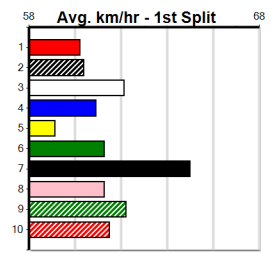

Bendigo
12
6:35PM
(VIC time)

SPORTSBET GREEN TICKS

Distance: 425m, Race Type: Grade 5 T3, Total Prizemoney: $1,530
1st: $1,000, 2nd: $320, 3rd: $160, 4th: $50

SMALL Demeanour (4) is very hard to follow but he has a bit on these talent wise, so he wins if he gets it right early. ROXY EGGNOG (6) is better than his form reads and he will be strong in the run home. DAKODA SUNSET (7) can stay wide

Watchdog Tips: **4** **6** **7** **1** **Bet:** **Win 4**

1

ZIPPING THOR (NSW)[5] **Struggling but race lacks depth, must respect** **$3.60**
BD Dog Feb-20 Sire: GOODESY Dam: ZIPPING ABBY Trainer: Robert Tolson (Maryborough)
Owner(s): R Tolson
Winning Distances: < 300m (0) 300 - 399m (0) 400 - 499m (9) 500 - 599m (4) 600 - 699m (0) > 700m (0)
Winning Weights: 31.6(2) 31.8(1) 31.9(3) 32.0(3) 32.2(2) 32.3(2)

Box	1st	2nd	3rd	4th	5th	6th	7th	8th
1	4	1	2	3	1	1	1	
2	3	2	1	2	3	1	1	
3	1	1	2	3	3			
4	3	2	1	2	1	1	2	1
5	1	2	1	1	1		1	1
6	3	1	2	1	2	1		
7	1	2	2	3	4			1
8	2	2		1	1			3

Prize Best Starts Trk/Dts APM: $35735.00, 24.12(6)-5/11/21, 85-13-12-9, 5-1-0-0, 1624

2

MADAM NOVA [5] **Capable but prefer out wide, next time** **$10.00**
WF Bitch Jul-20 Sire: FERNANDO BALE Dam: NOVA HEART Trainer: David Long (Tarnagulla)
Owner(s): P Sparks
Winning Distances: < 300m (0) 300 - 399m (3) 400 - 499m (1) 500 - 599m (0) 600 - 699m (0) > 700m (0)
Winning Weights: 25.5(1) 26.0(1) 27.0(1) 27.1(1)

Box	1st	2nd	3rd	4th	5th	6th	7th	8th
1				2	1			1
2				1	2			2
3	1	1			2	2		
4				1	2			
5	1	1	1		2	1		
6	2		1			3	2	
7	1			1	1			1
8	1		1					1

Prize Best Starts Trk/Dts APM: $6870.00, NBT, 40-4-2-3, 8-0-0-1, 1081

3

I'M INDIGO [5] **Needs to lead, flat patch mid race, tough ask** **$15.00**
BK Bitch Nov-19 Sire: FERNANDO BALE Dam: DIM SIM Trainer: Jason Formosa (Heathcote)
Owner(s): J Formosa
Winning Distances: < 300m (0) 300 - 399m (6) 400 - 499m (3) 500 - 599m (1) 600 - 699m (0) > 700m (0)
Winning Weights: 27.2(1) 27.3(1) 27.5(1) 27.6(2) 27.9(2) 28.0(2) 28.1(1)

Box	1st	2nd	3rd	4th	5th	6th	7th	8th
1	1	2	5	3	2	1		
2	4	2	2	1	5	2		
3	2	2	4	3	2	1		
4	1	3	1	3	2	4	1	
5	2	2	3	1	3	2	4	
6	1	1	4	1	1	3	3	
7	1		4	5		4	1	
8		1	1	3	4	5	1	1

Prize Best Starts Trk/Dts APM: $20225.00, 24.36(5)-20/10/22, 122-10-11-10, 8-2-1-0, 709

4

SMALL Demeanour (NSW)[**Hard to follow but has the class edge, go close** **$3.40**
BK Dog May-21 Sire: ZAMBORA BROCKIE Dam: MELISSA'S PRIDE Trainer: Robert Hayes (Toolleen)
Owner(s): The Winning Runs (SYN), K Catford, D Terrell, S Bekker, L Martin
Winning Distances: < 300m (1) 300 - 399m (5) 400 - 499m (2) 500 - 599m (0) 600 - 699m (0) > 700m (0)
Winning Weights: 30.5(1) 30.6(1) 30.7(2) 30.8(2) 31.0(1) 31.1(1)

Box	1st	2nd	3rd	4th	5th	6th	7th	8th
1	3			2				1
2	1	1	1	1	1			1
3	1	1	1	2	2	1		
4	1			1	1			1
5	1			1	1	1	1	
6	1	1	1	1	2			2
7	1					2	3	
8						1	1	

Prize Best Starts Trk/Dts APM: $12371.00, NBT, 42-8-1-2, 2-0-1-0, 3423

5

LEKTRA NICK [5] **Likely to get crowded early on, prefer others** **$12.00**
BK Dog Jan-20 Sire: ZAMBORA BROCKIE Dam: LEKTRA VIKI Trainer: Robert Tolson (Maryborough)
Owner(s): R Tolson
Winning Distances: < 300m (0) 300 - 399m (3) 400 - 499m (10) 500 - 599m (0) 600 - 699m (0) > 700m (0)
Winning Weights: 29.9(2) 30.1(3) 30.2(1) 30.3(1) 30.6(1) 30.7(1) 30.9(1) 31.1(1) 31.3(1) 31.8(1)

Box	1st	2nd	3rd	4th	5th	6th	7th	8th
1	1	1	2	1	2	1	1	
2	3	1	2	1	1	3	2	
3	1	2	3	4	2	4		3
4	1	1	4	2	2	4	1	
5	2	1	4	1	1	2	4	
6	1	1	2	2	5	2	1	
7	1	2	3	5	5	5	1	
8	3	2		3	5	1	1	

Prize Best Starts Trk/Dts APM: $20137.50, 24.20(8)-5/2/22, 119-13-9-18, 29-2-3-4, 578