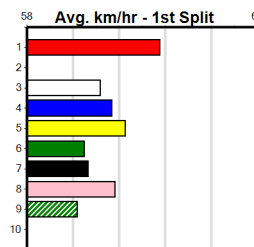

HIP POCKET BENDIGO

Distance: 425m, Race Type: Tier 3 - Maiden, Total Prizemoney: $1,530
1st: $1,000, 2nd: $320, 3rd: $160, 4th: $50

ALL THAT BLING (5) contested a strong maiden series at Wagga in December and she is expected to fire fresh. GUNAI MAVERICK (6) showed a solid turn of foot on debut and he can follow the yellow across early. BUSHMAN'S DAMPER (8) settles on the speed

Watchdog Tips: 5 6 8 4 Bet: Win 5

SNOW ROYALE (NSW)[M] Long time maiden, has improved, place claims $9.00
DKBD Bitch Apr-21 Sire: FERNANDO BALE Dam: SNOW FANTASY
Trainer: Paula Boots (Merrigum)
Winning Distances: < 300m (0) 300 - 399m (0) 400 - 499m (0) 500 - 599m (0) 600 - 699m (0) > 700m (0)
Winning Weights: 5th (2) 28.0 350 HVL R3 31-Jan-24 20.58 19.65 5.50L SILVER STREAK (20.20) M/4 . . . 6.97 $19.20 M

PUNTA TAYTAY [M] Yet to beat a runner home, must find plenty $12.00
BK Bitch Nov-21 Sire: HARD STYLE RICO Dam: SWEET PURSUIT
Trainer: Lisa Farquhar (Delacombe)
Winning Distances: < 300m (0) 300 - 399m (0) 400 - 499m (0) 500 - 599m (0) 600 - 699m (0) > 700m (0)
Winning Weights: 8th (1) 24.4 300 HVL R4 17-Oct-23 18.06 16.80 17.00 CANYA HYPERSONIC (16.93) S/7 . . . SW . 4.17 $42.40 M

DAREN'S TIGER [M] Lacks mid race pace, will push wide, risky $16.00
BD Dog Sep-21 Sire: ASTON KIMETTO Dam: BLUEGRASS ICON
Trainer: Neil Mason (Euroa)
Winning Distances: < 300m (0) 300 - 399m (0) 400 - 499m (0) 500 - 599m (0) 600 - 699m (0) > 700m (0)
Winning Weights: 7th (4) 32.9 500 BEN R1 29-Nov-23 29.87 28.37 22.00 SIPPY CUP EMU (28.37) S/877 . . . . 7.31 $24.20 T3-M

HELLO COOPER [M] Capable but very hit or miss early, keep safe $7.50
BK Dog Mar-22 Sire: ASTON DEE BEE Dam: WHITE AMBUSH
Trainer: Jane Hooke (Huntly)
Winning Distances: < 300m (0) 300 - 399m (0) 400 - 499m (0) 500 - 599m (0) 600 - 699m (0) > 700m (0)
Winning Weights: 4th (6) 32.5 390 SHP R1 12-Feb-24 22.99 22.01 8.00L GUNAI LILLY (22.46) S/34 . . . . 8.89 $26.20 M

ALL THAT BLING [M] Resuming, showed talent last prep, should fire $2.80
F Bitch Apr-22 Sire: BLACK MAGIC OPAL Dam: OFTEN IMITATED
Trainer: Michael Chilcott (Heathcote)
Winning Distances: < 300m (0) 300 - 399m (0) 400 - 499m (0) 500 - 599m (0) 600 - 699m (0) > 700m (0)
Winning Weights: 3rd (3) 29.7 525 WAG R2 15-Dec-23 31.46 30.54 6.50L WESTSIDE STORM (30.99) . . . . 5.29 $3.30 MH

1

2

3

4

5