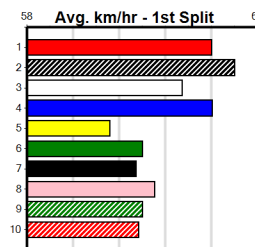

Watchdog Tips: [8] [1] [2] [3] Bet: Win 8

Table for FEATHERS [5] including race details, winning distances, weights, and box history.

Table for ALL DAMIRO (NSW)[5] including race details, winning distances, weights, and box history.