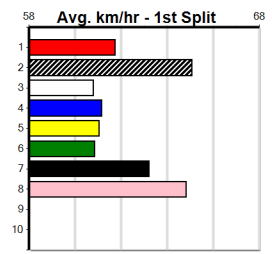

MADE SOLUTIONS ELECTRICAL AND DATA

Distance: 425m, **Race Type:** Tier 3 - Grade 6, **Total Prizemoney:** $1,530
1st: $1,000, **2nd:** $320, **3rd:** $160, **4th:** $50

STELLA ROSE (8) recorded her latest win from this draw and she looks very well graded in this event. MCINTOSH GRANGE (2) needs luck early but he has good muster and there isn't a lot of pace drawn around him. ACE REDEEMER (1) has the good draw

Watchdog Tips: **8** **2** **1** **4** **Bet:** Box Trifecta 1,2,4,8 ($10 for 41.67%)

Form	Box	Wgt	Dist	Track	Date	Time	BON	Margin	1st/2nd (Time)	PIR	Checked	Comment	WR	Split 1	S/P	Grade

1 ACE REDEEMER [6]

Good record from this draw, threat if steps $4.80

BK Bitch **Aug-21** **Sire:** MY REDEEMER **Dam:** SCOTTISH PRIDE **Trainer:** Jordan Formosa (Heathcote)

Owner(s): M Perry

Winning Distances: < 300m (0) 300 - 399m (2) 400 - 499m (0) 500 - 599m (0) 600 - 699m (0) > 700m (0)

Winning Weights: 27.0(1) 28.1(1)

Rank	Draw	Wgt	Dist	Track	Date	Time	BON	Margin	1st/2nd (Time)	PIR	Checked	Comment	WR	Split 1	S/P	Grade
5th	(6)	28.5	390	SHP	R10	25-Jan-24	22.69	22.27	4.50L GOLDEN LADY (22.39)	M/55	.	.	.	8.72	$15.50	6G
3rd	(6)	28.6	390	SHP	R11	01-Feb-24	22.72	22.17	2.50L REDEMPTION ROCK (22.55)	M/54	.	.	.	8.96	$6.40	T3-6
3rd	(3)	28.7	390	SHP	R10	08-Feb-24	22.78	22.17	0.75L THUNDER PIE (22.75)	M/76	.	.	.	8.74	$9.40	6G
5th	(4)	28.8	425	BEN	R10	21-Feb-24	24.57	23.87	5.50L ALWAYS MY WAY (24.20)	M/455	.	.	.	6.69	$9.10	6G
8th	(3)	28.8	425	BEN	R4	28-Feb-24	24.83	24.18	5.50L JAVELINA (24.46)	M/766	.	.	.	6.85	$41.90	T3-6
7th	(6)	28.9	390	SHP	R11	05-Mar-24	22.85	22.11	11.00 QUICK BISCUIT (22.11)	M/87	.	.	.	8.98	$32.80	6G
3rd	(1)	28.5	425	BEN	R9	13-Mar-24	24.54	24.00	3.00L EXPRESS PACK (24.34)	M/333	.	.	.	6.82	$11.50	T3-6
5th	(4)	28.7	425	BEN	R4	20-Mar-24	24.96	24.11	8.00L CLOISONNE (24.42)	S/865	.	.	.	6.84	$9.30	X67

Last 3 wins NOT included above

1st	(5)	27.0	385	SHP	R2	25-May-23	22.37	22.02	1.75L MARK MAGIC (22.48)	M/33	.	.	.	8.51	$2.50	M
1st	(1)	28.1	385	SHP	R10	17-Aug-23	22.21	22.02	1.5L MYSTICAL SKYE (22.31)	Q/11	.	.	SW	8.34	$3.40	T3-7

Box History

Bx	1st	2nd	3rd	4th	5th	6th	7th	8th
1	1	1	2					
2			1	1	1			
3		1	3	3				
4		1	1		3	1		
5	1	1	1	3				1
6					1	1	2	
7			1	3	1	1		
8		1	1	1				

Prize Best Starts Trk/Dts APM

Prize: $7020.00
Best Starts: NBT
Trk/Dts: 45-2-5-11
APM: 13-0-2-2
1066