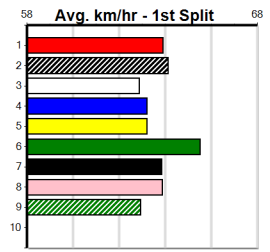

SPORTS VOTE COUNT

Distance: 500m, Race Type: Grade 5 T3, Total Prizemoney: $1,740
1st: $1,150, 2nd: $360, 3rd: $180, 4th: $50

TOBIKUMA (2) can be hard to follow but he is the most talented chaser in the event, wins if he steps on terms. KRAKEN SHOUT (6) has a good turn of foot and with slow beginners on either side, he will get every chance. NANNA'S BLUE BOY (8) is value.

Watchdog Tips: 2 6 8 1 Bet: Box Trifecta 1,2,6,8 ($10 for 41.67%)

ZIPPING GIAN (NSW)[5] Solid muster, can follow the two, respect $9.00
Owner(s): D Hallinan
Winning Distances: < 300m (0) 300 - 399m (4) 400 - 499m (6) 500 - 599m (0) 600 - 699m (0) > 700m (0)
Box History table and Prizemoney details.

TOBIKUMA [5] Hard to follow, most talented, wins if steps $2.80
Owner(s): J Williams
Winning Distances: < 300m (0) 300 - 399m (0) 400 - 499m (15) 500 - 599m (0) 600 - 699m (0) > 700m (0)
Box History table and Prizemoney details.

SOLAR TOBY [5] Likely to trail throughout, won't be a factor $21.00
Owner(s): C Baker
Winning Distances: < 300m (0) 300 - 399m (0) 400 - 499m (6) 500 - 599m (0) 600 - 699m (0) > 700m (0)
Box History table and Prizemoney details.

SMOKIN' ARROW [5] Relies on luck, gets too far back early, place $6.50
Owner(s): WINDY PLAINS (SYN), K Quinn, C Gason
Winning Distances: < 300m (0) 300 - 399m (0) 400 - 499m (7) 500 - 599m (0) 600 - 699m (0) > 700m (0)
Box History table and Prizemoney details.

MR. HA HA [5] Racing many lengths below his best, tested $21.00
Owner(s): P Bull
Winning Distances: < 300m (0) 300 - 399m (0) 400 - 499m (3) 500 - 599m (1) 600 - 699m (0) > 700m (0)
Box History table and Prizemoney details.