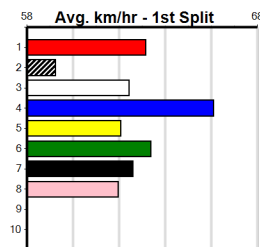

BENDIGO ADVERTISER (2-4 WINS)

Distance: 500m, Race Type: Tier 3 - Restricted Win, Total Prizemoney: $1,740
1st: $1,150, 2nd: $360, 3rd: $180, 4th: $50

DESTINI BELLANCA (8) likes to stay wide and she can whip around them when they bunch underneath. MYALL MANNERED (4) is suspect in the last 50m but he is the genuine speed runner and can lead for a long way. MARIONVALE PIES (1) will charge late

Watchdog Tips: 8 4 1 2 Bet: Win 8

Form Box Wgt Dist Track Date Time BON Margin 1st/2nd (Time) PIR Checked Comment W/R Split 1 S/P Grade
MARIONVALE PIES [5] Strong type, drawn to settle closer, major player $8.00
Owner(s): N Mason Sire: ALLEN DEED Dam: USARA ALLEN Trainer: Neil Mason (Euroa)
Winning Distances: < 300m (0) 300 - 399m (2) 400 - 499m (2) 500 - 599m (0) 600 - 699m (0) > 700m (0)
Winning Weights: 33.1(1) 33.3(1) 33.5(2)
6th (7) 33.6 425 BEN R11 10-Jan-24 24.94 24.10 7.50L CAWBOURNE GROUP M/887 . . . 7.54 $5.90 T3-5
1st (1) 33.5 350 HVL R7 26-Jan-24 19.84 19.05 1.5L FRIDAY KNOCK OFF (19.94) M/1 . . . SW . 6.70 $15.80 T3-5
2nd (1) 33.8 425 BEN R11 31-Jan-24 24.57 23.94 2.75L WHAT DESIRE (24.39) S/622 . . . . 6.72 $9.90 5
4th (2) 34.1 425 BEN R5 14-Feb-24 24.43 24.09 2.75L DESTINI PALADIN (24.24) M/732 . . . . 6.72 $20.50 T3-5
6th (6) 34.2 450 SHP R5 22-Feb-24 26.43 25.54 13.00 LENAGHAN (25.54) S/766 . . . . 7.22 $20.20 T3-RW
8th (5) 33.3 350 HVL R6 15-Mar-24 20.05 19.53 5.50L TASSIE TIME (19.69) M/5 . . . . 6.80 $33.80 T3-5
2nd (8) 33.4 450 SHP R8 21-Mar-24 25.93 25.54 5.50L WANDANA LAD (25.56) S/742 . . . . 6.97 $34.80 T3-5
6th (2) 33.4 450 SHP R7 04-Apr-24 26.07 25.47 5.50L TRUVY BALE (25.70) S/775 . . . . 6.93 $32.10 T3-5
Last 3 wins NOT included above
1st (4) 33.1 450 SHP R1 02-Mar-23 25.61 25.35 4.00L EVERGLADE (25.88) Q/111 . . . SW . 6.75 $23.70 T3-M
1st (7) 33.5 350 HVL R7 15-Mar-23 19.69 19.36 2.00L SUPERIOR SHIRLEY (19.82) M/2 . . . . 6.69 $3.20 7
1st (2) 33.3 425 BEN R10 27-Dec-23 24.44 24.17 0.75L OSCAR ORCA (24.48) S/322 . . . . 6.71 $9.60 6G

JACK'S REGRET [6] Capable but gets back early, place preferred $7.50
Owner(s): S Donlon Sire: TOMMY SHELBY Dam: SNOOKY Trainer: Paul Radstock (Burnbank)
Winning Distances: < 300m (0) 300 - 399m (1) 400 - 499m (1) 500 - 599m (0) 600 - 699m (0) > 700m (0)
Winning Weights: 32.3(1) 32.4(1)
5th (3) 32.6 450 BAL R7 02-Sep-23 26.01 25.59 6.50L CHANCE TAKE IT (25.59) S/767 . . . . 7.02 $8.60 X67
3rd (4) 32.6 450 BAL R9 09-Sep-23 26.21 25.53 6.50L MIDNIGHT CRISIS (25.76) S/655 . . . SW . 7.03 $4.40 7
2nd (4) 32.3 450 TRA R9 13-Sep-23 25.69 25.17 0.50L AUDACIOUS RACHEL (25.67) S/742 . . . . 6.97 $9.70 X67
3rd (8) 32.5 450 BAL R5 23-Sep-23 25.83 25.58 3.75L BEN OLLIE (25.58) S/865 . . . . 6.94 $4.80 X67
6th (4) 32.4 425 BEN R5 04-Oct-23 24.39 23.99 6.00L TOBIKUMA (23.99) S/877 . . . . 6.92 $15.60 SH
1st (4) 32.4 390 BAL R9 11-Mar-24 22.52 22.26 2.25L RIVERDALE CLYDE (22.66) M/32 . . . . 8.81 $3.00 T3-7
5th (1) 32.5 460 GEL R8 19-Mar-24 26.81 25.96 13.00 PEACHES (25.96) M/655 . . . . 6.99 $4.20 RW
8th (7) 32.1 460 WGL R7 28-Mar-24 26.76 25.74 15.00 ASTON GOZO (25.74) S/868 . . . . 6.84 $6.50 T3-6
Last 3 wins NOT included above
1st (1) 32.3 425 BEN R2 09-Aug-23 24.21 23.92 6.50L CRUISING LOREN (24.65) S/531 . . . SW . 6.89 $1.20 T3-M