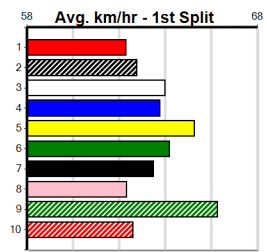

Watchdog Tips:

4 9 6 7 Bet: Win 4

Table for Perfect Treasure [5] with columns: Form Box, Wgt Dist Track, Date, Time, BON, Margin, 1st/2nd (Time), PIR, Checked, Comment, W/R, Split 1, S/P, Grade. Includes dog details, owner, winning distances, and box history.