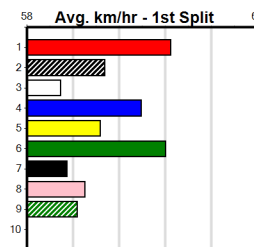

SPORTSBET NOBODY DOES IT EASIER

Distance: 425m, Race Type: Tier 3 - Maiden, Total Prizemoney: $1,530
1st: $1,000, 2nd: $320, 3rd: $160, 4th: $50

SCALA BLACK (3) has good early burn and with the lack of pace in one and two, he should get a fairly cheap lead. ZIPPING LIZZO (4) is better than her form indicates and she can follow the three across early on. PIPPA (6) will find this easier.

Watchdog Tips: 3 4 6 8 **Bet:** Win 3

1

MISS MAJESTIC [M] Well drawn, settles in the top four, place **$6.50**
BK Bitch Dec-21 Sire: TIGGERLONG TONK Dam: FURTADO Trainer: Richard Boehm (Dunolly) ENG HOR 2024-04-12
Owner(s): S Elmes
Winning Distances: < 300m (0) 300 - 399m (0) 400 - 499m (0) 500 - 599m (0) 600 - 699m (0) > 700m (0)
Winning Weights:
4th (5) 24.9 410 HOR R1 27-Mar-24 23.99 22.70 13.00 BALA ACE (23.13) M/44 10.68 $55.90 M
8th (5) 24.9 410 HOR R1 02-Apr-24 24.71 23.24 16.00 BERYL'S PRIDE (23.61) Q/66 10.84 $59.00 M

Box History

Bx	1st	2nd	3rd	4th	5th	6th	7th	8th
1								
2								
3								
4								
5					1			1
6								
7								
8								

Prize Best $75.00 FSH
Starts 2-0-0-0
Trk/Dts 0-0-0-0
APM 75

Last 3 wins NOT included above

2

WALLY WAGTAIL [M] Resuming, likes to push wide, prefer others **$12.00**
WBD Dog Oct-21 Sire: STAGGER Dam: MISHA BALE Trainer: Matthew Edwards (Broadford)
Owner(s): G Edwards
Winning Distances: < 300m (0) 300 - 399m (0) 400 - 499m (0) 500 - 599m (0) 600 - 699m (0) > 700m (0)
Winning Weights:
7th (8) 32.4 390 SHP R1 09-Oct-23 23.33 22.16 17.00 CHAMPAGNE CUDDLE M/66 9.12 $12.30 MH
8th (8) 32.4 390 SHP R1 14-Oct-23 23.33 22.36 13.00 FLIPPER PENNY (22.49) S/65 8.83 $35.90 M
8th (4) 32.0 350 HVL R2 20-Oct-23 21.16 19.51 21.00 IT'S A RUNAWAY (19.73) M/7 VO 7.09 $30.30 T3-M
ST (-) 31.9 390 SHP 26-Feb-24 23.16 10.00 Trial Cleared S/44 4of4 8.52 .ST

Box History

Bx	1st	2nd	3rd	4th	5th	6th	7th	8th
1								
2								
3								
4								1
5								
6								
7							1	1
8								

Prize Best $0.00 FSH
Starts 3-0-0-0
Trk/Dts 0-0-0-0
APM 0

Last 3 wins NOT included above

3

SCALA BLACK [M] Shown enough talent, can cross and lead, yes **$3.20**
BKW Dog Jun-21 Sire: BEAST UNLEASHED Dam: ZIPPING KELLY Trainer: Laurence Scala (Eynesbury)
Owner(s): L Scala
Winning Distances: < 300m (0) 300 - 399m (0) 400 - 499m (0) 500 - 599m (0) 600 - 699m (0) > 700m (0)
Winning Weights:
4th (7) 39.2 300 HVL R4 16-Jul-23 17.16 16.62 4.25L MEEHAN BOSTON (16.87) M/6 4.13 $3.90 MH
6th (2) 39.1 300 HVL R1 30-Jul-23 17.12 16.45 4.00L TABULA RASA (16.84) S/7 4.10 $8.10 M
3rd (2) 39.4 390 BAL R2 21-Aug-23 22.98 22.38 4.50L CRUISING LOREN (22.67) M/43 8.95 $3.70 T3-M
4th (8) 39.1 450 BAL R2 26-Aug-23 26.07 25.21 6.50L CHIEF DESTROYER (25.64) M/445 6.98 $6.70 M
ST (-) 38.5 300 HVL 13-Mar-24 17.25 4.75L Trial Cleared M/44 3of4 .ST
4th (5) 38.9 400 GEL R2 02-Apr-24 23.30 22.50 3.25L WISE MOVE (23.09) M/65 8.91 $21.00 M

Box History

Bx	1st	2nd	3rd	4th	5th	6th	7th	8th
1								
2			1			1		
3								
4								
5					1			
6								
7							1	
8						1		

Prize Best $743.75 FSH
Starts 5-0-0-1
Trk/Dts 0-0-0-0
APM 189

Last 3 wins NOT included above