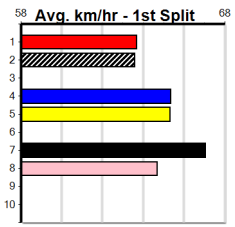

SPORTSBET HT1

Distance: 450m, Race Type: Mixed 6/7 Heat, Total Prizemoney: $2,925
1st: $1,950, 2nd: $600, 3rd: $300, 4th: $75

9
9:48PM
(VIC time)

LEONI BALE (8) should appreciate the smaller line-up and she can assume control before they reach the first turn. ASTON LORD (4) has a nice turn of foot once balanced and he can pressure the pink throughout. PAGE ONE NEWS (2) is an improving type

Watchdog Tips: **8** **4** **2** **7** **Bet:** **Win 8**