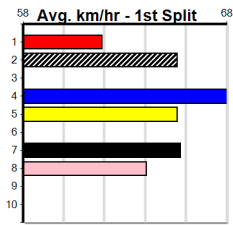

3

7:41PM

(VIC time)

SWEET NETTY'S CATERING

Distance: 390m, Race Type: Grade 7, Total Prizemoney: \$2,925
 1st: \$1,950, 2nd: \$600, 3rd: \$300, 4th: \$75

SUMMER KOBIE (5) should have no trouble finding the top and he will be carving out time on the arm. JOEY TWO TIMES (4) should sit just behind the yellow early and he will be there to strike turning for home. SORRY I'M LATE (8) will get room early