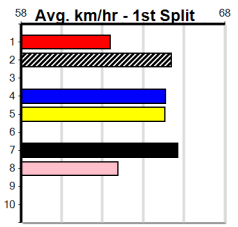

SPORTSBET HT2

10

10:07PM
(VIC time)

Distance: 450m, Race Type: Mixed 6/7 Heat, Total Prizemoney: $2,925
1st: $1,950, 2nd: $600, 3rd: $300, 4th: $75

ON SONG ICE (8) is suited by the rise in distance and he should get a nice cart across in the early stages. HADWIN BALE (7) was brilliant last time and he should be in the top two or three throughout. ANNABELLA ROSE (2) is showing promise

Watchdog Tips: **8** **7** **4** **1** **Bet:** **Win 8**