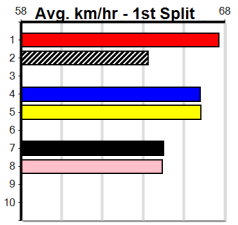

SOUTHERN SHEETMETAL VETERANS

Distance: 390m, Race Type: S/E Veteran, Total Prizemoney: $2,925
1st: $1,950, 2nd: $600, 3rd: $300, 4th: $75

SILVER BRUTE (1) is a phenomenal talent and he continues to chalk up win after win.
TIGGERLONG GAS (5) has impressive mid race pace and he will make the red work hard throughout. SPRING AMMO (8) can cause an upset if he crosses the red early.

Watchdog Tips: **1** **5** **8** **4** **Bet:** **Win 1**

Form	Box	Weight	Dist	Track	Date	Time	BON	Margin	1st/2nd (Time)	PIR	Checked	Comment	W/R	Split 1	S/P	Grade

1 SILVER BRUTE [1] *Phenomenal talent, just watch the clock* **BEST BET $1.60**

Trainer: Gary Peach (Cape Clear) **WEEPING LASS**

1st (4)	35.6	390	BAL	R3	27-Feb-24	21.65	21.65	4.00	LSPRING AMMO (21.91)	Q/11	.	SW	.	8.21	$1.10	VET
1st (2)	35.5	390	WBL	R7	07-Mar-24	21.79	21.79	4.00	LBLINK YOU LOSE (22.06)	Q/11	.	.	.	8.29	$2.00	FFA
1st (6)	35.3	400	WGL	R12	19-Mar-24	22.39	22.39	4.75	LHE'S NO SLOUCH (22.71)	M/11	.	.	.	8.20	$1.30	VET
1st (8)	35.2	410	HOR	R7	27-Mar-24	22.70	22.70	8.00	LMISS HAZEL (23.23)	Q/11	.	.	.	9.96	$1.50	FFA

Owner(s): G Peach

Winning Boxes

1	2	3	4	5	6	7	8
7	5	5	12	10	9	7	6
Prize Best Starts $290,515.00 21.65							
Trk/Dst 95-61-9-9							
APM 13-11-0-1 $38007							

2 ELEANOR RIGBY (NSW)[5] *Front runner, too much pace inside and out* **$10.00**

Trainer: Lisa Delbridge (Balliang) **HILL TOP BELLE**

3rd (6)	27.9	460	GEL	R9	23-Feb-24	26.13	25.67	3.5L	NEVER BE ALONE (25.90)	M/543	.	.	.	6.66	$39.50	5
8th (7)	27.9	450	BAL	R8	27-Feb-24	25.84	25.23	8.50	LGUNAI WIZARD (25.26)	M/887	.	.	.	6.93	$24.10	X45
3rd (5)	27.9	410	HOR	R12	27-Mar-24	23.42	22.70	2.00	LALFIE ALLIGATOR (23.28)	M/44	.	.	.	10.47	$2.90	VET
2nd (2)	27.8	390	BAL	R12	03-Apr-24	22.24	21.97	1.00	LSETSIE BALE (22.18)	Q/11	.	.	.	8.37	$3.40	5

Owner(s): G Black

Winning Boxes

1	2	3	4	5	6	7	8
1	1			5		1	3
Prize Best Starts $49,071.67							
Trk/Dst NBT 77-11-16-8							
APM 3-0-1-0 $7792							

3 *** VACANT BOX ***

Trainer:
Owner(s):

4 CONROY [3] *Still racing well but may need it easier, place* **$8.00**

Trainer: John Barbara (Exford) **MINNESOTA LEE**

1st (3)	33.4	350	HVL	R9	05-Mar-24	19.46	19.19	1.25L	FLEX FOR ME (19.54)	Q/2	.	.	.	6.57	$3.60	X45
4th (4)	33.4	450	BAL	R8	13-Mar-24	25.52	24.81	11.00	LMATT LOCH (24.81)	S/654	.	.	.	6.72	$21.20	X45
3rd (7)	33.7	460	GEL	R4	29-Mar-24	26.21	25.69	4.25L	MPUNGA MUSTANG (25.92)	M/222	.	.	.	6.66	$6.60	VET
2nd (6)	34.0	350	TRA	R12	03-Apr-24	19.96	19.82	2.00L	FIBULARIS (19.82)	M/42	.	.	.	6.73	$3.30	VET

Owner(s): FEAR NOTHING (SYN), J Barbara, S Economou, L Conroy

Winning Boxes

1	2	3	4	5	6	7	8
1	1	5	4	2			
Prize Best Starts $74,602.50							
Trk/Dst 21.76							
APM 63-20-17-8							
6-3-1-0 $7910							

5 TIGGERLONG GAS (NSW)[1] *Explodes mid race, small field helps, danger* **$5.00**

Trainer: Samantha Grenfell (Anakie) **TIGGERLONG DOT**

4th (5)	32.6	390	SHP	R7	11-Mar-24	22.27	21.89	5.50L	VICTA TARA (21.89)	S/55	.	.	.	8.98	$8.90	S
2nd (7)	32.2	425	BEN	R12	22-Mar-24	24.29	23.47	5.50L	LOOKS LIKE MAGIC (23.91)	M/742	.	.	.	6.72	$5.20	X45
4th (2)	32.3	500	BEN	R8	31-Mar-24	27.96	27.58	5.50L	SO CERTAIN (27.58)	M/332	.	.	.	6.54	$11.80	S
4th (7)	32.1	450	BAL	R8	03-Apr-24	25.39	25.18	3.00L	SHIMA SHADOW (25.18)	S/443	.	.	.	6.67	$27.10	X45

Owner(s): M Finn

Winning Boxes

1	2	3	4	5	6	7	8
5	6	2	5	4	1	3	1
Prize Best Starts $92,037.50							
Trk/Dst 21.86							
APM 109-27-22-14							
12-5-1-0 $18998							

6 *** VACANT BOX ***

Trainer:
Owner(s):