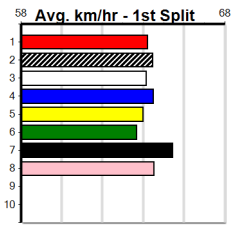

BALLARAT FUNCTION CENTRE

Distance: 390m, Race Type: Grade 5, Total Prizemoney: $2,925
1st: $1,950, 2nd: $600, 3rd: $300, 4th: $75

5

8:17PM
(VIC time)

SPRING WATCH (3) should have more than enough pace to clear the inside two runners and he is a bold front runner. CRACKERJACK JET (7) is the run on type but he will need some luck in running. SPRING BRUMBY (6) is the value runner.

Watchdog Tips: **3** **7** **6** **8** **Bet:** **Win 3**