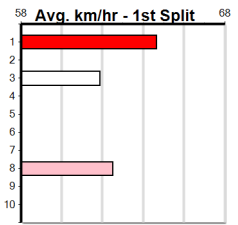

10 * NO RESERVE *****

Trainer:
Owner(s):

Winning Boxes							
1	2	3	4	5	6	7	8
Prize							\$0
Best							FSH
Starts							0-0-0-0
Trk/Dst							0-0-0-0
APM							\$0

SJC CONCRETING

Distance: 390m, Race Type: Maiden, Total Prizemoney: \$2,535
1st: \$1,680, 2nd: \$520, 3rd: \$260, 4th: \$75