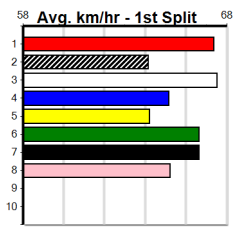

Ballarat

4

7:57PM

(VIC time)

EUREKA CONCRETE (2-3 WINS)

Distance: 390m, Race Type: Restricted Win, Total Prizemoney: \$2,925

1st: \$1,950, 2nd: \$600, 3rd: \$300, 4th: \$75

In a race with a stack of early speed, the zippy GOGO SKYE (7) should win the race to first bend and that may be the difference. SHE'S RELOADED (8) is racing with confidence and she will get a nice cart across from the 7. TRICKY DISCO (2) has claims