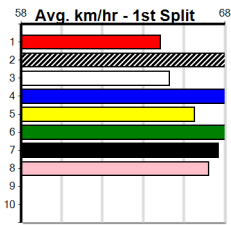

TOWN & COUNTRY LINE MARKING

Distance: 390m, Race Type: Mixed 4/5, Total Prizemoney: $3,360
1st: $2,250, 2nd: $690, 3rd: $345, 4th: $75

Watchdog Tips: 6 7 4 3 Bet: Win 6

GUNAI PRINCE (6) pings the lids for a living and he should be leading from go to whoa. UNCLE ROSCO (7) is racing well and he should follow the six across early on. ASTON SHEERAN (4) may be a run short after a freshen up but has the talent

Main table containing race details for 10 horses, including names, trainers, odds, and winning boxes.