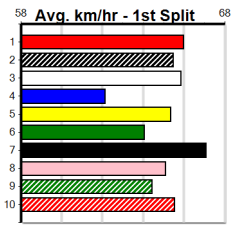

GREYHOUND ADOPTION PROGRAM

Distance: 450m, Race Type: Grade 5, Total Prizemoney: $2,925
1st: $1,950, 2nd: $600, 3rd: $300, 4th: $75

6

8:37PM

(VIC time)

MYSTIC BRAE (7) has terrific pace soon after box rise and there isn't a lot of zip underneath, so she should get every chance. DIVA DAVINA (8) has good early burn and she will get plenty of clear air, while SILVER TAQUISHA (1) has the talent.

Watchdog Tips:

7

8

1

3

Bet:

Win 7