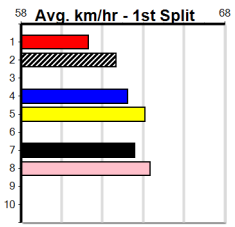

SPORTSBET HT3

Distance: 450m, Race Type: Mixed 6/7 Heat, Total Prizemoney: $2,925
1st: $1,950, 2nd: $600, 3rd: $300, 4th: $75

11

0:27PM
(VIC time)

MAVIS TOLMIE (1) is a powerful type and she should be able to settle in a more forward position from the good draw. SHIMA LITE (8) looks the leader and he likes to stay wide in his races, while RIE BALE (5) just needs a little luck early on.

Watchdog Tips:

1

8

5

7

Bet:

Win 1

Form Box Weight Dist Track Date Time BON Margin 1st/2nd (Time) PIR Checked Comment W/R Split 1 S/P Grade

1 MAVIS TOLMIE [7] *Powerful type, drawn to settle closer, looks good* **$3.20**

BK B Mar-22 CHRISTO BALE ROSE ROYCE

Trainer: Lisa Delbridge (Balliang)

3rd (3)	32.6	390	BAL	R2	13-Mar-24	23.12	22.09	12.00	LLUKA MAGIC (22.28)	M/56	. . .	8.78	$4.80	7
3rd (6)	32.8	450	BAL	R3	20-Mar-24	25.58	25.01	3.5	LASTON LORD (25.34)	S/664	. . .	6.81	$14.40	X67
6th (8)	32.9	450	BAL	R2	27-Mar-24	25.81	24.85	4.00	RIE BALE (25.54)	S/746	. . . SW	6.82	$11.20	7
2nd (6)	32.6	390	BAL	R2	03-Apr-24	22.15	21.97	1.5	FAST LOVE (22.05)	S/43	. . .	8.53	$21.10	X67

Owner(s): M Delbridge

Winning Boxes

1	2	3	4	5	6	7	8
		1					
Prize							
Best							
Starts							
Trk/Dst							
APM							

2 STARLIGHT JEWEL [7] *Beaten in all three runs here, prefer others* **$21.00**

BK B Dec-21 FERNANDO BALE ELUSIVE JEWEL

Trainer: Ross Boag (Smythes Creek)

4th (4)	26.3	410	HOR	R4	08-Mar-24	23.68	22.92	5.50	LBRIGHT MOON (23.32)	M/54	. . .	10.79	$63.90	X67H
7th (3)	26.8	410	HOR	R4	19-Mar-24	23.89	23.01	7.00	SANTORINI BALE (23.40)	M/77	. . .	10.90	$118.80	X67F
5th (6)	27.2	390	BAL	R4	21-Mar-24	22.83	22.01	12.00	SARAH LOUISE (22.01)	M/74	. . .	8.86	$33.00	7
7th (3)	26.7	525	MEP	R5	03-Apr-24	31.16	29.91	18.00	FLYING CURRENCY (29.91)	M/7677	. . .	5.29	$174.90	X67H

Owner(s): N Beltran

Winning Boxes

1	2	3	4	5	6	7	8
		1					
Prize							
Best							
Starts							
Trk/Dst							
APM							

3 *** VACANT BOX ***

Trainer:
Owner(s):

4 ZIPPING CARDI (NSW)[7] *Back in distance, flat patch mid race is a worry* **$16.00**

BK B Dec-21 AUSSIE INFRARED ZIPPING MEG

Trainer: Marcus Lloyd (Anakie)

7th (1)	25.9	515	SAP	R11	03-Mar-24	30.50	29.28	11.00	GOT THE CASH (29.73)	M/5777	. . .	5.24	$11.90	X67
3rd (4)	25.9	515	SAP	R6	17-Mar-24	30.70	29.41	13.00	LSON OF GHOST (29.82)	M/4443	. . .	5.28	$13.20	X67H
7th (6)	25.9	600	MEP	R5	20-Mar-24	35.53	34.38	17.00	FERNANDO DUKE (34.38)	M/8677	. . .	9.43	$136.70	RWH
3rd (2)	25.7	595	SAP	R2	31-Mar-24	35.06	34.59	1.5	JEREMY SPOKE (34.95)	M/1111	. . .	9.39	$4.40	RW

Owner(s): Hallinan Hallinan (SYN), M Hallinan, F Hallinan

Winning Boxes

1	2	3	4	5	6	7	8
							1
Prize							
Best							
Starts							
Trk/Dst							
APM							

5 RIE BALE (NSW)[6] *Hit or miss early, bold front runner, must step* **$2.60**

RF B Mar-22 KONOMI WENDALIN BALE

Trainer: Thomas Dailly (Anakie)

3rd (7)	26.7	460	GEL	R5	15-Mar-24	26.16	25.73	3.00	LASTON HEIR (25.95)	Q/222	. . .	6.65	$12.60	X67
6th (2)	26.4	450	BAL	R3	20-Mar-24	25.91	25.01	8.50	LASTON LORD (25.34)	M/458	. . .	6.67	$6.70	X67
1st (7)	26.5	450	BAL	R2	27-Mar-24	25.54	24.85	0.75	LOPRAH BALE (25.58)	Q/211	. . .	6.60	$10.60	7
5th (8)	26.5	450	BAL	R3	03-Apr-24	25.90	25.18	7.00	HADWIN BALE (25.44)	M/534	. . .	6.69	$5.80	X67

Owner(s): B Wheeler

Winning Boxes

1	2	3	4	5	6	7	8
						2	
Prize							
Best							
Starts							
Trk/Dst							
APM							

6 *** VACANT BOX ***

Trainer:
Owner(s):