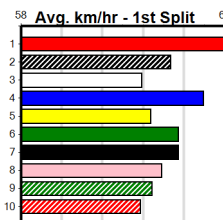

Ballarat

8

9:24PM

(VIC time)

PAUA OF BUDDY AT STUD

Distance: 450m, Race Type: Mixed 4/5, Total Prizemoney: $3,360

1st: $2,250, 2nd: $690, 3rd: $345, 4th: $75

ASTON CORNES (1) was a tad disappointing last time but he should get a cheap lead tonight and he is a different chaser when he can dictate terms. GOLD SCOTCH (2) is a star on the rise but she will be giving the red a start. FIFTY SHORT (8) has claims

Watchdog Tips: **1** **2** **8** **4** Bet: Box Trifecta 1,2,4,8 ($10 for 41.67%)